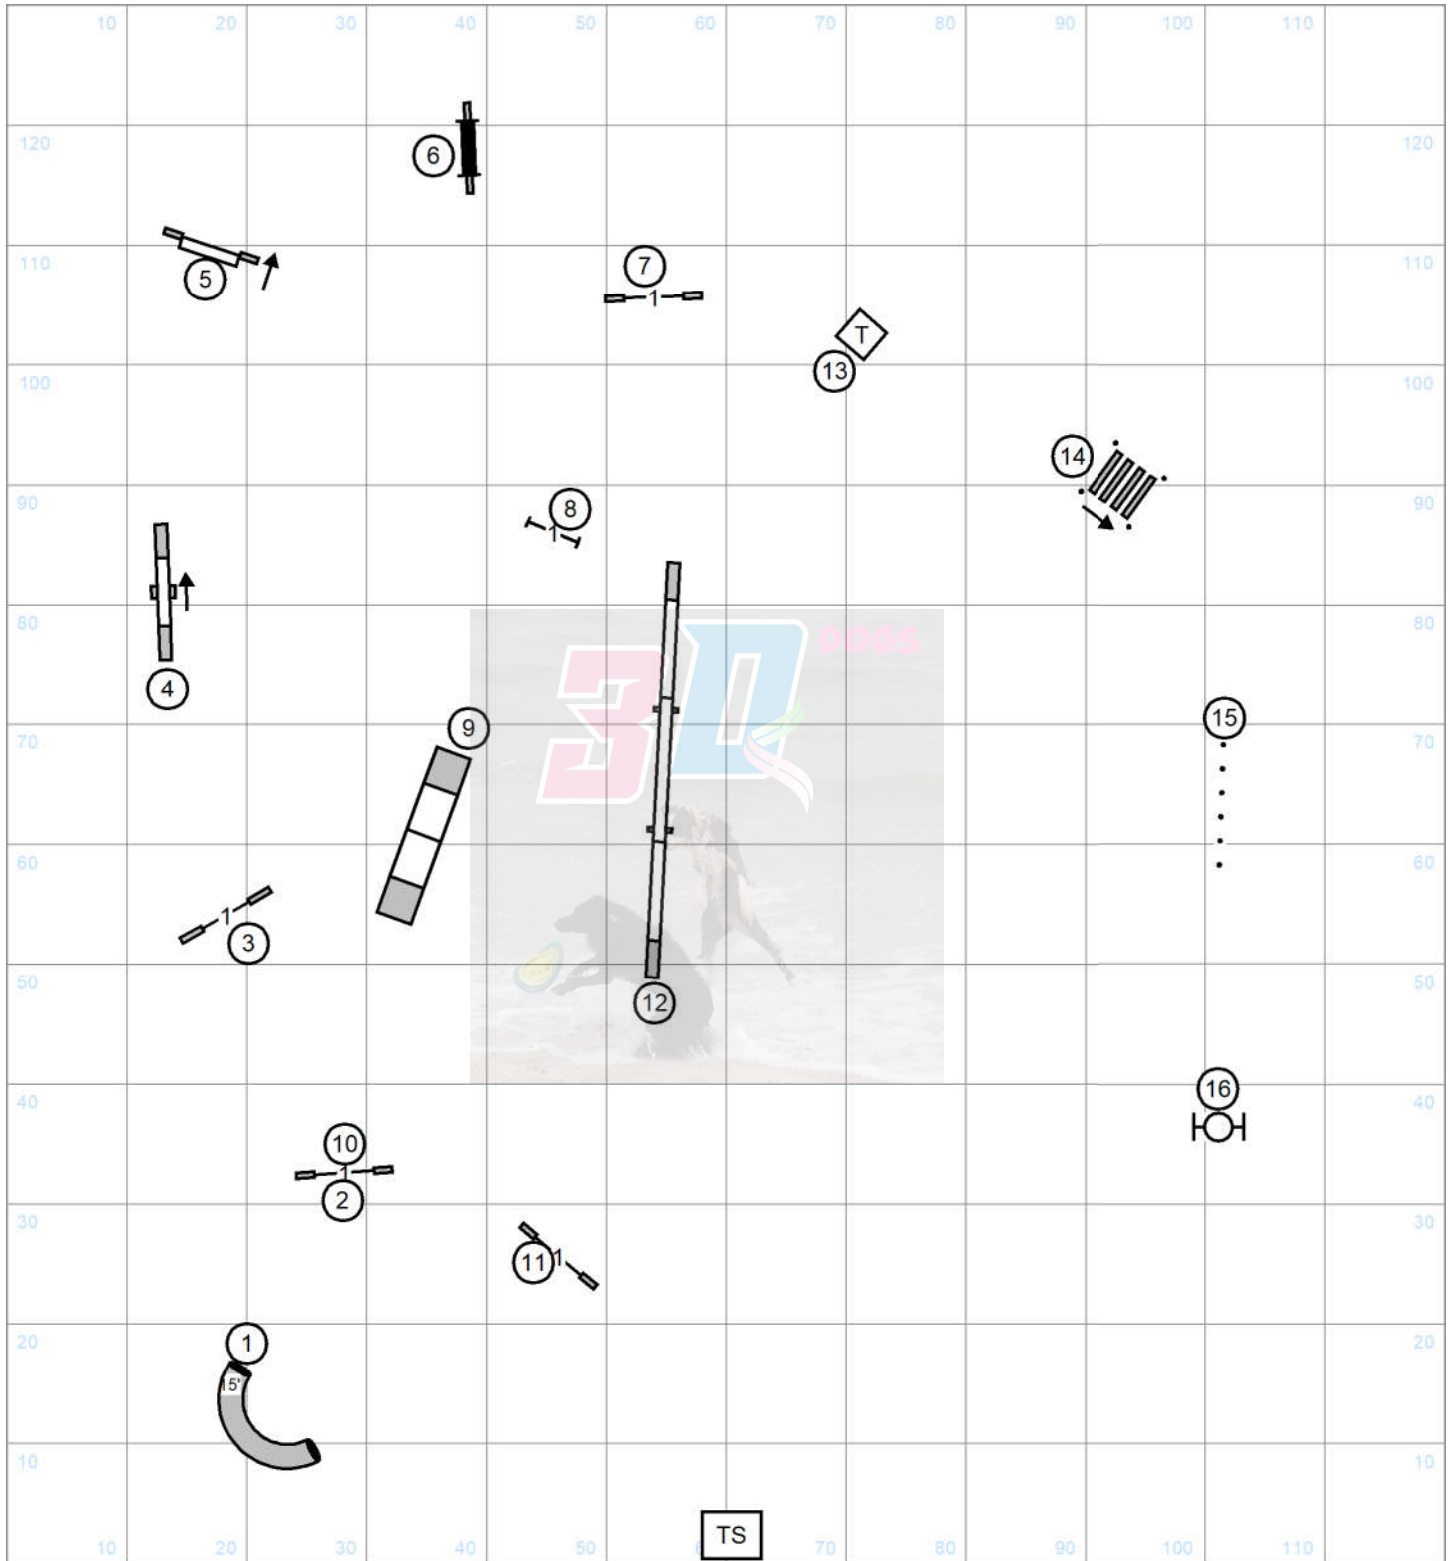

Please enter at #17
 Good Luck

CourseDesigner.com (CD v4.34)

Spring Creek Club of Texas
 120 x 130 Magnolia, Tx
 Sunday December 15, 2024
Master Standard

Please enter at #15
 Good Luck

TS

Spring Creek Club of Texas
 120 x 130 Magnolia, Tx
 Sunday December 15, 2024
Premier Standard

Please enter at #14
 Good Luck

Spring Creek Club of Texas
 120 x 130 Magnolia, Tx
 Sunday December 15, 2024

Time to Beat

Please enter at #13
 Good Luck

Spring Creek Club of Texas
 120 x 130 Magnolia, Tx
 Sunday December 15, 2024
Open Standard

Please enter at #14
 Good Luck

Spring Creek Club of Texas
 120 x 130 Magnolia, Tx
 Sunday December 15, 2024
Novice Standard

Please enter at #13
 Good Luck

Spring Creek Club of Texas
 120 x 130 Magnolia, Tx
 Sunday December 15, 2024
Open JWW

Please enter at #13
 Good Luck

Spring Creek Club of Texas
 120 x 130 Magnolia, Tx
 Sunday December 15, 2024
Novice JWW

Please enter at #12
 Good Luck