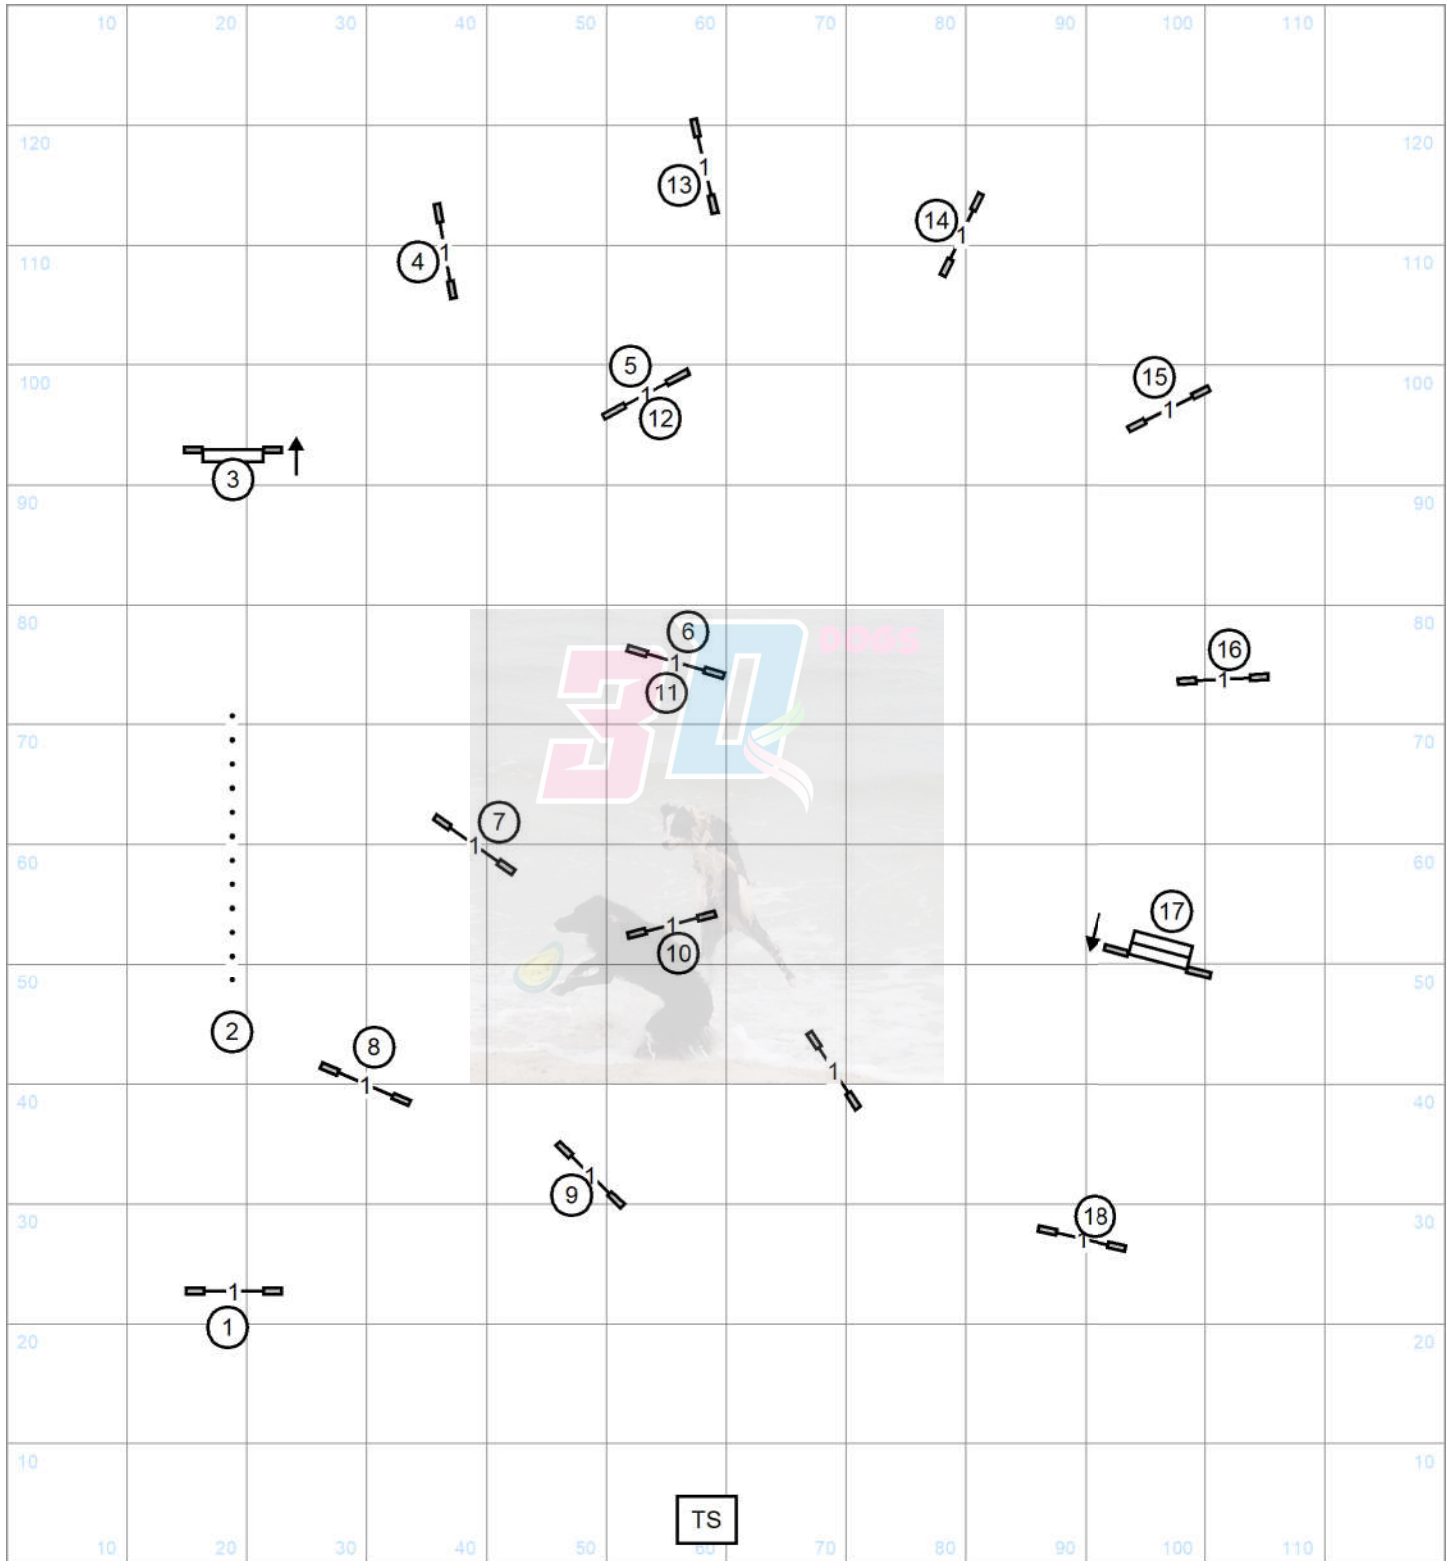

Please enter at #14
 Good Luck

Spring Creek Club of Texas
 120 x 130 Magnolia, Tx
 Sunday December 15, 2024

Time to Beat

Please enter at #13
 Good Luck

Spring Creek Club of Texas
 120 x 130 Magnolia, Tx
 Sunday December 15, 2024
Open Standard

Please enter at #14
 Good Luck

Spring Creek Club of Texas
 120 x 130 Magnolia, Tx
 Sunday December 15, 2024
Novice Standard

Please enter at #13
 Good Luck

Spring Creek Club of Texas
 120 x 130 Magnolia, Tx
 Sunday December 15, 2024
Open JWW