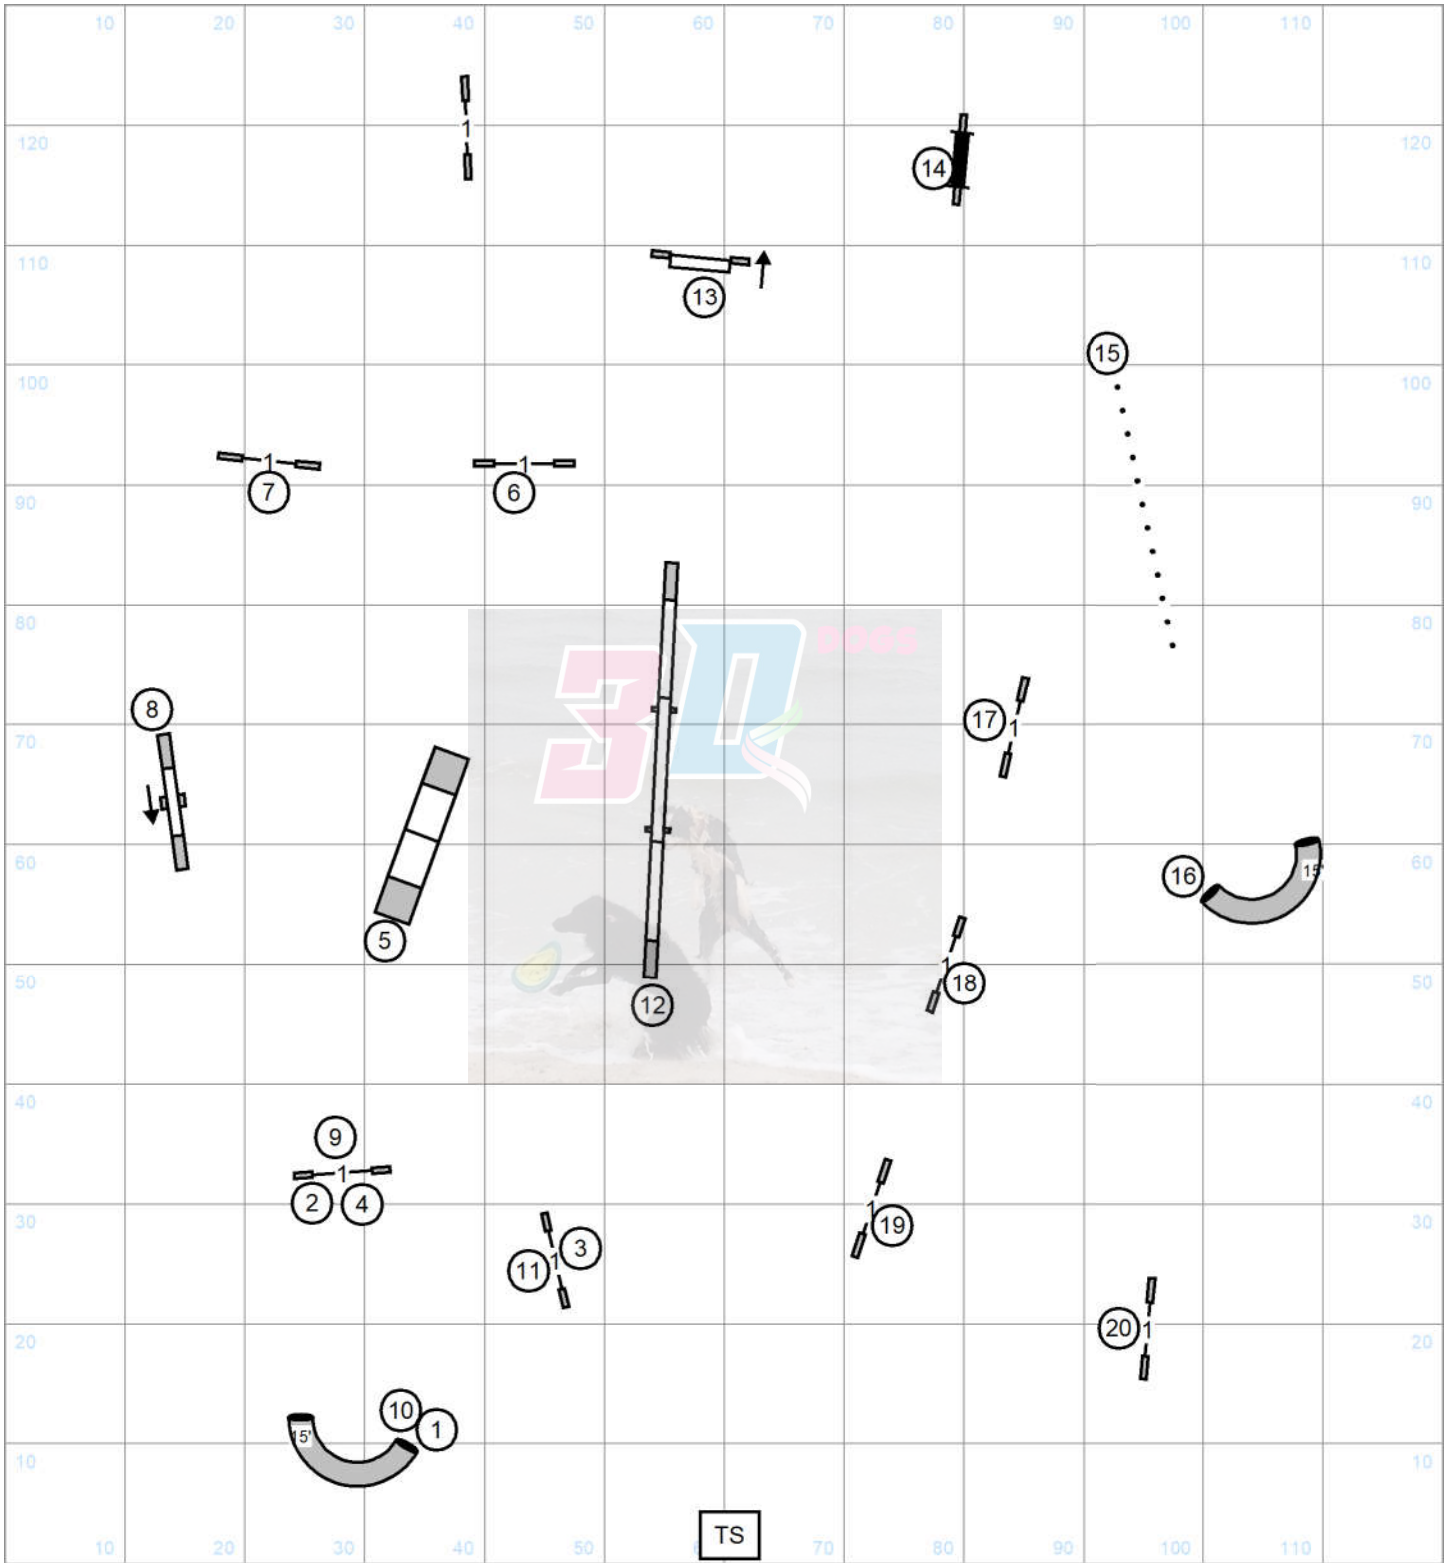

Spring Creek Club of Texas
 120 x 130 Magnolia, Tx
 Sunday December 15, 2024
Master JWW

Please enter at #16
 Good Luck

TS

Spring Creek Club of Texas
 120 x 130 Magnolia, Tx
 Sunday December 15, 2024
Premier JWW

Please enter at #17
 Good Luck

CourseDesigner.com (CD v4.34)

Spring Creek Club of Texas
 120 x 130 Magnolia, Tx
 Sunday December 15, 2024
Master Standard

Please enter at #15
 Good Luck

TS

Spring Creek Club of Texas
 120 x 130 Magnolia, Tx
 Sunday December 15, 2024
Premier Standard

Please enter at #14
 Good Luck

Spring Creek Club of Texas
 120 x 130 Magnolia, Tx
 Sunday December 15, 2024

Time to Beat

Please enter at #13
 Good Luck

Spring Creek Club of Texas
 120 x 130 Magnolia, Tx
 Sunday December 15, 2024
Open Standard

Please enter at #13
 Good Luck

Spring Creek Club of Texas
 120 x 130 Magnolia, Tx
 Sunday December 15, 2024
Novice JWW

Please enter at #12
 Good Luck