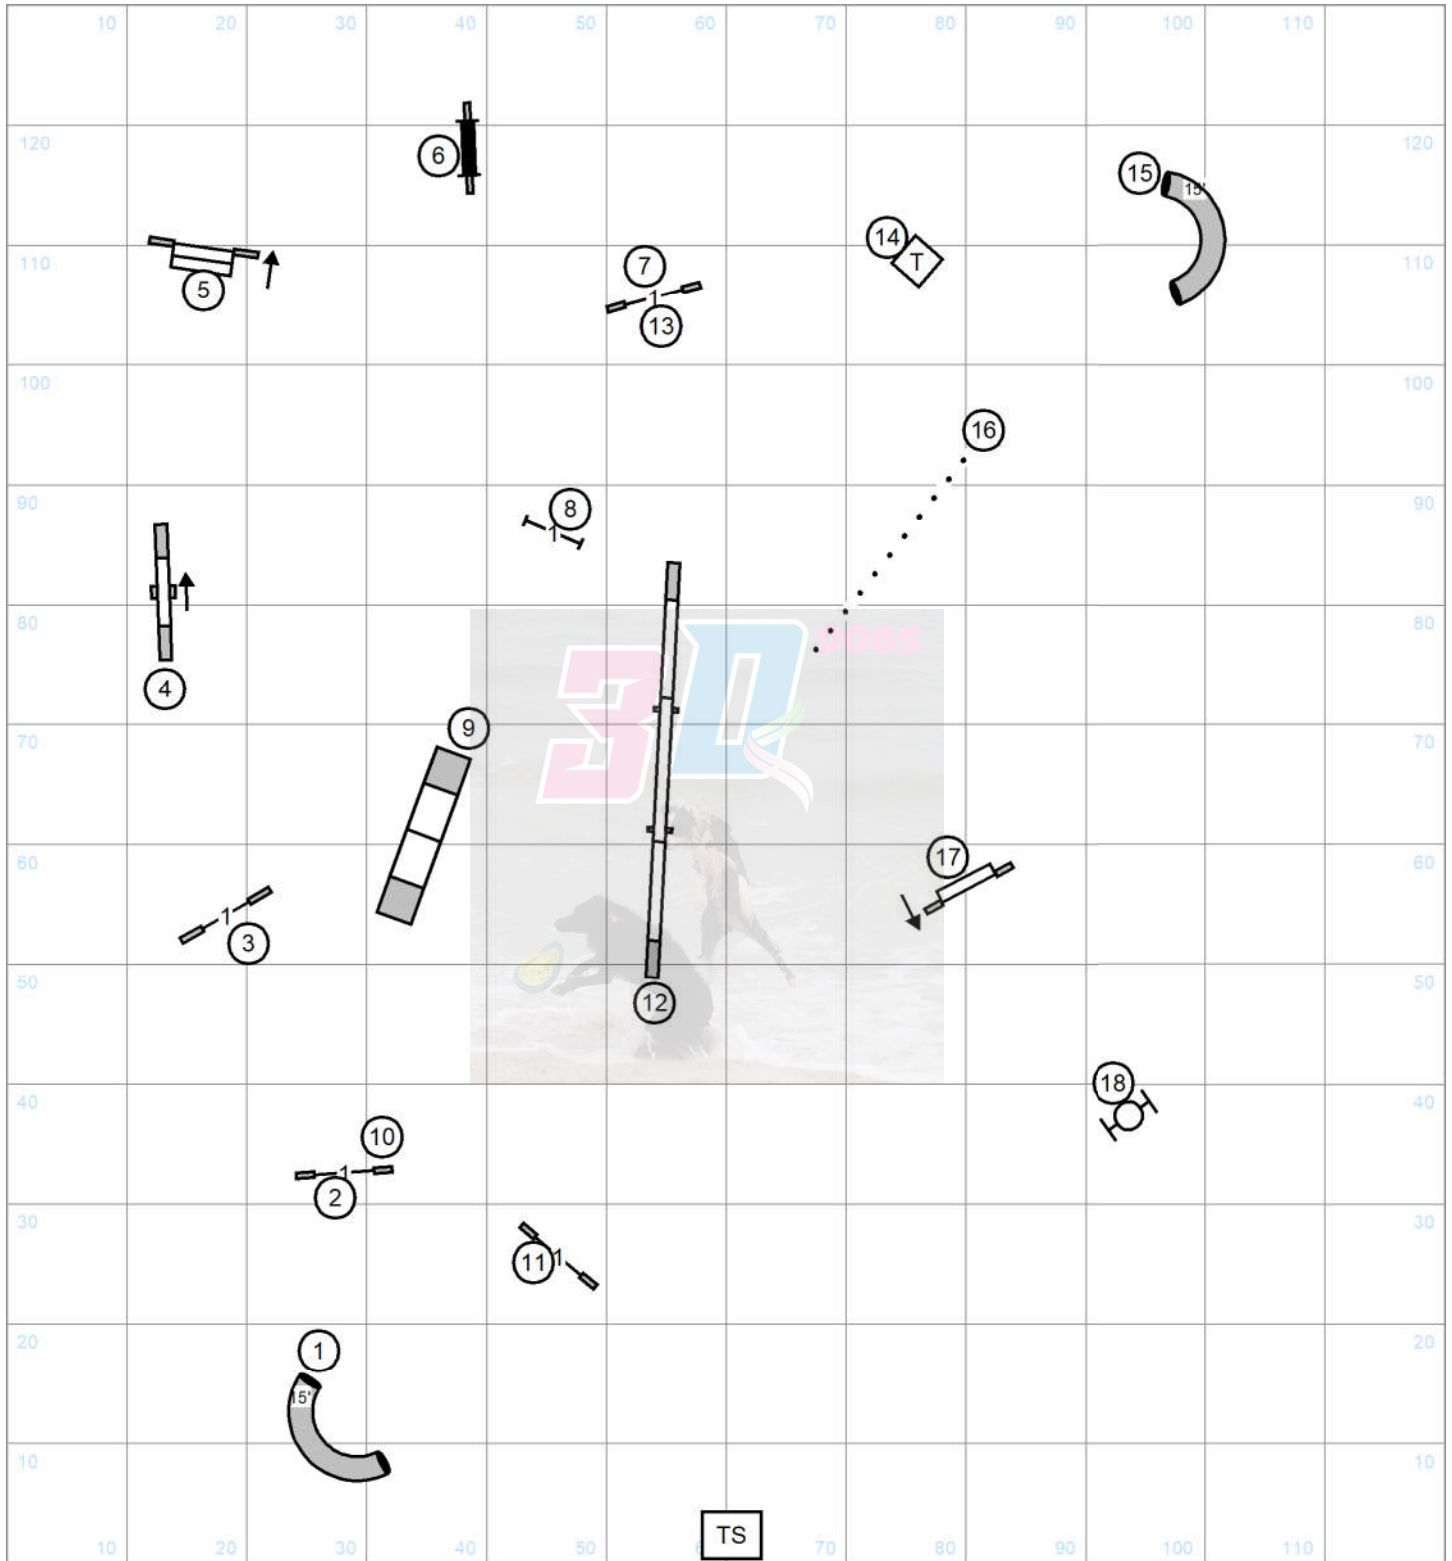

Spring Creek Club of Texas
 120 x 130 Magnolia, Tx
 Sunday December 15, 2024
Master JWW

Please enter at #16
 Good Luck

TS

Spring Creek Club of Texas
 120 x 130 Magnolia, Tx
 Sunday December 15, 2024
Premier JWW

Please enter at #17
 Good Luck

CourseDesigner.com (CD v4.34)

Spring Creek Club of Texas
 120 x 130 Magnolia, Tx
 Sunday December 15, 2024
Master Standard

Please enter at #15
 Good Luck

TS

Spring Creek Club of Texas
 120 x 130 Magnolia, Tx
 Sunday December 15, 2024
Premier Standard

Please enter at #14
 Good Luck

Spring Creek Club of Texas
 120 x 130 Magnolia, Tx
 Sunday December 15, 2024

Time to Beat

Please enter at #13
 Good Luck

Spring Creek Club of Texas
 120 x 130 Magnolia, Tx
 Sunday December 15, 2024
Open Standard

Please enter at #14
 Good Luck

Spring Creek Club of Texas
 120 x 130 Magnolia, Tx
 Sunday December 15, 2024
Novice Standard

Please enter at #13
 Good Luck

Spring Creek Club of Texas
 120 x 130 Magnolia, Tx
 Sunday December 15, 2024
Open JWW