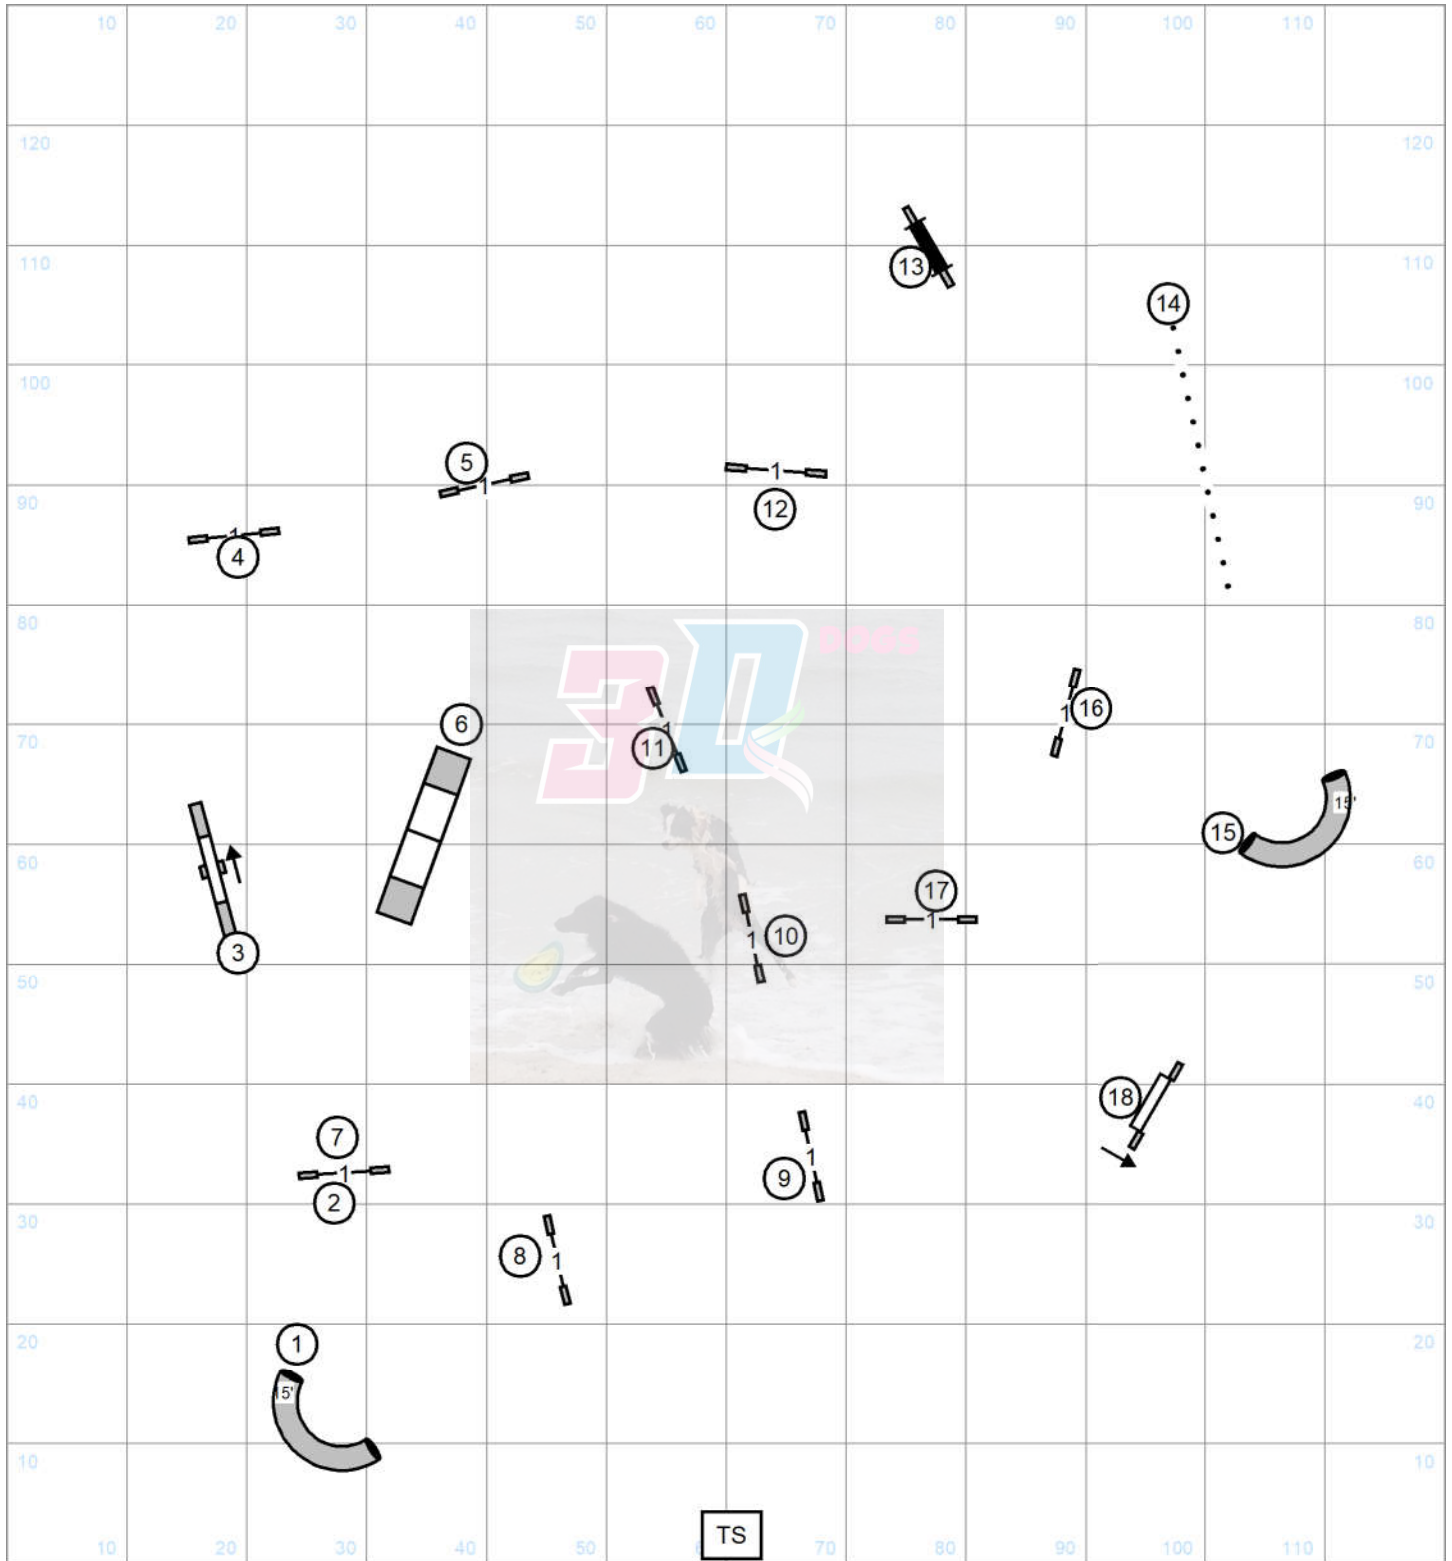

Spring Creek Club of Texas
 120 x 130 Magnolia, Tx
 Sunday December 15, 2024
Master JWW

Please enter at #16
 Good Luck

TS

Spring Creek Club of Texas
 120 x 130 Magnolia, Tx
 Sunday December 15, 2024
Premier JWW

Please enter at #17
 Good Luck

CourseDesigner.com (CD v4.34)

Spring Creek Club of Texas
 120 x 130 Magnolia, Tx
 Sunday December 15, 2024
Master Standard

Please enter at #15
 Good Luck

TS

Spring Creek Club of Texas
 120 x 130 Magnolia, Tx
 Sunday December 15, 2024
Premier Standard

Please enter at #14
 Good Luck

Spring Creek Club of Texas
 120 x 130 Magnolia, Tx
 Sunday December 15, 2024

Time to Beat

Please enter at #13
 Good Luck

Spring Creek Club of Texas
 120 x 130 Magnolia, Tx
 Sunday December 15, 2024
Open Standard

Please enter at #14
 Good Luck

Spring Creek Club of Texas
 120 x 130 Magnolia, Tx
 Sunday December 15, 2024
Novice Standard

Please enter at #13
 Good Luck

Spring Creek Club of Texas
 120 x 130 Magnolia, Tx
 Sunday December 15, 2024
Open JWW