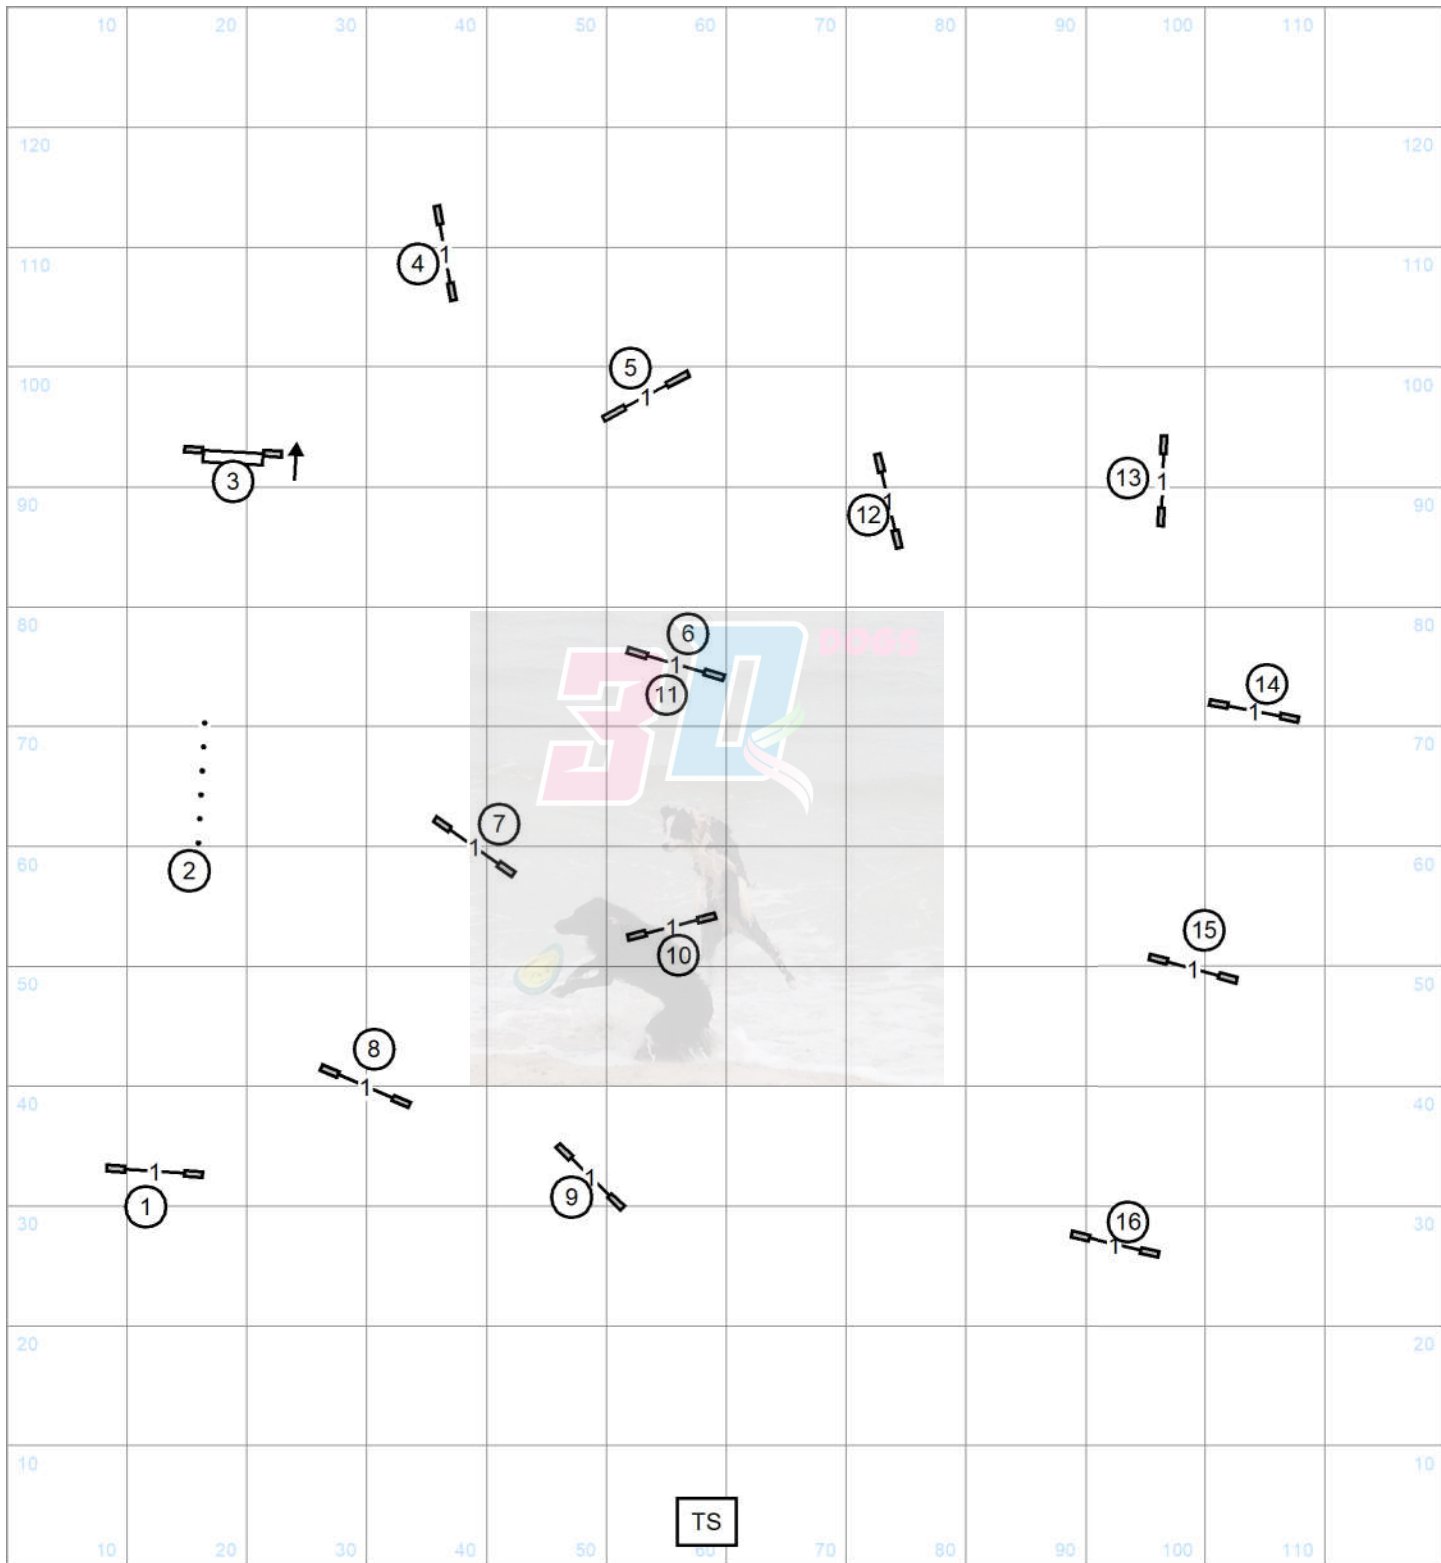

Please enter at #14
 Good Luck

Spring Creek Club of Texas
 120 x 130 Magnolia, Tx
 Sunday December 15, 2024
Novice Standard

Please enter at #13
 Good Luck

Spring Creek Club of Texas
 120 x 130 Magnolia, Tx
 Sunday December 15, 2024
Open JWW

Please enter at #13
 Good Luck

Spring Creek Club of Texas
 120 x 130 Magnolia, Tx
 Sunday December 15, 2024
Novice JWW

Please enter at #12
 Good Luck