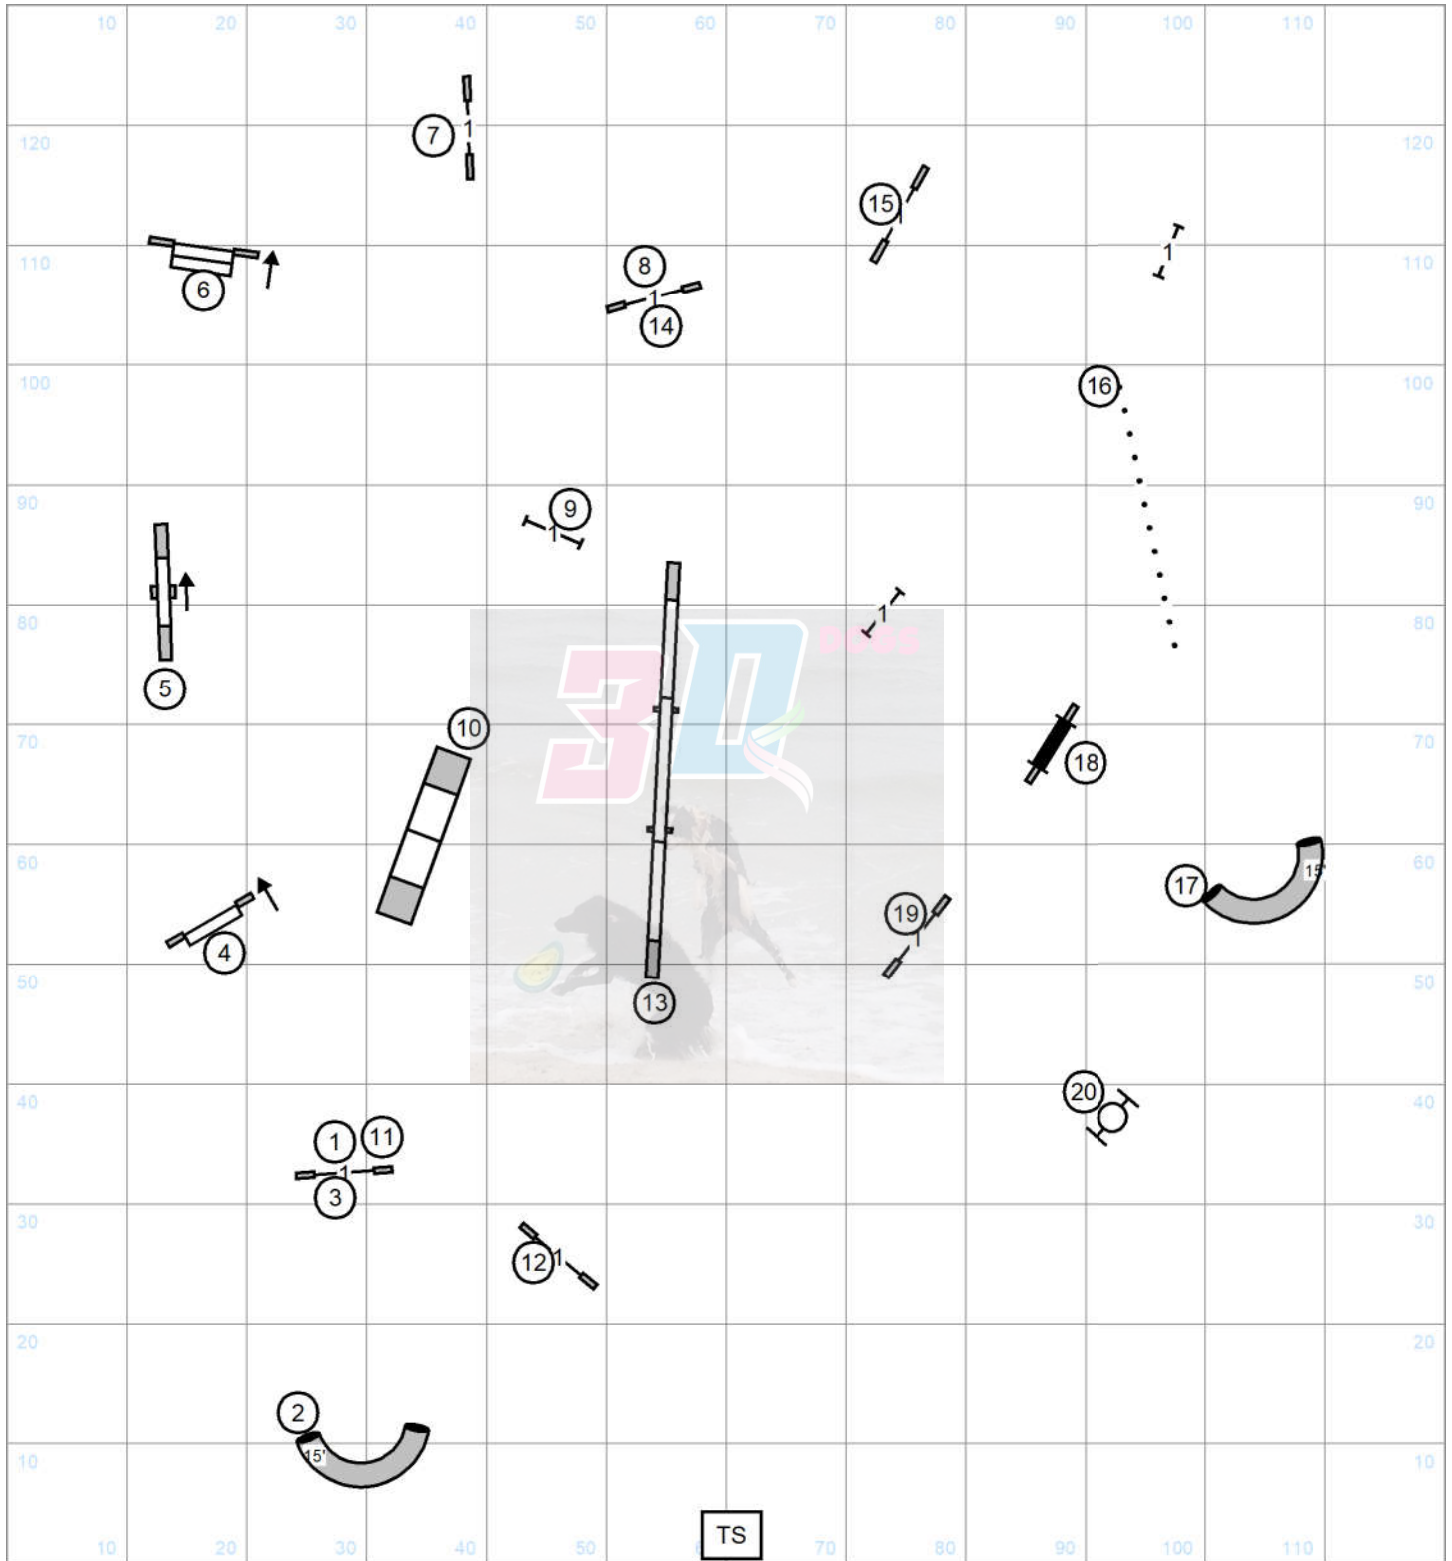

Spring Creek Club of Texas
120 x 130 Magnolia, Tx
Sunday December 15, 2024
Master Standard

Please enter at #15
Good Luck