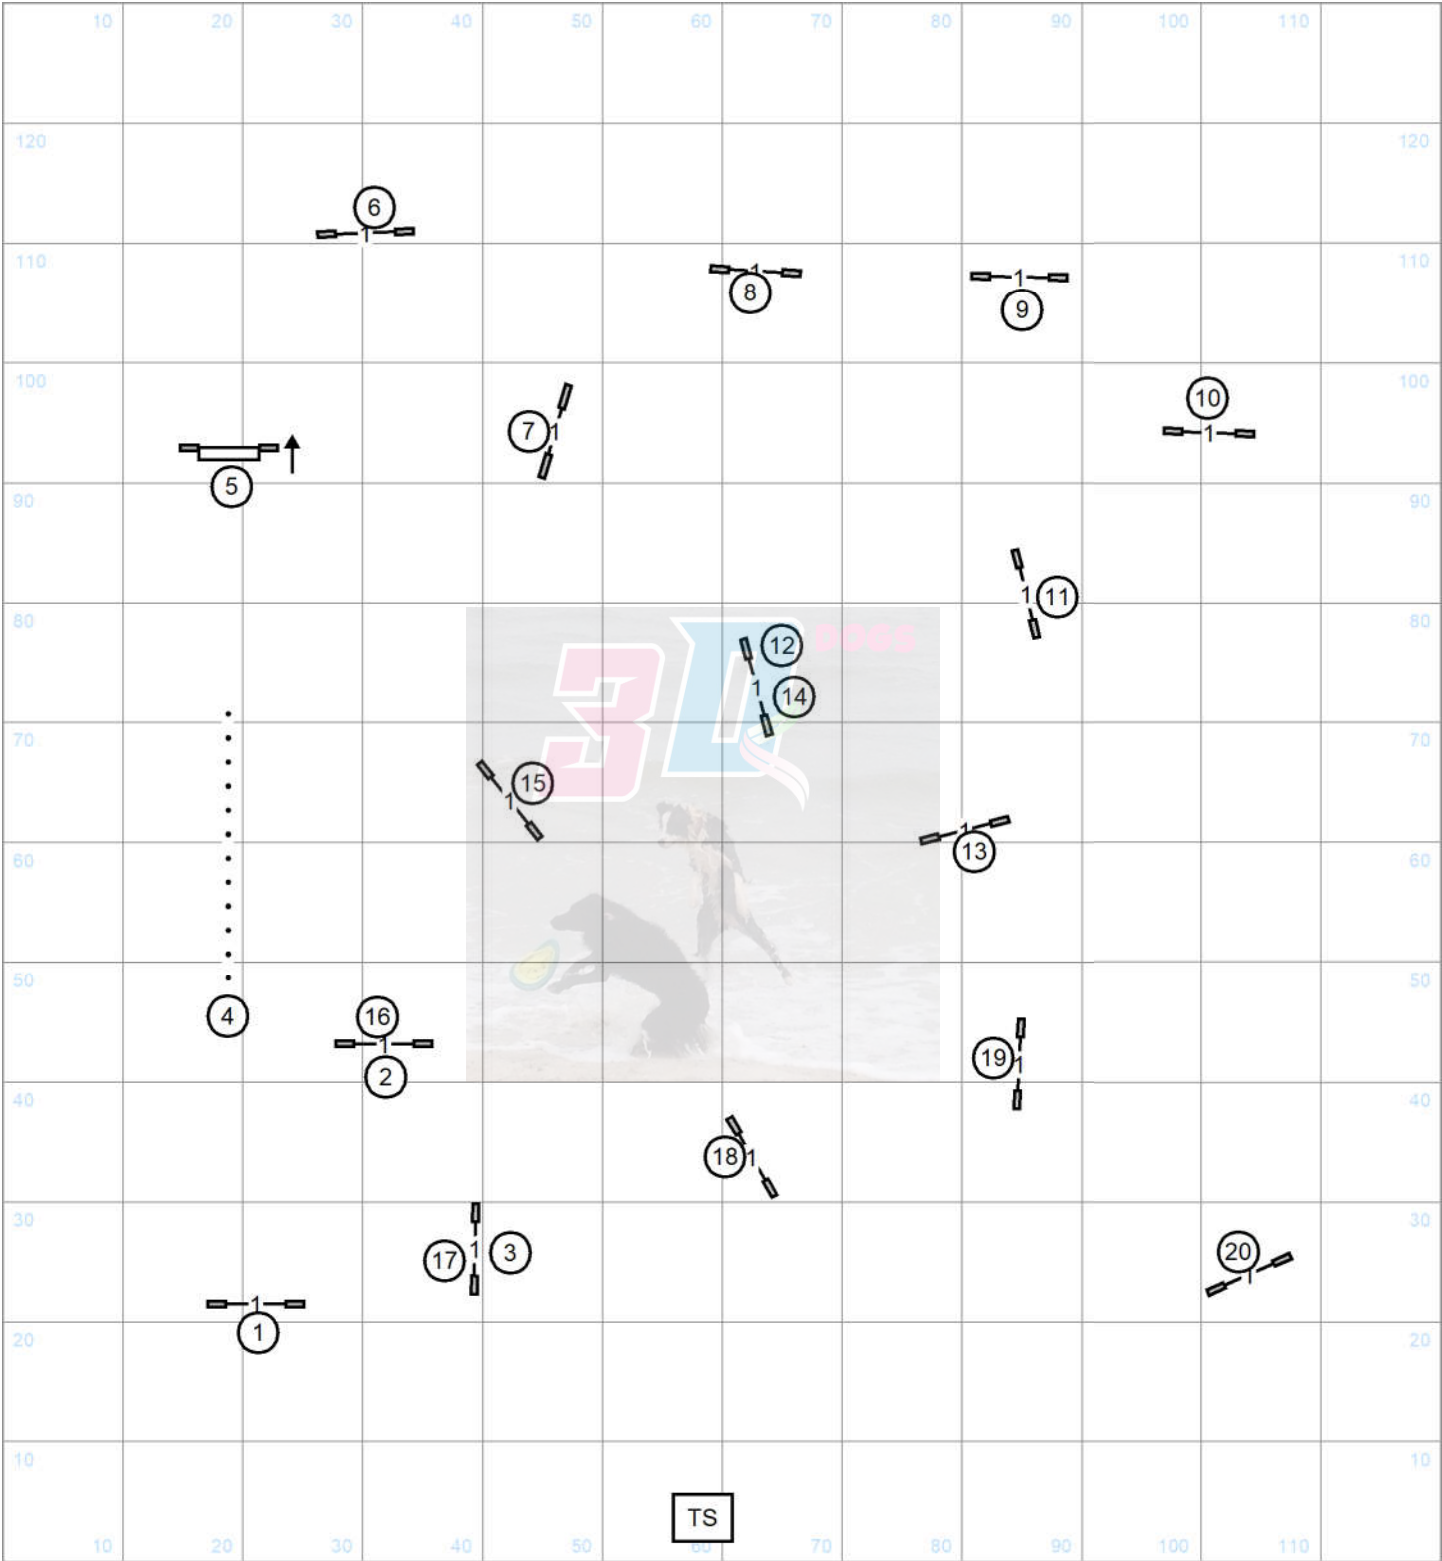

Spring Creek Club of Texas
 120 x 130 Magnolia, Tx
 Sunday December 15, 2024
Master JWW

Please enter at #16
 Good Luck

TS

Spring Creek Club of Texas
 120 x 130 Magnolia, Tx
 Sunday December 15, 2024
Premier JWW

Please enter at #17
 Good Luck

CourseDesigner.com (CD v4.34)

Spring Creek Club of Texas
 120 x 130 Magnolia, Tx
 Sunday December 15, 2024
Master Standard

Please enter at #15
 Good Luck

TS

Spring Creek Club of Texas
 120 x 130 Magnolia, Tx
 Sunday December 15, 2024
Premier Standard

Please enter at #14
 Good Luck

Spring Creek Club of Texas
 120 x 130 Magnolia, Tx
 Sunday December 15, 2024

Time to Beat

Please enter at #13
 Good Luck

Spring Creek Club of Texas
 120 x 130 Magnolia, Tx
 Sunday December 15, 2024
Open Standard

Please enter at #13
 Good Luck

Spring Creek Club of Texas
 120 x 130 Magnolia, Tx
 Sunday December 15, 2024
Novice JWW

Please enter at #12
 Good Luck