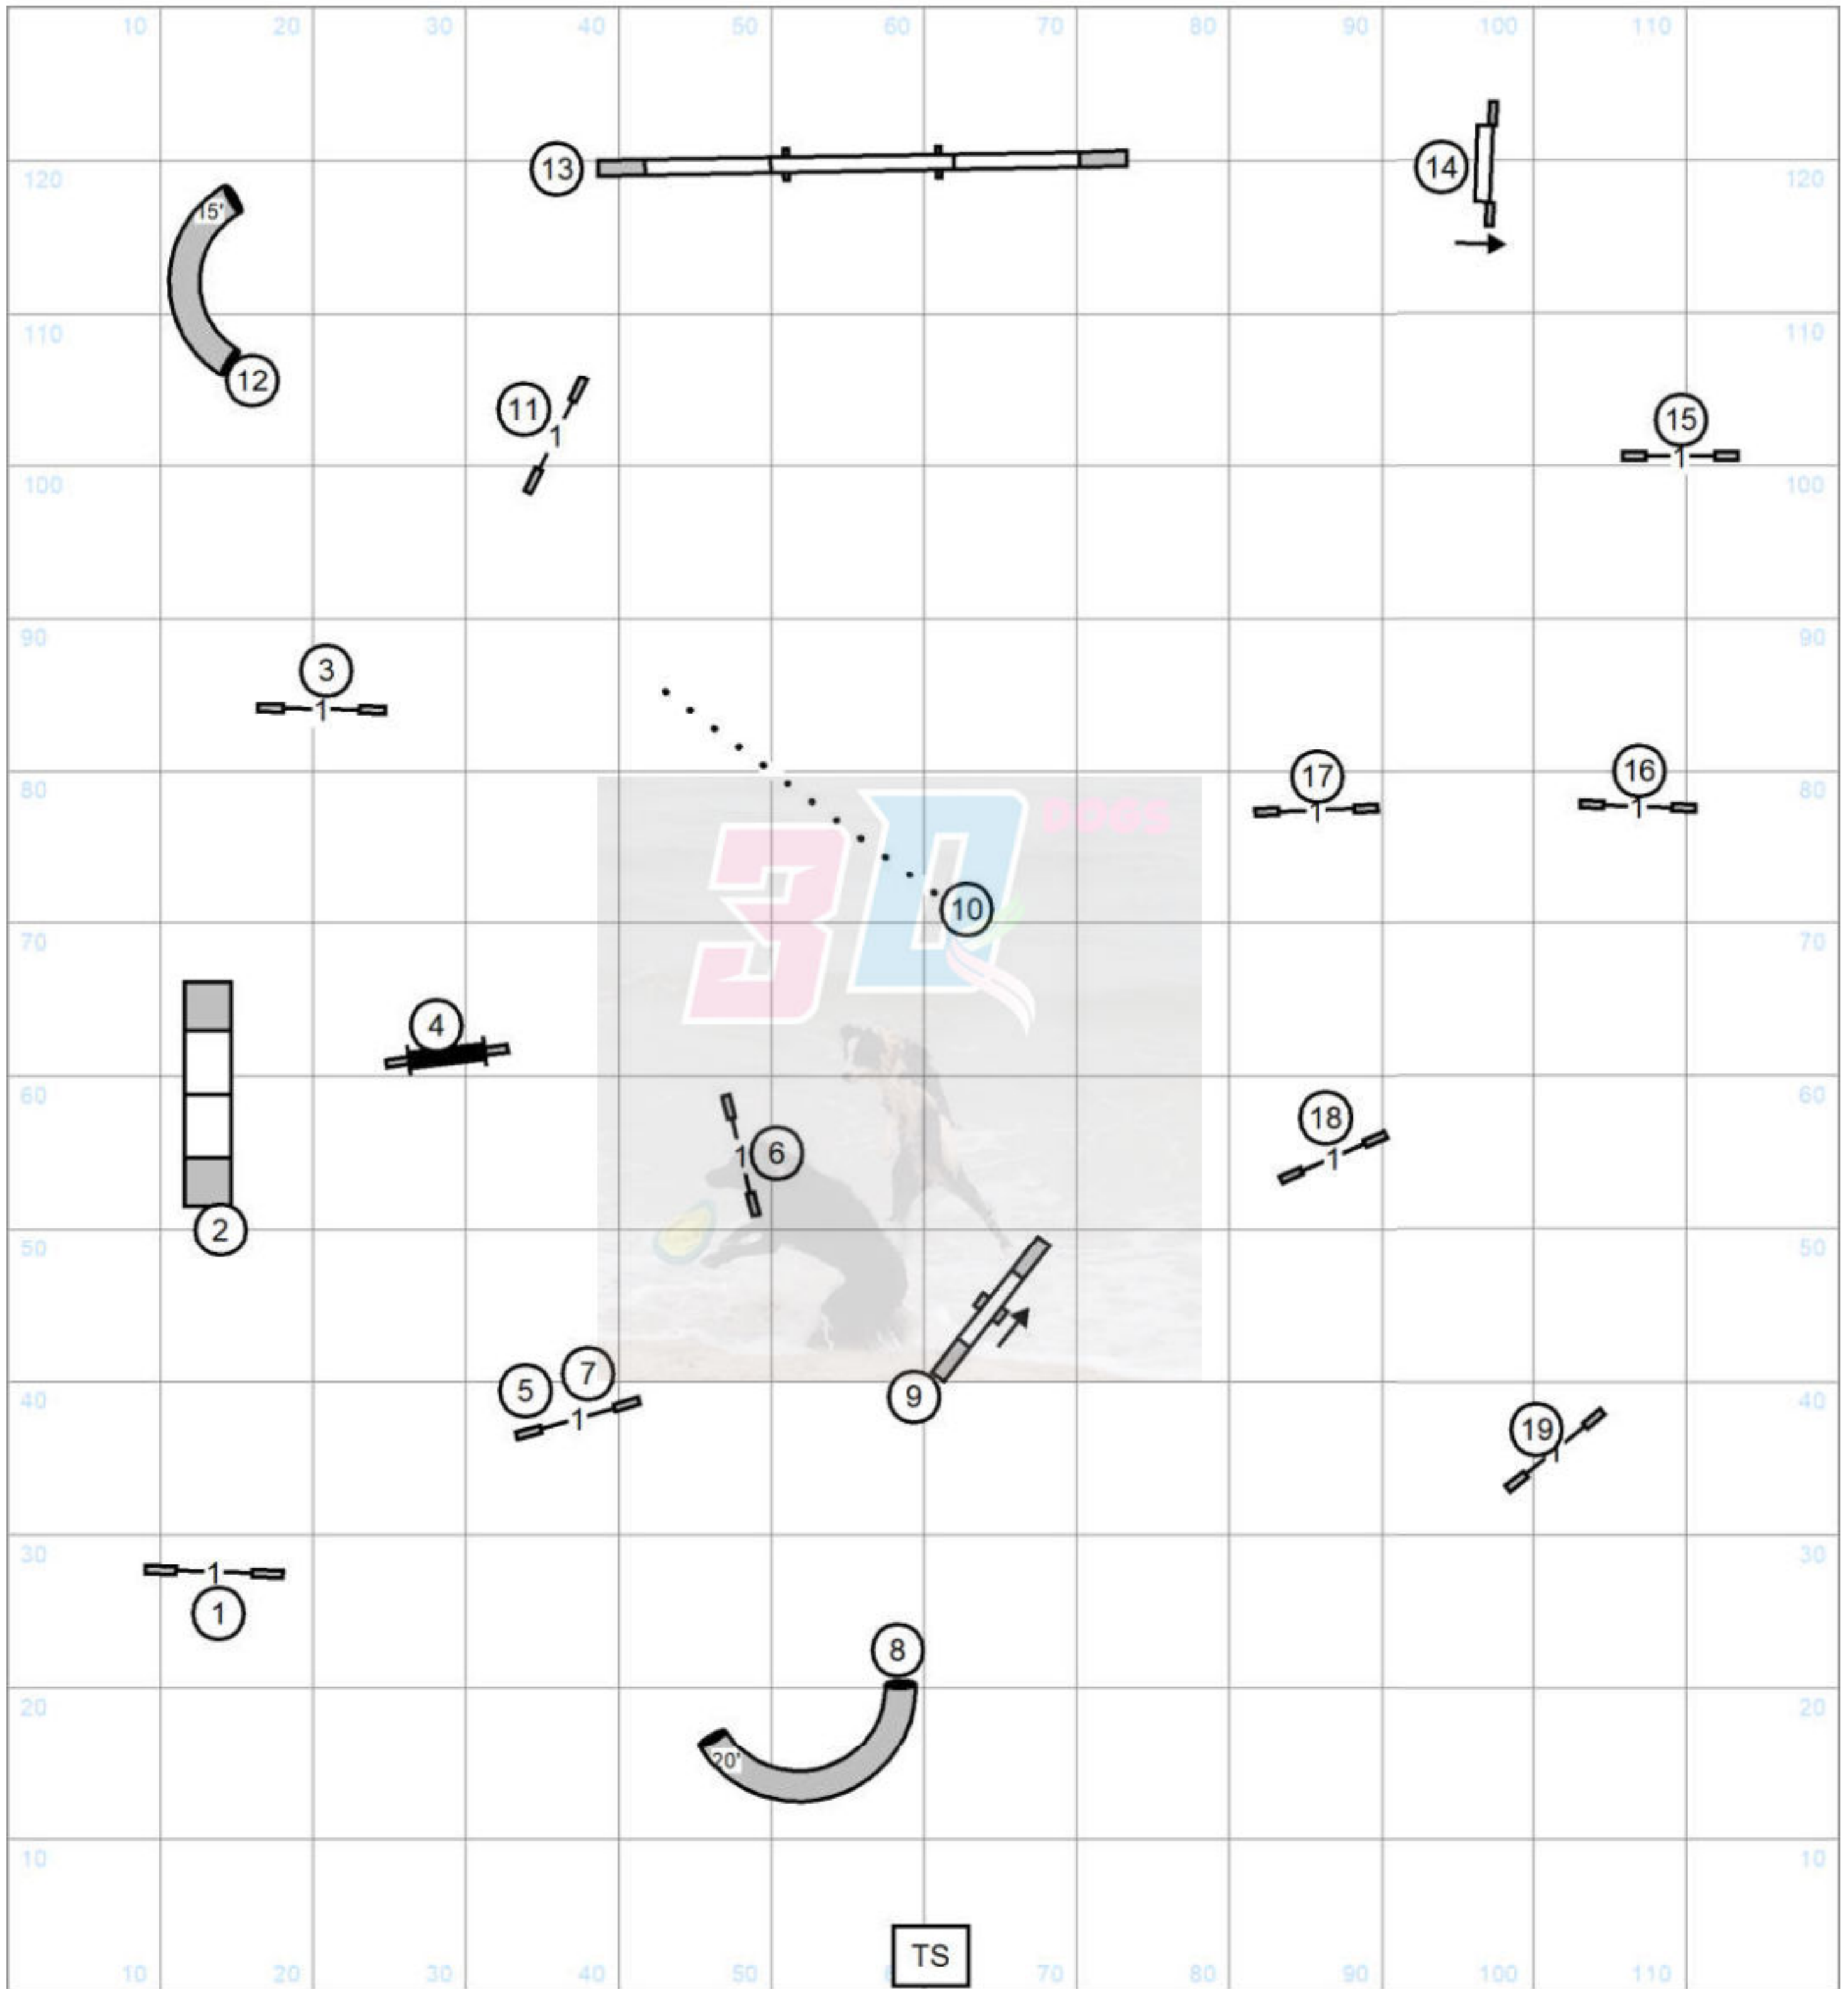

Spring Creek Club of Texas
 120 x 130 Magnolia, Tx
 Saturday December 14, 2024
Master JWW

Please enter at #18
 Good Luck

Spring Creek Club of Texas
 120 x 130 Magnolia, Tx
 Saturday December 14, 2024
Pemier JWW

Please enter at #15
 Good Luck

Spring Creek Club of Texas
 120 x 130 Magnolia, Tx
 Saturday December 14, 2024
Master Standard

Please enter at #15
 Good Luck

Spring Creek Club of Texas
 120 x 130 Magnolia, Tx
 Saturday December 14, 2024
Premier Standard