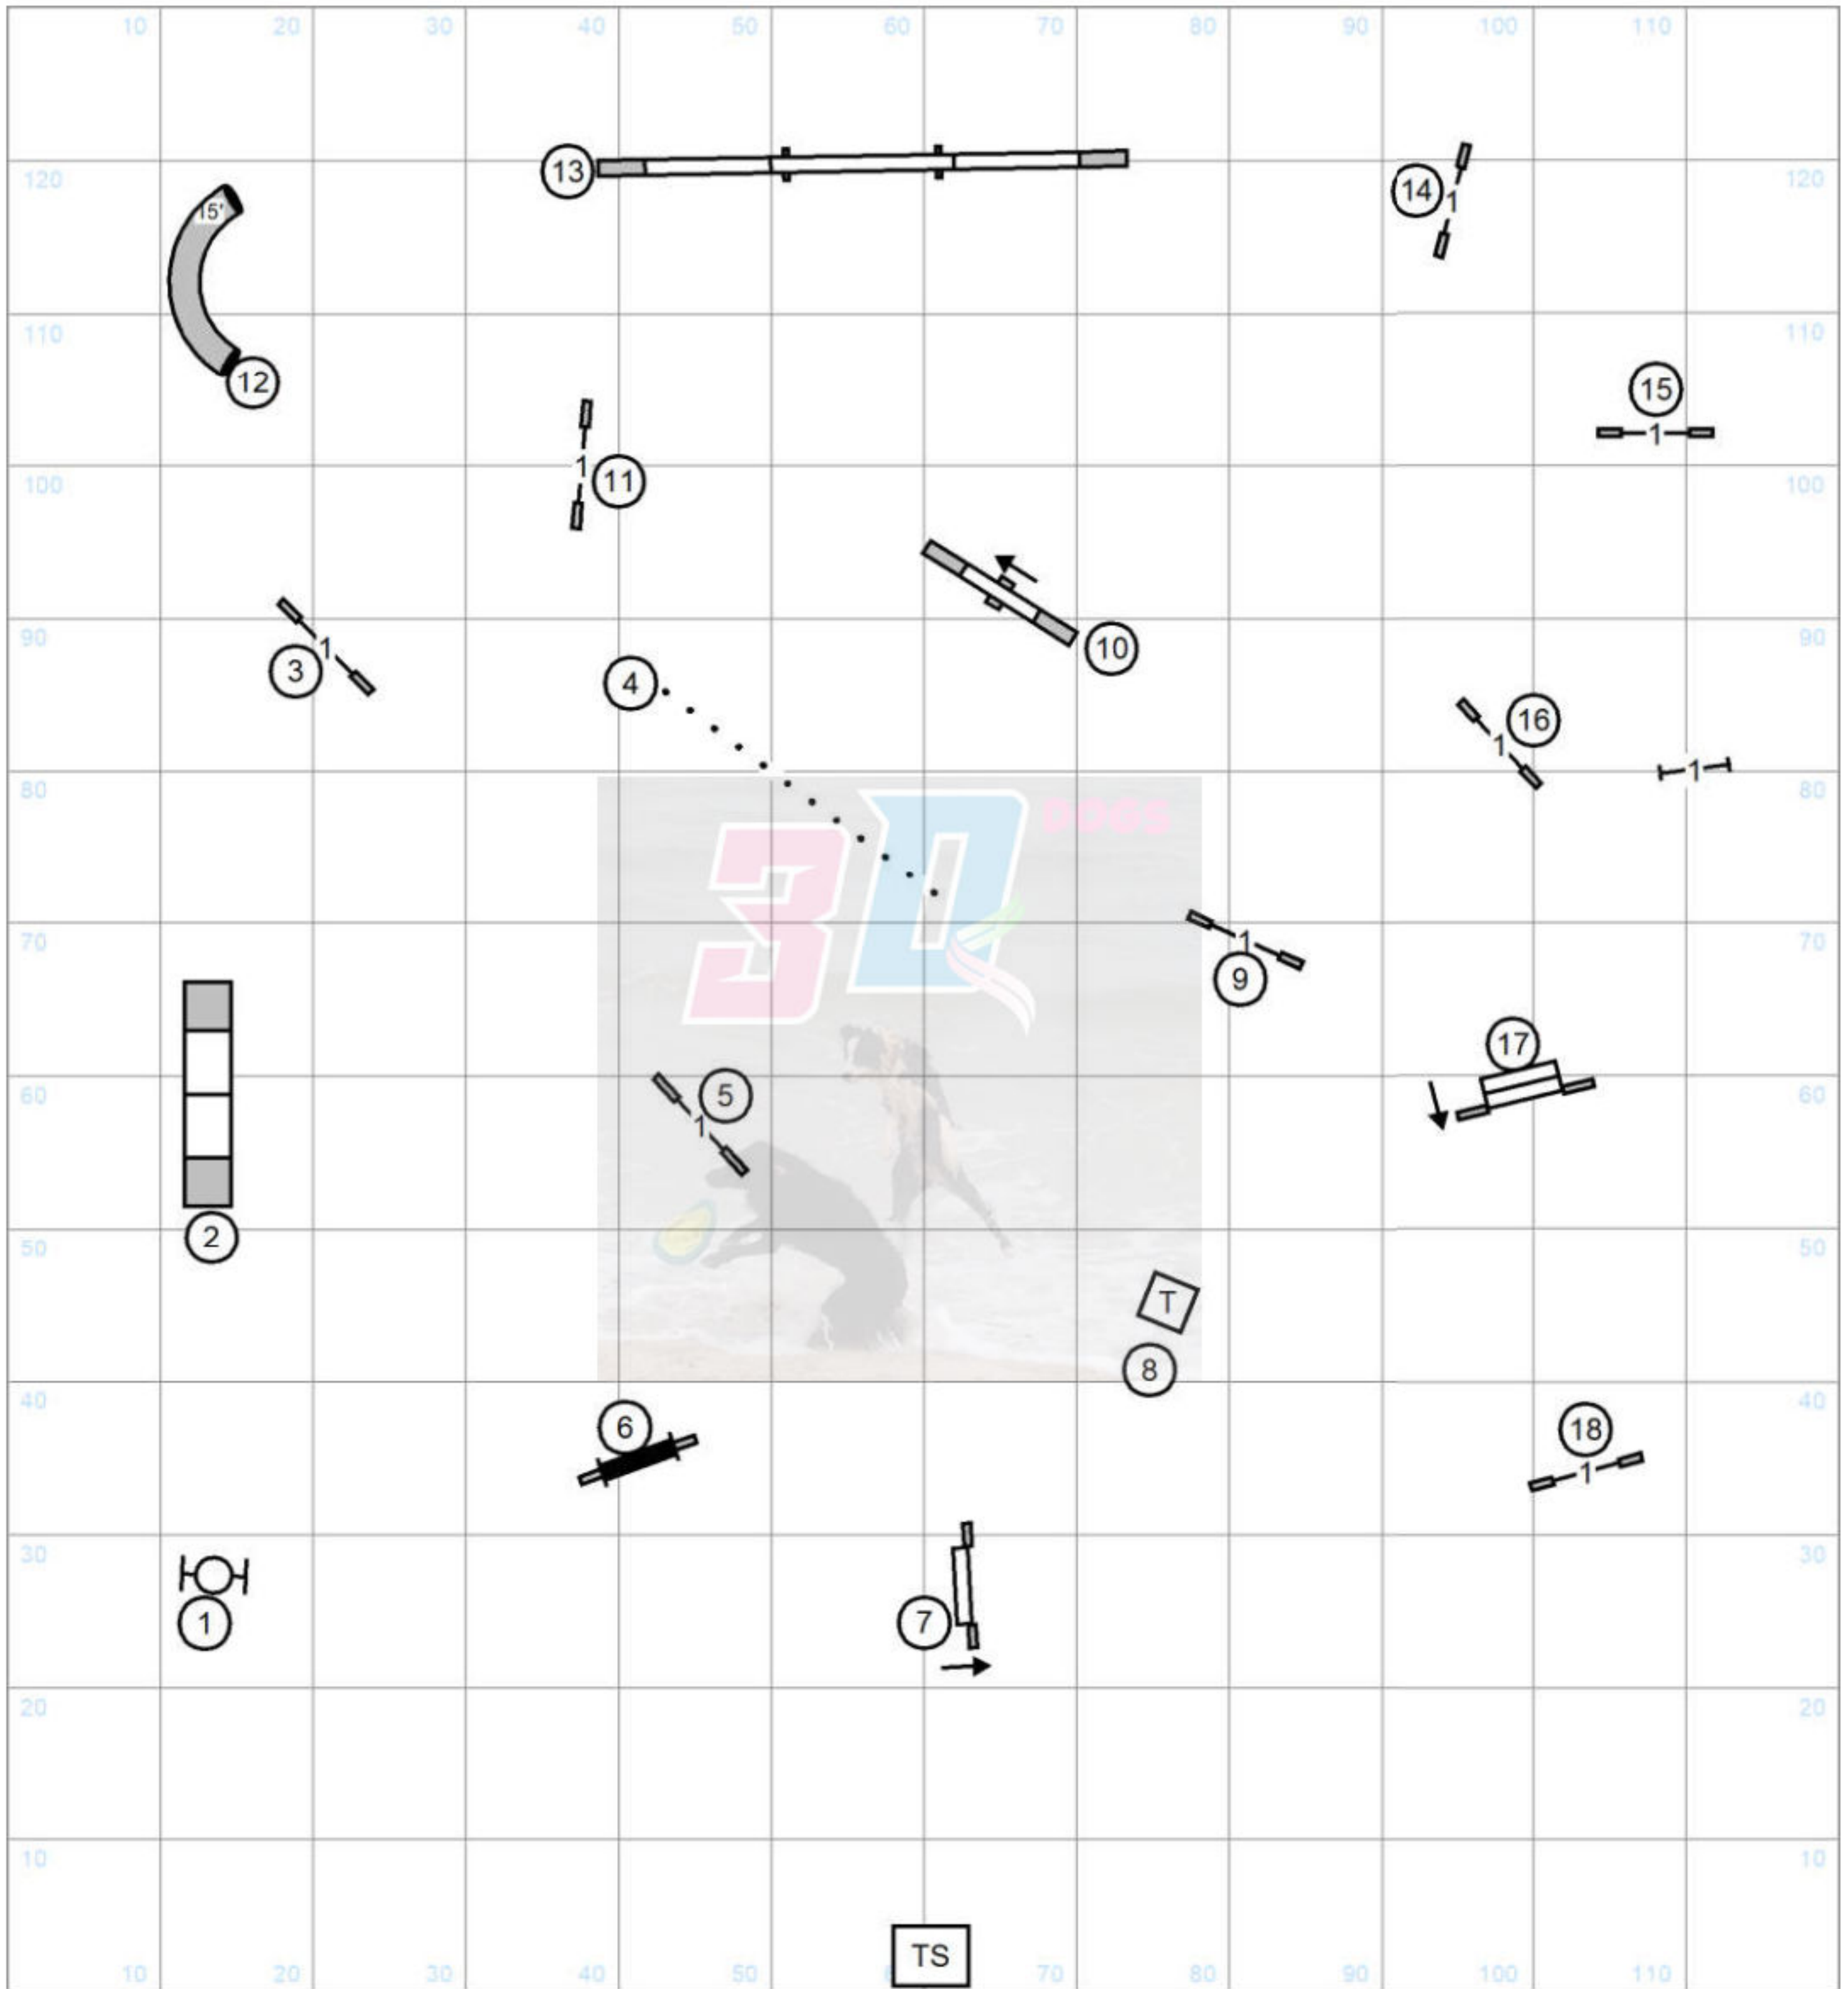

Please enter at #15
 Good Luck

Spring Creek Club of Texas
 120 x 130 Magnolia, Tx
 Saturday December 14, 2024
Master Standard

Please enter at #15
 Good Luck

Spring Creek Club of Texas
 120 x 130 Magnolia, Tx
 Saturday December 14, 2024
Premier Standard

Please enter at #14
 Good Luck

CourseDesigner.com (CD v4.34)

Master Send (3) (5) (4) or (4) (5) (3) —————

Open Send (5) (4) —————

Novice Send (5) (4) —————

Spring Creek Club of Texas
120 x 130 Magnolia, Tx
Saturday December 14, 2024
FAST