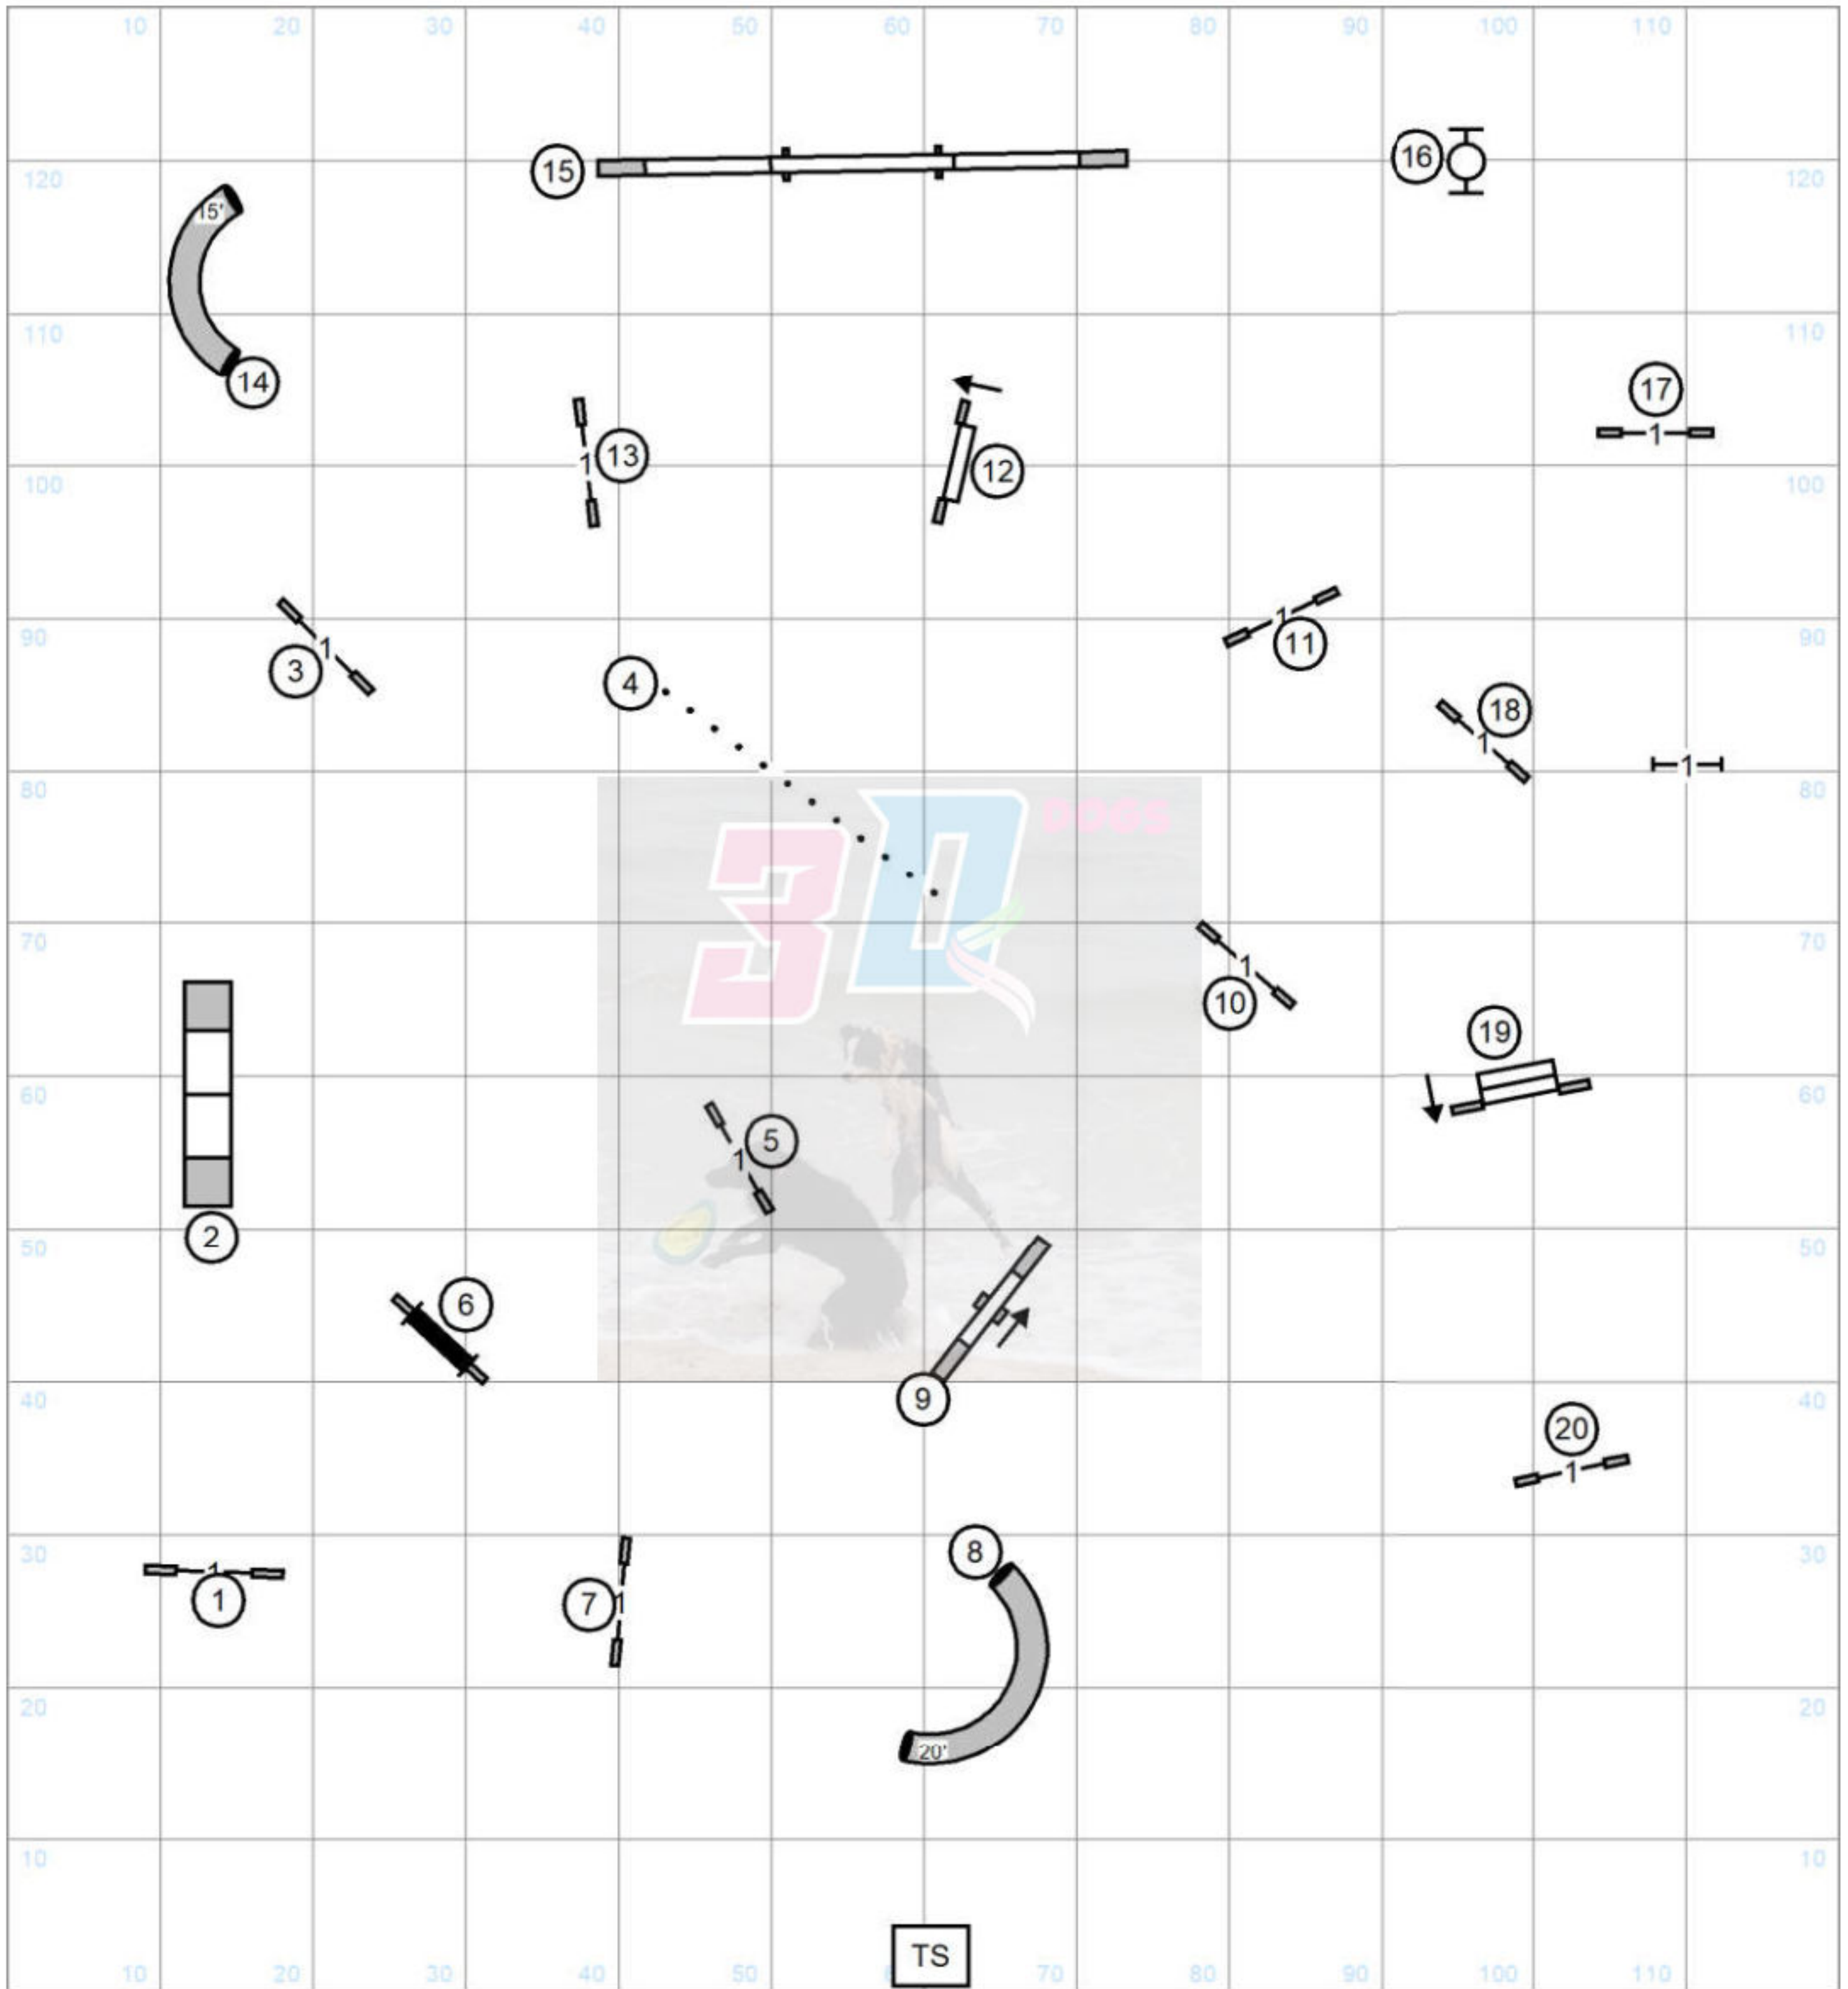

Spring Creek Club of Texas
 120 x 130 Magnolia, Tx
 Saturday December 14, 2024
Master JWW

Please enter at #18
 Good Luck

Spring Creek Club of Texas
 120 x 130 Magnolia, Tx
 Saturday December 14, 2024
Pemier JWW

Please enter at #15
 Good Luck

Spring Creek Club of Texas
 120 x 130 Magnolia, Tx
 Saturday December 14, 2024
Master Standard

Please enter at #15
 Good Luck

Spring Creek Club of Texas
 120 x 130 Magnolia, Tx
 Saturday December 14, 2024
Premier Standard

Please enter at #14
 Good Luck

CourseDesigner.com (CD v4.34)

Master Send (3) (5) (4) or (4) (5) (3) —————

Open Send (5) (4) —————

Novice Send (5) (4) —————

Spring Creek Club of Texas
120 x 130 Magnolia, Tx
Saturday December 14, 2024
FAST

Please enter at #12
 Good Luck

Spring Creek Club of Texas
 120 x 130 Magnolia, Tx
 Saturday December 14, 2024
Open JWW

Please enter at #15
 Good Luck

Spring Creek Club of Texas
 120 x 130 Magnolia, Tx
 Saturday December 14, 2024
Novice JWW