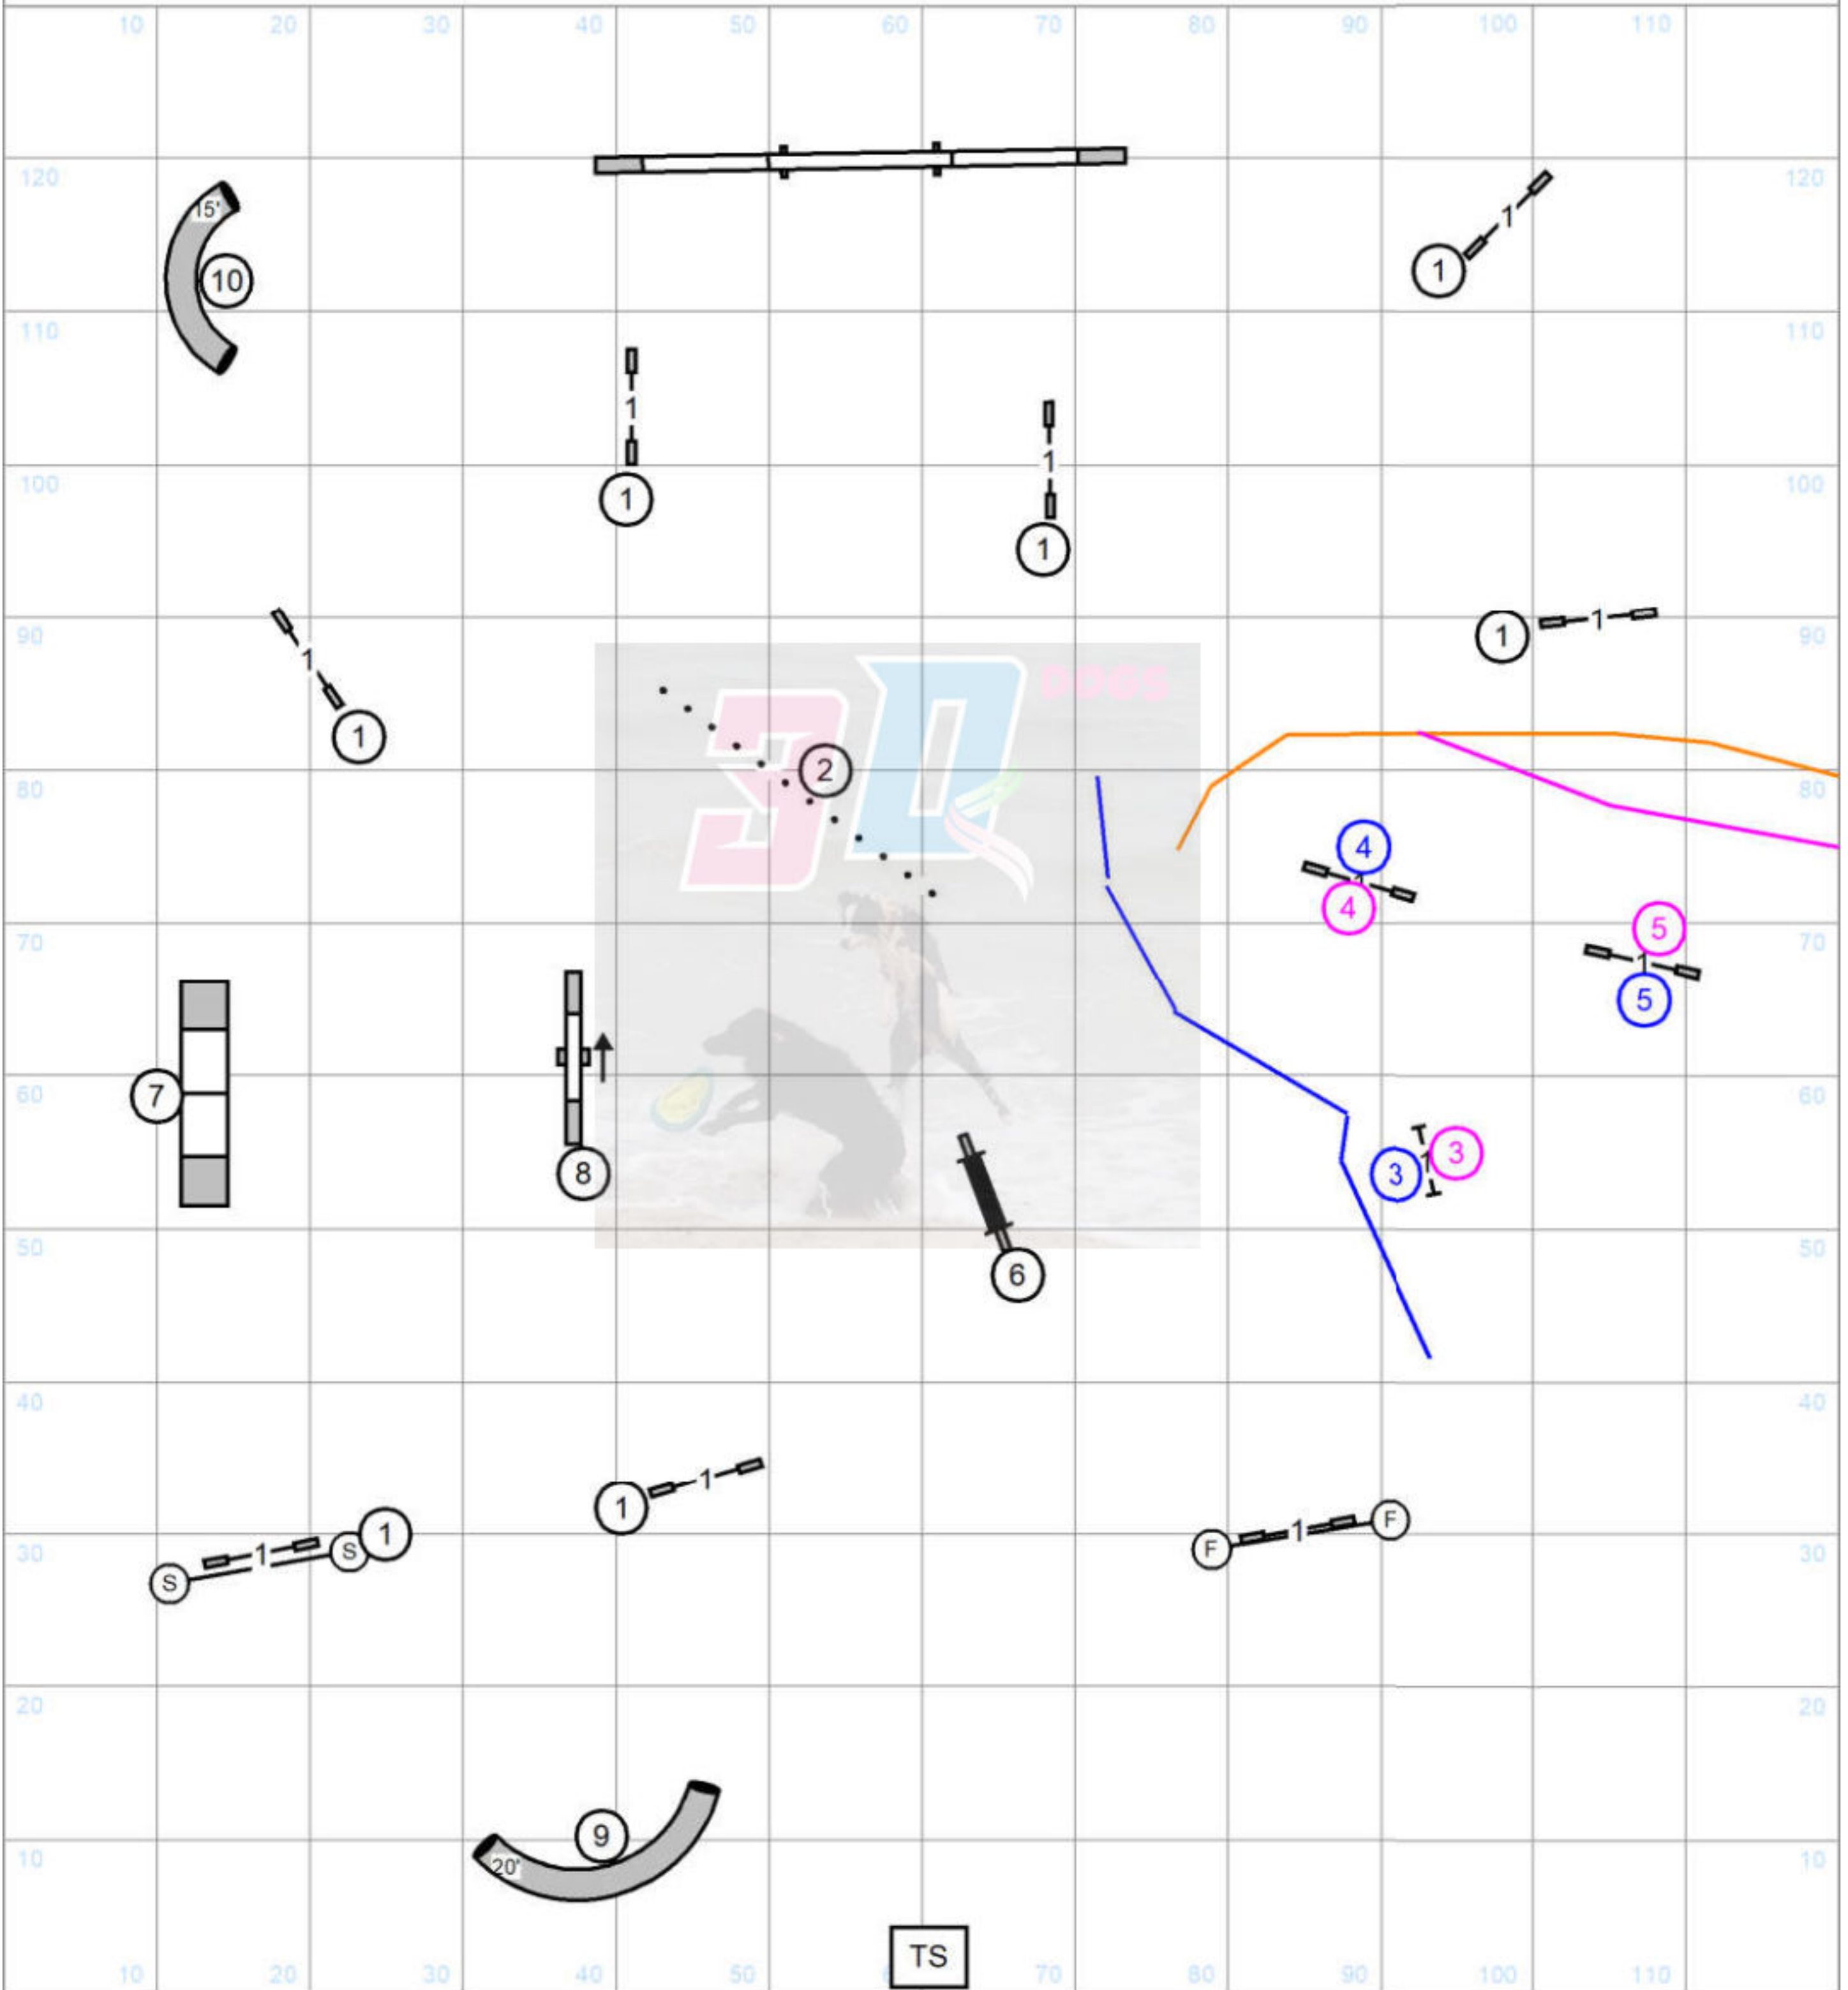

Spring Creek Club of Texas
 120 x 130 Magnolia, Tx
 Saturday December 14, 2024
Master JWW

Please enter at #18
 Good Luck

Spring Creek Club of Texas
 120 x 130 Magnolia, Tx
 Saturday December 14, 2024
Pemier JWW

Please enter at #15
 Good Luck

Spring Creek Club of Texas
 120 x 130 Magnolia, Tx
 Saturday December 14, 2024
Master Standard

Please enter at #15
 Good Luck

Spring Creek Club of Texas
 120 x 130 Magnolia, Tx
 Saturday December 14, 2024
Premier Standard

Please enter at #14
 Good Luck

CourseDesigner.com (CD v4.34)

Master Send (3) (5) (4) or (4) (5) (3) —————

Open Send (5) (4) —————

Novice Send (5) (4) —————

Spring Creek Club of Texas
120 x 130 Magnolia, Tx
Saturday December 14, 2024
FAST