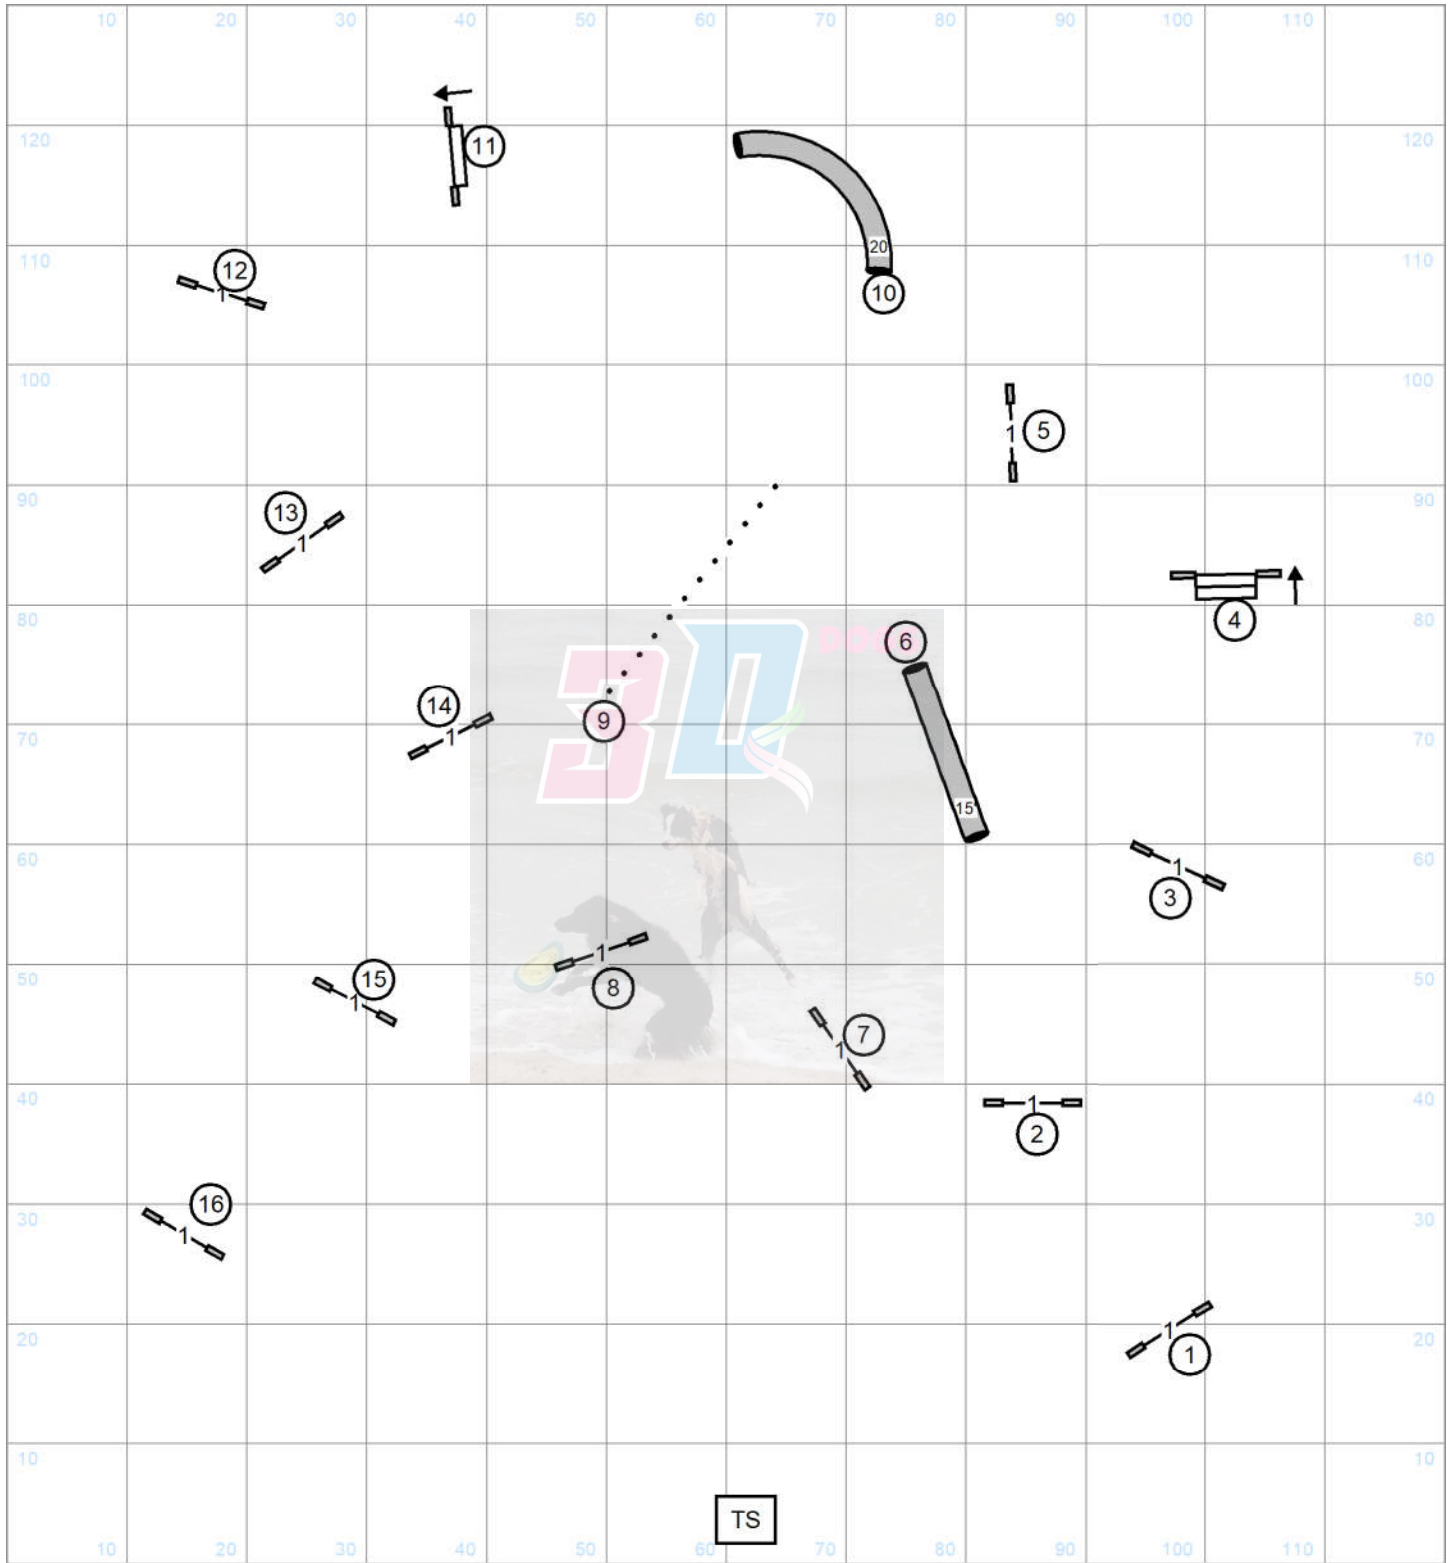

Spring Creek Club of Texas
 120 x 130 Magnolia, Tx
 Friday December 13, 2024
Novice JWW

Please enter at #12
 Good Luck

Spring Creek Club of Texas
 120 x 130 Magnolia, Tx
 Friday December 13, 2024
Open JWW

Please enter at #13
 Good Luck

Spring Creek Club of Texas
 120 x 130 Magnolia, Tx
 Friday December 13, 2024
Novice Standard

Please enter at #12
 Good Luck

Spring Creek Club of Texas
 120 x 130 Magnolia, Tx
 Friday December 13, 2024
Open Standard

Please enter at #13
 Good Luck

Master Send (3) (7) (2) —————

Novice Send (6) (9) or (9) (6) —————

Open Send (6) (9) or (9) (6) —————

2 Points for Open/Novice

Spring Creek Club of Texas
 120 x 130 Magnolia, Tx
 Friday December 13, 2024
FAST

Spring Creek Club of Texas
 120 x 130 Magnolia, Tx
 Friday December 13, 2024
Master Standard

Please enter at #16
 Good Luck

Spring Creek Club of Texas
 120 x 130 Magnolia, Tx
 Friday December 13, 2024
Premier Standard