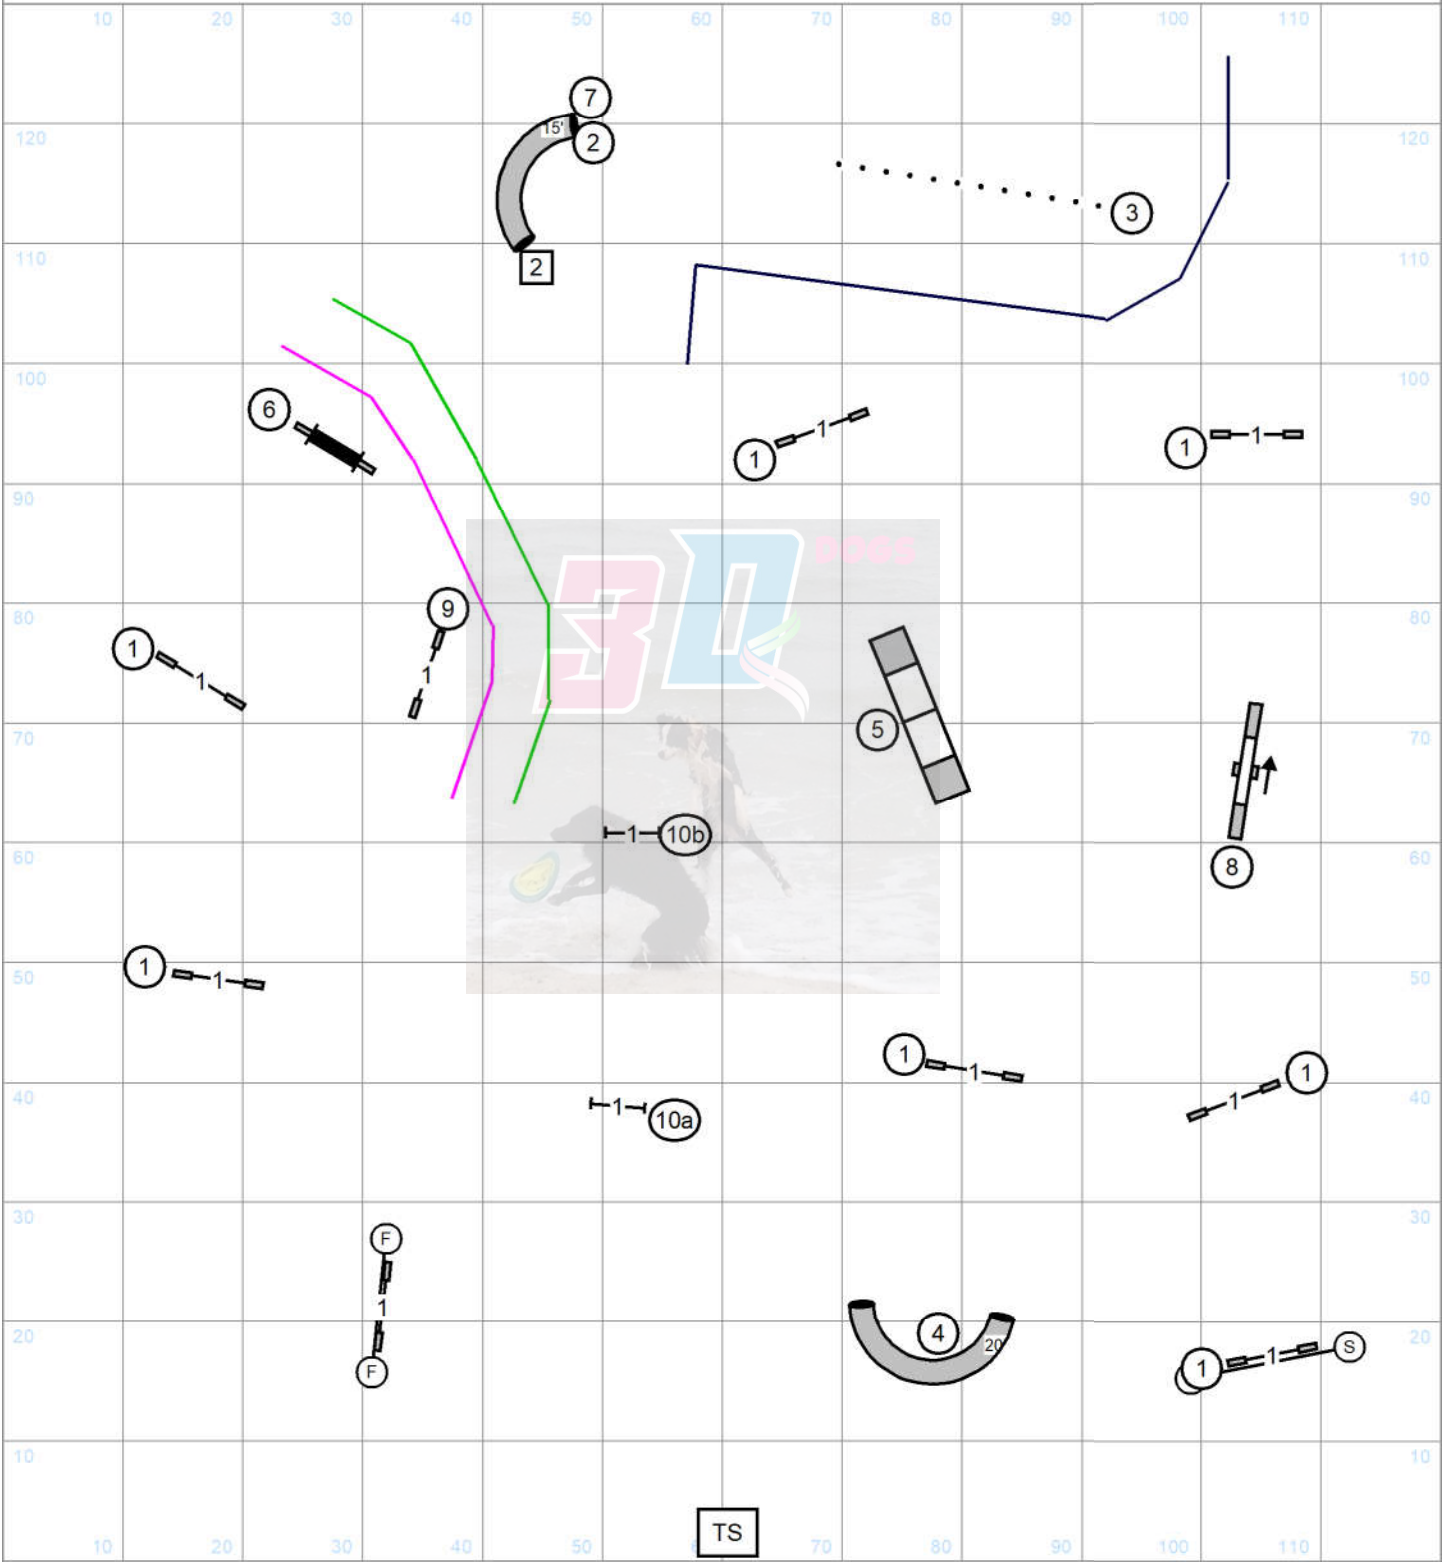

Please enter at #13
 Good Luck

Spring Creek Club of Texas
 120 x 130 Magnolia, Tx
 Friday December 13, 2024
Novice Standard

Please enter at #12
 Good Luck

Spring Creek Club of Texas
 120 x 130 Magnolia, Tx
 Friday December 13, 2024
Open Standard

Please enter at #13
 Good Luck

Master Send (3) (7) (2) —————

Novice Send (6) (9) or (9) (6) —————

Open Send (6) (9) or (9) (6) —————

2 Points for Open/Novice

Spring Creek Club of Texas
 120 x 130 Magnolia, Tx
 Friday December 13, 2024
FAST