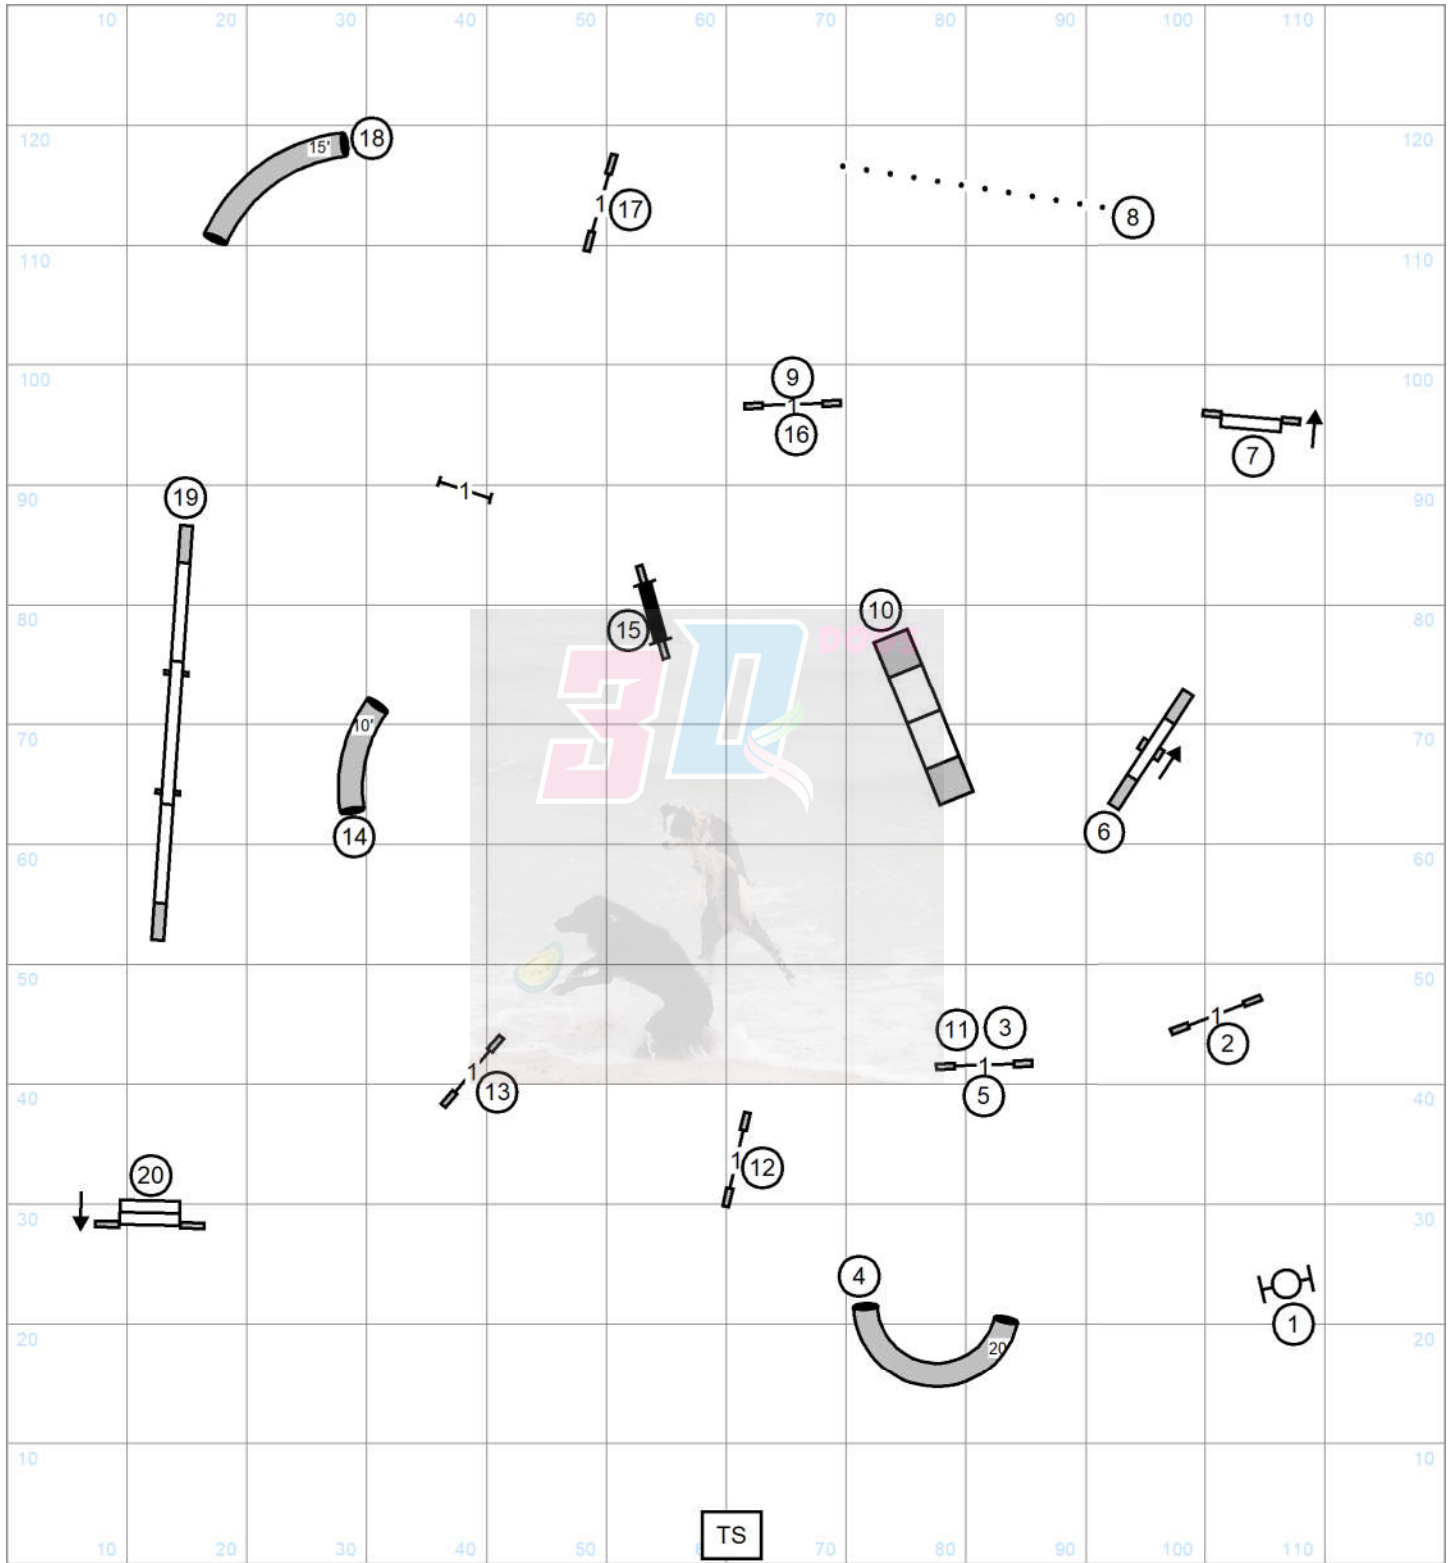

Please enter at #13
 Good Luck

Master Send (3) (7) (2) —————

Novice Send (6) (9) or (9) (6) —————

Open Send (6) (9) or (9) (6) —————

2 Points for Open/Novice

Spring Creek Club of Texas
 120 x 130 Magnolia, Tx
 Friday December 13, 2024
FAST