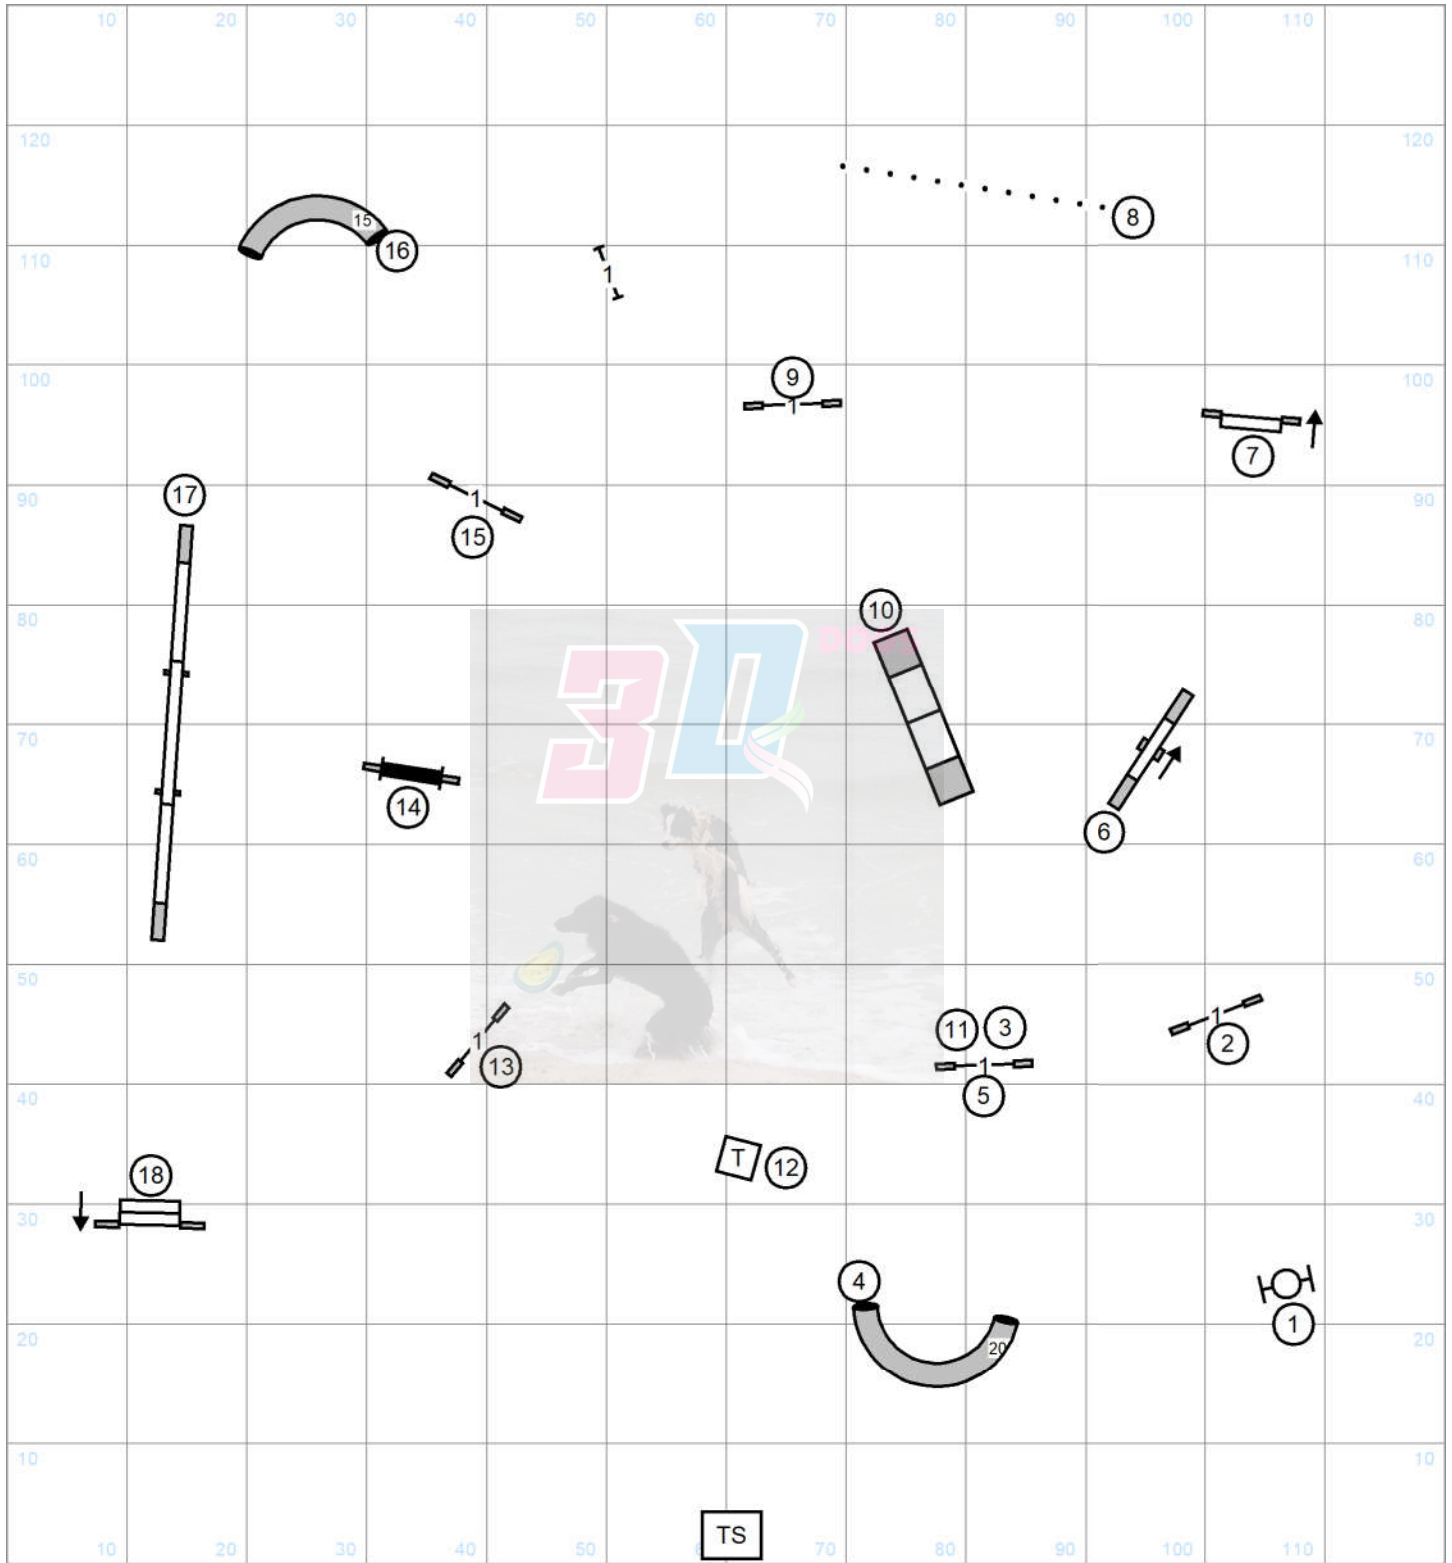

Spring Creek Club of Texas
 120 x 130 Magnolia, Tx
 Friday December 13, 2024
Novice JWW

Please enter at #12
 Good Luck

Spring Creek Club of Texas
 120 x 130 Magnolia, Tx
 Friday December 13, 2024
Open JWW

Please enter at #13
 Good Luck

Spring Creek Club of Texas
 120 x 130 Magnolia, Tx
 Friday December 13, 2024
Novice Standard

Please enter at #12
 Good Luck

Spring Creek Club of Texas
 120 x 130 Magnolia, Tx
 Friday December 13, 2024
Open Standard

Please enter at #13
 Good Luck

Master Send (3) (7) (2) —————

Novice Send (6) (9) or (9) (6) —————

Open Send (6) (9) or (9) (6) —————

2 Points for Open/Novice

Spring Creek Club of Texas
 120 x 130 Magnolia, Tx
 Friday December 13, 2024
FAST

Spring Creek Club of Texas
 120 x 130 Magnolia, Tx
 Friday December 13, 2024
Master Standard

Please enter at #16
 Good Luck

Spring Creek Club of Texas
 120 x 130 Magnolia, Tx
 Friday December 13, 2024
Premier Standard