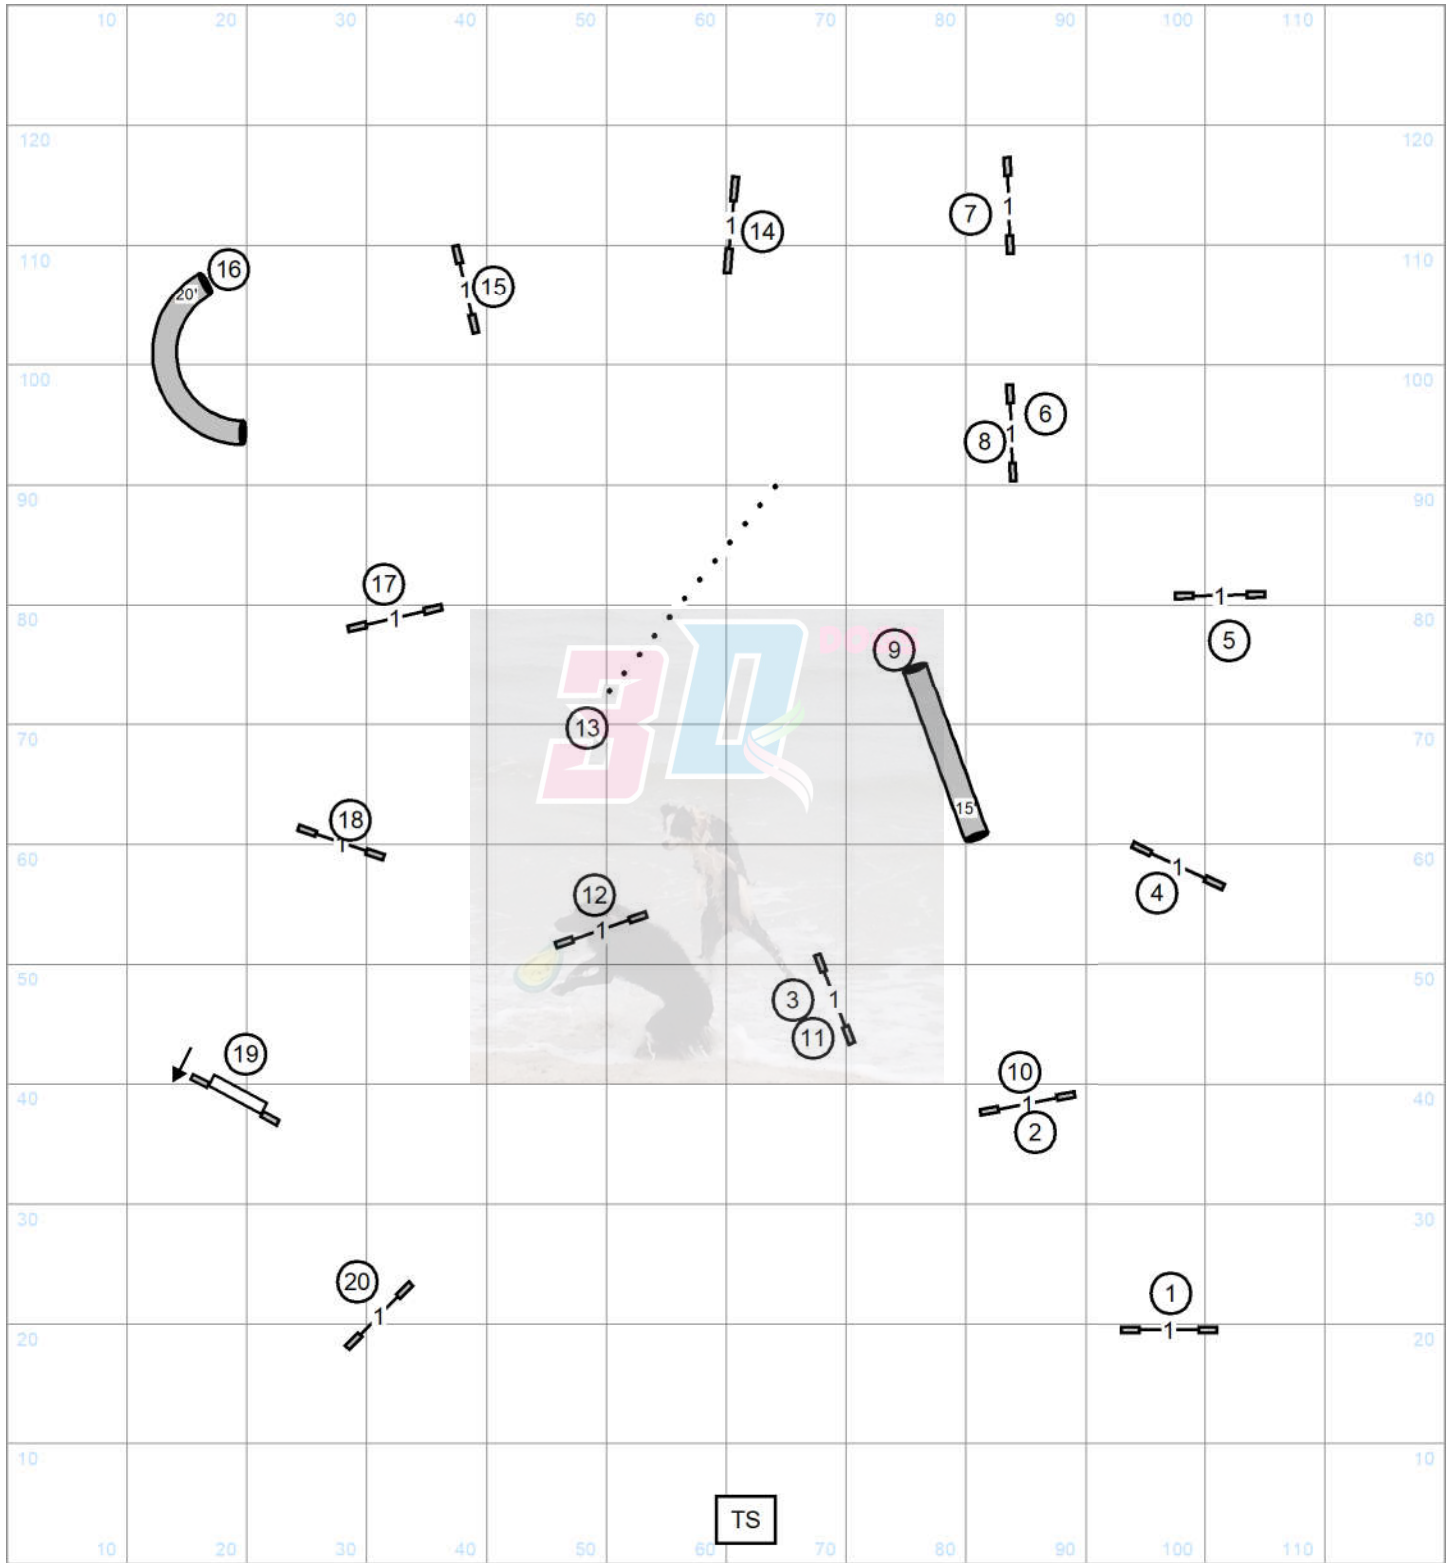

Please enter at #13
 Good Luck

Master Send (3) (7) (2) —————

Novice Send (6) (9) or (9) (6) —————

Open Send (6) (9) or (9) (6) —————

2 Points for Open/Novice

Spring Creek Club of Texas
 120 x 130 Magnolia, Tx
 Friday December 13, 2024
FAST

Spring Creek Club of Texas
 120 x 130 Magnolia, Tx
 Friday December 13, 2024
Master Standard

Please enter at #16
 Good Luck

Spring Creek Club of Texas
 120 x 130 Magnolia, Tx
 Friday December 13, 2024
Premier Standard

Please enter at #17
 Good Luck

Spring Creek Club of Texas
 120 x 130 Magnolia, Tx
 Friday December 13, 2024
Master JWW

Please enter at #15
 Good Luck

Spring Creek Club of Texas
 120 x 130 Magnolia, Tx
 Friday December 13, 2024
Premier JWW