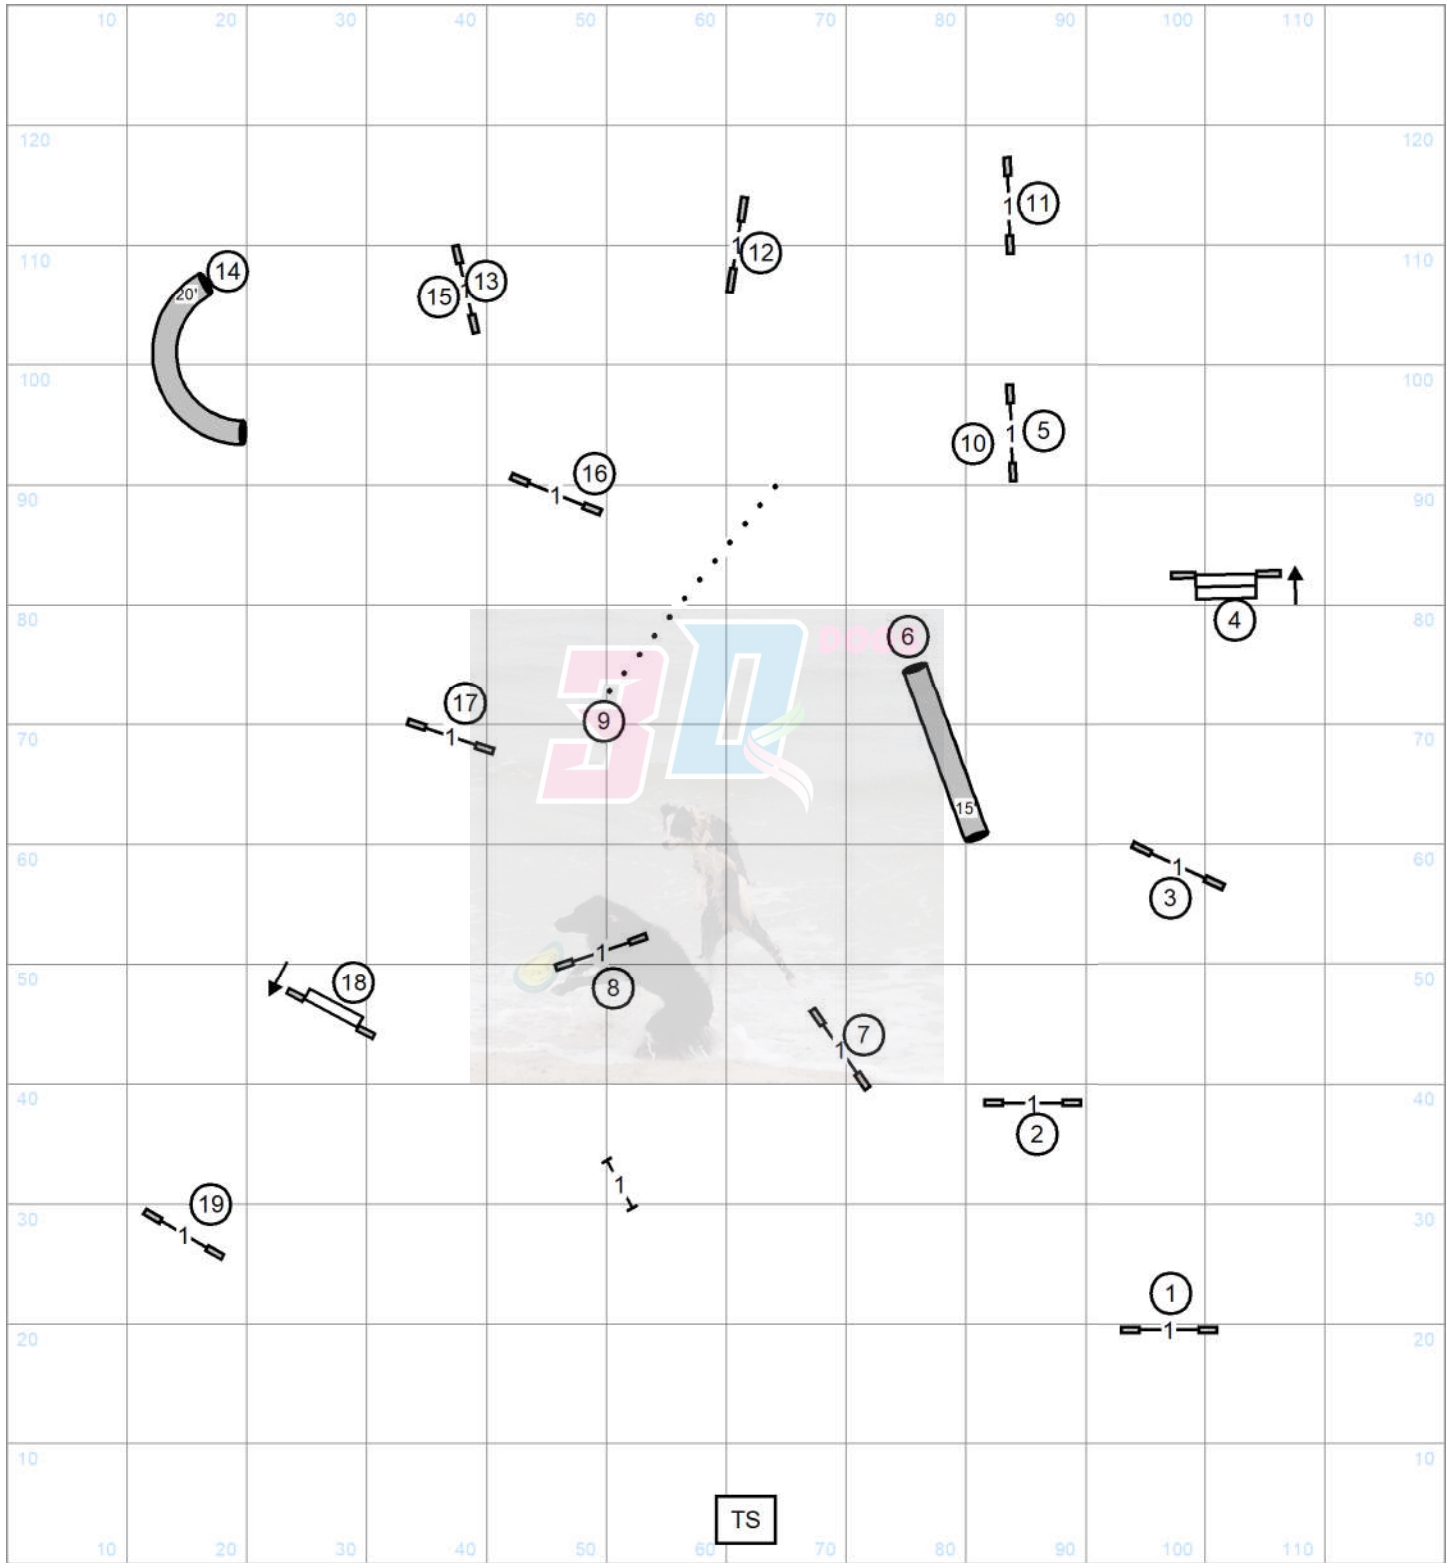

Spring Creek Club of Texas
120 x 130 Magnolia, Tx
Friday December 13, 2024
Master JWW

Please enter at #15
Good Luck