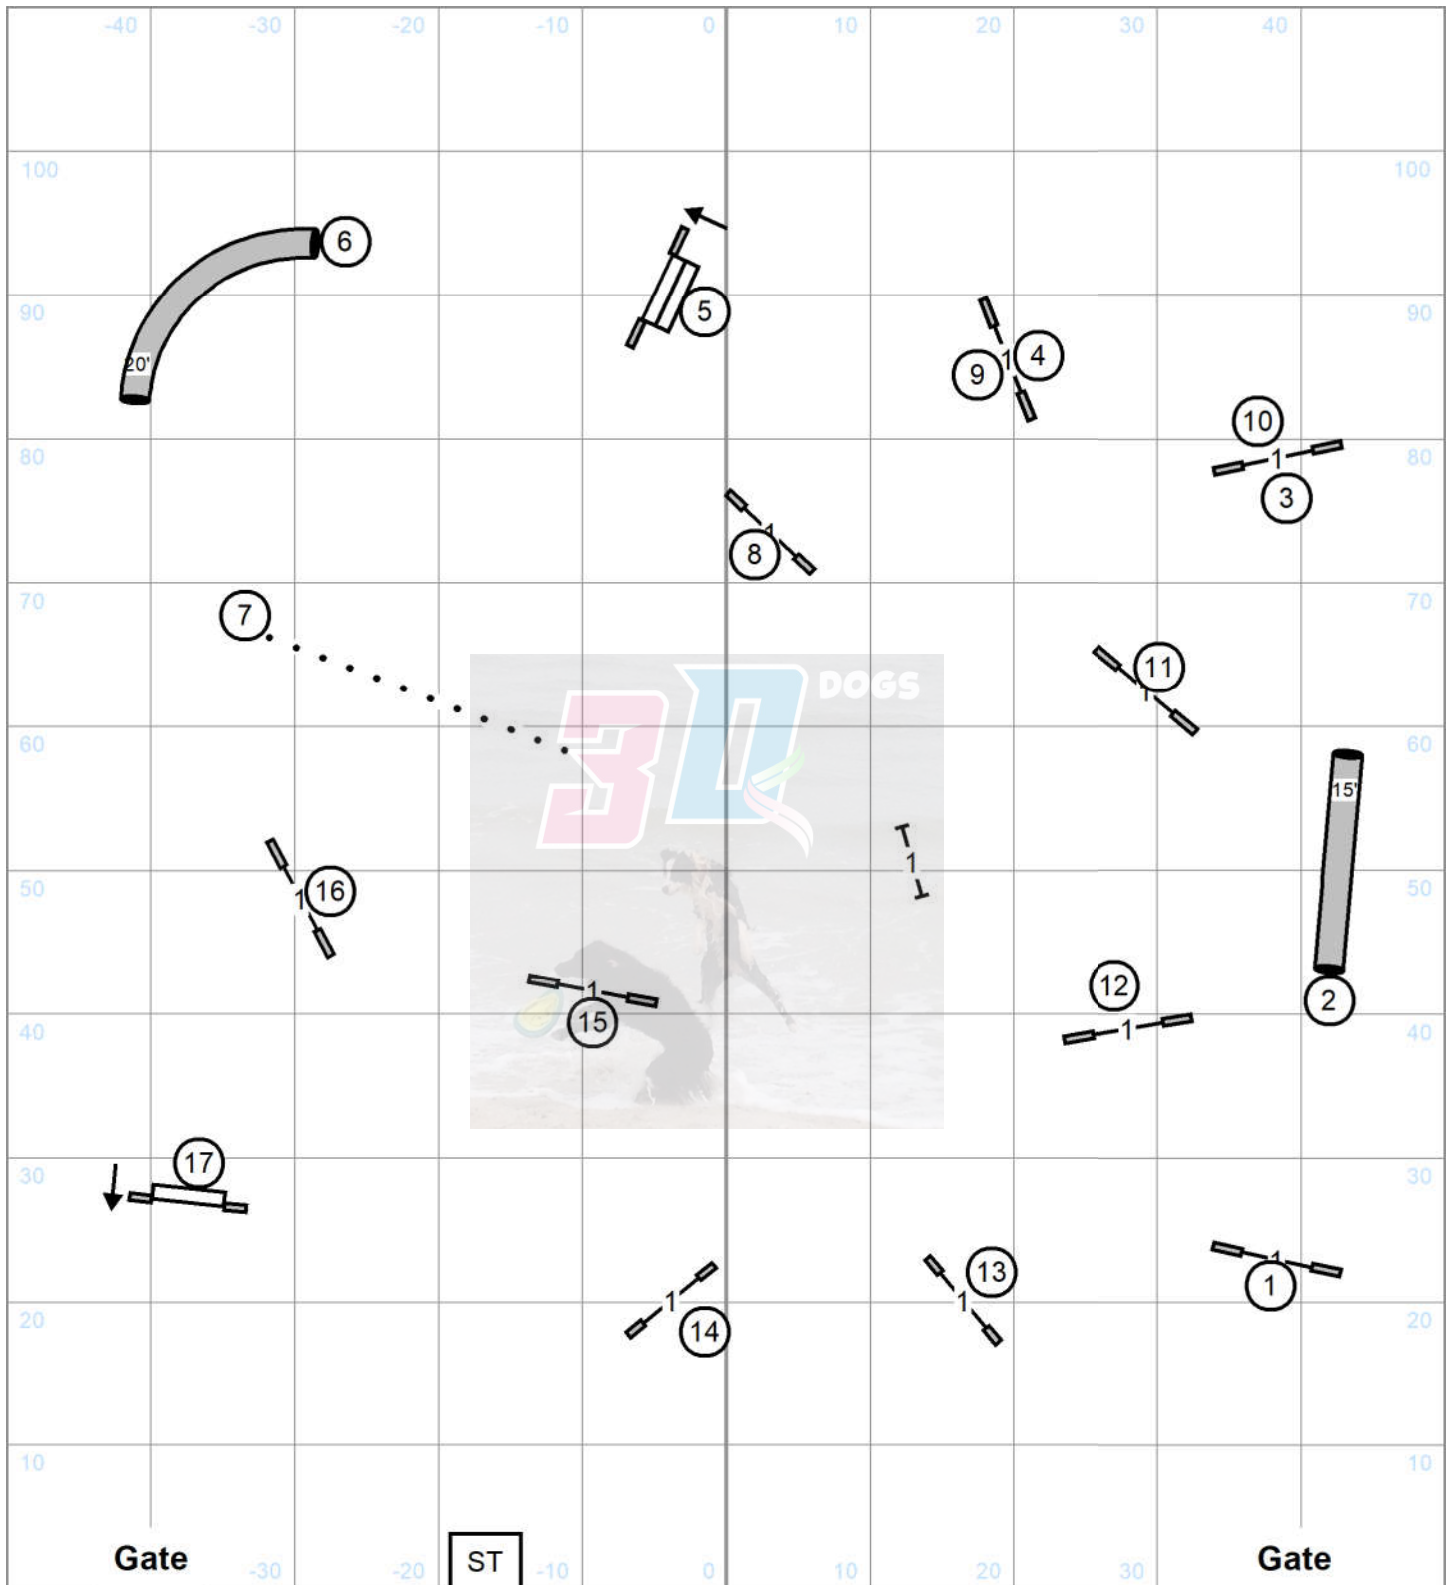

Master Send 4-5-6 Far line
Open 4-5 Far line
Novice 4-5 Close line
 [6] for points in Open/Novice

Tampa Bay German Shepherd Dog Club
 Brooksville, FL
 Judge Darryl Warren
 Saturday November 16, 2024
Open JWW