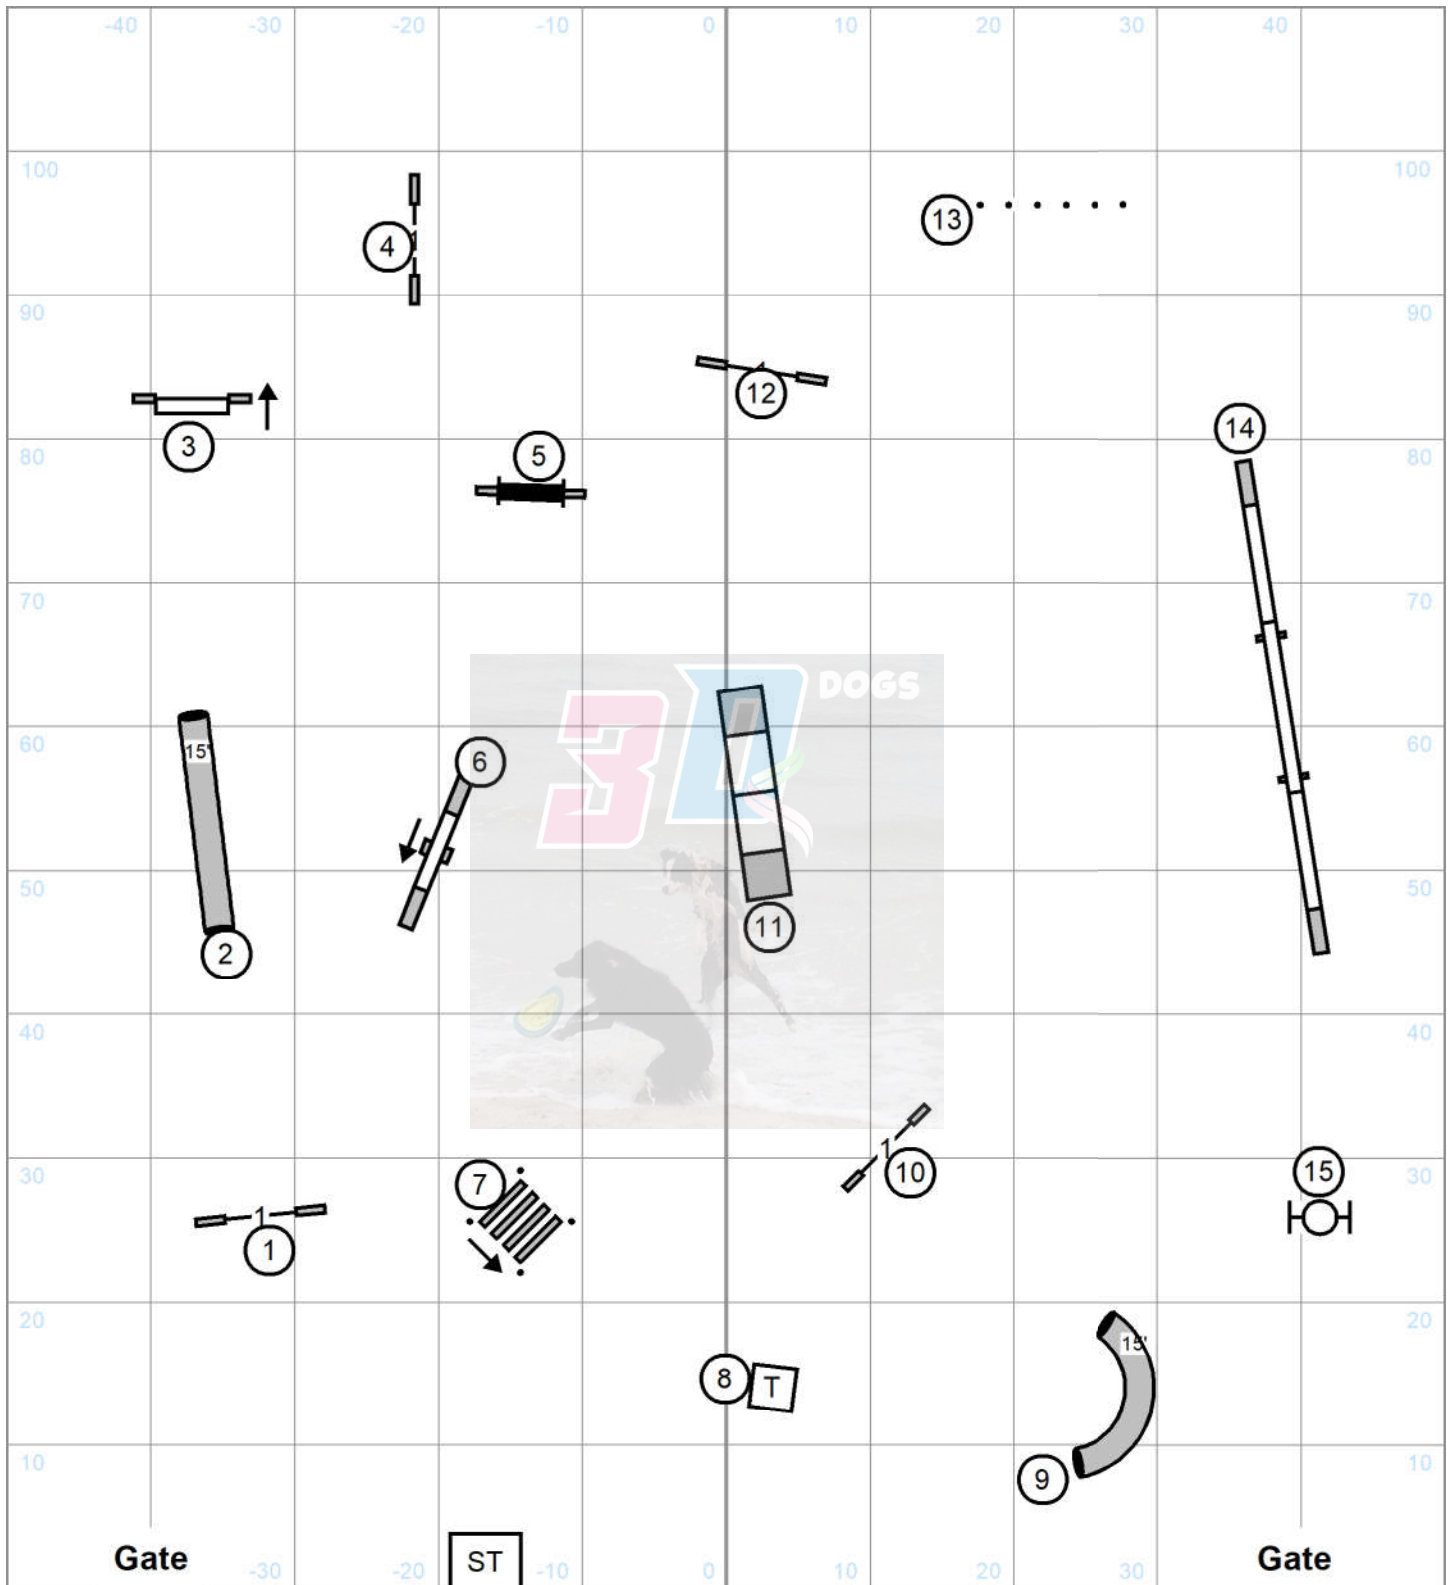

Gate

Gate

ST

Please enter at #11
Good Luck!

Tampa Bay German Shepherd Dog Club
Brooksville, FL
Judge Darryl Warren
Saturday November 16, 2024
Novice Standard