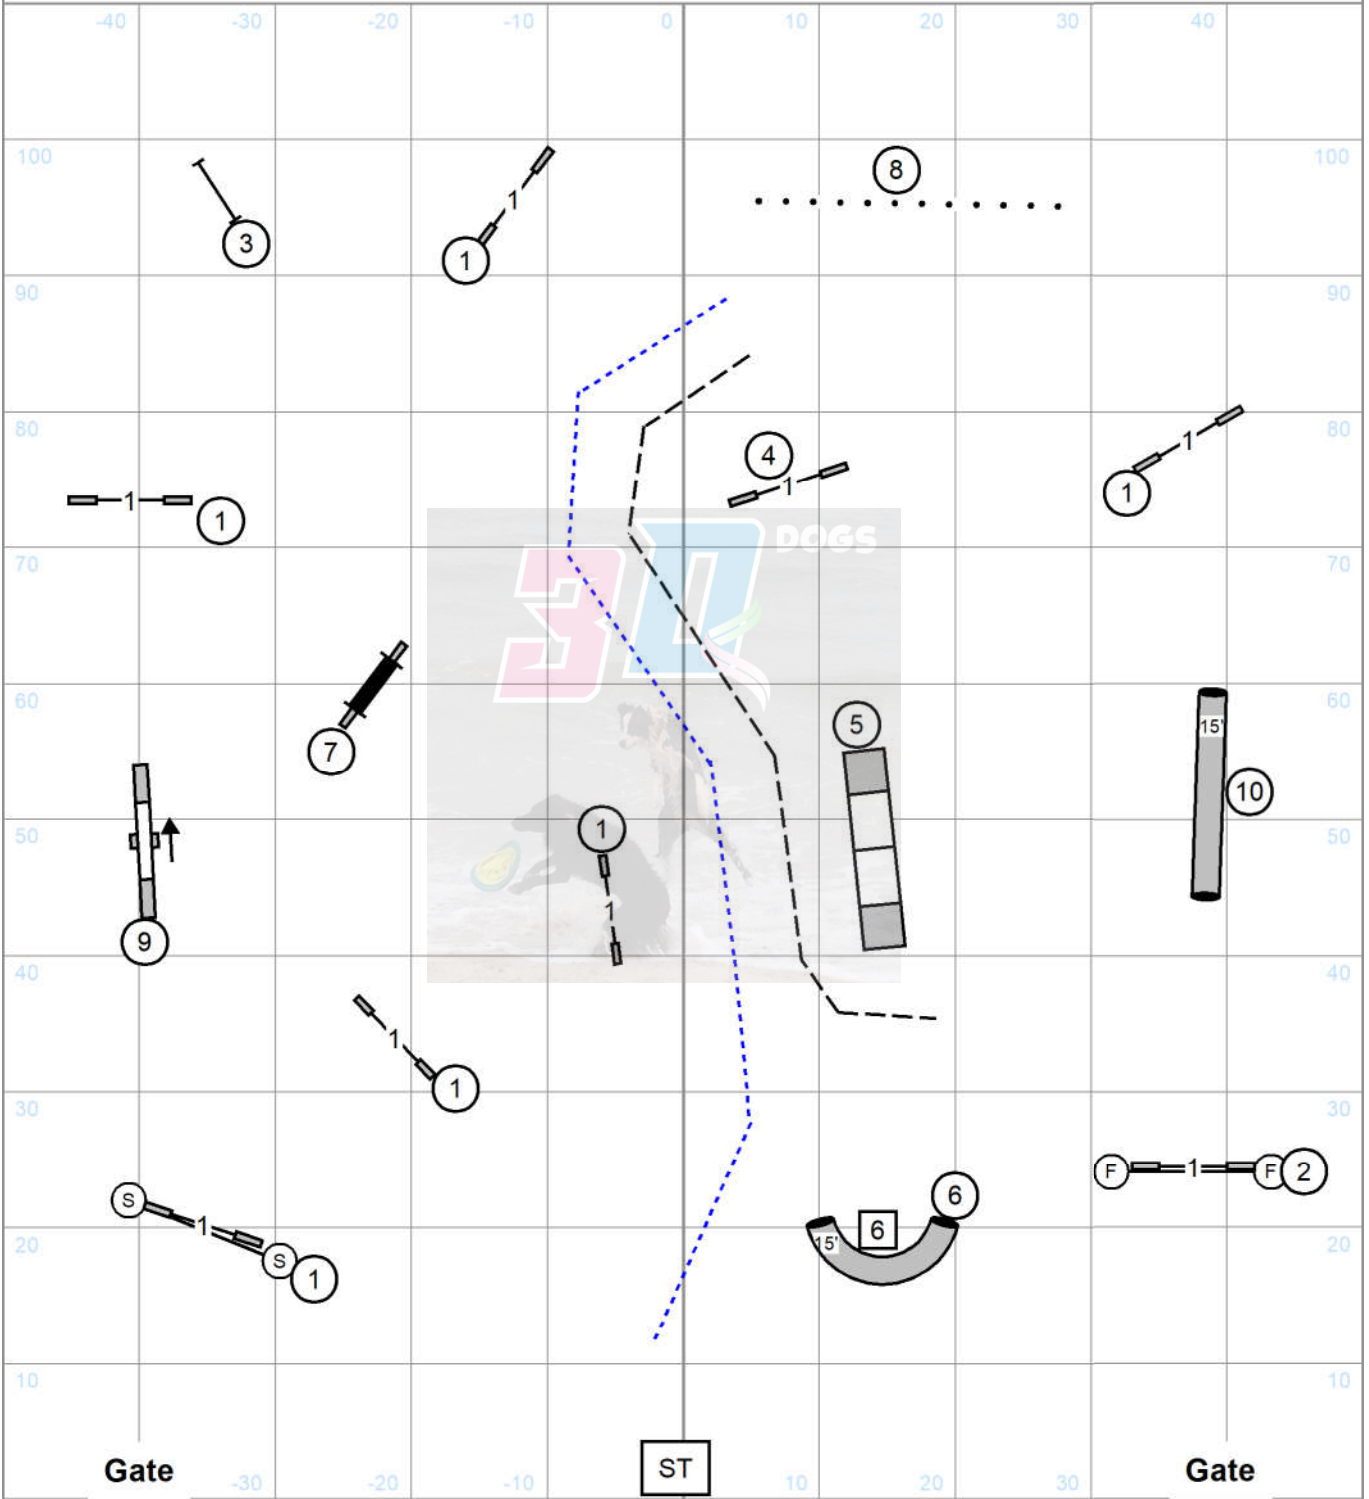

Master Standard

Gate

ST

Gate

Tampa Bay German Shepherd Dog Club
 Brooksville, FL
 Judge Darryl Warren
 Saturday November 16, 2024
Premier JWW

Please enter at #16
 Good Luck!

Tampa Bay German Shepherd Dog Club
 Brooksville, FL
 Judge Darryl Warren
 Saturday November 16, 2024
FAST

Master Send 4-5-6 Far line
Open 4-5 Far line
Novice 4-5 Close line
 [6] for points in Open/Novice

Tampa Bay German Shepherd Dog Club
 Brooksville, FL
 Judge Darryl Warren
 Saturday November 16, 2024
Open JWW