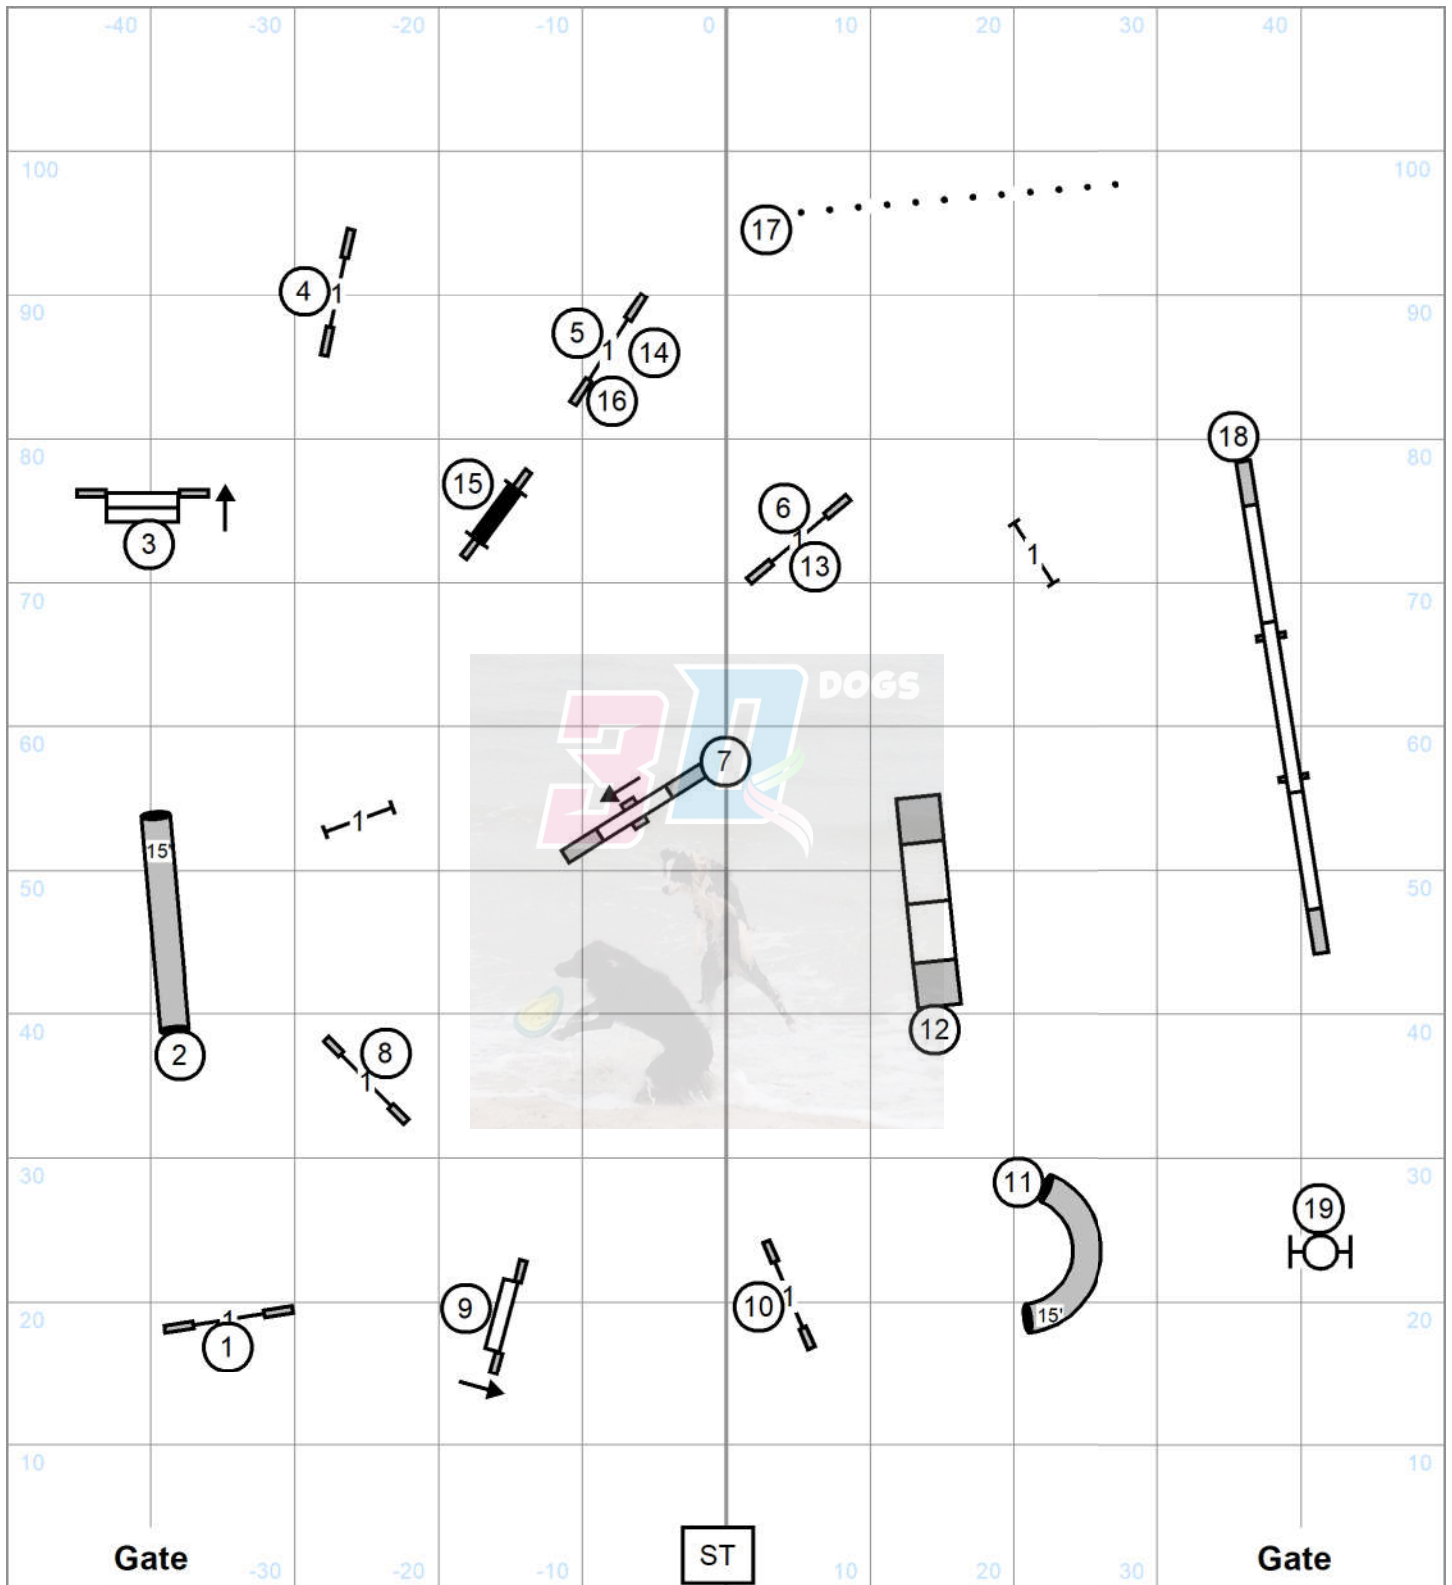

Tampa Bay German Shepherd Dog Club
 Brooksville, FL
 Judge Darryl Warren
 Saturday November 16, 2024
Master JWW

Please enter at #16
 Good Luck!

Gate

ST

Gate

Please enter at #16
Good Luck!

Tampa Bay German Shepherd Dog Club
Brooksville, FL
Judge Darryl Warren
Saturday November 16, 2024

Master Standard

Gate

ST

Gate

Tampa Bay German Shepherd Dog Club
 Brooksville, FL
 Judge Darryl Warren
 Saturday November 16, 2024
Premier JWW

Please enter at #16
 Good Luck!

Tampa Bay German Shepherd Dog Club
 Brooksville, FL
 Judge Darryl Warren
 Saturday November 16, 2024
FAST

Master Send 4-5-6 Far line
Open 4-5 Far line
Novice 4-5 Close line
 [6] for points in Open/Novice

Tampa Bay German Shepherd Dog Club
 Brooksville, FL
 Judge Darryl Warren
 Saturday November 16, 2024
Open JWW