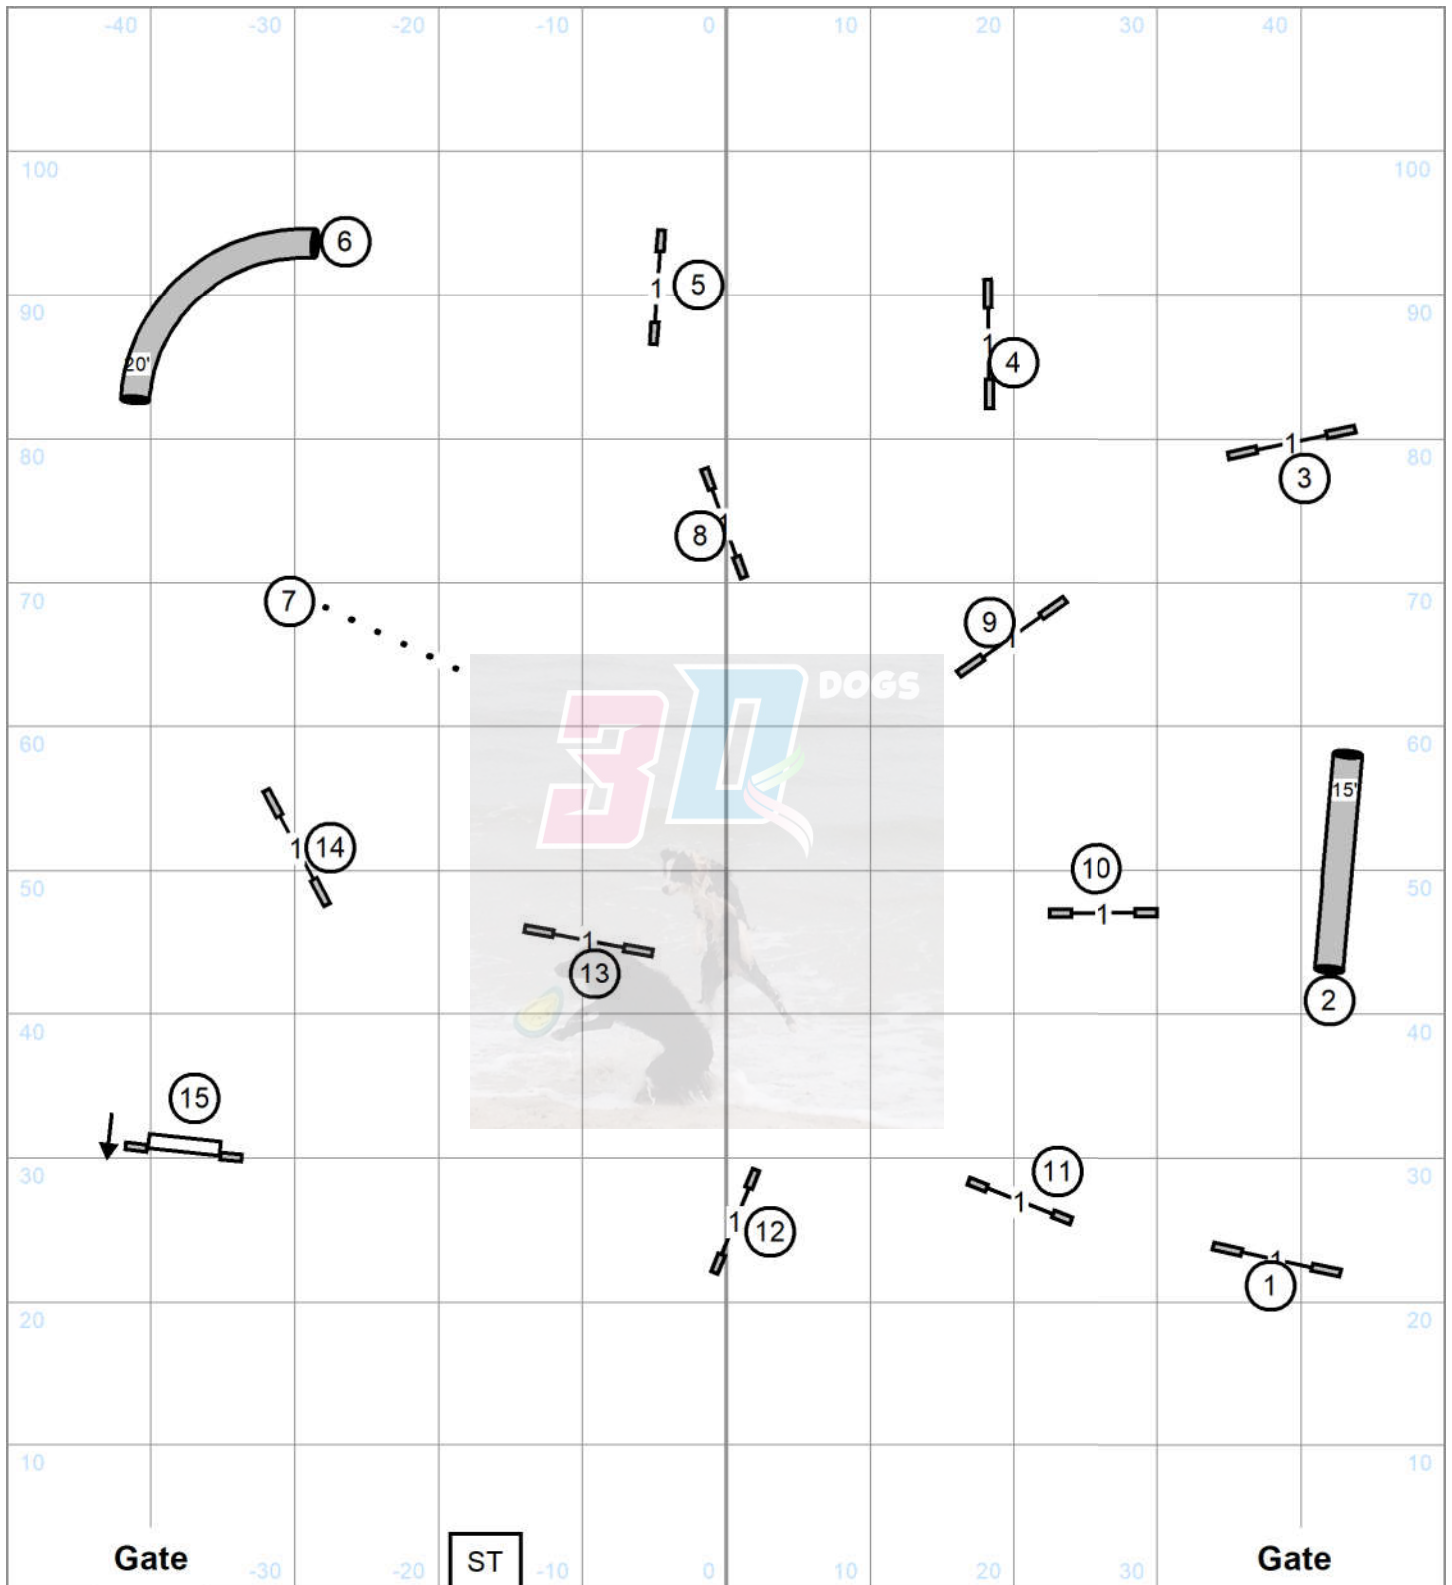

Tampa Bay German Shepherd Dog Club
Brooksville, FL
Judge Darryl Warren
Saturday November 16, 2024
Novice JWW

Please enter at #12
Good Luck!