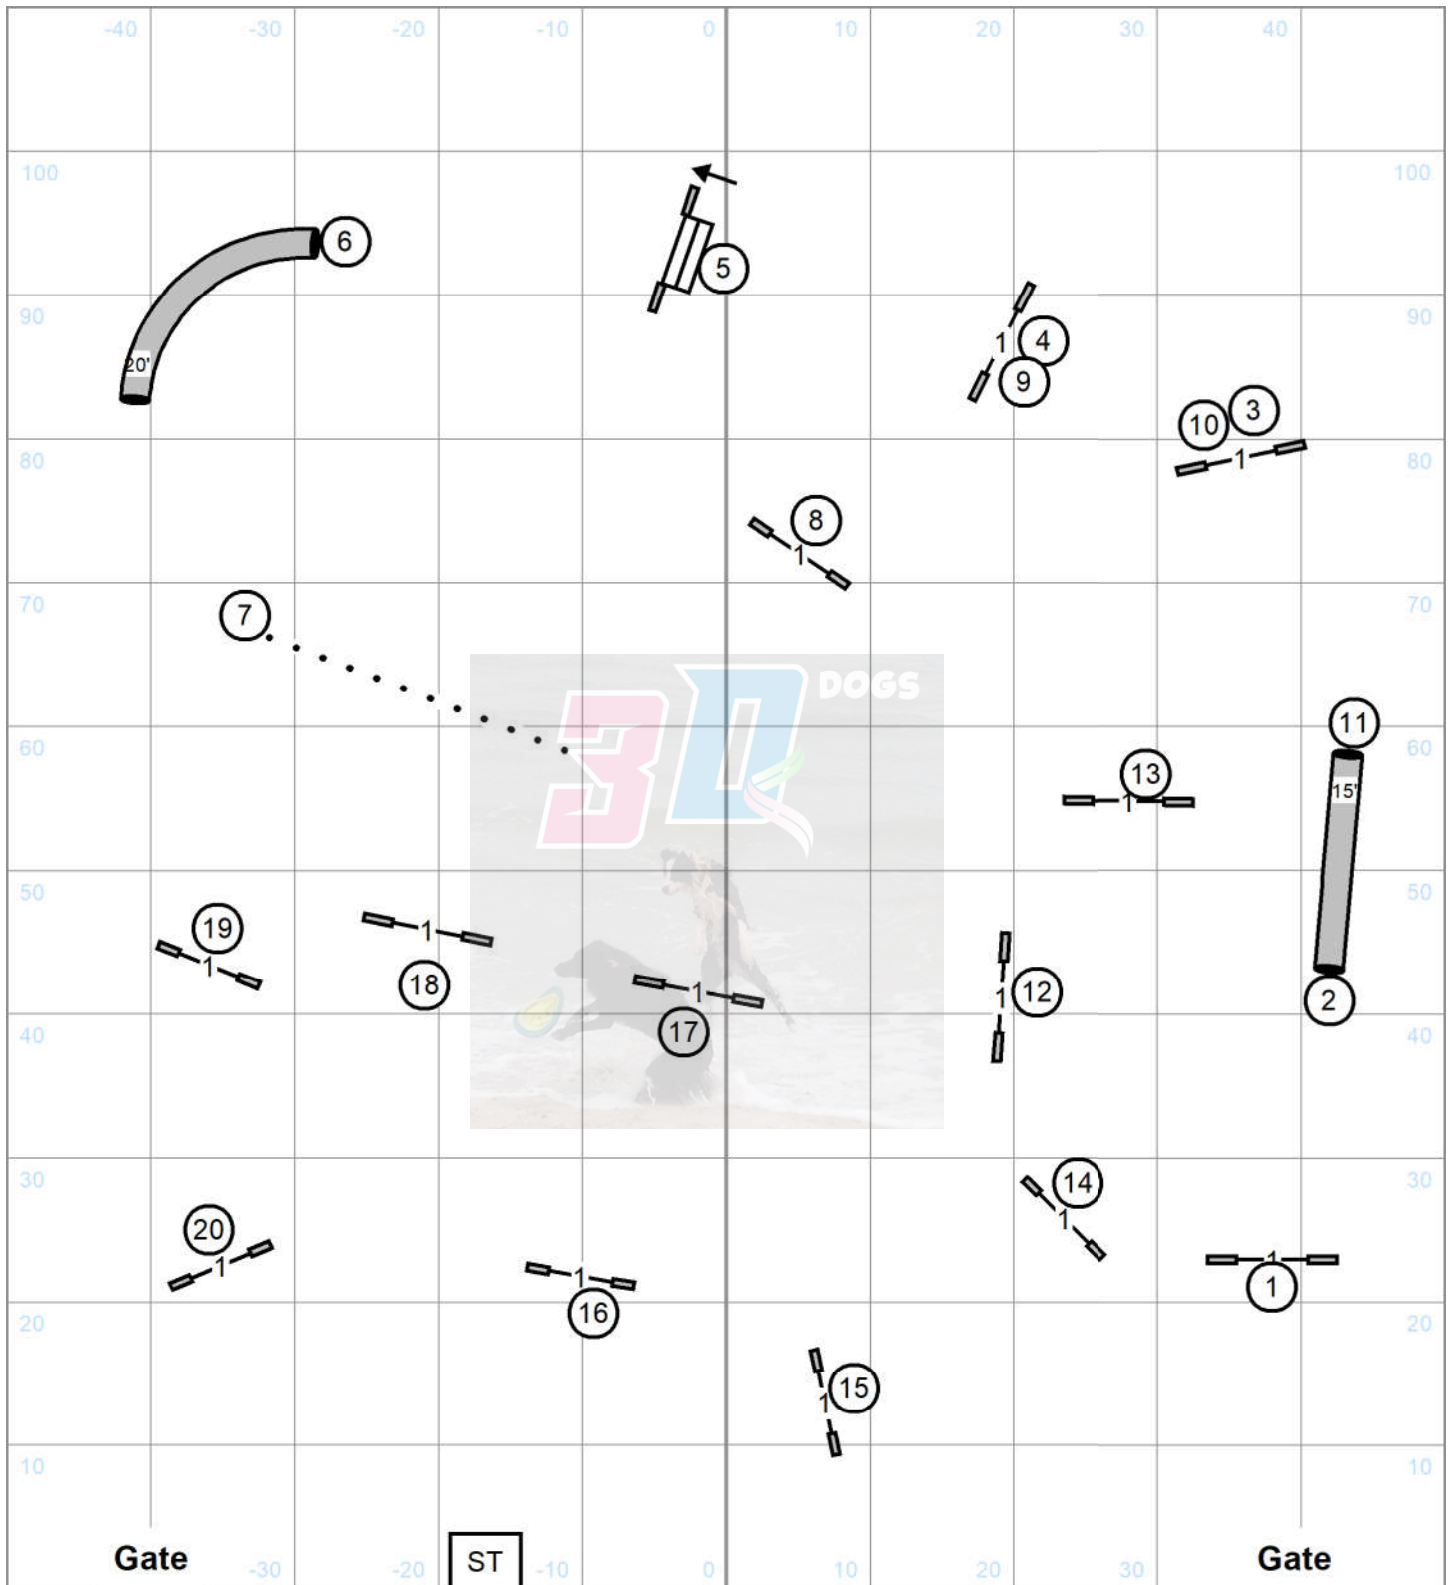

Gate

ST

Gate

Tampa Bay German Shepherd Dog Club
Brooksville, FL
Judge Darryl Warren
Saturday November 16, 2024
Premier JWW

Please enter at #16
Good Luck!