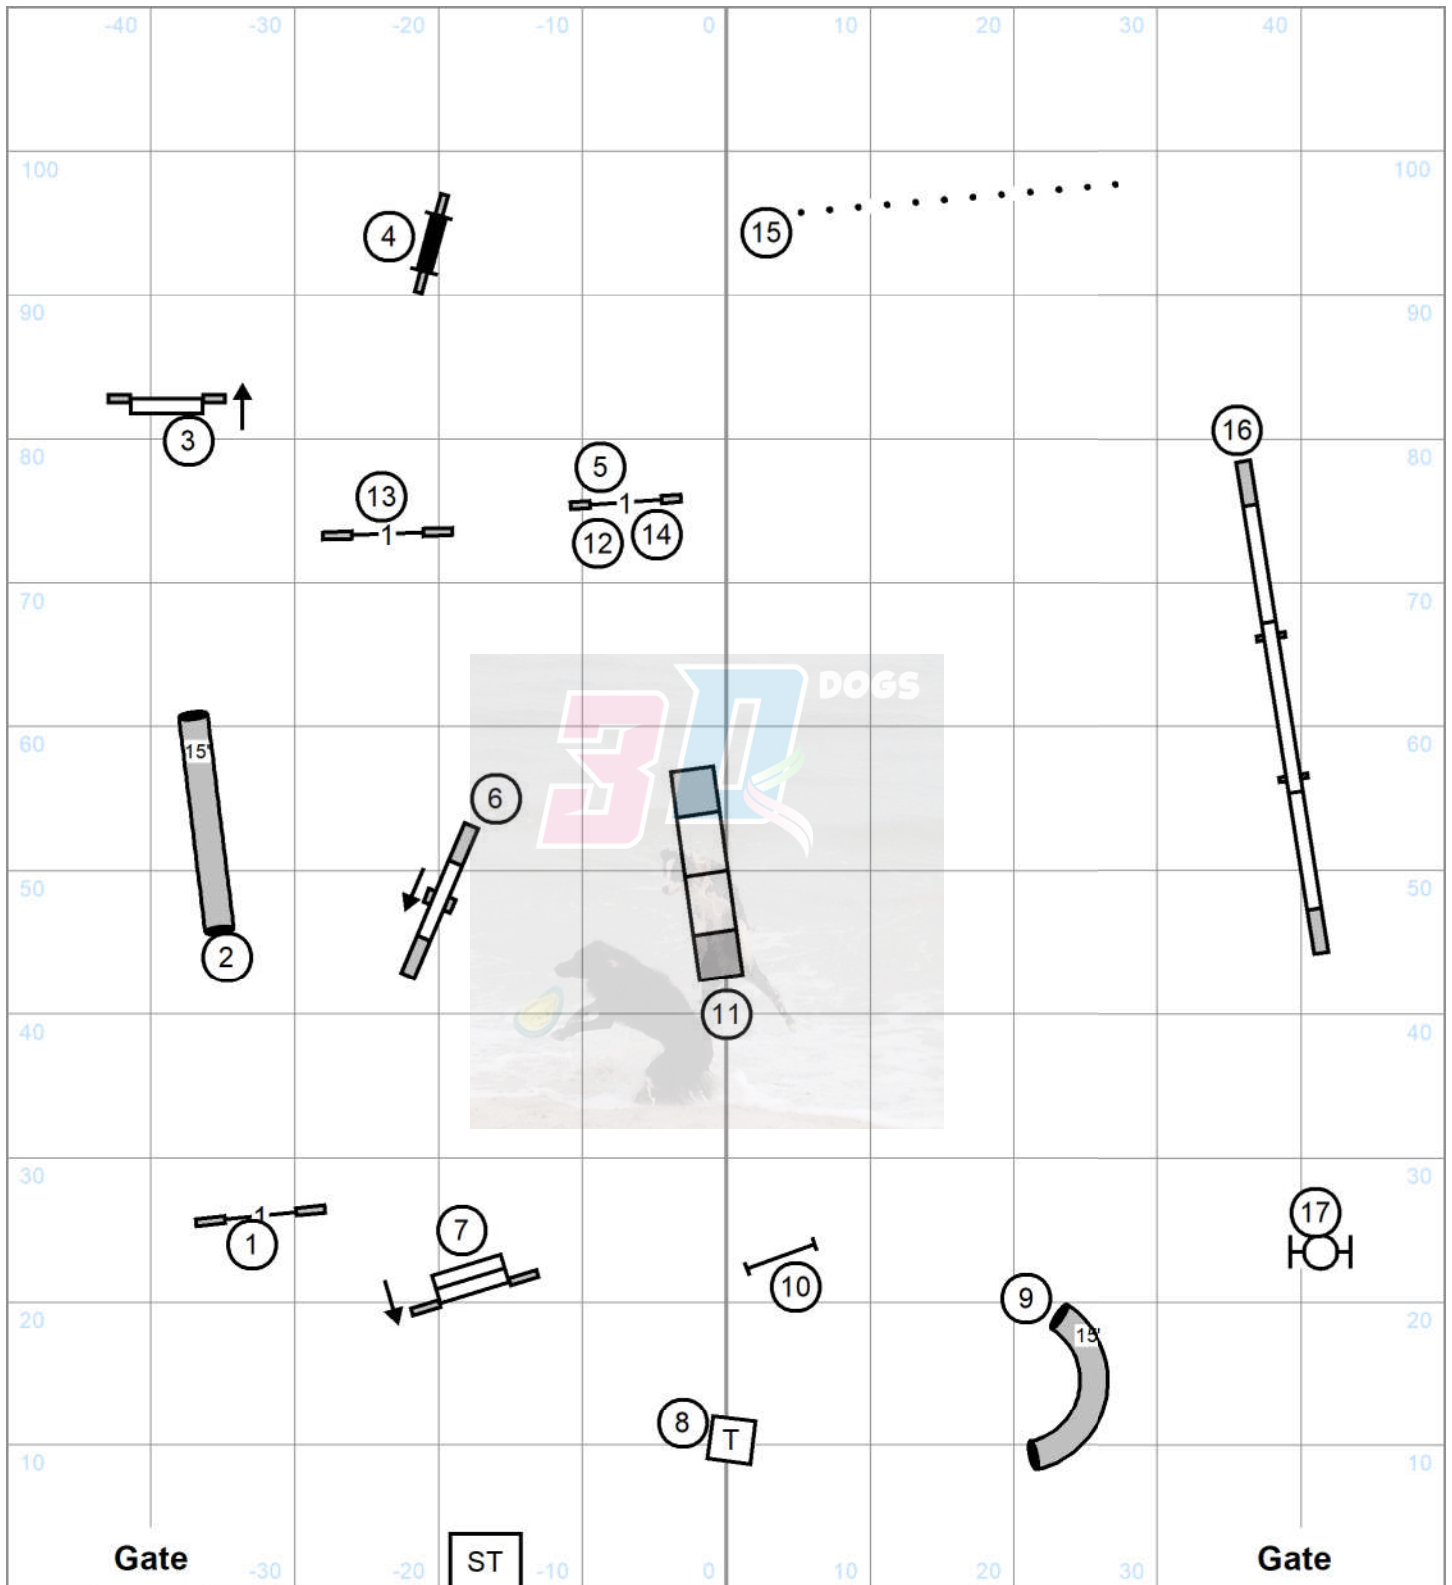

Tampa Bay German Shepherd Dog Club

Brooksville, FL

Judge Darryl Warren

Saturday November 16, 2024

Open Standard

Please enter at #14
Good Luck!