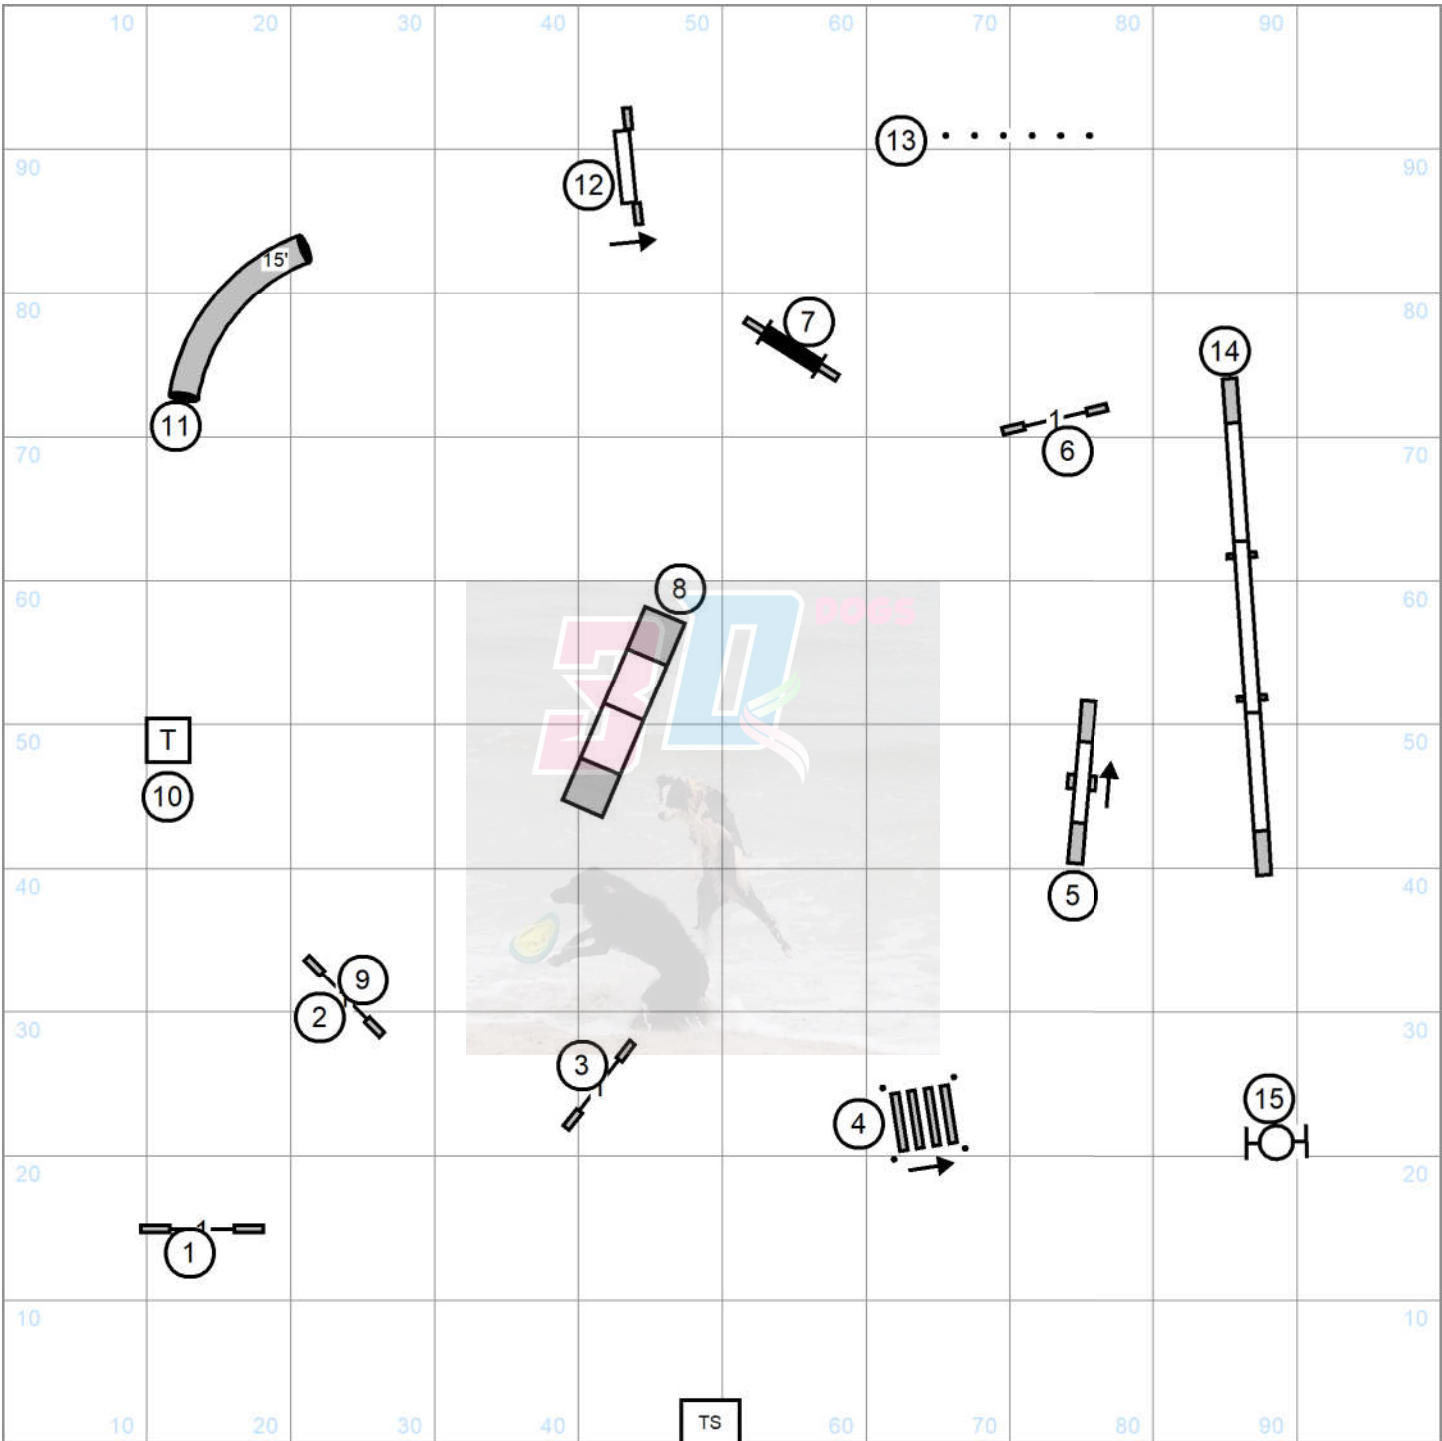

Dog Obedience Club of Las Cruces

Novice Standard

100 x 100 La Mesa, NM

Judge Darryl Warren

Friday November 29, 2024

Please enter at #13
Good Luck