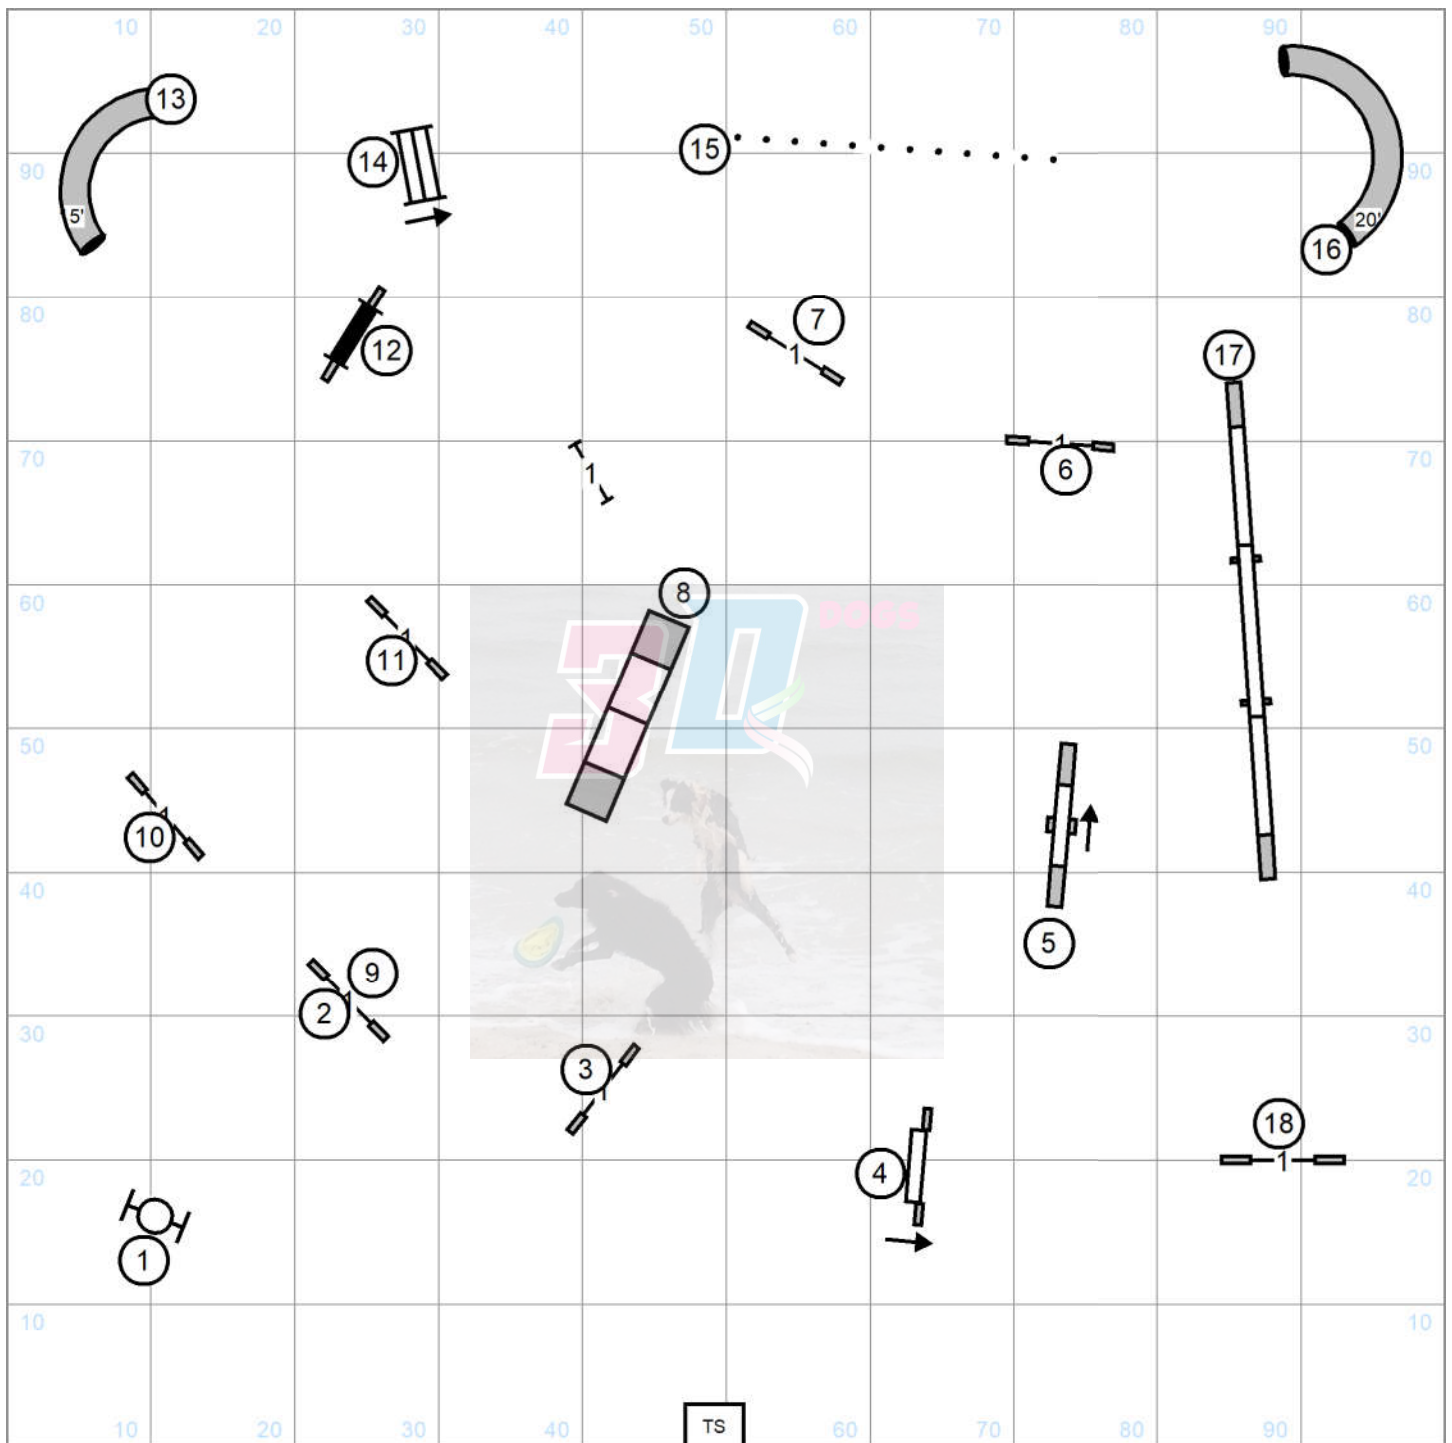

Dog Obedience Club of Las Cruces

**Premier JWW**

100 x 100 La Mesa, NM

Judge Darryl Warren

Friday November 29, 2024

**Please enter at #15  
Good Luck**

TS

Dog Obedience Club of Las Cruces

**Premier Standard**

100 x 100 La Mesa, NM

Judge Darryl Warren

Friday November 29, 2024

**Please enter at #15**  
**Good Luck**

Dog Obedience Club of Las Cruces

**Master JWW**

100 x 100 La Mesa, NM

Judge Darryl Warren

Friday November 29, 2024

**Please enter at #15  
Good Luck**

Please enter at #15  
Good Luck

Dog Obedience Club of Las Cruces

**Master Standard**

100 x 100 La Mesa, NM

Judge Darryl Warren

Friday November 29, 2024

Dog Obedience Club of Las Cruces

**Open JWW**

100 x 100 La Mesa, NM

Judge Darryl Warren

Friday November 29, 2024

**Please enter at #13  
Good Luck**

Please enter at #13  
Good Luck