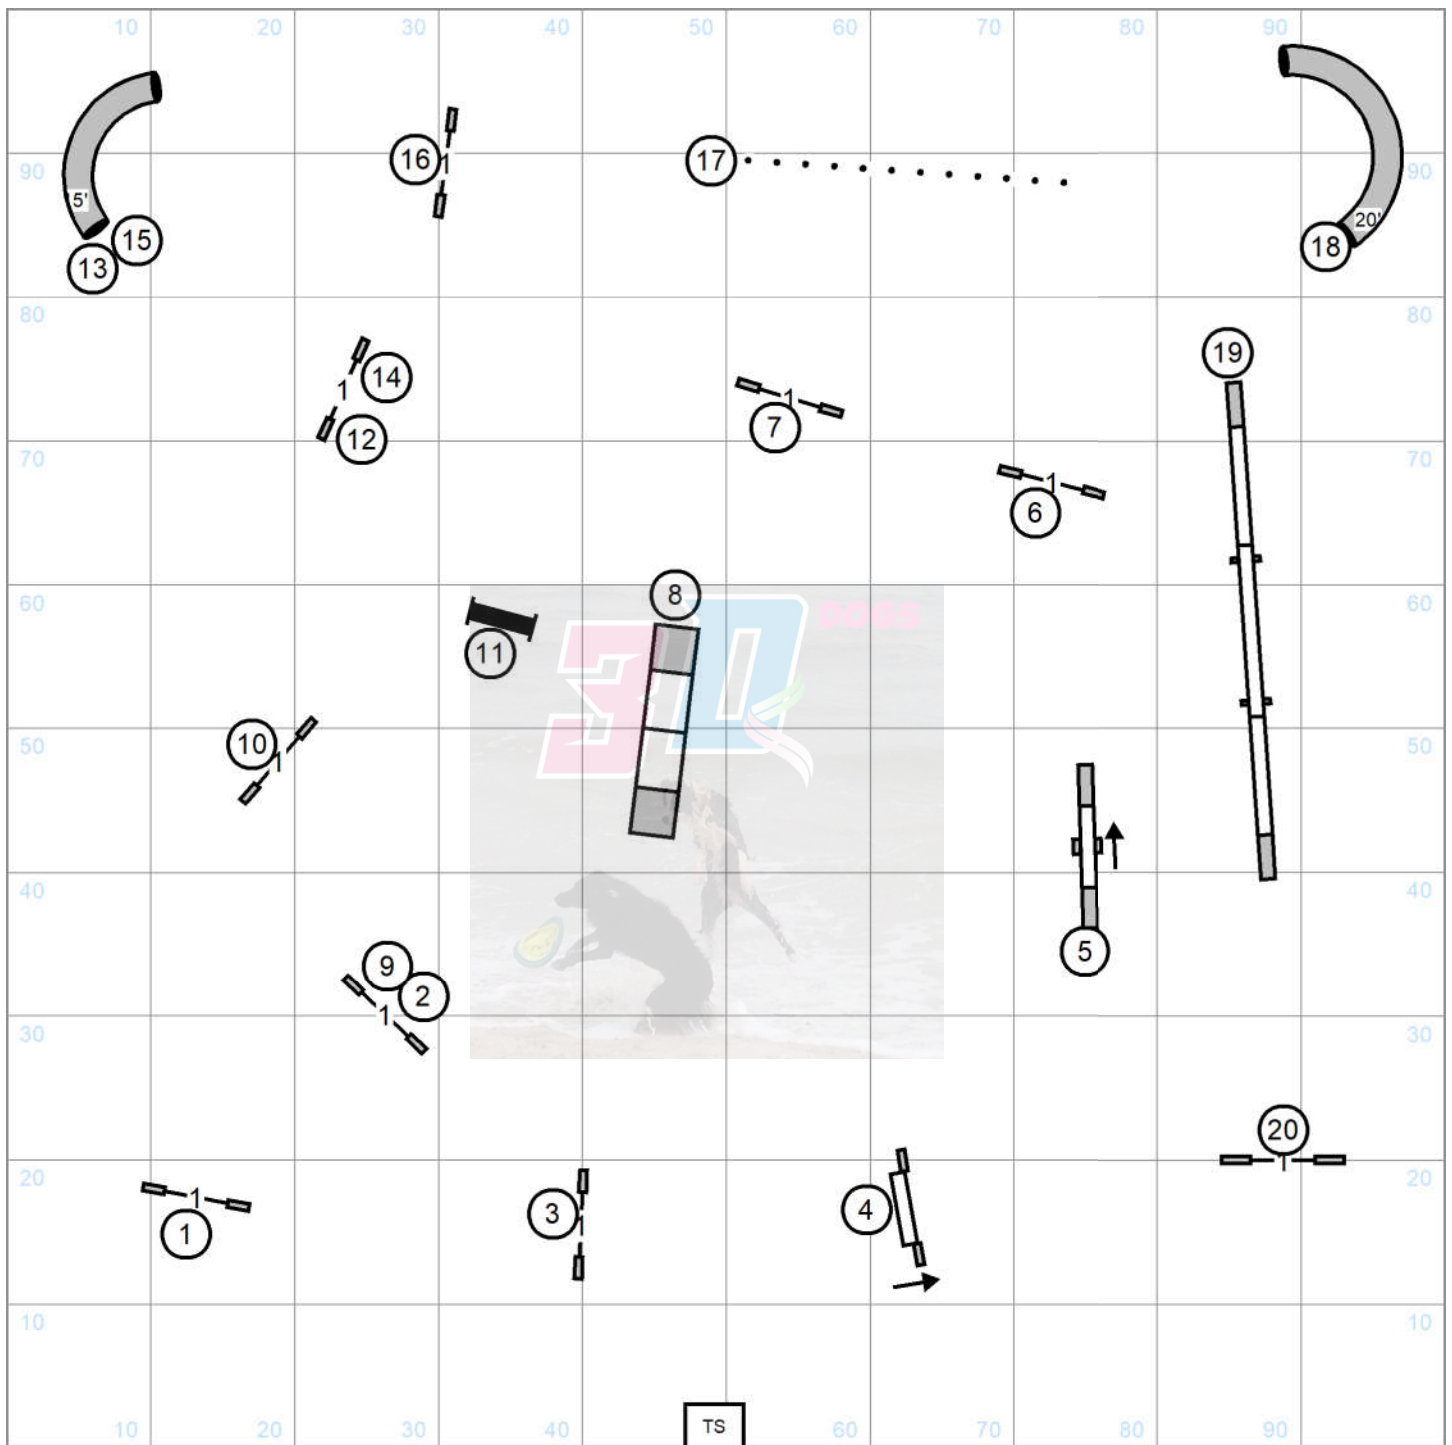

Dog Obedience Club of Las Cruces

**Premier JWW**

100 x 100 La Mesa, NM

Judge Darryl Warren

Friday November 29, 2024

**Please enter at #15  
Good Luck**

TS

Dog Obedience Club of Las Cruces

**Premier Standard**

100 x 100 La Mesa, NM

Judge Darryl Warren

Friday November 29, 2024

**Please enter at #15**  
**Good Luck**

Dog Obedience Club of Las Cruces

**Master JWW**

100 x 100 La Mesa, NM

Judge Darryl Warren

Friday November 29, 2024

**Please enter at #15  
Good Luck**

Please enter at #15  
Good Luck

Dog Obedience Club of Las Cruces

**Master Standard**

100 x 100 La Mesa, NM

Judge Darryl Warren

**Please enter at #13**  
**Good Luck**

Master Send 6-4-3 ————  
 Open Send 5-2 - - - - -  
 Novice 5-2 ······

Use the **3** for points in Novice/Open

Dog Obedience Club of Las Cruces  
**FAST**  
 100 x 100 La Mesa, NM  
 Judge Darryl Warren  
 Friday November 29, 2024