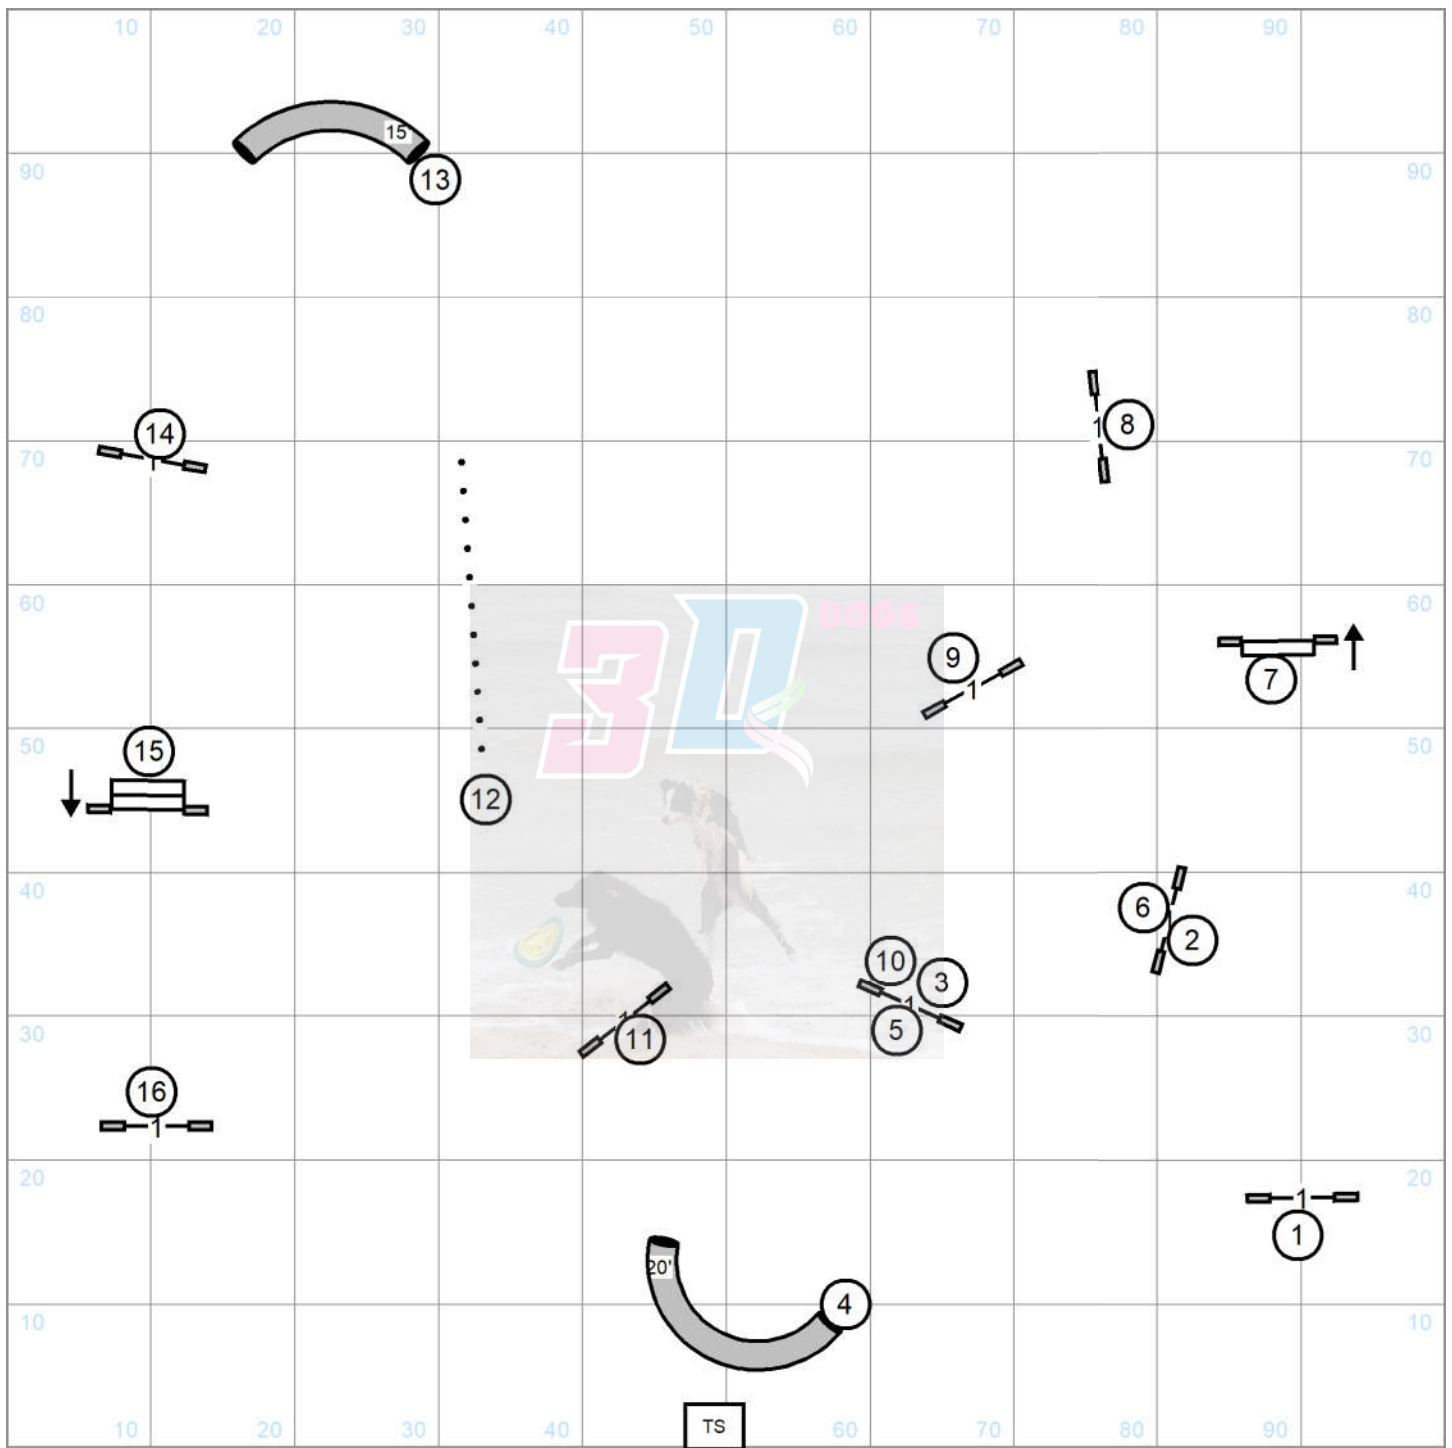

Judge Darryl Warren

Friday November 29, 2024

**Please enter at #15  
Good Luck**

Please enter at #15  
Good Luck

Dog Obedience Club of Las Cruces

**Master Standard**

100 x 100 La Mesa, NM

Judge Darryl Warren

Friday November 29, 2024

Dog Obedience Club of Las Cruces

**Open JWW**

100 x 100 La Mesa, NM

Judge Darryl Warren

Friday November 29, 2024

**Please enter at #13  
Good Luck**

Please enter at #13  
Good Luck