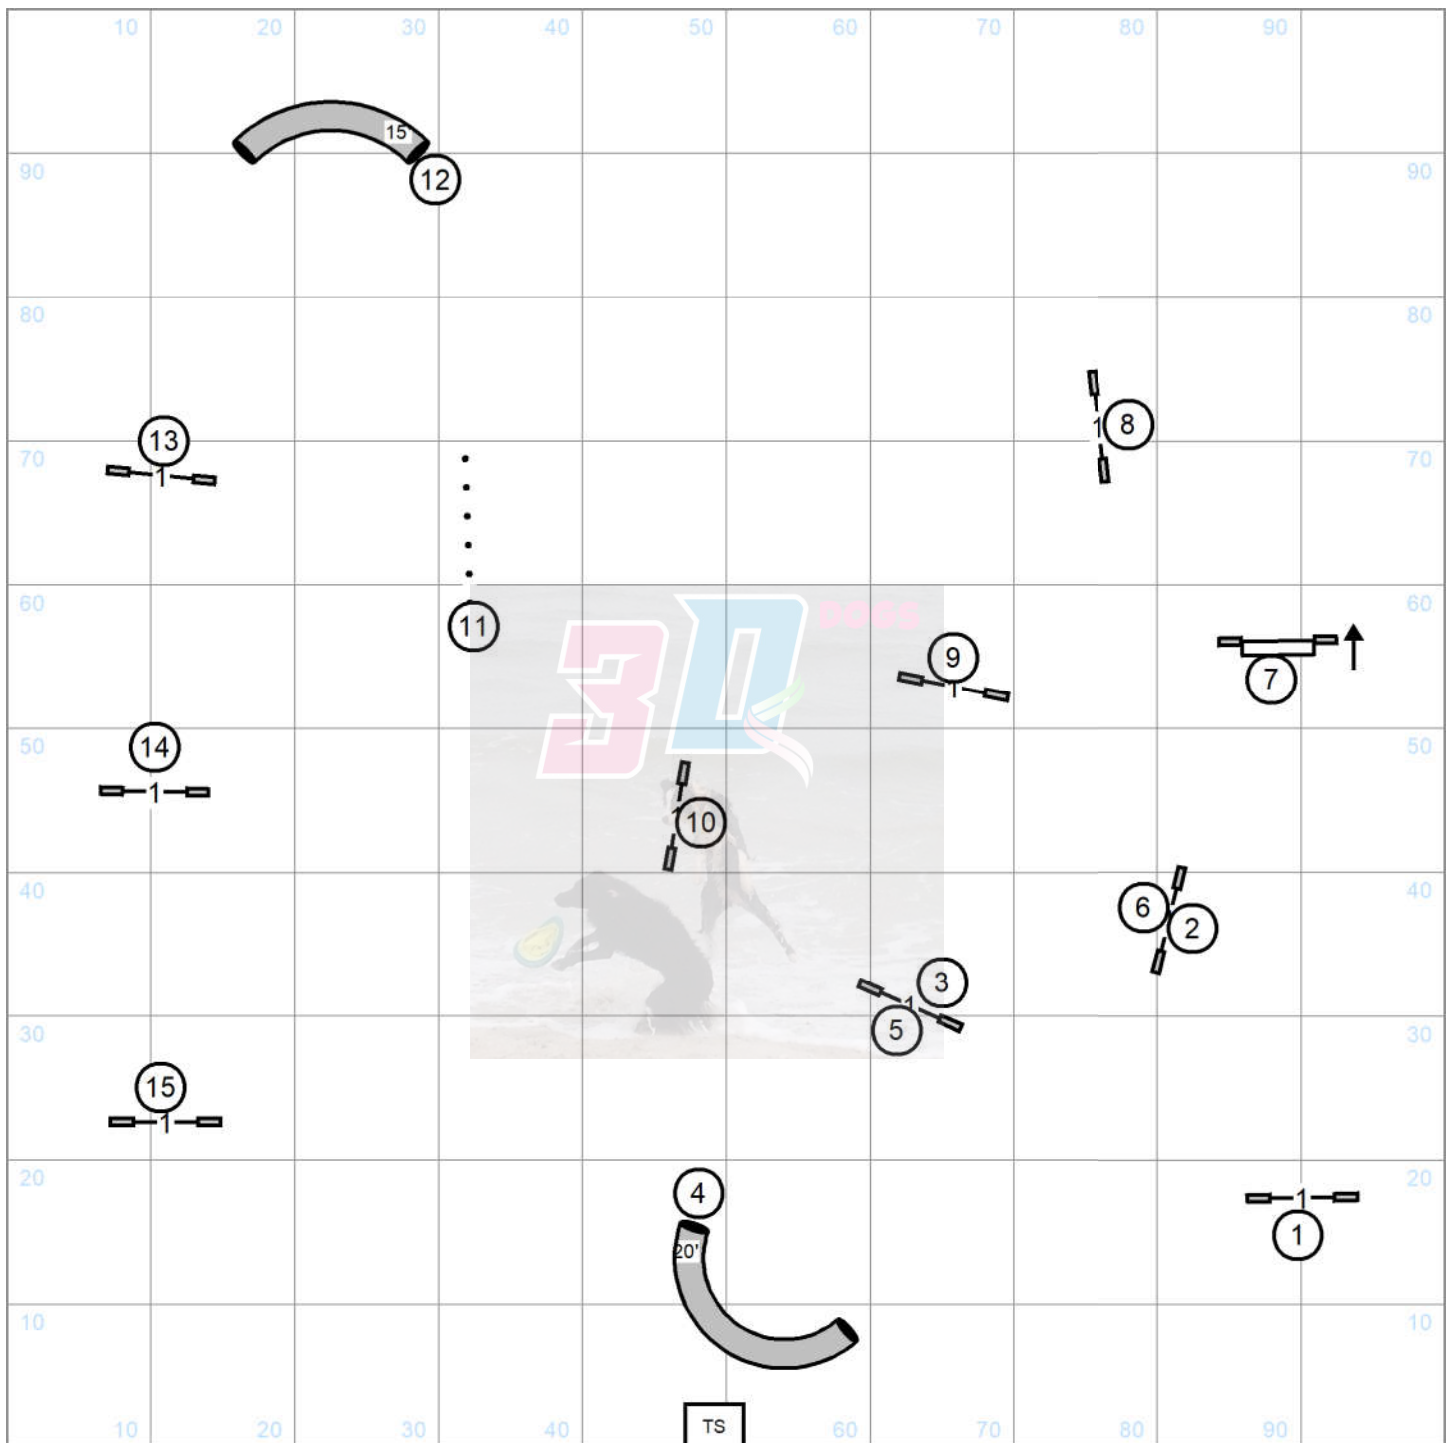

Dog Obedience Club of Las Cruces

Novice JWW

100 x 100 La Mesa, NM

Judge Darryl Warren

Friday November 29, 2024

**Please enter at #11
Good Luck**