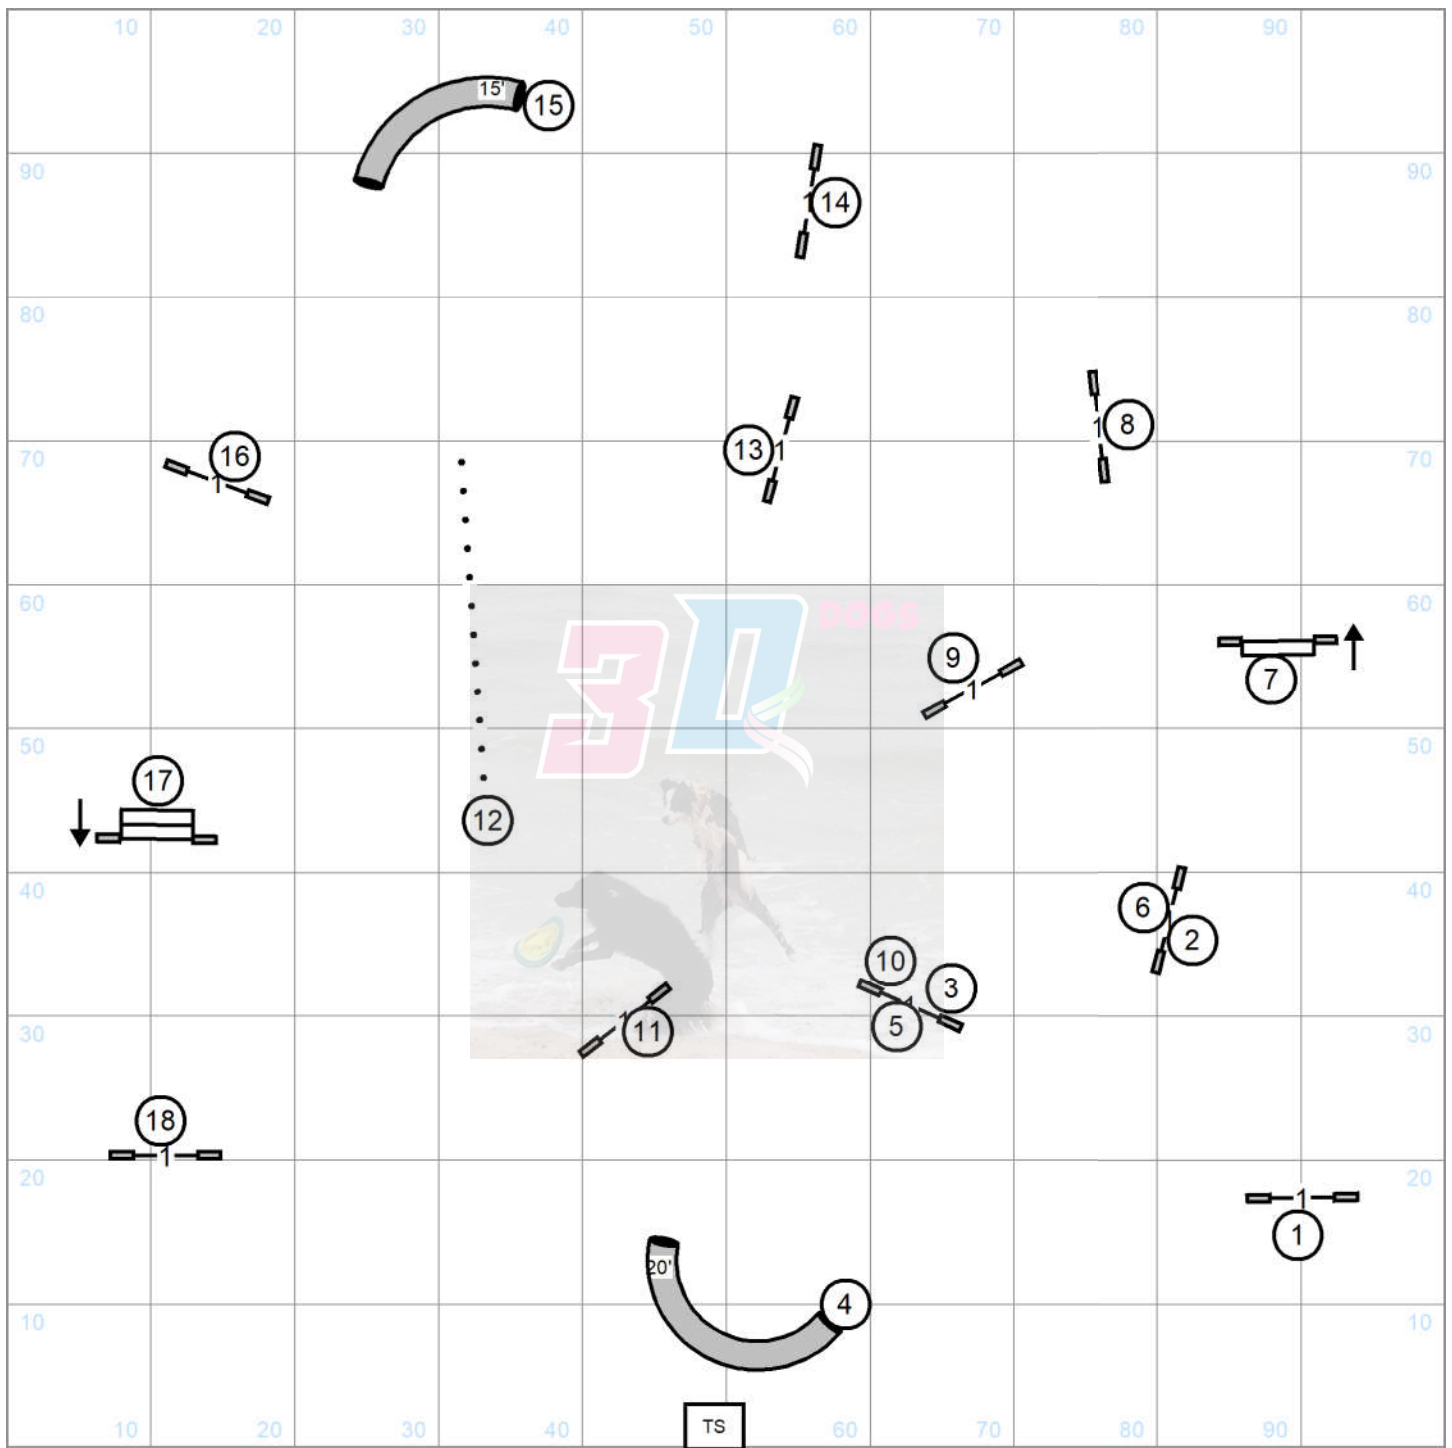

Dog Obedience Club of Las Cruces

**Premier JWW**

100 x 100 La Mesa, NM

Judge Darryl Warren

Friday November 29, 2024

**Please enter at #15  
Good Luck**

TS

Dog Obedience Club of Las Cruces

**Premier Standard**

100 x 100 La Mesa, NM

Judge Darryl Warren

Friday November 29, 2024

**Please enter at #15**  
**Good Luck**

Dog Obedience Club of Las Cruces

**Master JWW**

100 x 100 La Mesa, NM

Judge Darryl Warren

Friday November 29, 2024

**Please enter at #15  
Good Luck**

Please enter at #15  
Good Luck

Dog Obedience Club of Las Cruces

**Master Standard**

100 x 100 La Mesa, NM

Judge Darryl Warren

**Please enter at #13**  
**Good Luck**

Master Send 6-4-3 ————  
 Open Send 5-2 - - - - -  
 Novice 5-2 ······

Use the **3** for points in Novice/Open

Dog Obedience Club of Las Cruces  
**FAST**  
 100 x 100 La Mesa, NM  
 Judge Darryl Warren  
 Friday November 29, 2024