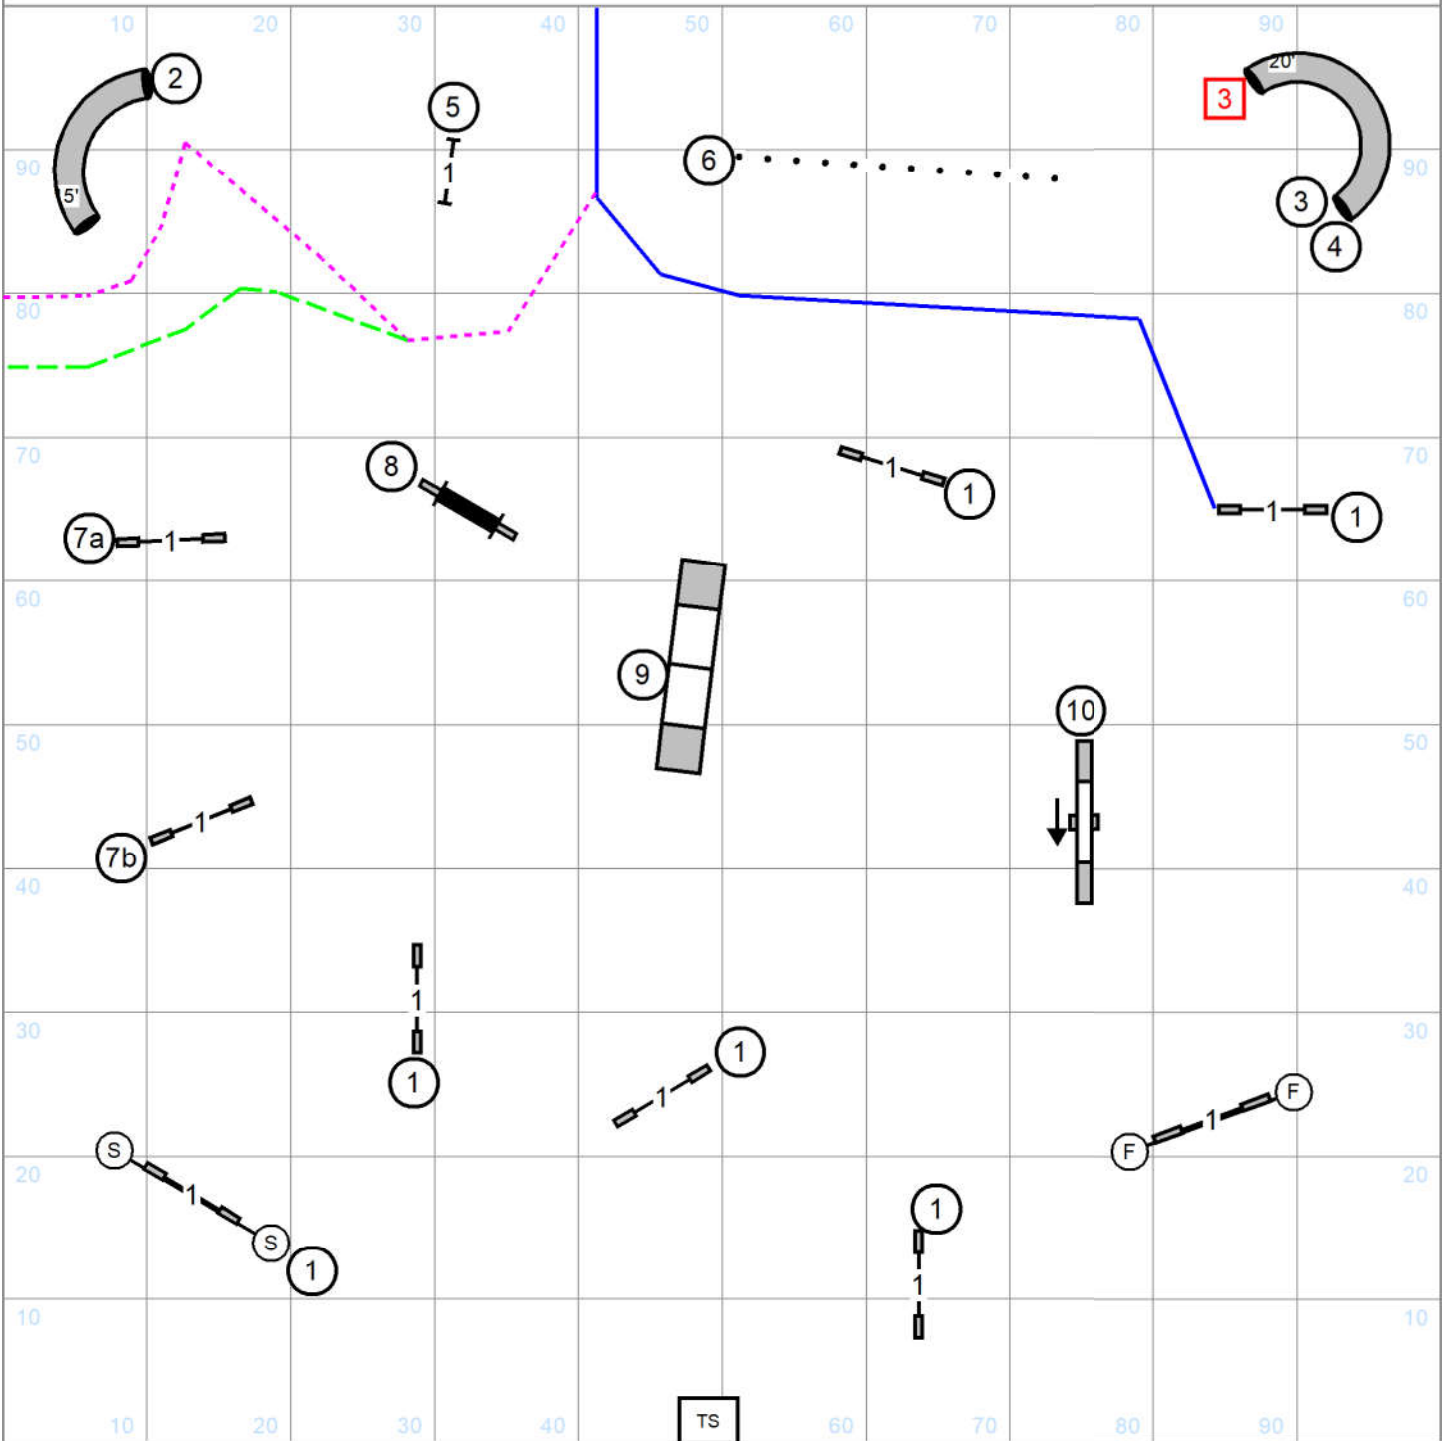

Judge Darryl Warren

Friday November 29, 2024

**Please enter at #11  
Good Luck**

Dog Obedience Club of Las Cruces

**Novice Standard**

100 x 100 La Mesa, NM

Judge Darryl Warren

Friday November 29, 2024

**Please enter at #13**  
**Good Luck**

Master Send 6-4-3 ————  
 Open Send 5-2 - - - - -  
 Novice 5-2 ······

Use the **3** for points in Novice/Open

Dog Obedience Club of Las Cruces  
**FAST**  
 100 x 100 La Mesa, NM  
 Judge Darryl Warren  
 Friday November 29, 2024