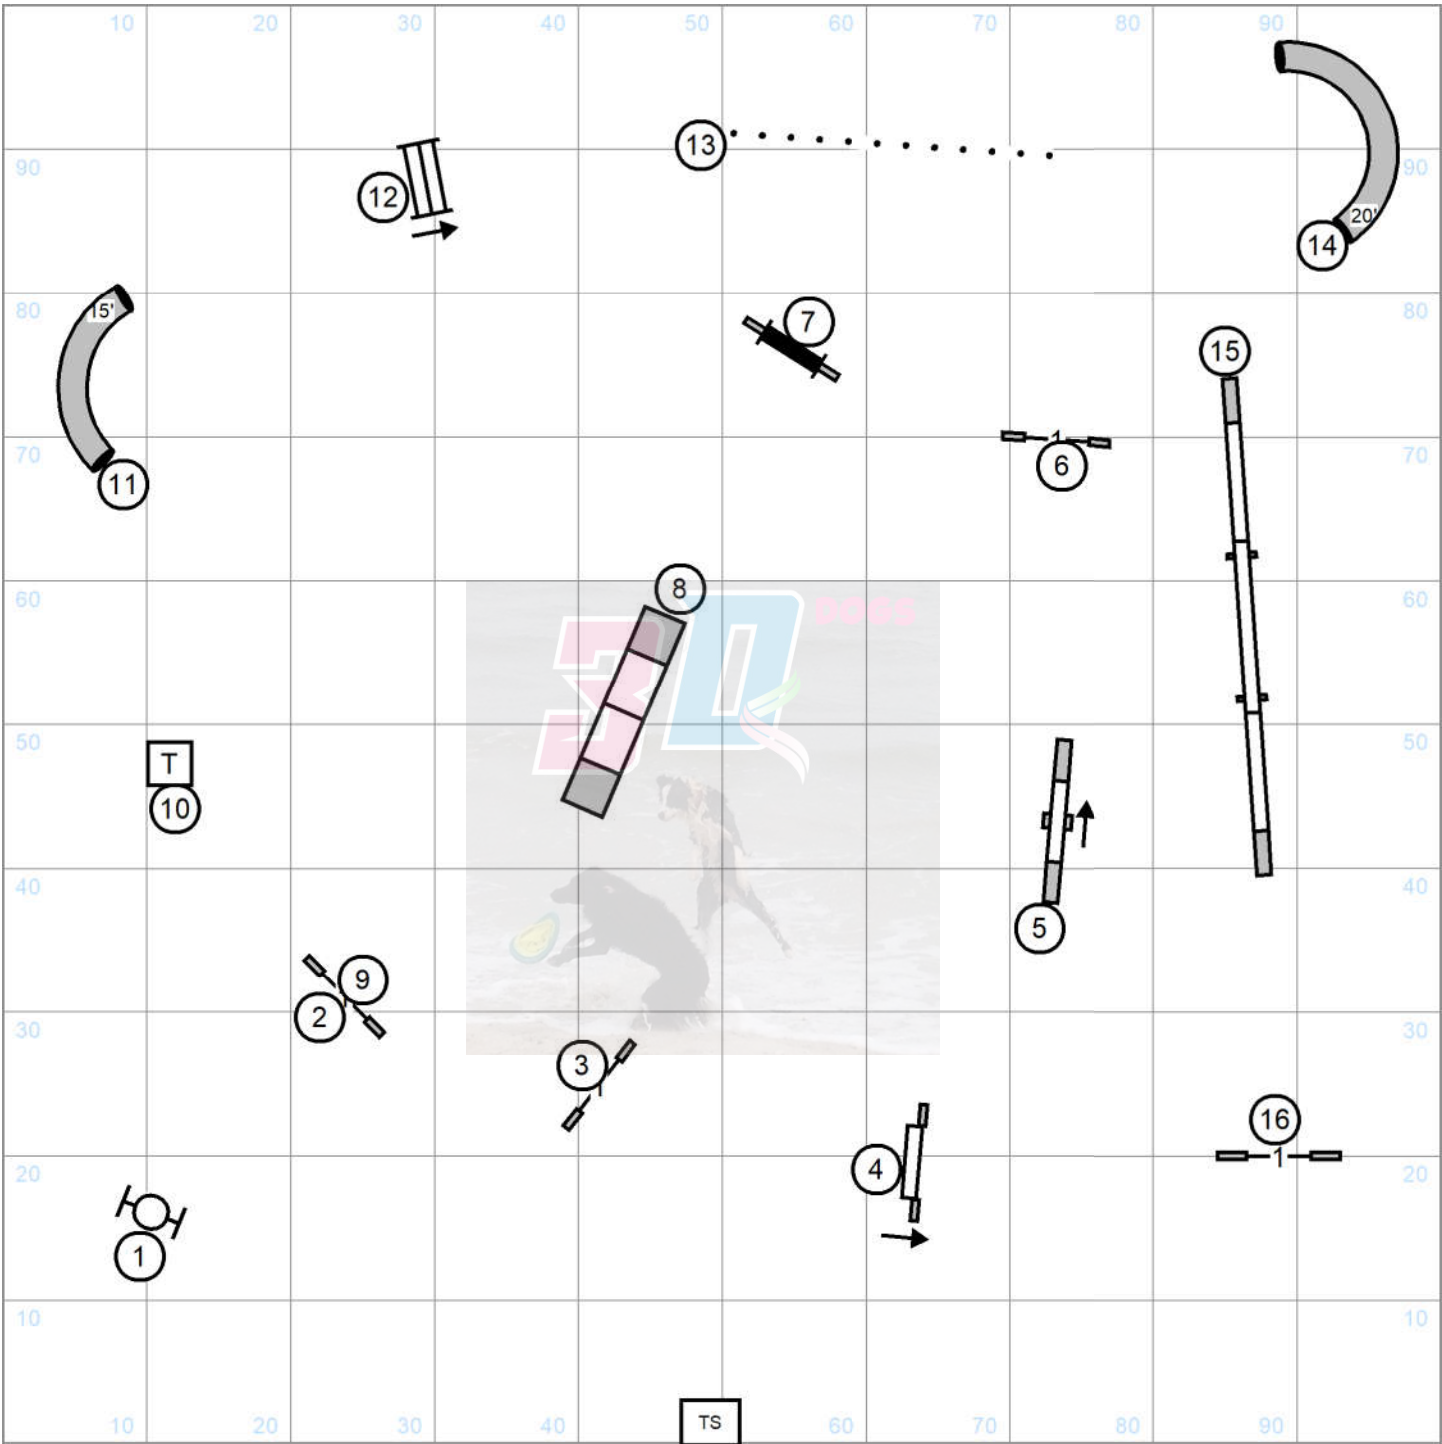

Friday November 29, 2024

Dog Obedience Club of Las Cruces

**Open JWW**

100 x 100 La Mesa, NM

Judge Darryl Warren

Friday November 29, 2024

**Please enter at #13  
Good Luck**

Please enter at #13  
Good Luck

Dog Obedience Club of Las Cruces

**Open Standard**

100 x 100 La Mesa, NM

Judge Darryl Warren

Friday November 29, 2024

Dog Obedience Club of Las Cruces

**Novice JWW**

100 x 100 La Mesa, NM