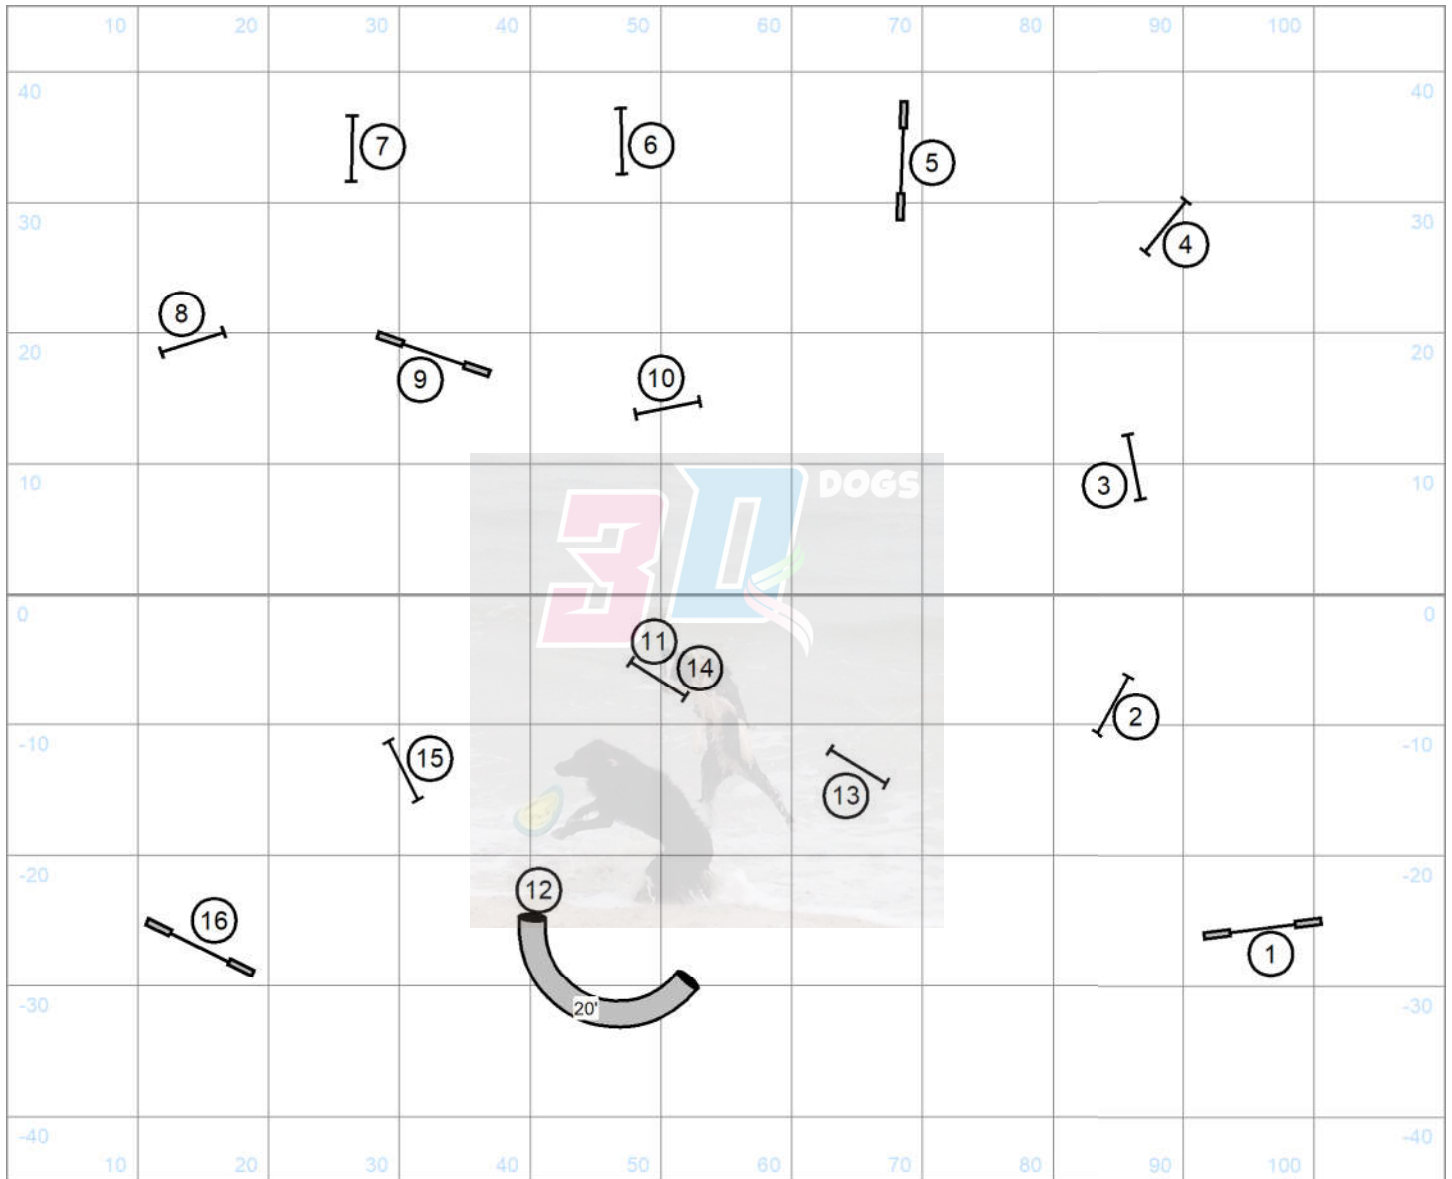

Open Jumpers Round 2

Judged by: Darryl Warren
Saturday October 19, 2024
FLPHASC
Baker, FL
110 X 90 Indoors

Please enter at # 13
Good Luck