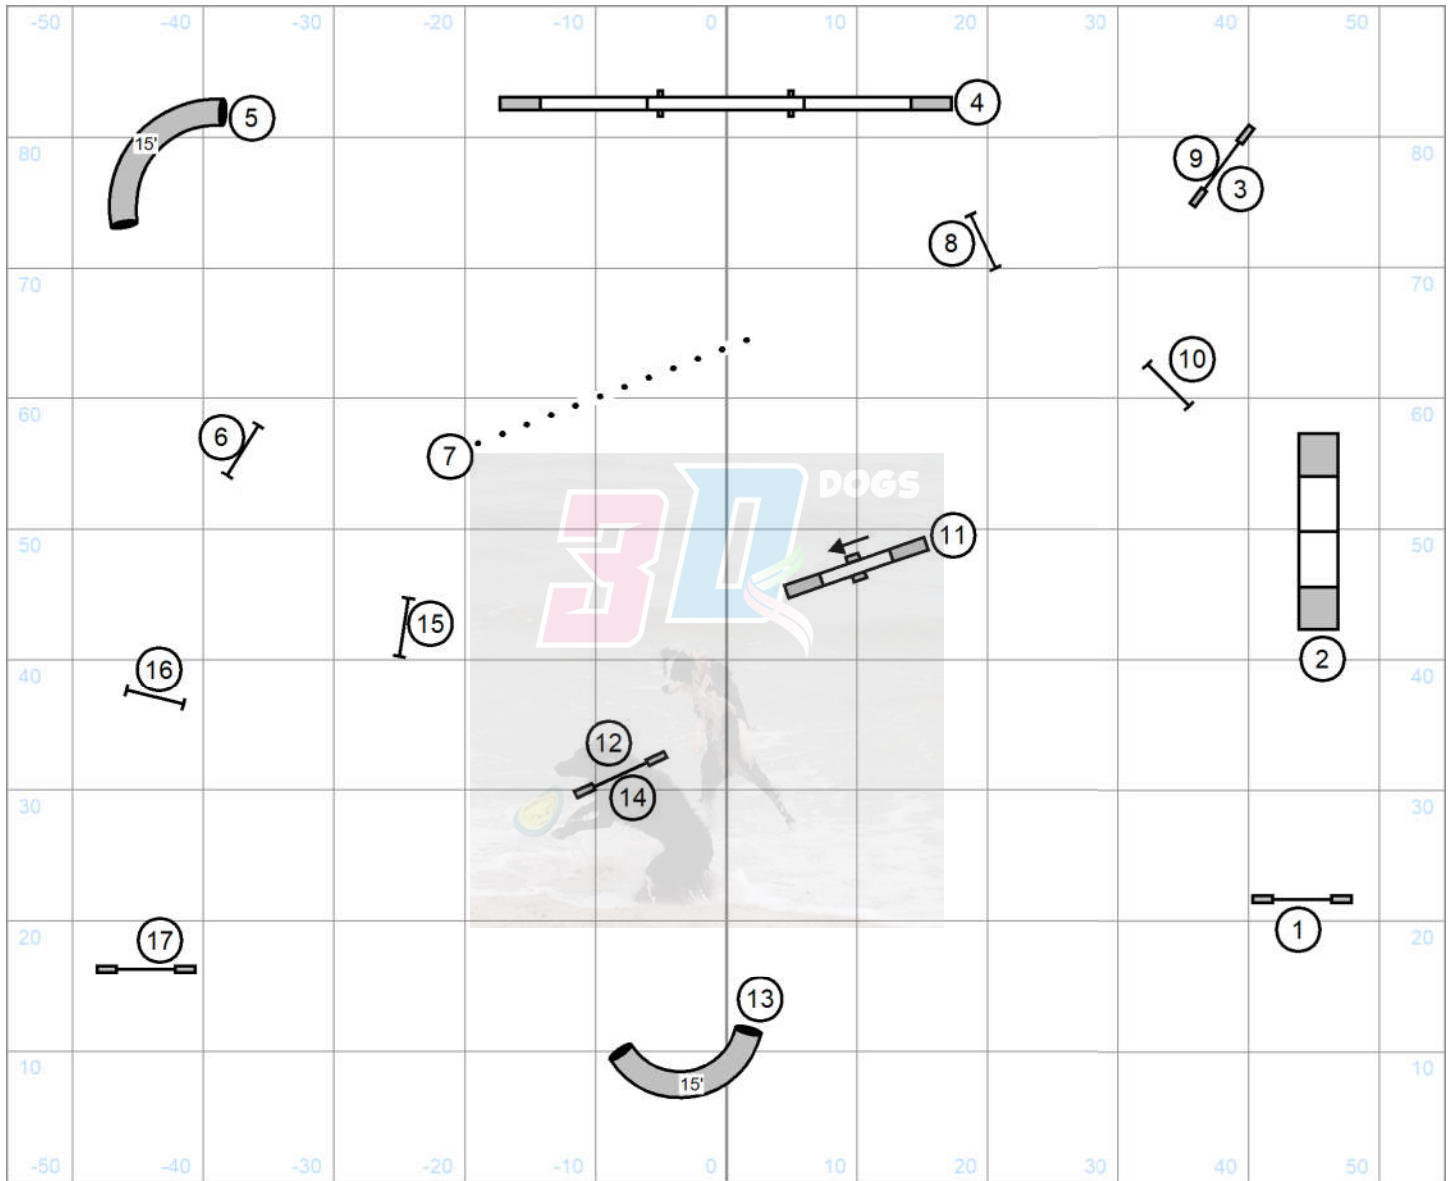

Open Regular Rd 1
Judged by: Darryl Warren
Saturday October 19, 2024
FLPASC
Baker, FL
110 X 90 Indoors

Please enter at #14
Good Luck