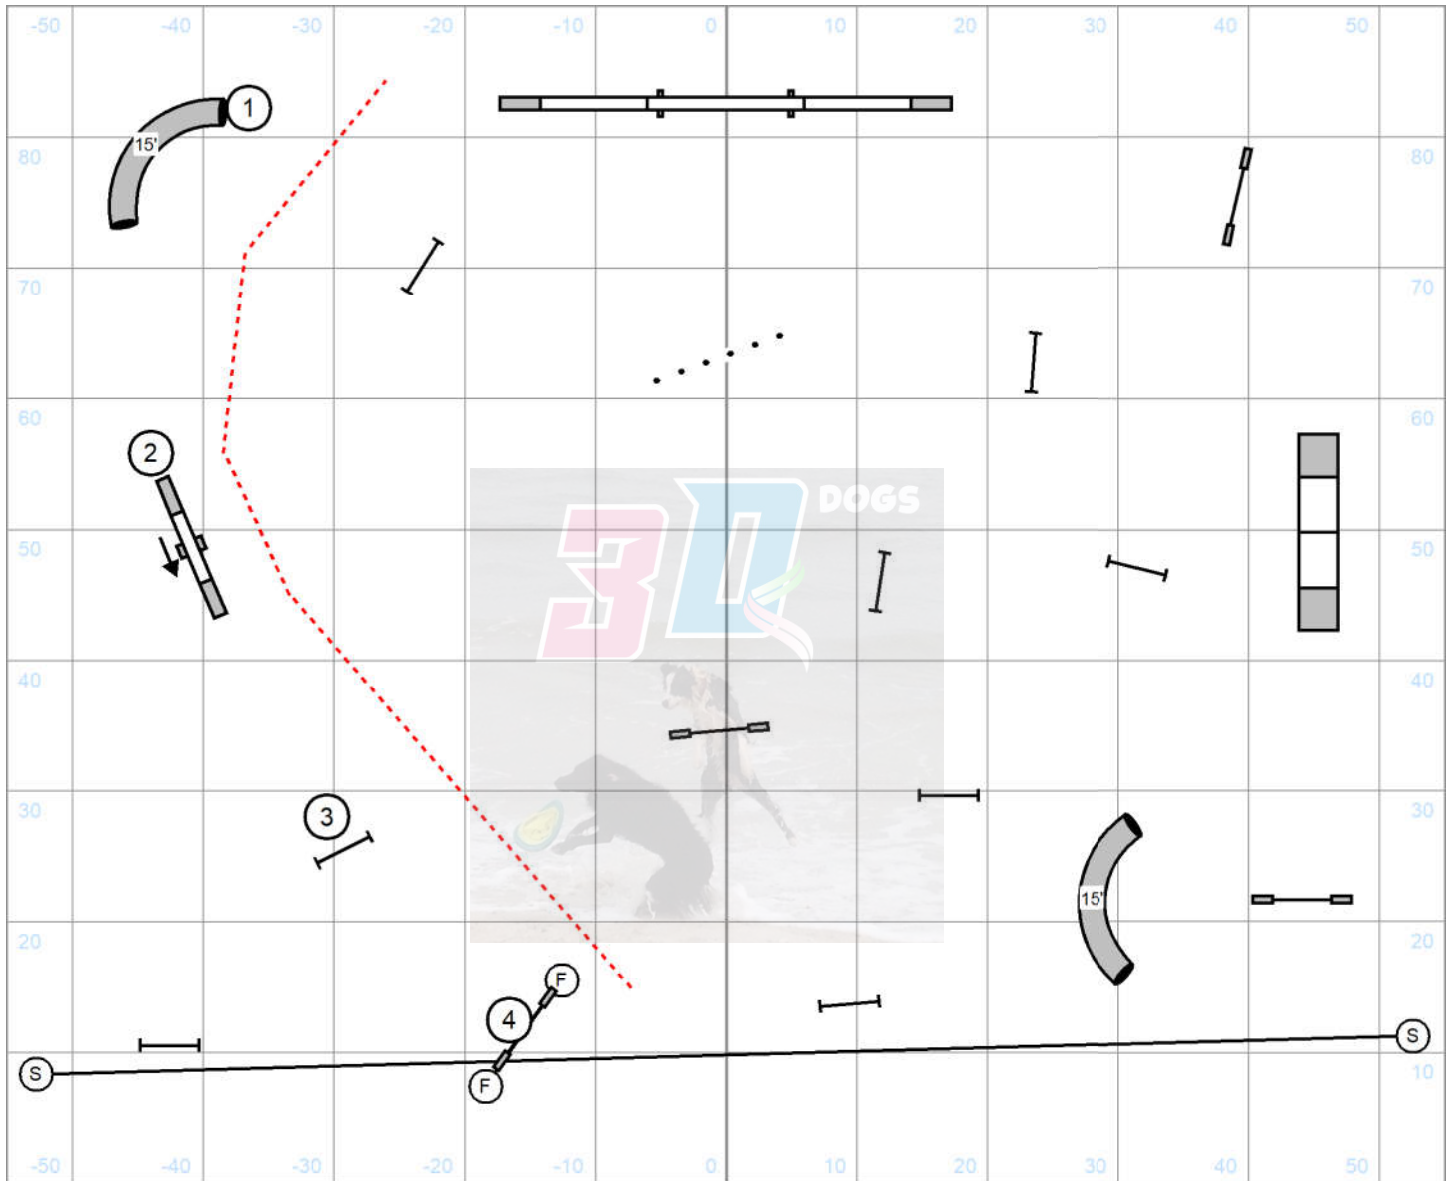

Open Gamblers Rd 1

Judged by: Darryl Warren
 Saturday October 19, 2024
 FLPHASC
 Baker, FL
 110 X 90 Indoors
 20-24"=15 16"=17 4-12"=17

Distance 2 & 3
 Discrim 1-2

Novice Gamblers Rd 1

Judged by: Darryl Warren
 Saturday October 19, 2024
 FLPHASC
 Baker, FL
 110 X 90 Indoors
 20-24"=16 16"=18 4-12"=20

Distance 1 & 3

Novice Gamblers Rd 2

Judged by: Darryl Warren
 Saturday October 19, 2024
 FLPHASC
 Baker, FL
 110 X 90 Indoors
 20-24"=14 16"=16 4-12"=18

Distance 2 & 4
 Direction 2-3

Elite Jumpers RD 1
 Judged by: Darryl Warren
 Saturday October 19, 2024
 FLPHASC
 Baker, FL
 110 X 90 Indoors