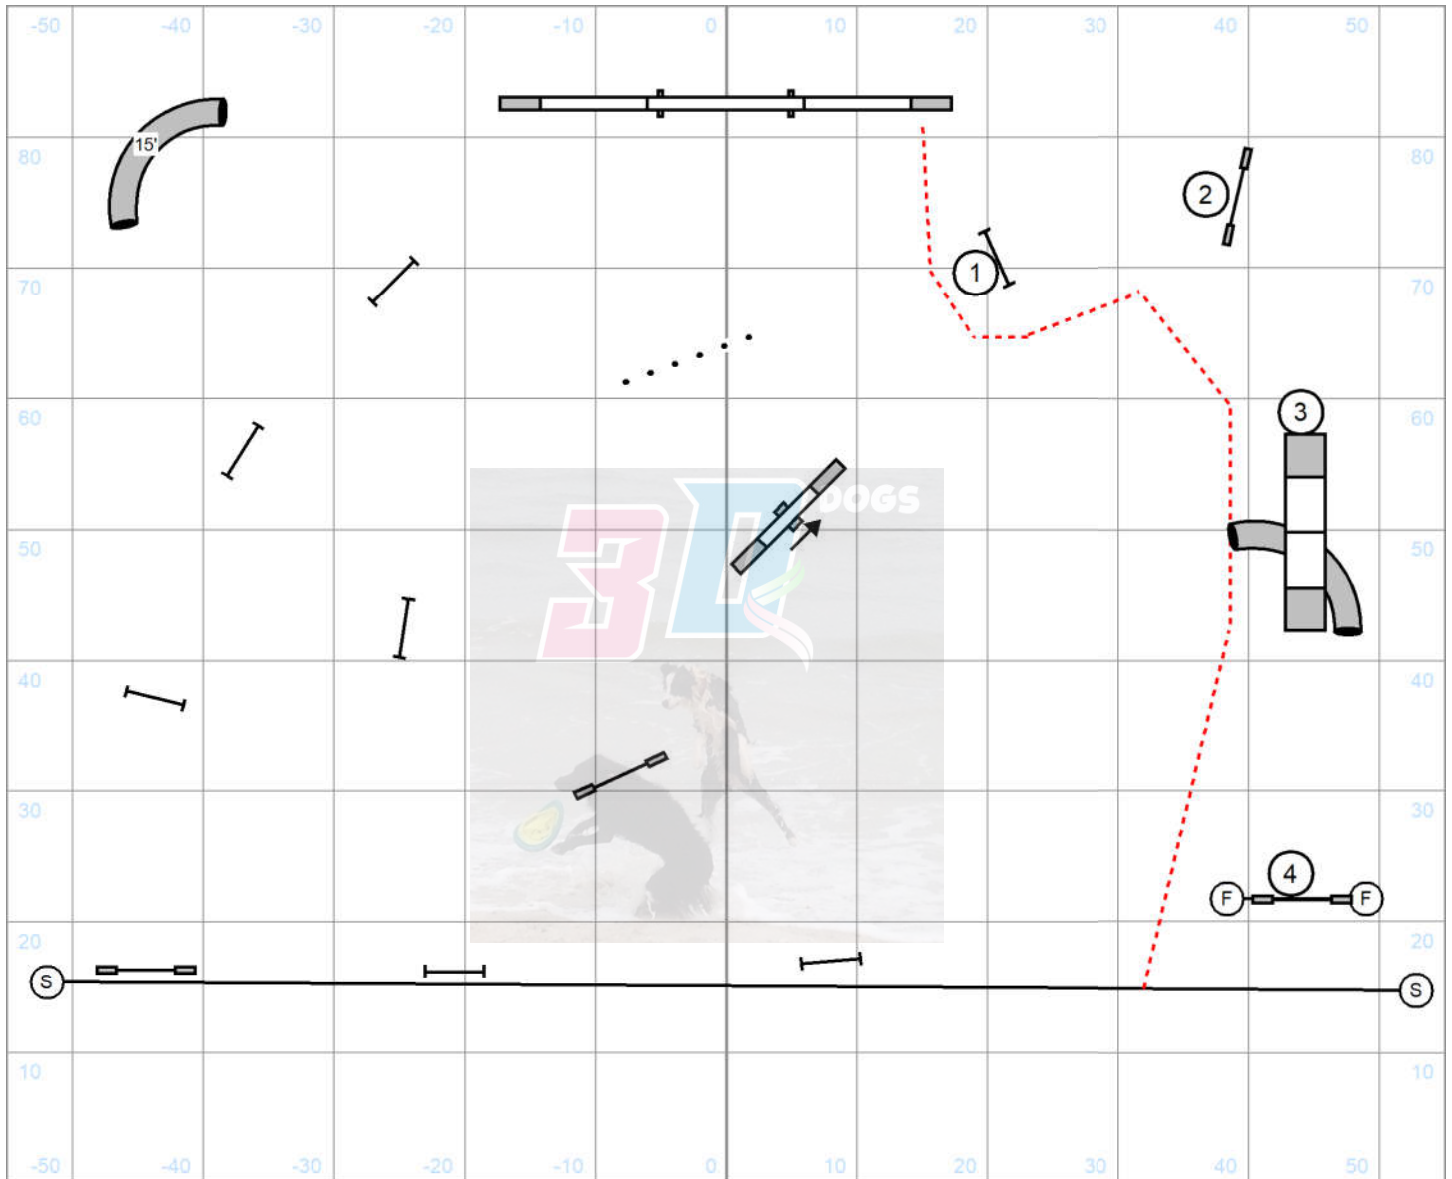

Open Gamblers Rd 1

Judged by: Darryl Warren
 Saturday October 19, 2024
 FLPHASC
 Baker, FL
 110 X 90 Indoors
 20-24"=15 16"=17 4-12"=17

Distance 2 & 3
 Discrim 1-2

Novice Gamblers Rd 1

Judged by: Darryl Warren
 Saturday October 19, 2024
 FLPHASC
 Baker, FL
 110 X 90 Indoors
 20-24"=16 16"=18 4-12"=20

Distance 1 & 3

Novice Gamblers Rd 2

Judged by: Darryl Warren
 Saturday October 19, 2024
 FLPHASC
 Baker, FL
 110 X 90 Indoors
 20-24"=14 16"=16 4-12"=18

Distance 2 & 4
 Direction 2-3

Elite Jumpers RD 1
 Judged by: Darryl Warren
 Saturday October 19, 2024
 FLPHASC
 Baker, FL
 110 X 90 Indoors