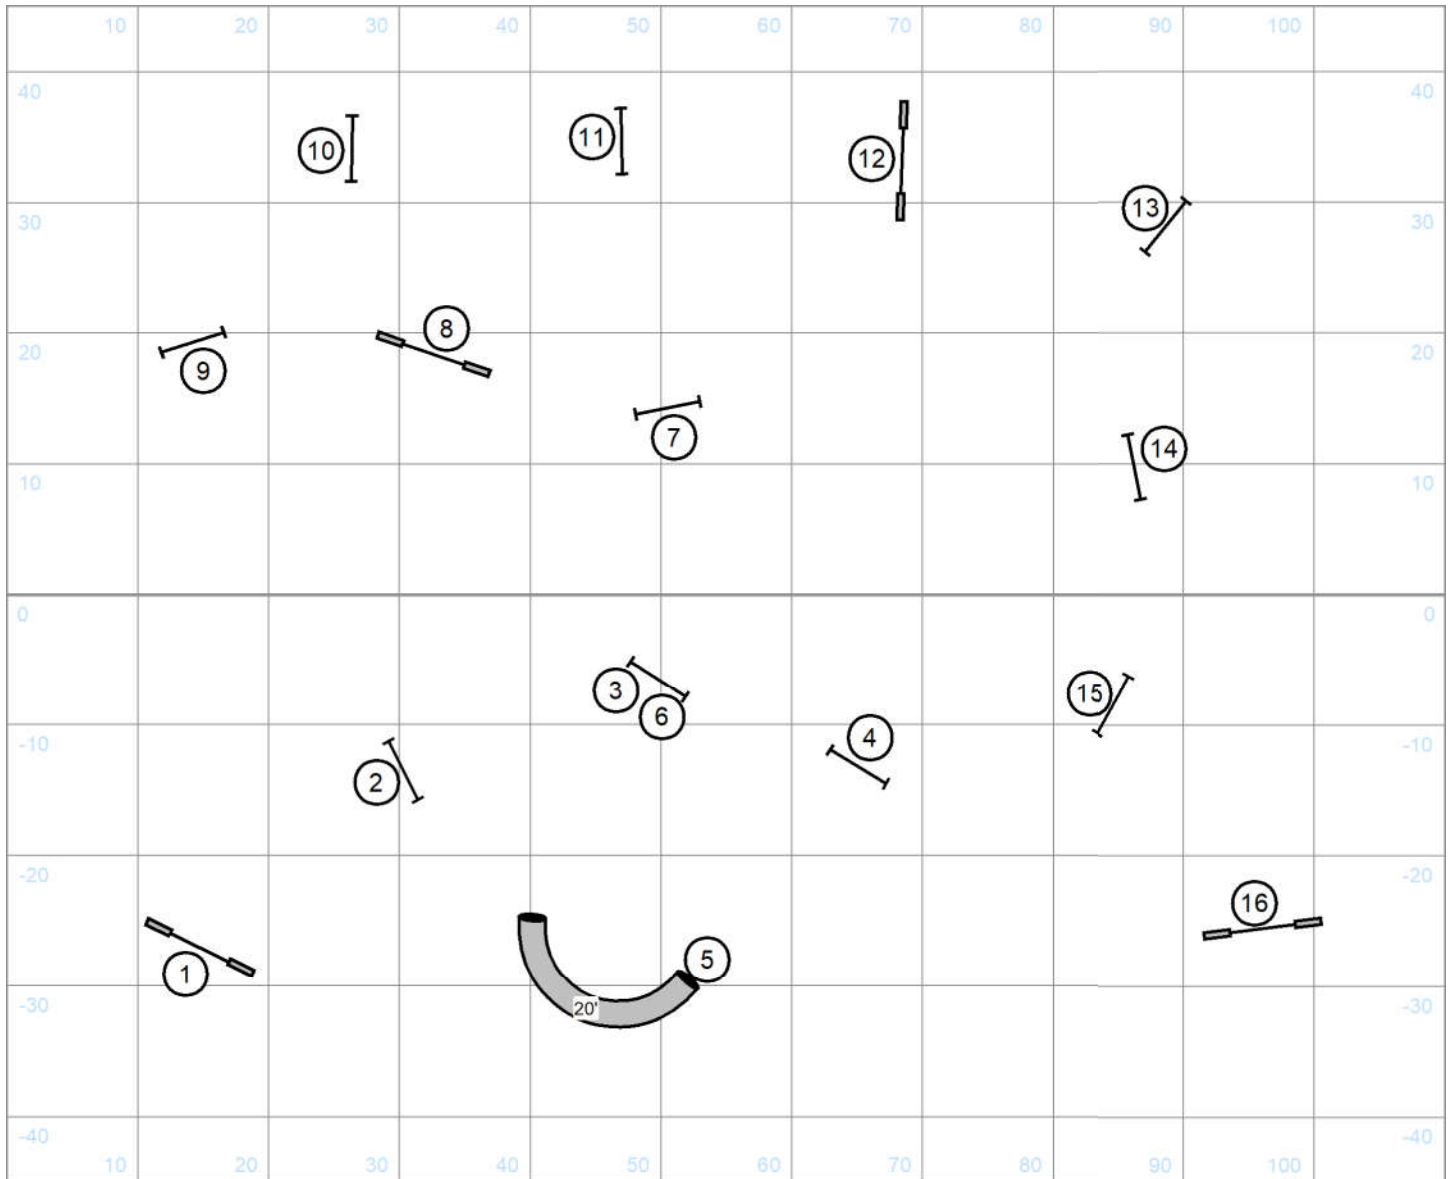

Open Jumpers Round 1

Judged by: Darryl Warren
Saturday October 19, 2024
FLPHASC
Baker, FL
110 X 90 Indoors

Please enter at # 13
Good Luck