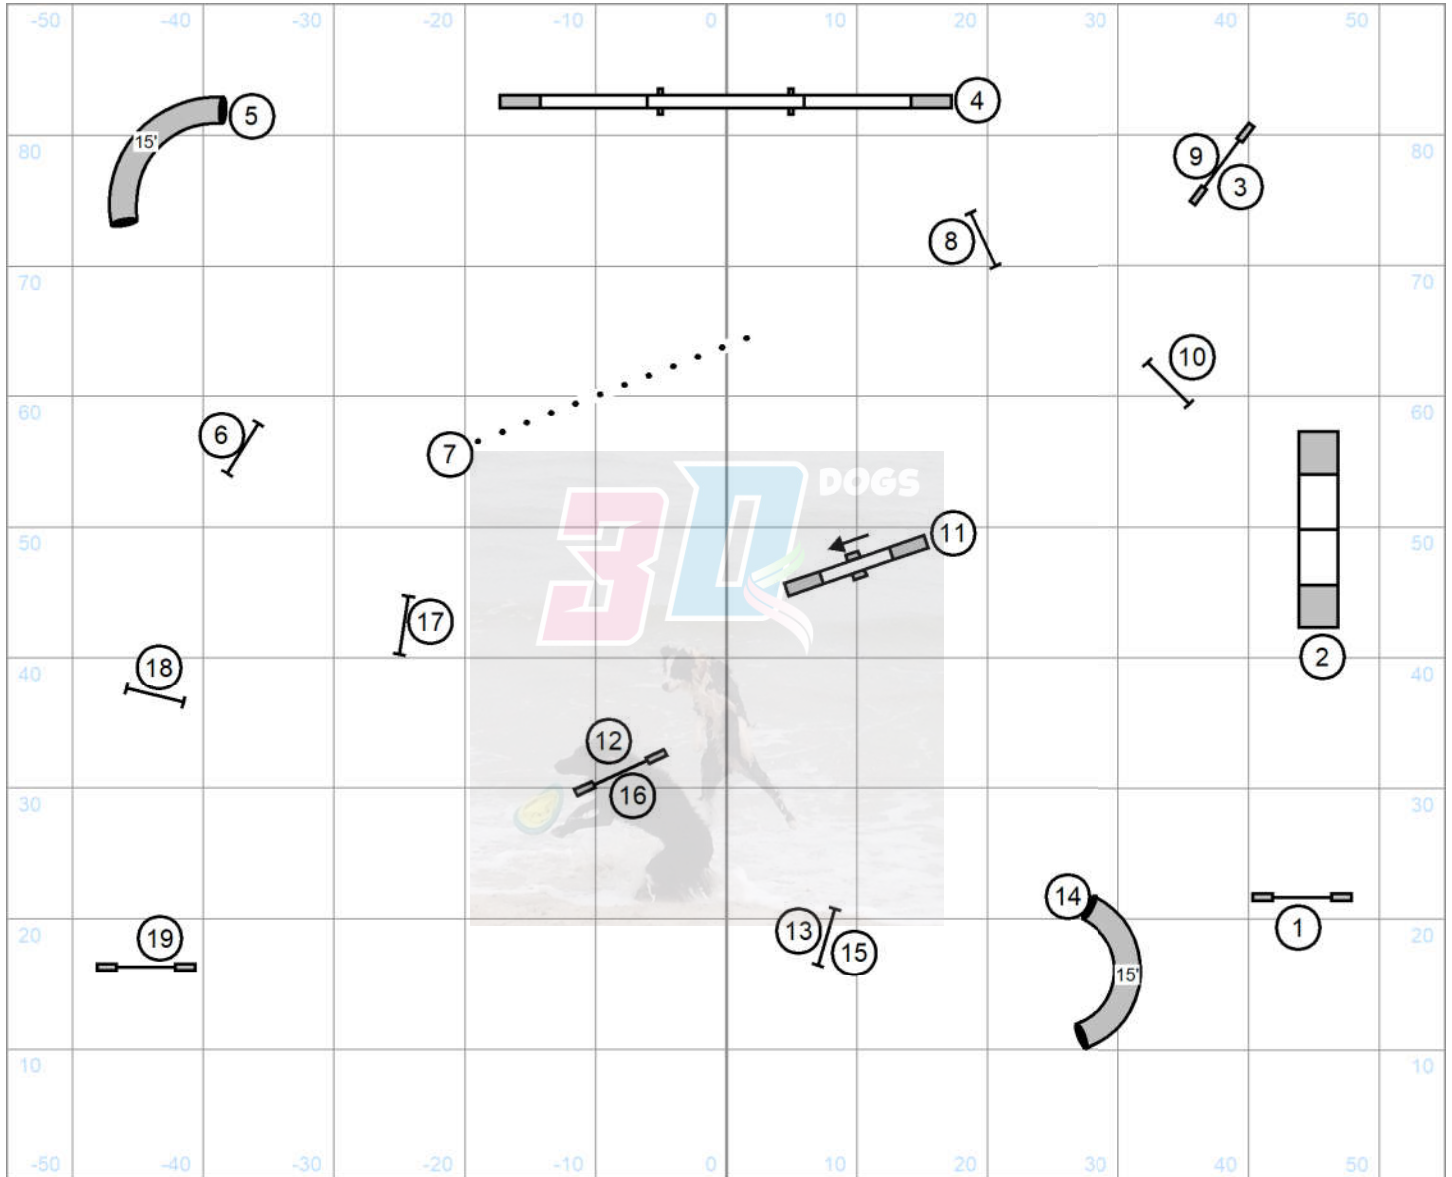

Elite Regular Rd 2

Judged by: Darryl Warren
Saturday October 19, 2024
FLPHASC
Baker, FL
110 X 90 Indoors

Please enter at #16
Good Luck