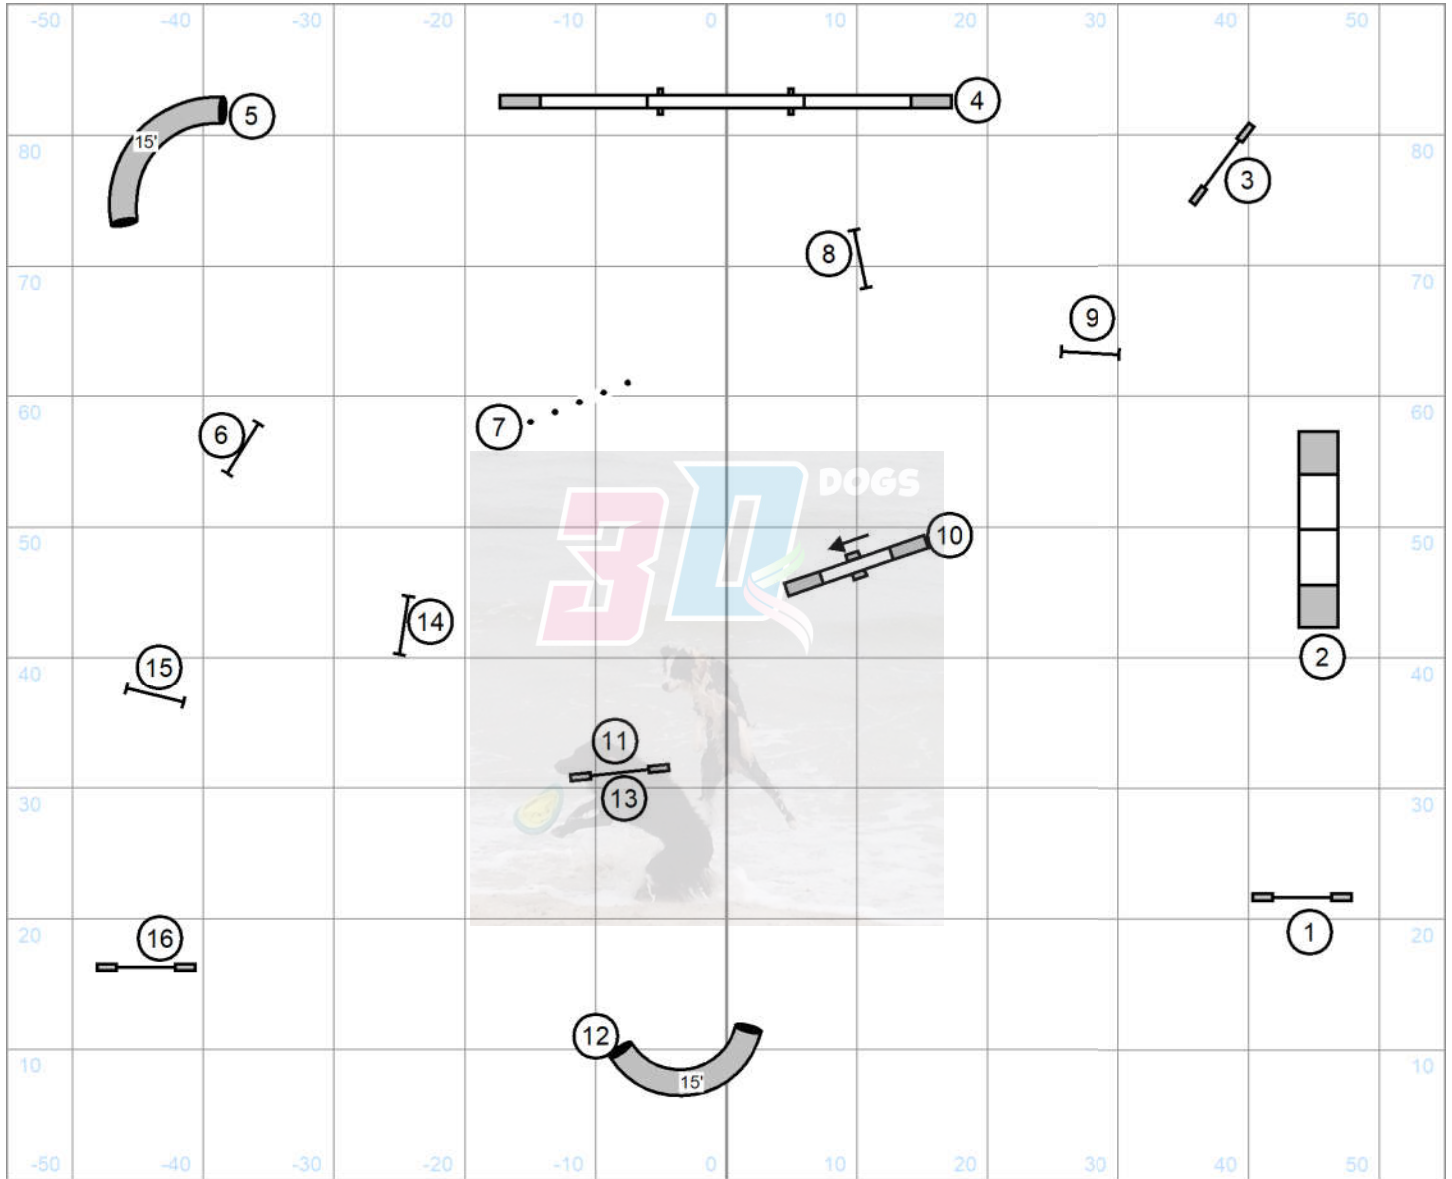

Novice Regular Rd 2

Judged by: Darryl Warren
Saturday October 19, 2024
FLPHASC
Baker, FL
110 X 90 Indoors

Please enter at #13
Good Luck