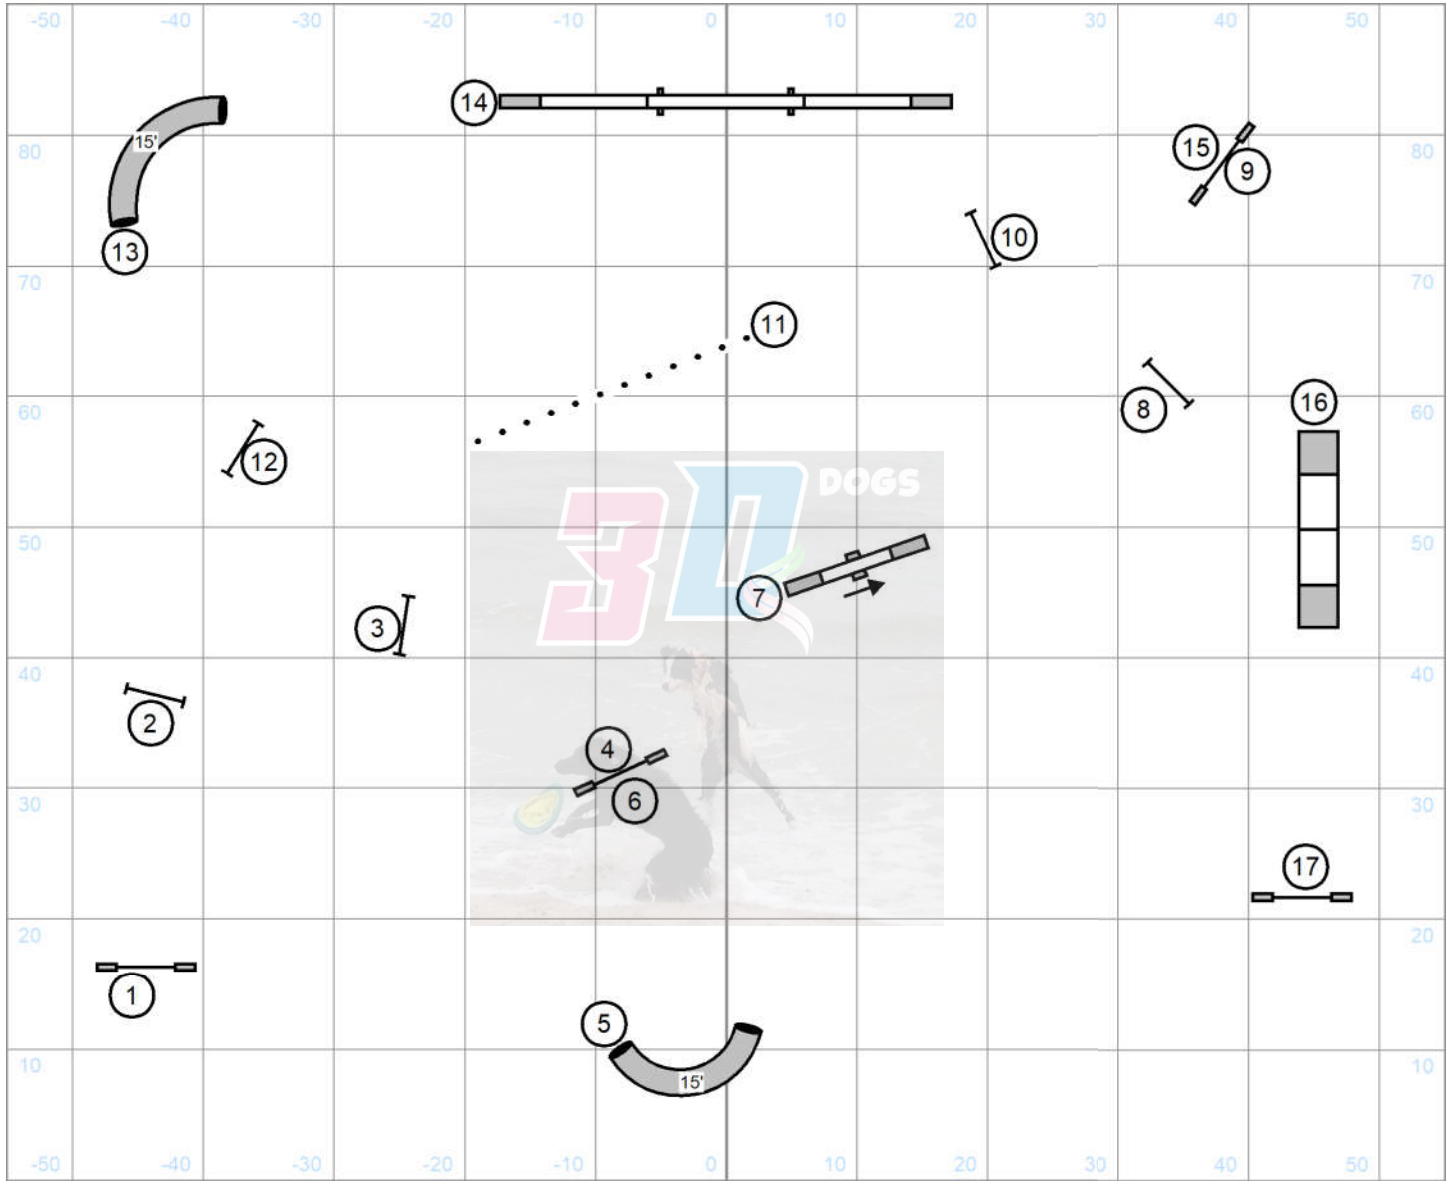

Please enter at #14
Good Luck

Open Regular Rd 2
Judged by: Darryl Warren
Saturday October 19, 2024
FLPHASC
Baker, FL
110 X 90 Indoors