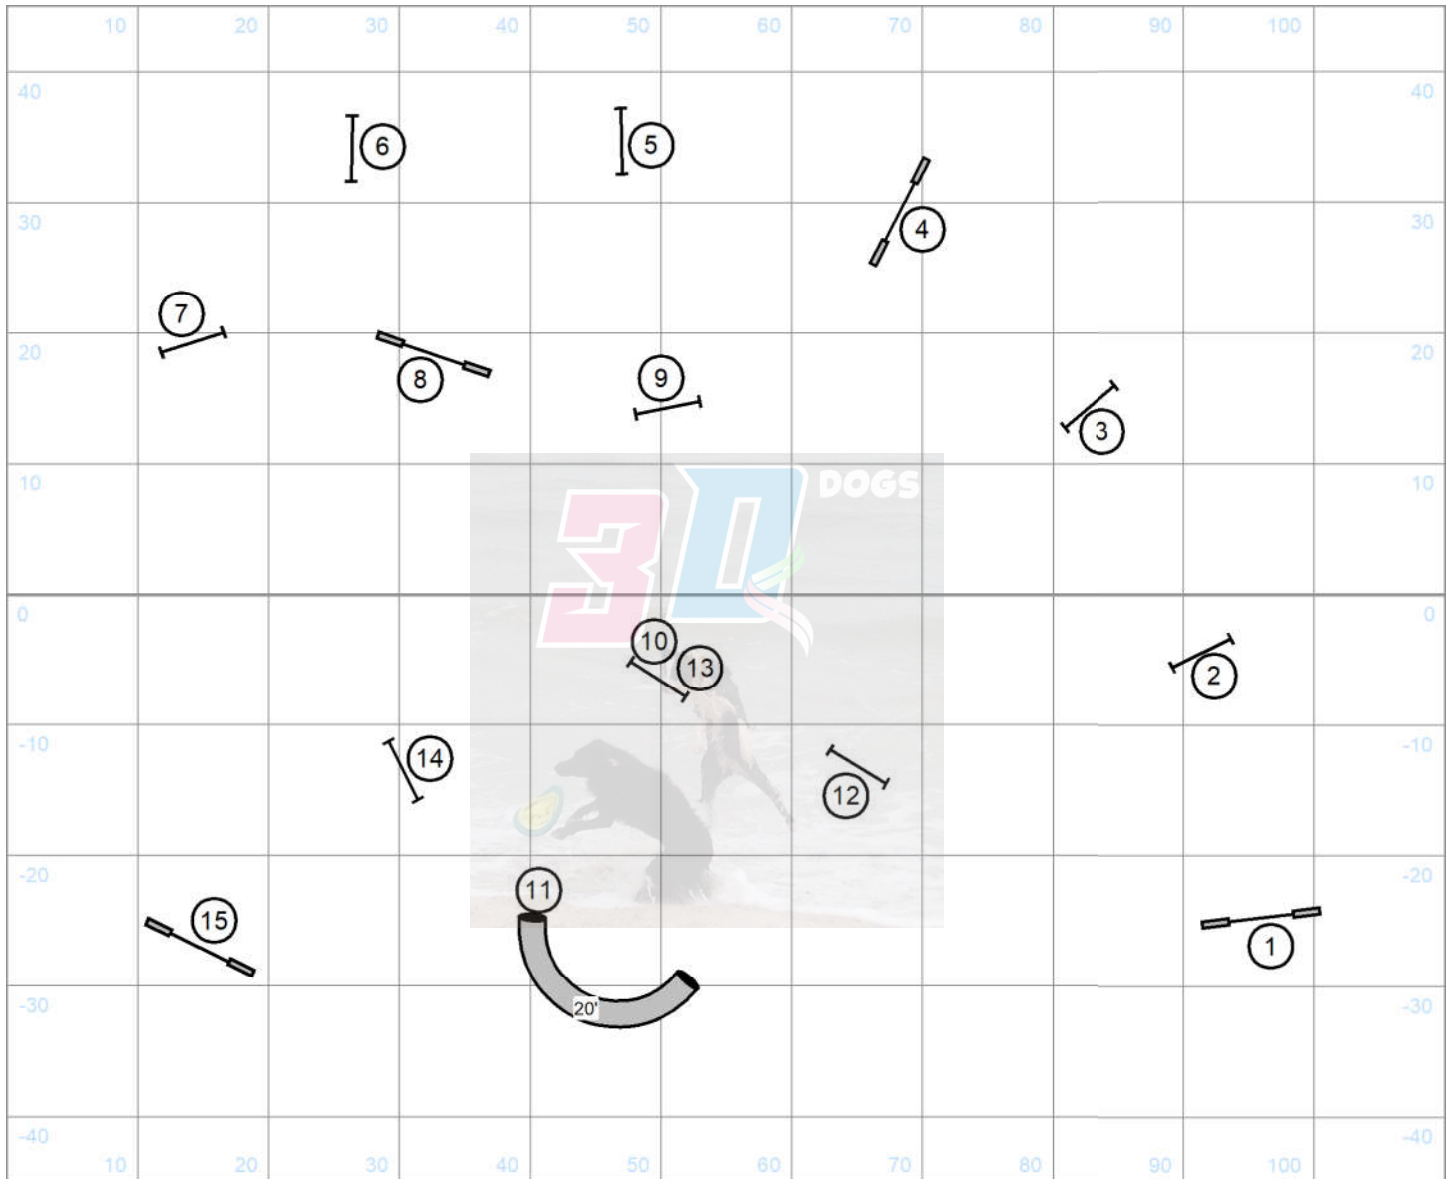

Novice Jumpers Round 1

Judged by: Darryl Warren
Saturday October 19, 2024
FLPHASC
Baker, FL
110 X 90 Indoors

Please enter at # 13
Good Luck