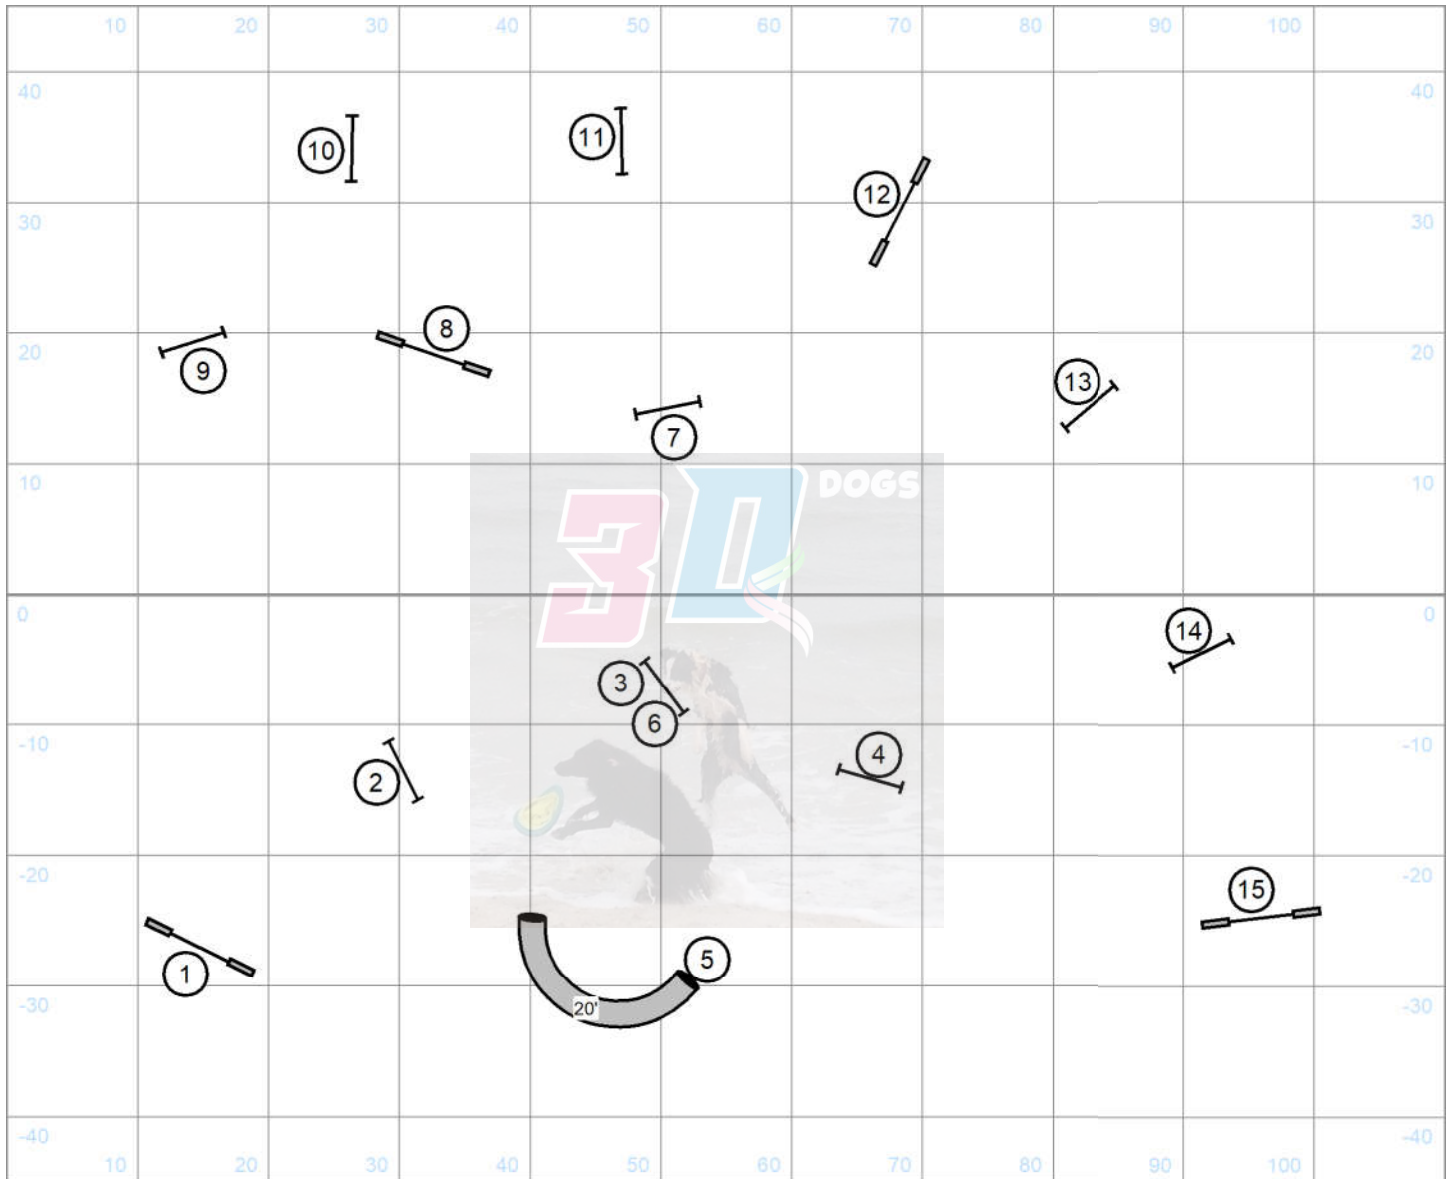

Novice Jumpers Round 2

Judged by: Darryl Warren
Saturday October 19, 2024
FLPHASC
Baker, FL
110 X 90 Indoors

Please enter at # 12
Good Luck