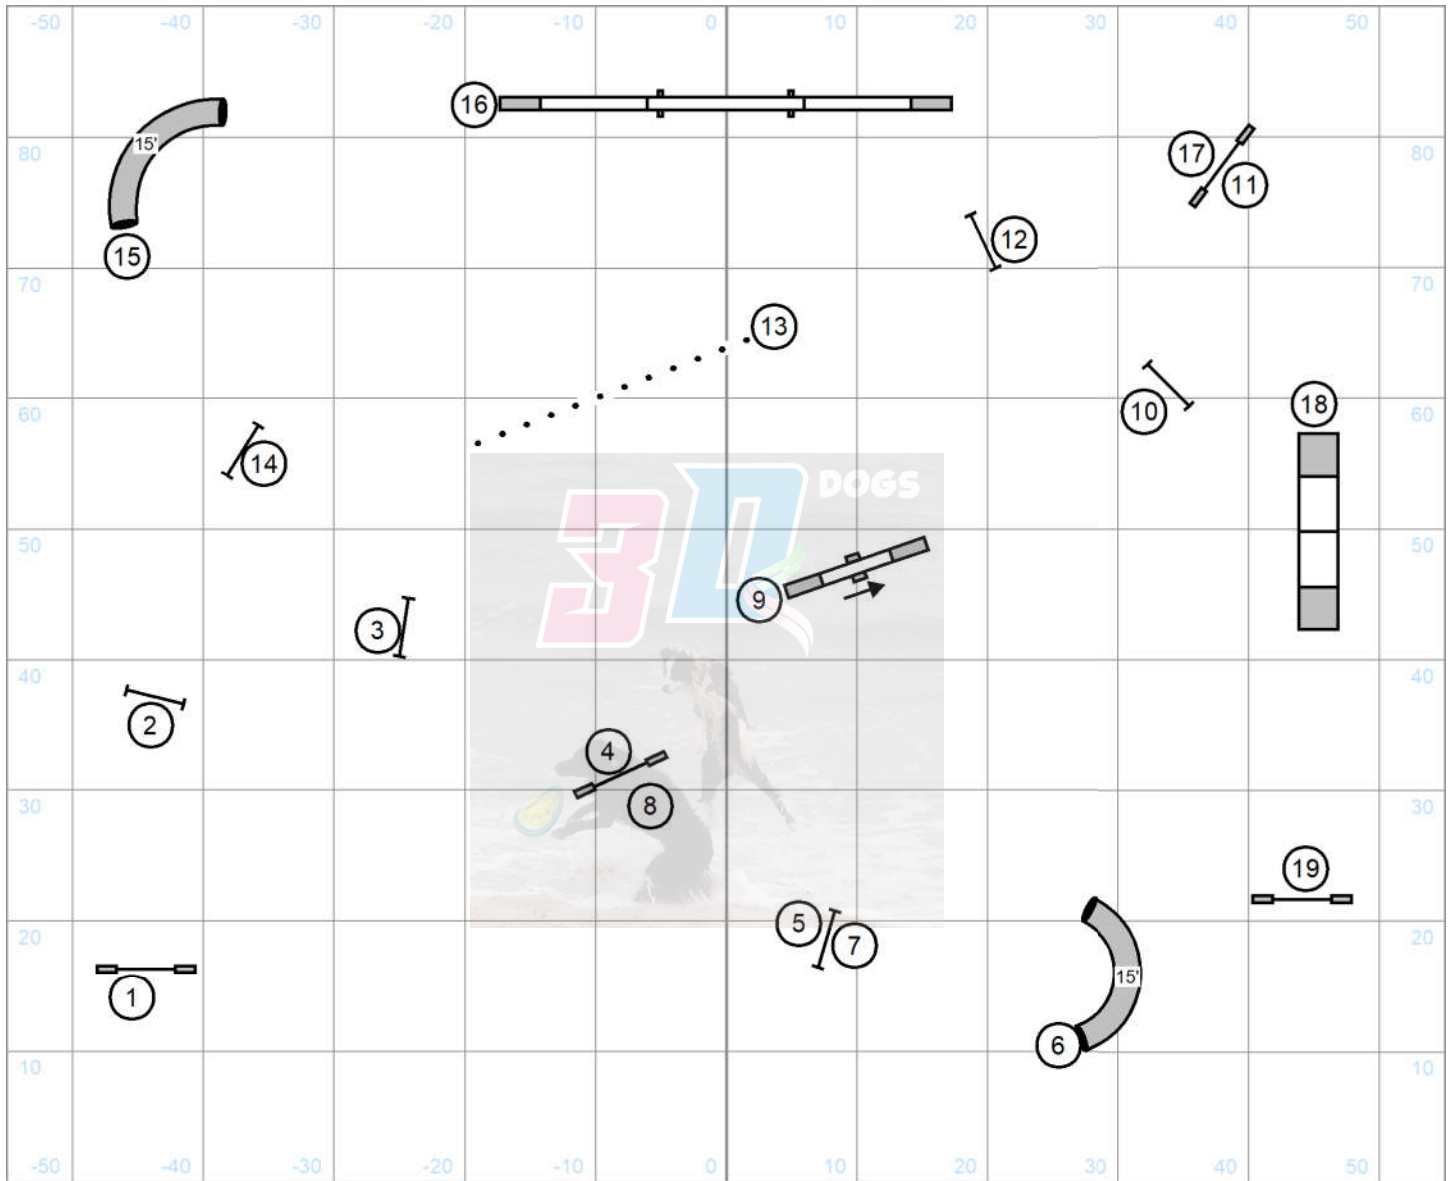

Please enter at #16
Good Luck

Elite Regular Rd 1
Judged by: Darryl Warren
Saturday October 19, 2024
FLPHASC
Baker, FI
110 X 90 Indoors