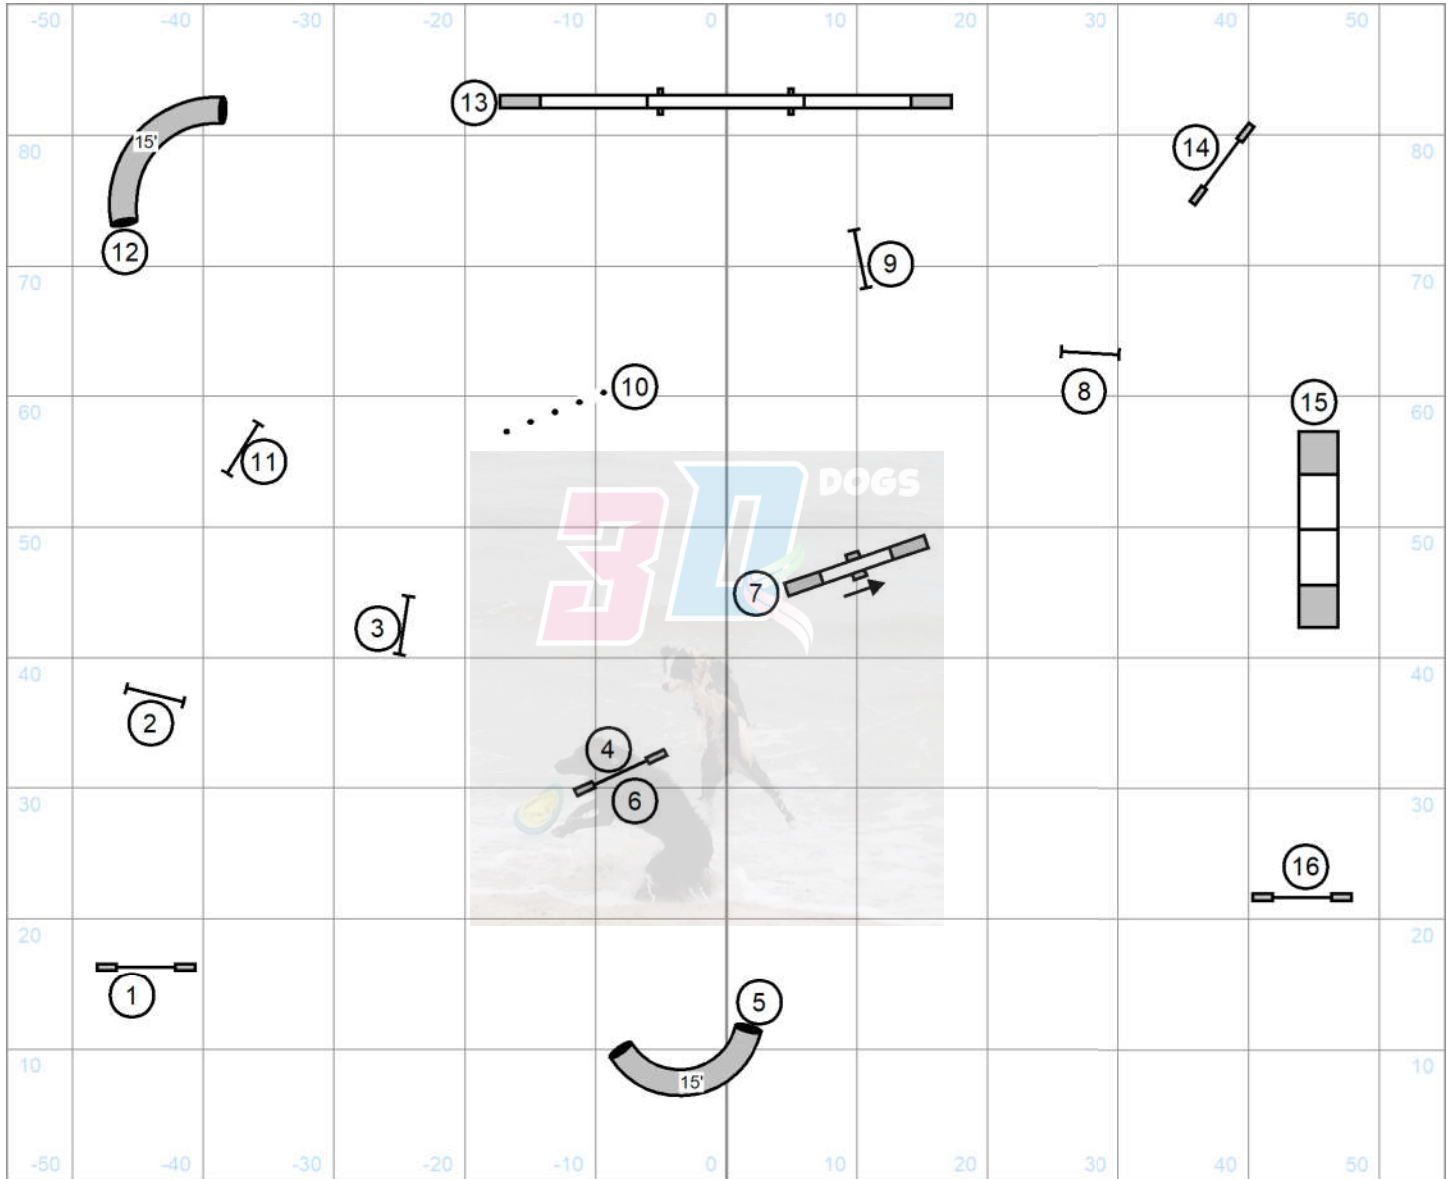

Please enter at #16
 Good Luck

Open Regular Rd 1
 Judged by: Darryl Warren
 Saturday October 19, 2024
 FLPASC
 Baker, FL
 110 X 90 Indoors

Please enter at #14
 Good Luck

Please enter at #14
Good Luck

Open Regular Rd 2
 Judged by: Darryl Warren
 Saturday October 19, 2024
 FLPHASC
 Baker, FL
 110 X 90 Indoors