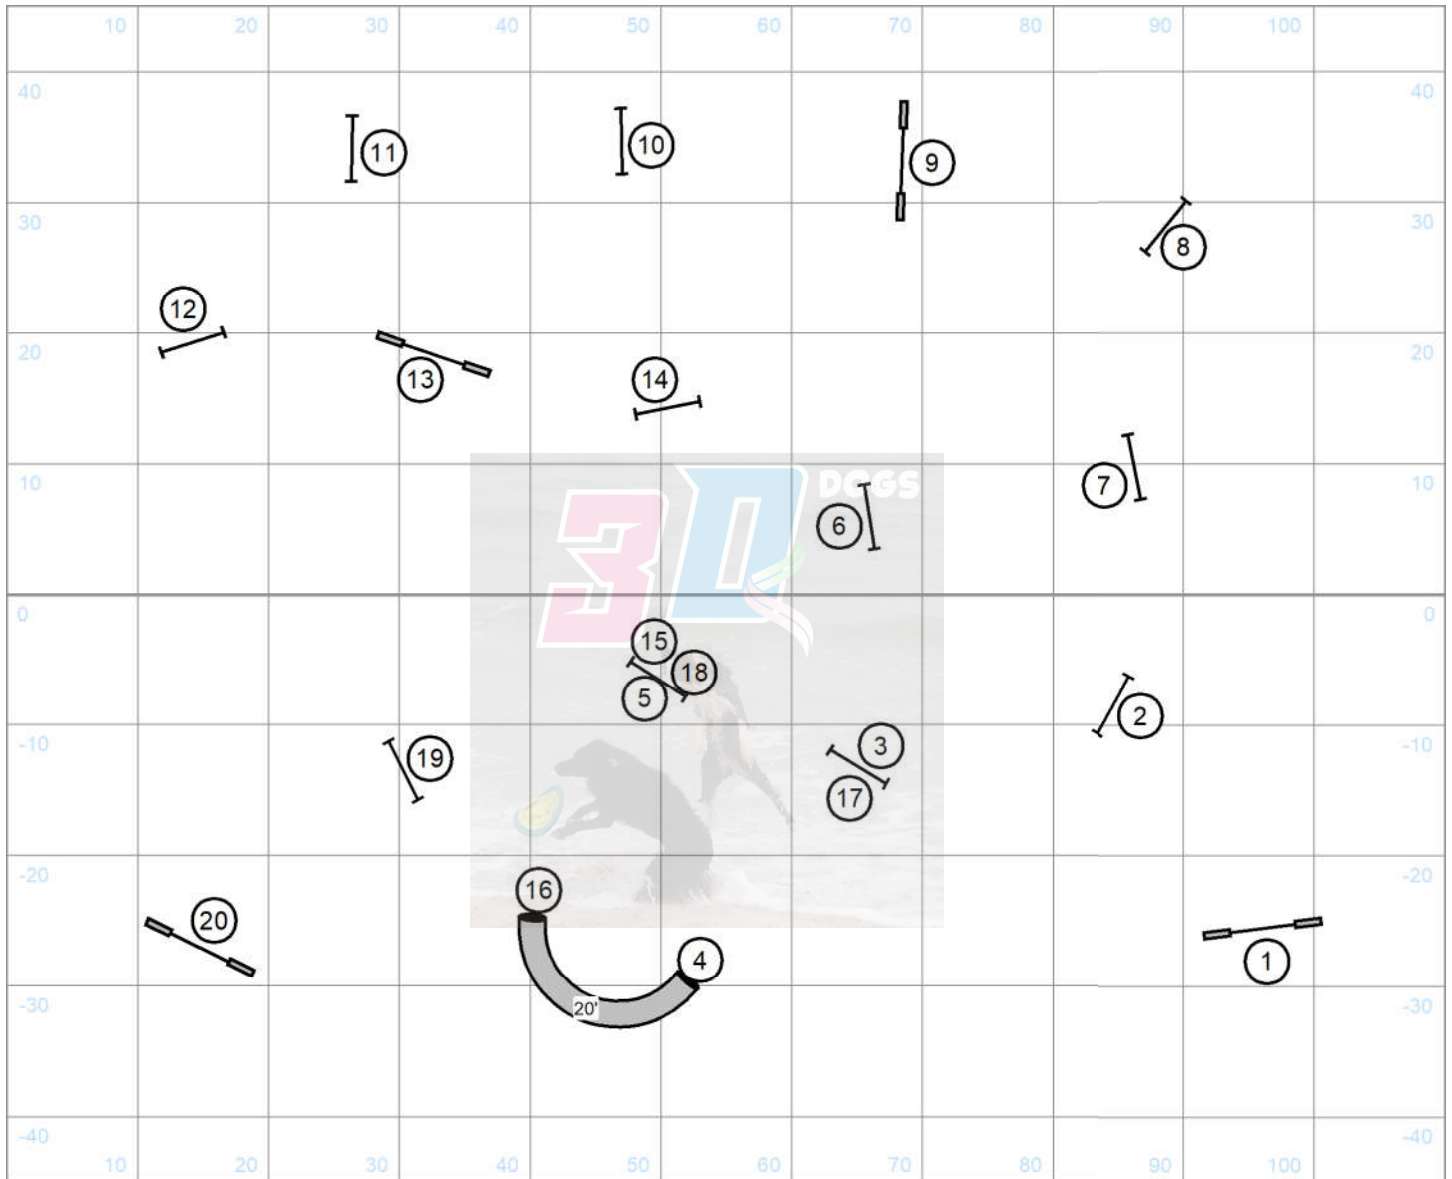

Open Gamblers Rd 1

Judged by: Darryl Warren
 Saturday October 19, 2024
 FLPHASC
 Baker, FL
 110 X 90 Indoors
 20-24"=15 16"=17 4-12"=17

Distance 2 & 3
 Discrim 1-2

Novice Gamblers Rd 1

Judged by: Darryl Warren
 Saturday October 19, 2024
 FLPHASC
 Baker, FL
 110 X 90 Indoors
 20-24"=16 16"=18 4-12"=20

Distance 1 & 3

Novice Gamblers Rd 2

Judged by: Darryl Warren
 Saturday October 19, 2024
 FLPHASC
 Baker, FL
 110 X 90 Indoors
 20-24"=14 16"=16 4-12"=18

Distance 2 & 4
 Direction 2-3

Elite Jumpers RD 1
 Judged by: Darryl Warren
 Saturday October 19, 2024
 FLPHASC
 Baker, FL
 110 X 90 Indoors