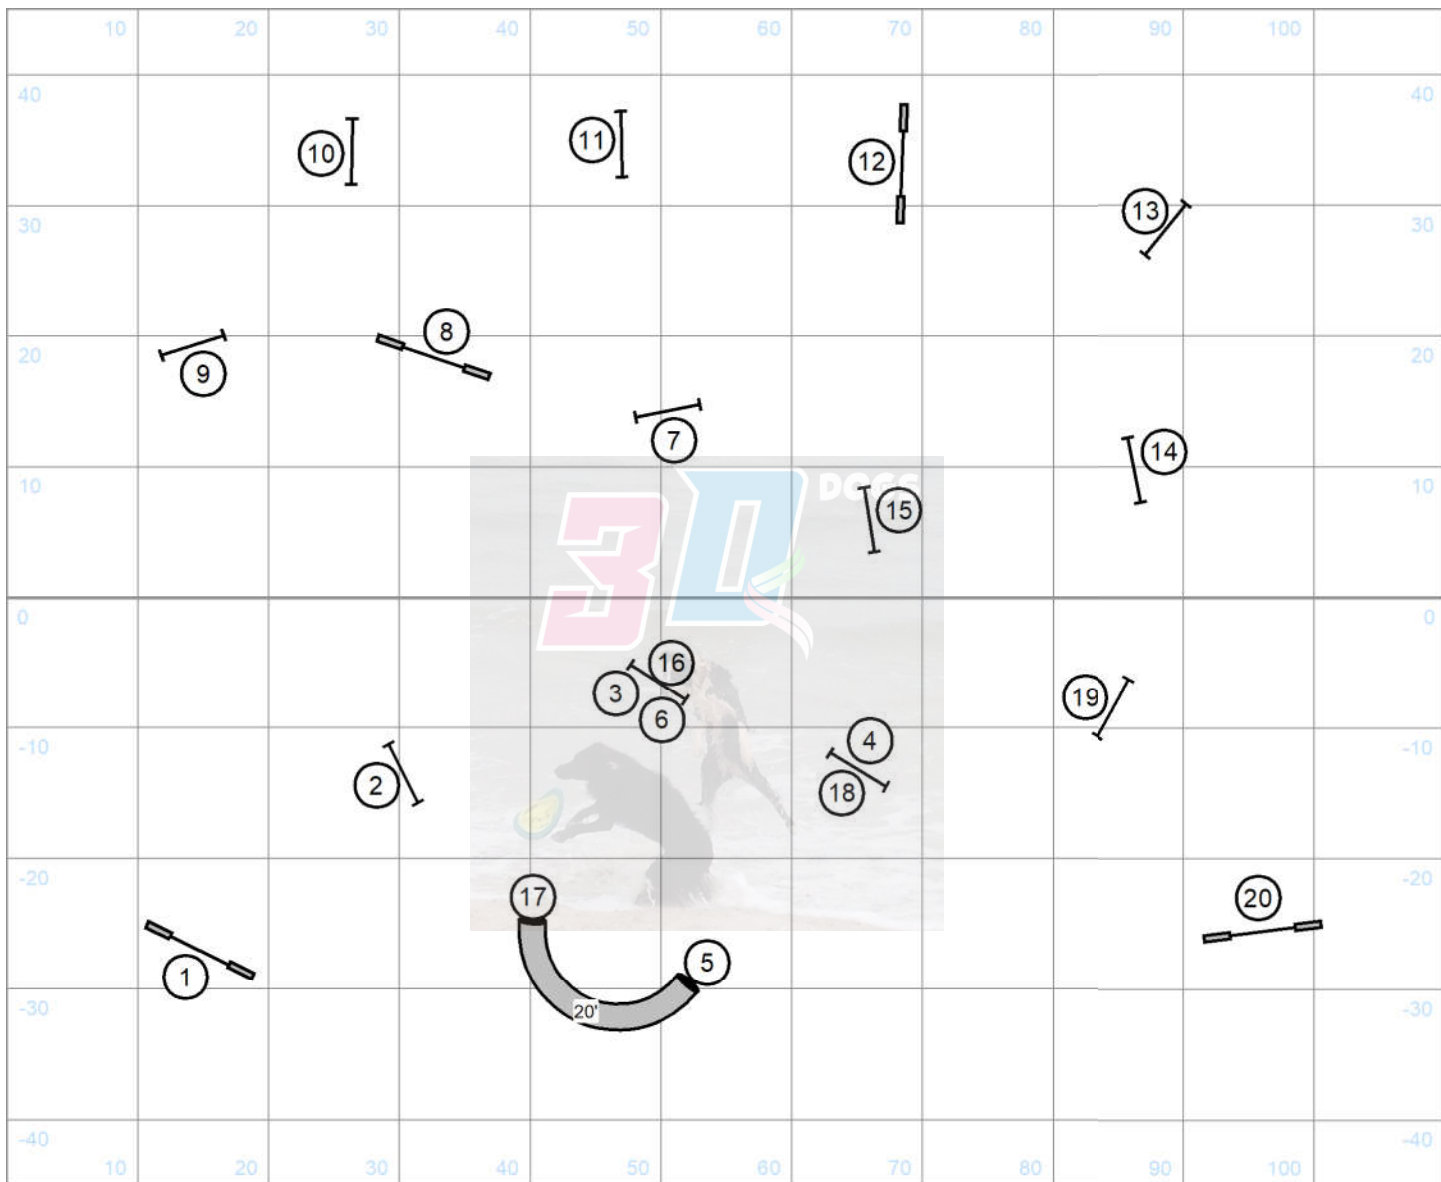

Elite Jumpers Round 2

Judged by: Darryl Warren
Saturday October 19, 2024
FLPHASC
Baker, FL
110 X 90 Indoors

Please enter at # 17
Good Luck