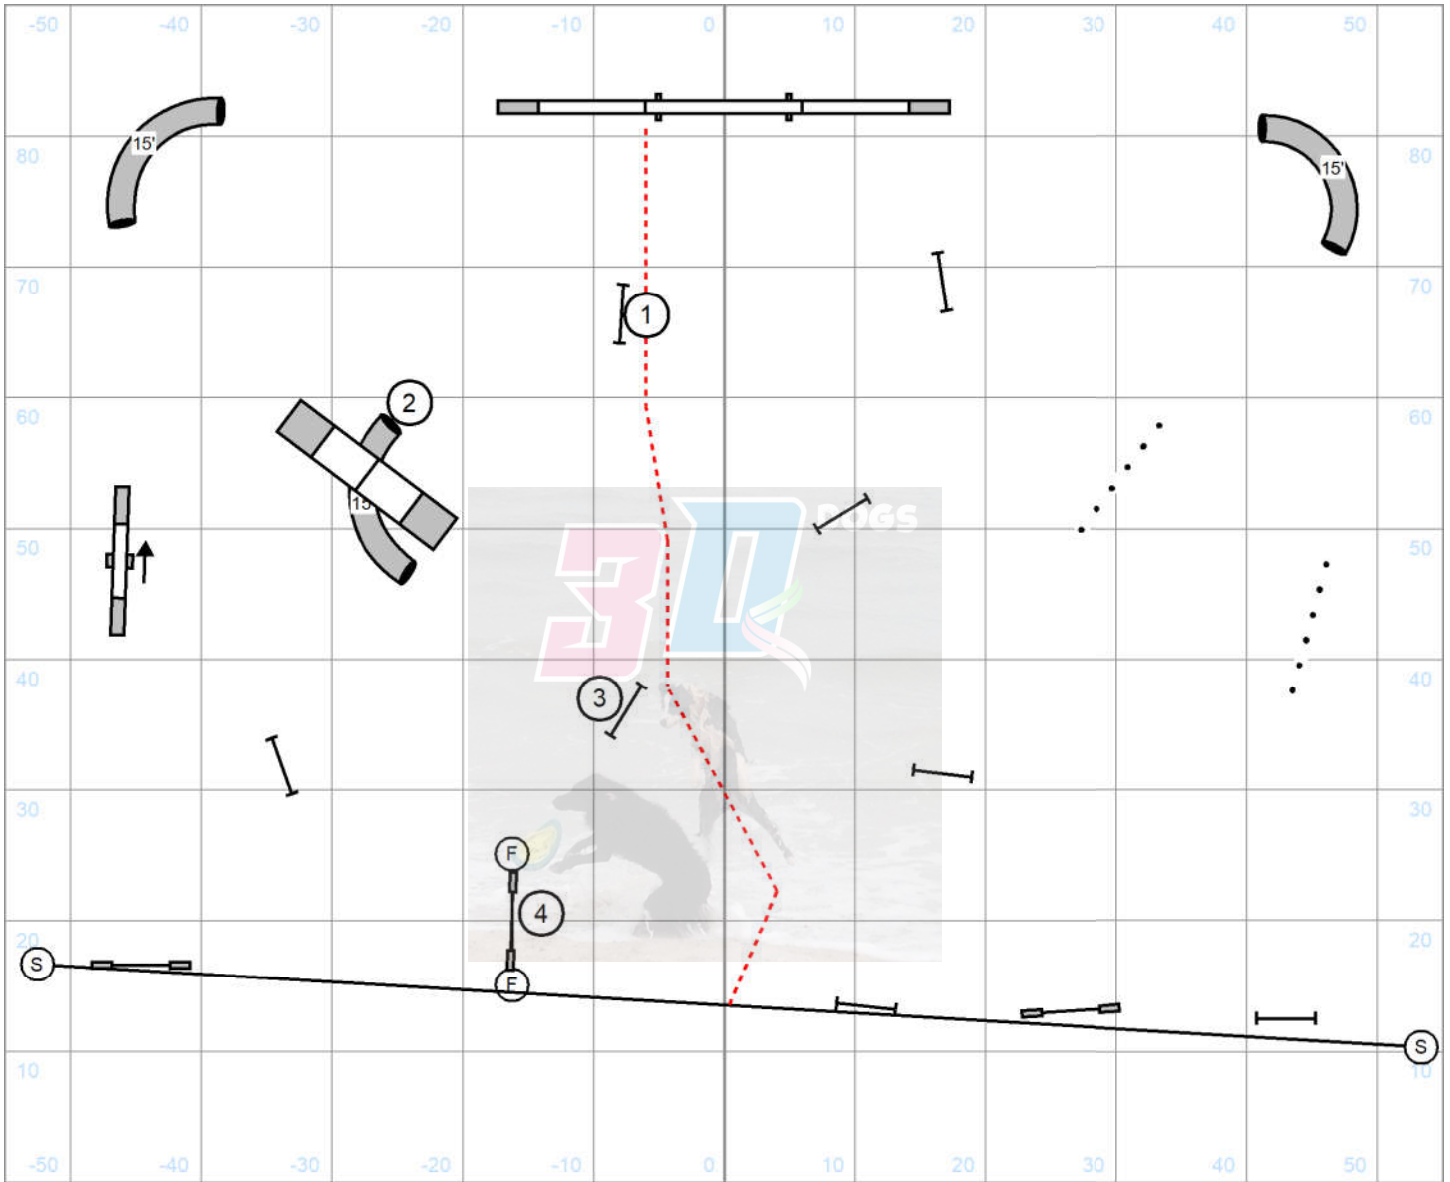

Elite Gamblers Rd 1
 Judged by: Darryl Warren
 Friday October 18, 2024
 FLPHASC
 Baker, Fl
 110 X 90 Indoors
20-24"=16 16"=18 4-12"=20

Distance 2-4
 Direction 2-3
 Discrim 3-4

Open Gamblers Rd 1
 Judged by: Darryl Warren
 Friday October 18, 2024
 FLPHASC
 Baker, Fl
 110 X 90 Indoors
20-24"=15 16"=17 4-12"=19

Distance 3-4
 Discrim 2-3

Novice Gamblers Rd 1
 Judged by: Darryl Warren
 Friday October 18, 2024
 FLPASC
 Baker, FL
 110 X 90 Indoors
20-24"=16 16"=18 4-12"=20

Distance 3-4
 Discrim 2-3

Elite Gamblers Rd 2
 Judged by: Darryl Warren
 Friday October 18, 2024
 FLPHASC
 Baker, FL
 110 X 90 Indoors
20-24"=14 16"=16 4-12"=18

Distance 2 & 4
 Direction 3-4

Open Gamblers Rd 2
 Judged by: Darryl Warren
 Friday October 18, 2024
 FLPHASC
 Baker, FL
 110 X 90 Indoors
20-24"=15 16"=17 4-12"=19

Distance 2 & 4
 Direction 3-4

Novice Gamblers Rd 2
 Judged by: Darryl Warren
 Friday October 18, 2024
 FLPHASC
 Baker, FL
 110 X 90 Indoors
20-24"=16 16"=18 4-12"=20