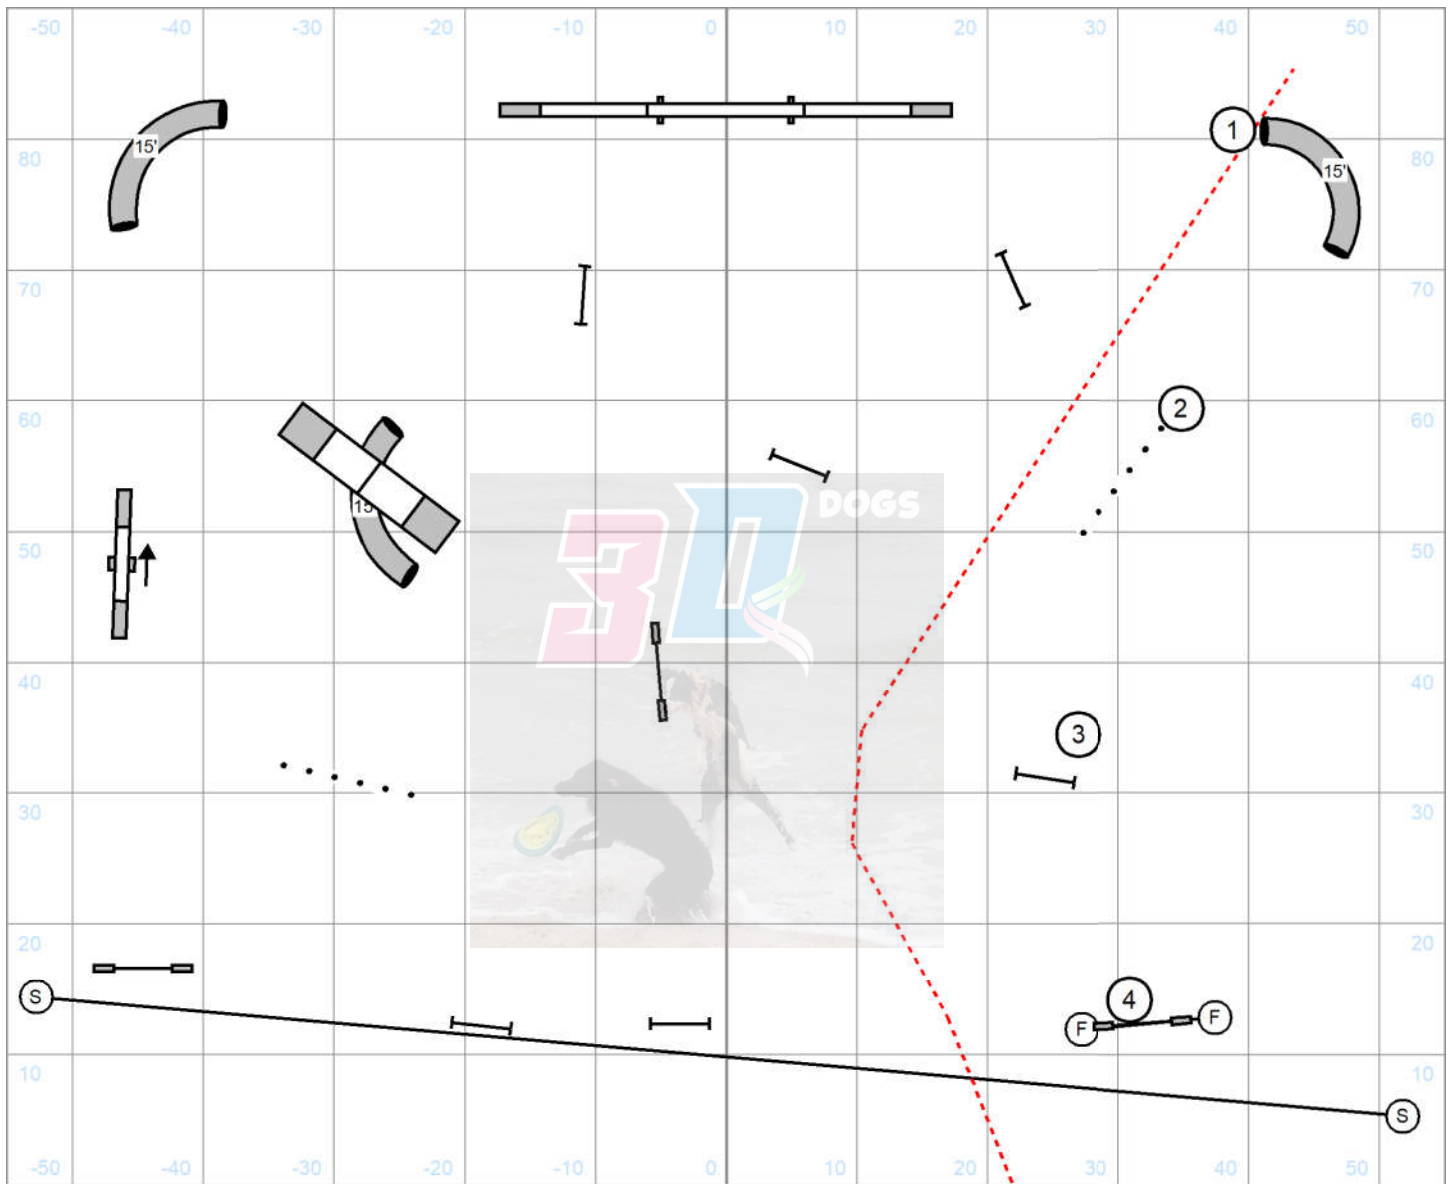

Elite Gamblers Rd 1
 Judged by: Darryl Warren
 Friday October 18, 2024
 FLPHASC
 Baker, Fl
 110 X 90 Indoors
20-24"=16 16"=18 4-12"=20

Distance 2-4
 Direction 2-3
 Discrim 3-4

Open Gamblers Rd 1
 Judged by: Darryl Warren
 Friday October 18, 2024
 FLPHASC
 Baker, Fl
 110 X 90 Indoors
20-24"=15 16"=17 4-12"=19

Distance 3-4
 Discrim 2-3

Novice Gamblers Rd 1
 Judged by: Darryl Warren
 Friday October 18, 2024
 FLPASC
 Baker, FL
 110 X 90 Indoors
20-24"=16 16"=18 4-12"=20

Distance 3-4
 Discrim 2-3

Elite Gamblers Rd 2
 Judged by: Darryl Warren
 Friday October 18, 2024
 FLPHASC
 Baker, FL
 110 X 90 Indoors
20-24"=14 16"=16 4-12"=18

Distance 2 & 4
 Direction 3-4

Open Gamblers Rd 2
 Judged by: Darryl Warren
 Friday October 18, 2024
 FLPHASC
 Baker, FL
 110 X 90 Indoors
20-24"=15 16"=17 4-12"=19

Distance 2 & 4
 Direction 3-4

Novice Gamblers Rd 2
 Judged by: Darryl Warren
 Friday October 18, 2024
 FLPHASC
 Baker, FL
 110 X 90 Indoors
20-24"=16 16"=18 4-12"=20