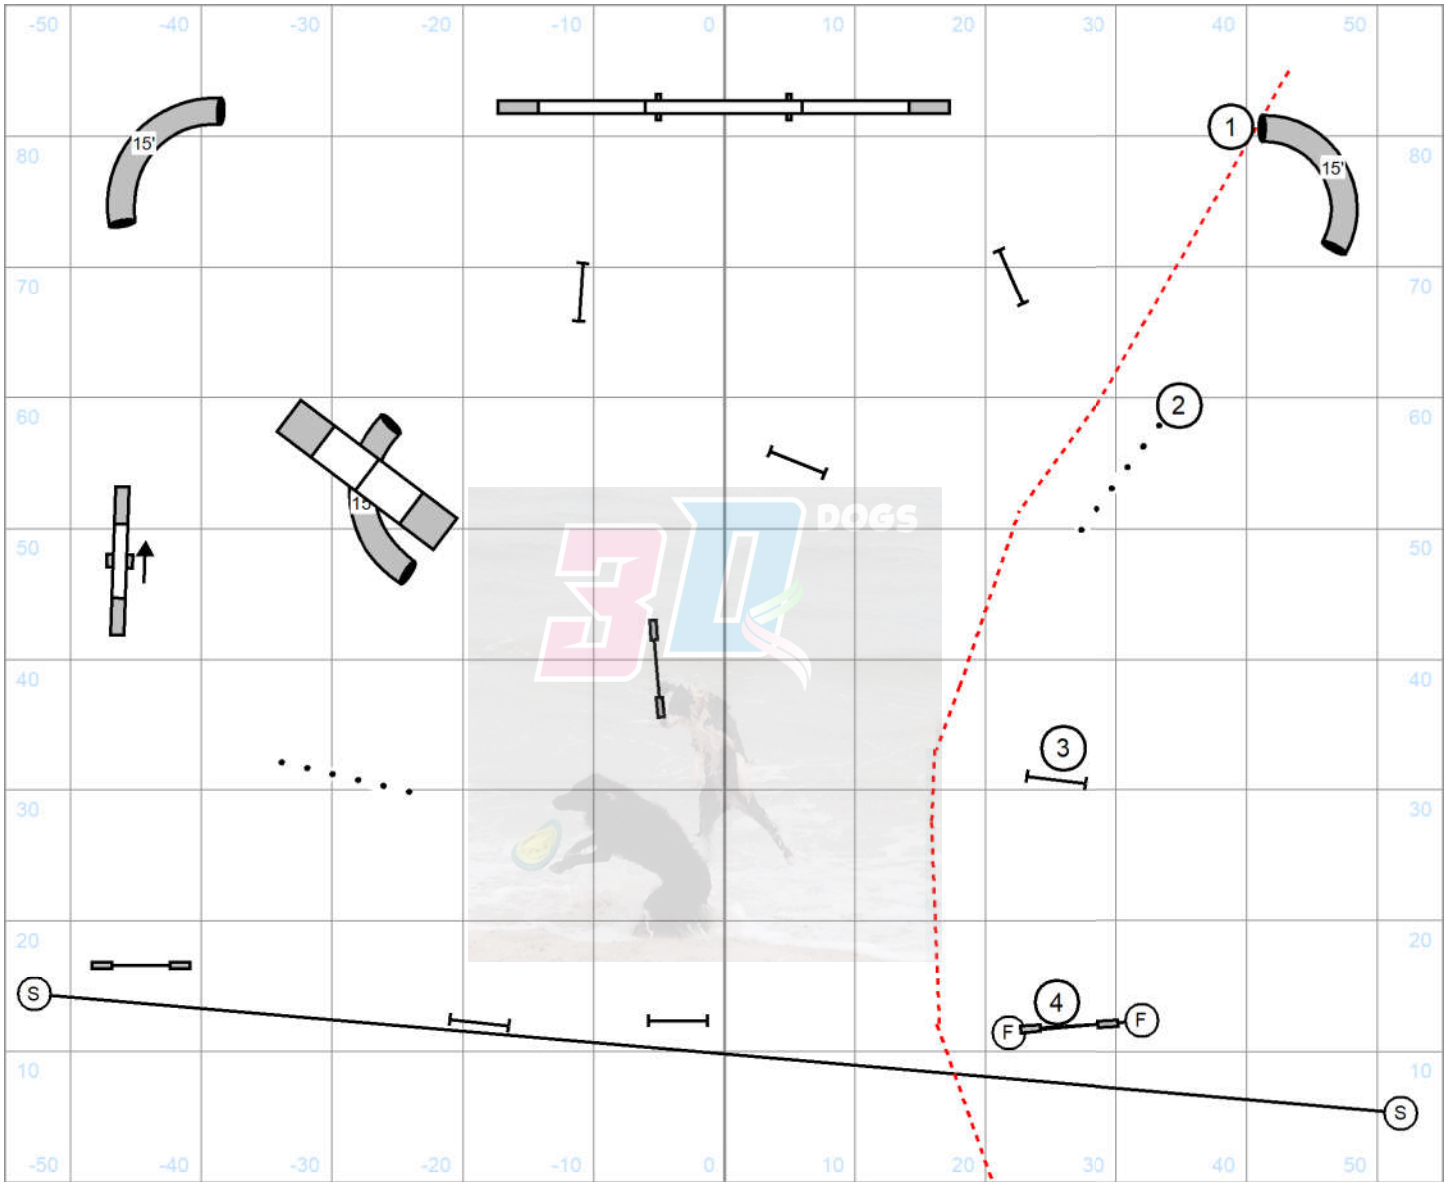

Elite Gamblers Rd 1
 Judged by: Darryl Warren
 Friday October 18, 2024
 FLPHASC
 Baker, Fl
 110 X 90 Indoors
20-24"=16 16"=18 4-12"=20

Distance 2-4
 Direction 2-3
 Discrim 3-4

Open Gamblers Rd 1
 Judged by: Darryl Warren
 Friday October 18, 2024
 FLPHASC
 Baker, Fl
 110 X 90 Indoors
20-24"=15 16"=17 4-12"=19

Distance 3-4
 Discrim 2-3

Novice Gamblers Rd 1
 Judged by: Darryl Warren
 Friday October 18, 2024
 FLPASC
 Baker, FL
 110 X 90 Indoors
20-24"=16 16"=18 4-12"=20

Distance 3-4
 Discrim 2-3

Elite Gamblers Rd 2
 Judged by: Darryl Warren
 Friday October 18, 2024
 FLPHASC
 Baker, FL
 110 X 90 Indoors
20-24"=14 16"=16 4-12"=18

Distance 2 & 4
 Direction 3-4

Open Gamblers Rd 2
 Judged by: Darryl Warren
 Friday October 18, 2024
 FLPHASC
 Baker, FL
 110 X 90 Indoors
20-24"=15 16"=17 4-12"=19

Distance 2 & 4
 Direction 3-4

Novice Gamblers Rd 2
 Judged by: Darryl Warren
 Friday October 18, 2024
 FLPHASC
 Baker, FL
 110 X 90 Indoors
20-24"=16 16"=18 4-12"=20