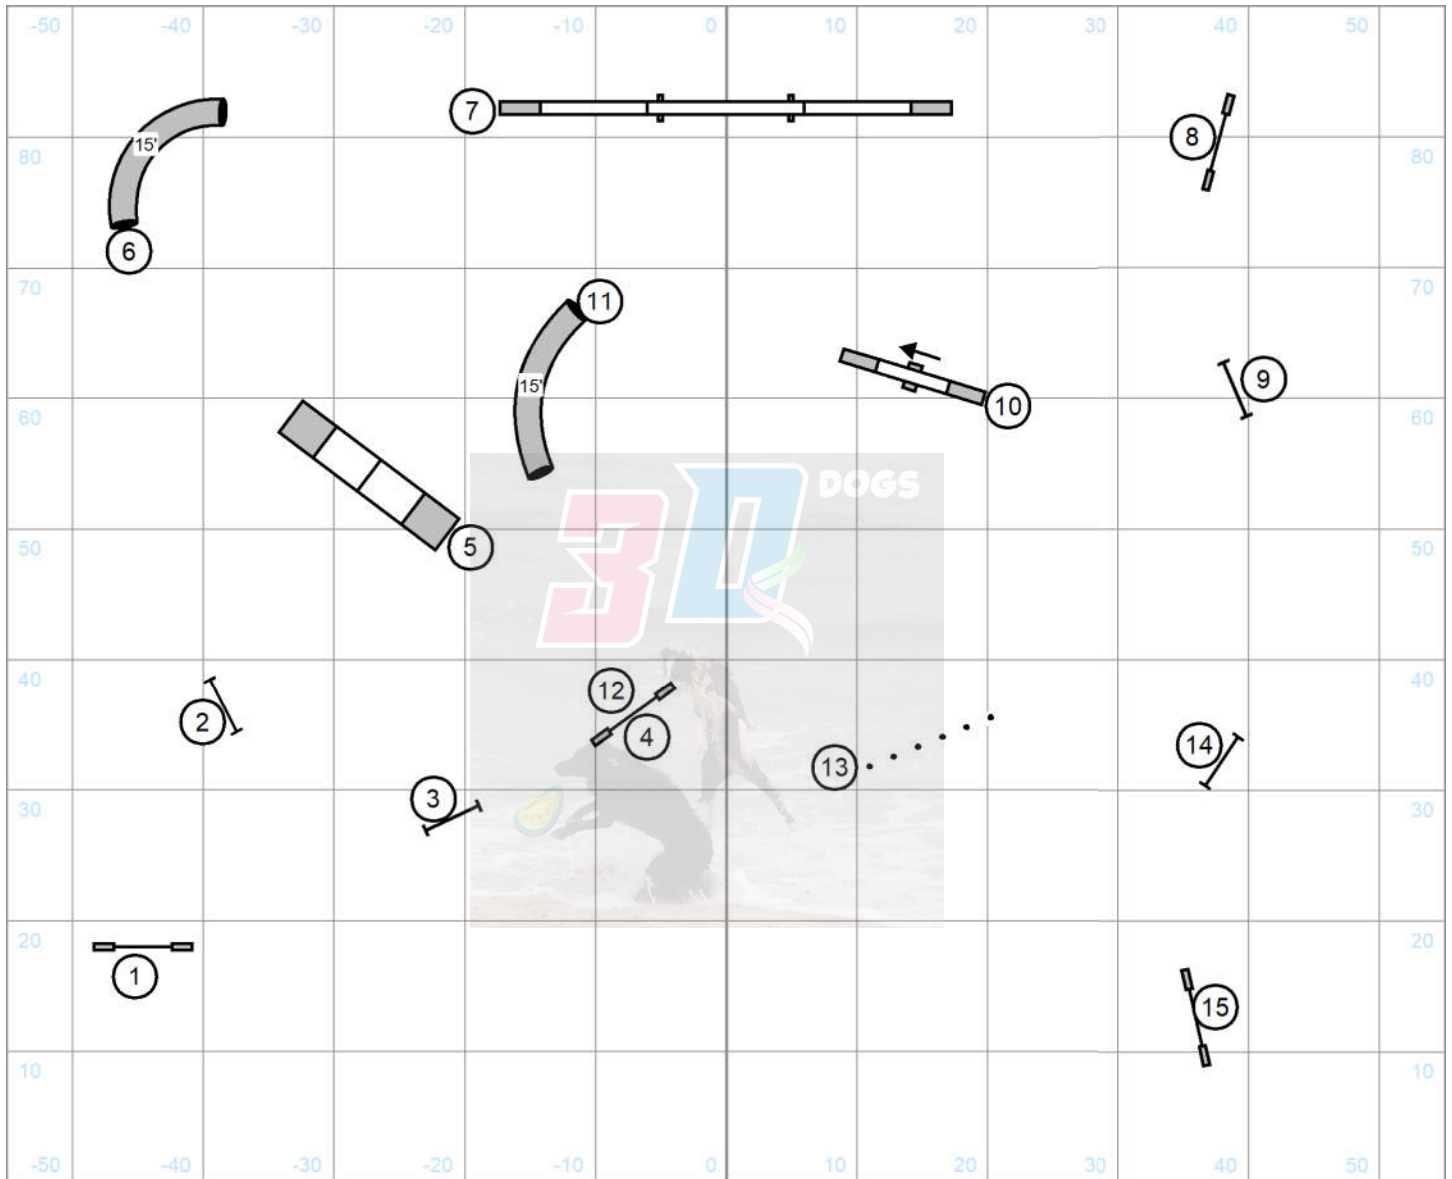

Novice Regular Rd 1

Judged by: Darryl Warren
Friday October 18, 2024
FLPHASC
Baker, FL
110 X 90 Indoors

Please enter at #12
Good Luck