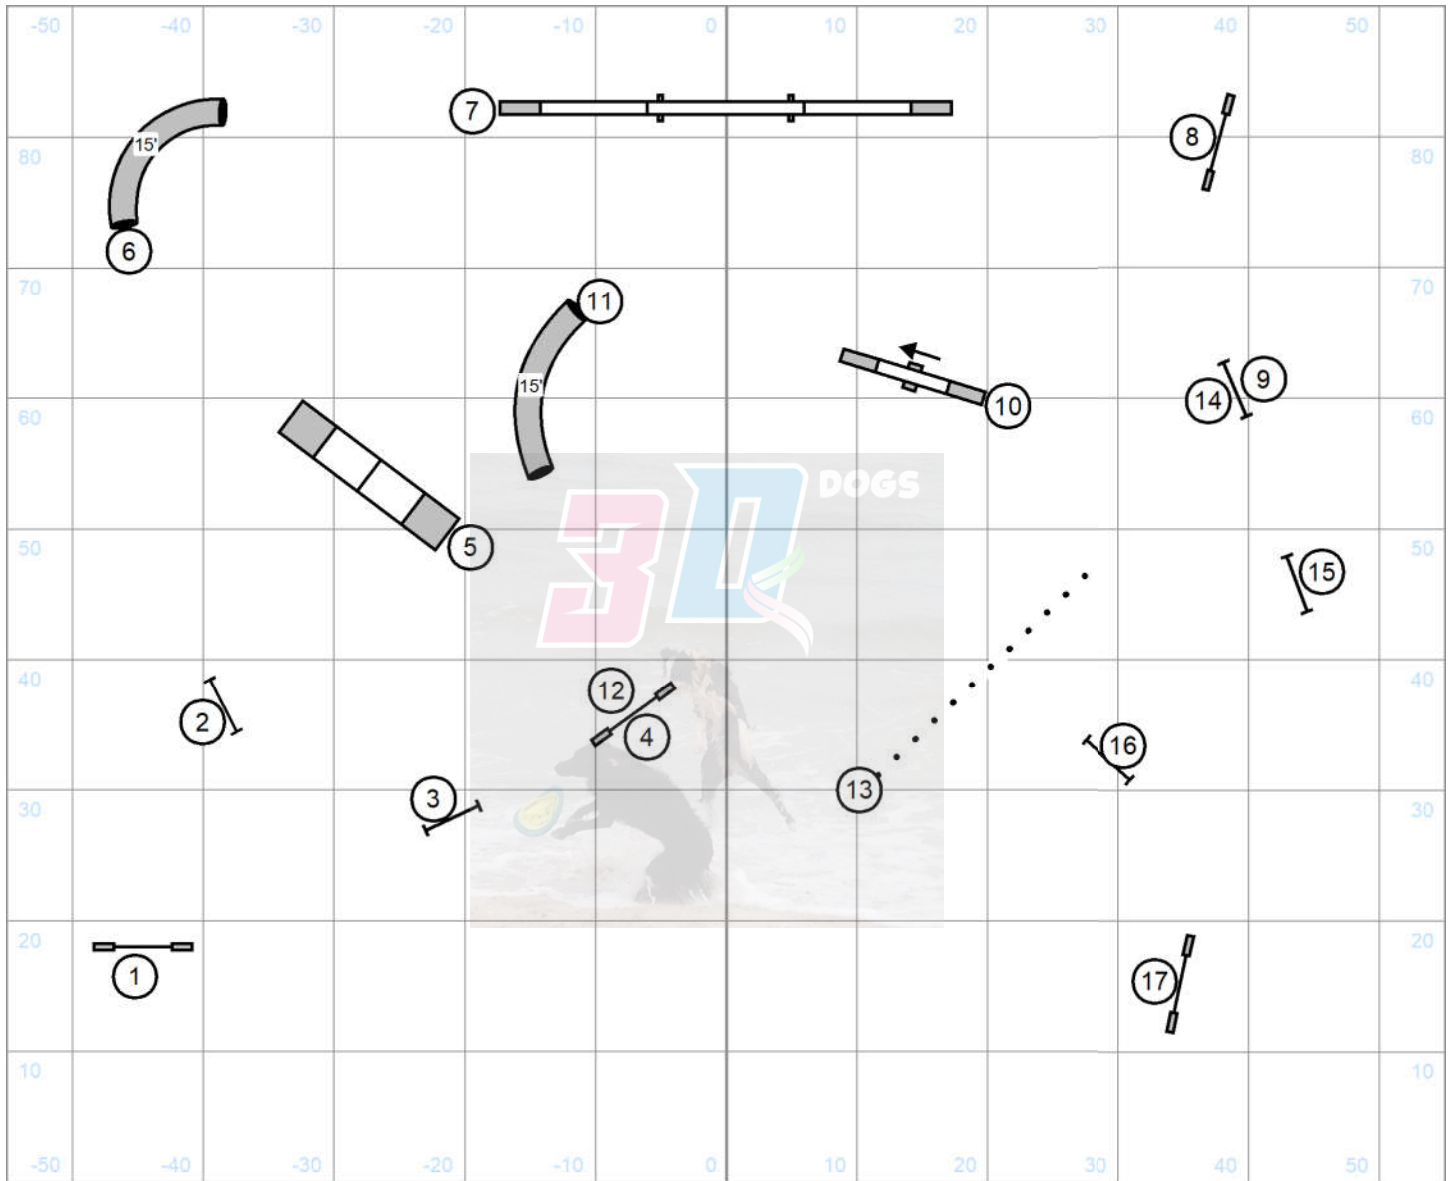

Open Regular Rd 2

Judged by: Darryl Warren
Friday October 18, 2024
FLPHASC
Baker, FL
110 X 90 Indoors

Please enter at #14
Good Luck