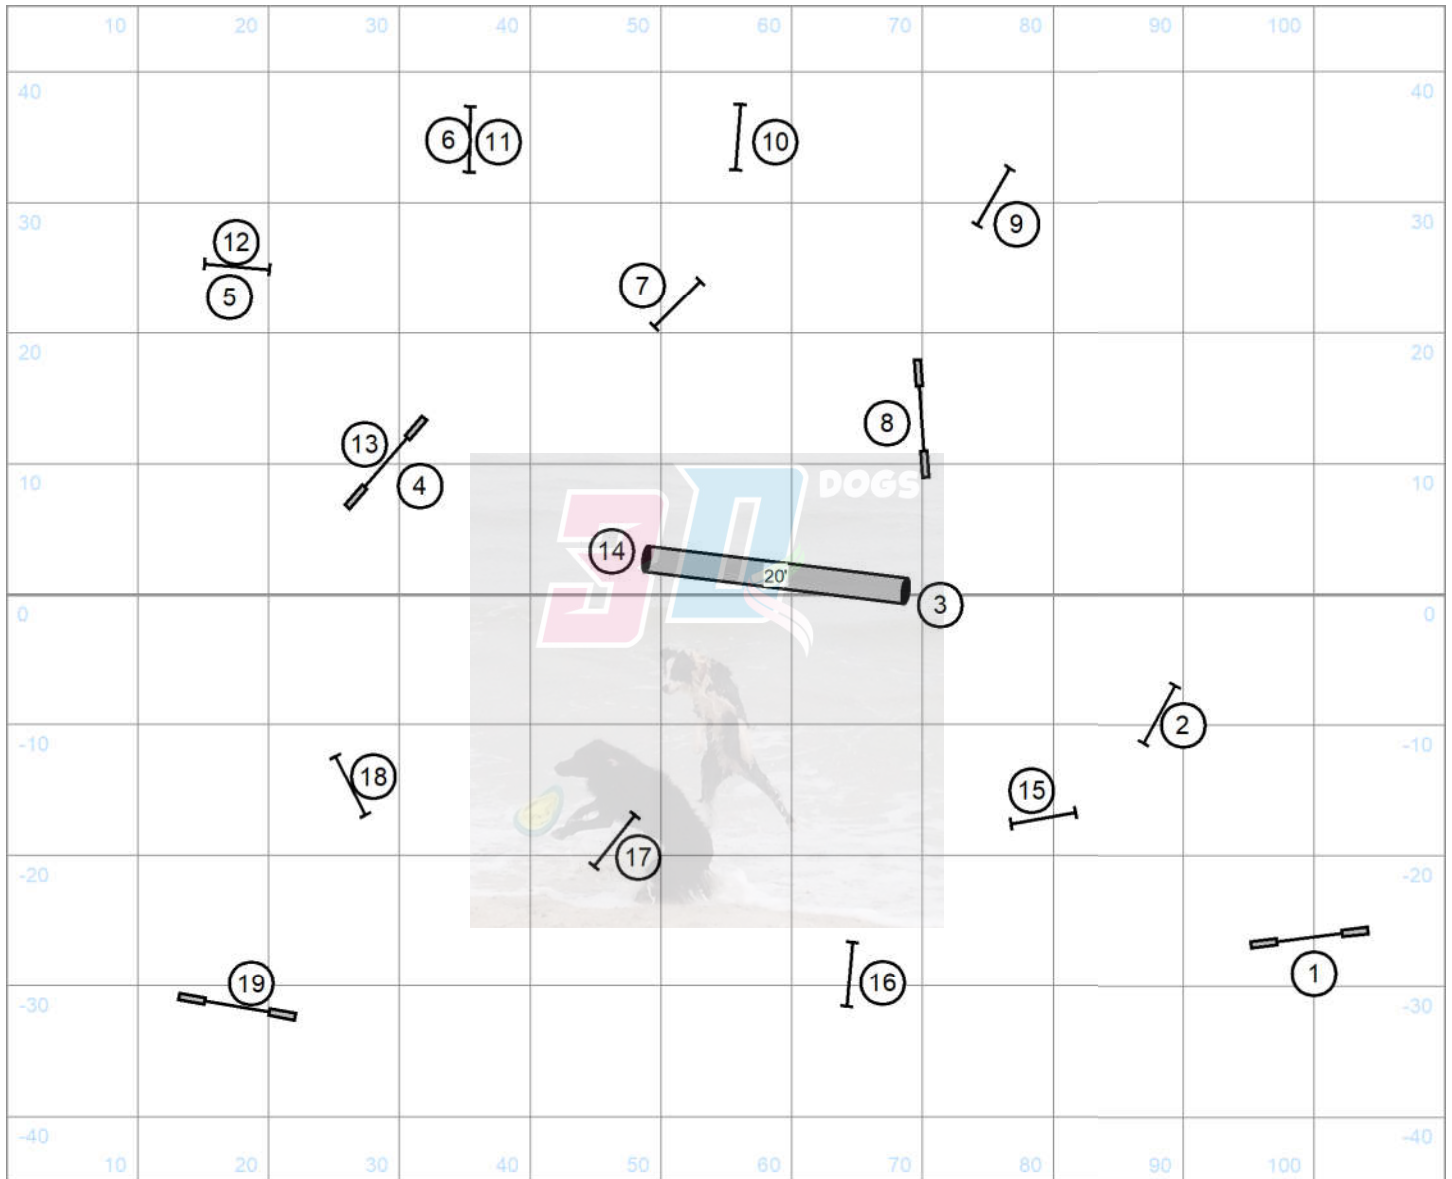

Elite Jumpers Rd 1

Judged by: Darryl Warren
Friday October 18, 2024
FLPHASC
Baker, FL
110 X 90 Indoors

Please enter at #16
Good Luck