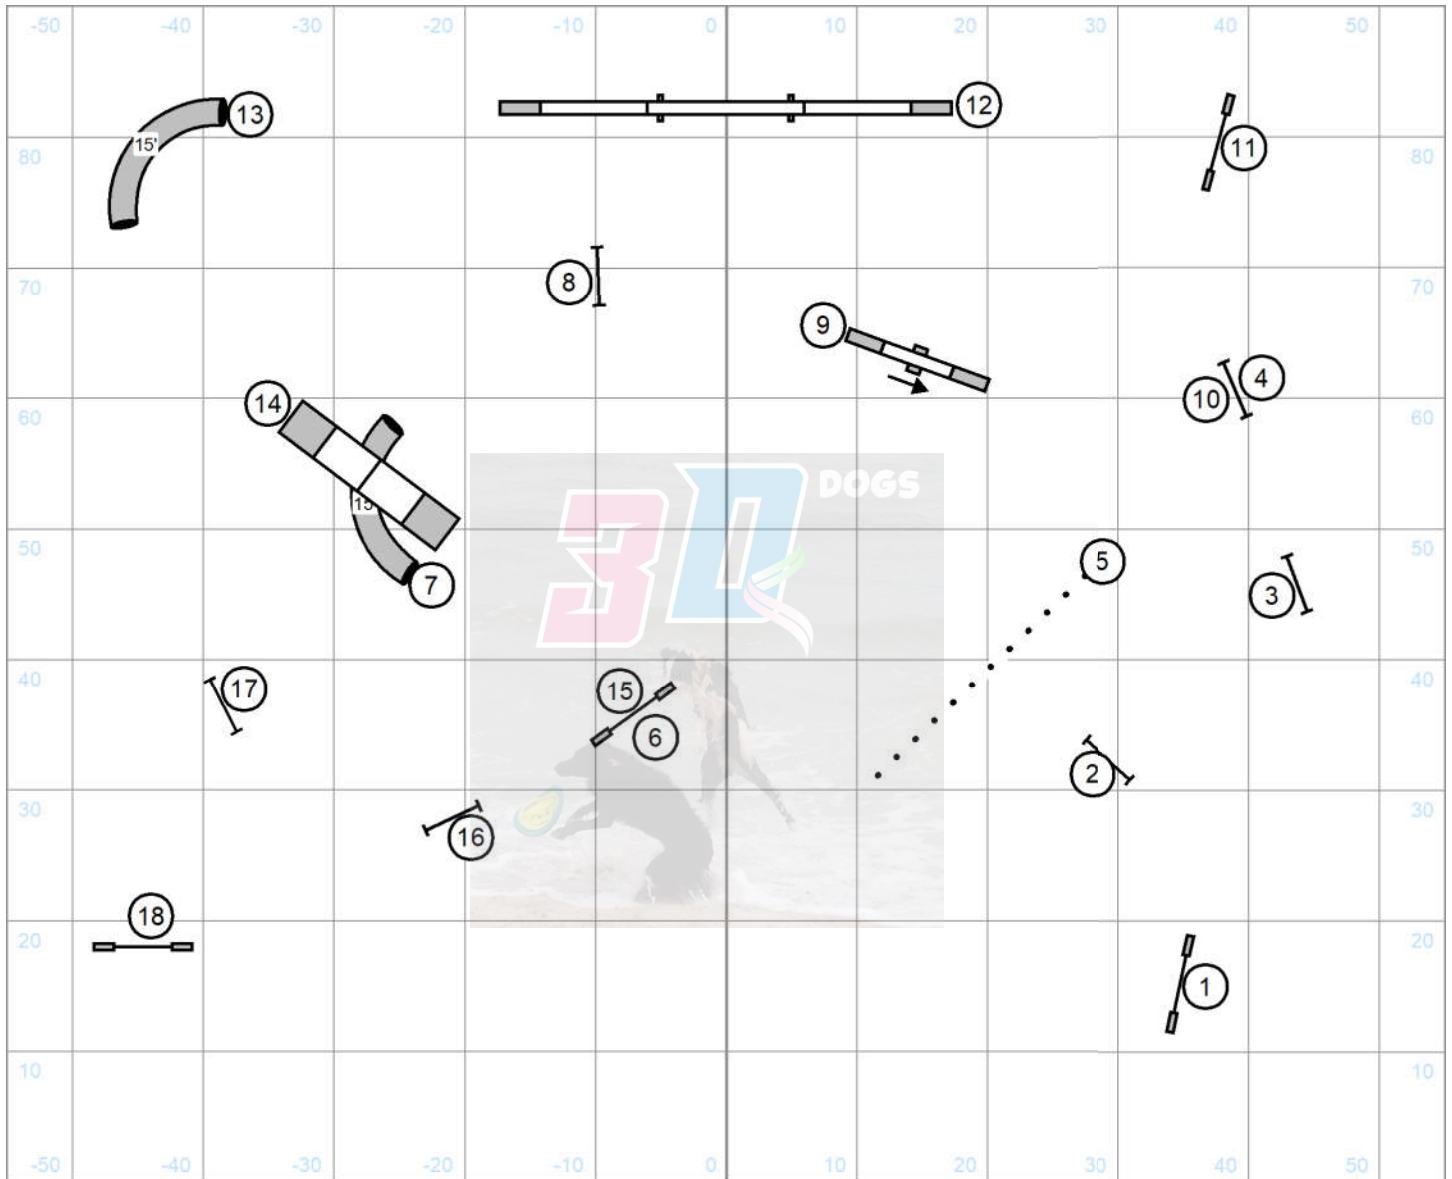

Elite Regular Rd 2

Judged by: Darryl Warren
Friday October 18, 2024
FLPHASC
Baker, FL
110 X 90 Indoors

Please enter at #16
Good Luck