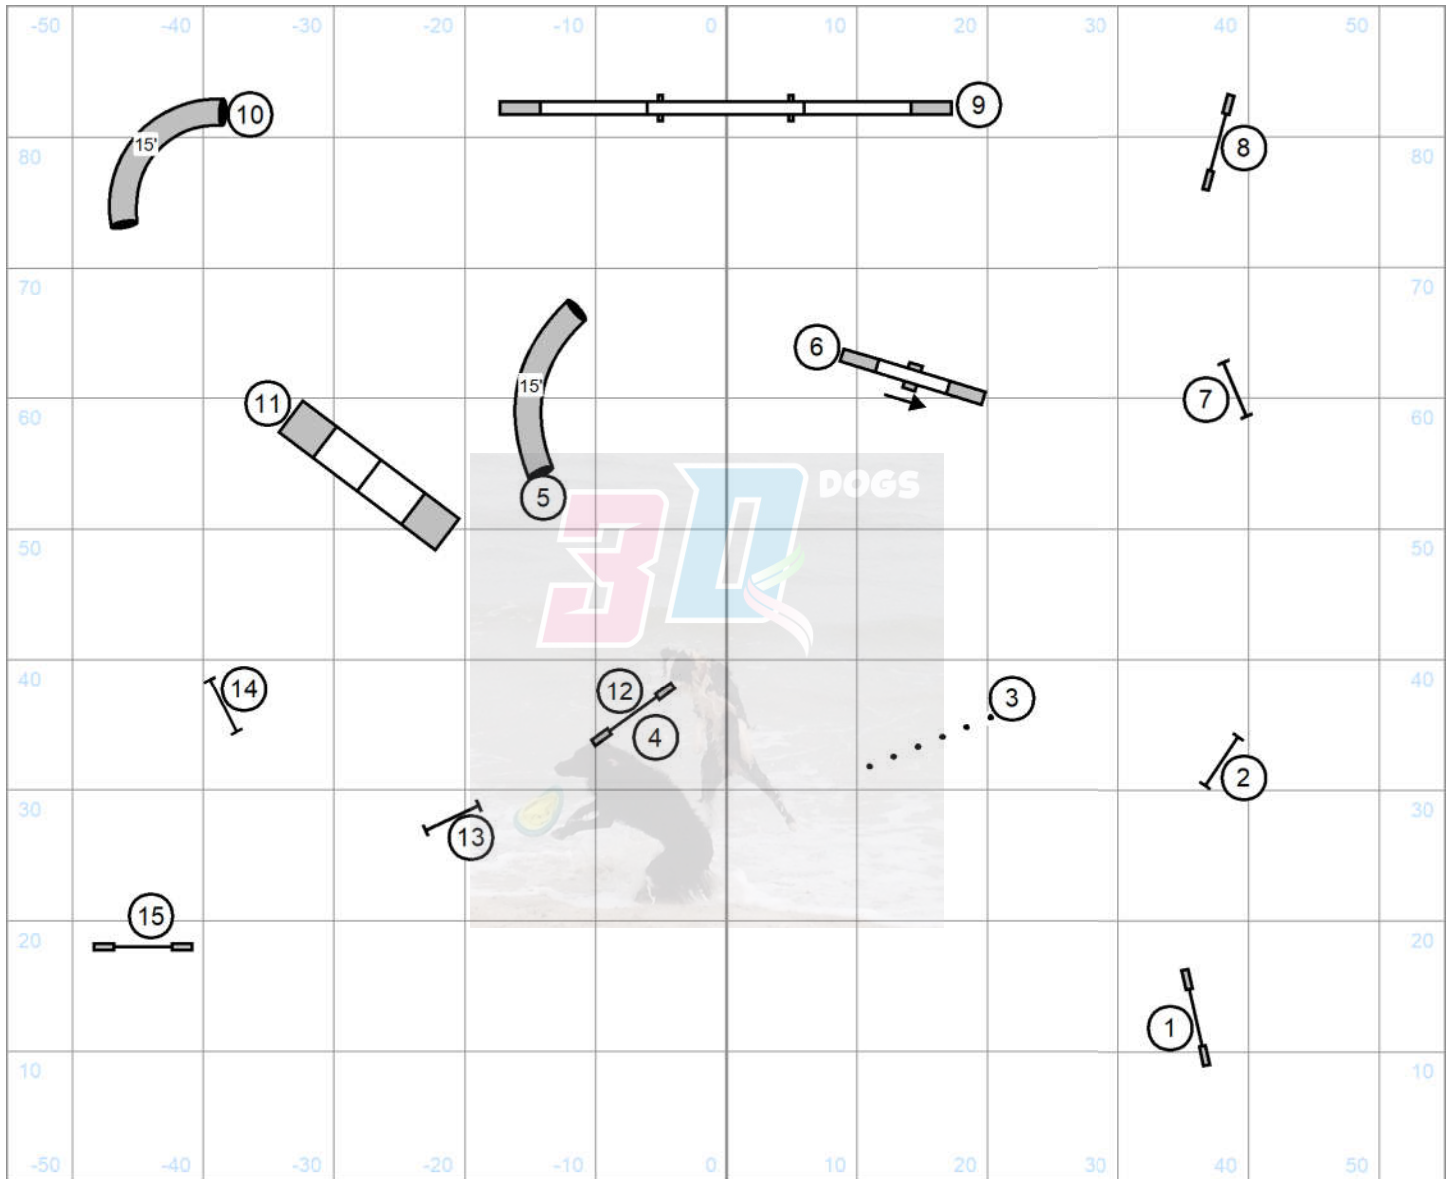

Novice Regular Rd 2

Judged by: Darryl Warren
Friday October 18, 2024
FLPHASC
Baker, FL
110 X 90 Indoors

Please enter at #13
Good Luck