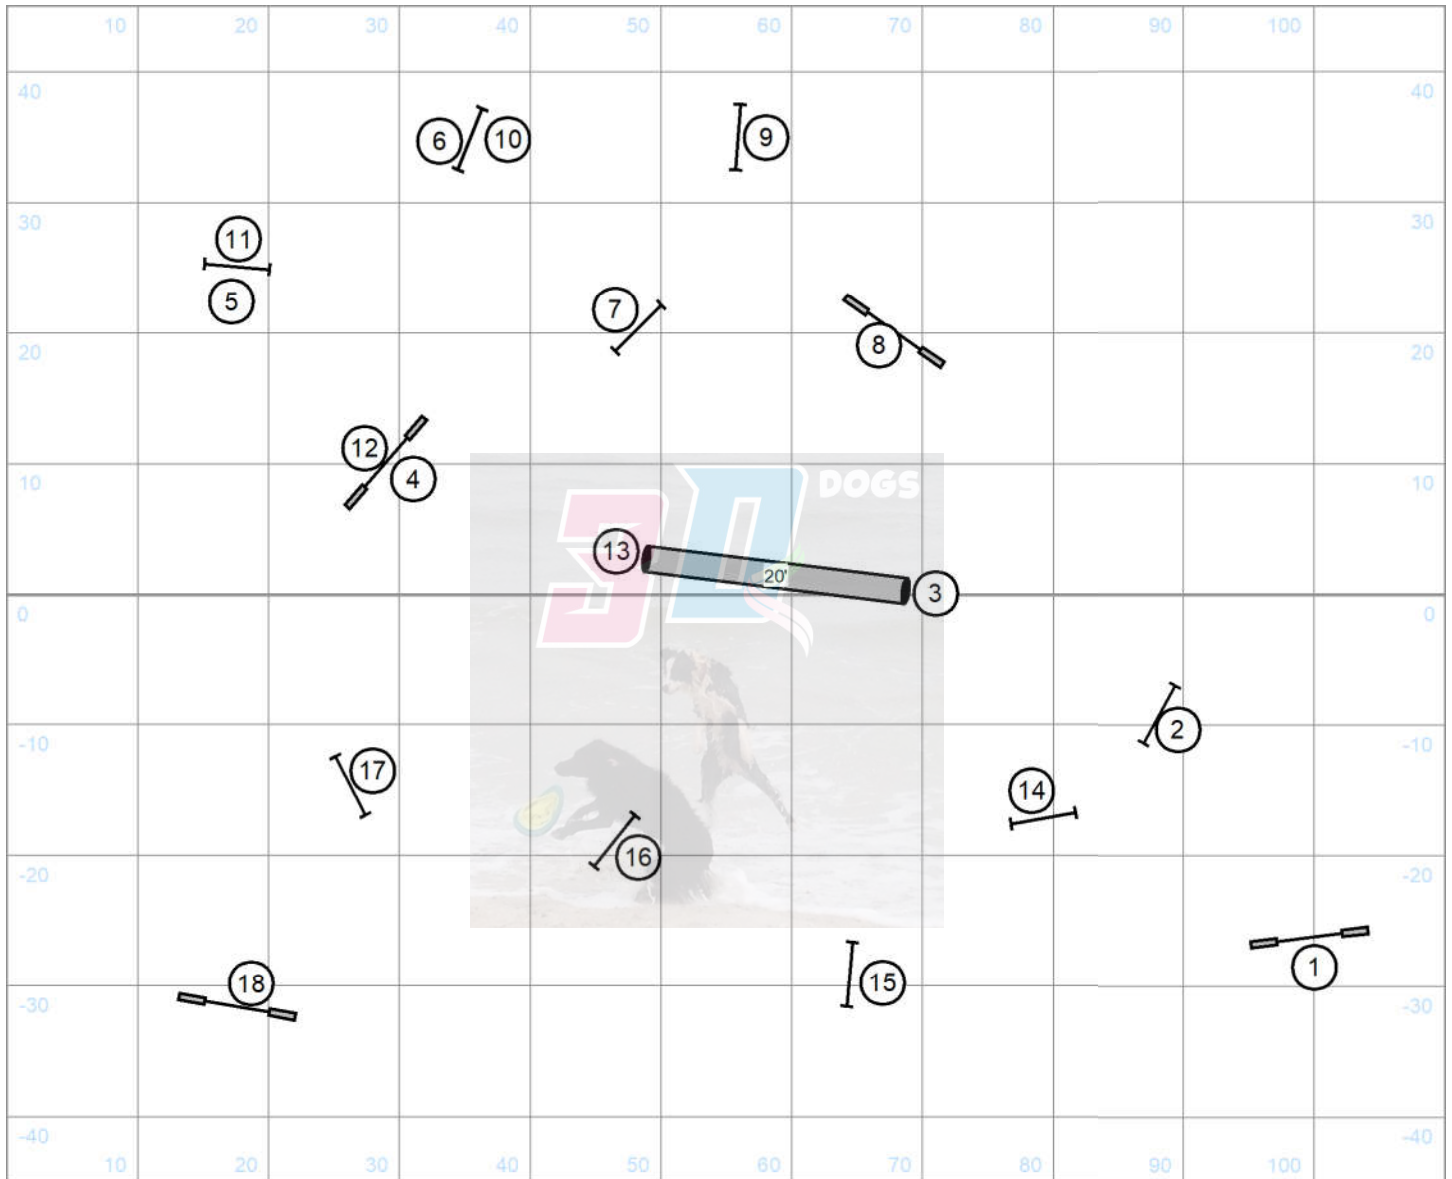

Open Jumpers Rd 2

Judged by: Darryl Warren
Friday October 18, 2024
FLPHASC
Baker, FL
110 X 90 Indoors

Please enter at #16
Good Luck