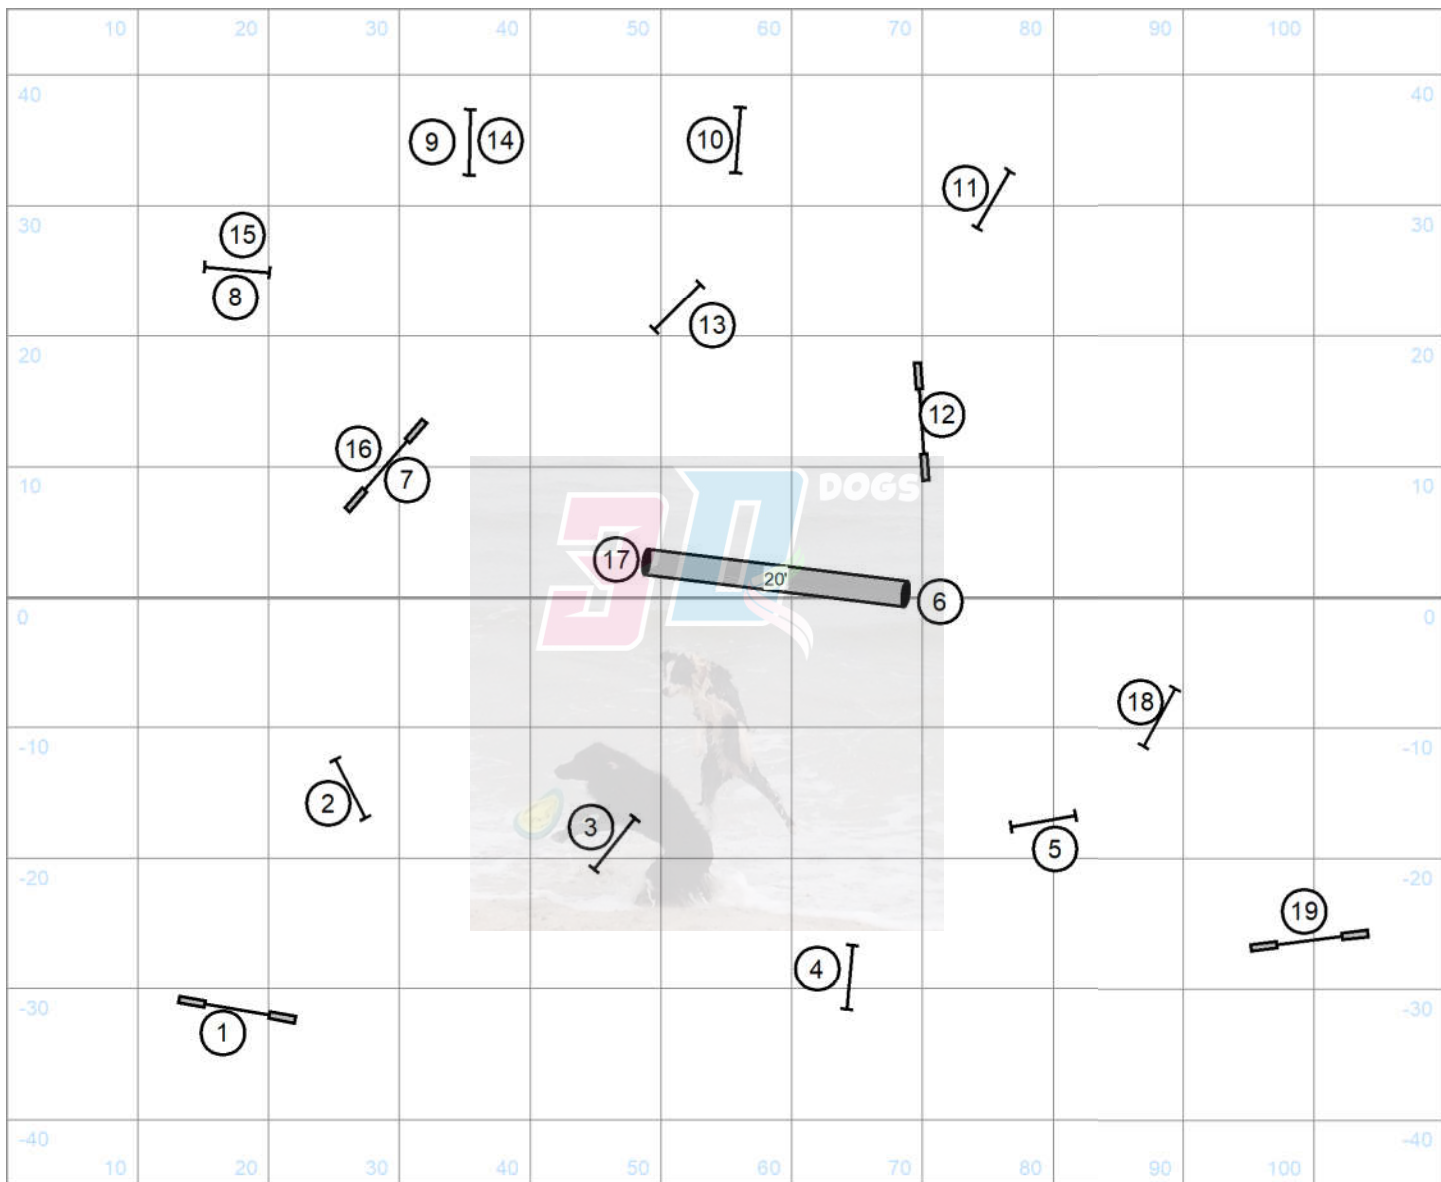

Elite Jumpers Rd 2

Judged by: Darryl Warren
Friday October 18, 2024
FLPHASC
Baker, FL
110 X 90 Indoors

Please enter at #16
Good Luck