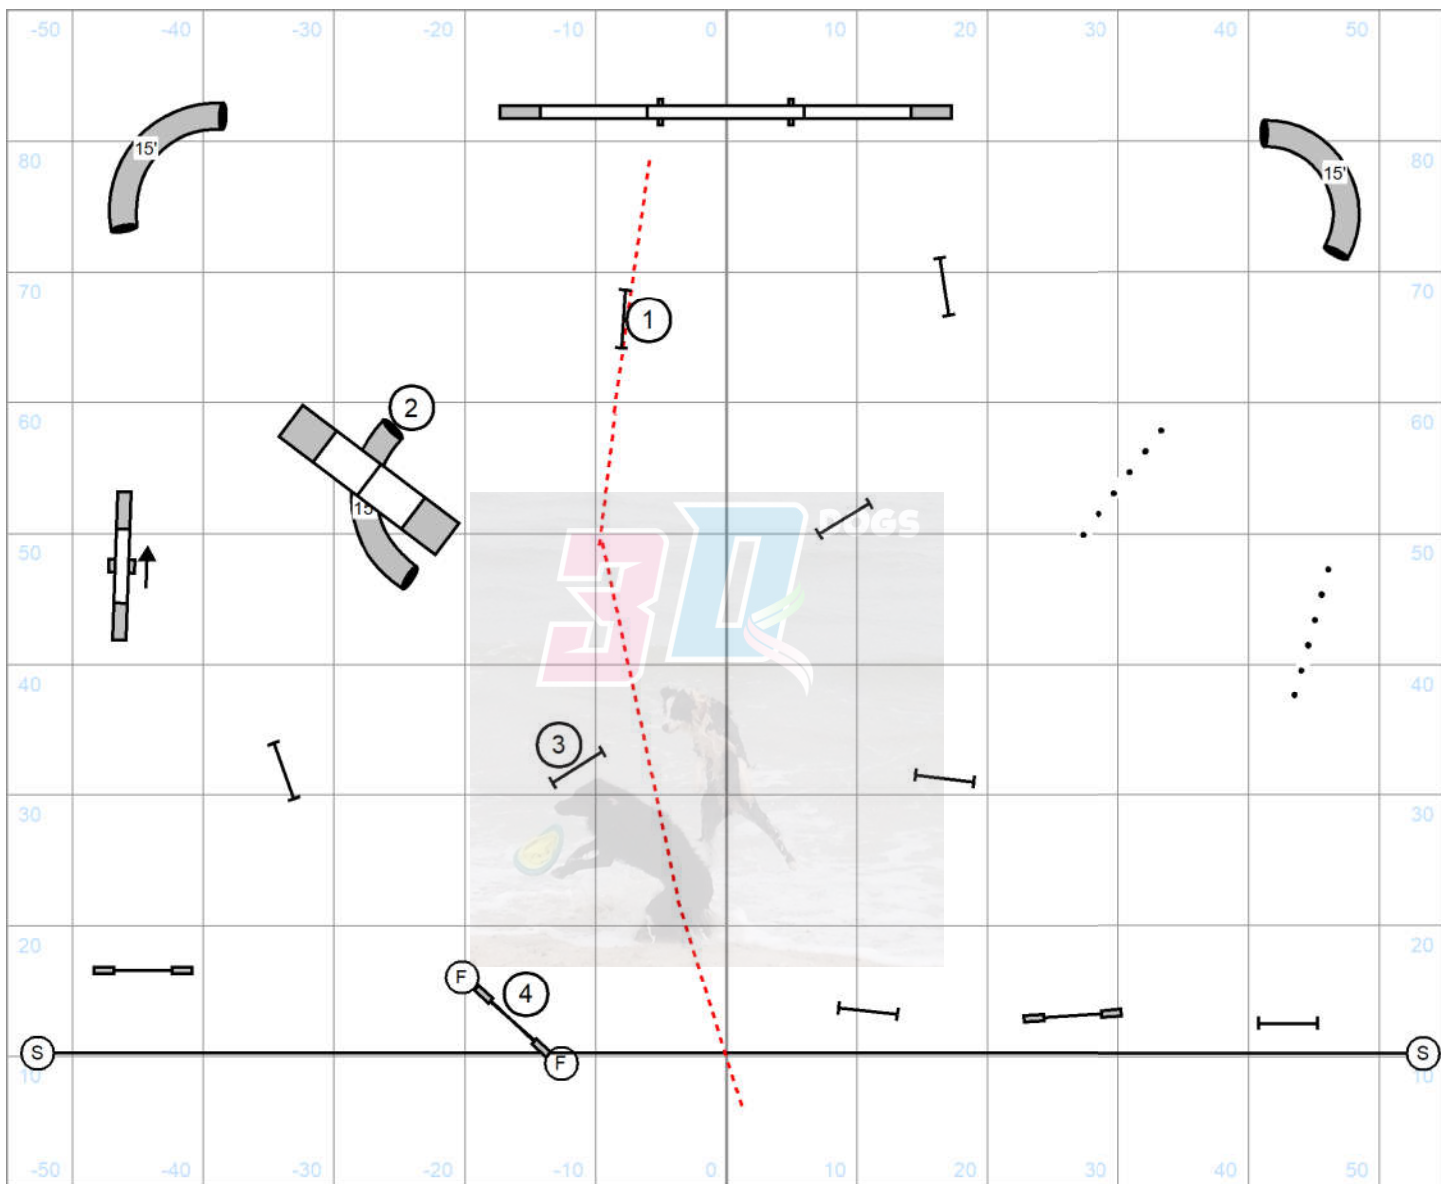

Distance 3-4
 Discrim 2-3

Novice Gamblers Rd 1
 Judged by: Darryl Warren
 Friday October 18, 2024
 FLPASC
 Baker, FL
 110 X 90 Indoors
20-24"=16 16"=18 4-12"=20

Distance 3-4
 Discrim 2-3

Elite Gamblers Rd 2
 Judged by: Darryl Warren
 Friday October 18, 2024
 FLPHASC
 Baker, FL
 110 X 90 Indoors
20-24"=14 16"=16 4-12"=18

Distance 2 & 4
 Direction 3-4

Open Gamblers Rd 2
 Judged by: Darryl Warren
 Friday October 18, 2024
 FLPHASC
 Baker, FL
 110 X 90 Indoors
20-24"=15 16"=17 4-12"=19

Distance 2 & 4
 Direction 3-4

Novice Gamblers Rd 2
 Judged by: Darryl Warren
 Friday October 18, 2024
 FLPHASC
 Baker, FL
 110 X 90 Indoors
20-24"=16 16"=18 4-12"=20