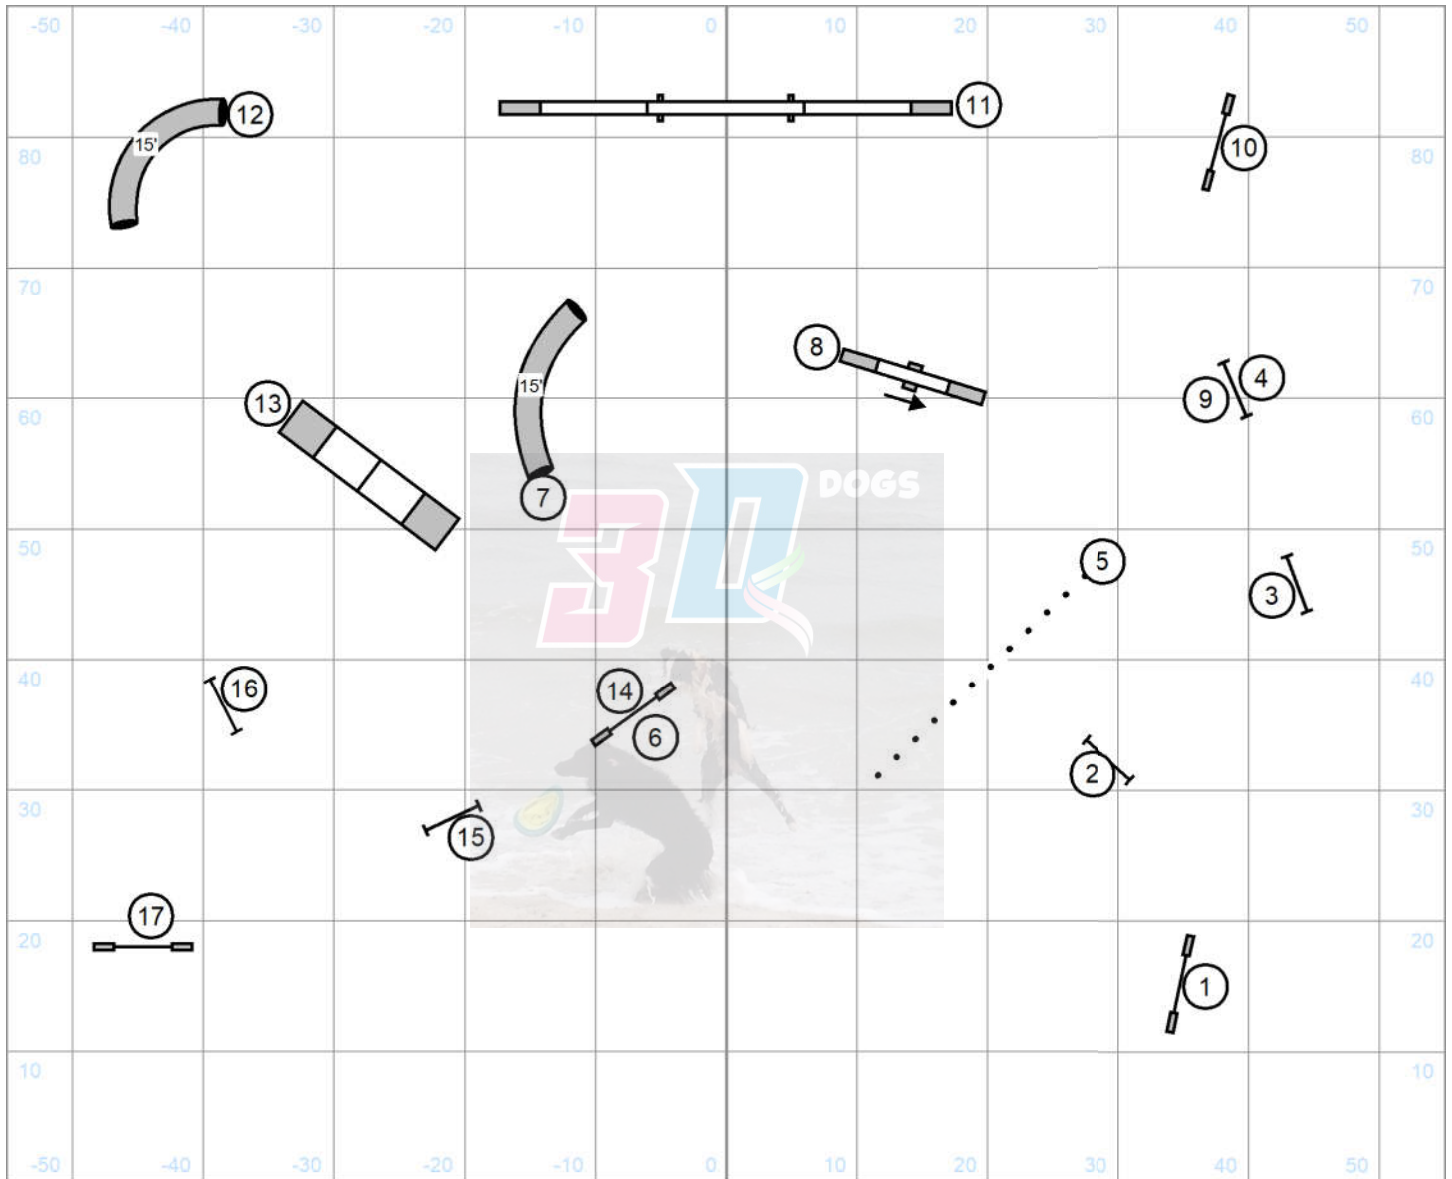

Open Regular Rd 1

Judged by: Darryl Warren
Friday October 18, 2024
FLPHASC
Baker, FL
110 X 90 Indoors

Please enter at #15
Good Luck