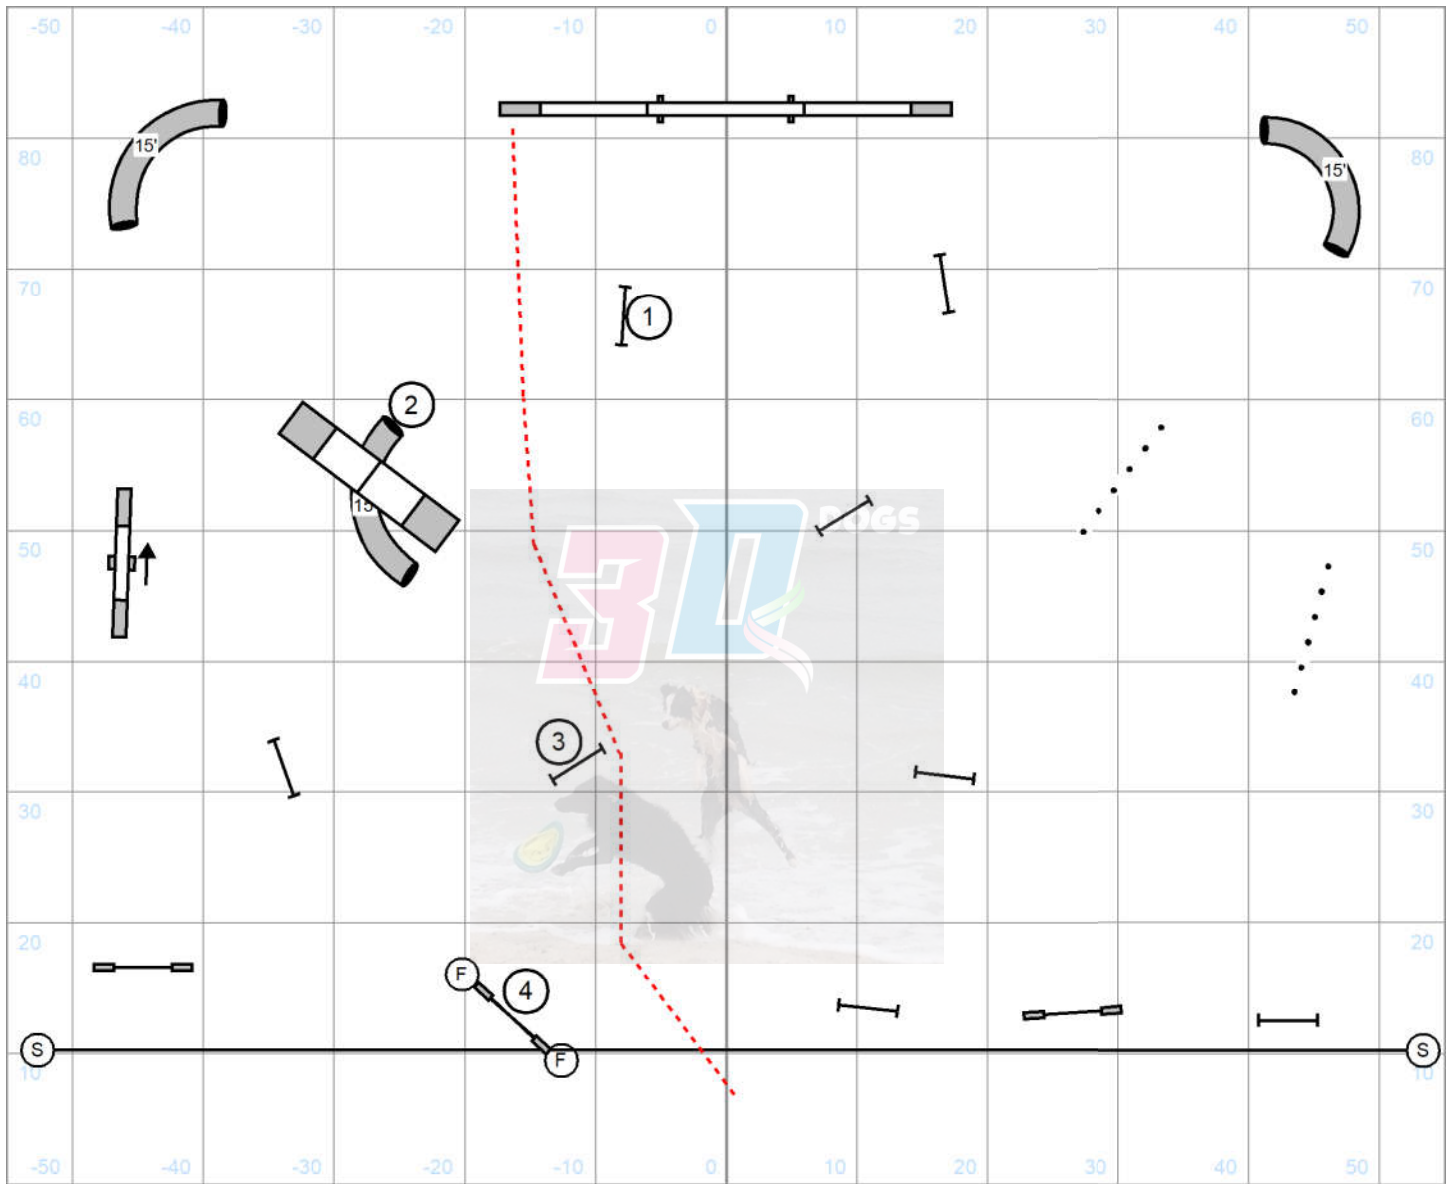

Elite Gamblers Rd 1
 Judged by: Darryl Warren
 Friday October 18, 2024
 FLPHASC
 Baker, Fl
 110 X 90 Indoors
20-24"=16 16"=18 4-12"=20

Distance 2-4
 Direction 2-3
 Discrim 3-4

Open Gamblers Rd 1
 Judged by: Darryl Warren
 Friday October 18, 2024
 FLPHASC
 Baker, Fl
 110 X 90 Indoors
20-24"=15 16"=17 4-12"=19

Distance 3-4
 Discrim 2-3

Novice Gamblers Rd 1
 Judged by: Darryl Warren
 Friday October 18, 2024
 FLPASC
 Baker, FL
 110 X 90 Indoors
20-24"=16 16"=18 4-12"=20

Distance 3-4
 Discrim 2-3

Elite Gamblers Rd 2
 Judged by: Darryl Warren
 Friday October 18, 2024
 FLPHASC
 Baker, FL
 110 X 90 Indoors
20-24"=14 16"=16 4-12"=18

Distance 2 & 4
 Direction 3-4

Open Gamblers Rd 2
 Judged by: Darryl Warren
 Friday October 18, 2024
 FLPHASC
 Baker, FL
 110 X 90 Indoors
20-24"=15 16"=17 4-12"=19

Distance 2 & 4
 Direction 3-4

Novice Gamblers Rd 2
 Judged by: Darryl Warren
 Friday October 18, 2024
 FLPHASC
 Baker, FL
 110 X 90 Indoors
20-24"=16 16"=18 4-12"=20