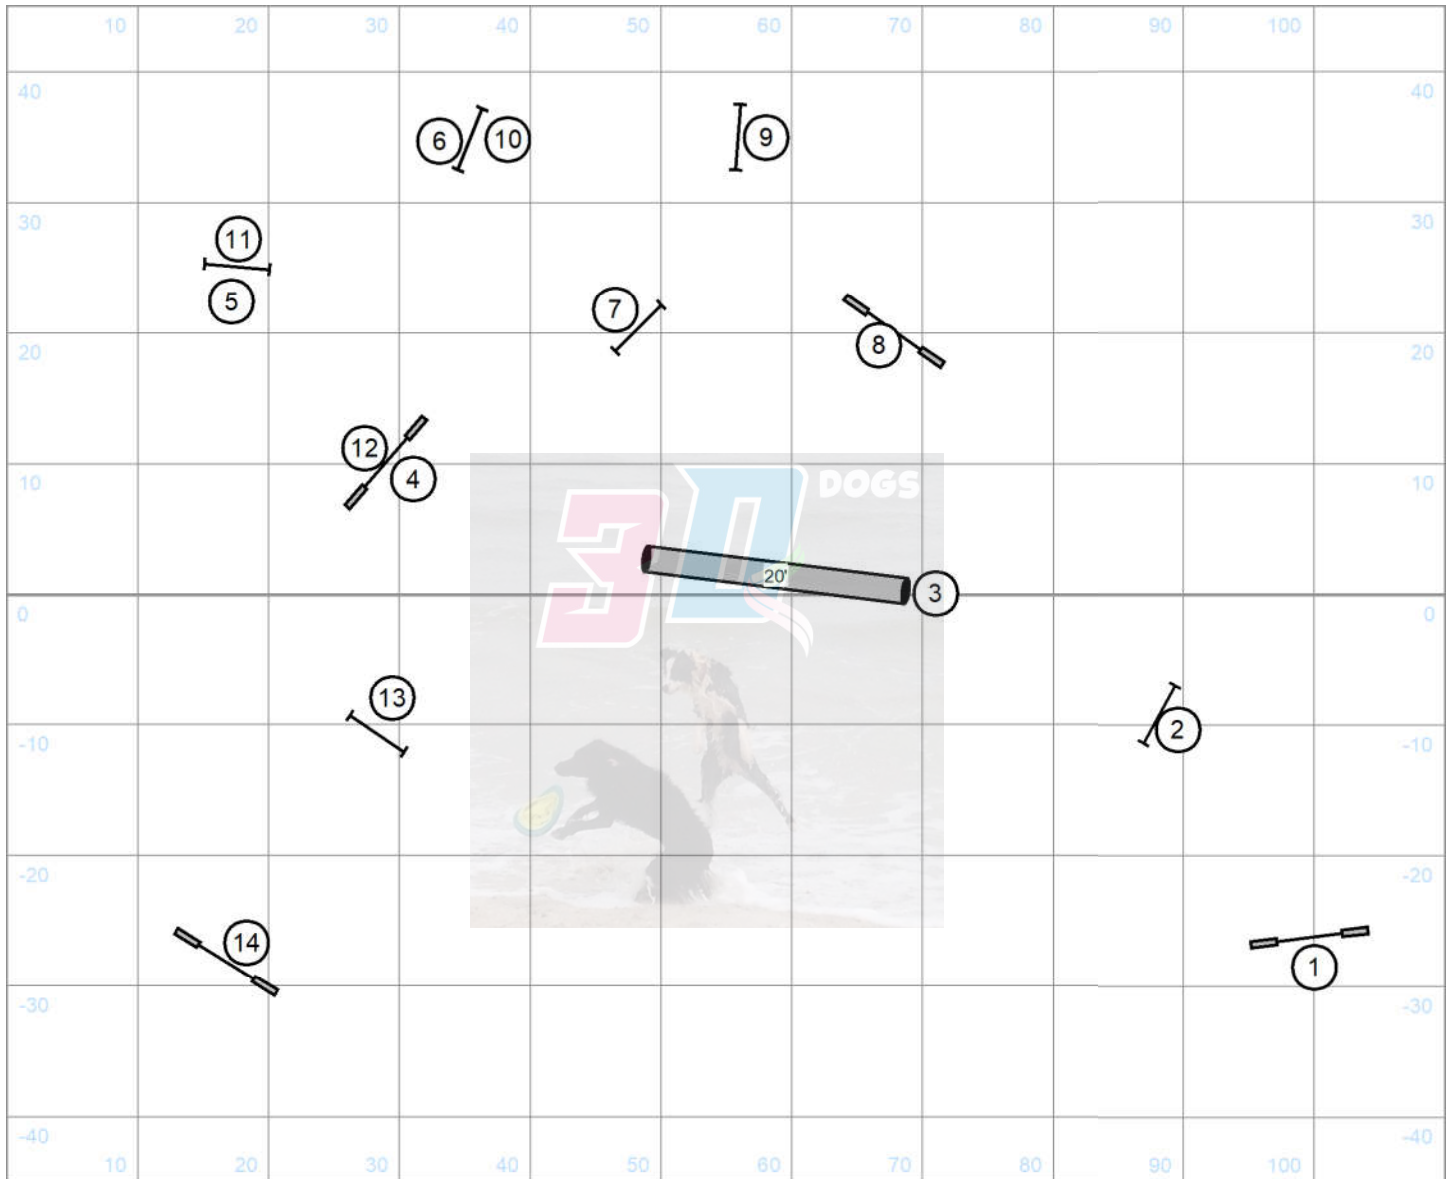

Novice Jumpers Rd 1

Judged by: Darryl Warren
Friday October 18, 2024
FLPHASC
Baker, FL
110 X 90 Indoors

Please enter at #12
Good Luck