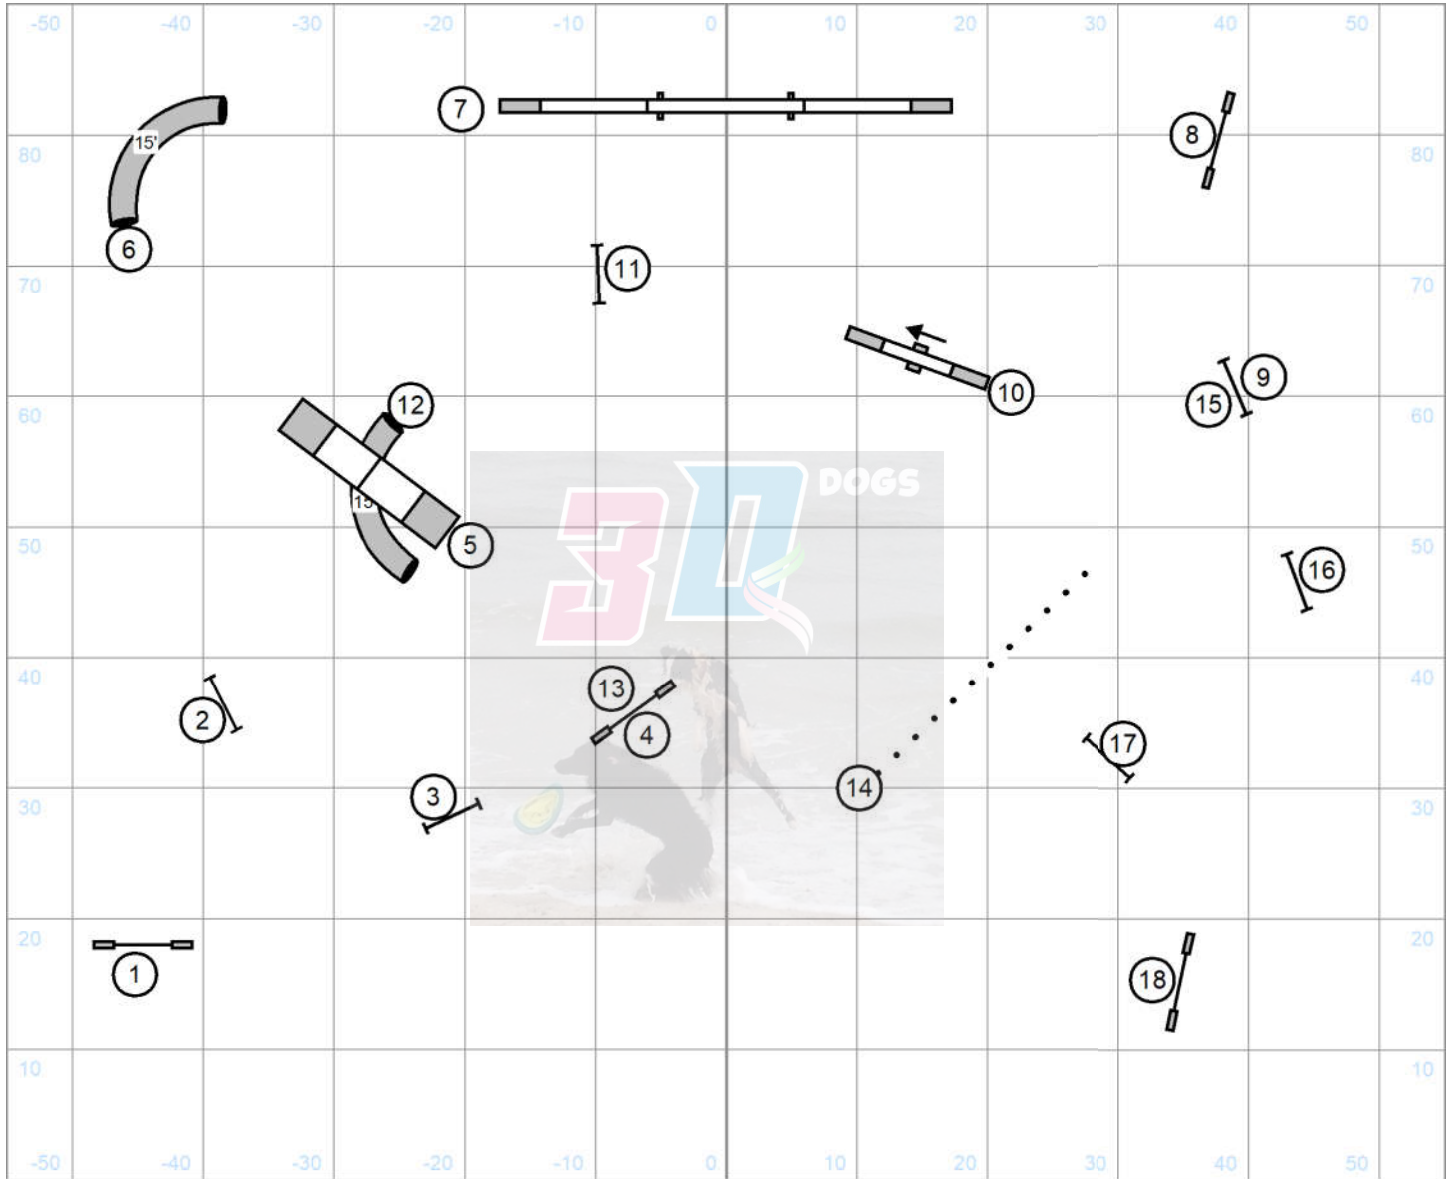

Elite Regular Rd 1

Judged by: Darryl Warren
Friday October 18, 2024
FLPHASC
Baker, FL
110 X 90 Indoors

Please enter at #14
Good Luck