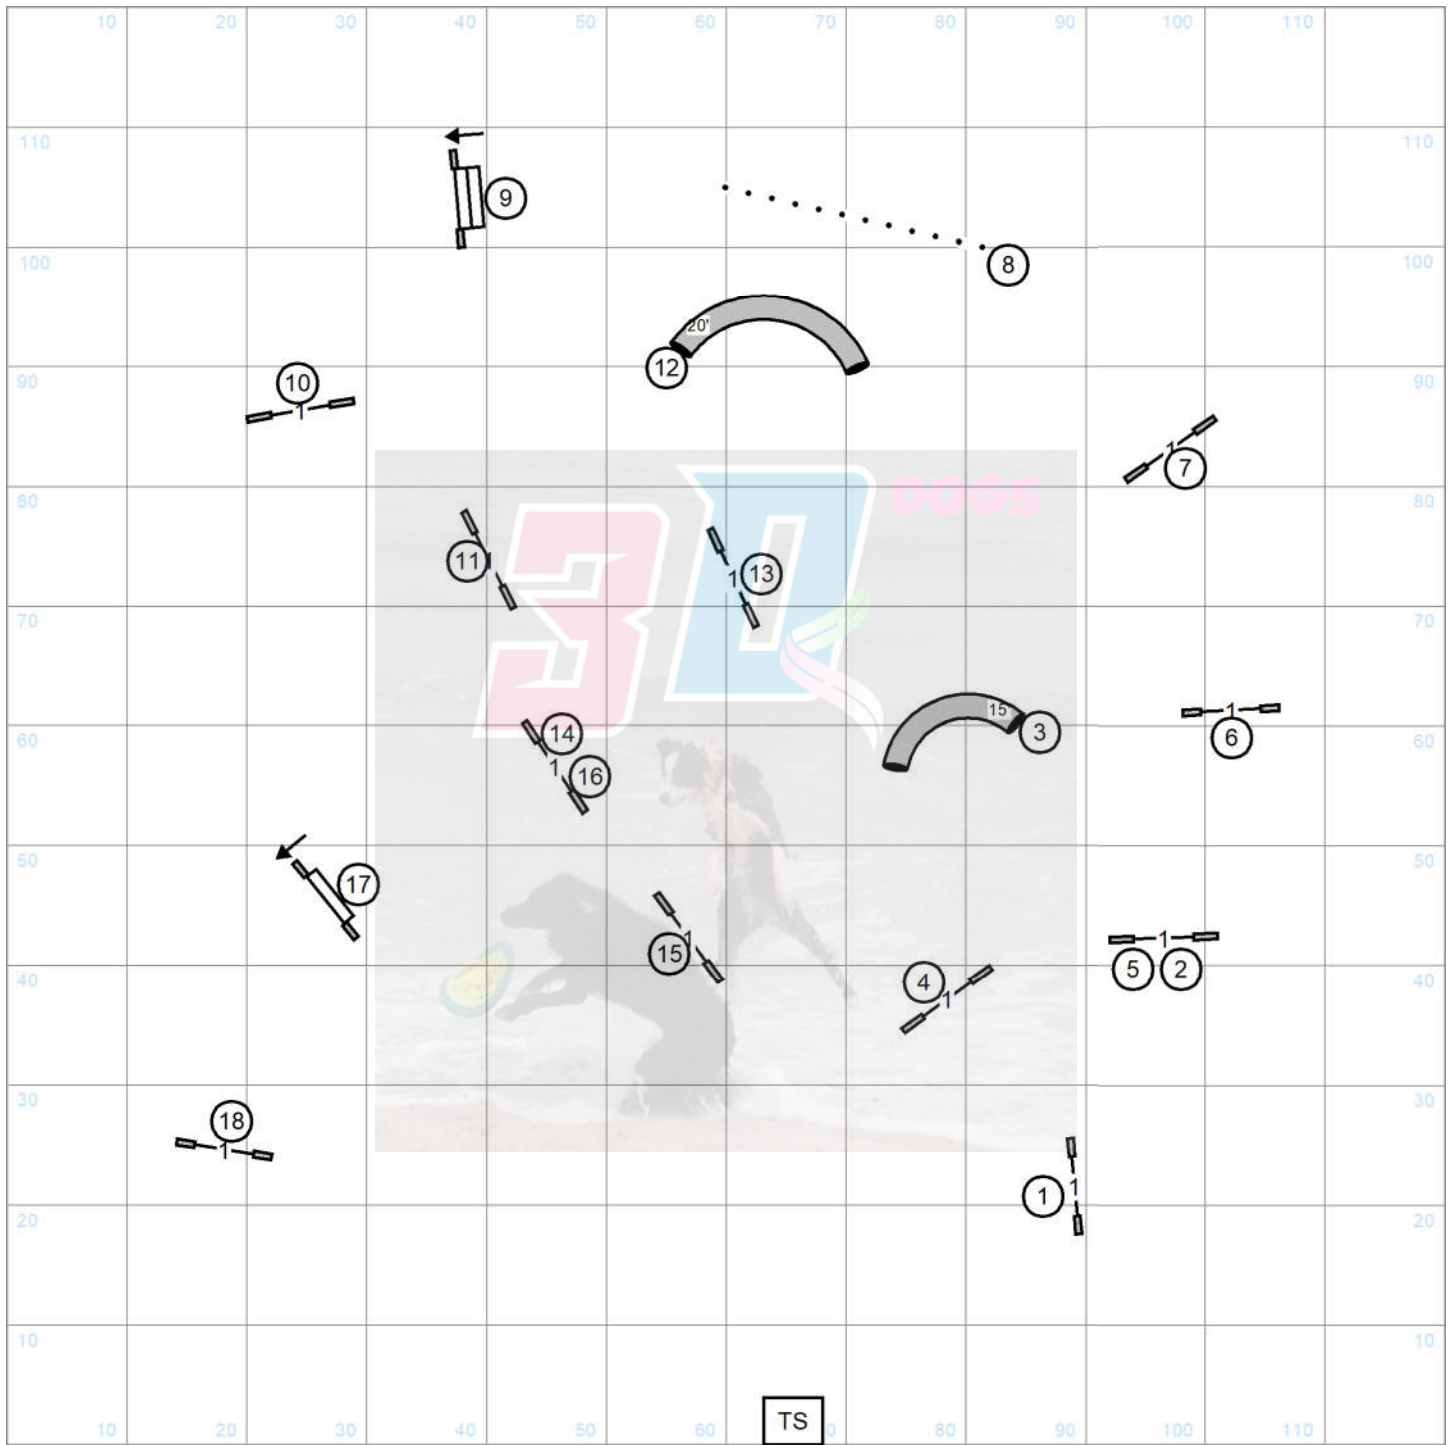

Please enter at #14
Good Luck

Greater Houston Pembroke Welsh Corgi Fanciers
120 x 130 Magnolia, Tx
Saturday July 27, 2024
Open Standard

CourseDesigner.com (CD v4.34)

Please enter at #12
Good Luck

Greater Houston Pembroke Welsh Corgi Fanciers
 120 x 130 Magnolia, Tx
 Saturday July 27, 2024
Novice Standard