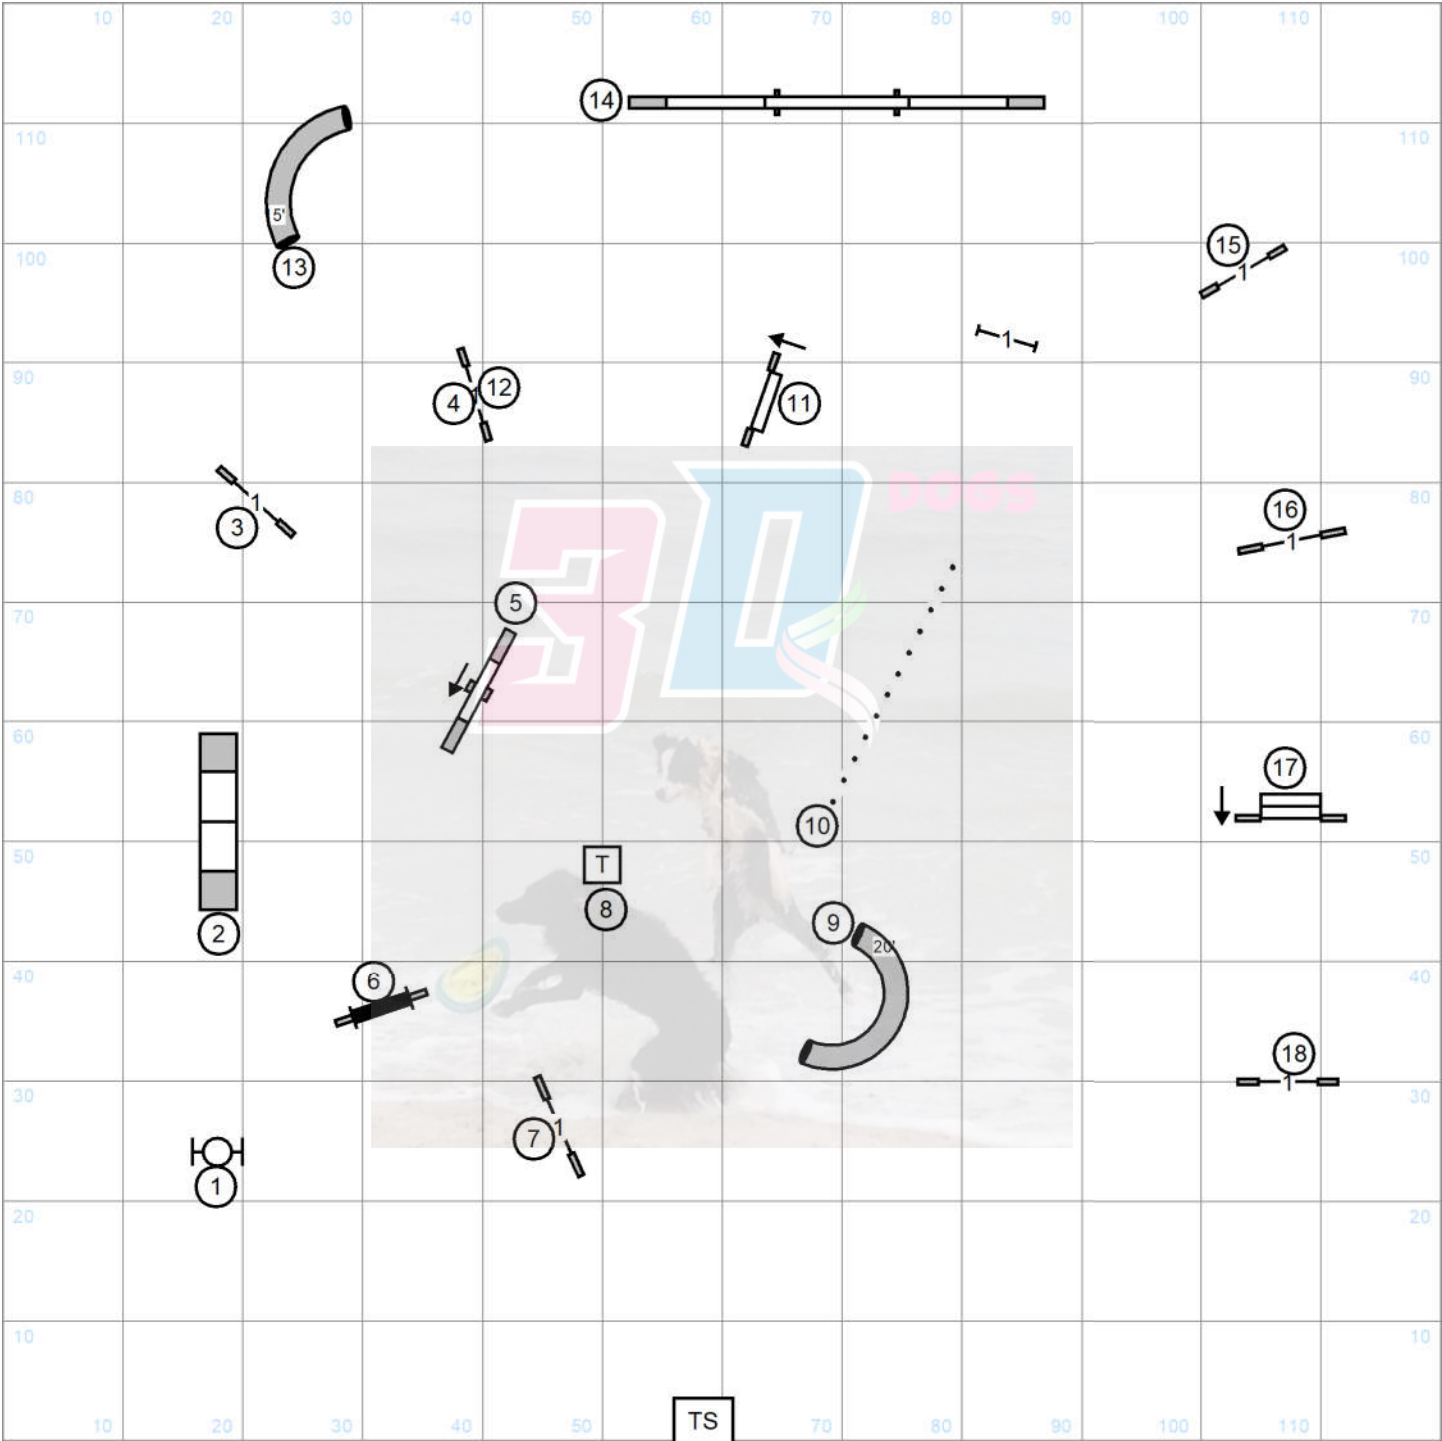

Please enter at #17
Good Luck

Please enter at #16
Good Luck

Greater Houston Pembroke Welsh Corgi Fanciers
 120 x 130 Magnolia, Tx
 Saturday July 27, 2024
Master Standard

Please enter at #17
 Good Luck

Greater Houston Pembroke Welsh Corgi Fanciers
 120 x 130 Magnolia, Tx
 Saturday July 27, 2024
Premier Standard

CourseDesigner.com (CD v4.34)

Greater Houston Pembroke Welsh Corgi Fanciers
 120 x 130 Magnolia, Tx
 Saturday July 27, 2024
FAST

Send Bonus Master 9-4-2 Far Line
Open 9-4-2 Close Line
Noivce 9-4 Close Line