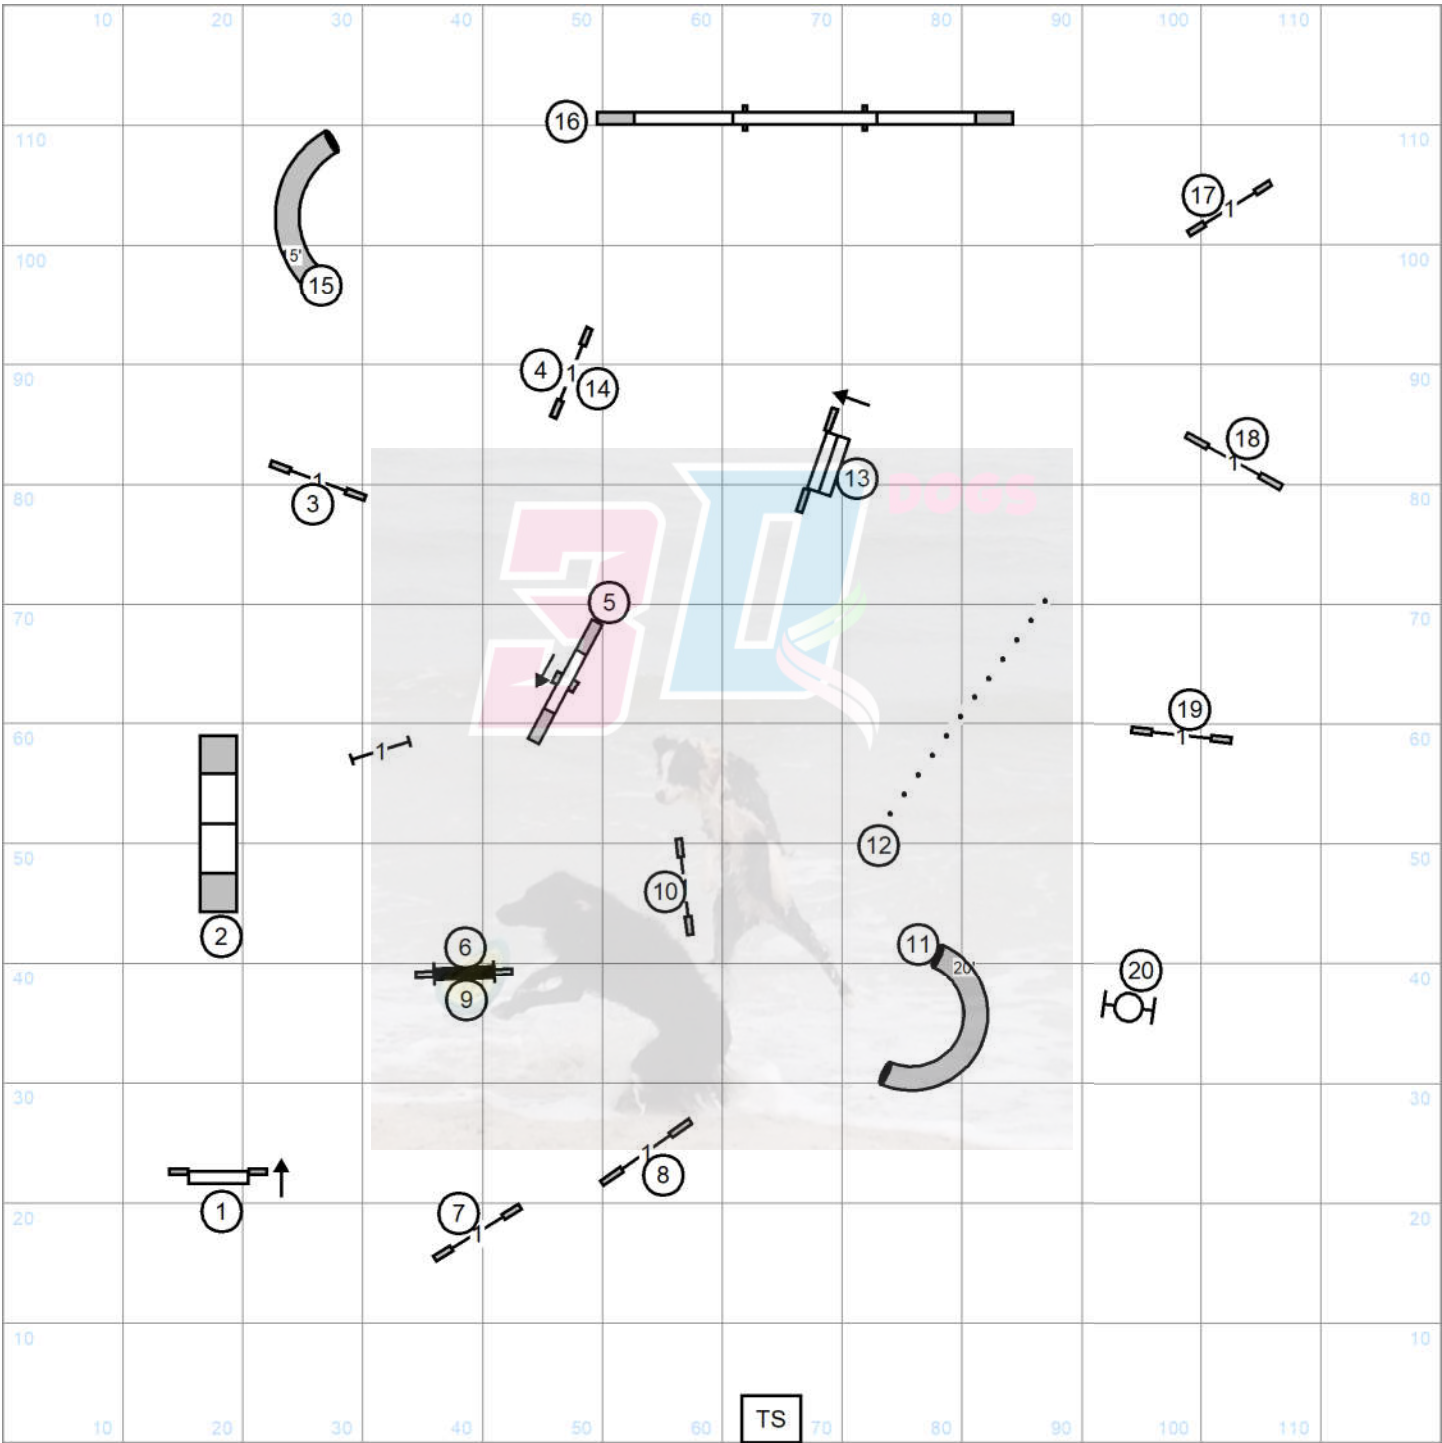

Greater Houston Pembroke Welsh Corgi Fanciers
 120 x 130 Magnolia, Tx
 Saturday July 27, 2024
Master JWW

Please enter at #17
Good Luck

Greater Houston Pembroke Welsh Corgi Fanciers
 120 x 130 Magnolia, Tx
 Saturday July 27, 2024
Premier JWW

Please enter at #17
Good Luck

Please enter at #16
Good Luck

Greater Houston Pembroke Welsh Corgi Fanciers
 120 x 130 Magnolia, Tx
 Saturday July 27, 2024
Master Standard

Please enter at #17
 Good Luck

Greater Houston Pembroke Welsh Corgi Fanciers
 120 x 130 Magnolia, Tx
 Saturday July 27, 2024
Premier Standard

CourseDesigner.com (CD v4.34)

Greater Houston Pembroke Welsh Corgi Fanciers
 120 x 130 Magnolia, Tx
 Saturday July 27, 2024
FAST

Send Bonus Master 9-4-2 Far Line
Open 9-4-2 Close Line
Noivce 9-4 Close Line