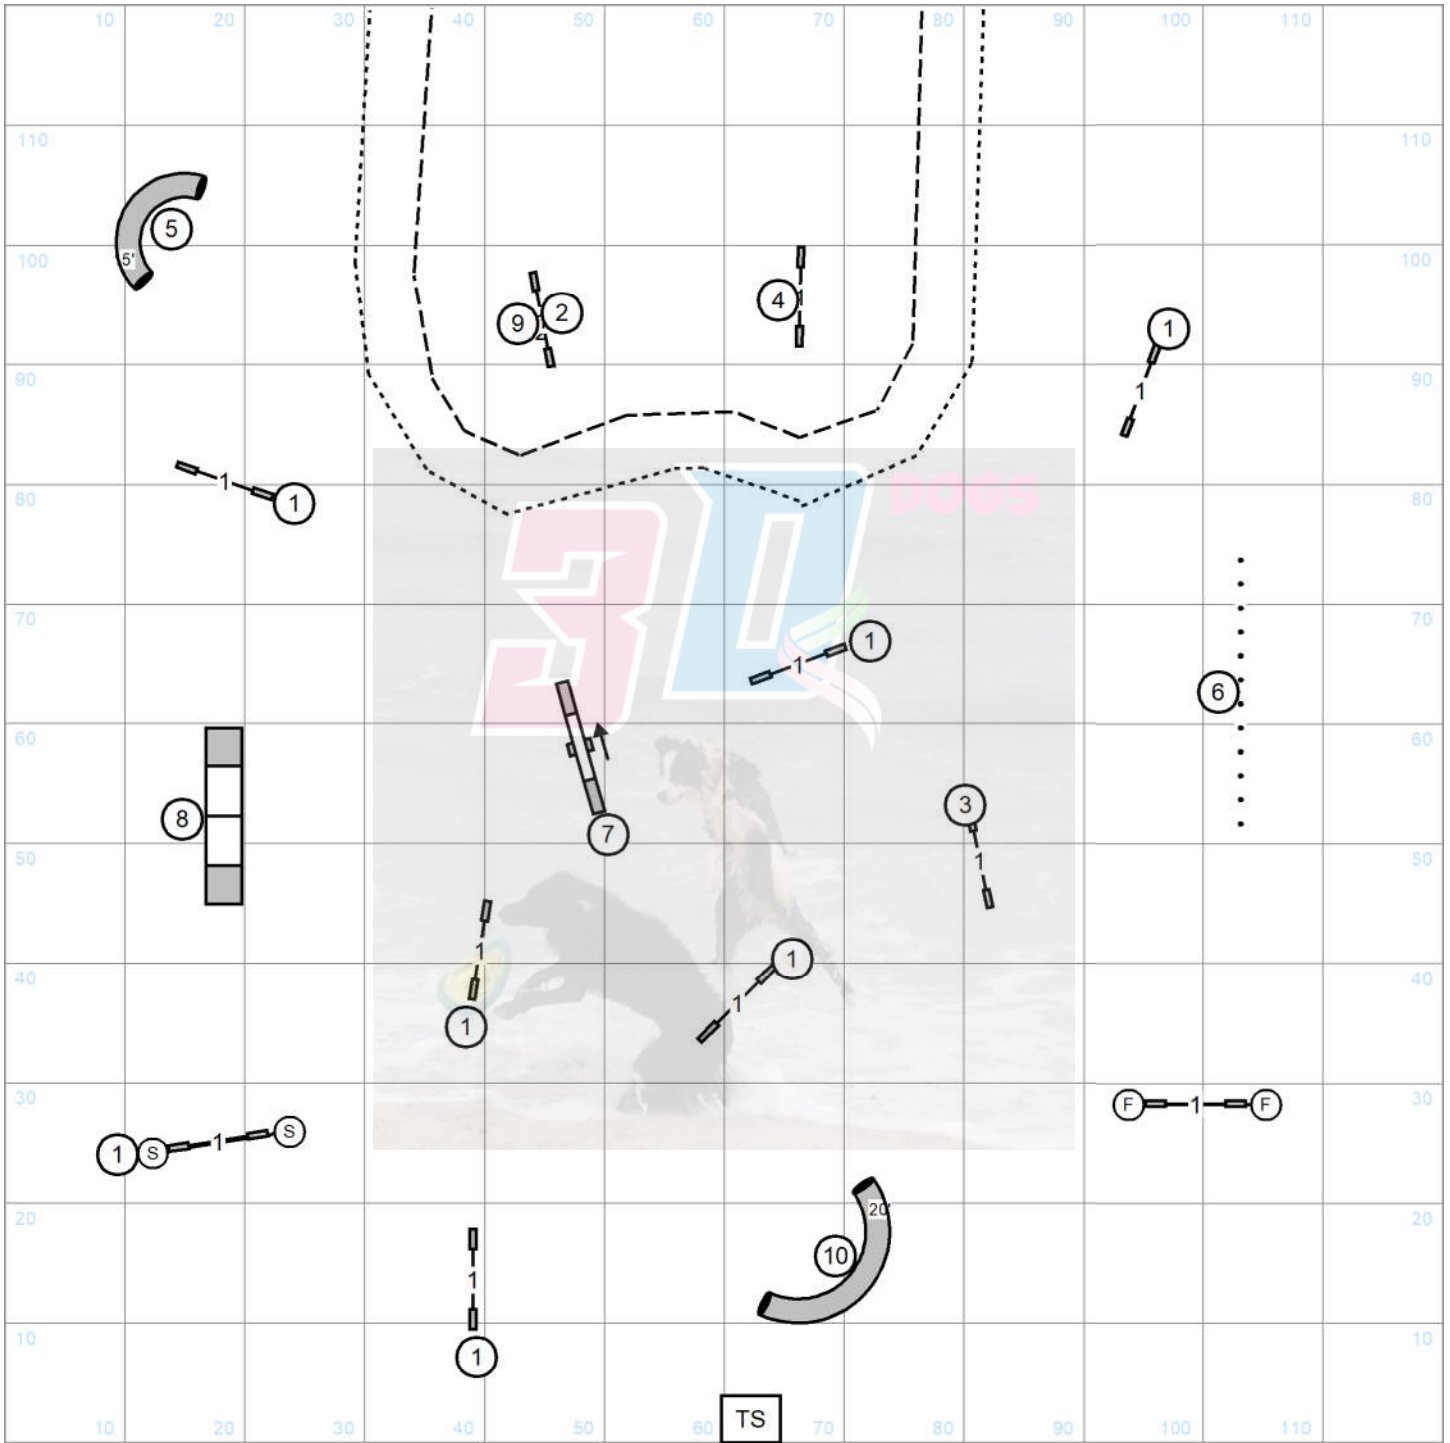

Please enter at #17
Good Luck

Please enter at #16
Good Luck

Greater Houston Pembroke Welsh Corgi Fanciers
 120 x 130 Magnolia, Tx
 Saturday July 27, 2024
Master Standard

Please enter at #17
 Good Luck

Greater Houston Pembroke Welsh Corgi Fanciers
 120 x 130 Magnolia, Tx
 Saturday July 27, 2024
Premier Standard

CourseDesigner.com (CD v4.34)

Greater Houston Pembroke Welsh Corgi Fanciers
 120 x 130 Magnolia, Tx
 Saturday July 27, 2024
FAST

Send Bonus Master 9-4-2 Far Line
Open 9-4-2 Close Line
Noivce 9-4 Close Line