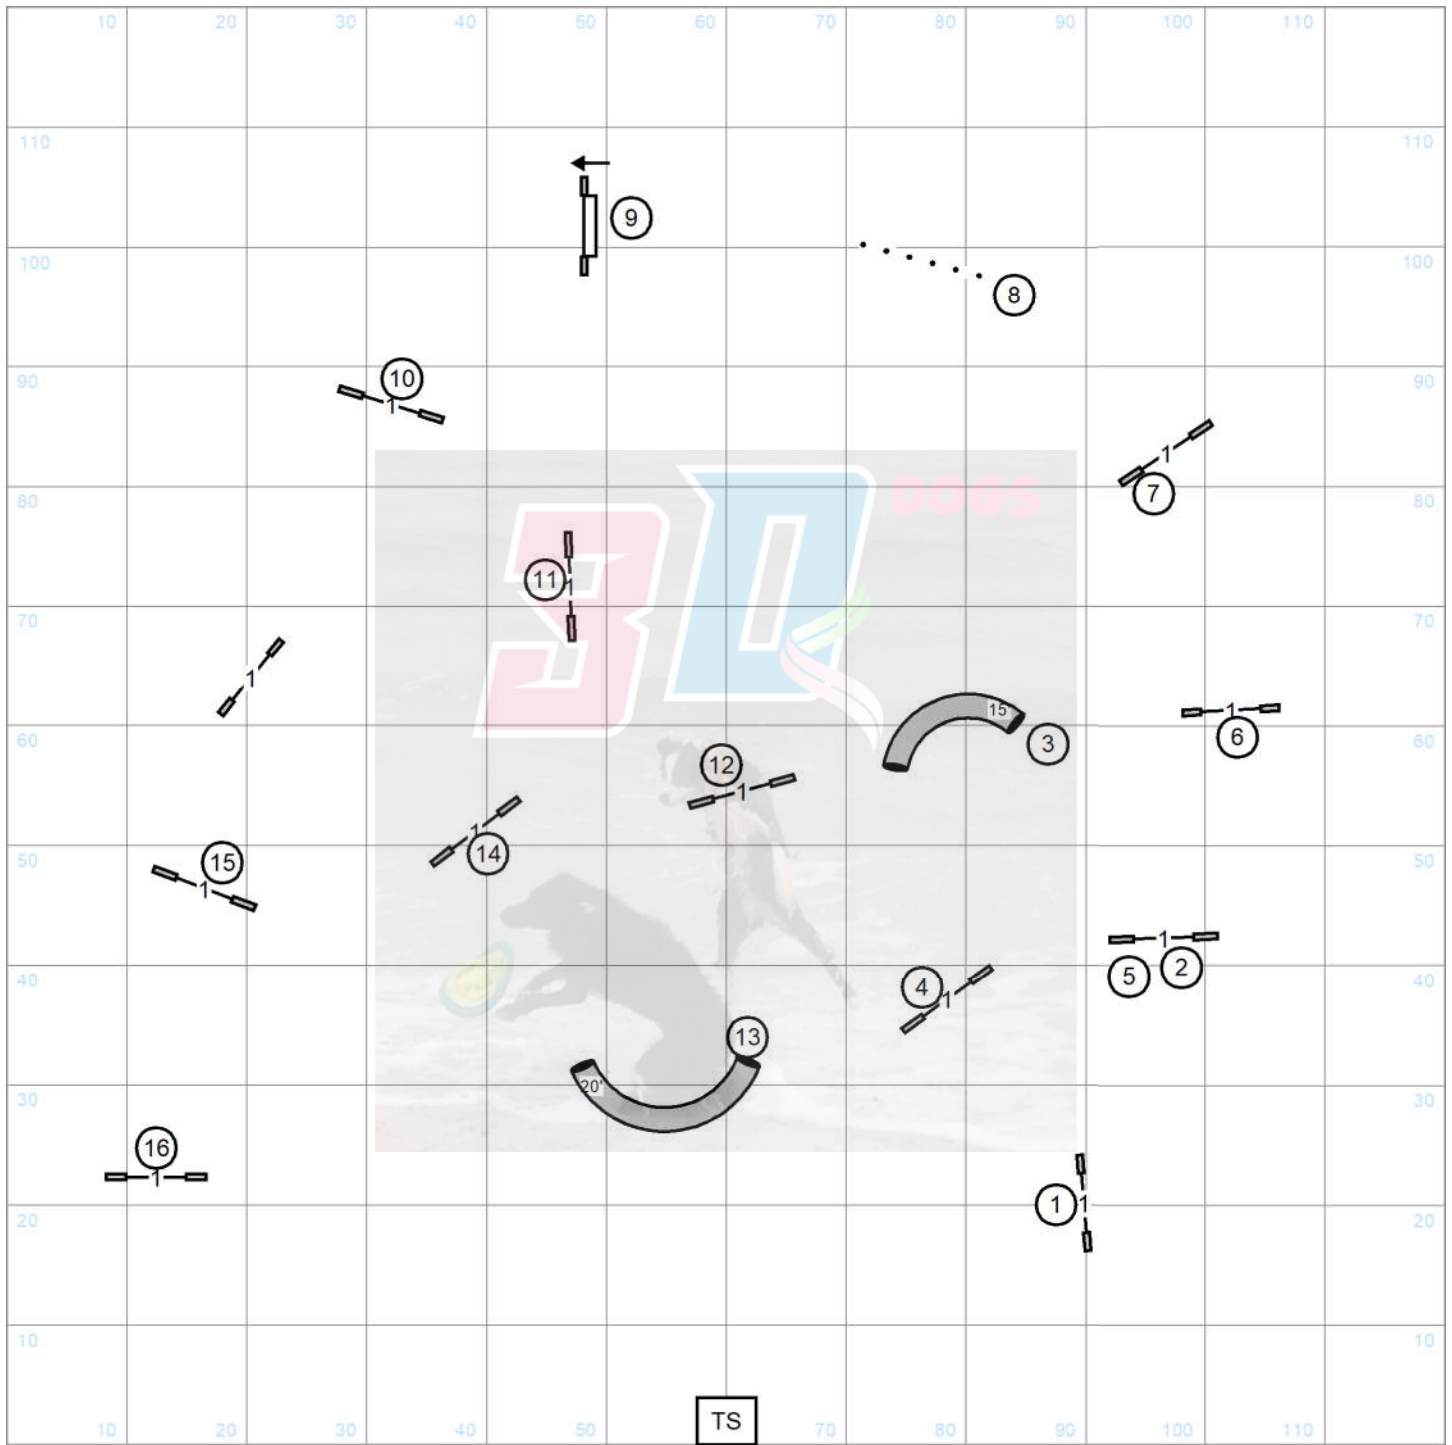

Greater Houston Pembroke Welsh Corgi Fanciers
120 x 130 Magnolia, Tx
Saturday July 27, 2024
Novice JWW

**Please enter at #13
Good Luck**