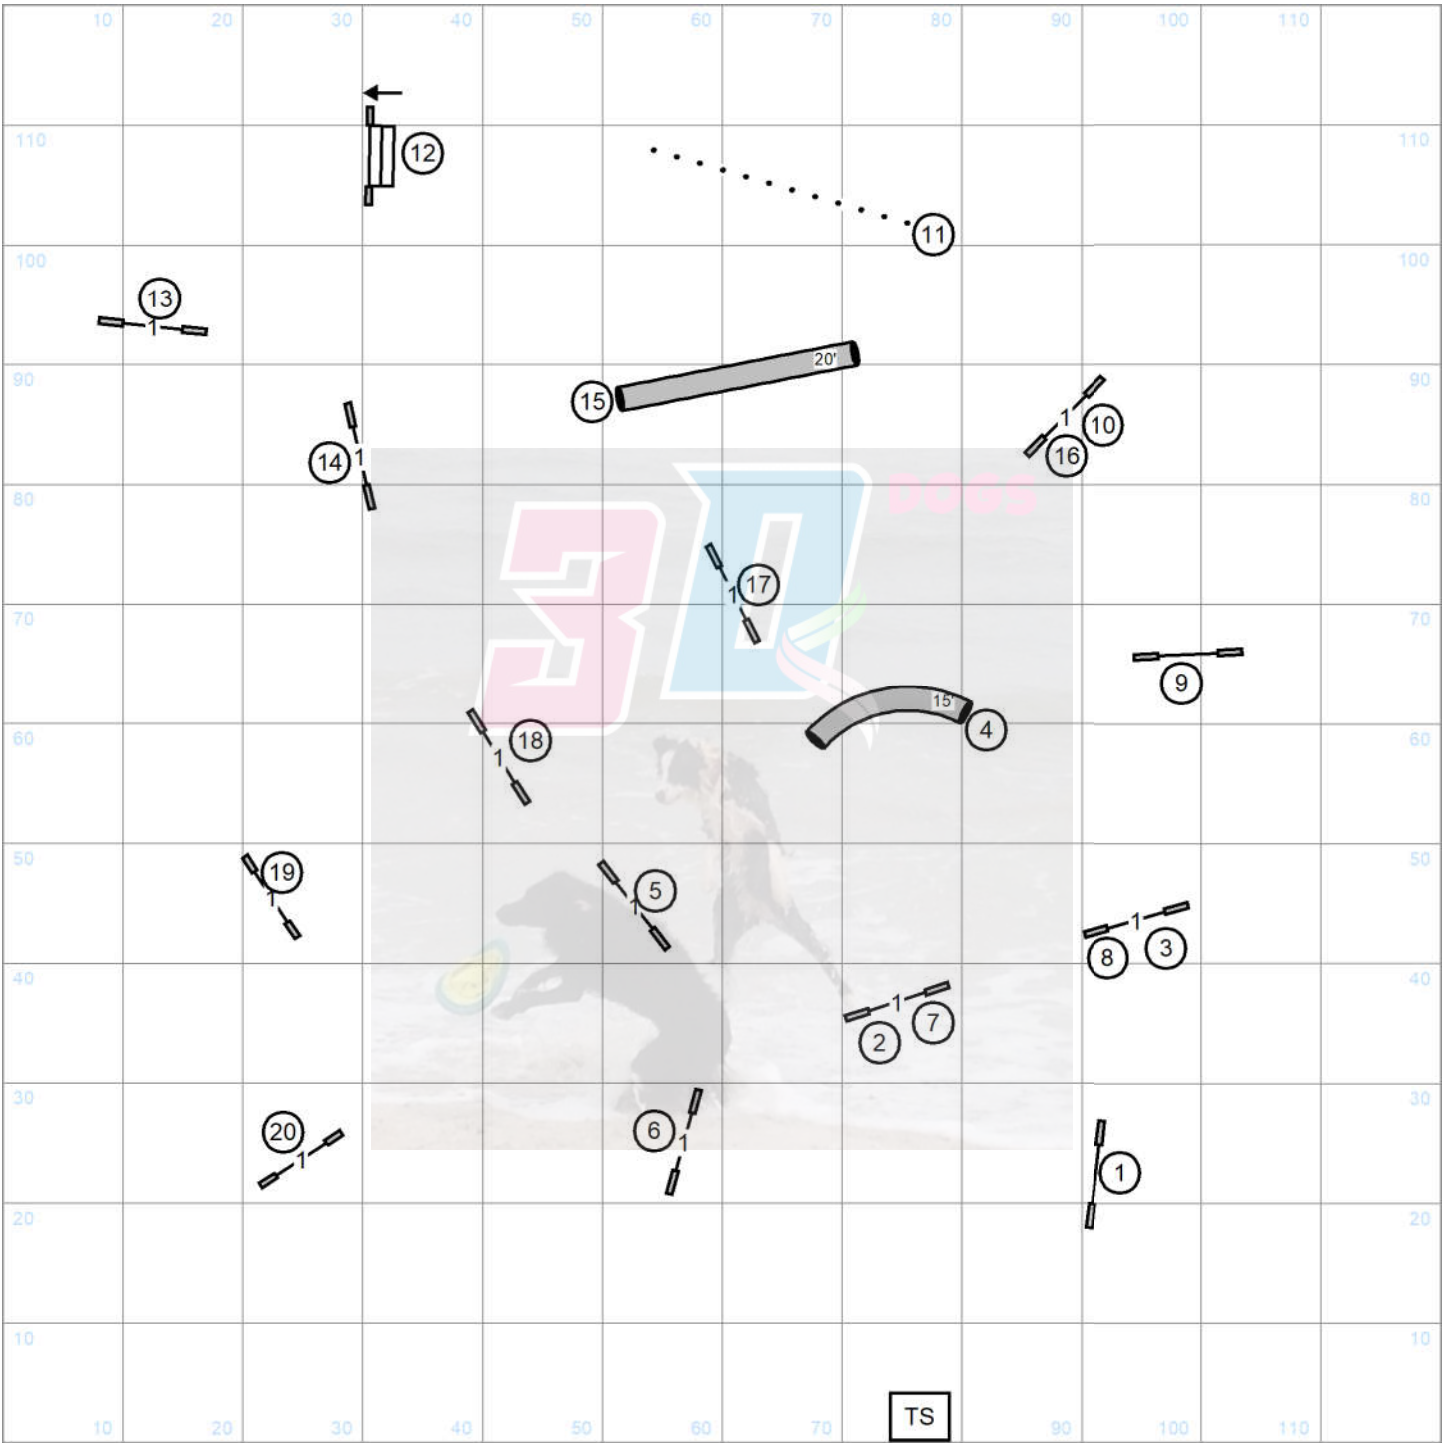

Greater Houston Pembroke Welsh Corgi Fanciers
 120 x 130 Magnolia, Tx
 Saturday July 27, 2024
Master JWW

Please enter at #17
Good Luck

Greater Houston Pembroke Welsh Corgi Fanciers
 120 x 130 Magnolia, Tx
 Saturday July 27, 2024
Premier JWW

Please enter at #17
Good Luck

Please enter at #16
Good Luck

Greater Houston Pembroke Welsh Corgi Fanciers
 120 x 130 Magnolia, Tx
 Saturday July 27, 2024
Master Standard

Please enter at #17
 Good Luck

Greater Houston Pembroke Welsh Corgi Fanciers
 120 x 130 Magnolia, Tx
 Saturday July 27, 2024
Premier Standard

CourseDesigner.com (CD v4.34)

Greater Houston Pembroke Welsh Corgi Fanciers
 120 x 130 Magnolia, Tx
 Saturday July 27, 2024
FAST

Send Bonus Master 9-4-2 Far Line
Open 9-4-2 Close Line
Noivce 9-4 Close Line