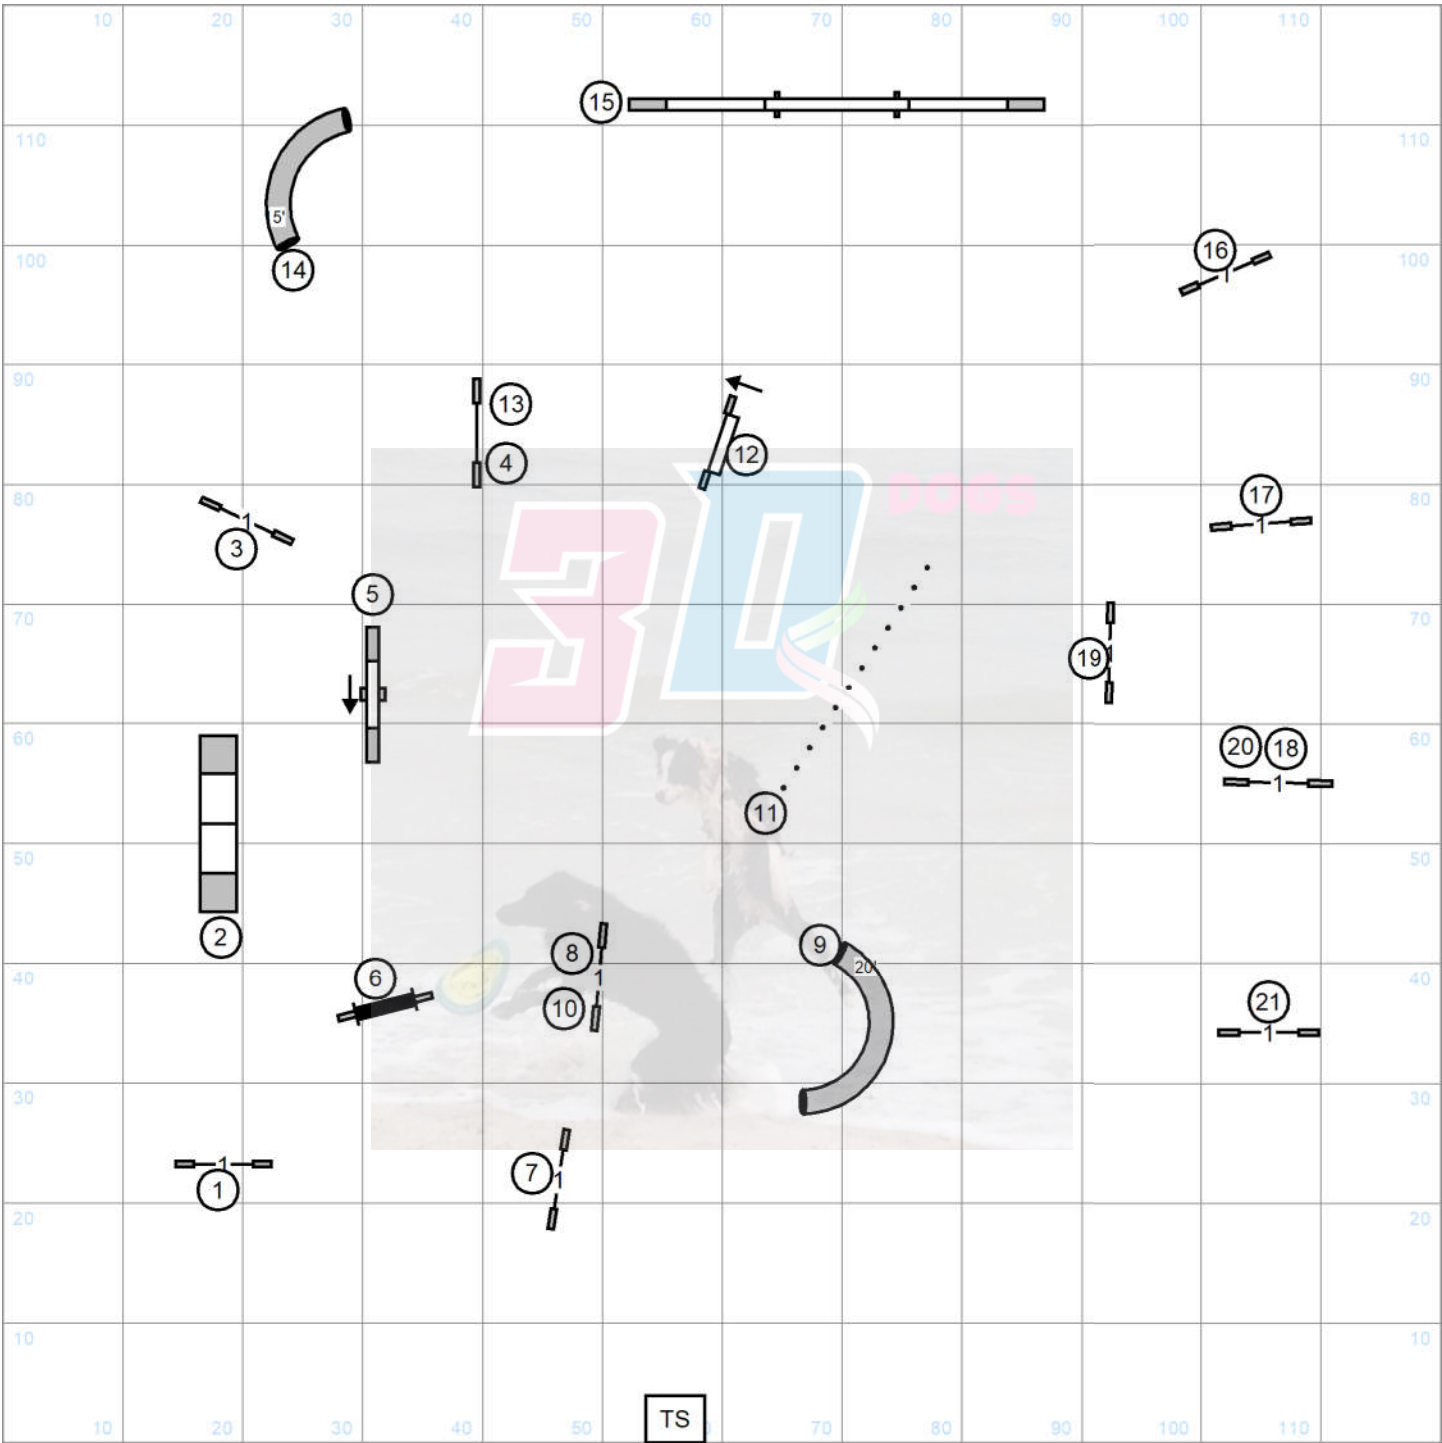

Greater Houston Pembroke Welsh Corgi Fanciers
 120 x 130 Magnolia, Tx
 Saturday July 27, 2024
Master JWW

Please enter at #17
Good Luck

Greater Houston Pembroke Welsh Corgi Fanciers
 120 x 130 Magnolia, Tx
 Saturday July 27, 2024
Premier JWW

Please enter at #17
Good Luck

Please enter at #16
Good Luck

Greater Houston Pembroke Welsh Corgi Fanciers
 120 x 130 Magnolia, Tx
 Saturday July 27, 2024
Master Standard

Please enter at #17
 Good Luck

Greater Houston Pembroke Welsh Corgi Fanciers
 120 x 130 Magnolia, Tx
 Saturday July 27, 2024
Premier Standard

CourseDesigner.com (CD v4.34)

Greater Houston Pembroke Welsh Corgi Fanciers
 120 x 130 Magnolia, Tx
 Saturday July 27, 2024
FAST

Send Bonus Master 9-4-2 Far Line
Open 9-4-2 Close Line
Noivce 9-4 Close Line