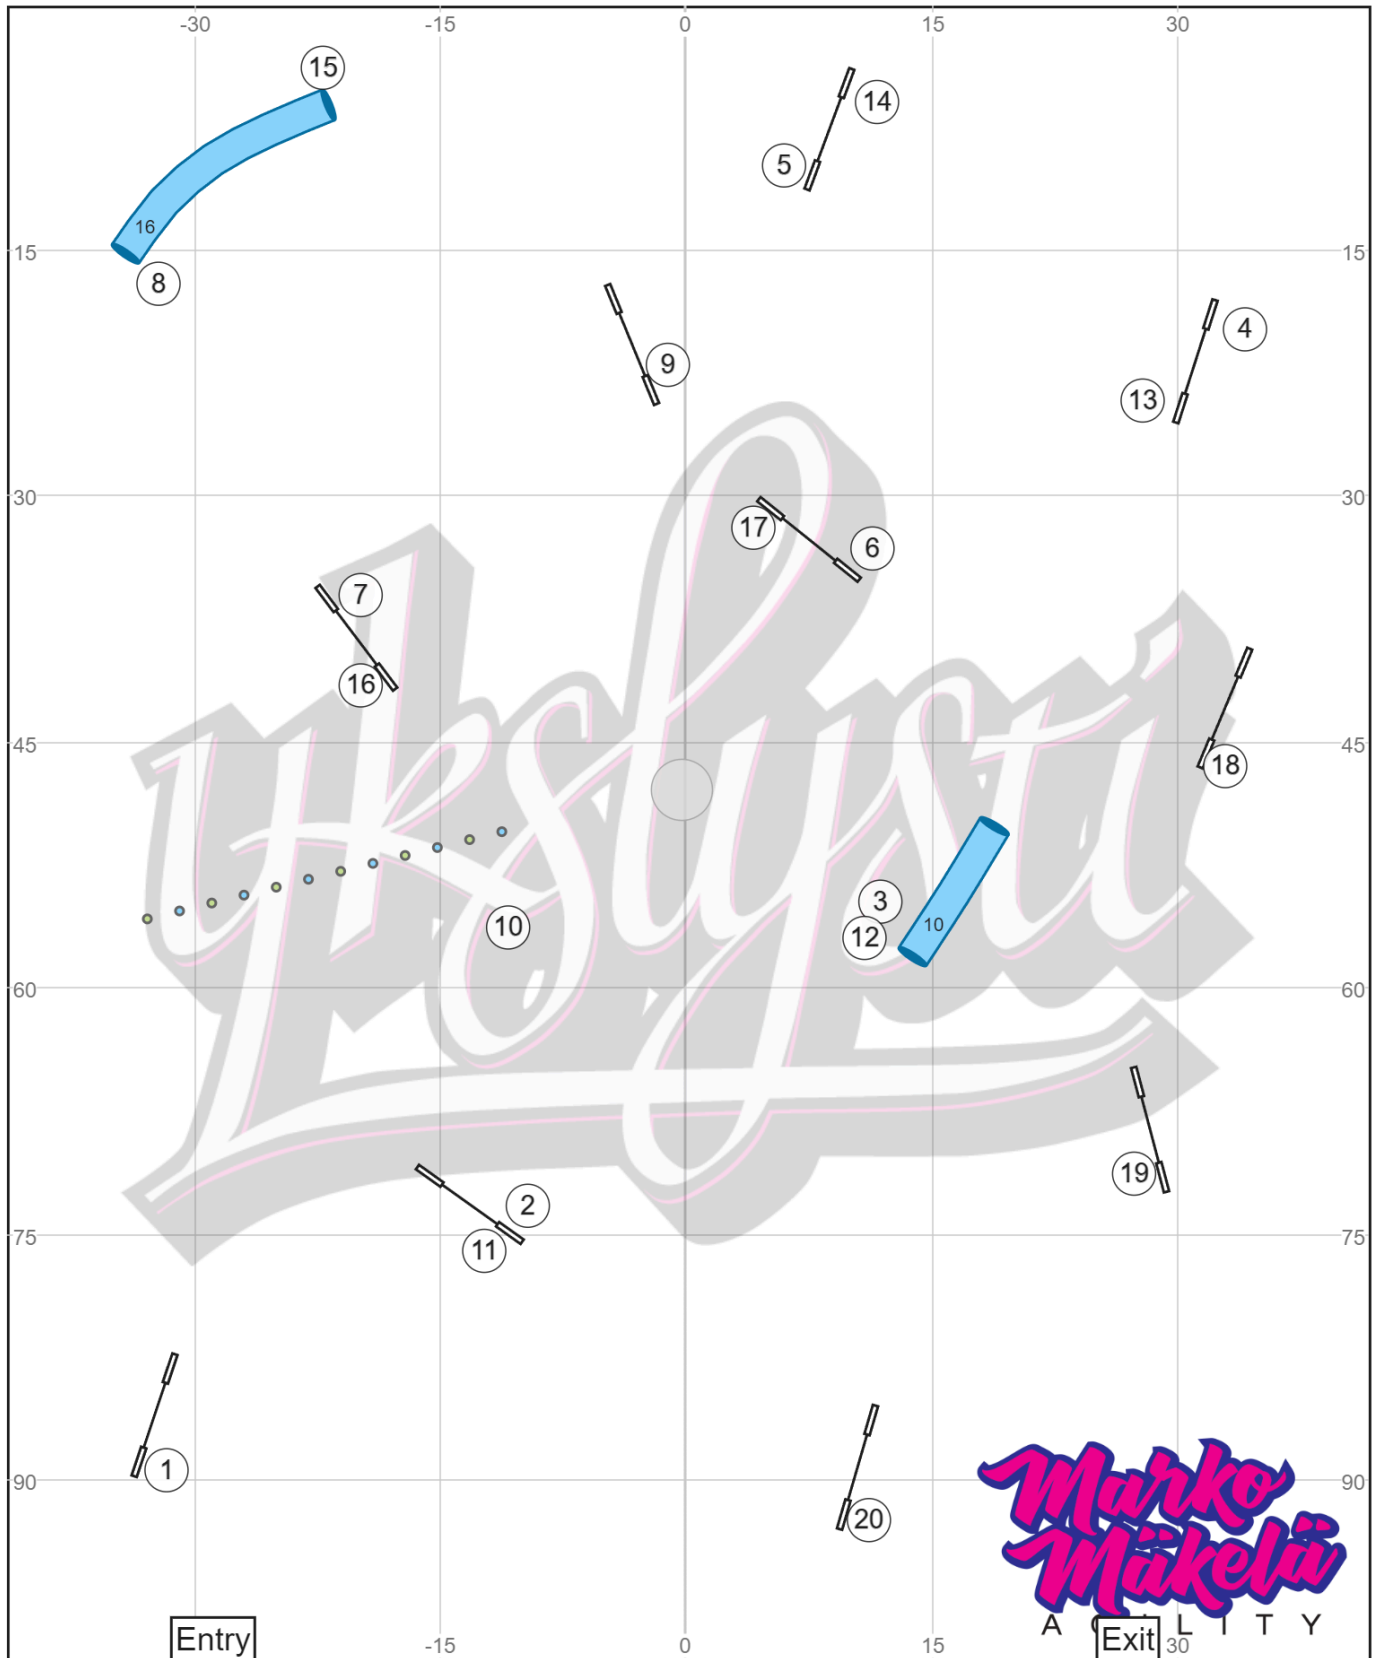

Path length (ft):638.1  
UnitedDog Arena

Path length (ft): 716.9  
 UnitedDog Arena

Path length (ft):672.1  
UnitedDog Arena