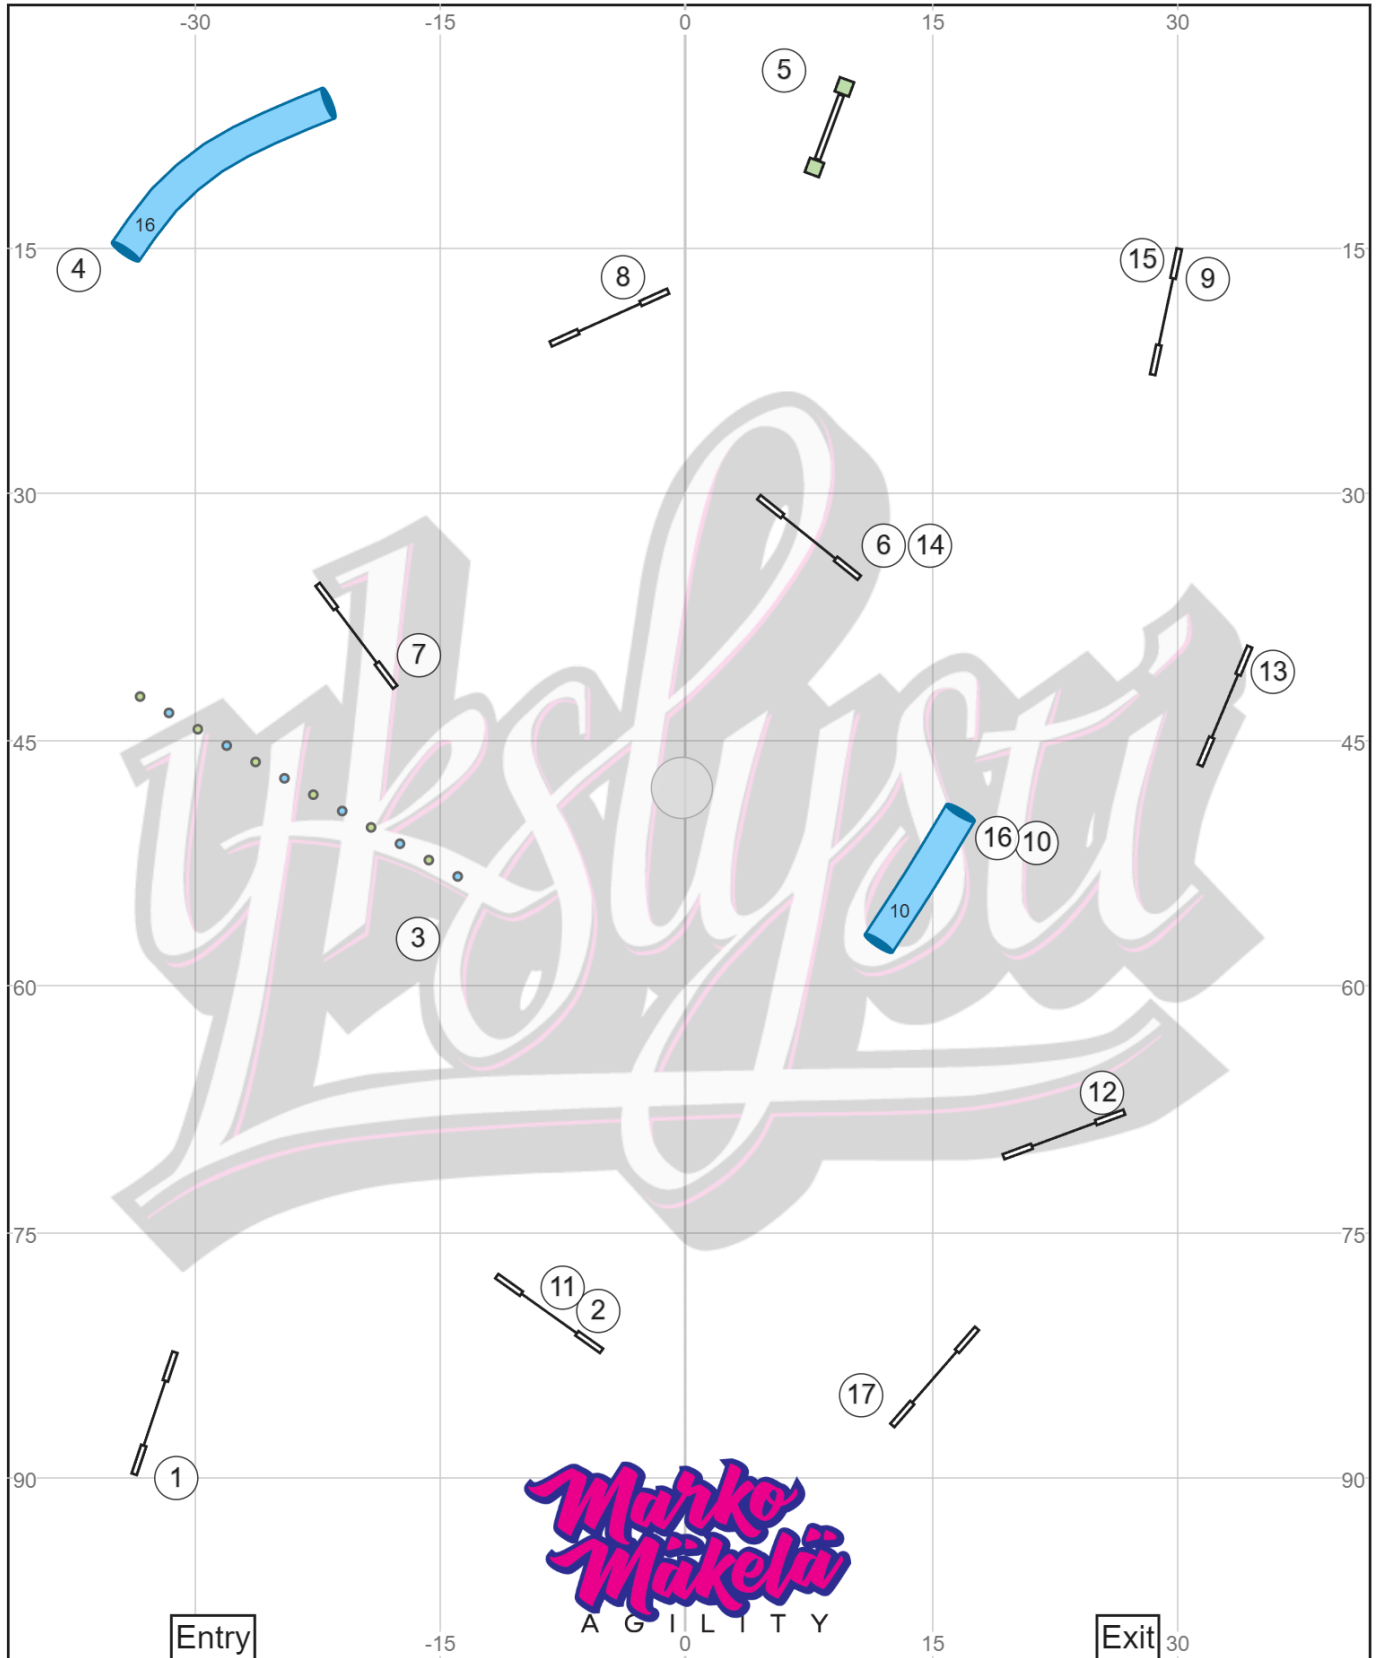

Path length (ft):638.1  
UnitedDog Arena

Path length (ft): 716.9  
 UnitedDog Arena

Path length (ft):672.1  
UnitedDog Arena