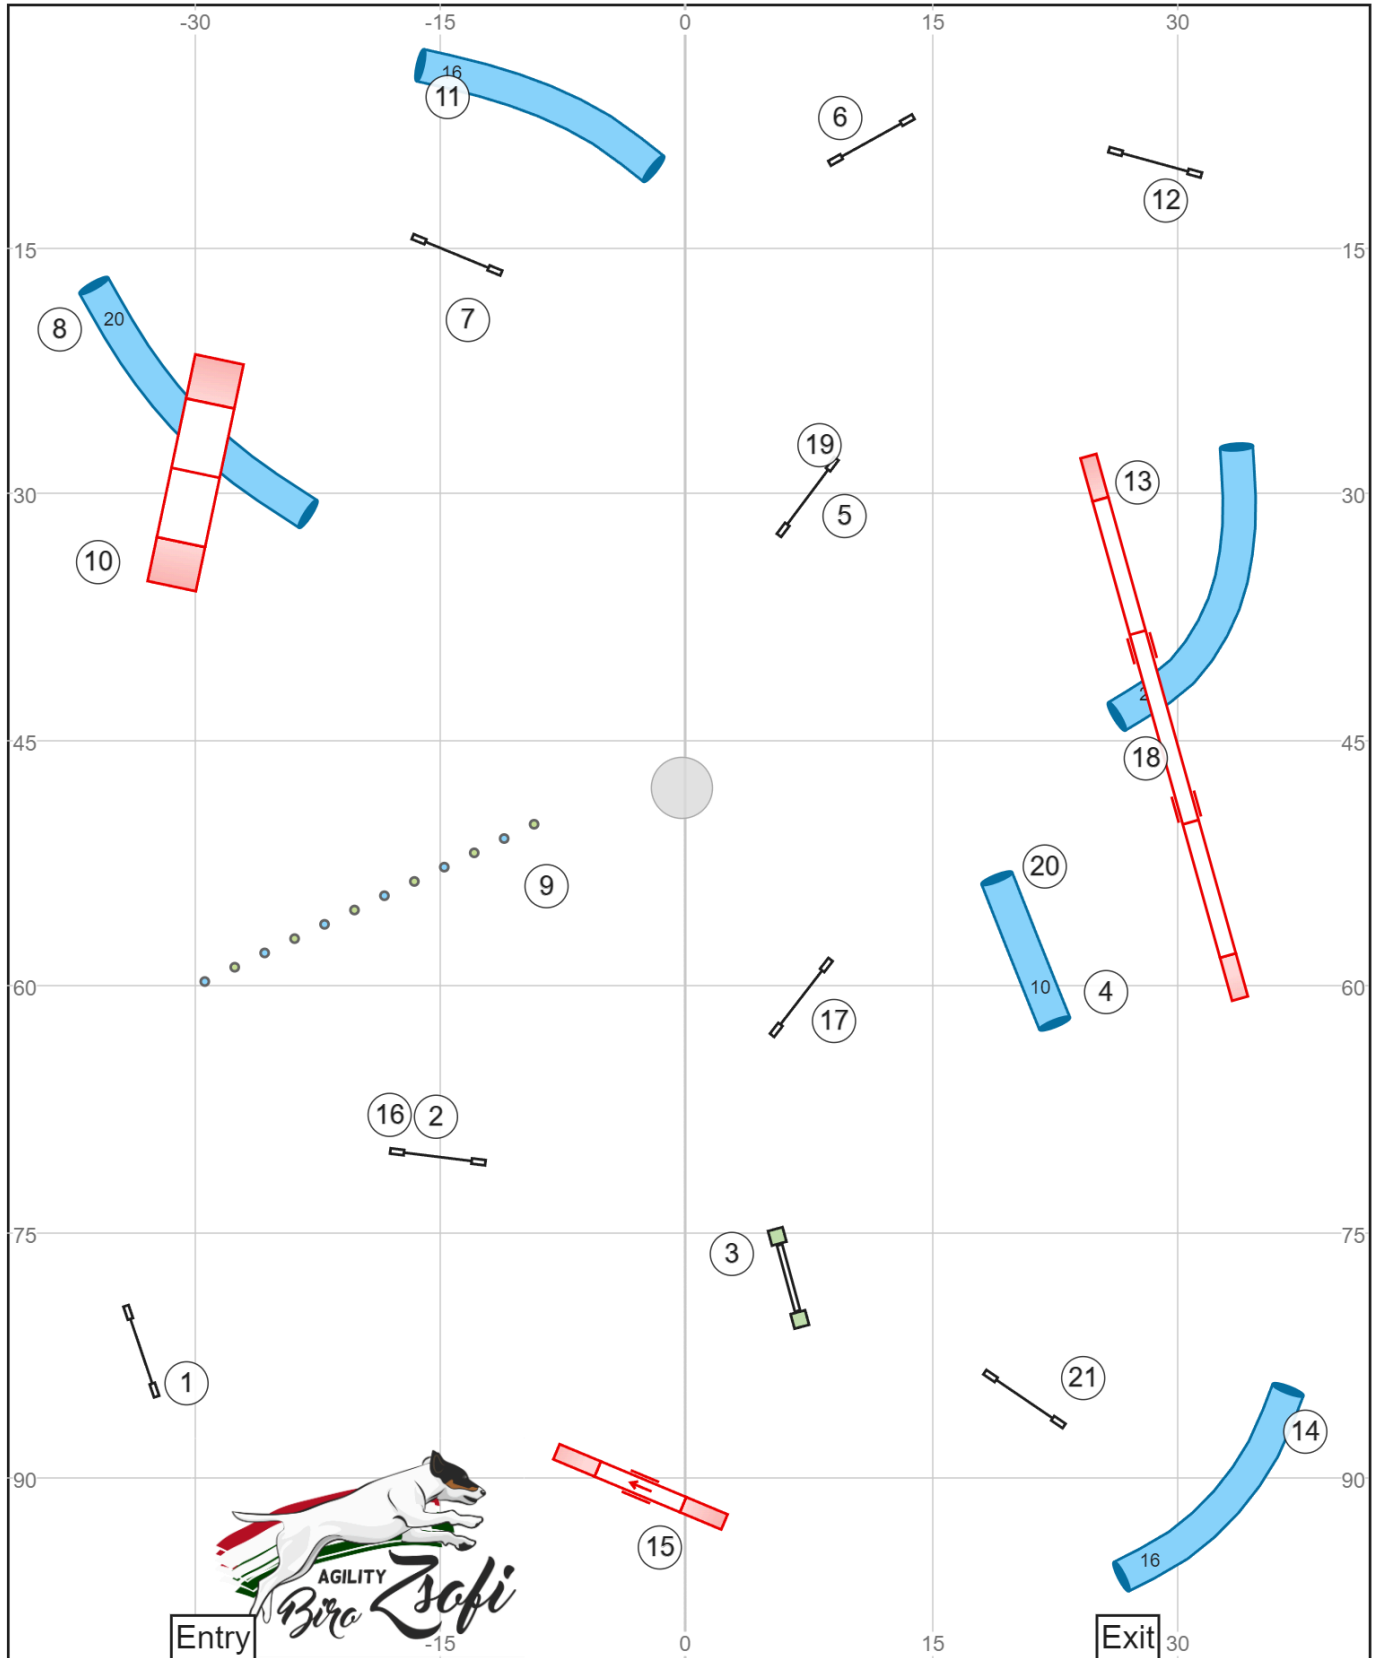

Path length (ft):638.1  
UnitedDog Arena

Path length (ft): 716.9  
 UnitedDog Arena

Path length (ft):672.1  
UnitedDog Arena