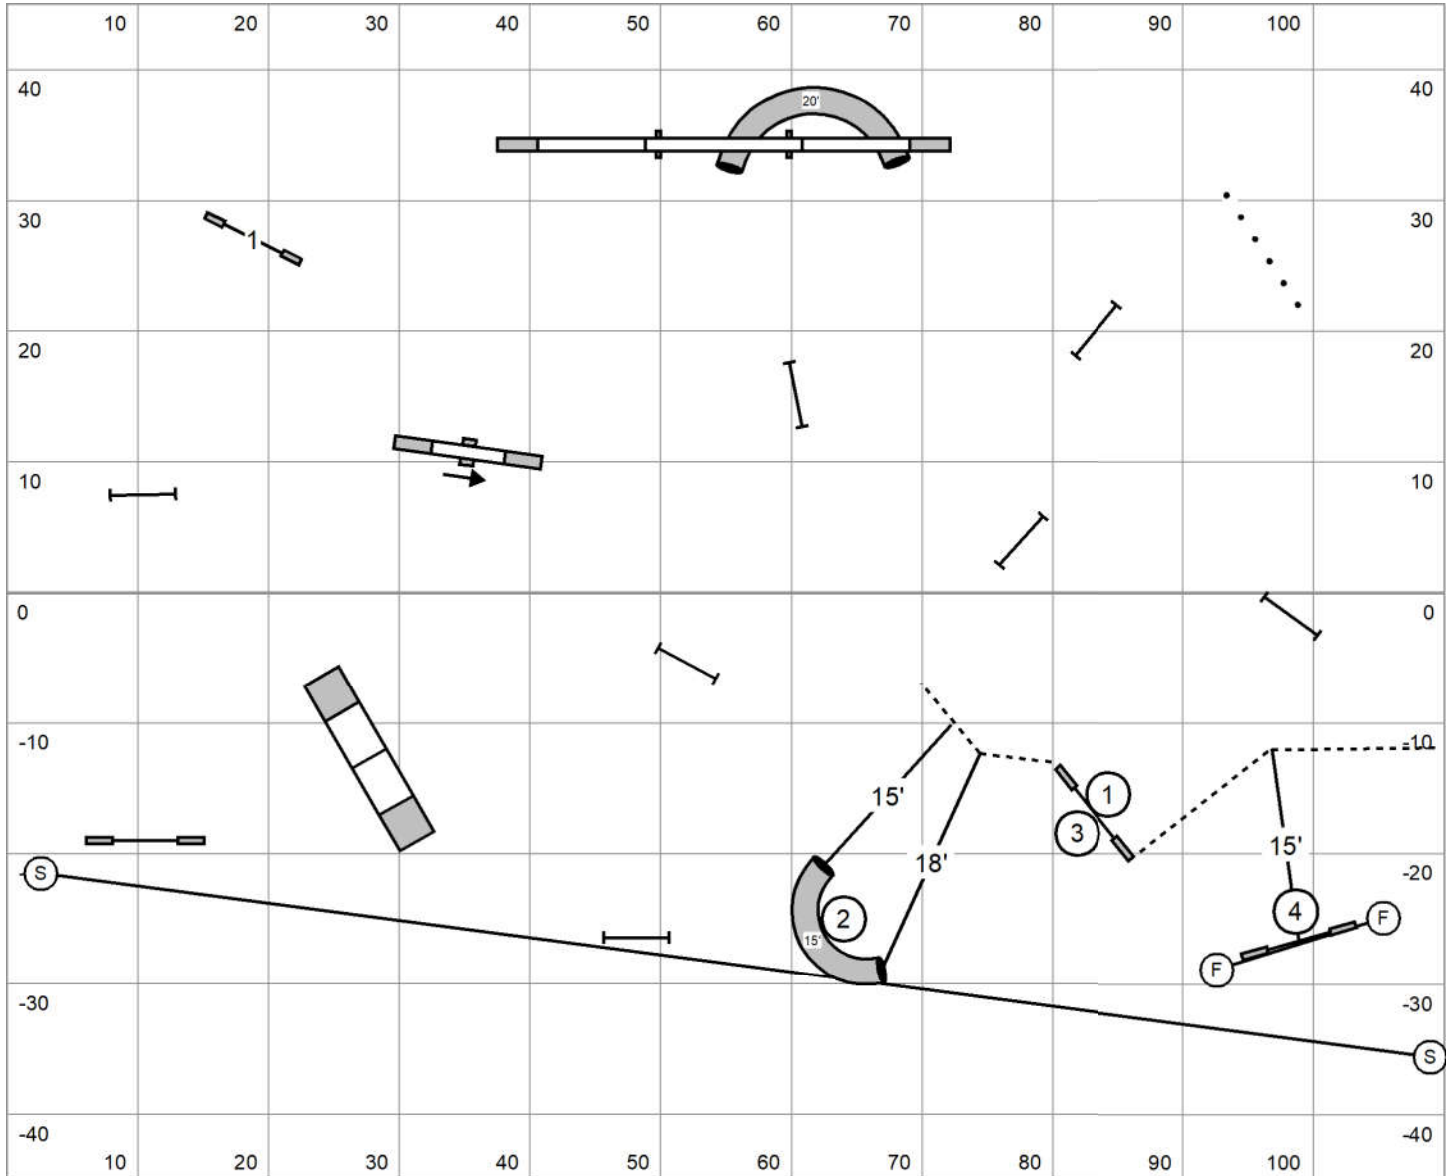

Elite Gamblers

Judged by: Darryl Warren
 Sunday March 17, 2024
 FLPHASC
 Baker, FL

Distance 2 and 4
 Direction 3-4
 Discrim 1-2

**Please enter at the First Horn
 Good Luck**

20-24"=14 16"=16 4-12"=18

Open Gamblers

Judged by: Darryl Warren
 Sunday March 17, 2024
 FLPHASC
 Baker, FL

20-24"=15 16"=17 4-12"=19

Distance 2 and 4
 direction 3-4

**Please enter at the First Horn
 Good Luck**

Novice Gamblers

Judged by: Darryl Warren
 Sunday March 17, 2024
 FLPHASC
 Baker, FL

20-24"=16 16"=18 4-12"=20

**Please enter at the First Horn
 Good Luck**

Distance 1 and 3
 Direction 3-4

Elite Regular Rd 1

Judged by: Darryl Warren
 Sunday March 17, 2024
 FLPHASC
 Baker, FL
 110 X 90 Indoors