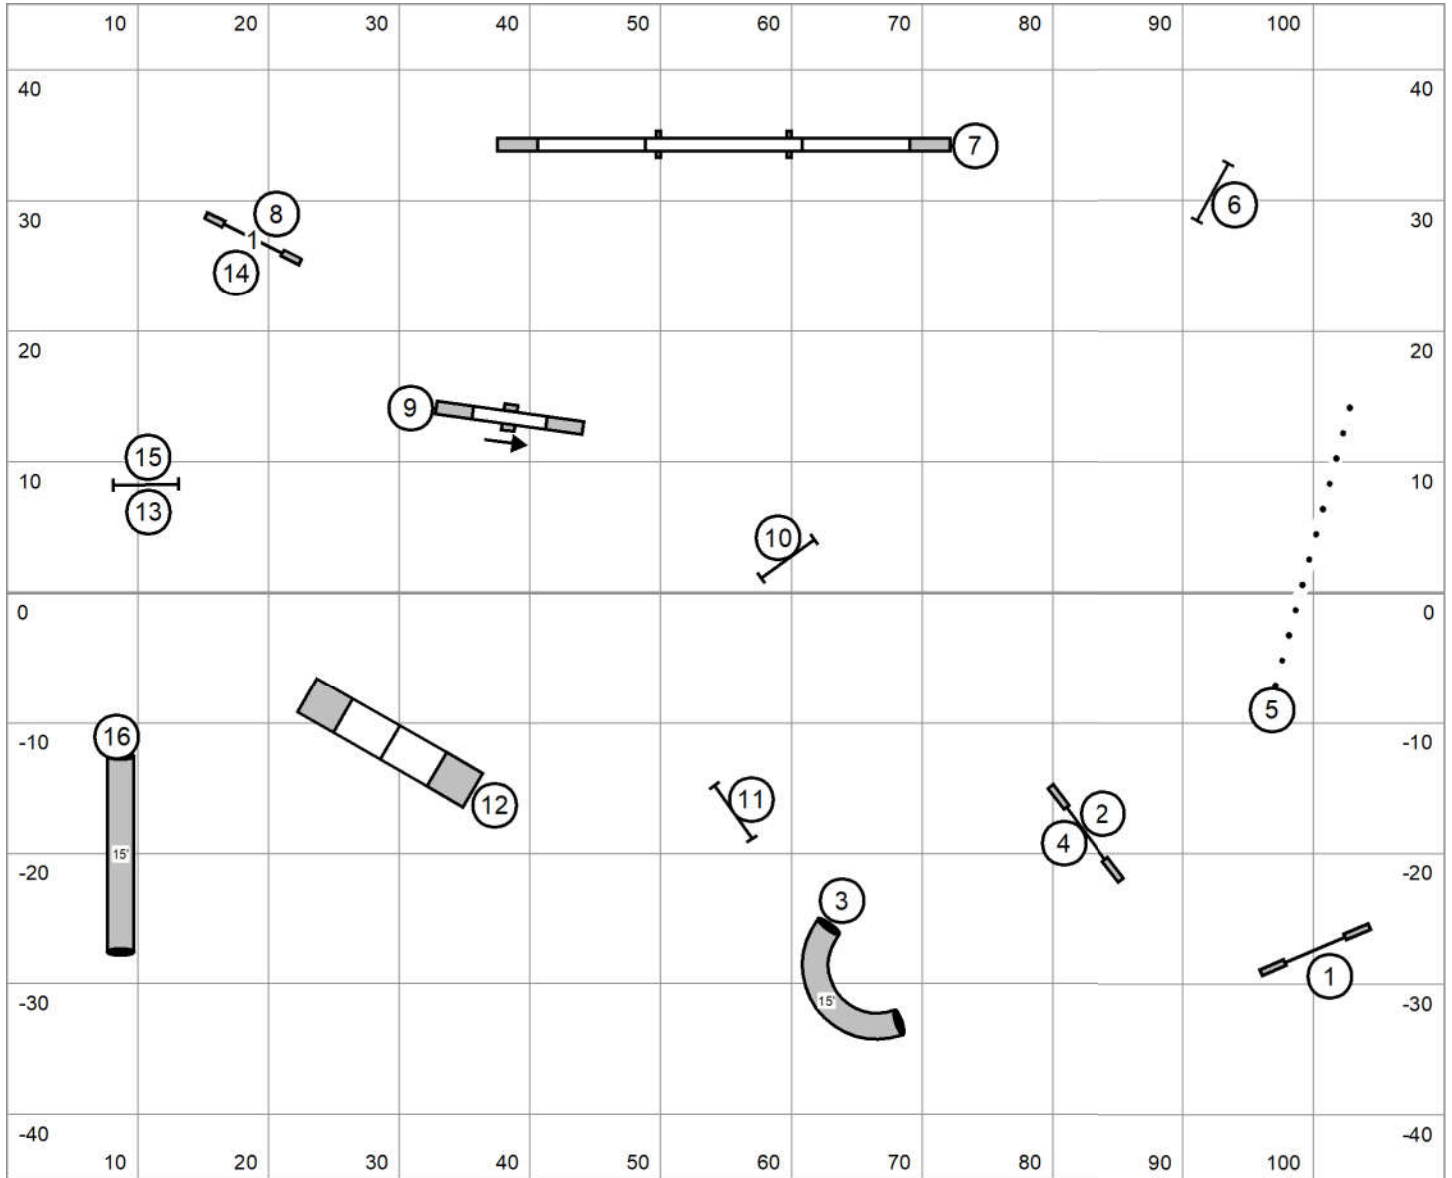

Open Regular Rd 2
Judged by: Darryl Warren
Sunday March 17, 2024
FLPHASC
Baker, FL
110 X 90 Indoors

Please enter at 14
Good Luck