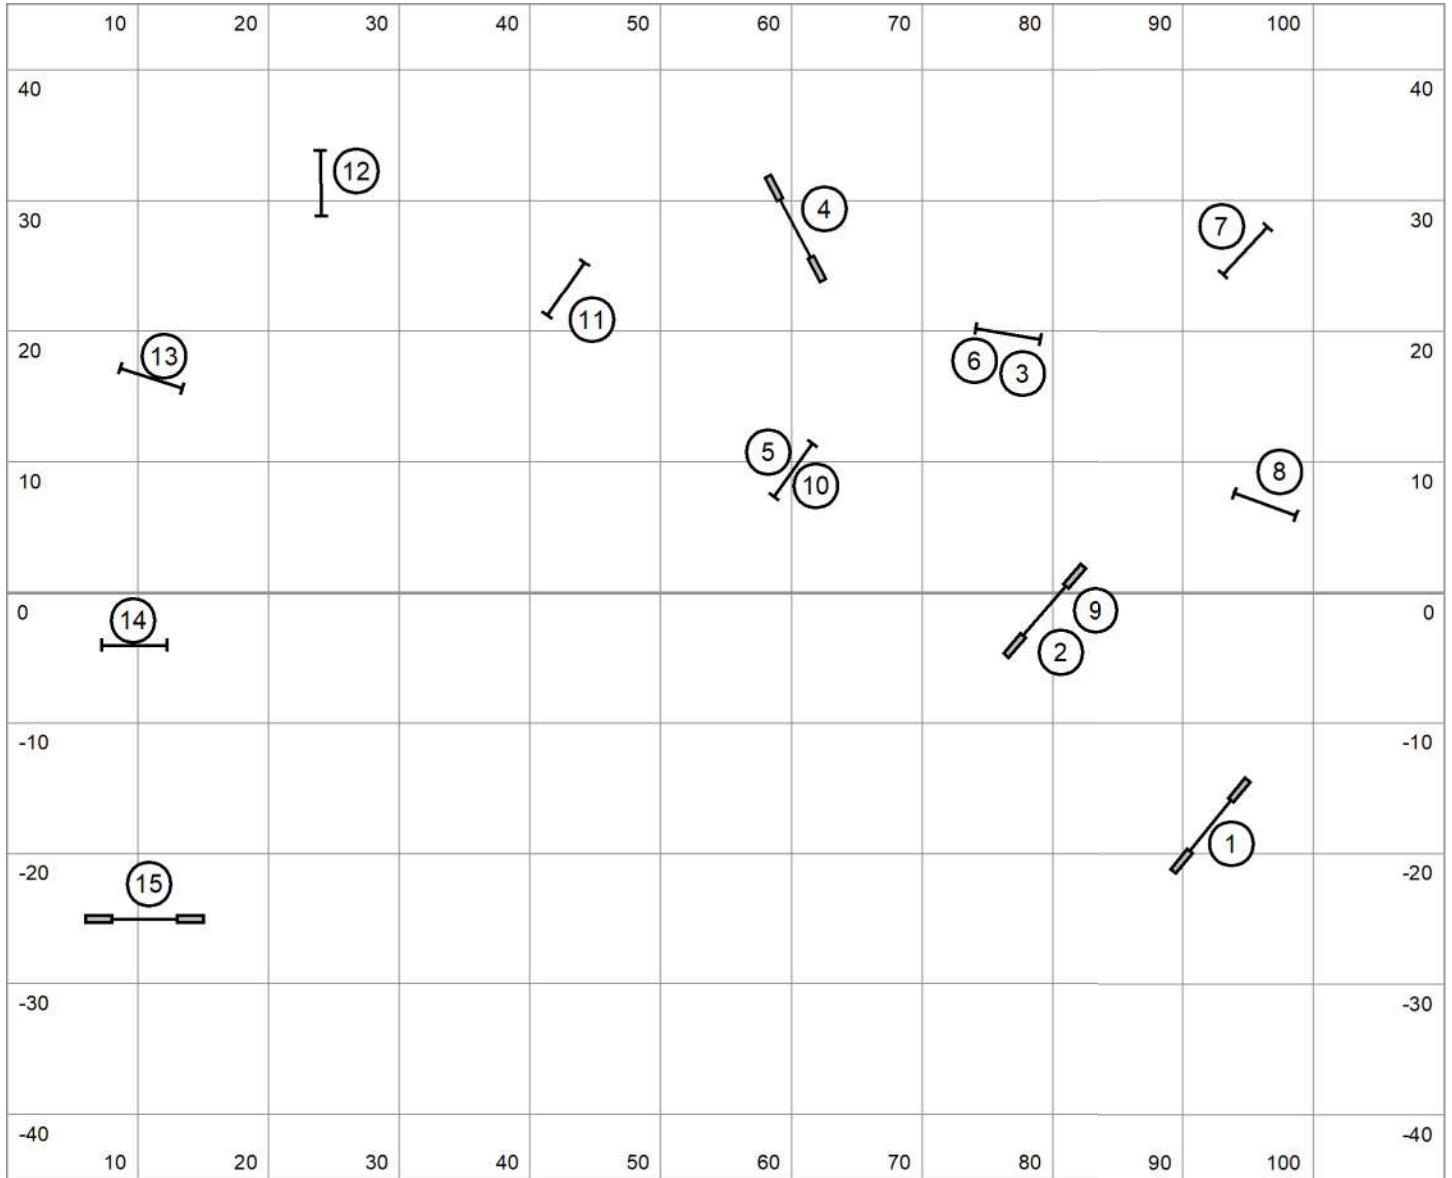

Novice Jumpers

Judged by: Darryl Warren
Sunday March 17, 2024
FLPHASC
Baker, FL
110 X 90 Indoors

**Please enter at 12
Good Luck**