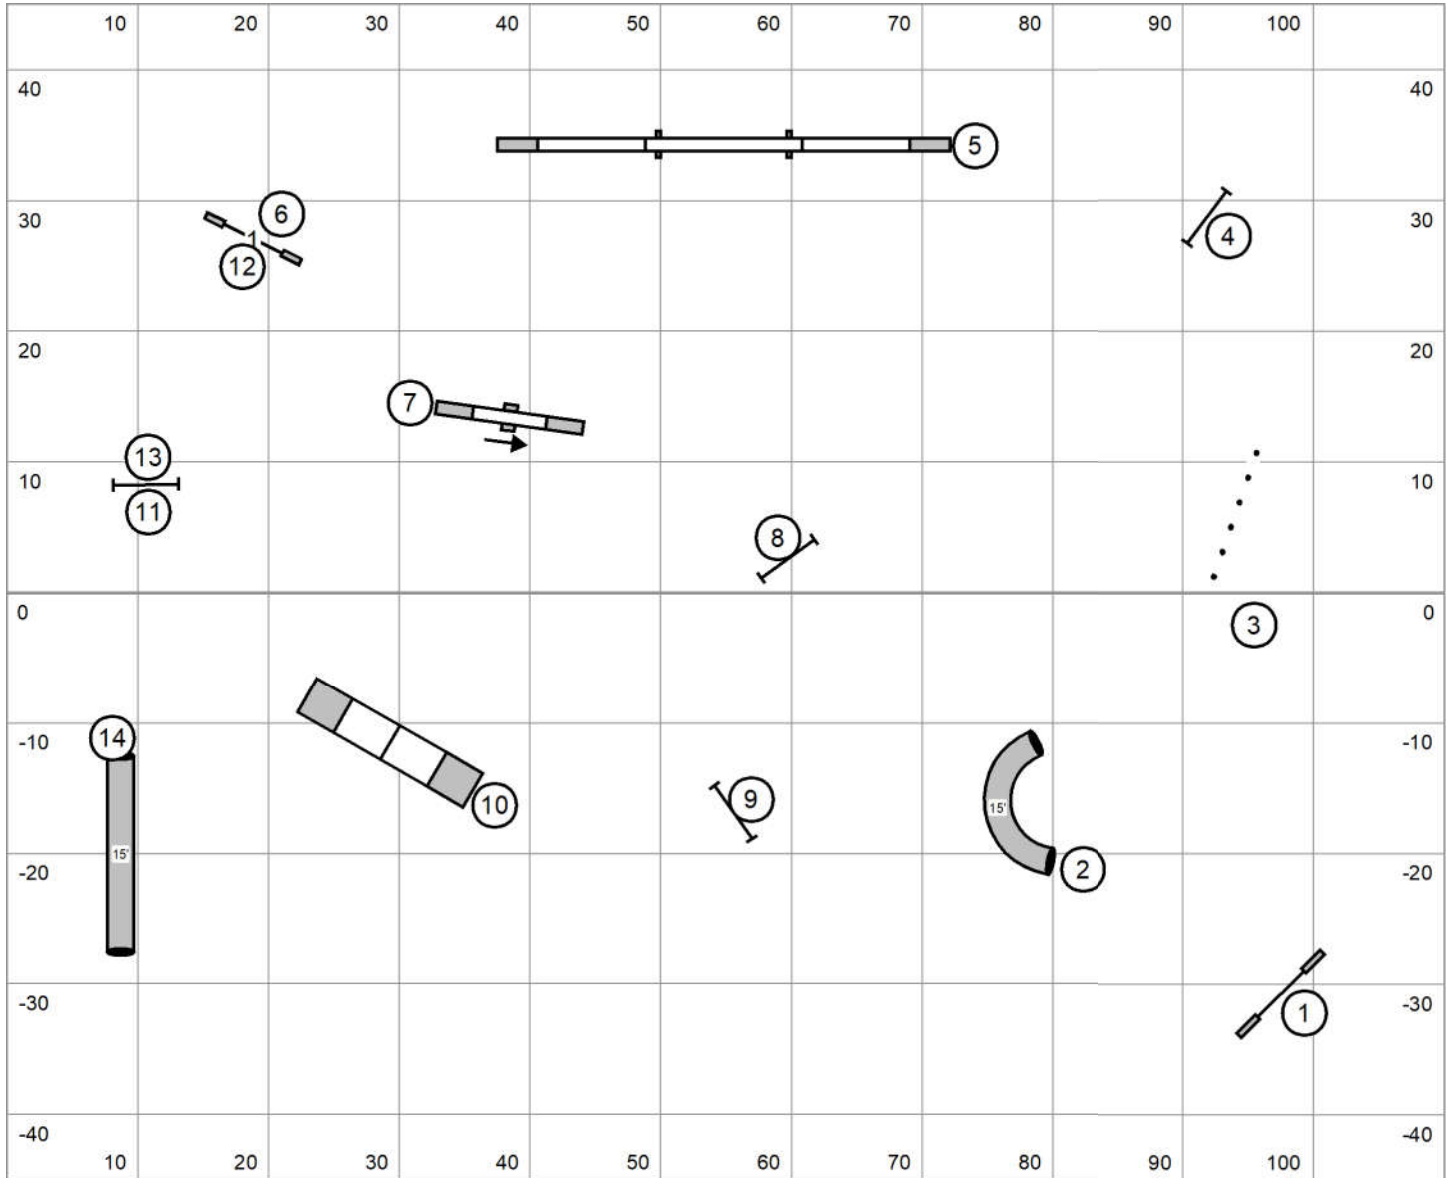

Novice Regular Rd 1

Judged by: Darryl Warren
Sunday March 17, 2024
FLPHASC
Baker, FL
110 X 90 Indoors

**Please enter at 12
Good Luck**