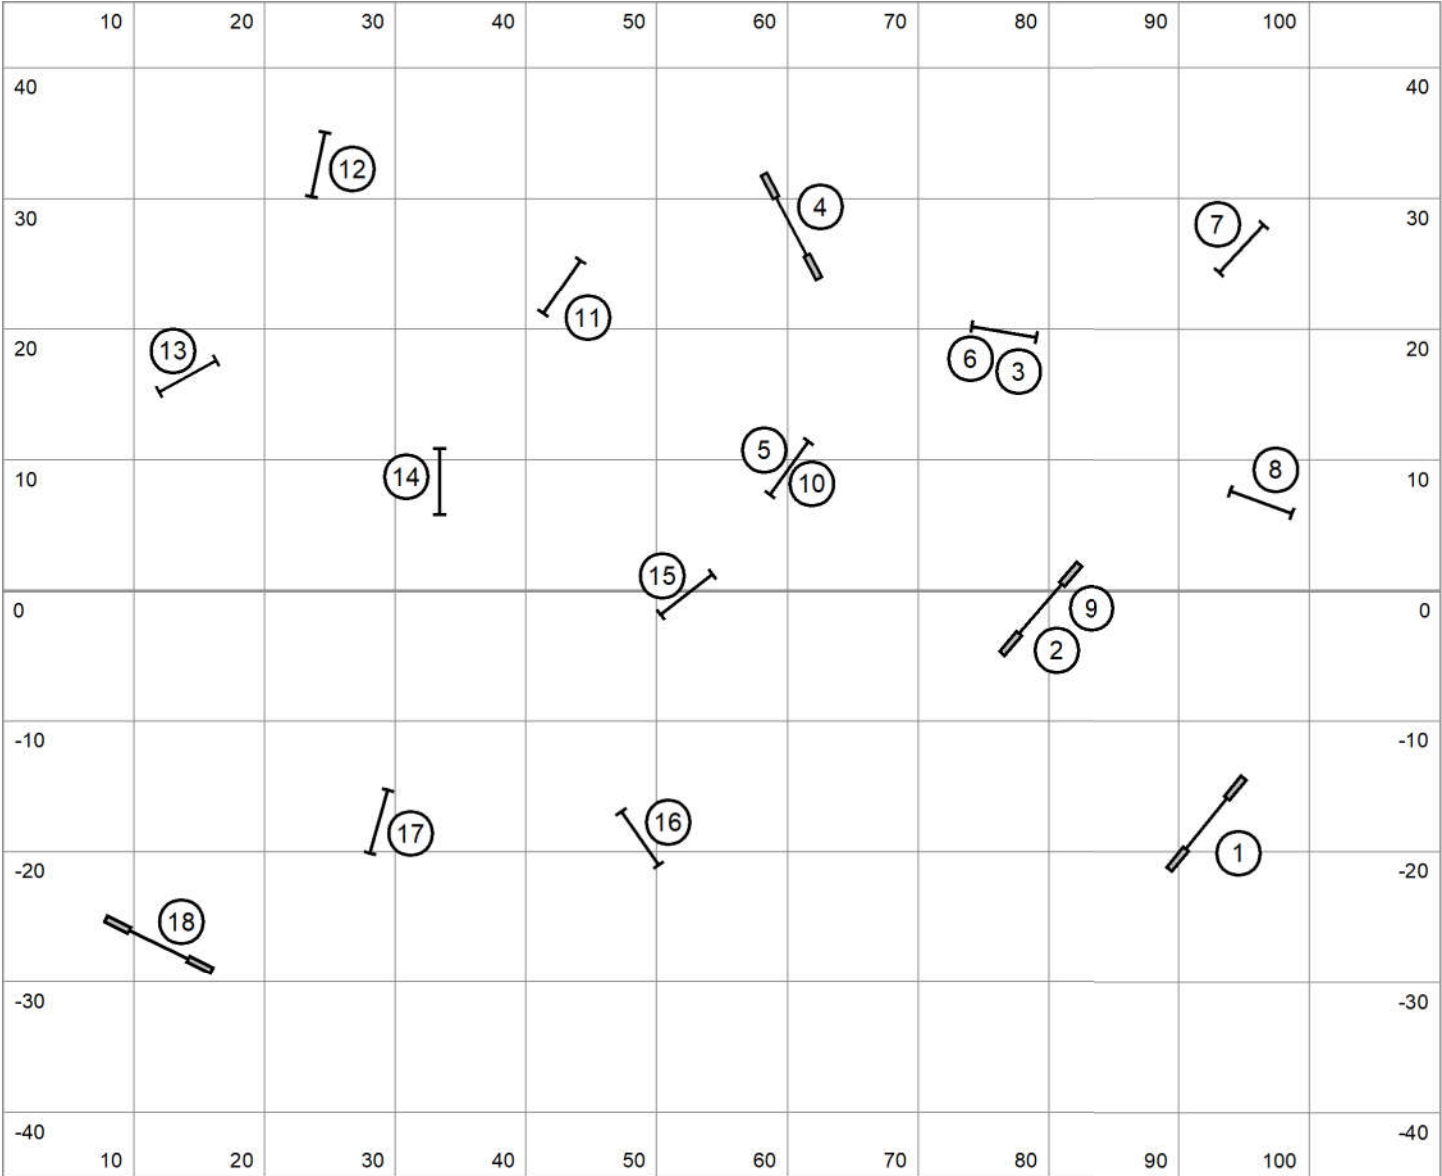

Please enter at 14
Good Luck

Novice Regular Rd 1

Judged by: Darryl Warren
 Sunday March 17, 2024
 FLPHASC
 Baker, FL
 110 X 90 Indoors

**Please enter at 12
 Good Luck**

**Please enter at 11
Good Luck**

Novice Regular Rd 2
 Judged by: Darryl Warren
 Sunday March 17, 2024
 FLPHASC
 Baker, FL
 110 X 90 Indoors