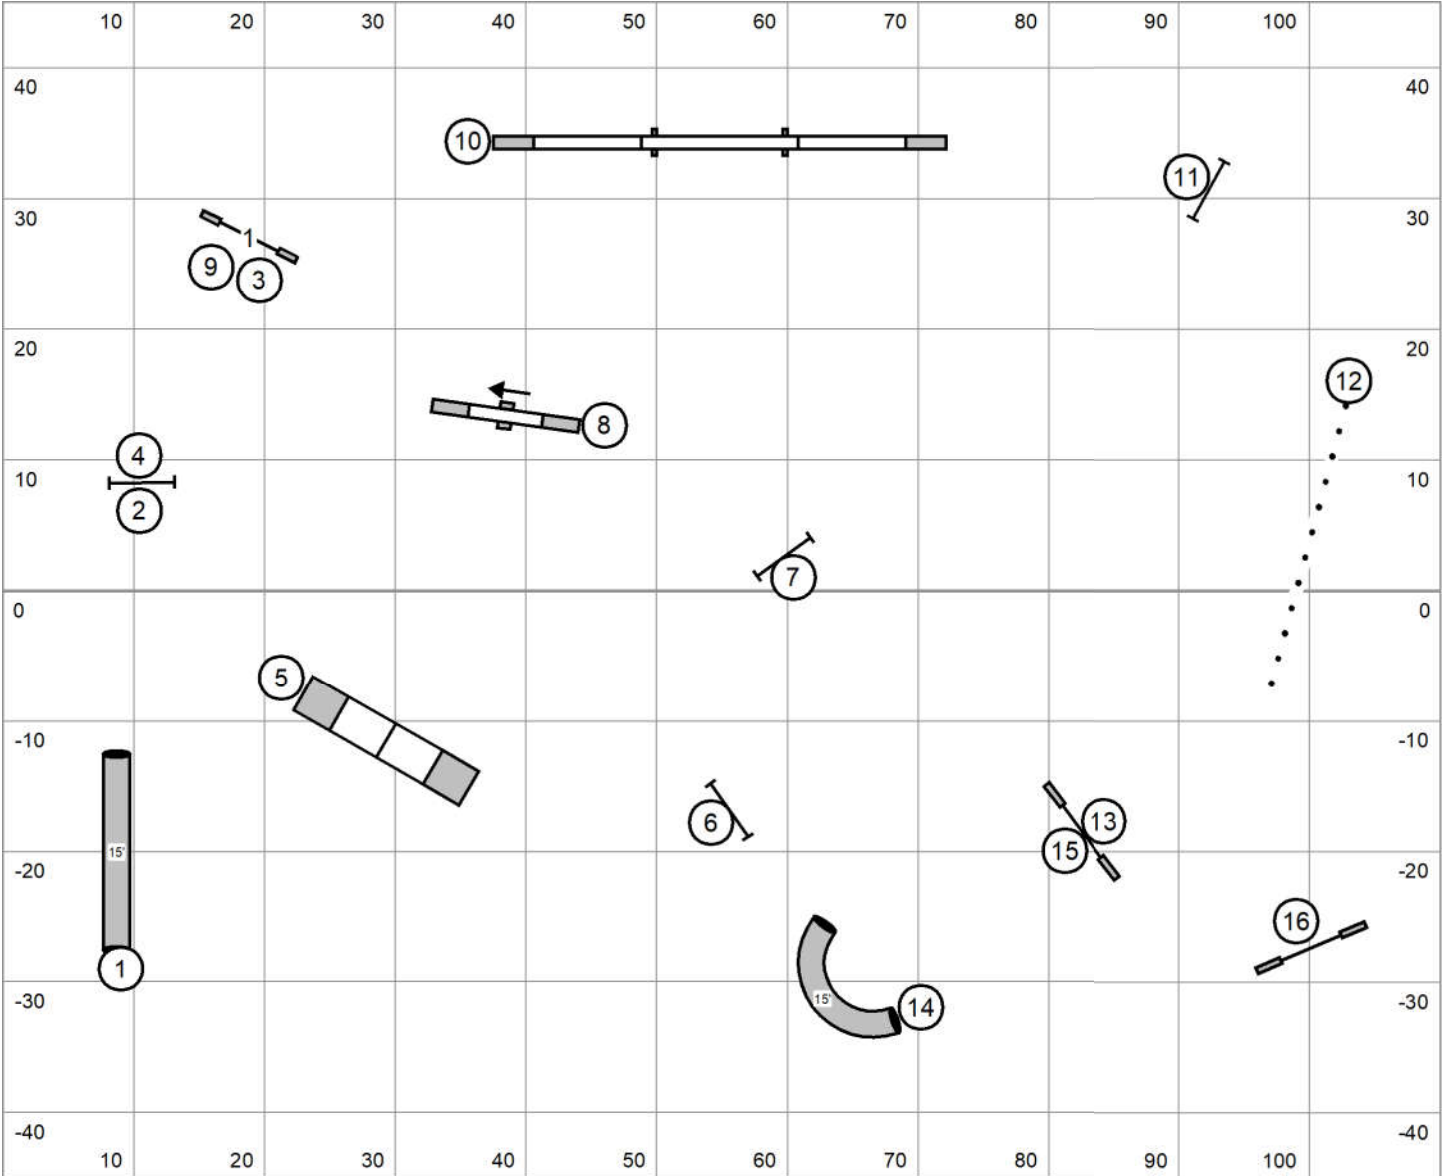

Please enter at 14
Good Luck

Open Regular Rd 1
Judged by: Darryl Warren
Sunday March 17, 2024
FLPHASC
Baker, Fl
110 X 90 Indoors