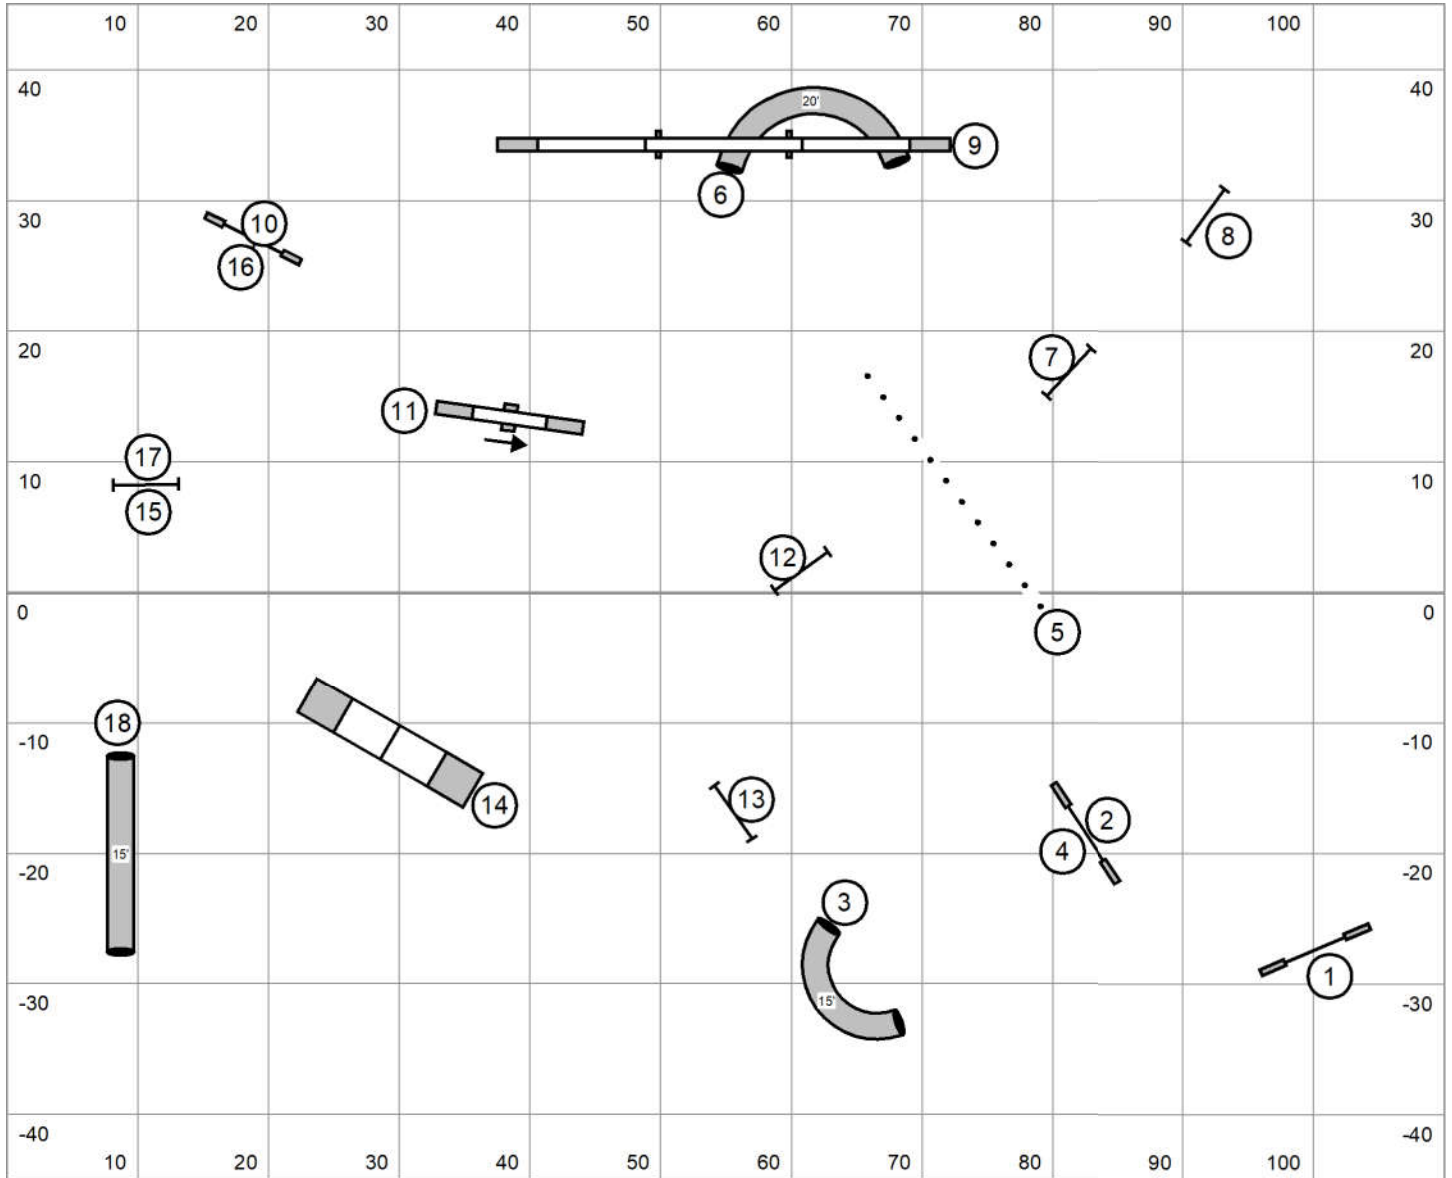

Elite Gamblers

Judged by: Darryl Warren
 Sunday March 17, 2024
 FLPHASC
 Baker, FL

Distance 2 and 4
 Direction 3-4
 Discrim 1-2

**Please enter at the First Horn
 Good Luck**

20-24"=14 16"=16 4-12"=18

Open Gamblers

Judged by: Darryl Warren
 Sunday March 17, 2024
 FLPHASC
 Baker, FL

20-24"=15 16"=17 4-12"=19

Distance 2 and 4
 direction 3-4

**Please enter at the First Horn
 Good Luck**

Novice Gamblers

Judged by: Darryl Warren
 Sunday March 17, 2024
 FLPHASC
 Baker, FL

20-24"=16 16"=18 4-12"=20

**Please enter at the First Horn
 Good Luck**

Distance 1 and 3
 Direction 3-4

Elite Regular Rd 1

Judged by: Darryl Warren
 Sunday March 17, 2024
 FLPHASC
 Baker, FL
 110 X 90 Indoors