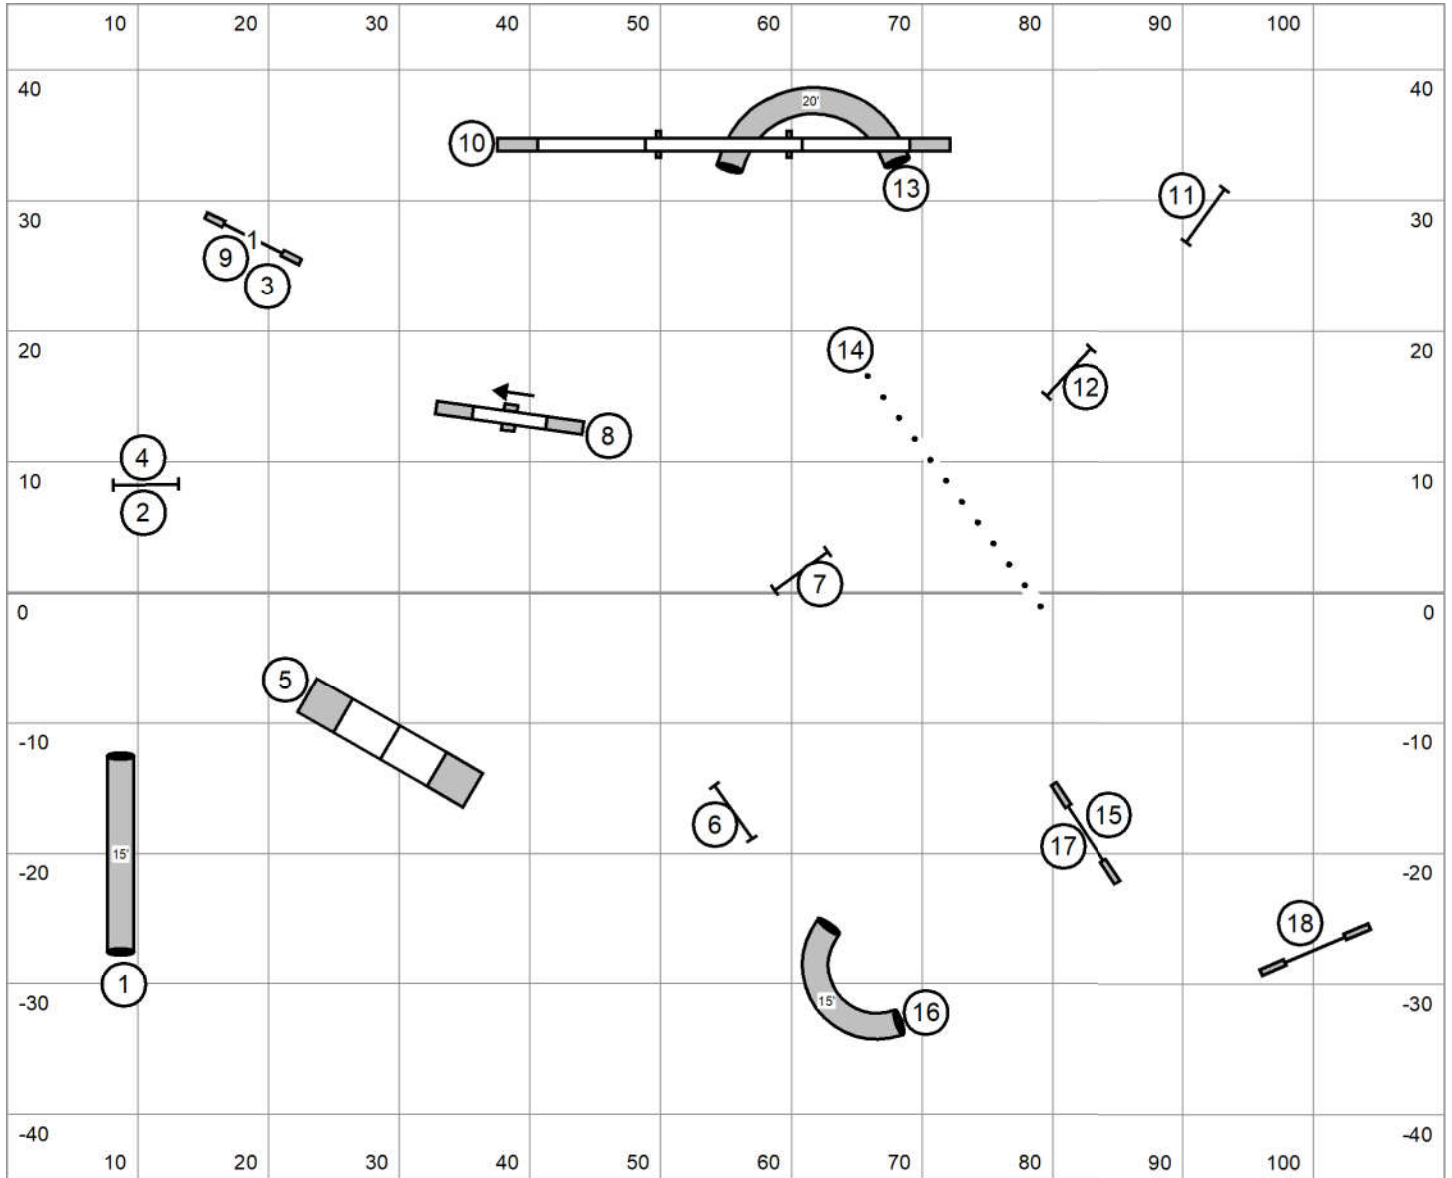

Elite Regular Rd 2

Judged by: Darryl Warren

Sunday March 17, 2024

FLPHASC

Baker, FL

110 X 90 Indoors

**Please enter at 16
Good Luck**