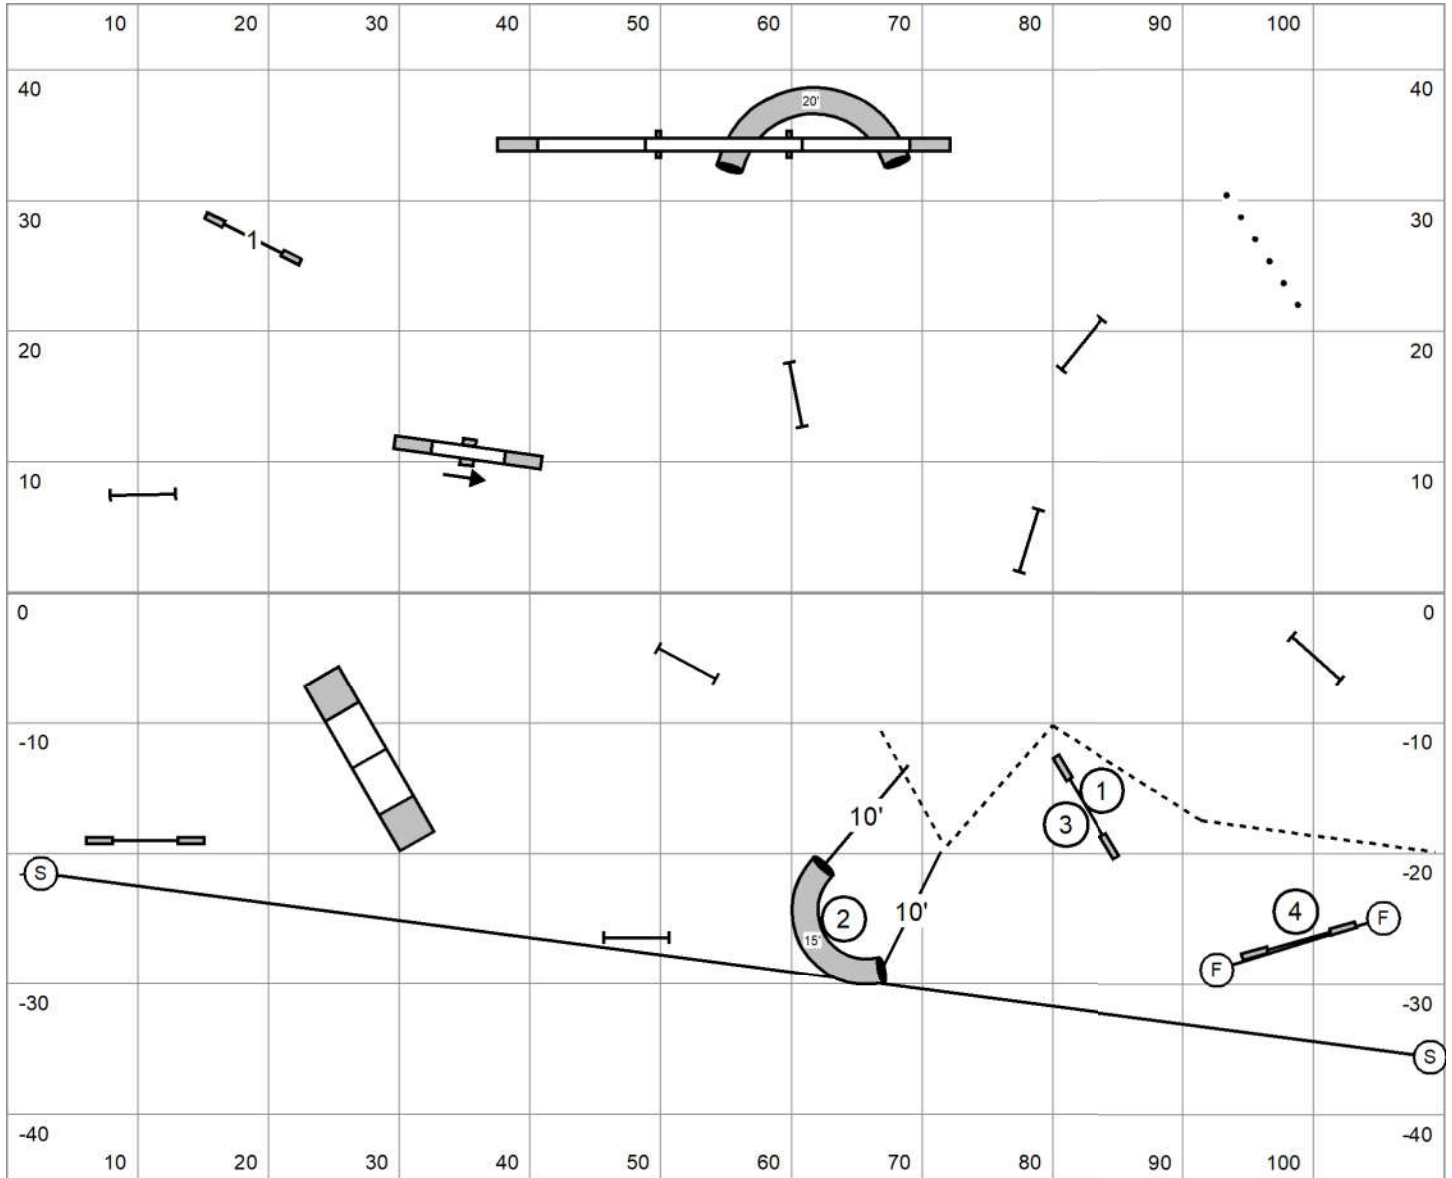

Elite Gamblers

Judged by: Darryl Warren
 Sunday March 17, 2024
 FLPHASC
 Baker, FL

Distance 2 and 4
 Direction 3-4
 Discrim 1-2

**Please enter at the First Horn
 Good Luck**

20-24"=14 16"=16 4-12"=18

Open Gamblers

Judged by: Darryl Warren
 Sunday March 17, 2024
 FLPHASC
 Baker, FL

20-24"=15 16"=17 4-12"=19

Distance 2 and 4
 direction 3-4

**Please enter at the First Horn
 Good Luck**

Novice Gamblers

Judged by: Darryl Warren
 Sunday March 17, 2024
 FLPHASC
 Baker, FL

20-24"=16 16"=18 4-12"=20

**Please enter at the First Horn
 Good Luck**

Distance 1 and 3
 Direction 3-4

Elite Regular Rd 1

Judged by: Darryl Warren
 Sunday March 17, 2024
 FLPHASC
 Baker, FL
 110 X 90 Indoors