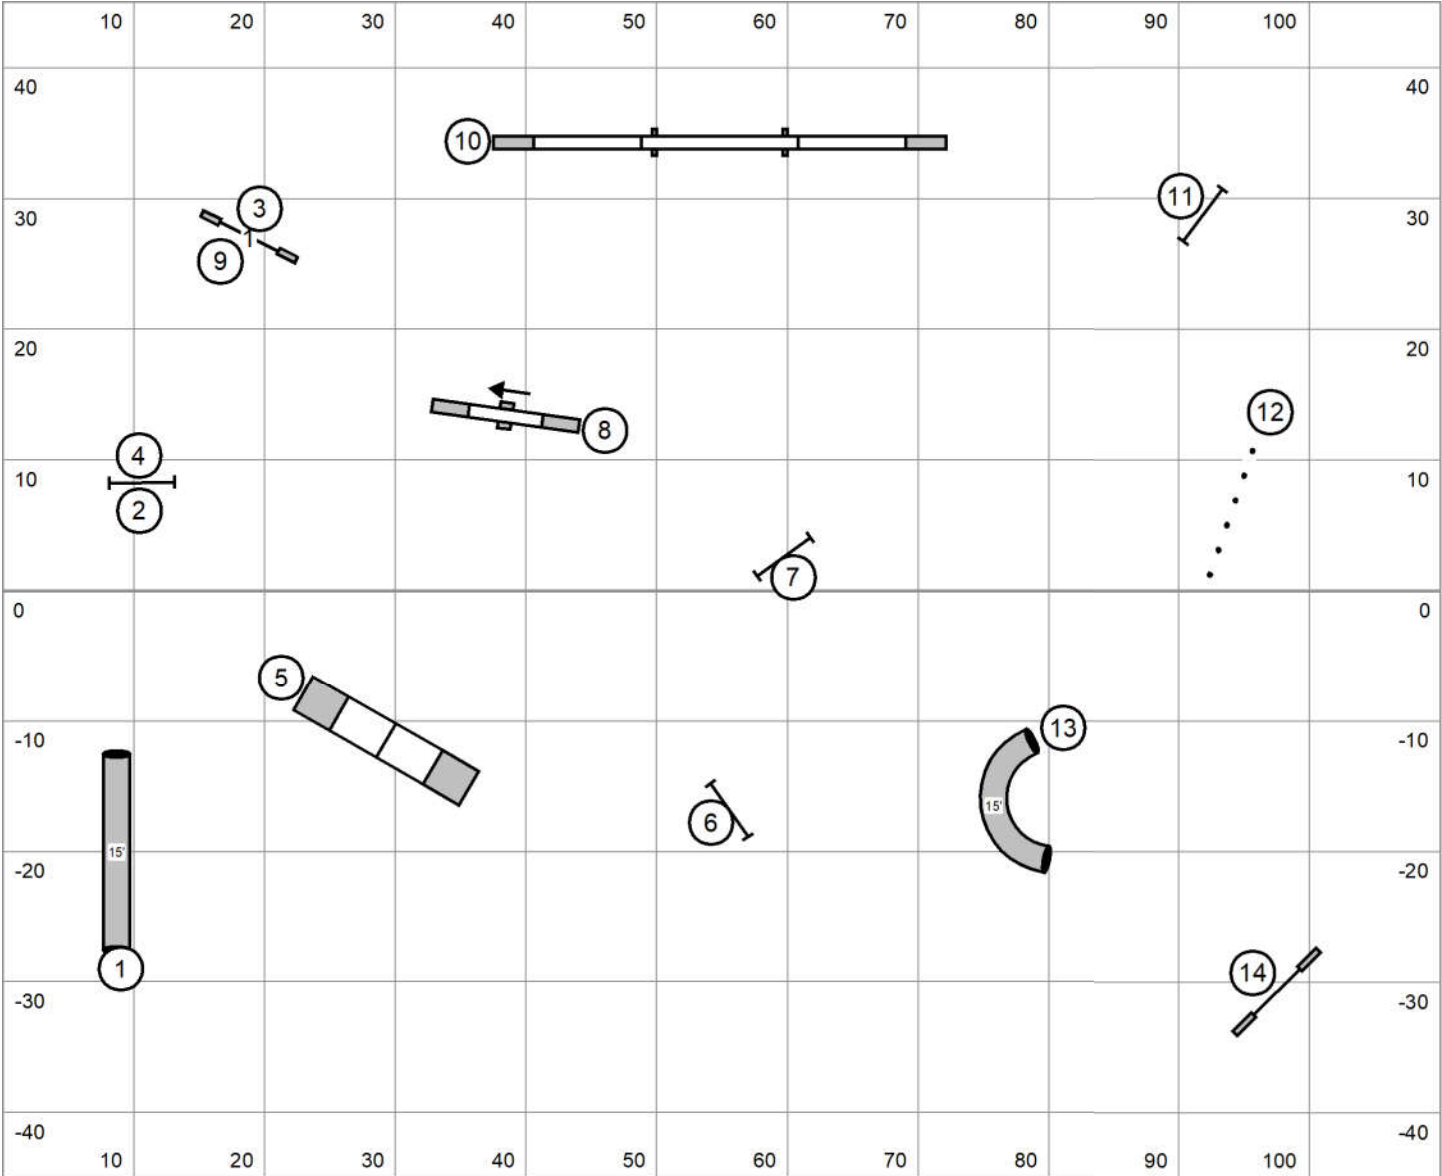

**Please enter at 11
Good Luck**

Novice Regular Rd 2
Judged by: Darryl Warren
Sunday March 17, 2024
FLPHASC
Baker, FL
110 X 90 Indoors