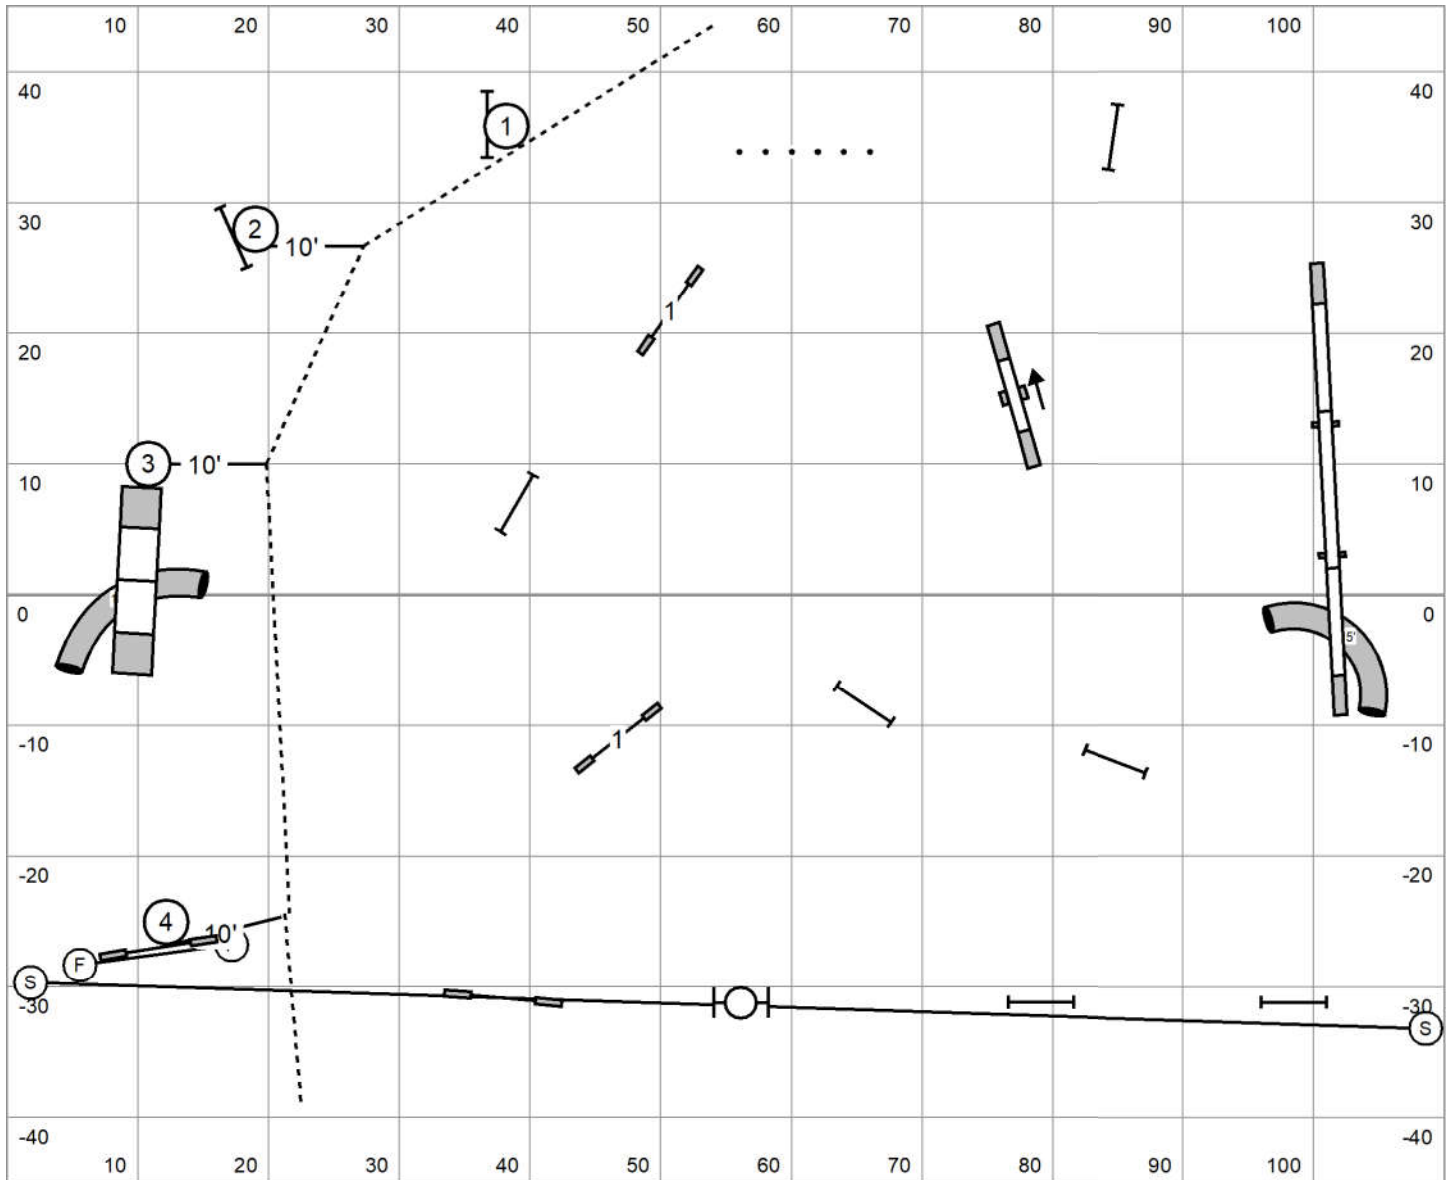

**Please enter at first horn  
Good Luck!**

**Elite Gamblers Rd 1**  
 Judged by: Darryl Warren  
 Saturday March 16, 2024  
 FLPHASC  
 Baker, FI  
 110 X 90 Indoors  
**20-24"=15 16"=17 4-12"=19**

Distance 2 and 3  
Discrim 2

**Please enter at first horn  
Good Luck!**

**Open Gamblers Rd 1**  
 Judged by: Darryl Warren  
 Saturday March 16, 2024  
 FLPHASC  
 Baker, FI  
 110 X 90 Indoors  
 20-24"=16 16"=18 4-12"=20

Distance 3 and 4  
 Discrim 3

**Novice Gamblers Rd 1**

Judged by: Darryl Warren  
 Saturday March 16, 2024  
 FLPHASC  
 Baker, FI  
 110 X 90 Indoors  
 20-24"=16 16"=18 4-12"=20

Distance 3 and 4  
 Direction 2-3

**Please enter at first horn  
 Good Luck!**