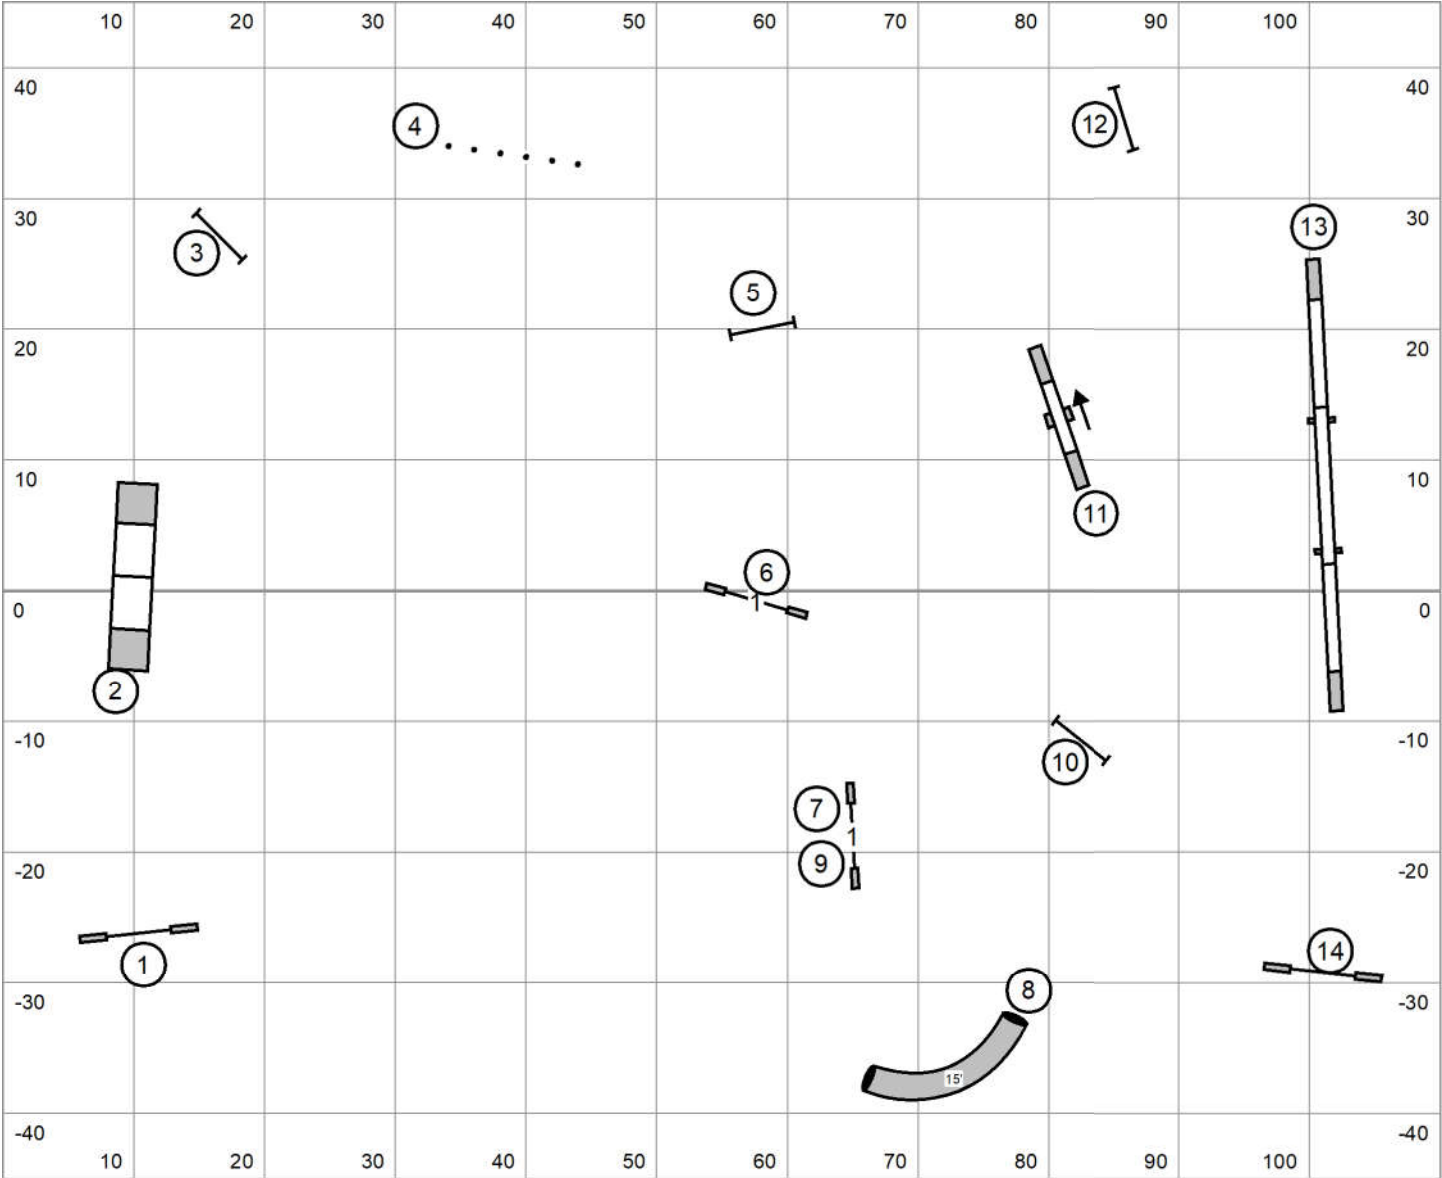

Please enter at #11
Good Luck!

Novice Regular Rd 2
Judged by: Darryl Warren
Saturday March 16, 2024
FLPHASC
Baker, FI
110 X 90 Indoors