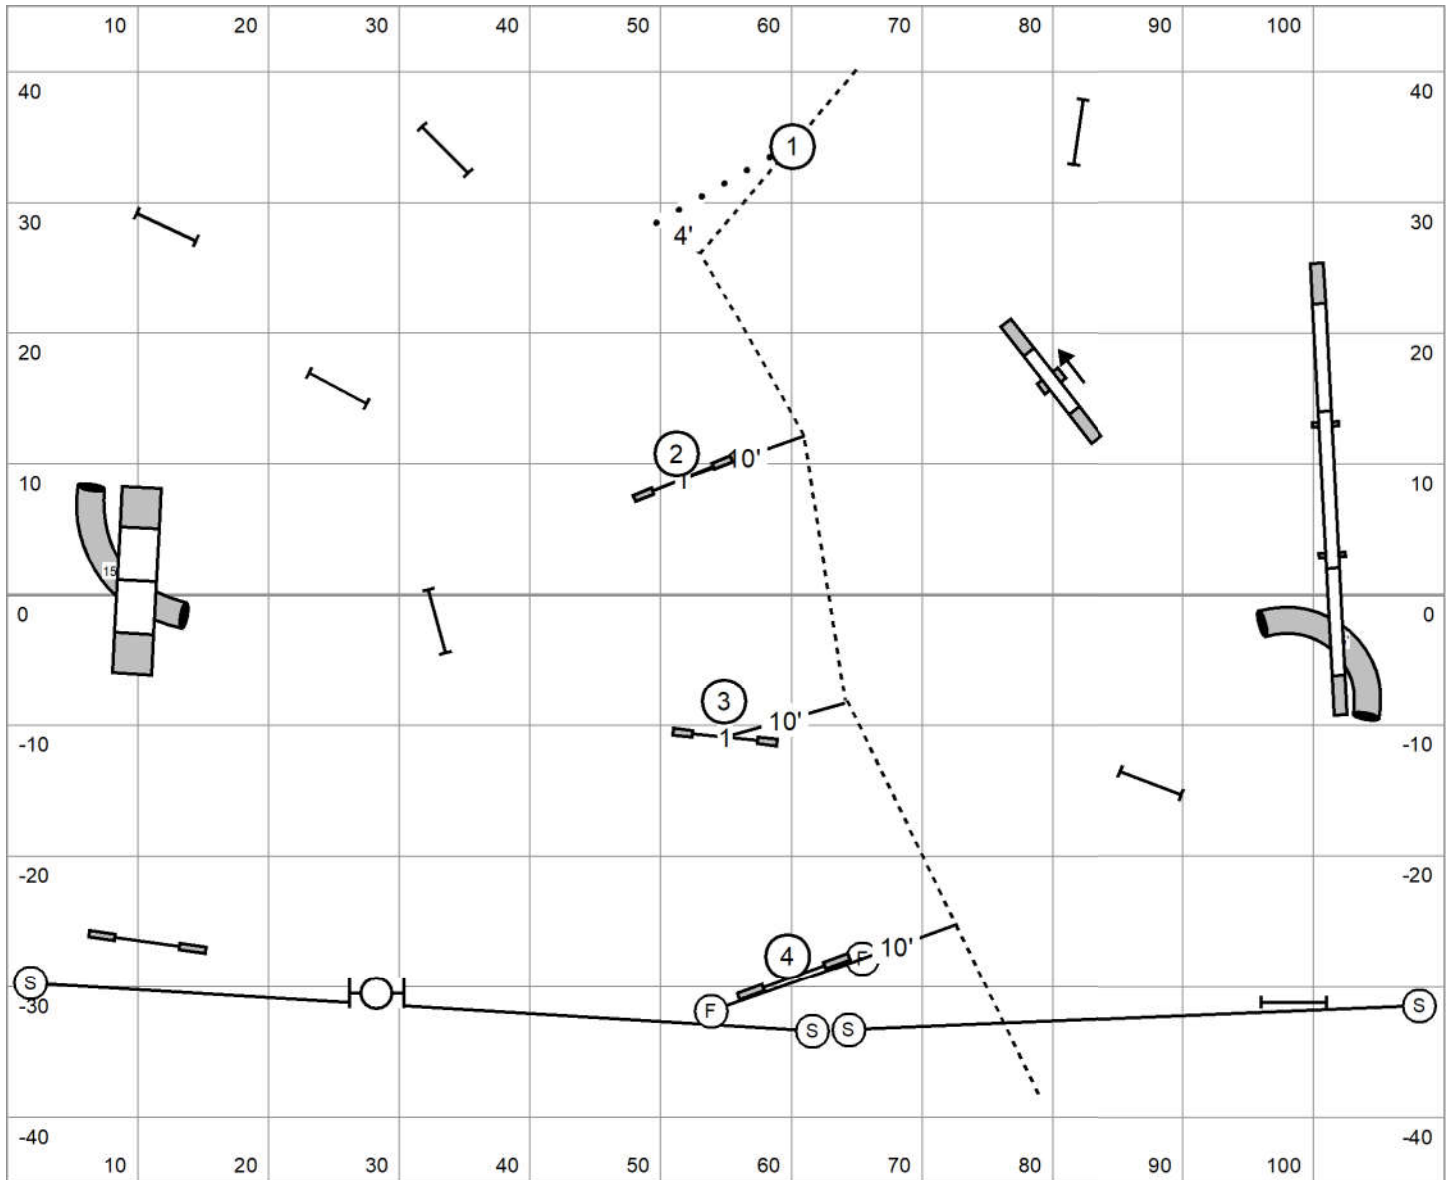

Novice Gamblers Rd 2

Judged by: Darryl Warren

Saturday March 16, 2024

FLPHASC

Baker, Fl

110 X 90 Indoors

20-24"=15 16"=17 4-12"=19

**Please enter at first horn
Good Luck!**

Distance 2 - 4