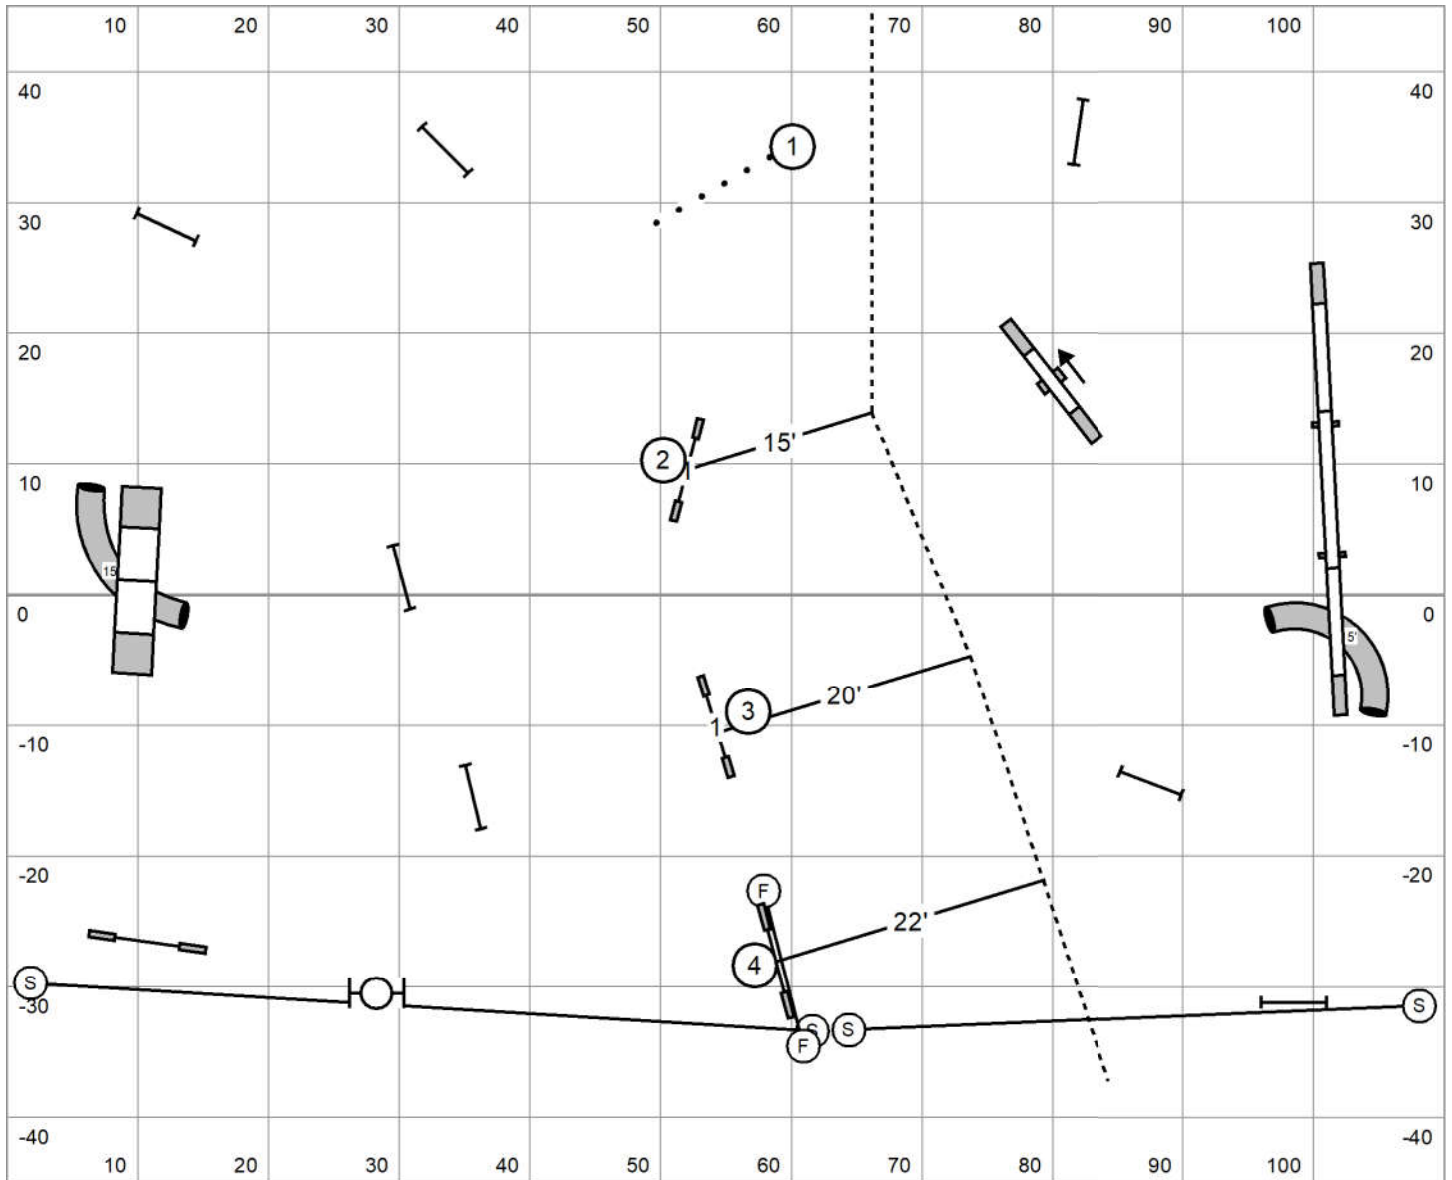

**Please enter at first horn  
Good Luck!**

**Open Gamblers Rd 1**  
 Judged by: Darryl Warren  
 Saturday March 16, 2024  
 FLPHASC  
 Baker, FI  
 110 X 90 Indoors  
 20-24"=16 16"=18 4-12"=20

Distance 3 and 4  
 Discrim 3

**Novice Gamblers Rd 1**

Judged by: Darryl Warren  
 Saturday March 16, 2024  
 FLPHASC  
 Baker, FI  
 110 X 90 Indoors  
 20-24"=16 16"=18 4-12"=20

Distance 3 and 4  
 Direction 2-3

**Please enter at first horn  
 Good Luck!**