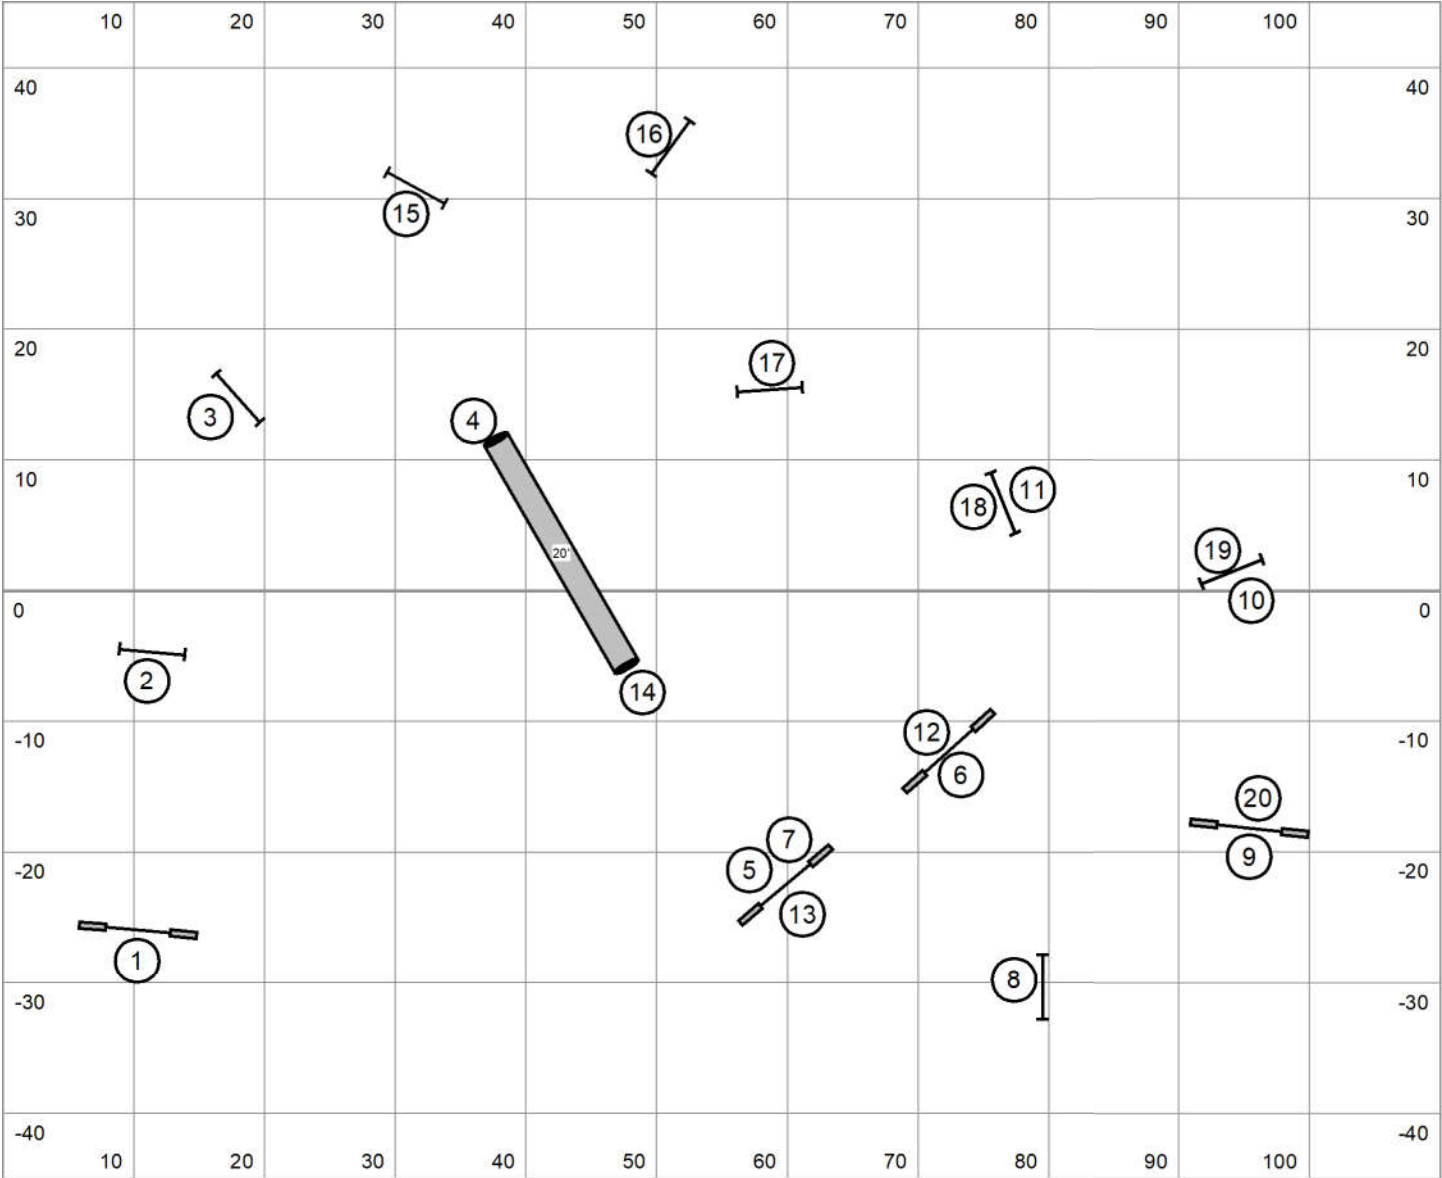

Elite Jumpers Round 1

Judged by: Darryl Warren
Saturday March 16, 2024
FLPHASC
Baker, FI
110 X 90 Indoors

**Please enter at #16
Good Luck!**