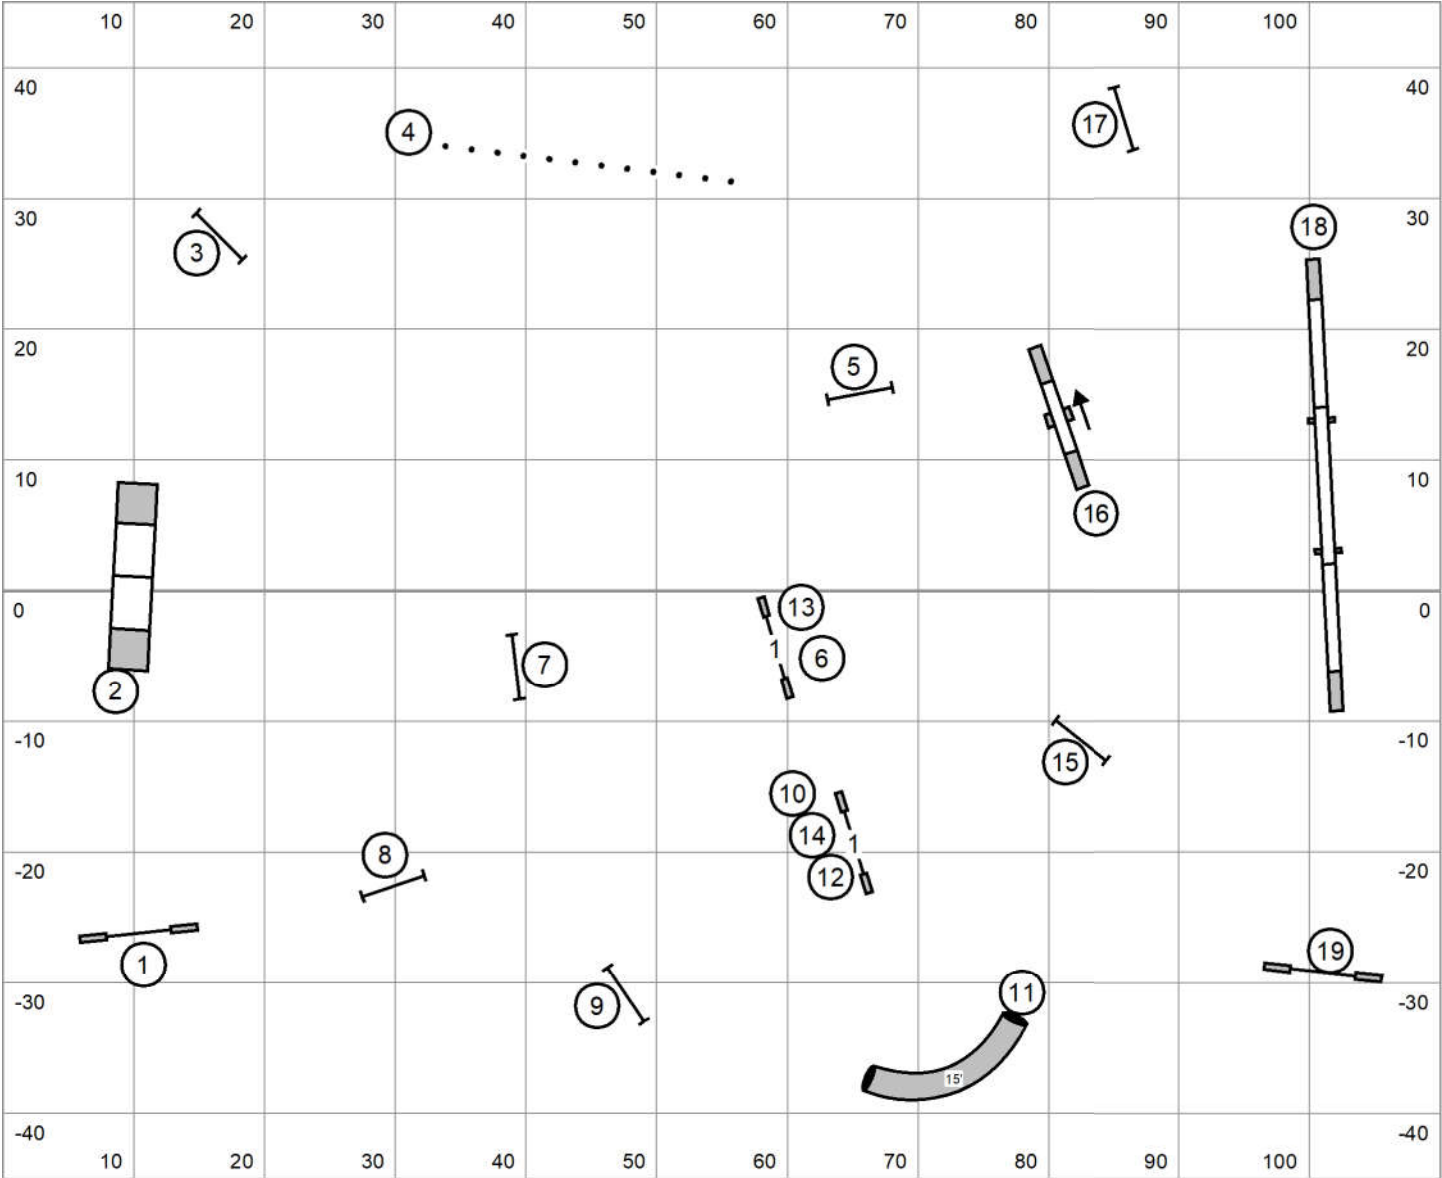

Elite Regular Rd 2

Judged by: Darryl Warren
Saturday March 16, 2024
FLPHASC
Baker, FI
110 X 90 Indoors

Please enter at #16
Good Luck!