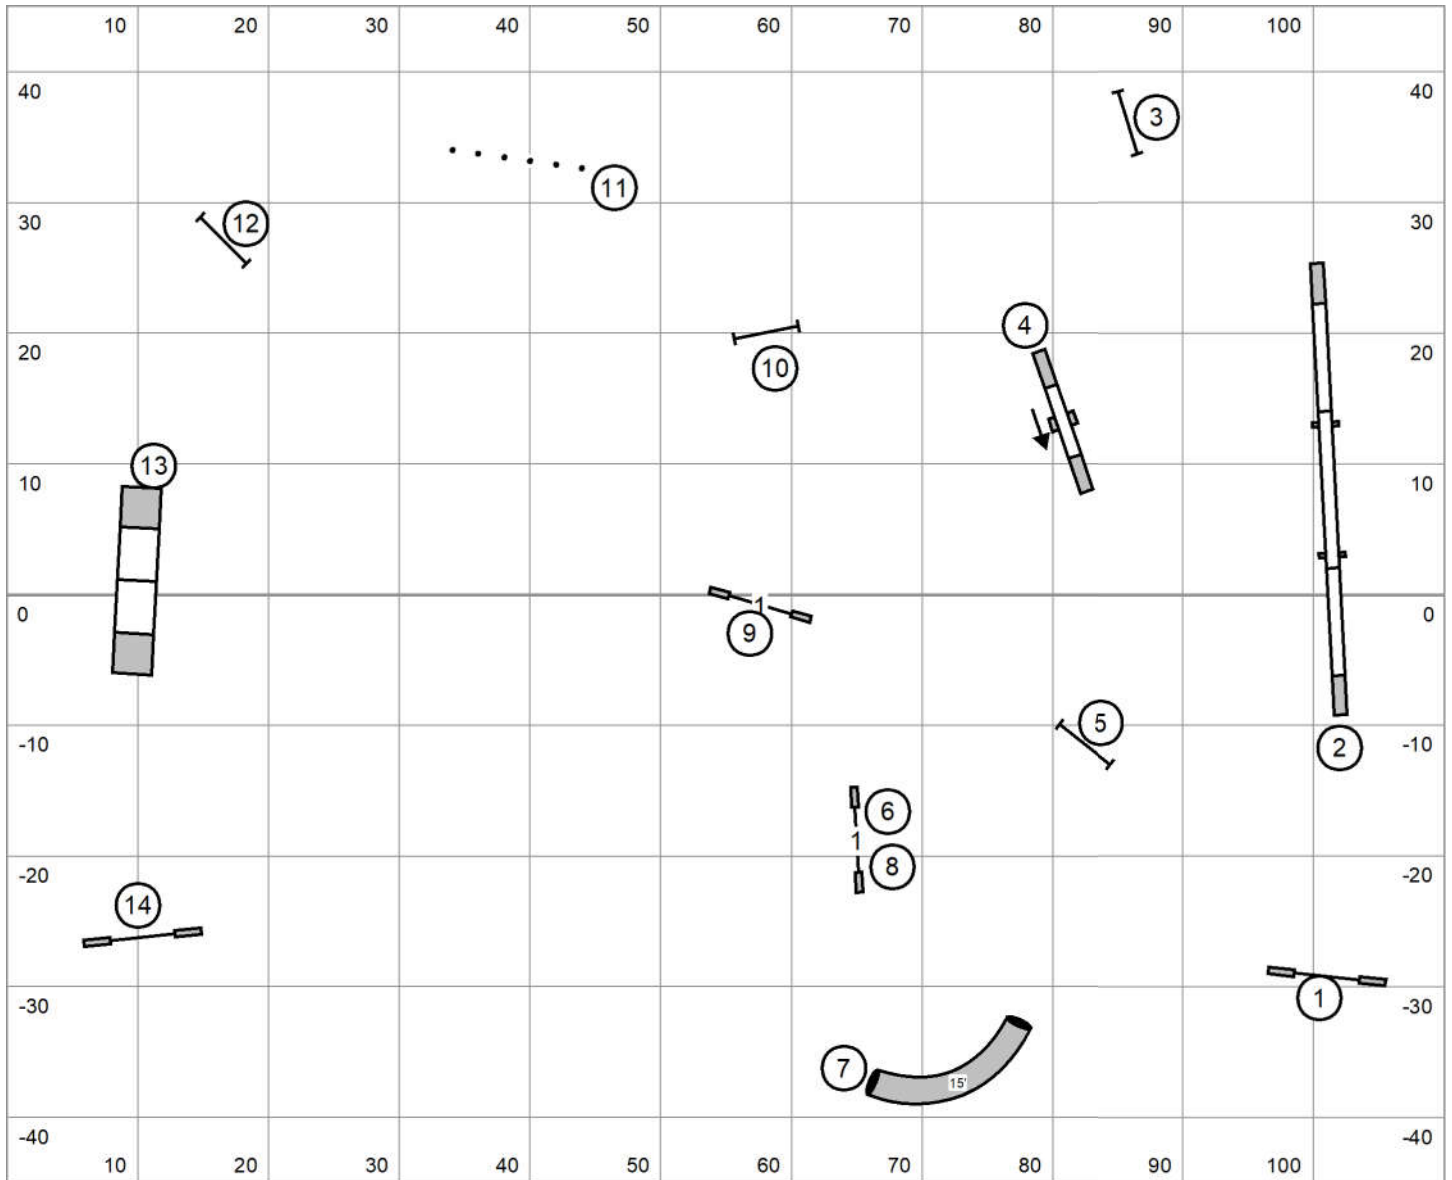

Judged by: Darryl Warren

Saturday March 16, 2024

FLPHASC

Baker, FI

110 X 90 Indoors

**Please enter at #14**  
**Good Luck!**

**Novice Regular Rd 1**

Judged by: Darryl Warren