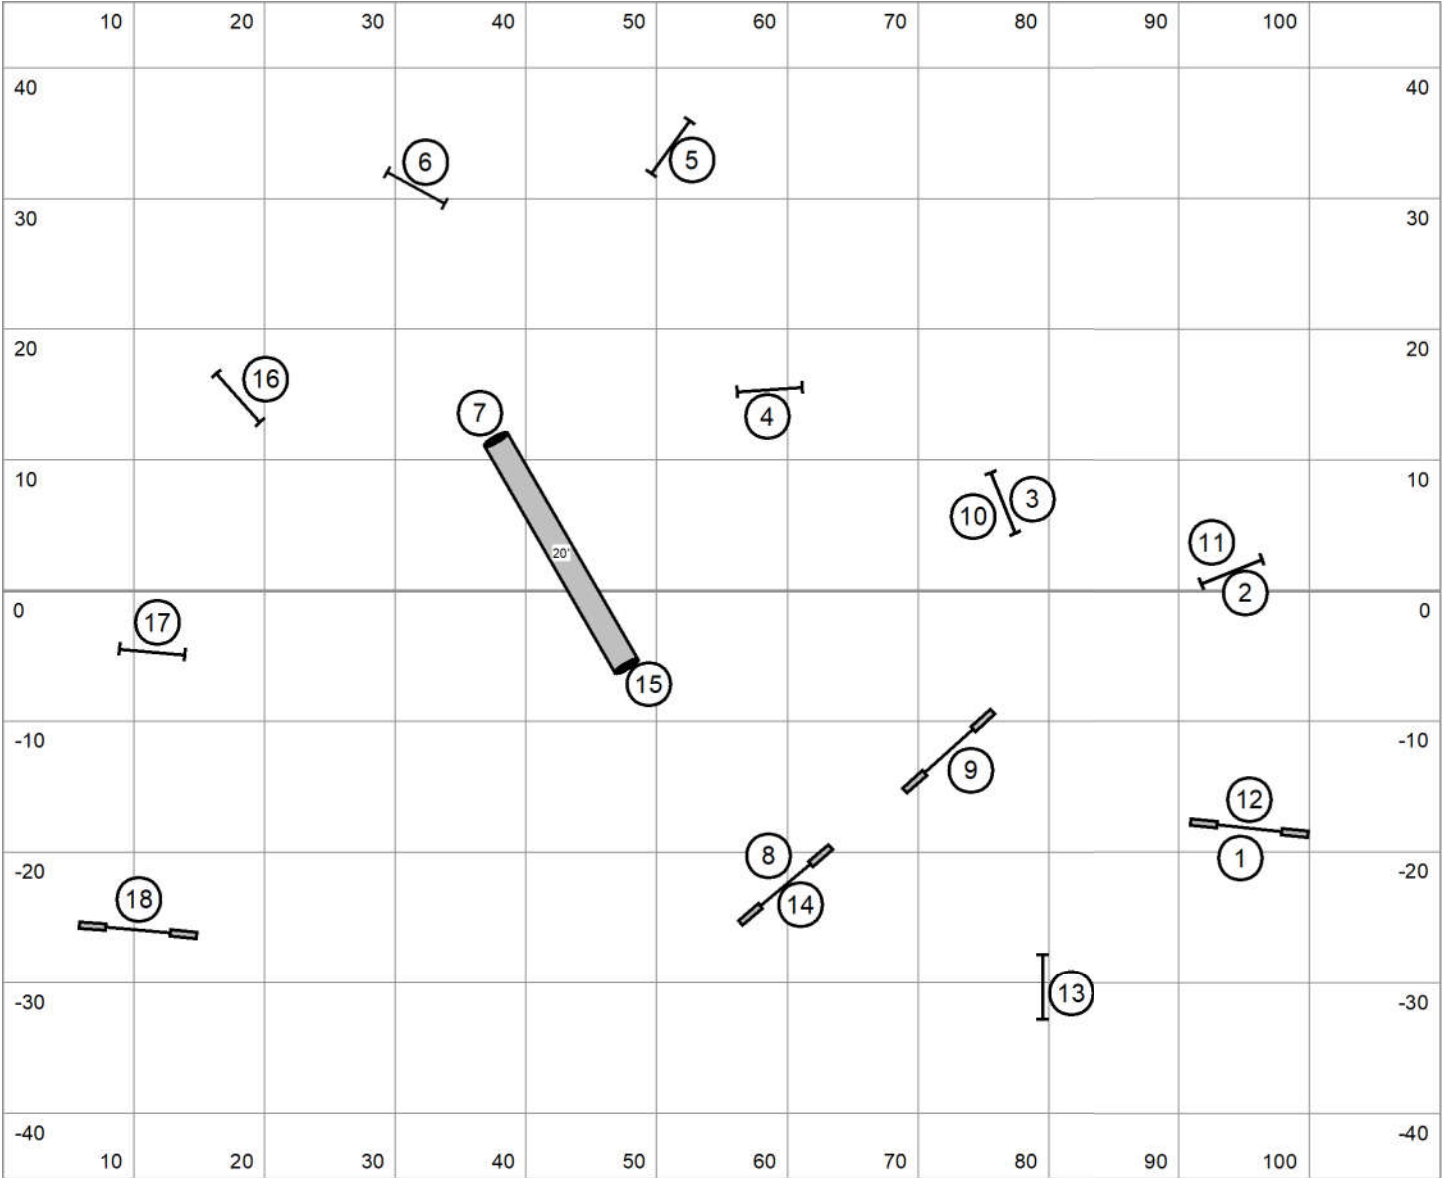

Open Jumpers Round 1

Judged by: Darryl Warren
Saturday March 16, 2024
FLPHASC
Baker, FI
110 X 90 Indoors

**Please enter at #15
Good Luck!**