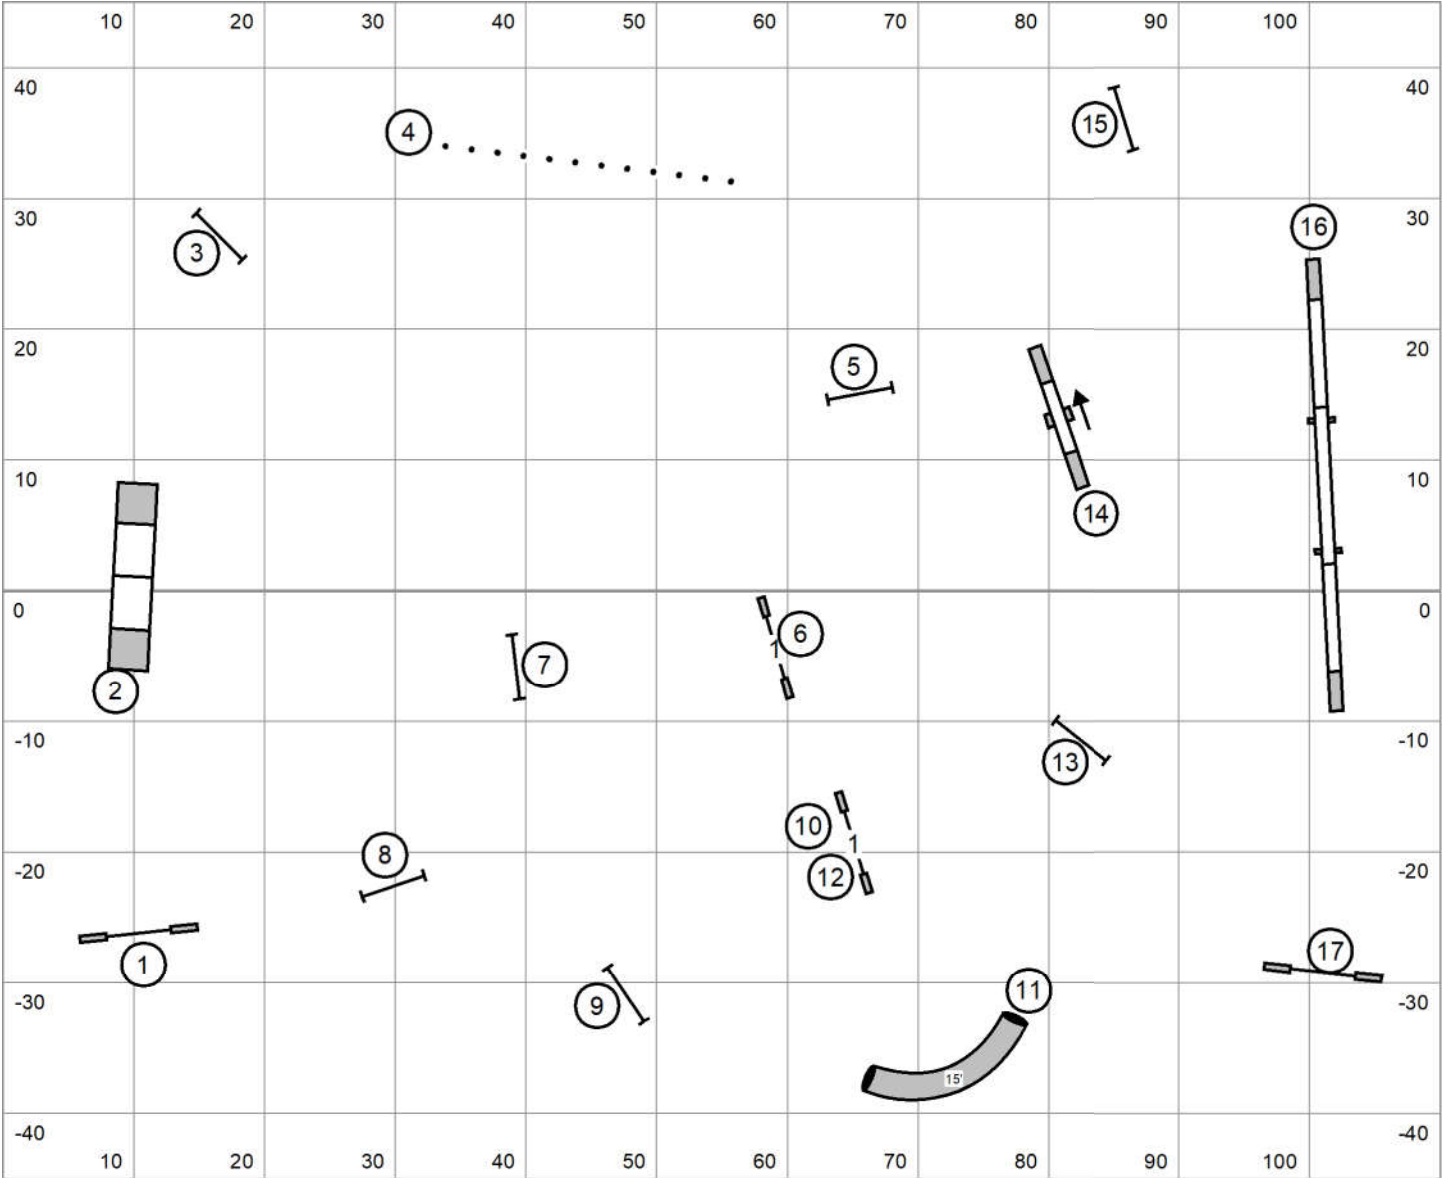

Open Regular Rd 1

Judged by: Darryl Warren
Saturday March 16, 2024
FLPHASC
Baker, FI
110 X 90 Indoors

Please enter at #14
Good Luck!