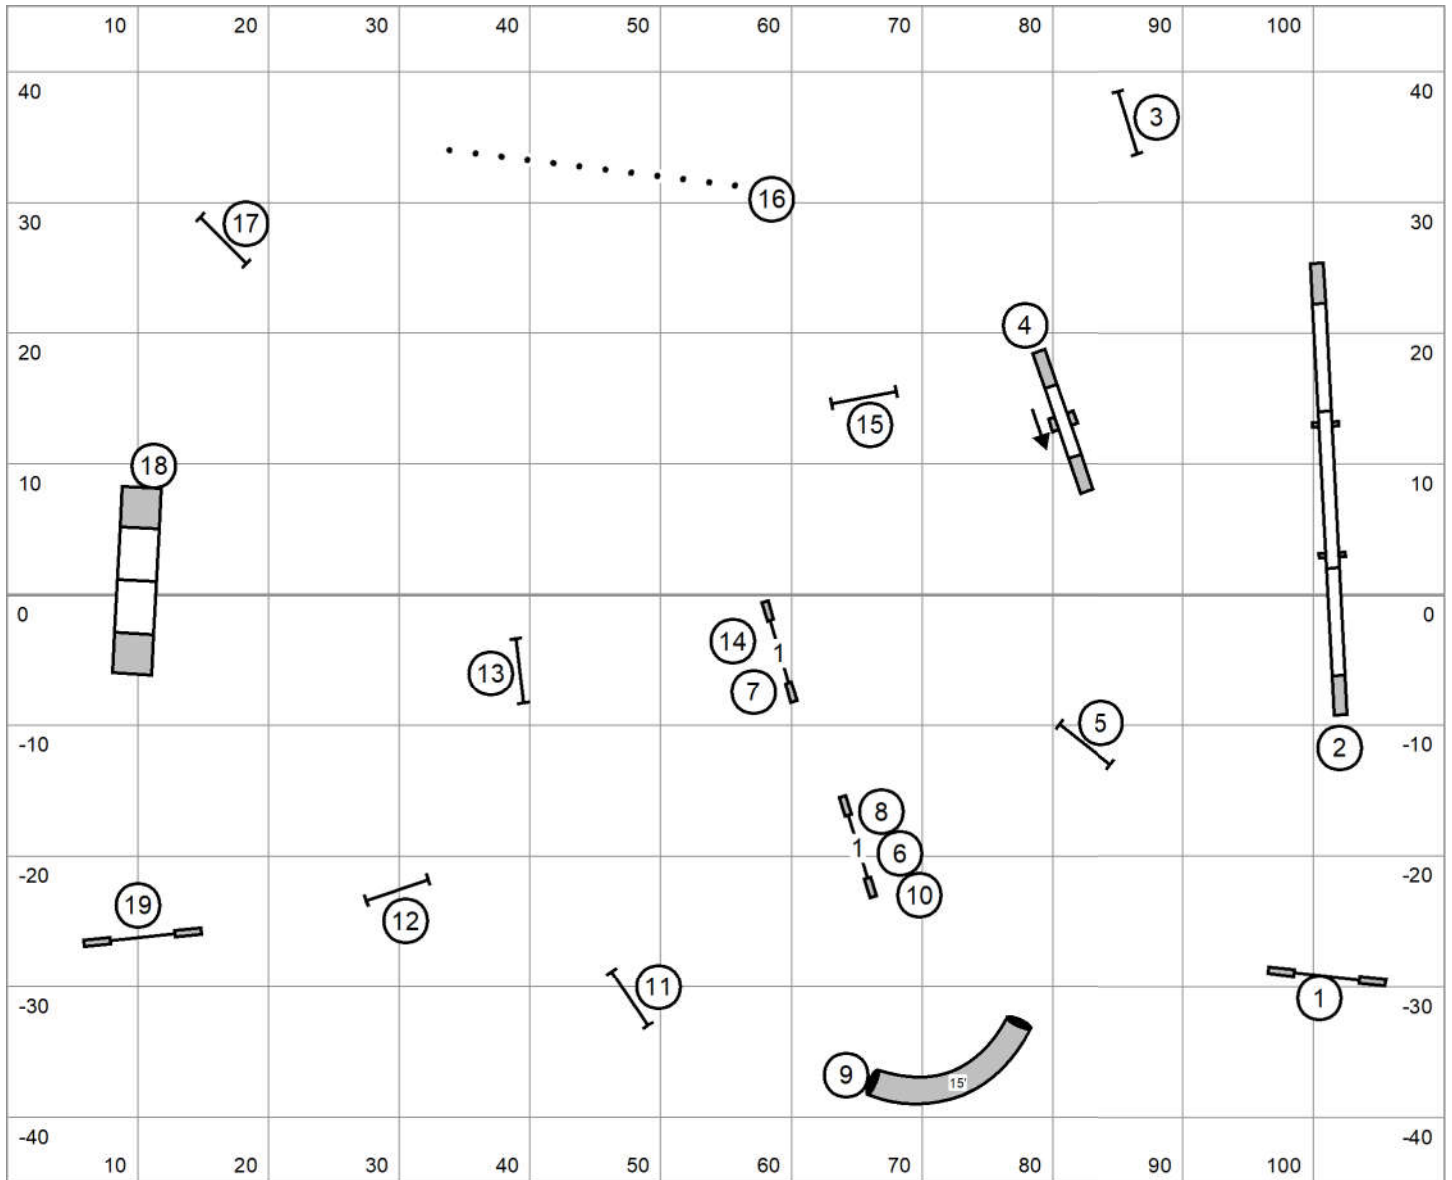

Elite Regular Rd 1

Judged by: Darryl Warren
Saturday March 16, 2024
FLPHASC
Baker, FI
110 X 90 Indoors

**Please enter at #16
Good Luck!**