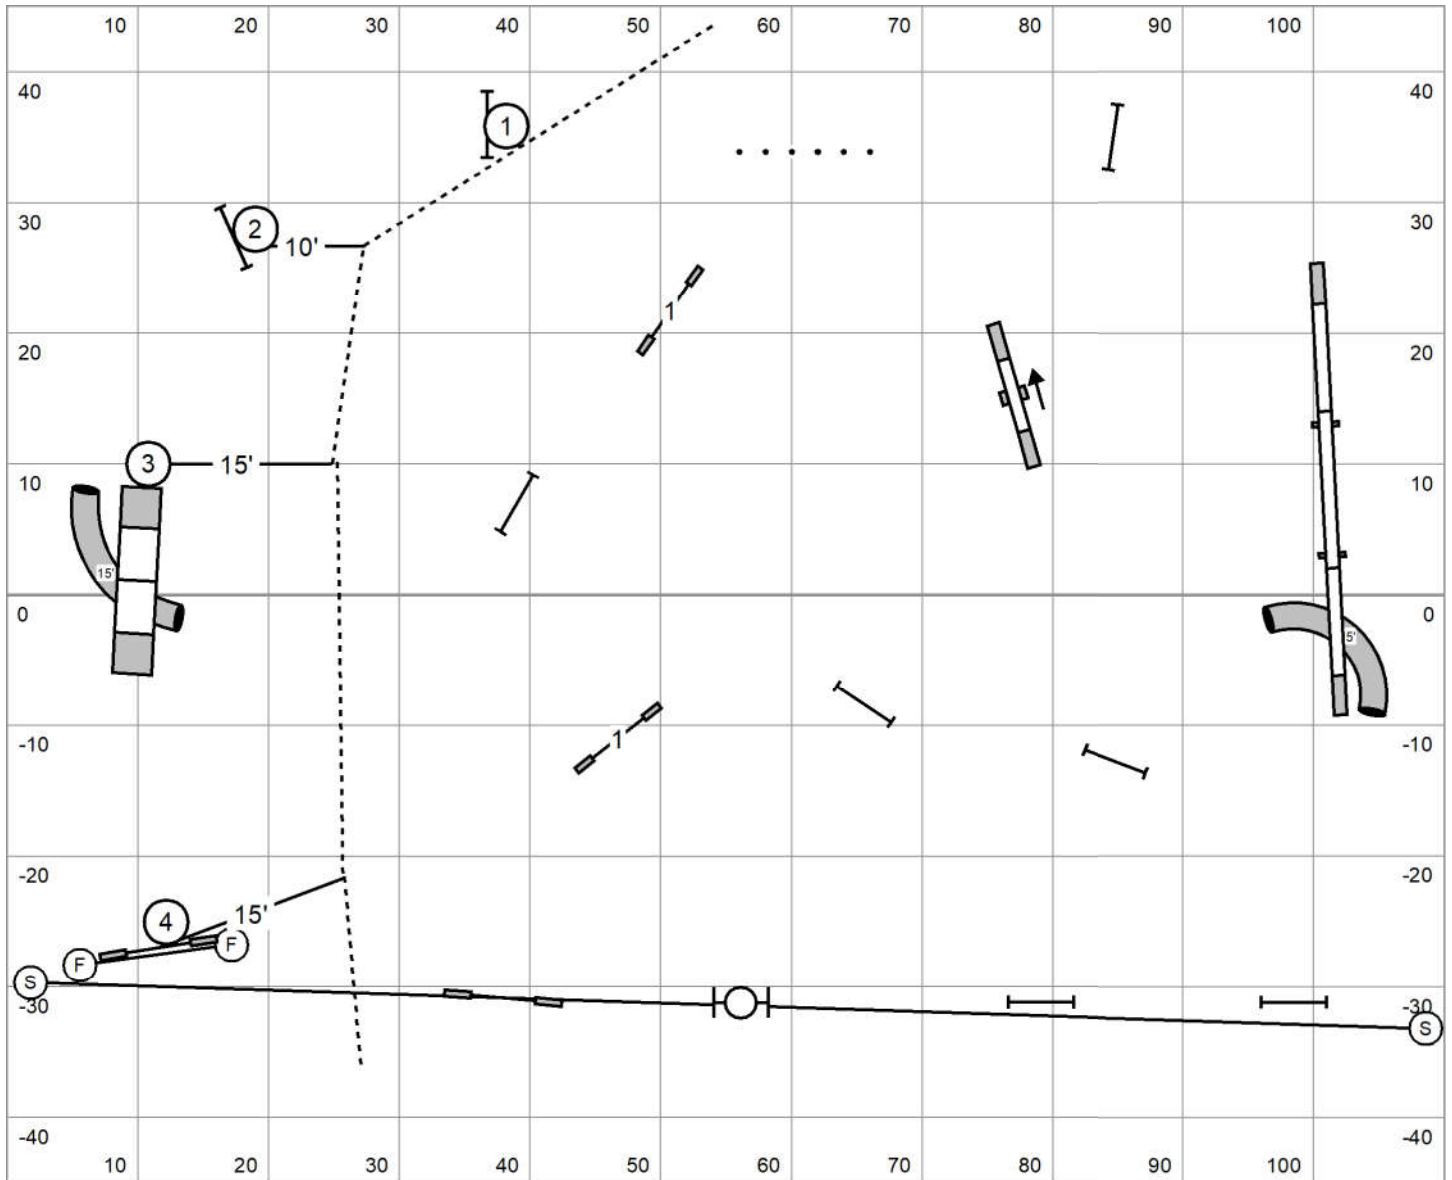

**Please enter at first horn  
Good Luck!**

**Elite Gamblers Rd 1**  
 Judged by: Darryl Warren  
 Saturday March 16, 2024  
 FLPHASC  
 Baker, FI  
 110 X 90 Indoors  
**20-24"=15 16"=17 4-12"=19**

Distance 2 and 3  
Discrim 2

**Please enter at first horn  
Good Luck!**

**Open Gamblers Rd 1**  
 Judged by: Darryl Warren  
 Saturday March 16, 2024  
 FLPHASC  
 Baker, FI  
 110 X 90 Indoors  
 20-24"=16 16"=18 4-12"=20

Distance 3 and 4  
 Discrim 3

**Novice Gamblers Rd 1**

Judged by: Darryl Warren  
 Saturday March 16, 2024  
 FLPHASC  
 Baker, FI  
 110 X 90 Indoors  
 20-24"=16 16"=18 4-12"=20

Distance 3 and 4  
 Direction 2-3

**Please enter at first horn  
 Good Luck!**