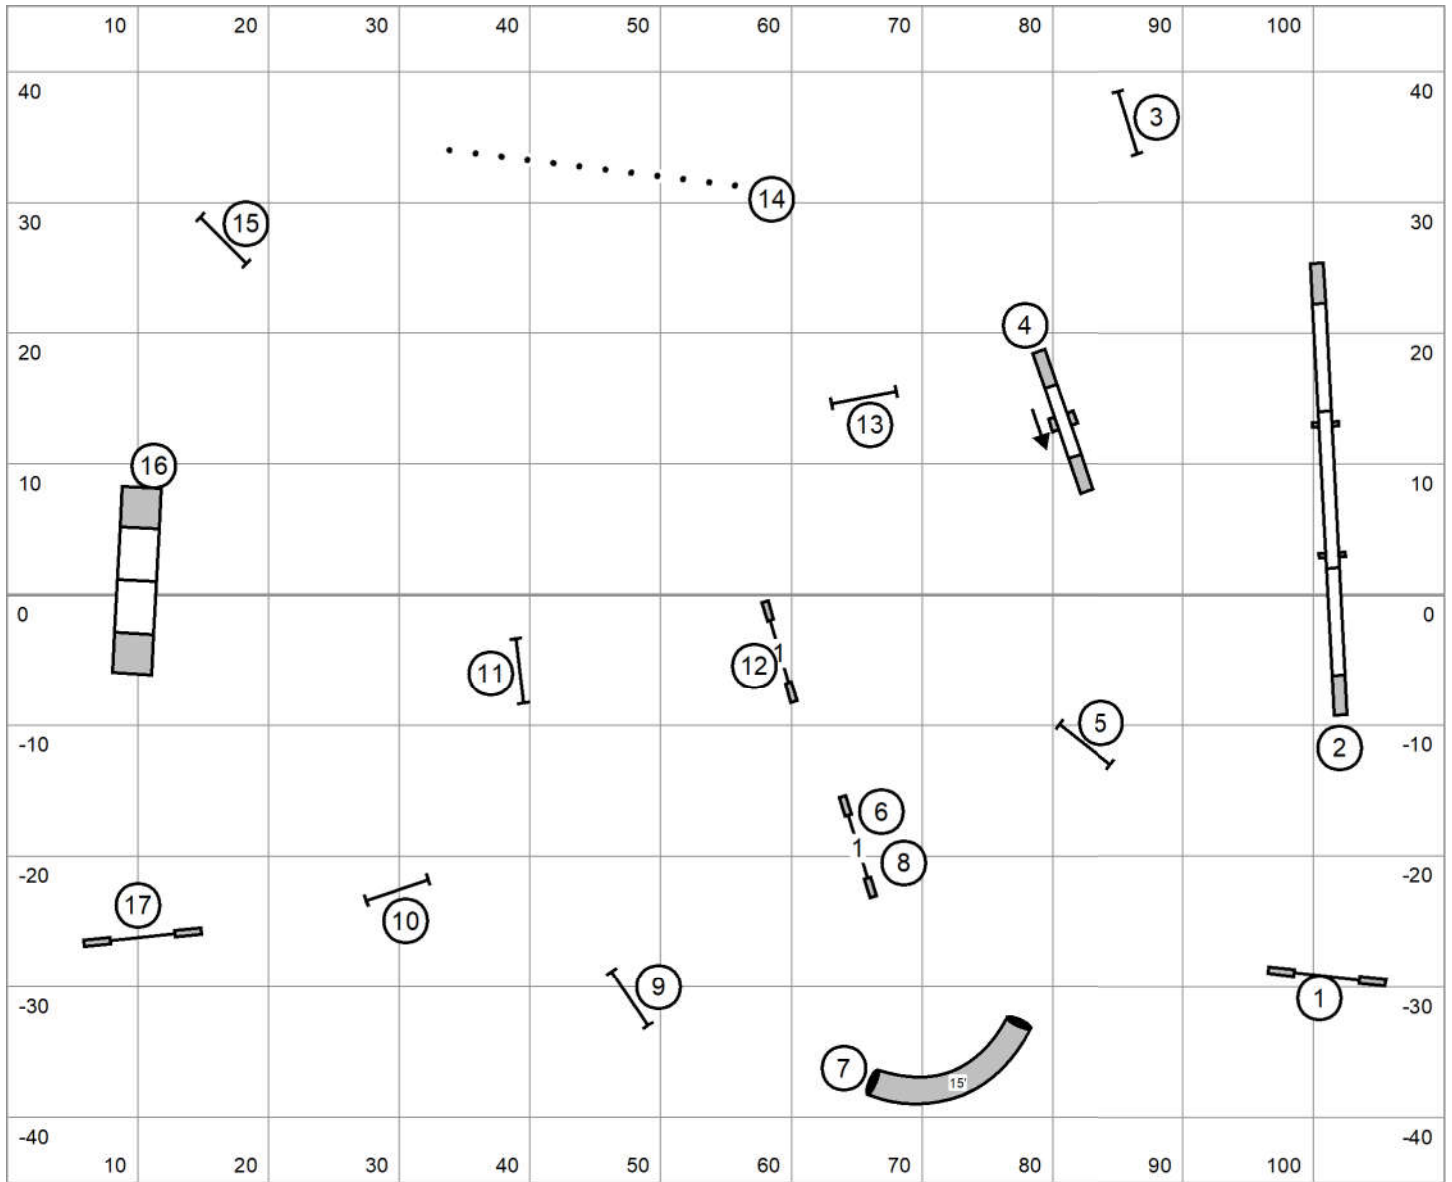

Open Regular Rd 2

Judged by: Darryl Warren

Saturday March 16, 2024

FLPHASC

Baker, FI

110 X 90 Indoors

Please enter at #14
Good Luck!