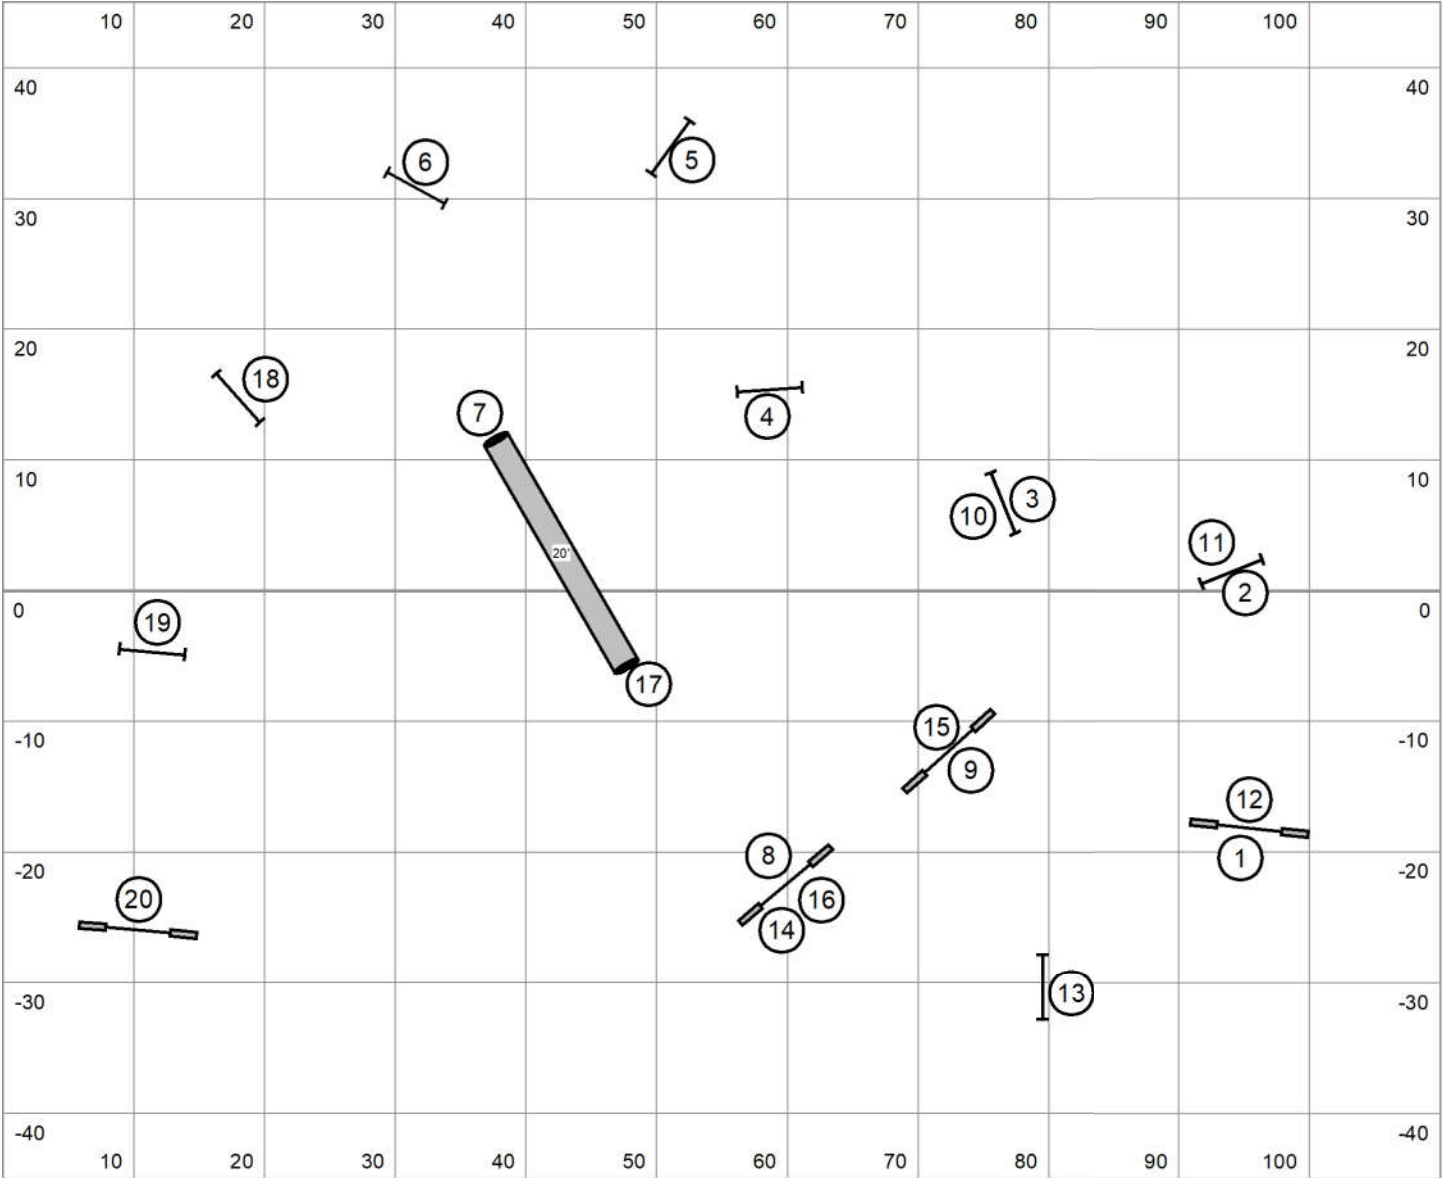

Elite Jumpers Round 2

Judged by: Darryl Warren
Saturday March 16, 2024
FLPHASC
Baker, FI
110 X 90 Indoors

**Please enter at #16
Good Luck!**