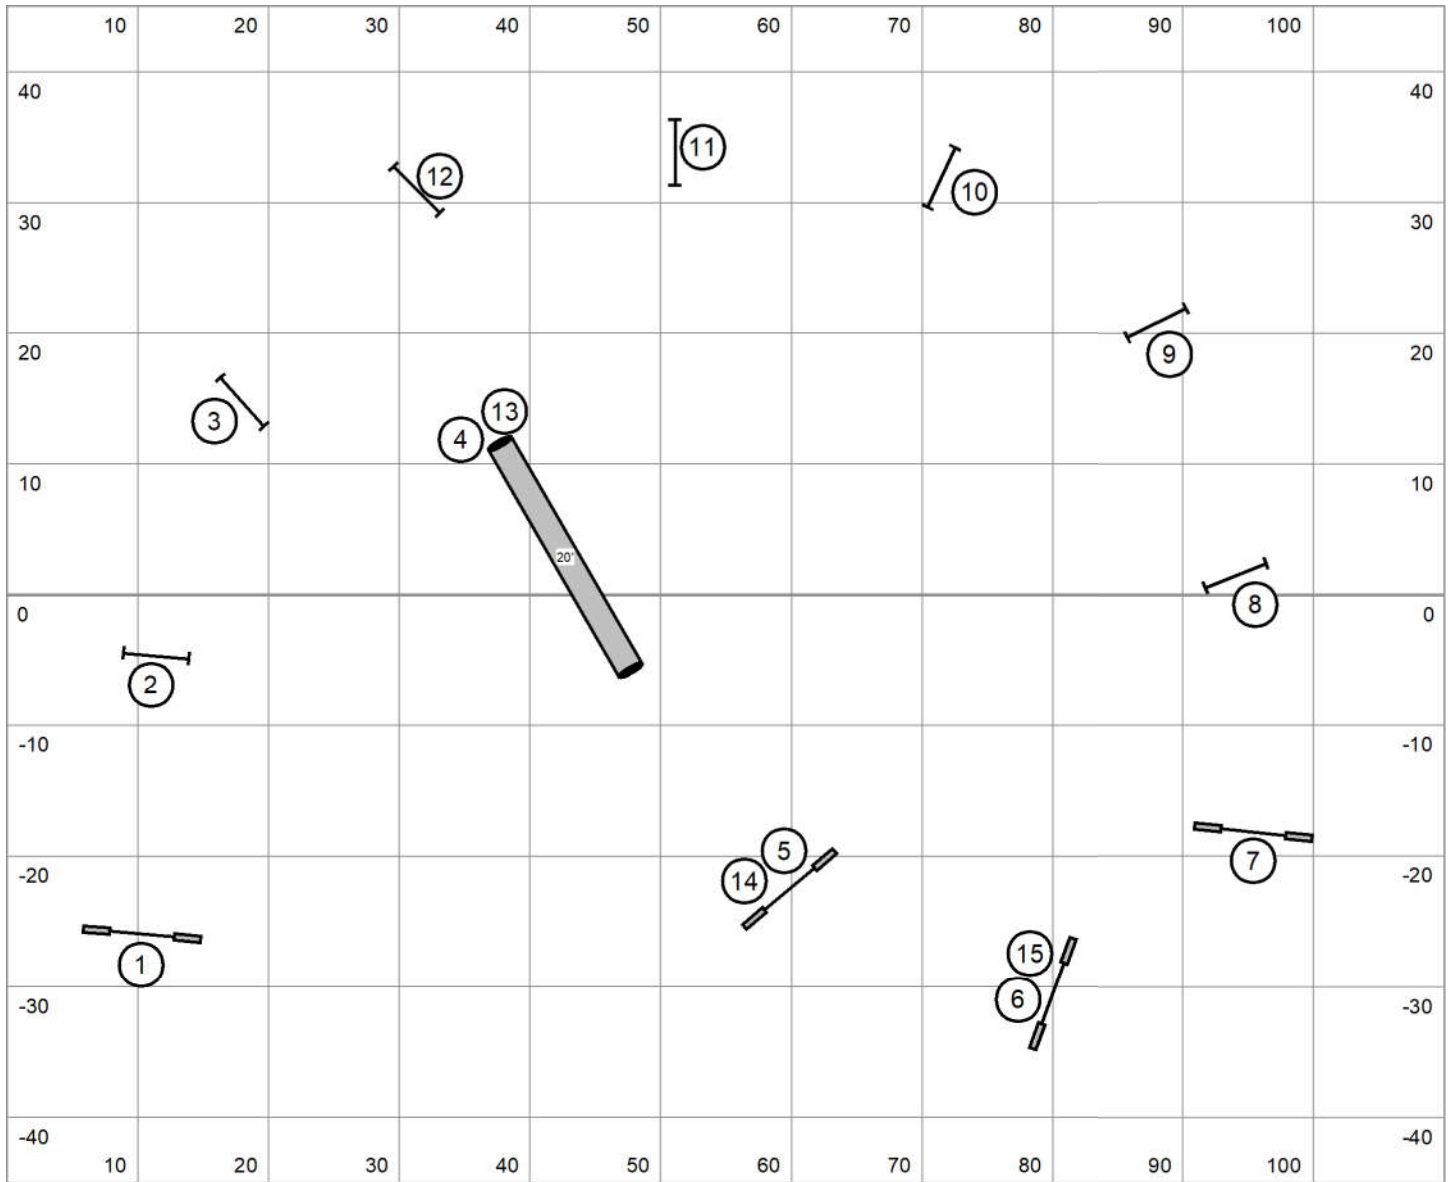

Novice Jumpers Round 1

Judged by: Darryl Warren
Saturday March 16, 2024
FLPHASC
Baker, FI
110 X 90 Indoors

**Please enter at #13
Good Luck!**