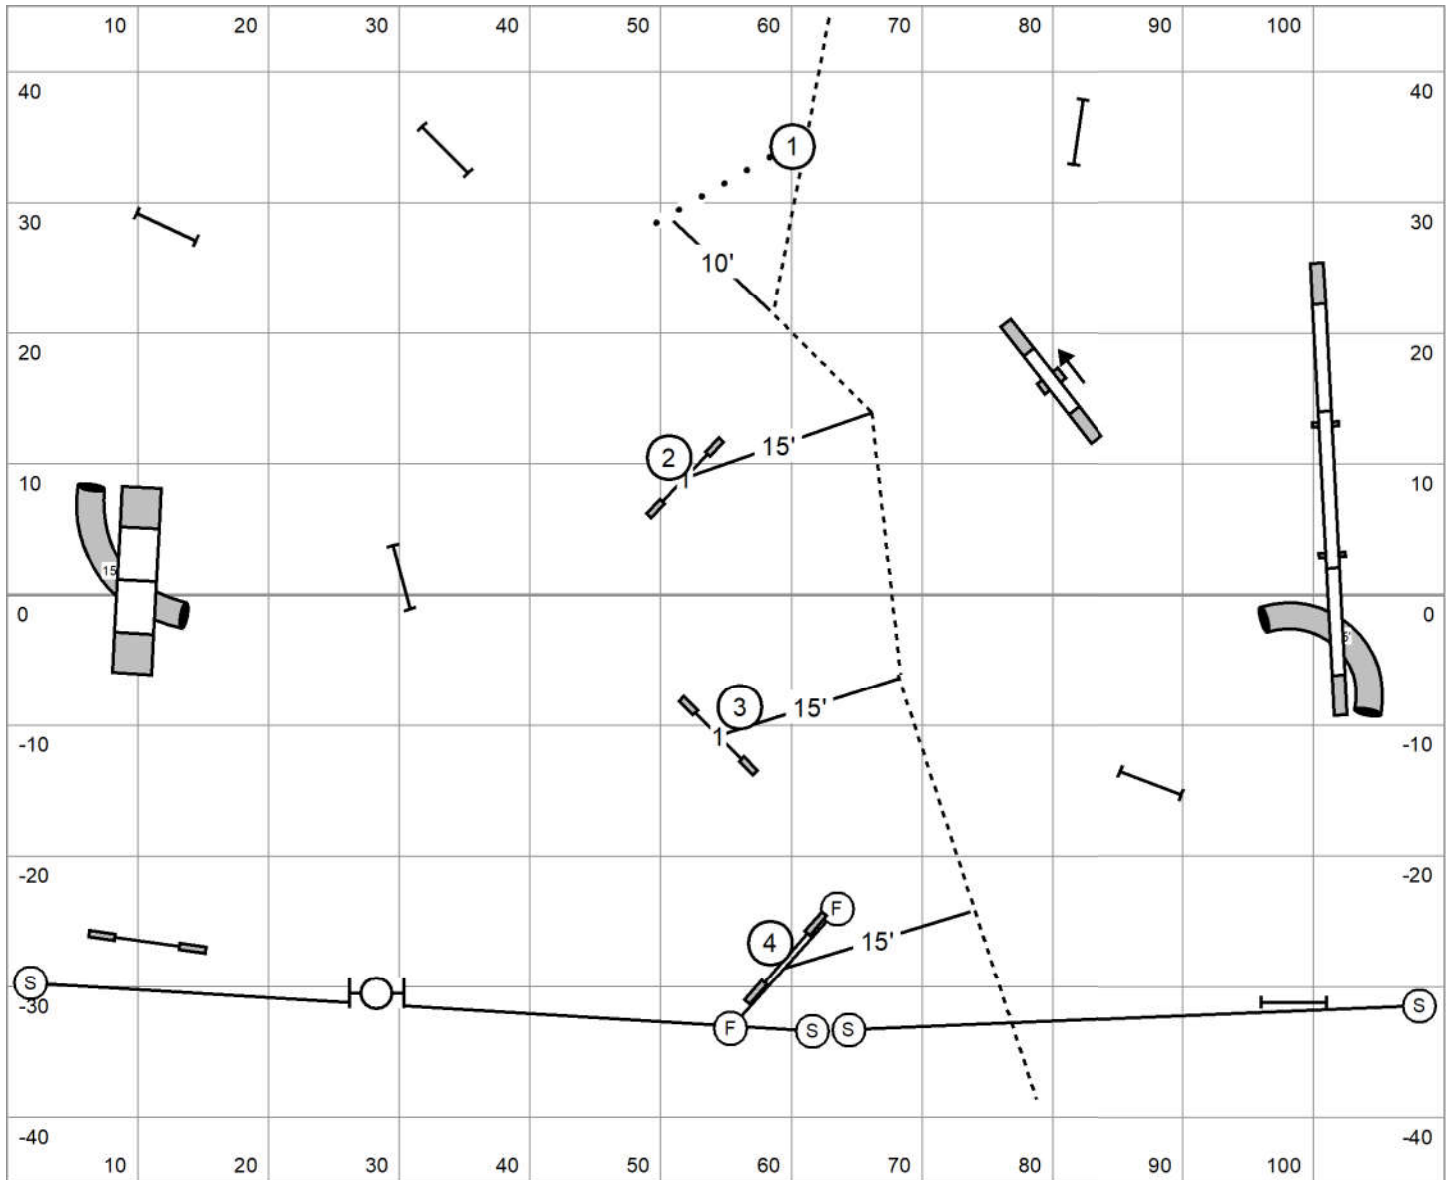

Open Gamblers Rd 2

Judged by: Darryl Warren
Saturday March 16, 2024
FLPHASC
Baker, FI

110 X 90 Indoors
20-24"=15 16"=17 4-12"=19

**Please enter at first horn
Good Luck!**

Distance 3 and 4
direction 2-3