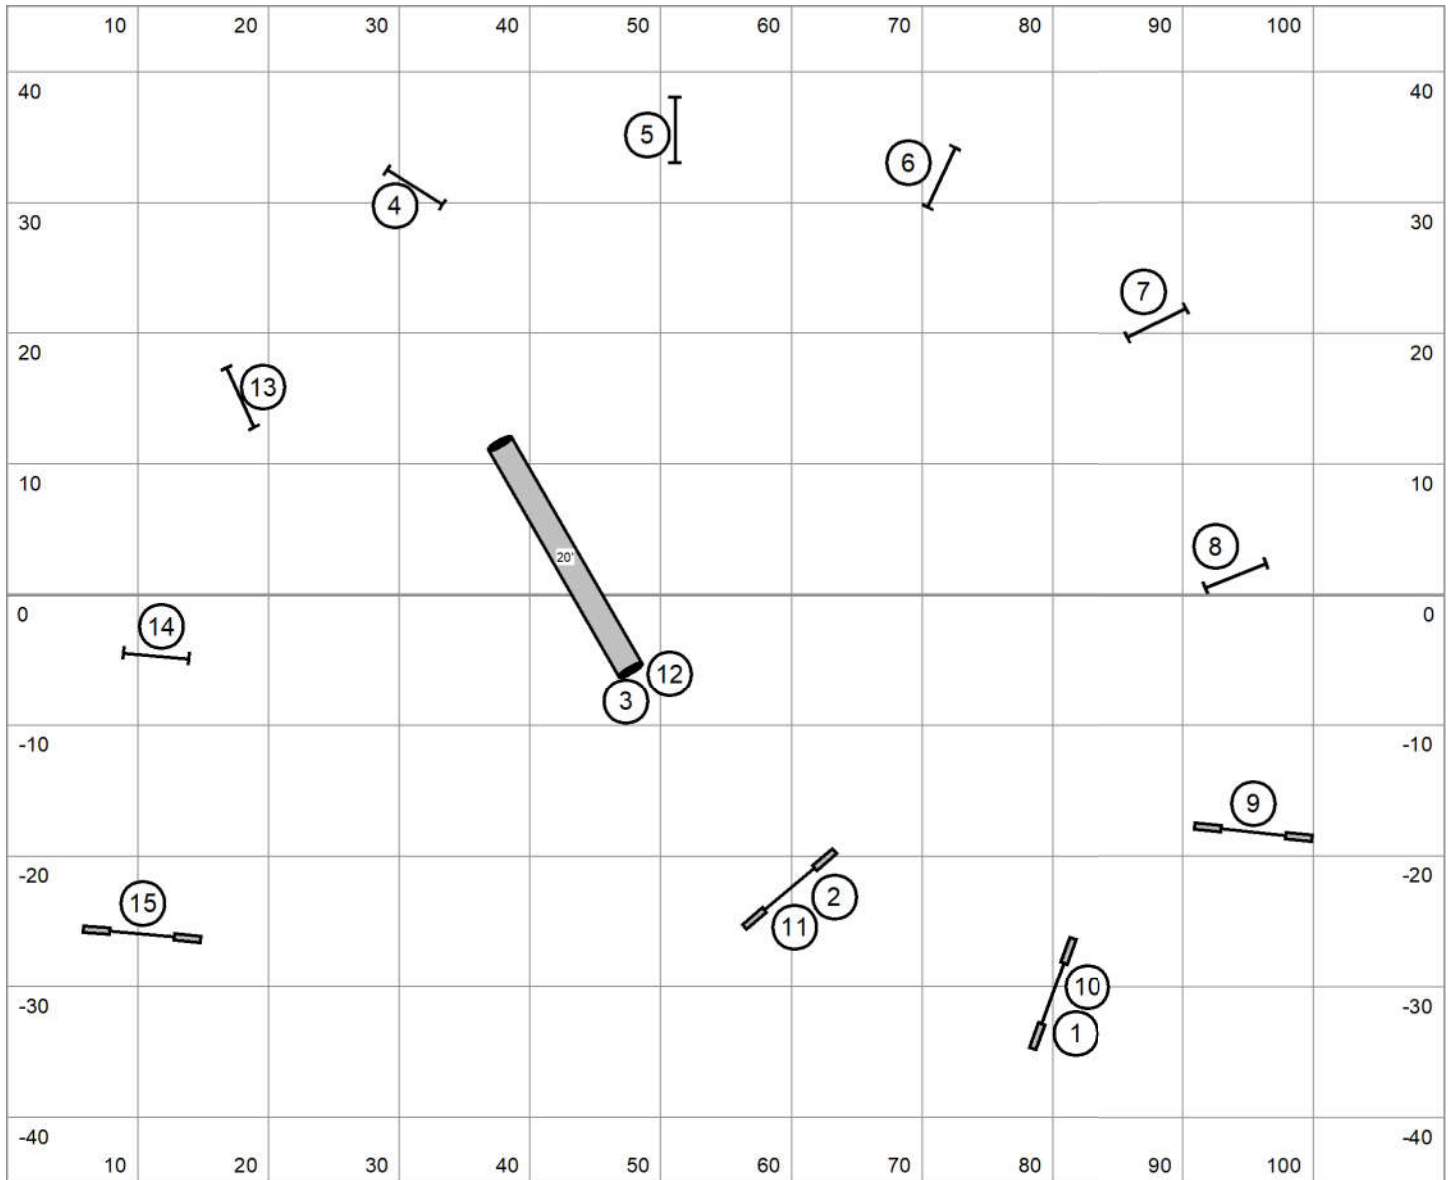

Novice Jumpers Round 2

Judged by: Darryl Warren
Saturday March 16, 2024
FLPHASC
Baker, FL
110 X 90 Indoors

**Please enter at #12
Good Luck!**