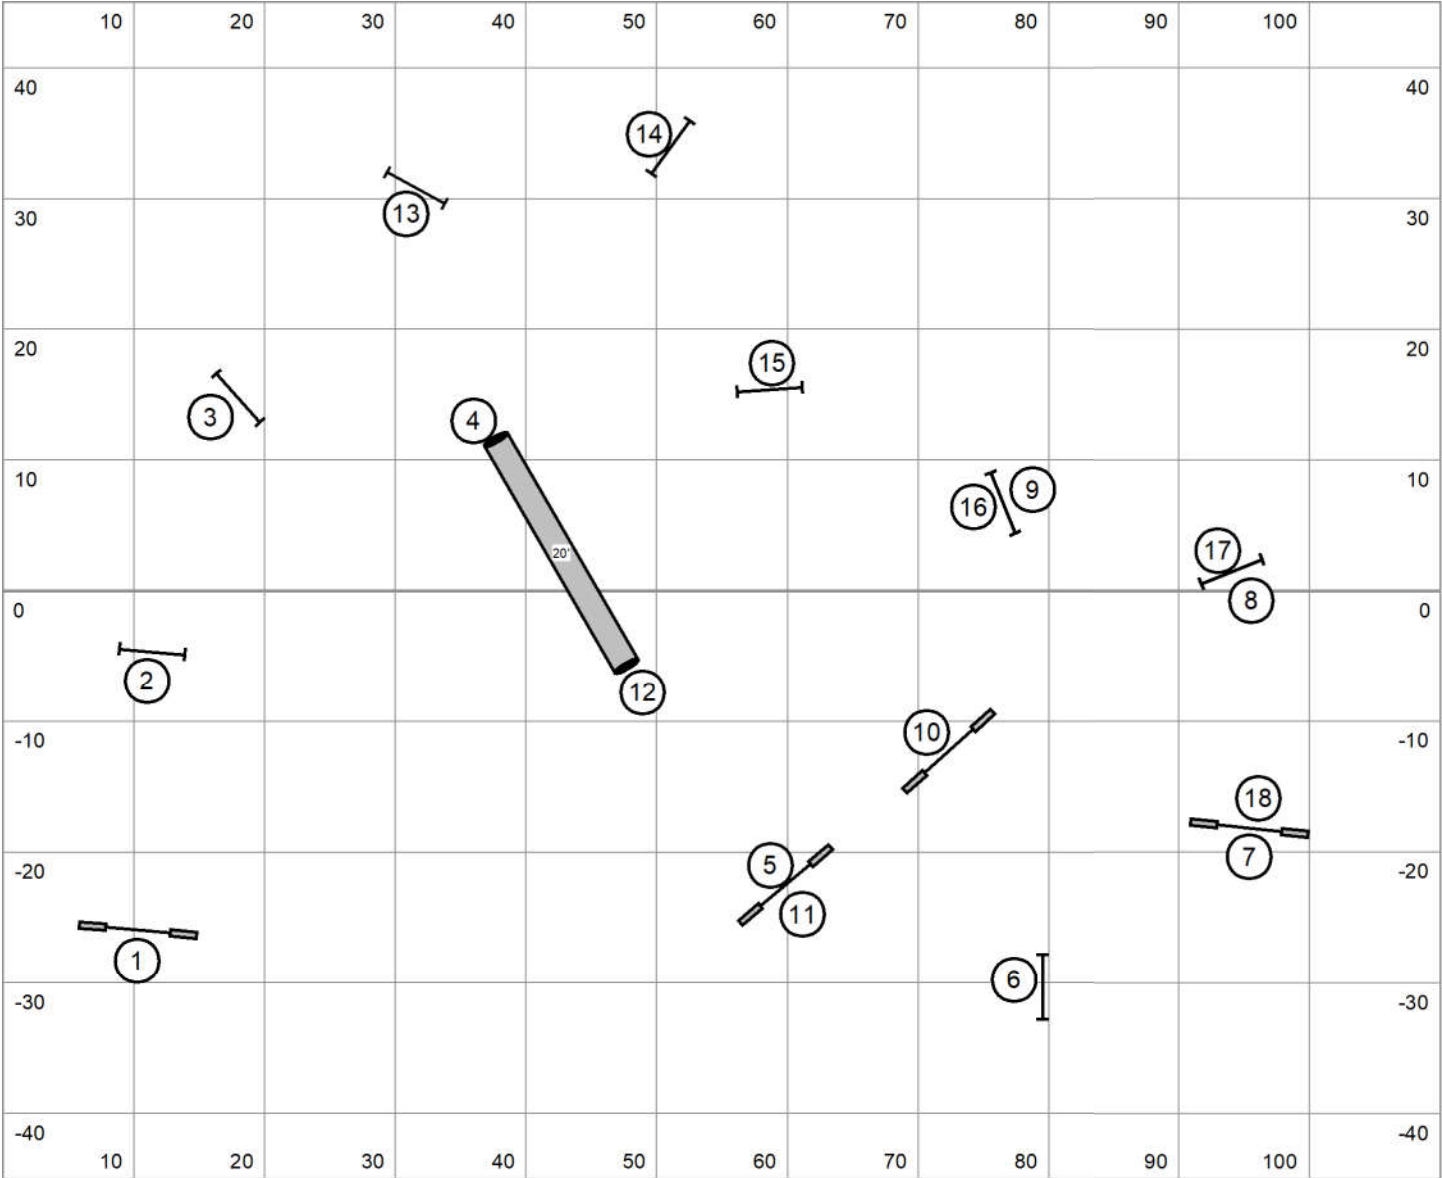

**Please enter at #16  
 Good Luck!**

**Open Jumpers Round 1**

Judged by: Darryl Warren  
 Saturday March 16, 2024  
 FLPHASC  
 Baker, FI  
 110 X 90 Indoors

**Please enter at #15  
 Good Luck!**

**Open Jumpers Round 2**