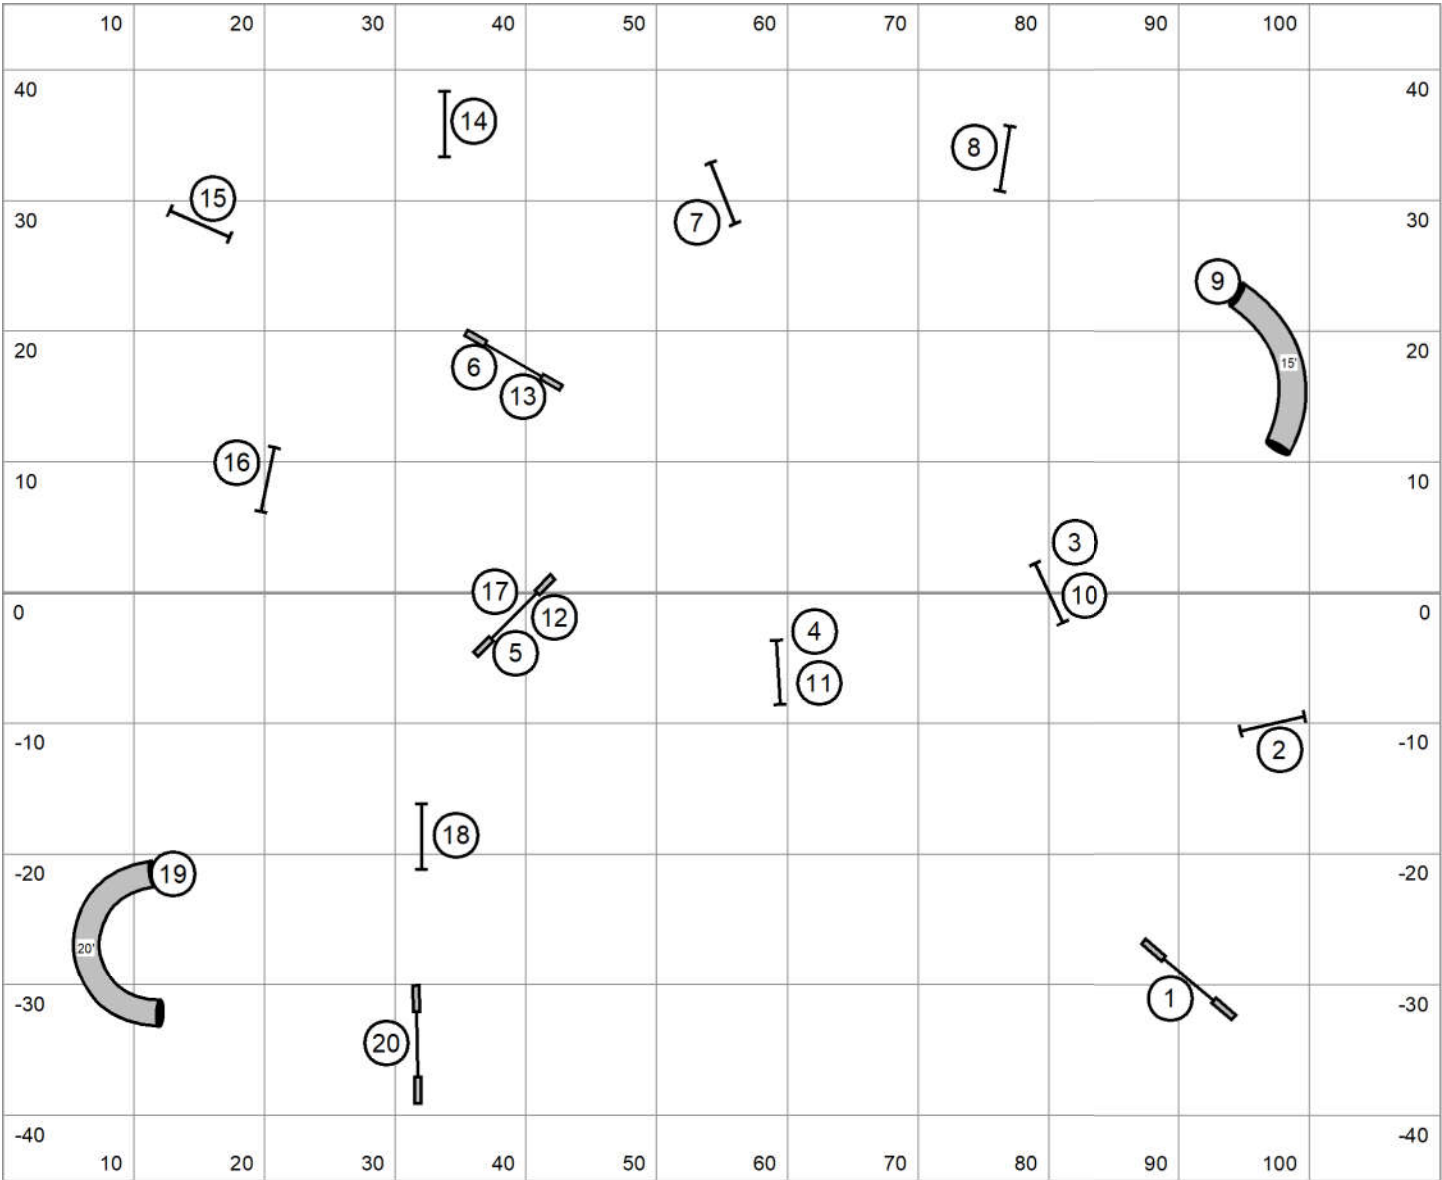

Elite Jumpers Round 2

Judged by: Darryl Warren
Friday March 15, 2024
FLPHASC
Baker, FI
110 X 90 Indoors

**Please come in at #16
Good Luck!**