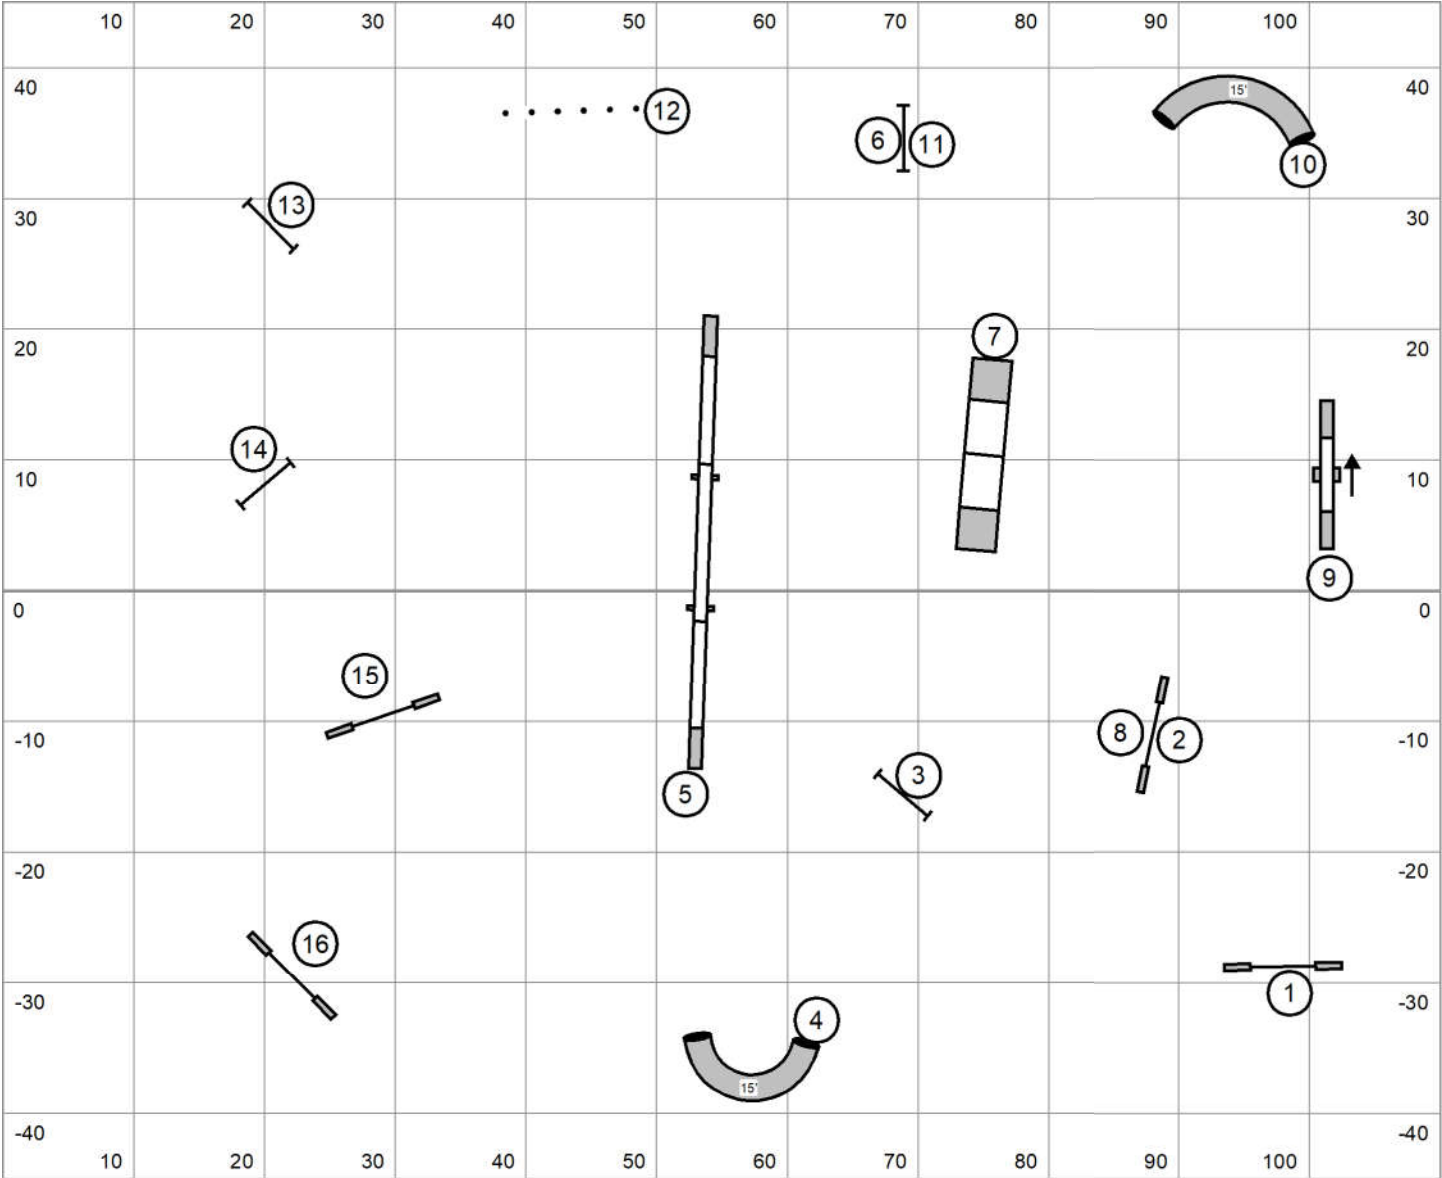

Novice Regular Rd 1
Judged by: Darryl Warren
Friday March 15, 2024
FLPHASC
Baker, FI
110 X 90 Indoors

**Please come in at #13
Good Luck!**