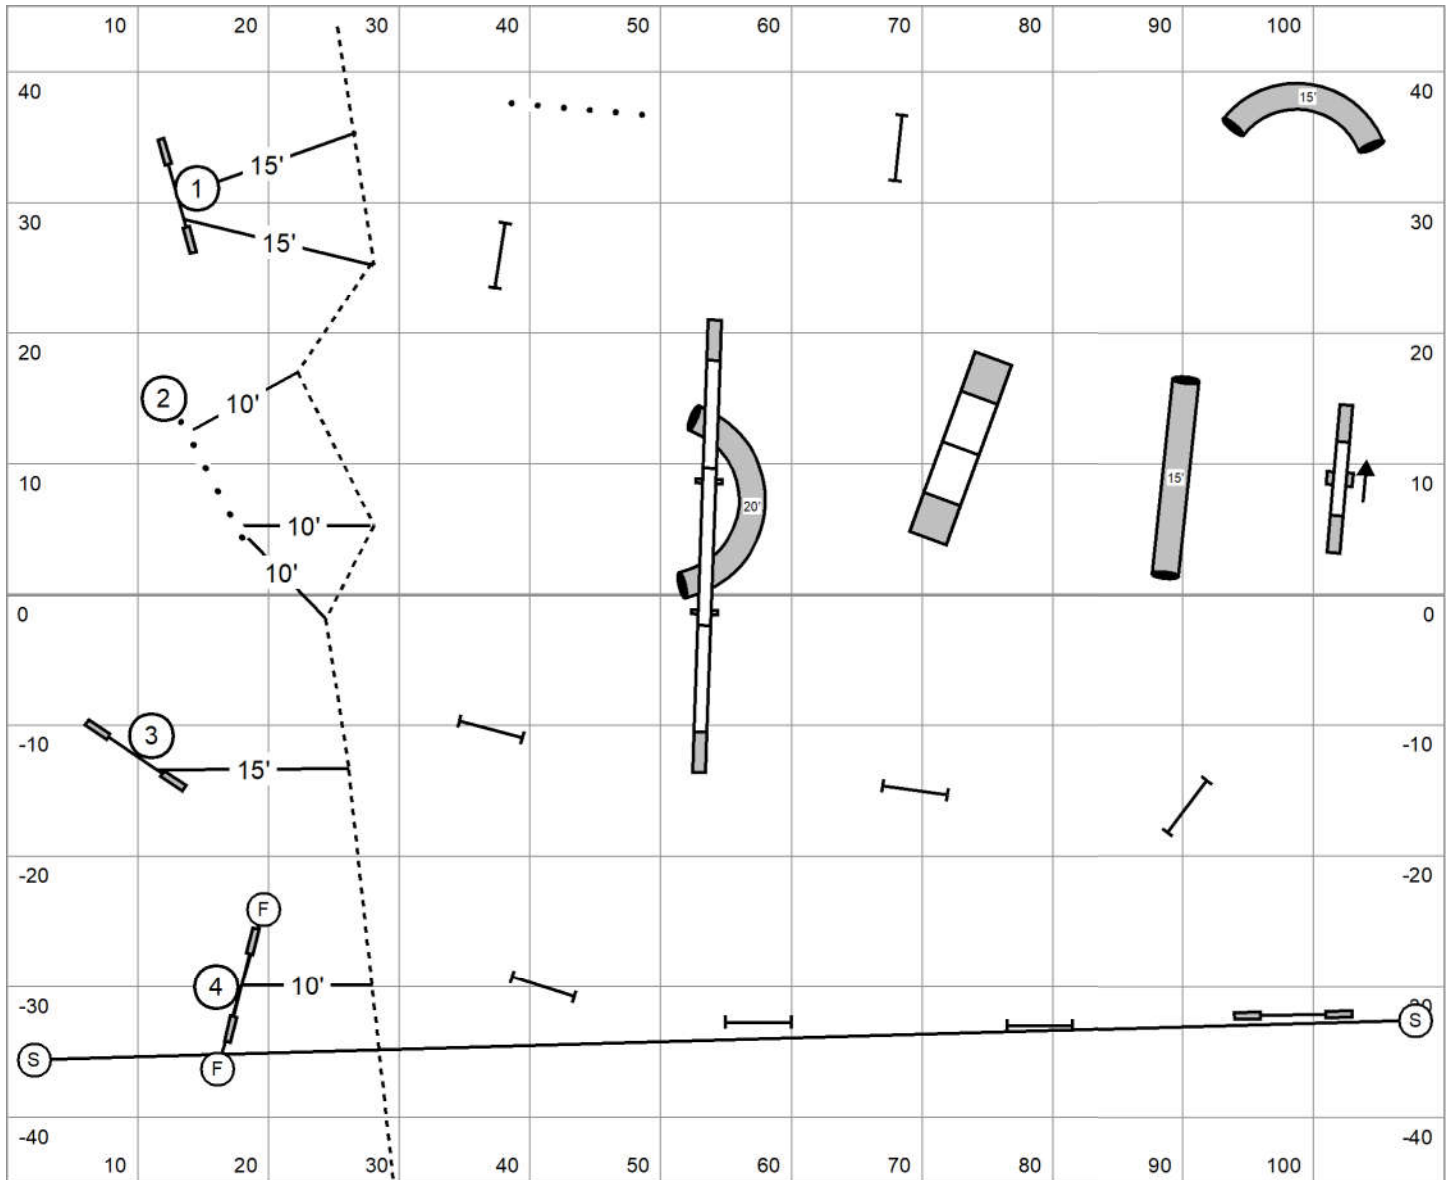

**Please come in at
First Horn!
Good Luck!**

Open Gamblers Rd 2
Judged by: Darryl Warren
Friday March 15, 2024
FLPHASC
Baker, FI
110 X 90 Indoors
20-24"=15 16"=17 4-12"=19

Distance 1 and 3
Direction 2-3