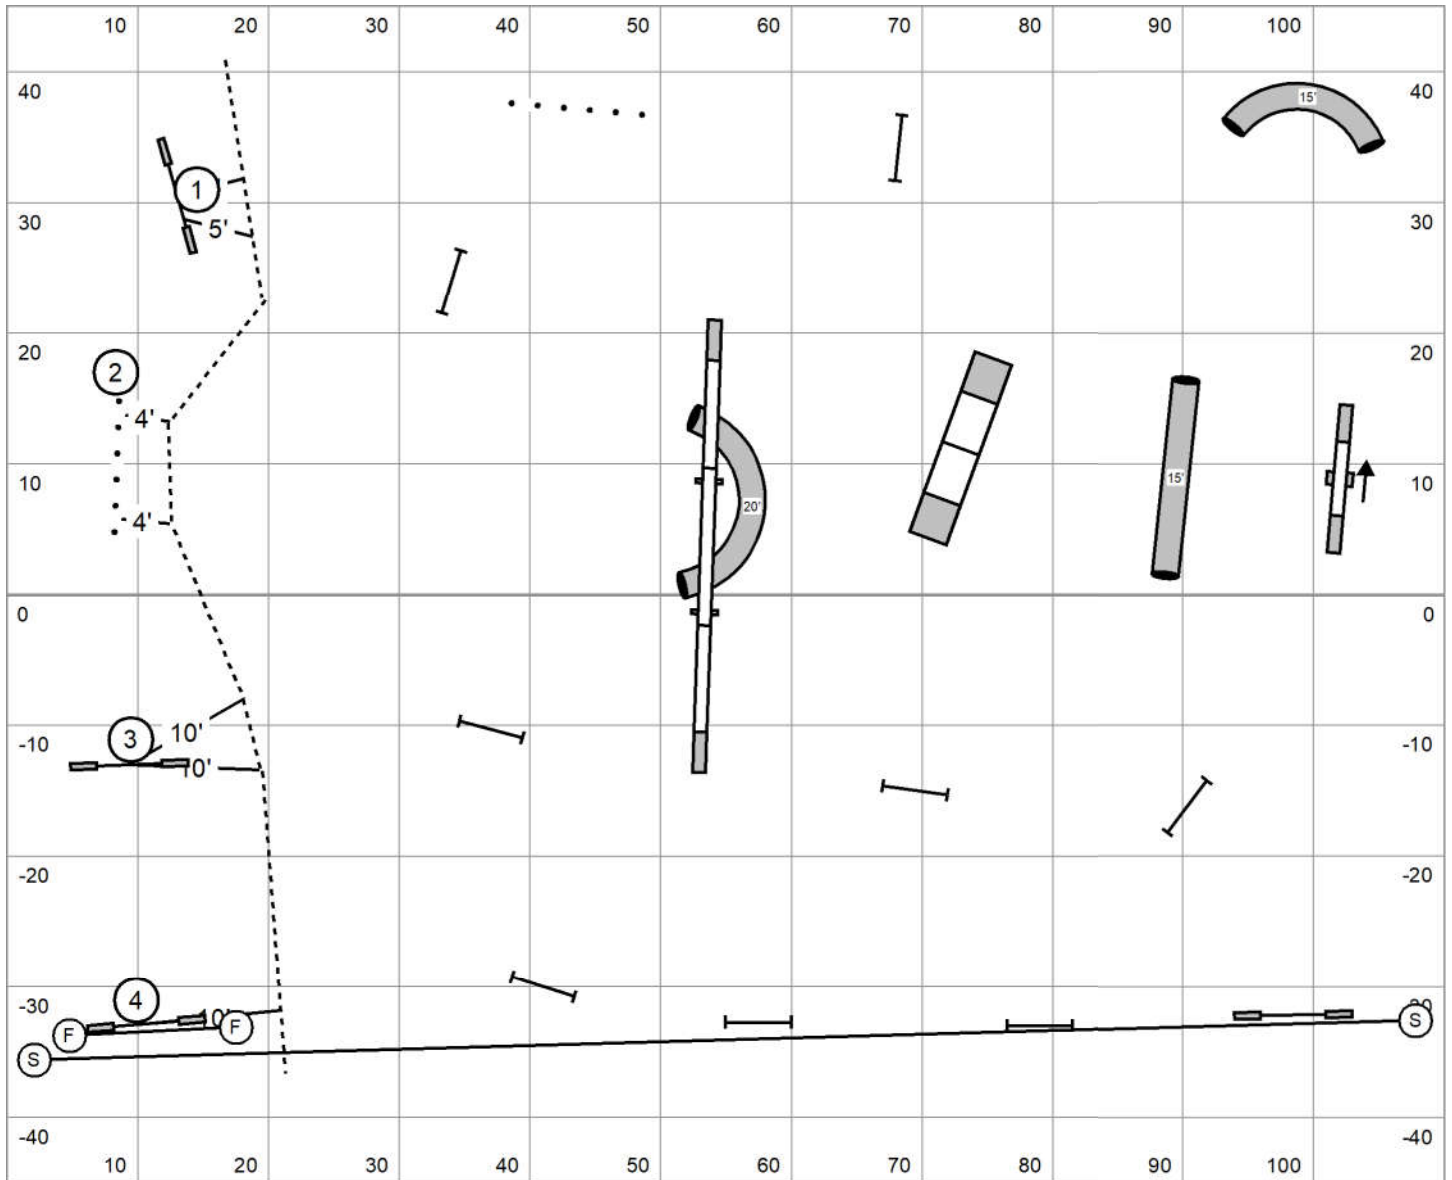

**Please come in at
First Horn!
Good Luck!**

Novice Gamblers Rd 2
Judged by: Darryl Warren
Friday March 15, 2024
FLPHASC
Baker, FI
110 X 90 Indoors
20-24"=16 16"=18 4-12"=20

Distance 3 and 4
Direction 1-2