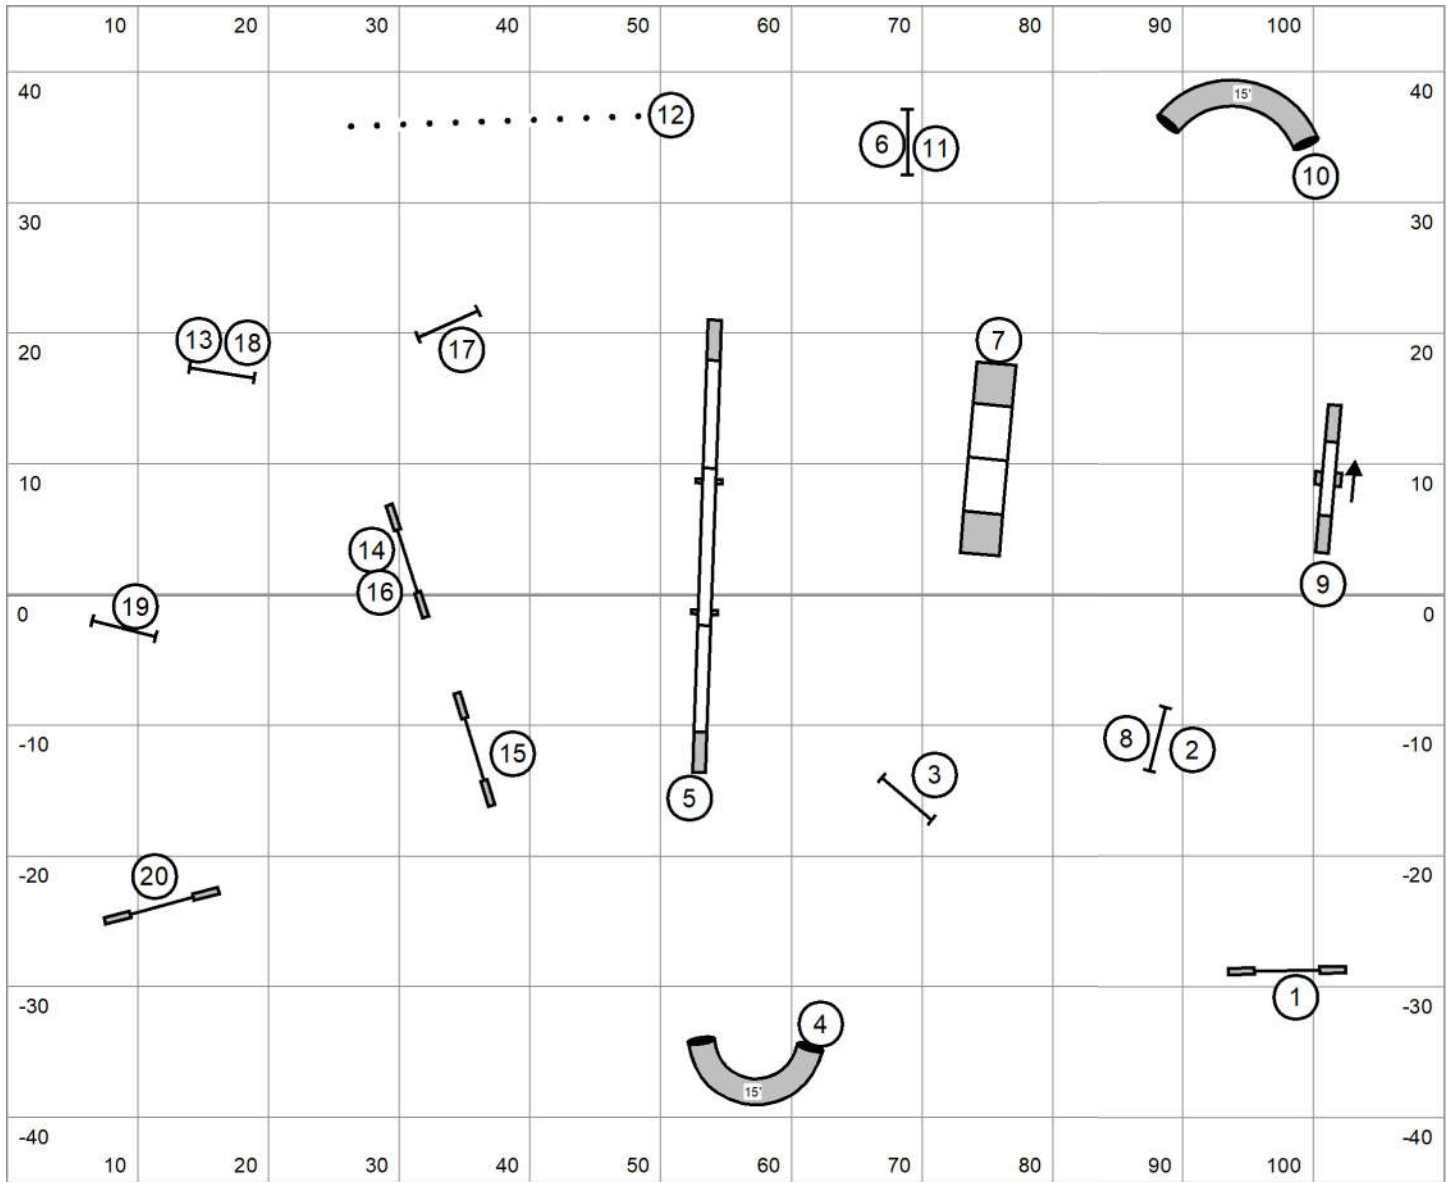

Elite Regular Rd 1

Judged by: Darryl Warren
Friday March 15, 2024
FLPHASC
Baker, FI
110 X 90 Indoors

**Please come in at #15
Good Luck!**