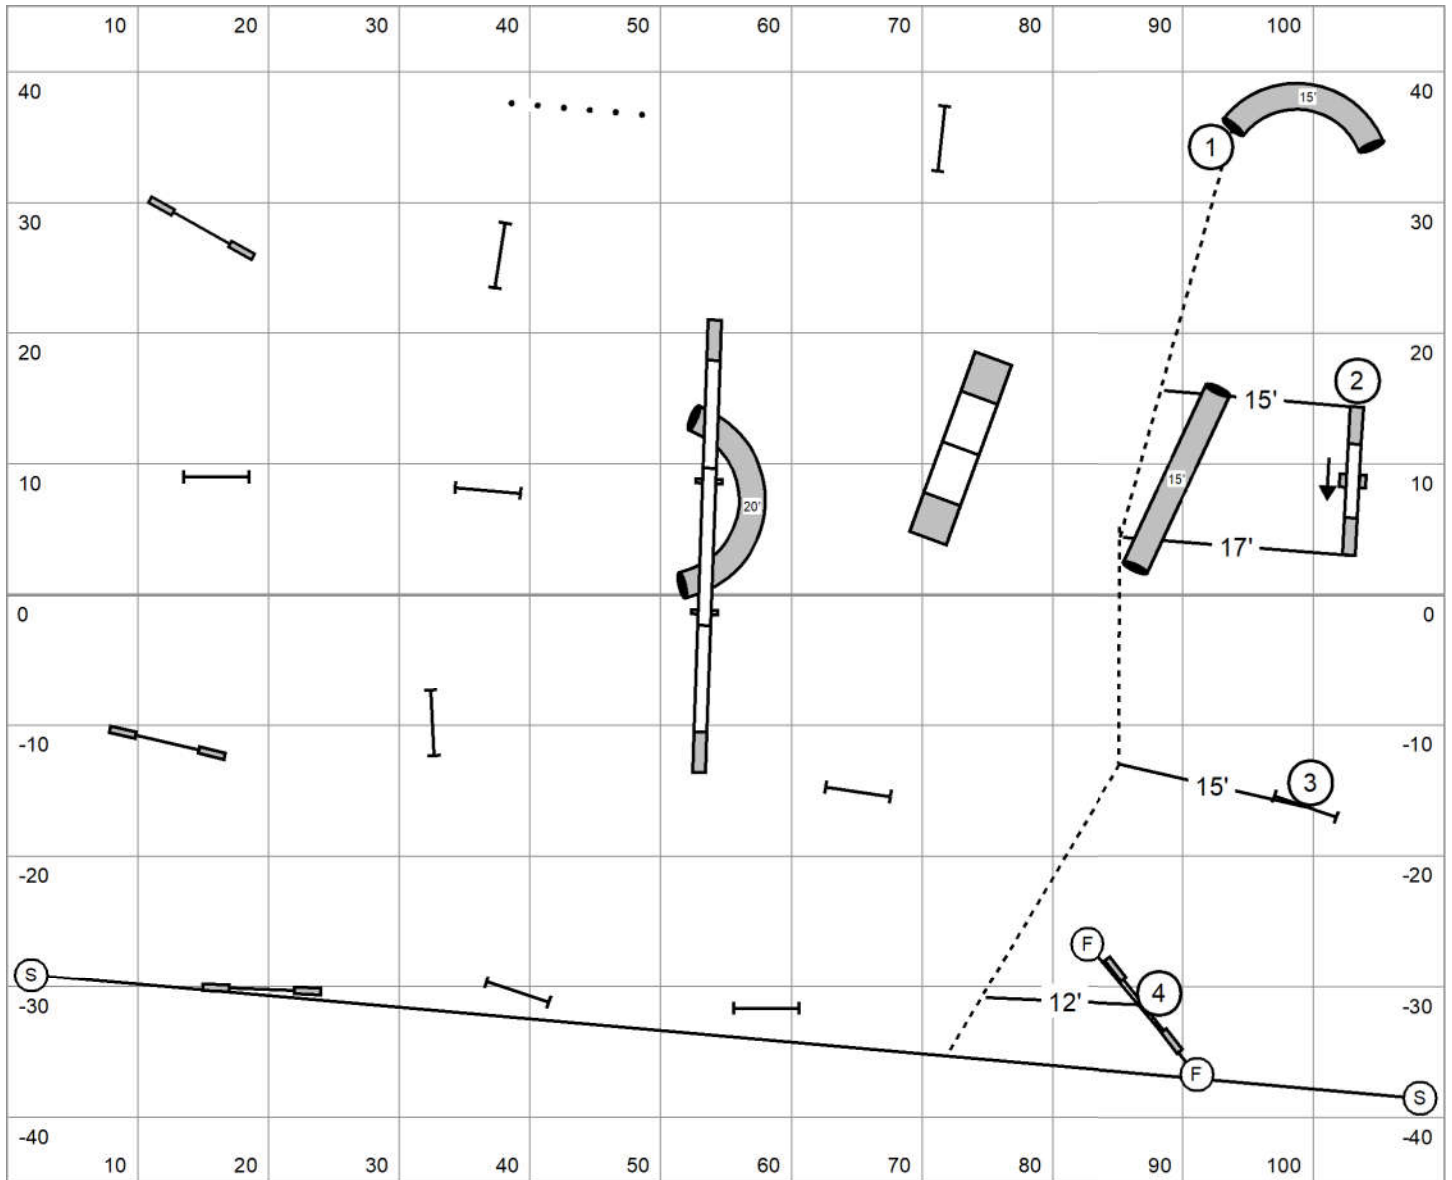

**Please come in at
First Horn!
Good Luck!**

Elite Gamblers Rd 1
 Judged by: Darryl Warren
 Friday March 15, 2024
 FLPHASC
 Baker, FI
 110 X 90 Indoors
20-24"=15 16"=17 4-12"=19

Distance 2 and 4
 Direction 3-4
 Discrim 1-2

**Please come in at
First Horn!
Good Luck!**

Open Gamblers Rd 1
 Judged by: Darryl Warren
 Friday March 15, 2024
 FLPHASC
 Baker, FI
 110 X 90 Indoors
20-24"=15 16"=17 4-12"=19

Distance 2 and 4
 Discrim 1-2