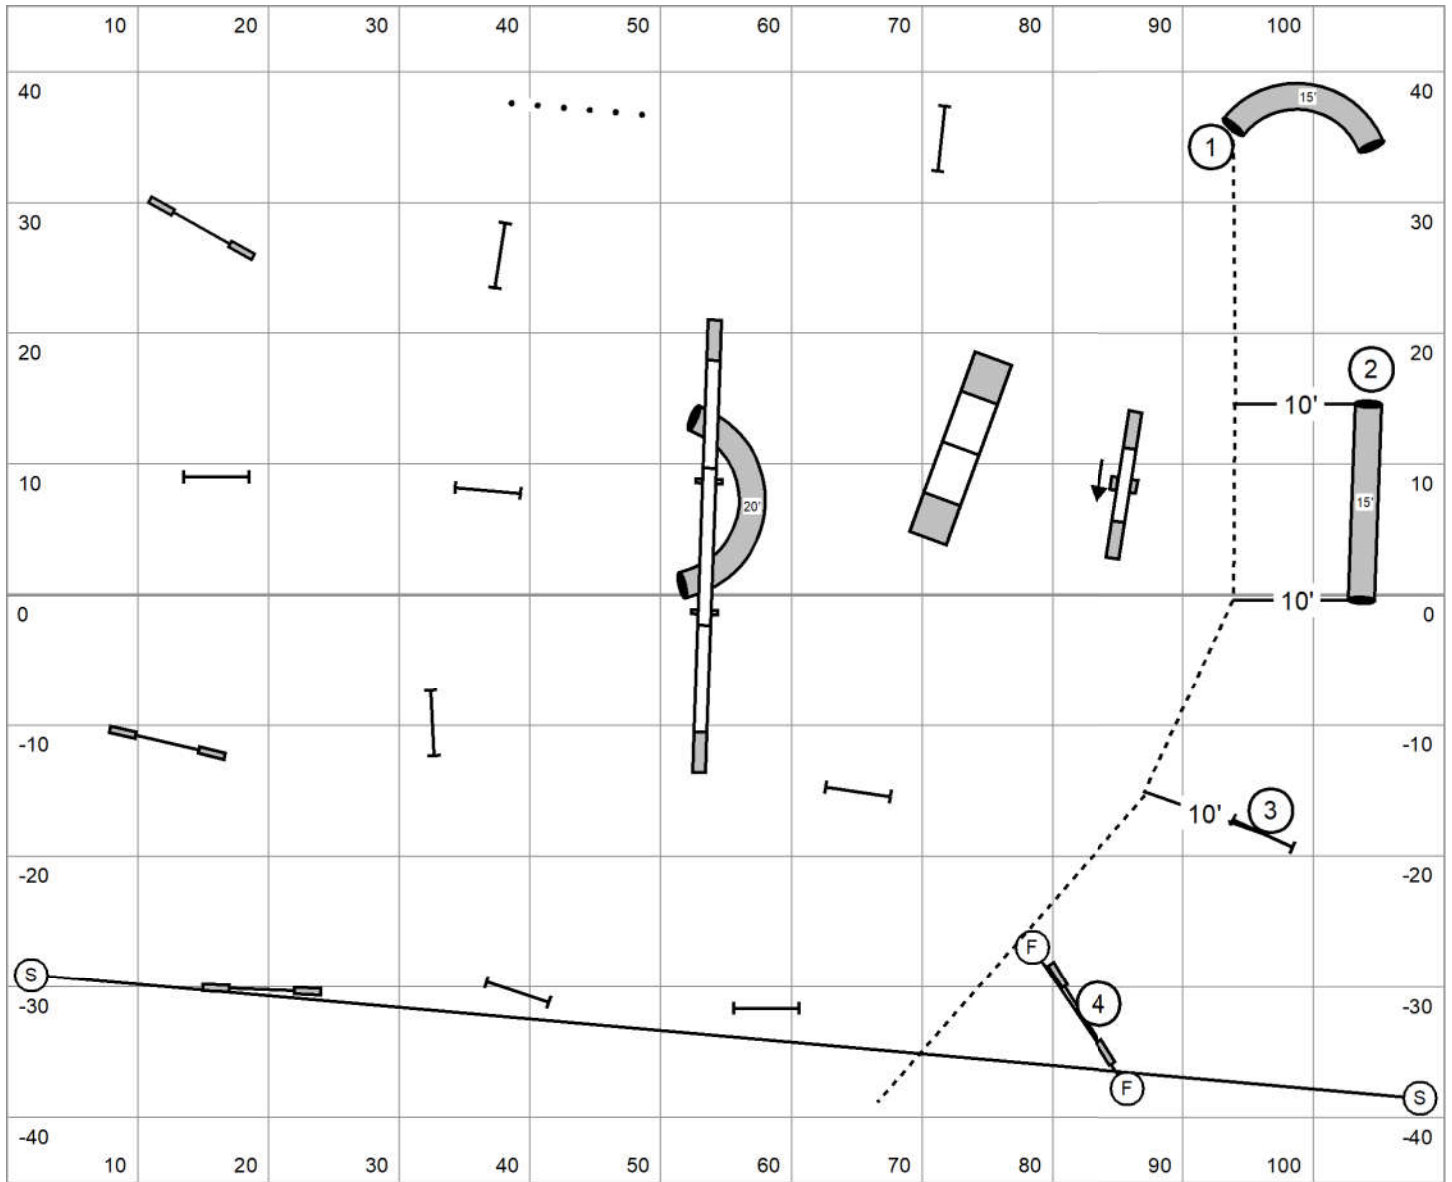

**Please come in at
First Horn!
Good Luck!**

Elite Gamblers Rd 1
 Judged by: Darryl Warren
 Friday March 15, 2024
 FLPHASC
 Baker, FI
 110 X 90 Indoors
20-24"=15 16"=17 4-12"=19

Distance 2 and 4
 Direction 3-4
 Discrim 1-2

**Please come in at
First Horn!
Good Luck!**

Open Gamblers Rd 1
 Judged by: Darryl Warren
 Friday March 15, 2024
 FLPHASC
 Baker, FI
 110 X 90 Indoors
20-24"=15 16"=17 4-12"=19

Distance 2 and 4
 Discrim 1-2