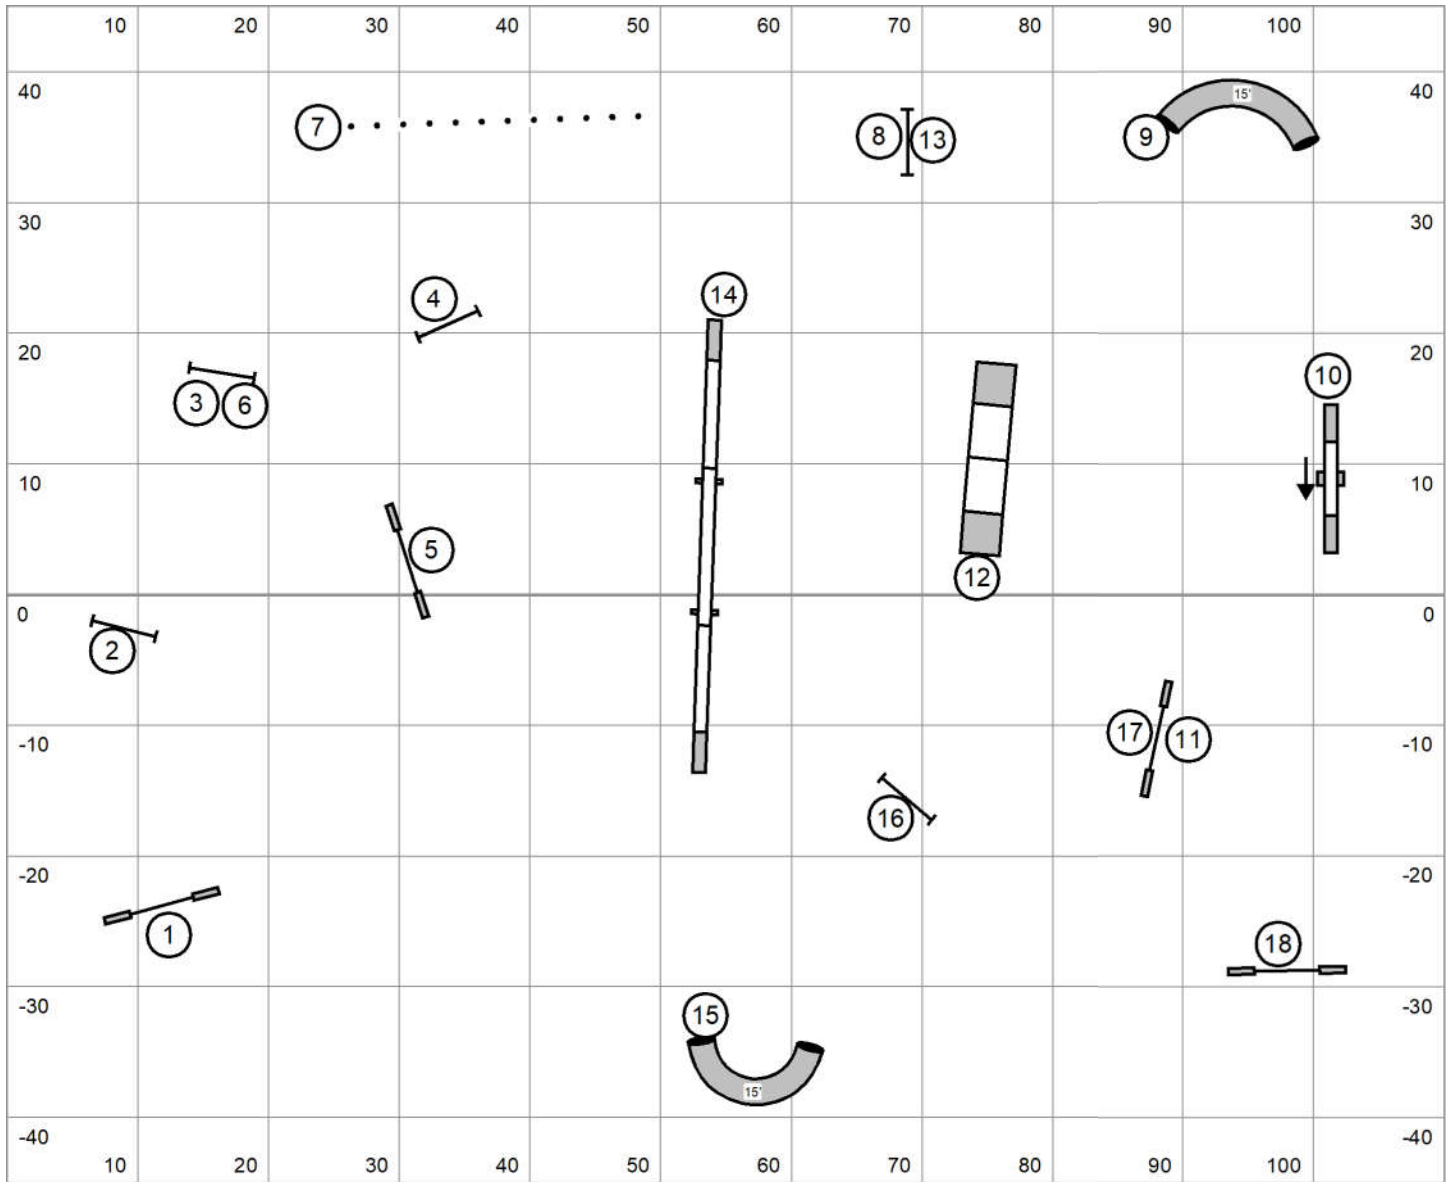

Open Regular Rd 1

Judged by: Darryl Warren
Friday March 15, 2024
FLPHASC
Baker, FI
110 X 90 Indoors

**Please come in at #15
Good Luck!**