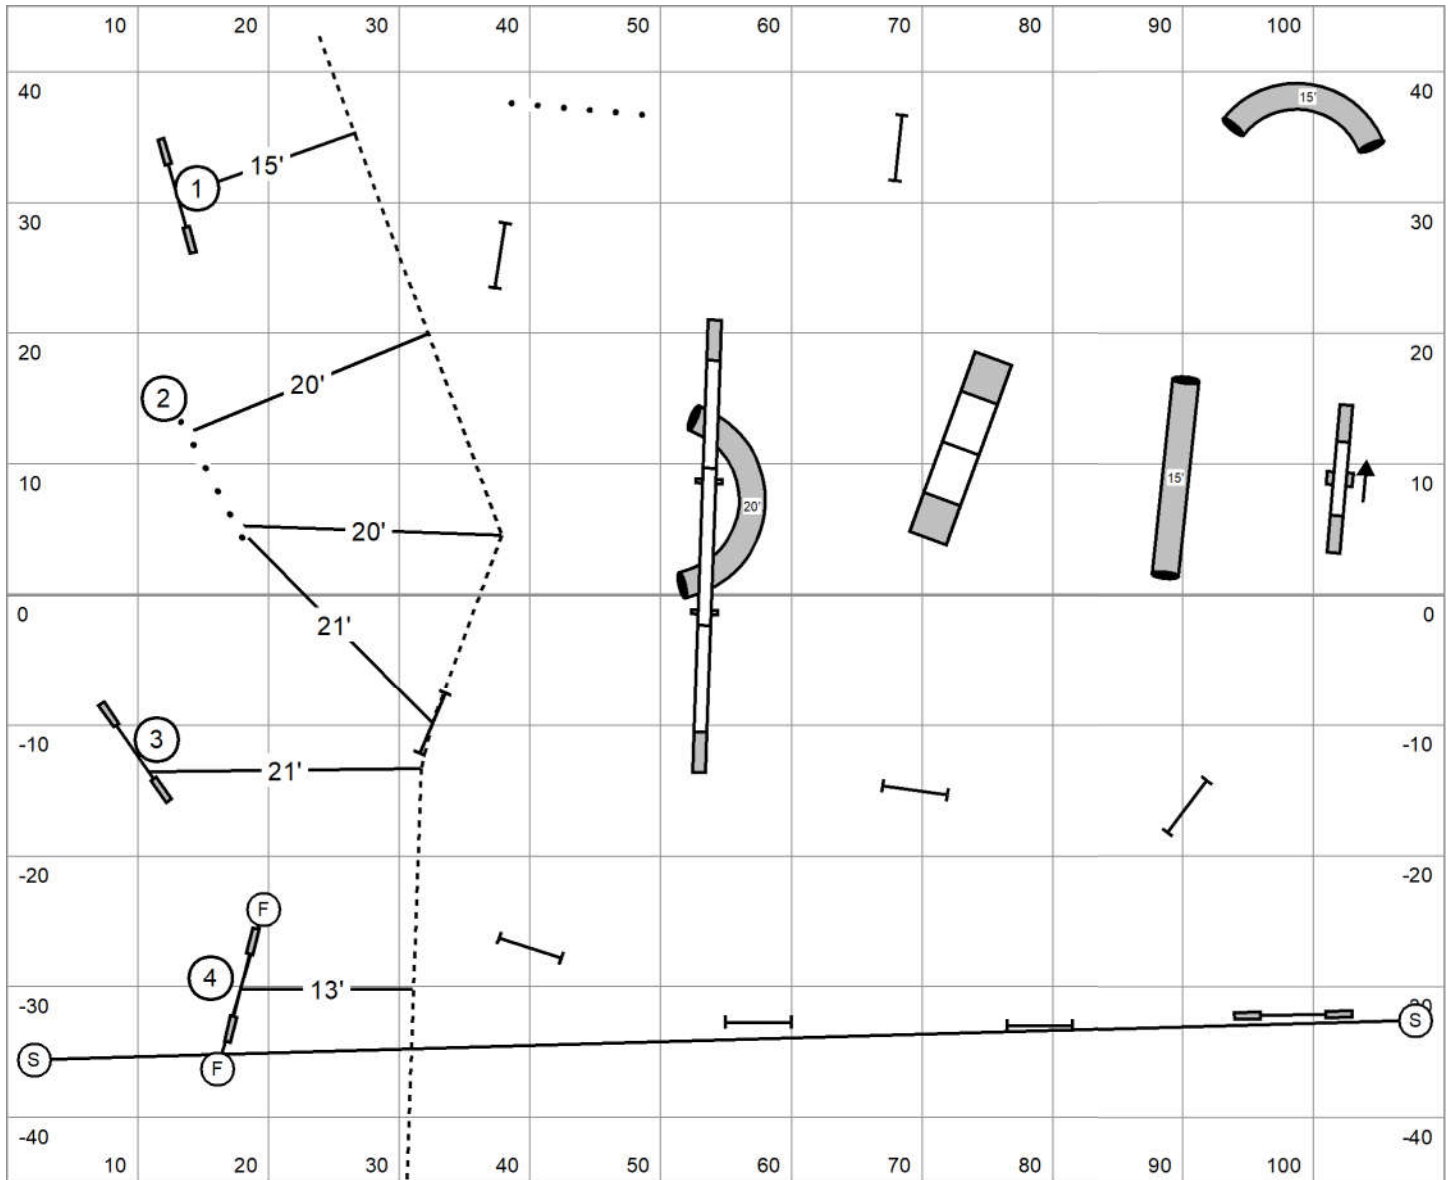

**Please come in at
First Horn!
Good Luck!**

Elite Gamblers Rd 2
Judged by: Darryl Warren
Friday March 15, 2024
FLPHASC
Baker, FI
110 X 90 Indoors
20-24"=15 16"=17 4-12"=19

Distance 2 and 3
Direction 2-3
Discrim 2-3