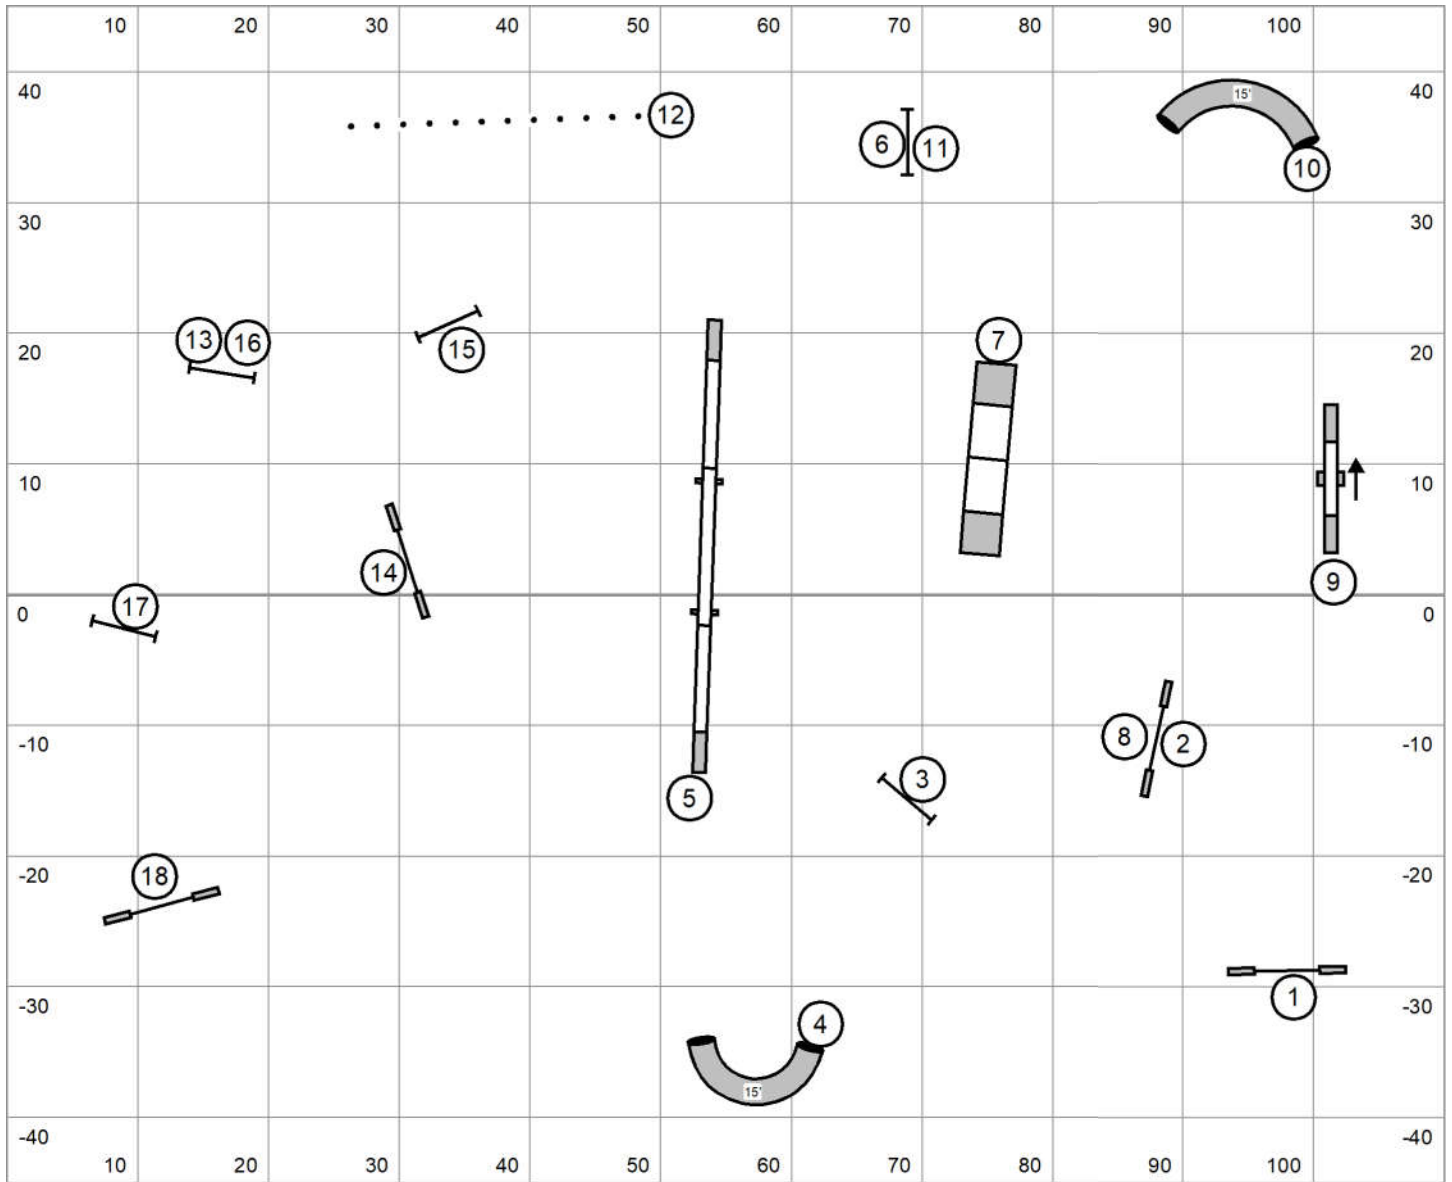

Open Regular Rd 2
Judged by: Darryl Warren
Friday March 15, 2024
FLPHASC
Baker, FI
110 X 90 Indoors

**Please come in at #14
Good Luck!**