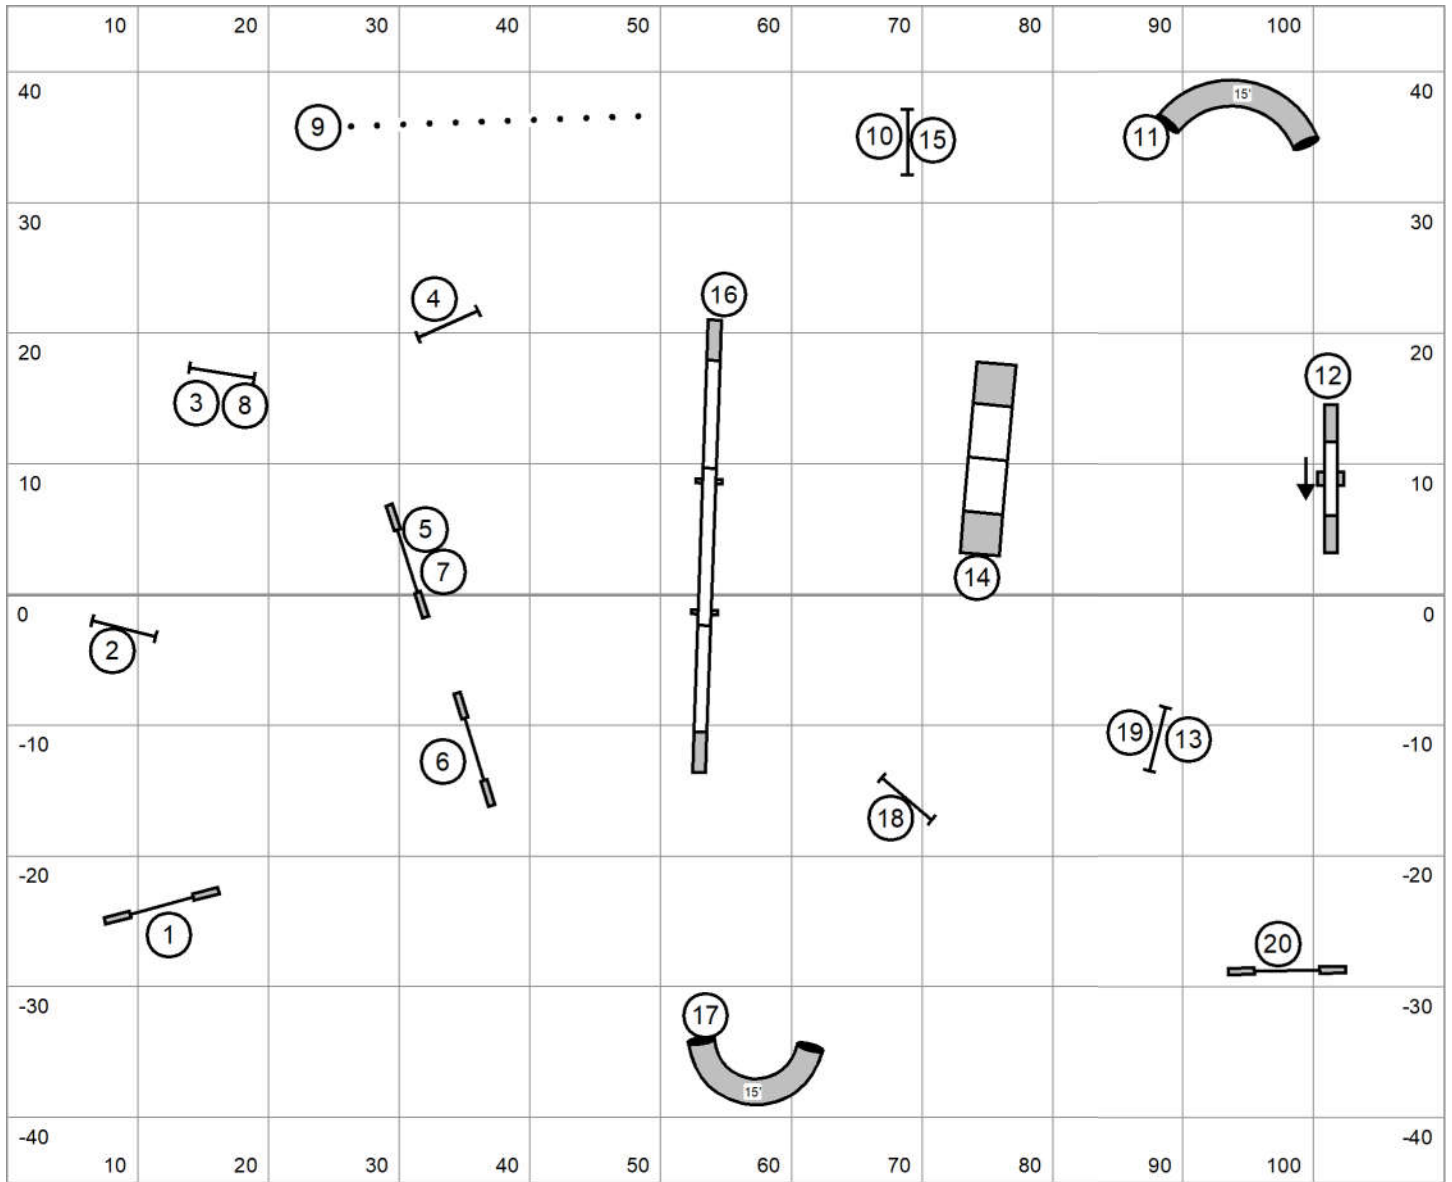

Elite Regular Rd 2

Judged by: Darryl Warren

Friday March 15, 2024

FLPHASC

Baker, FI

110 X 90 Indoors

Please come in at #17

Good Luck!