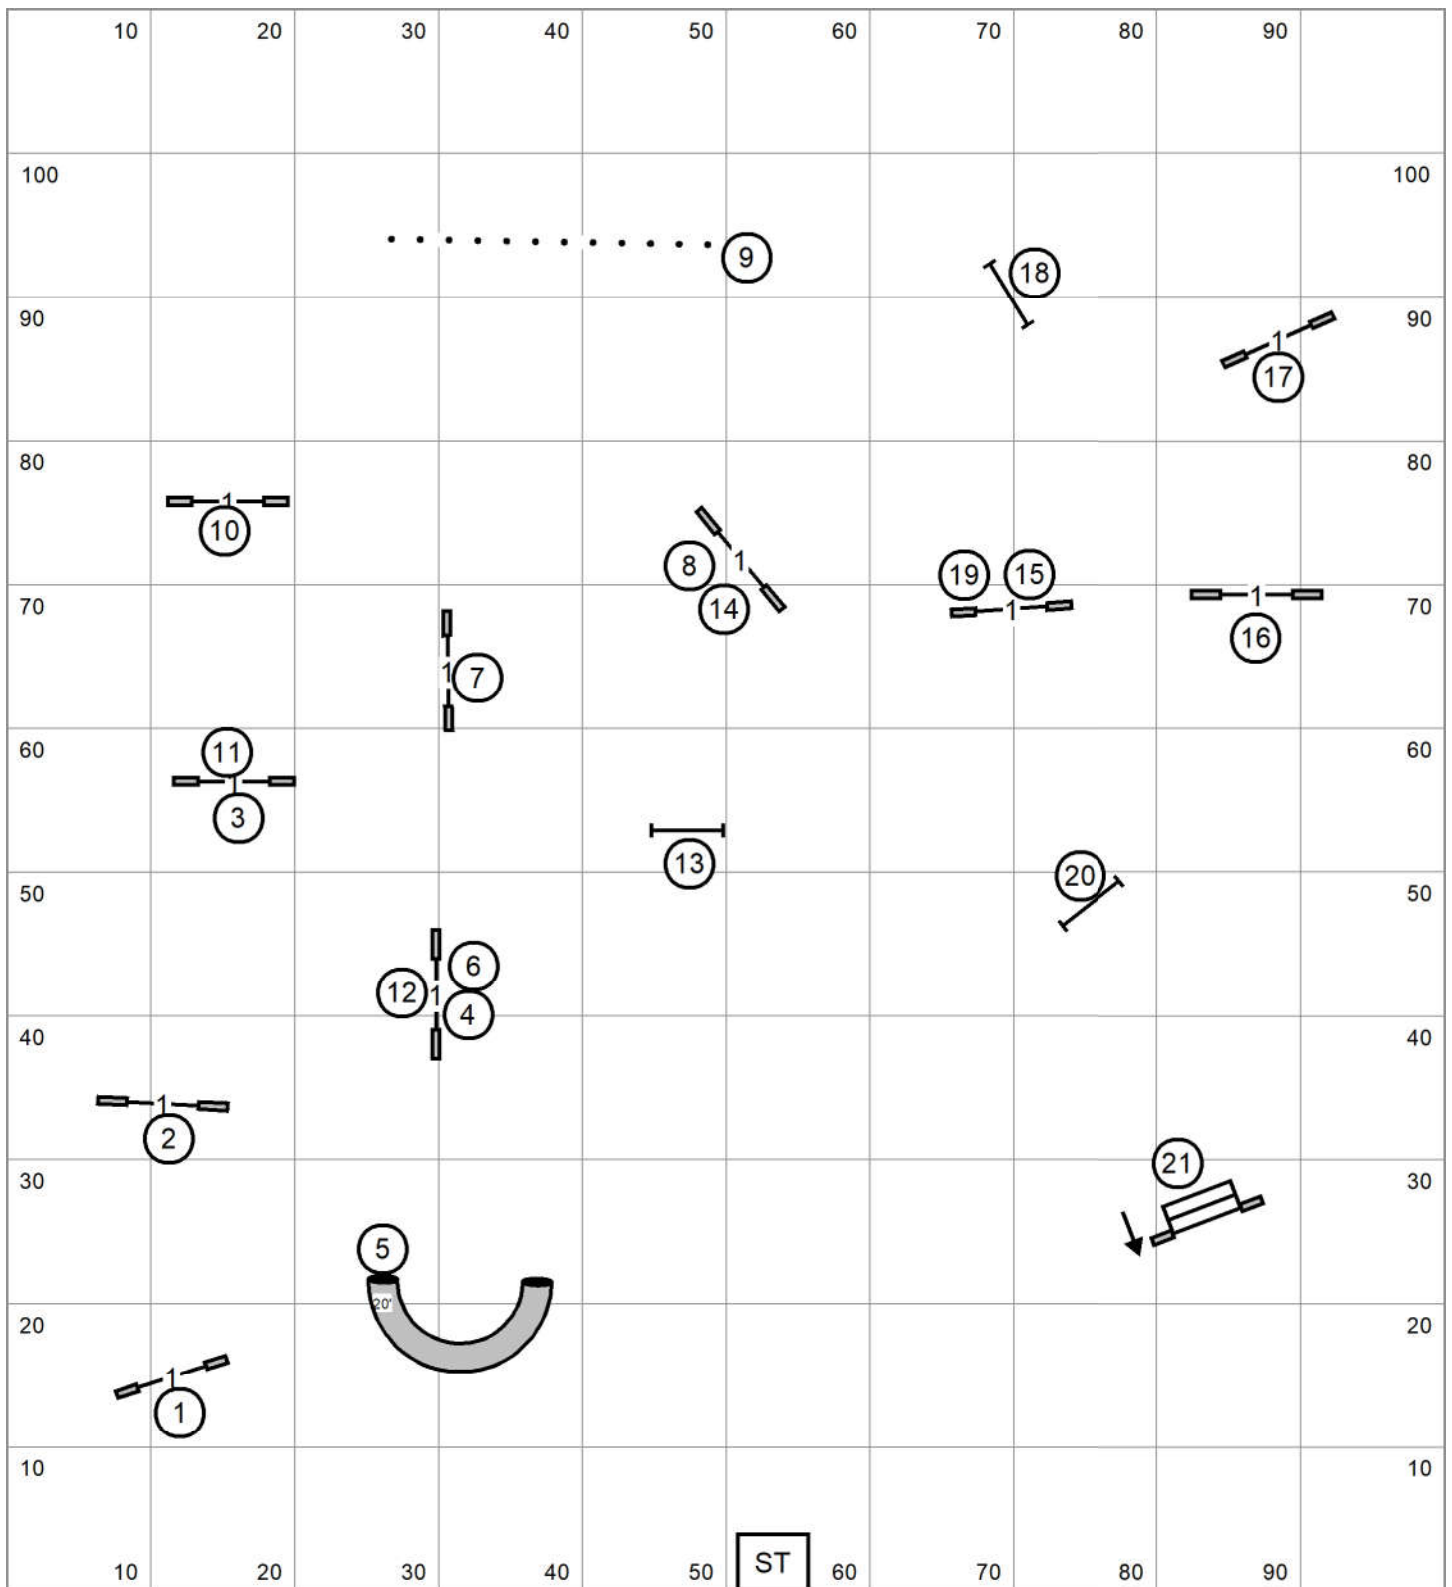

Delaware County Kennel Club
 Indoors/ Dirt 100 X 110 Swedesboro Nj
 Judge Darryl Warren
 Friday Febuarty 23, 2024
Master FAST

Master 3-7-2 Far line
Open 3-7 Far Line
Novice 3-7 Close line
Open and Novice Square
2 for points

**Please enter at #17
Good Luck!**

Delaware County Kennel Club
Indoors/ Dirt 100 X 110 Swedesboro Nj
Judge Darryl Warren
Friday Febuarty 23, 2024
Premier JWW

**Please enter at #16
Good Luck!**

Delaware County Kennel Club
Indoors/ Dirt 100 X 110 Swedesboro Nj
Judge Darryl Warren
Friday Febuarty 23, 2024
Master JWW