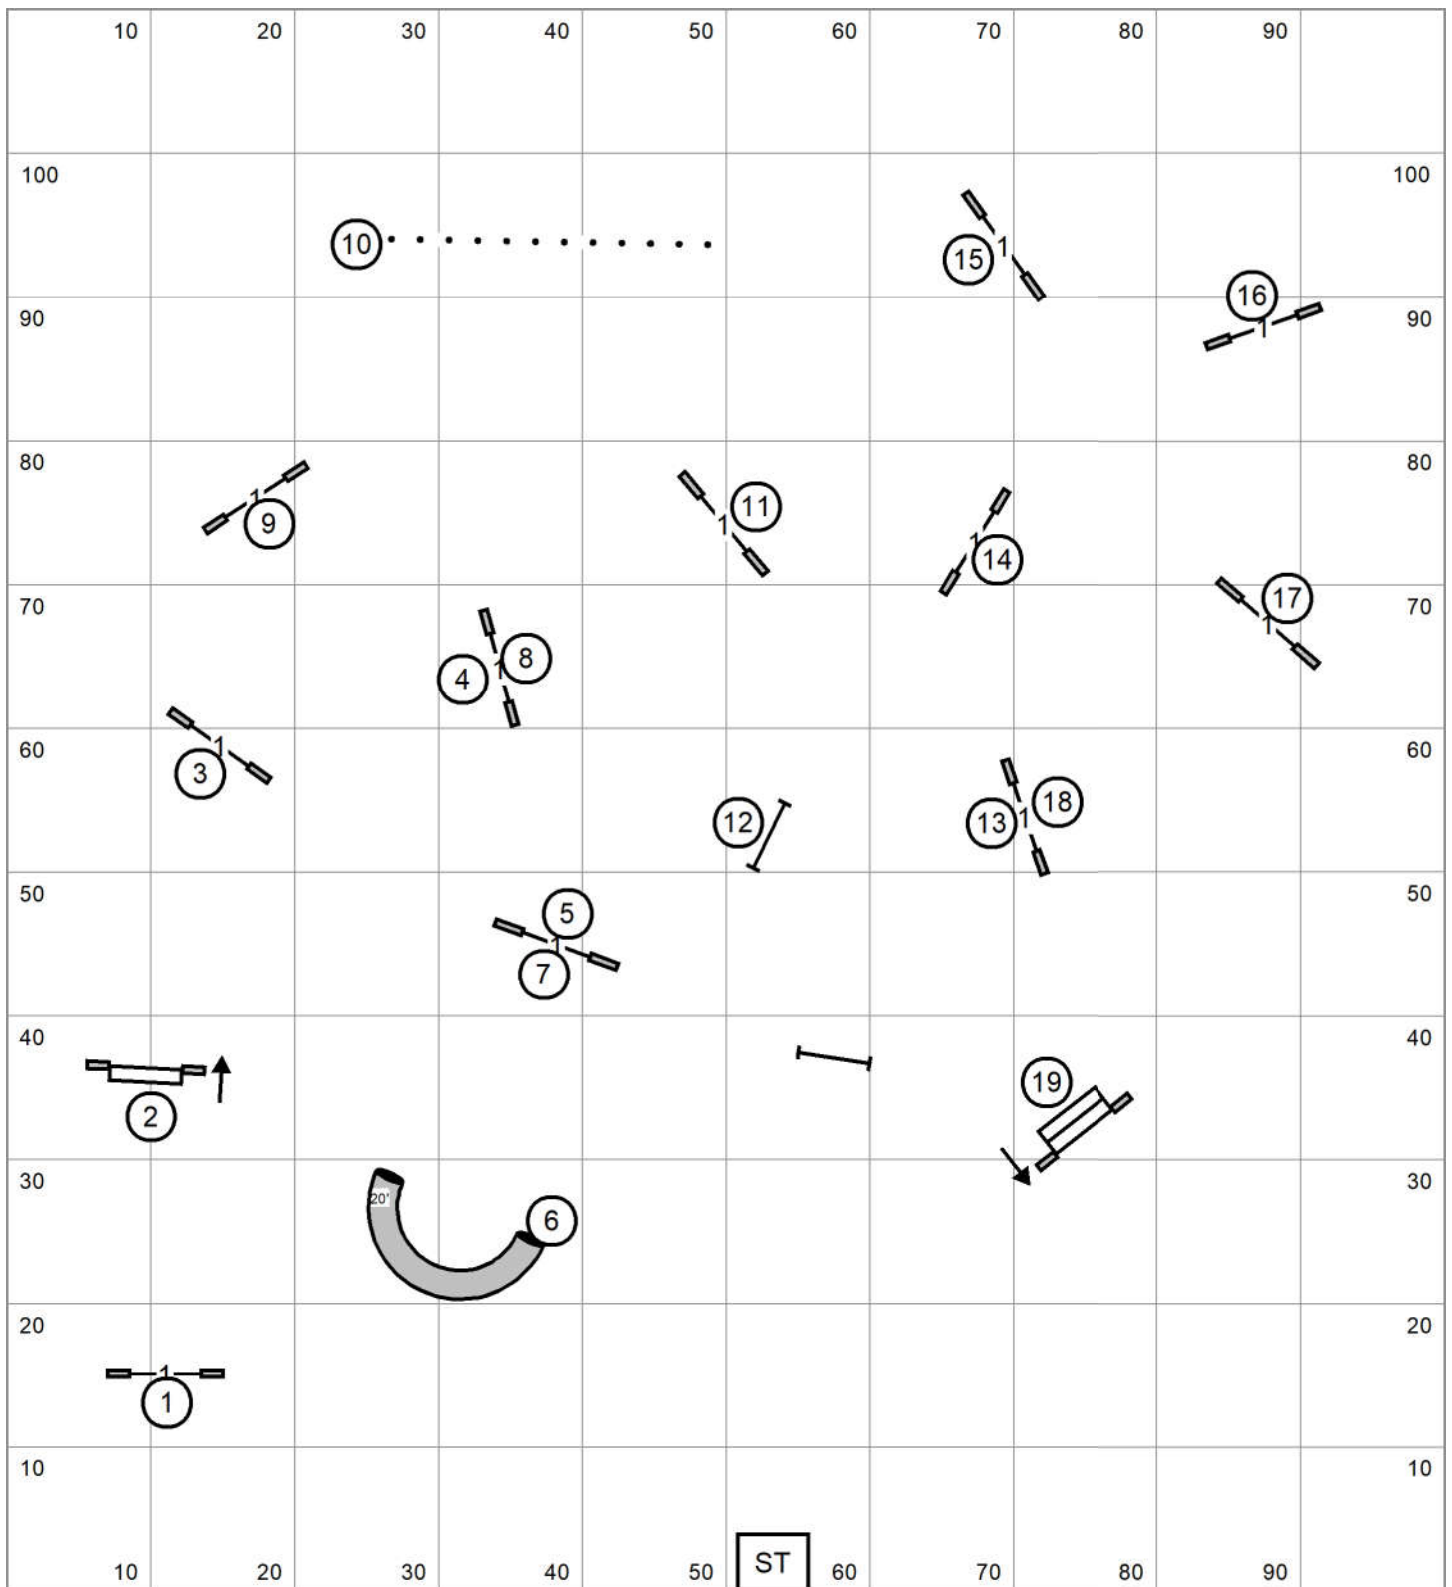

Delaware County Kennel Club
 Indoors/ Dirt 100 X 110 Swedesboro Nj
 Judge Darryl Warren
 Friday Febuarty 23, 2024
Master FAST

Master 3-7-2 Far line
Open 3-7 Far Line
Novice 3-7 Close line
Open and Novice Square
2 for points

**Please enter at #17
Good Luck!**

Delaware County Kennel Club
Indoors/ Dirt 100 X 110 Swedesboro Nj
Judge Darryl Warren
Friday Febuarty 23, 2024
Premier JWW

**Please enter at #16
Good Luck!**

Delaware County Kennel Club
Indoors/ Dirt 100 X 110 Swedesboro Nj
Judge Darryl Warren
Friday Febuarty 23, 2024
Master JWW