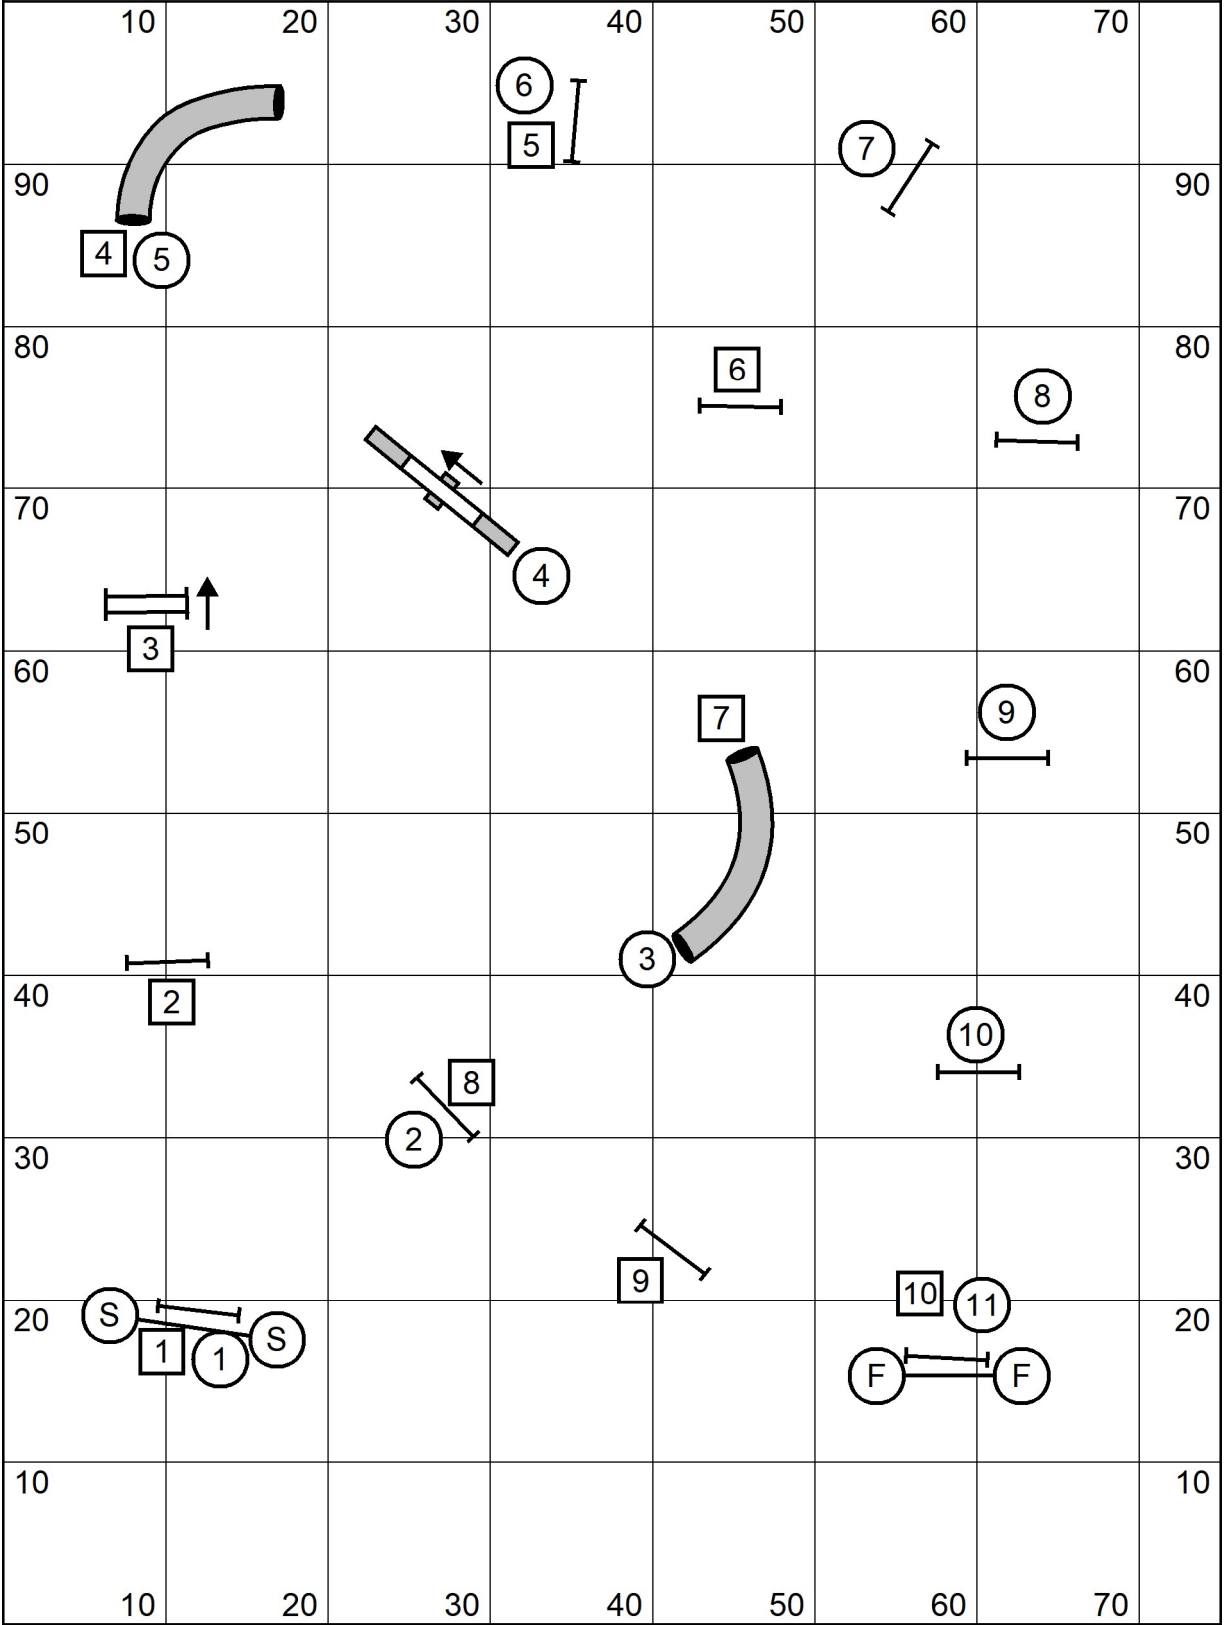

Colors 1,2

Next Dog Please
At #8

Colors 1,2
Judged by: Pat Snyder
December 11, 2022
Skyline Agility Club Inc.
Middletown, NY