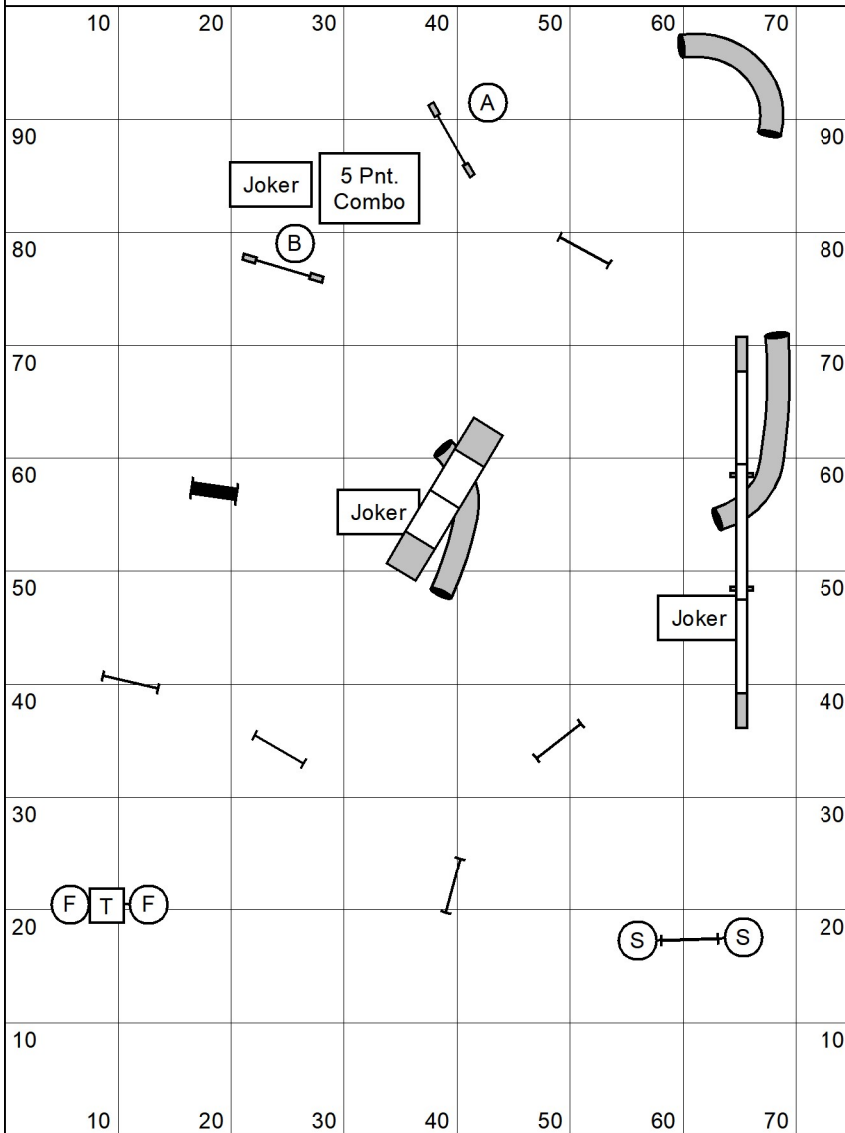

FullHouse 1,2,3,4,5,C

The Table is live at all times after you receive the "Go"

All the obstacles may be taken twice successfully and back to back obstacles are allowed if done safely.

To qualify, you must successfully complete the required obstacles, which are: (3) 1 point obstacles, (2) 3 point obstacles, and (1) 5 point obstacle (Joker) and you must collect the additional points required for your level.

Once you complete your point accumulation you may go to the table at any time. Once the horn sounds you have 5 seconds to get to the table to stop time or you will lose one point for each full second over your time allowed.

Point Values:

1 Point: Single bar jumps
3 Point: Tunnels, Panel Jump
5 Point Jokers: A-Frame, Dog Walk, Combo
Times:

Large Dogs: 30 Seconds
Small Dogs: 35 Seconds
16" Vets jumping 12" get Large Dog Time

Points Needed:

Level 1 19 Points
Level 2 21 Points
Level 3 23 Points
Level 4,5,C 25 Points
Enthusiasts and Specialist: Two points less for respective level.

Next Dog Please
At Horn

FullHouse 1,2,3,4,5,C
Judged by: Pat Snyder
December 10, 2022
Skyline Agility Club Inc.
Middletown, NY