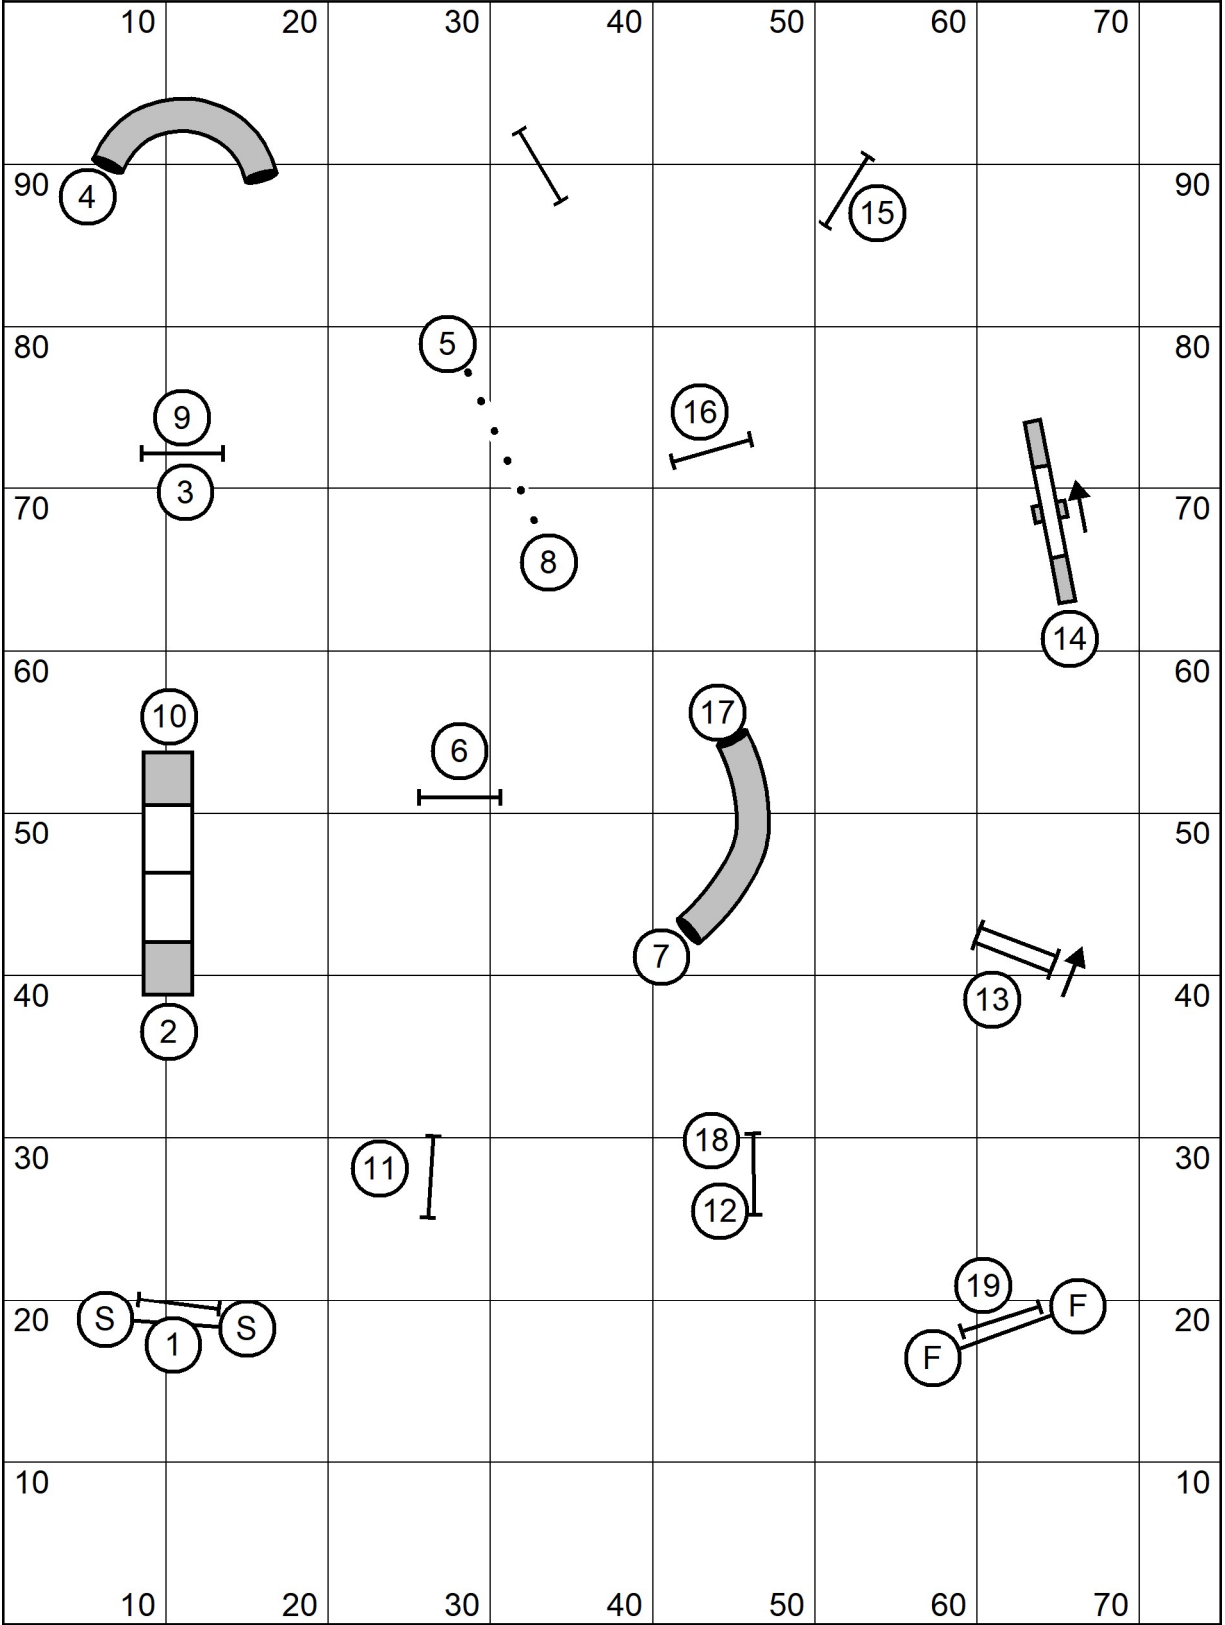

Standard 4,5,C

Next Dog Please
At #18

Standard 4,5,C
Judged by: Pat Snyder
December 11, 2022
Skyline Agility Club Inc.
Middletown, NY