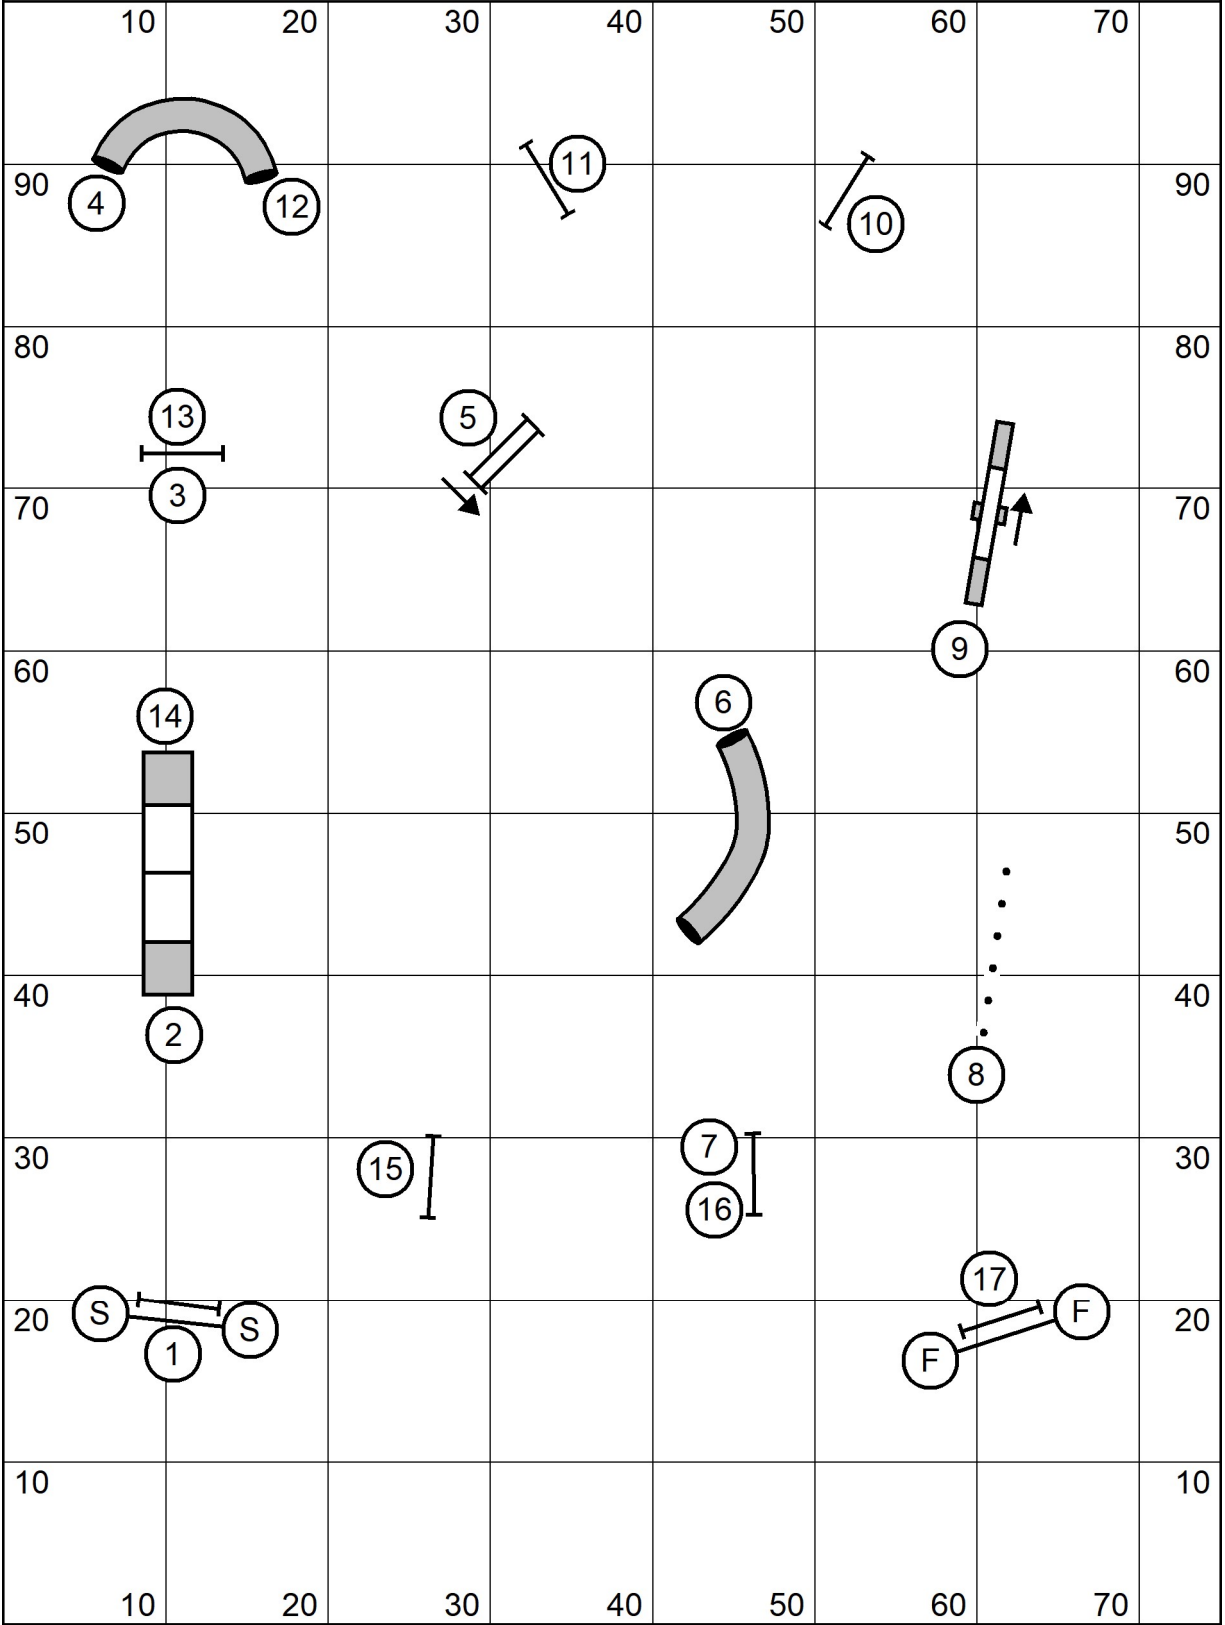

Standard 3

Next Dog Please
At #15

Standard 3
Judged by: Pat Snyder
December 11, 2022
Skyline Agility Club Inc.
Middletown, NY