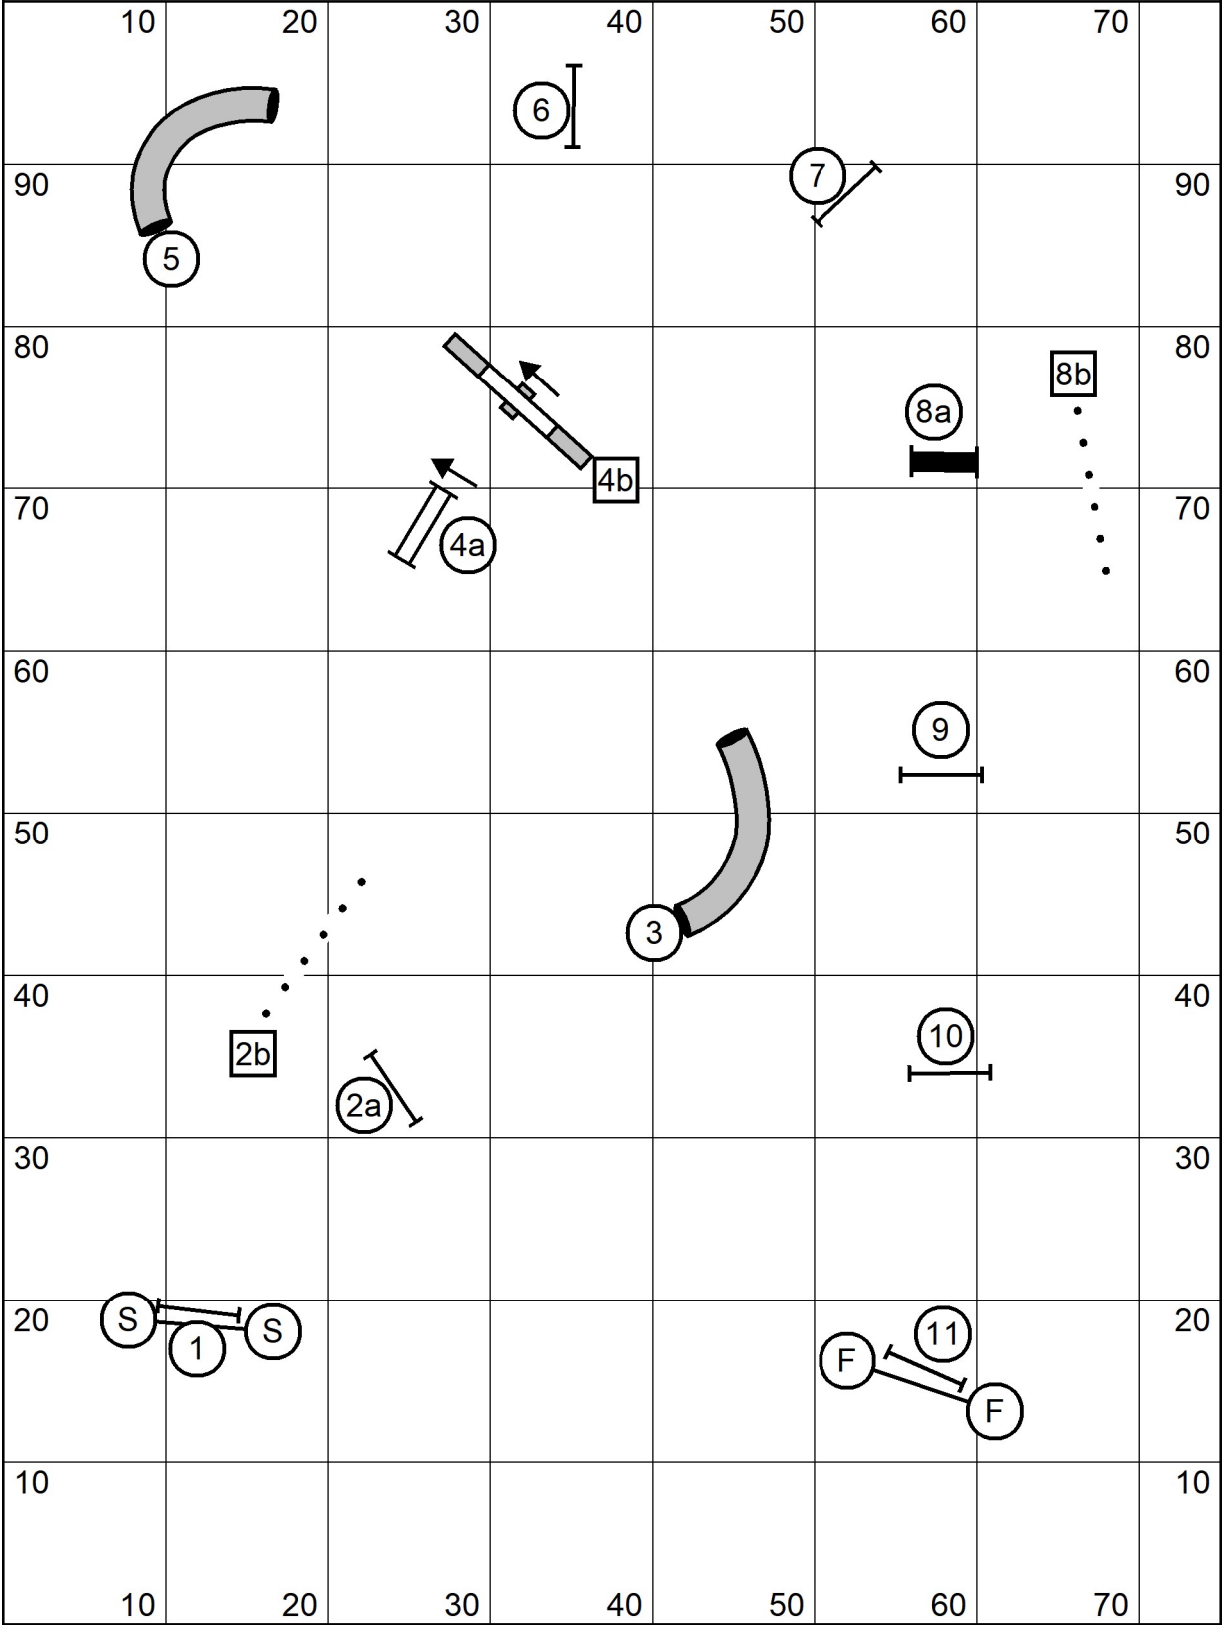

Wildcard 3,4,5,C

Next Dog Please
At #9

Wildcard 3,4,5,C
Judged by: Pat Snyder
December 11, 2022
Skyline Agility Club Inc.
Middletown, NY