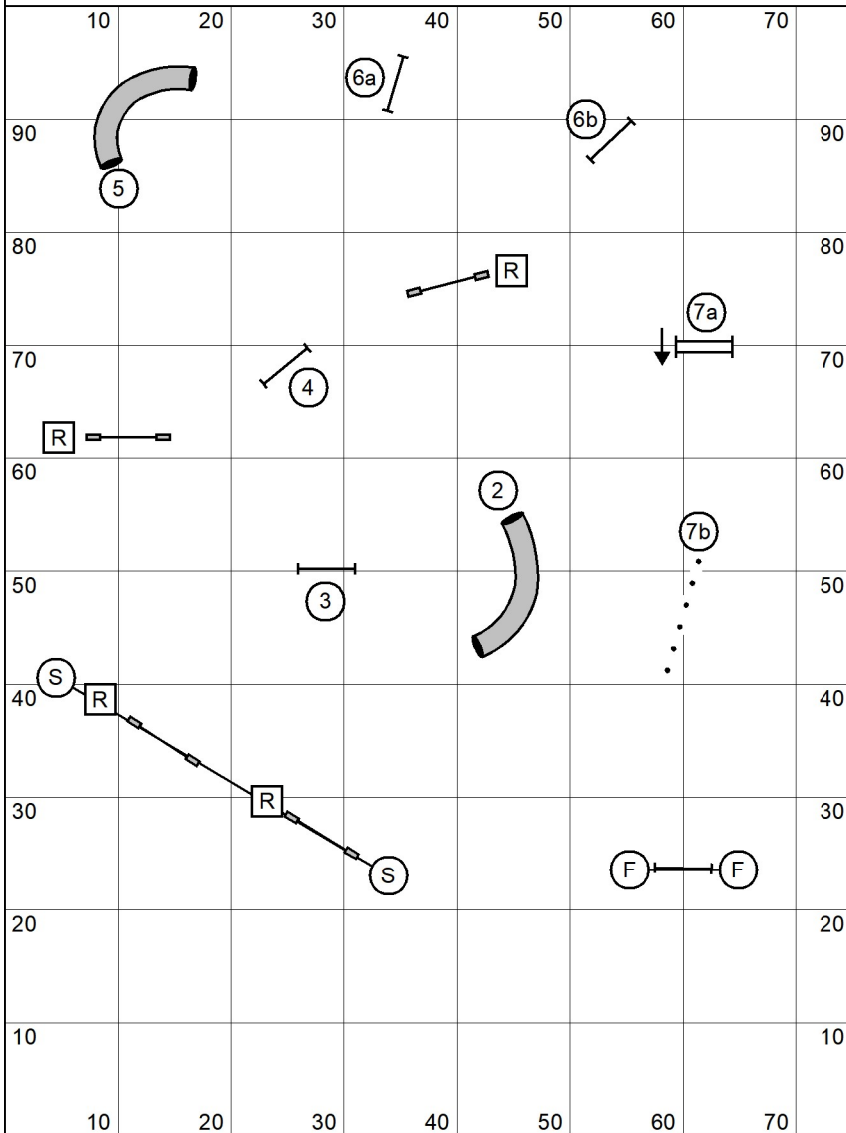

Snooker 3,4,5,C

*In the opening you need to do red-color-red-color-red-color then start your closing.
*In the opening everything is bi-directional including the start line, except the double which must be done in the correct direction
*You may do a color multiple times, but reds can only be used once.
*In the opening the #6 & 7 combos may be done in any order, if you fault a jump as the first obstacle, you must still do the remaining obstacle(s) before moving on.
*The finish jump becomes live after your third color.
*In the closing you must do #2 through #7 as marked.
#2 **IS NOT** bi-directional in the Closing.
*If I say thank you or you hear the horn proceed to the finish jump.
*You must go through the uprights of the finish jump to get a time.

Points Needed:

- Level 1 26 Points
- Level 2 28 Points
- Level 3 30 Points
- Level 4,5,C 32 Points
- Enthusiast/Specialist - 2 points fewer at each level.

Times:

- Small Dogs 45 Seconds
- Large Dogs 40 Seconds

16" Vets jumping 12" get Large Dog Time

Next Dog Please
At Thank You
Horn or
#6b of closing

Snooker 3,4,5,C
Judged by: Pat Snyder
December 11, 2022
Skyline Agility Club Inc.
Middletown, NY