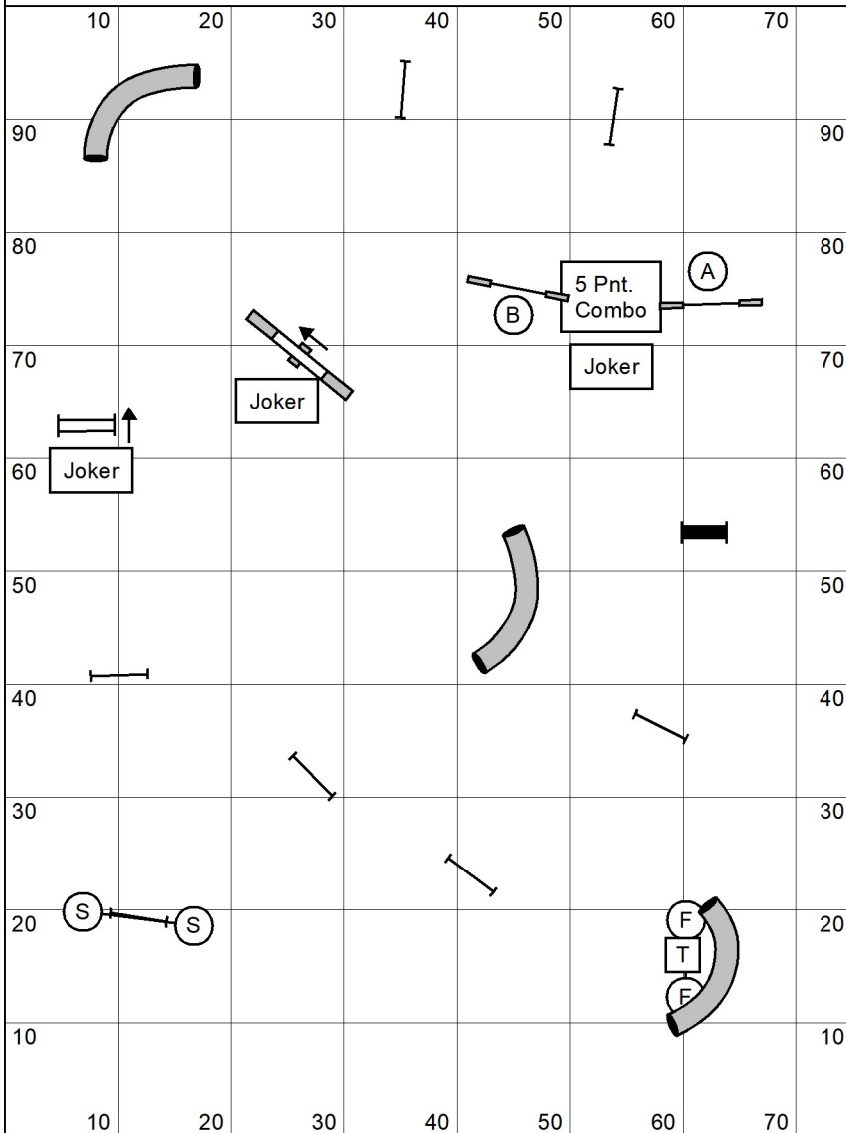

FullHouse 1,2,3,4,5,C

The Table is live at all times after you receive the "Go"

All the obstacles may be taken twice successfully and back to back obstacles are allowed if done safely.

To qualify, you must successfully complete the required obstacles, which are: (3) 1 point obstacles, (2) 3 point obstacles, and (1) 5 point obstacle (Joker) and you must collect the additional points required for your level.

Once you complete your point accumulation you may go to the table at any time. Once the horn sounds you have 5 seconds to get to the table to stop time or you will lose one point for each full second over your time allowed.

Point Values:

1. 1 Point: Single bar jumps
   - 3 Point: Tunnels, Panel Jump
   - 5 Point Jokers: Teeter, Double, Combo
2. **Times:**

- Large Dogs: 30 Seconds
- Small Dogs: 35 Seconds
- 16" Vets jumping 12" get Large Dog Time

Points Needed:

- Level 1 19 Points
- Level 2 21 Points
- Level 3 23 Points
- Level 4,5,C 25 Points
- Enthusiasts and Specialist: Two points less for respective level.

Next Dog Please
At Horn

FullHouse 1,2,3,4,5,C
Judged by: Pat Snyder
December 11, 2022
Skyline Agility Club Inc.
Middletown, NY