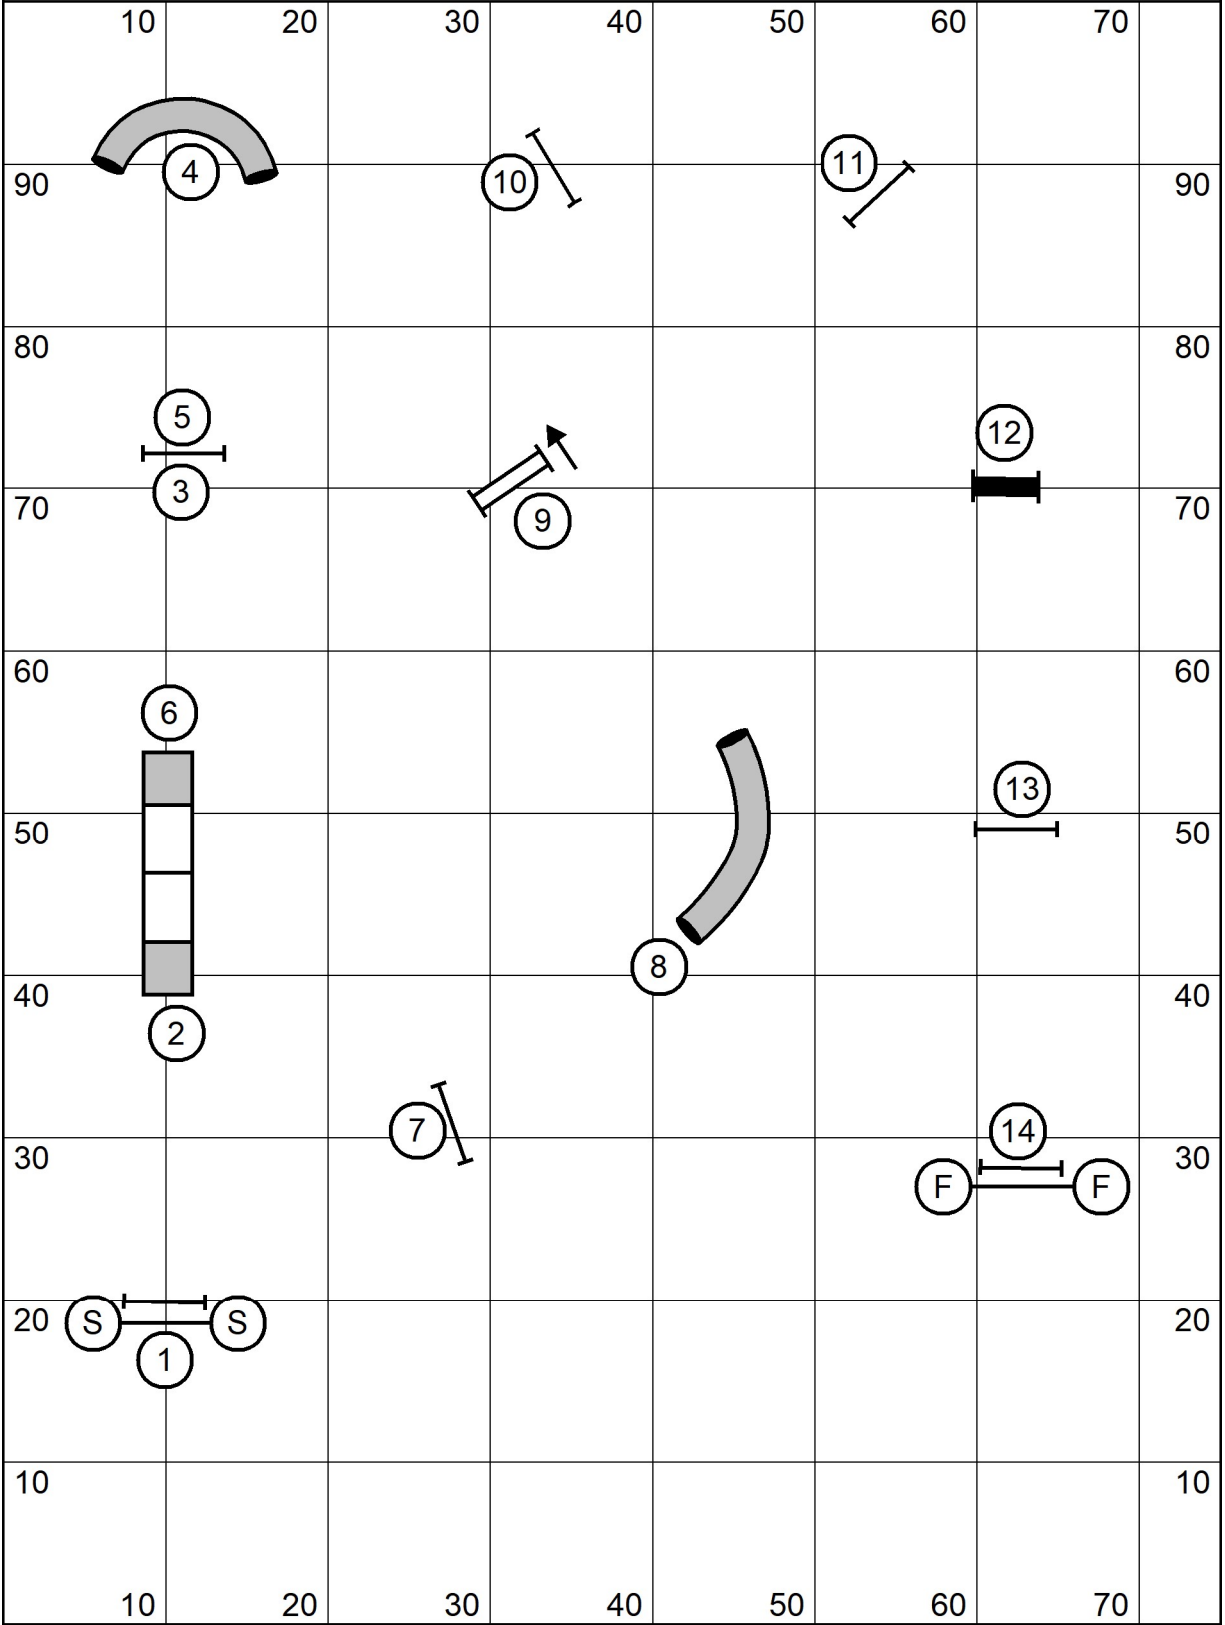

16" Vets jumping 12" get Large Dog Time

Next Dog Please
 At Thank You
 Horn or
 #6b of closing

Snooker 3,4,5,C
 Judged by: Pat Snyder
 December 11, 2022
 Skyline Agility Club Inc.
 Middletown, NY

Standard 1