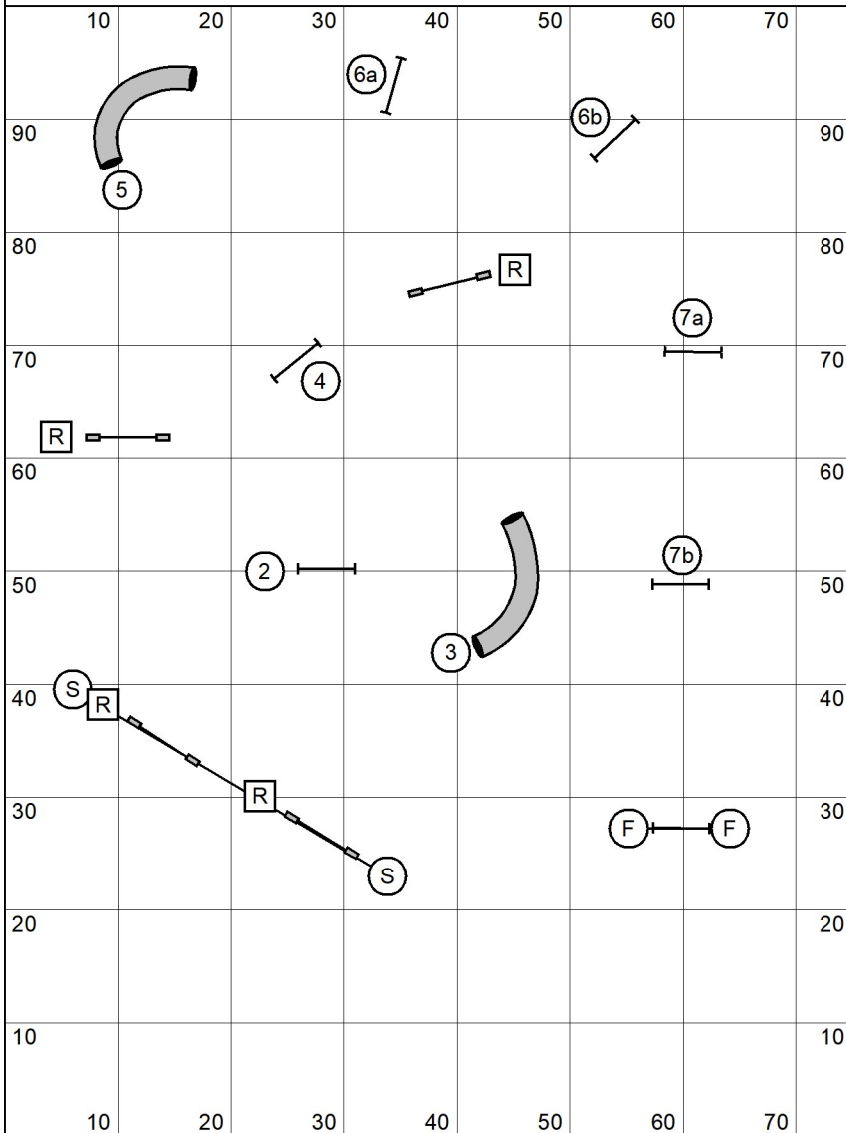

Snooker 1,2

*In the opening you need to do red-color-red-color-red-color then start your closing.
 *In the opening everything is bi-directional including the start line.
 *You may do a color multiple times, but reds can only be used once.
 *In the opening the #6 & 7 combos may be done in any order, if you fault a jump as the first obstacle, you must still do the remaining obstacle(s) before moving on.
 *The finish jump becomes live after your third color.
 *In the closing you must do #2 through #7 as marked.
 #2 IS bi-directional in the Closing.
 *If I say thank you or you hear the horn proceed to the finish jump.
 *You must go through the uprights of the finish jump to get a time.