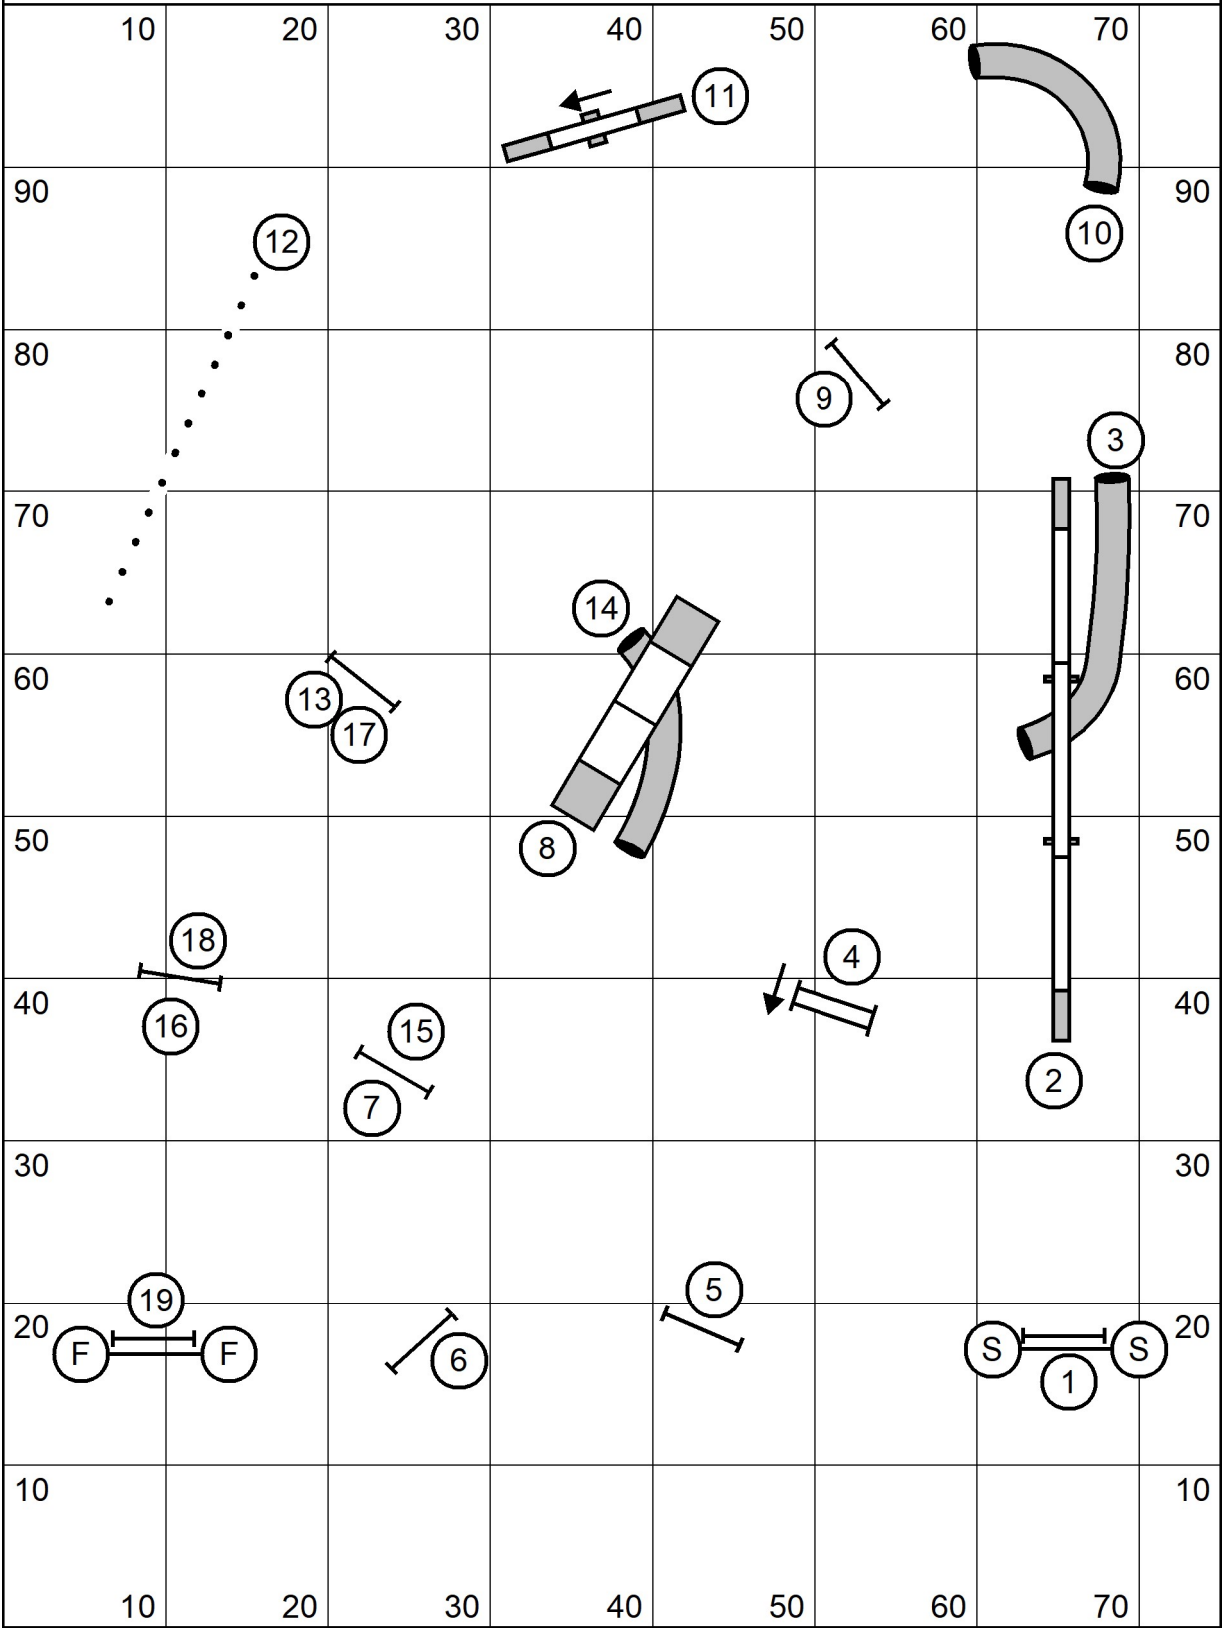

Standard 4,5,C

Next Dog Please
At #17

Standard 4,5,C
Judged by: Pat Snyder
December 10, 2022
Skyline Agility Club Inc.
Middletown, NY