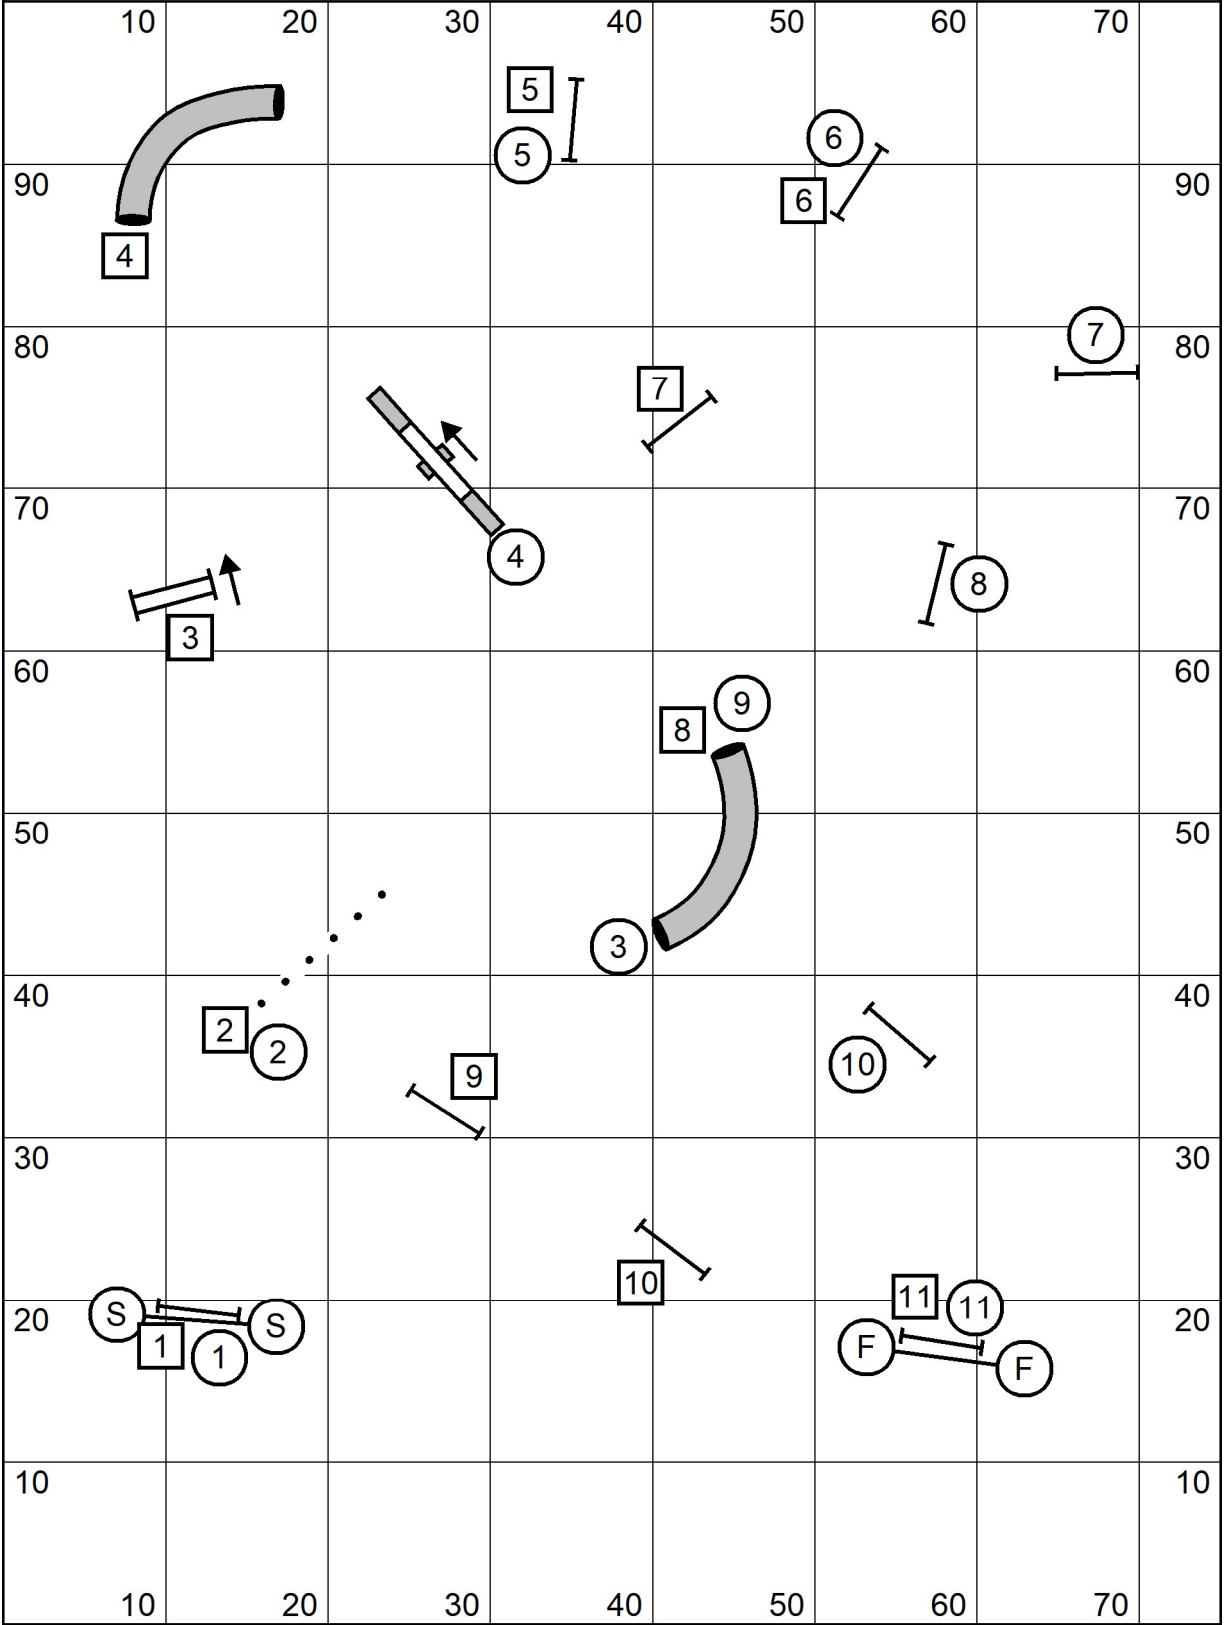

Colors 3,4,5,C

Next Dog Please
At #10

Colors 3,4,5,C
Judged by: Pat Snyder
December 11, 2022
Skyline Agility Club Inc.
Middletown, NY