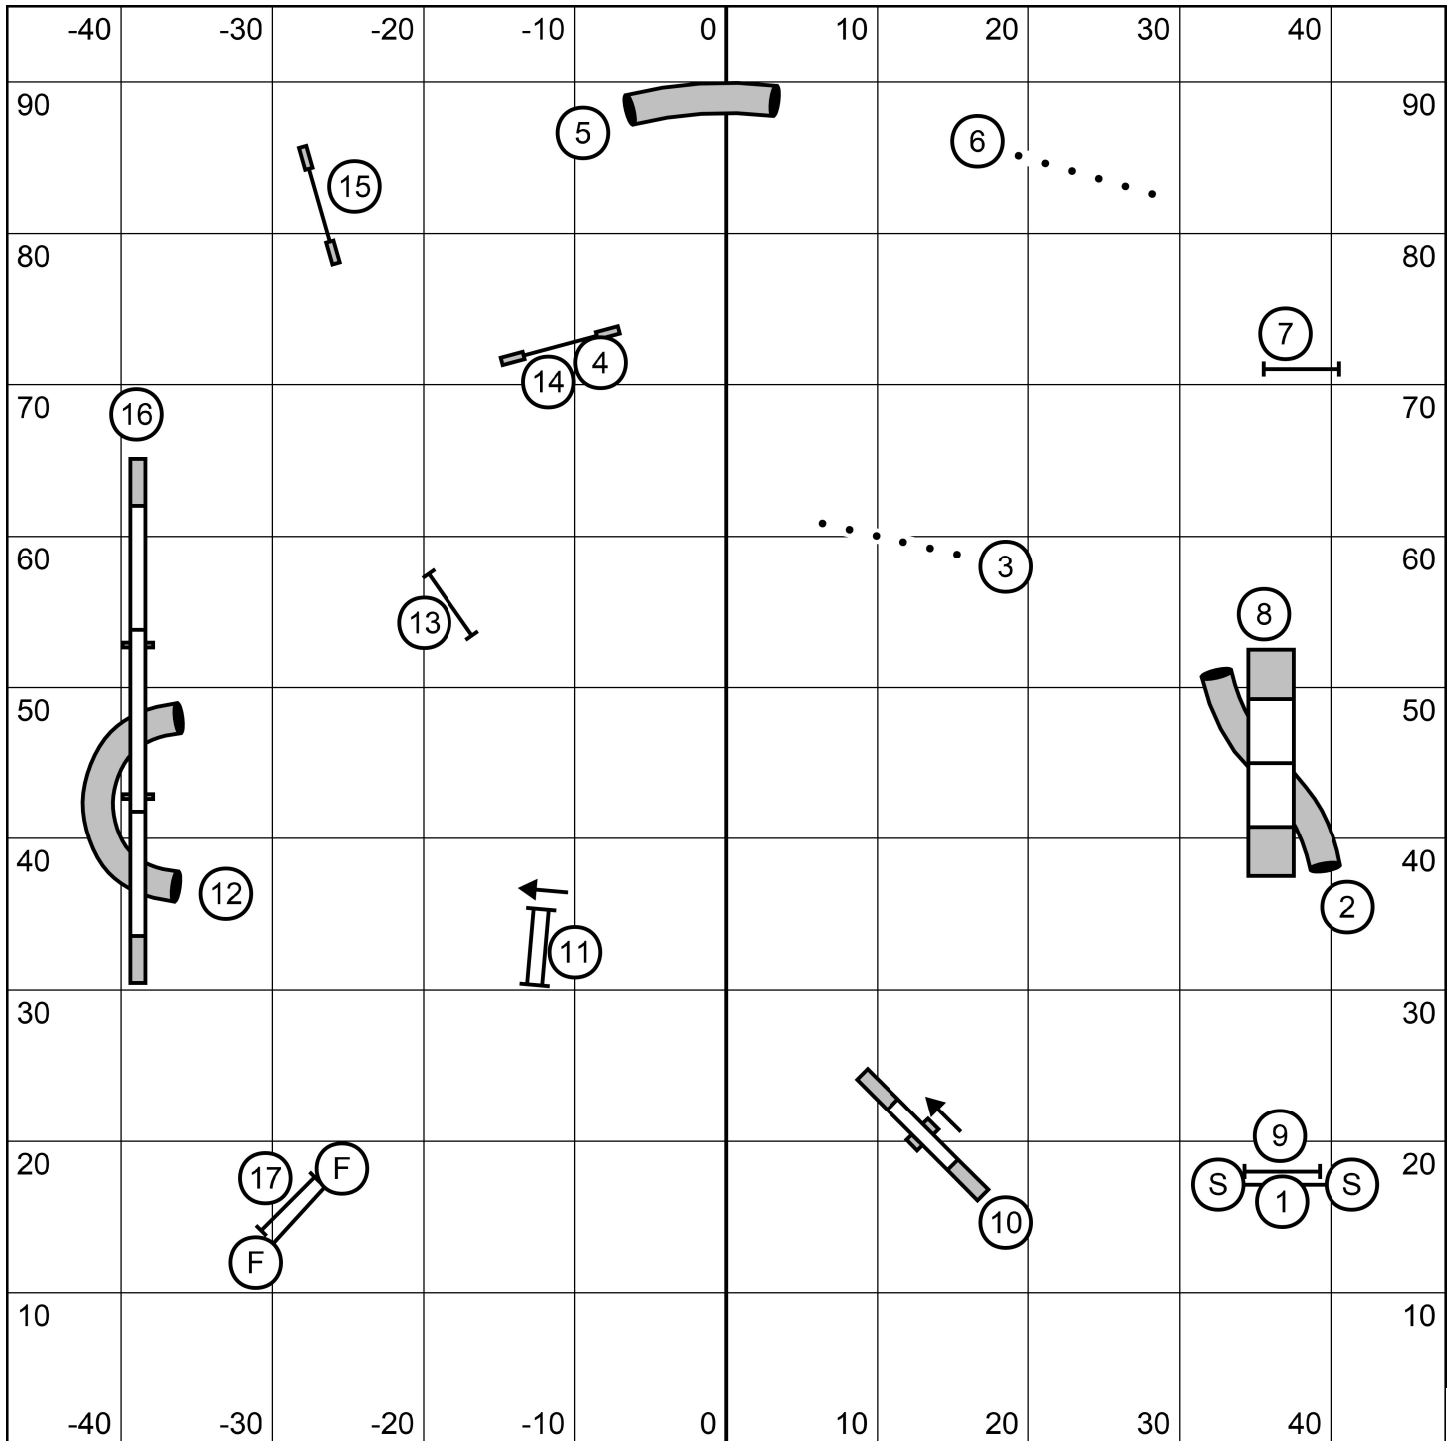

Standard Levels 4, 5 & C
Judged By: Erik Kessler
December 17, 2022
3D Dog Training LLC
Barto, PA