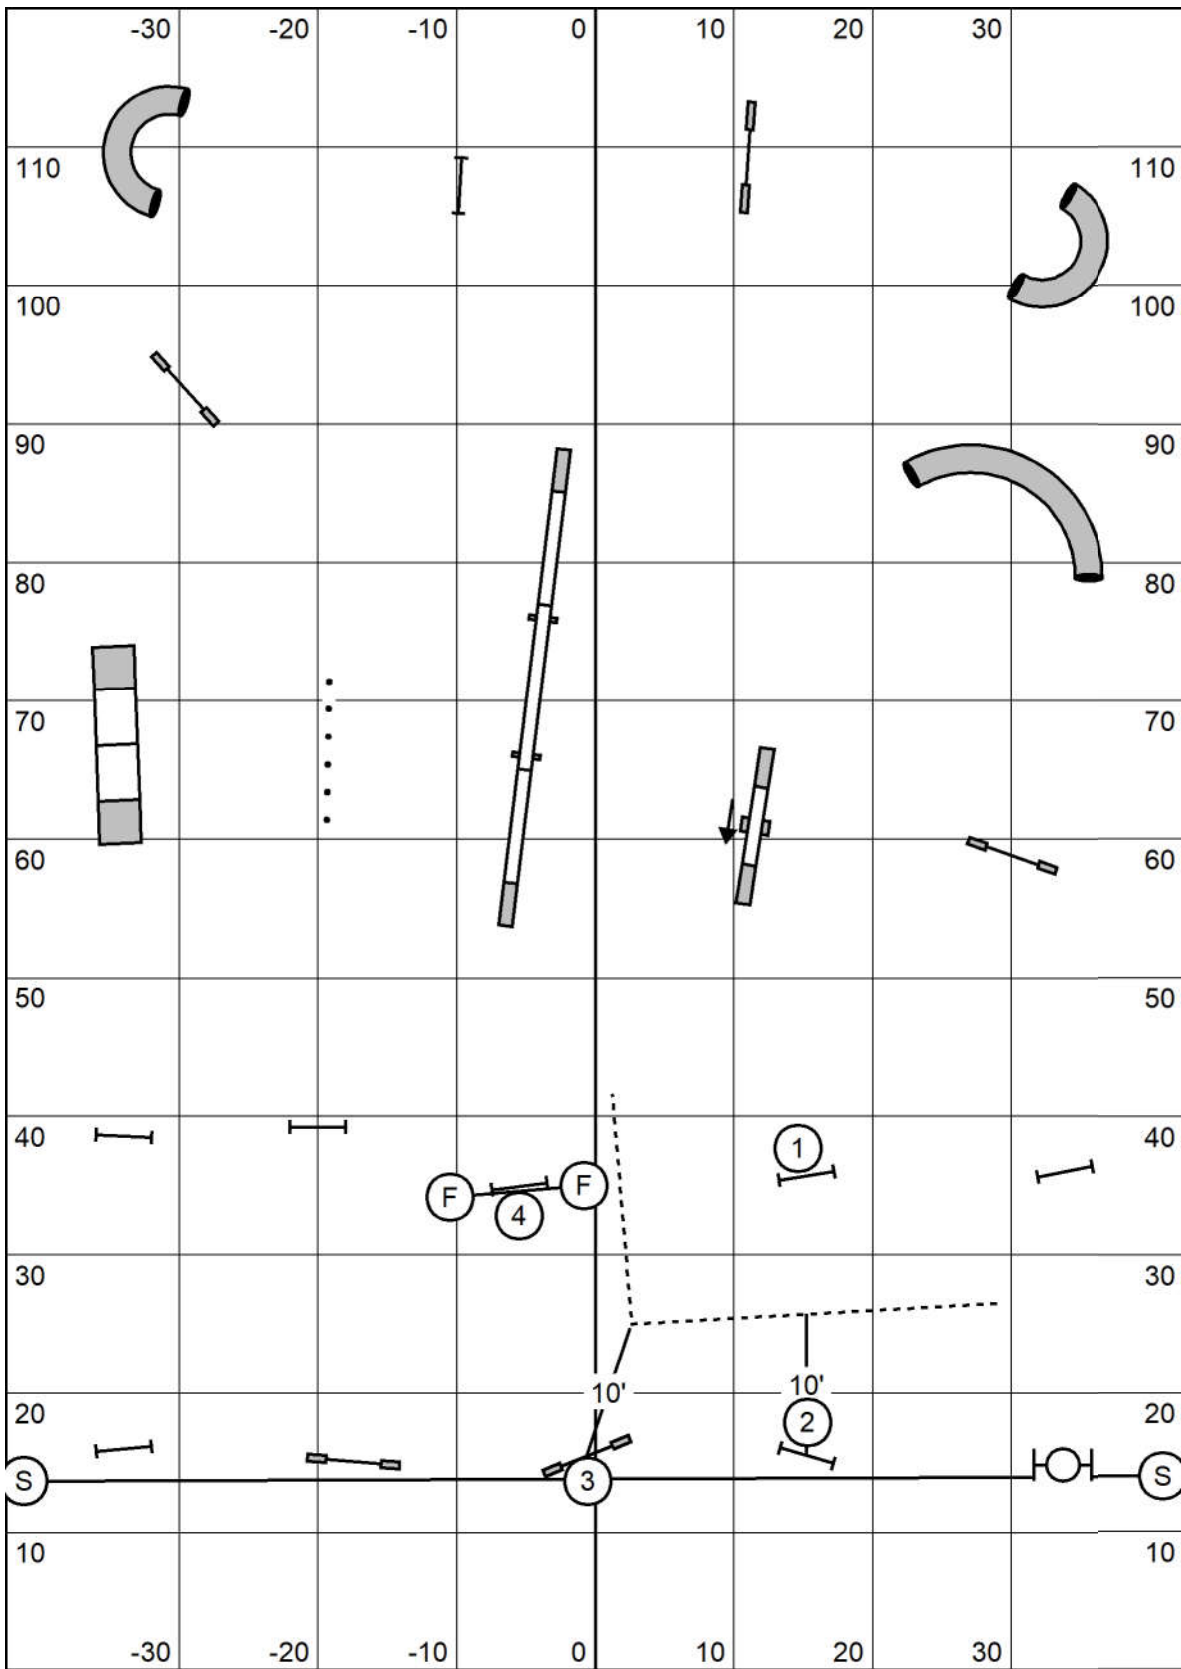

Distance 2-4
 Dicrim 1-2
 Direction 2-3

WASCUNY
Open Gamblers Round 1

Judged by: Darryl Warren
 Saturday Feb 26, 2022
 High Goal Farm
 Greenwich, Ny
 20-24"=15 16"=17 4-12"=19

Distance 3-4
 Direction 2-3

WASCUNY
Novice Gamblers Round 1 Distance 2-4
 Judged by: Darryl Warren
 Saturday Feb 26, 2022
 High Goal Farm
 Greenwich, Ny
 20-24"=15 16"=17 4-12"=19

WASCUNY
Elite Gamblers Round 2

Judged by: Darryl Warren
 Saturday Feb 26, 2022
 High Goal Farm
 Greenwich, Ny
 20-24"=15 16"=17 4-12"=19

Distance 2-4
 Direction 3-4
 Discrimination 3-4

WASCUNY
Open Gamblers Round 2

Distance 2-3
 Direction 2-3

Judged by: Darryl Warren
 Saturday Feb 26, 2022
 High Goal Farm
 Greenwich, Ny
 20-24"=15 16"=17 4-12"=19