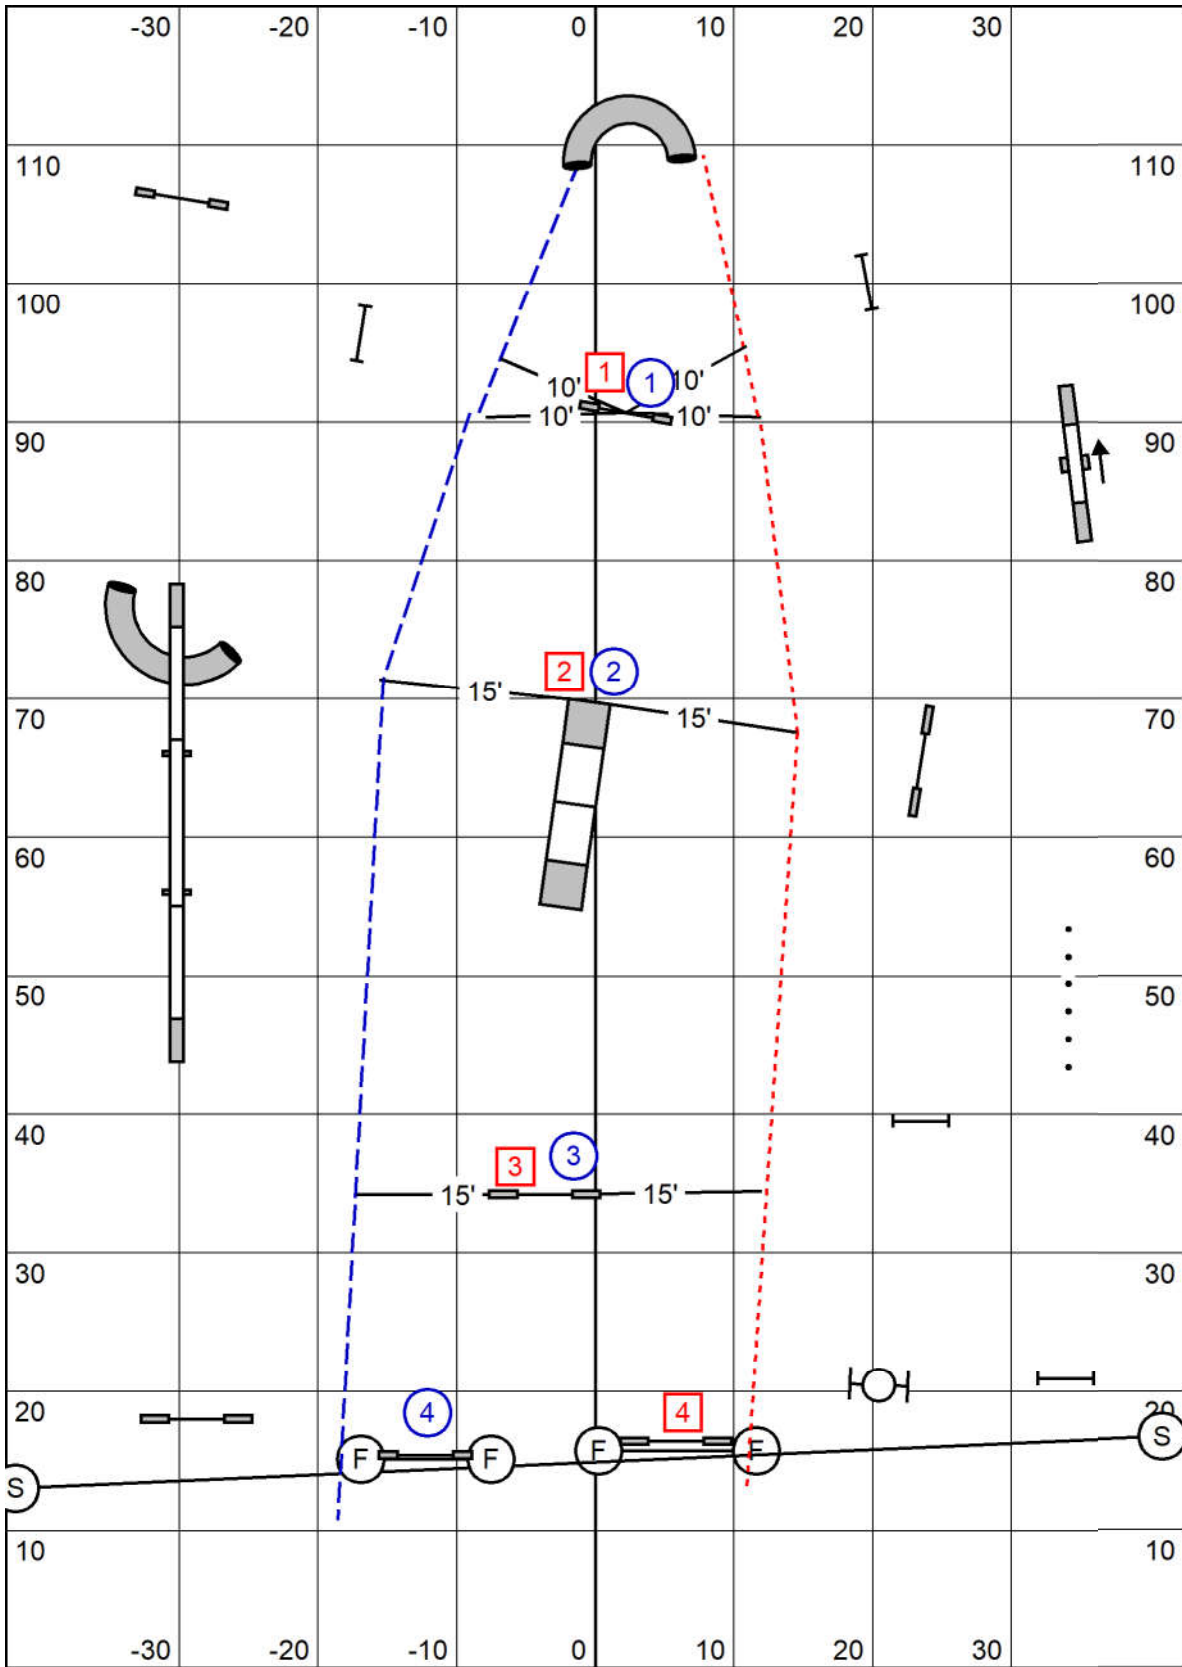

Please enter at #11

WASCUNY
Elite Gamblers Round 1

Judged by: Darryl Warren
 Sunday Feb 27, 2022
 High Goal Farm
 Greenwich, Ny
 20-24"=14 16"=16 4-12"=18

Distance 1 & 4
 Dicrim 3-4

Blue line Circles
 Red Line Squares

WASCUNY
Open Gamblers Round 1

Judged by: Darryl Warren
 Sunday Feb 27, 2022
 High Goal Farm
 Greenwich, Ny
 20-24"=15 16"=17 4-12"=19

Distance 2 & 3
 Dicrim 3-4

Blue line Circles
 Red Line Squares

WASCUNY
Novice Gamblers Round 1