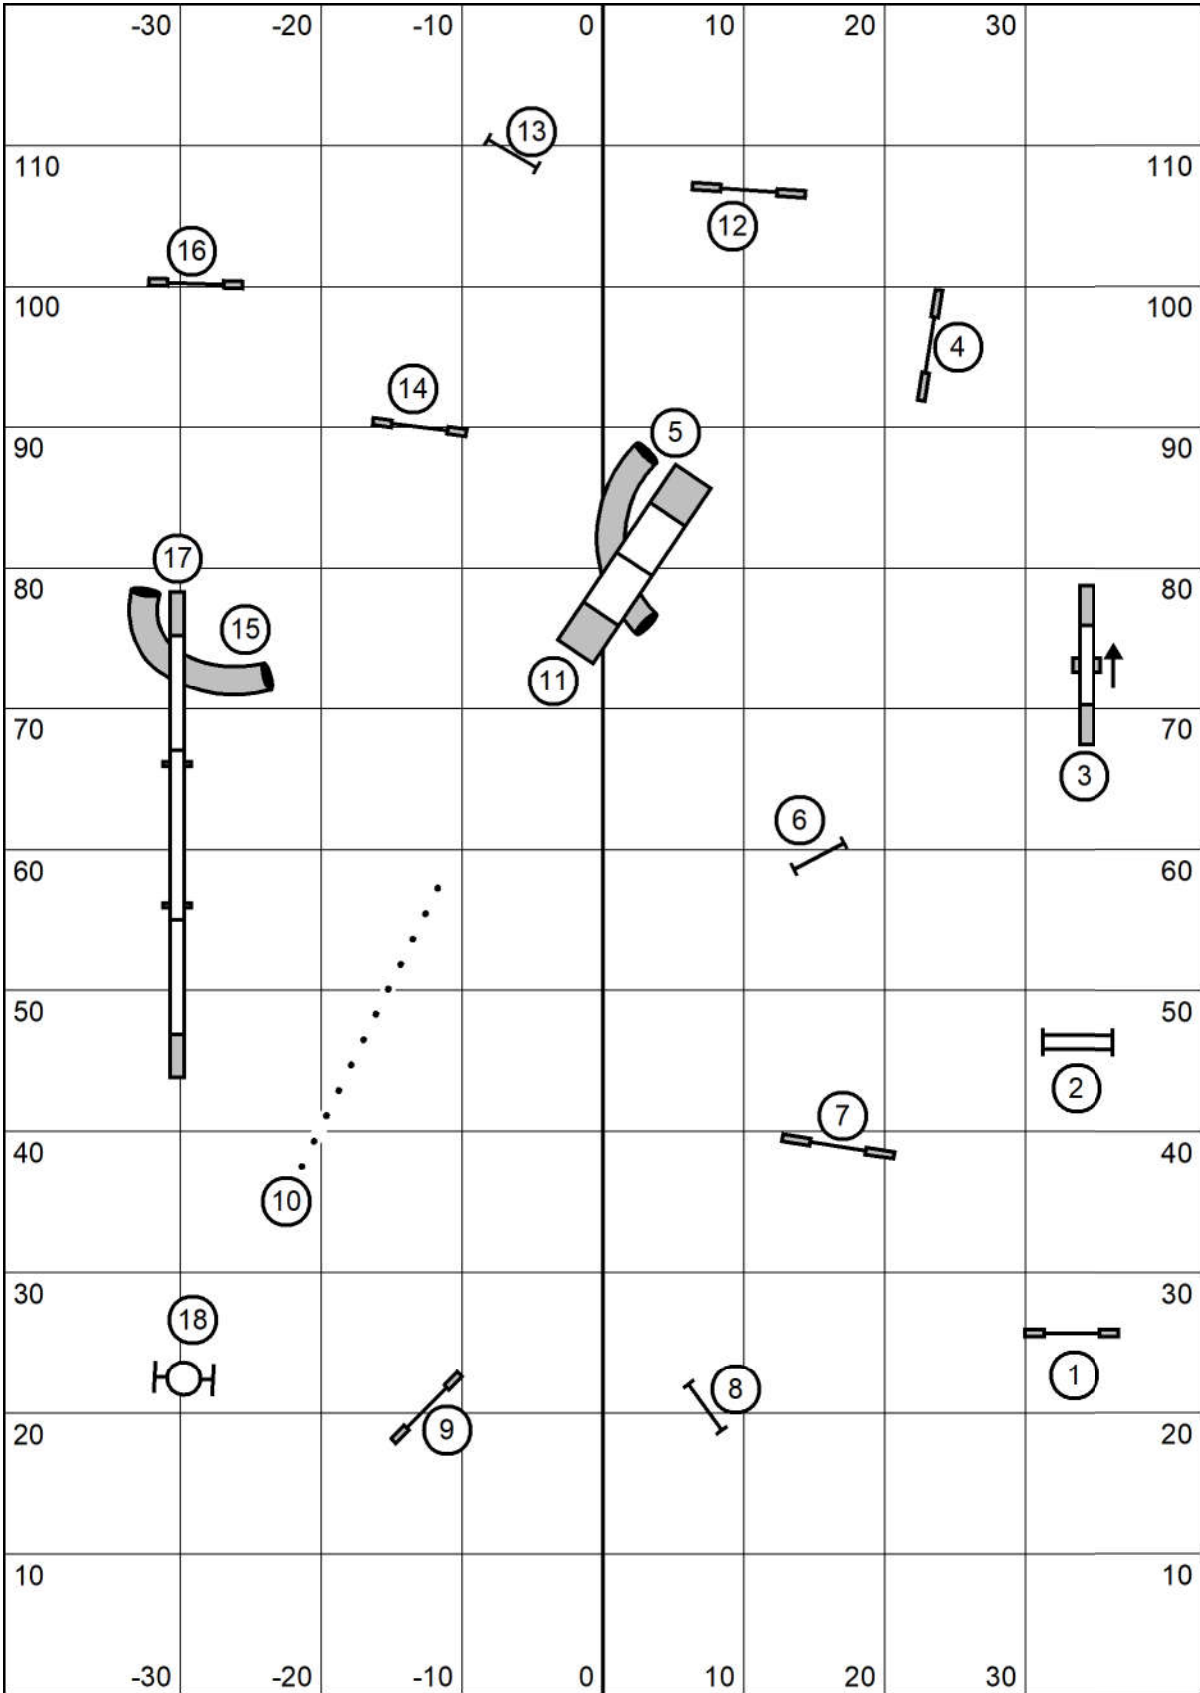

WASCUNY
Elite Regular Round 2

Please enter at #15

Judged by: Darryl Warren
Sunday Feb 27, 2022
High Goal Farm
Greenwich, Ny