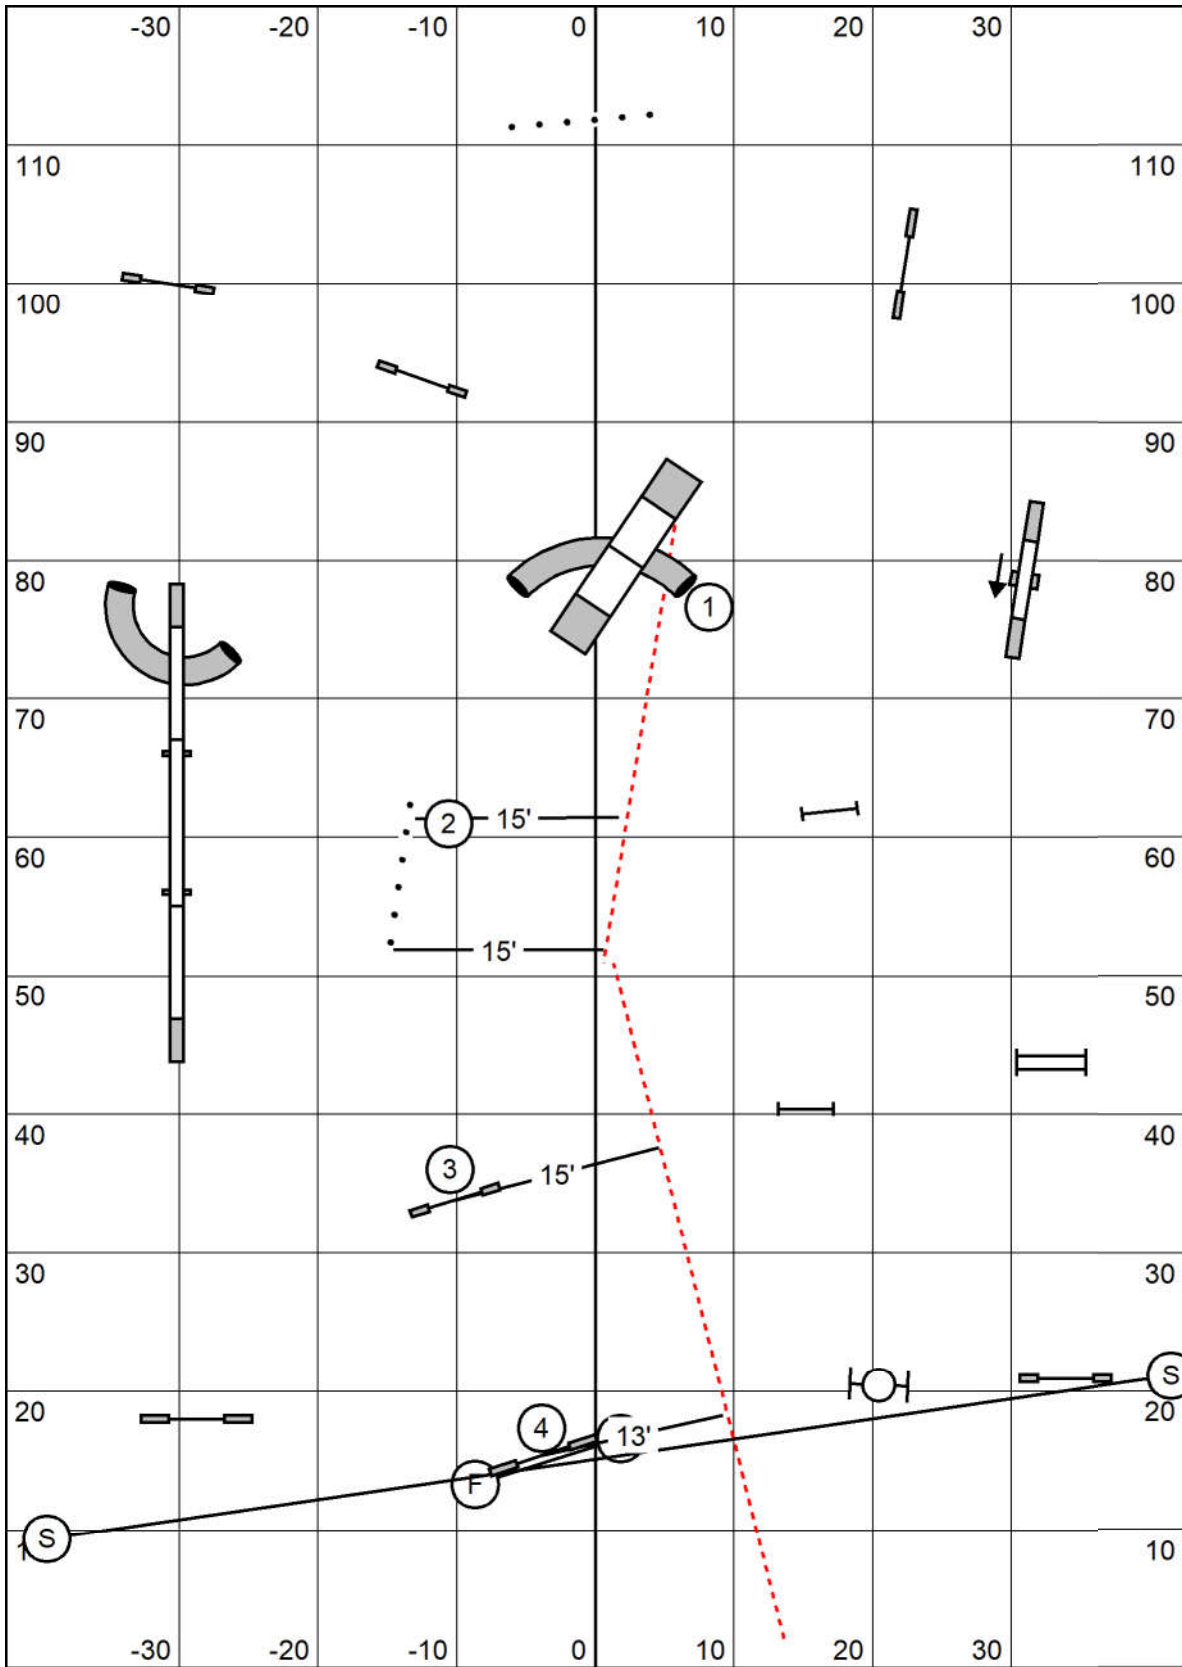

WASCUNY
Open Gamblers Round 1

Judged by: Darryl Warren
 Sunday Feb 27, 2022
 High Goal Farm
 Greenwich, Ny
 20-24"=15 16"=17 4-12"=19

Distance 2 & 3
 Dicrim 3-4

Blue line Circles
 Red Line Squares

WASCUNY
Novice Gamblers Round 1

Judged by: Darryl Warren
 Sunday Feb 27, 2022
 High Goal Farm
 Greenwich, Ny
 20-24"=15 16"=17 4-12"=19

Distance 1-3

WASCUNY
Elite Gamblers Round 2

Judged by: Darryl Warren
 Sunday Feb 27, 2022
 High Goal Farm
 Greenwich, Ny
 20-24"=16 16"=18 4-12"=20

Distance 2 & 4
 Dicrim 1-2
 Direction 3-4

WASCUNY
Open Gamblers Round 2

Judged by: Darryl Warren
 Sunday Feb 27, 2022
 High Goal Farm
 Greenwich, Ny
 20-24"=15 16"=17 4-12"=19

Distance 2 & 3
 Dicrim 1-2

WASCUNY
Novice Gamblers Round 2