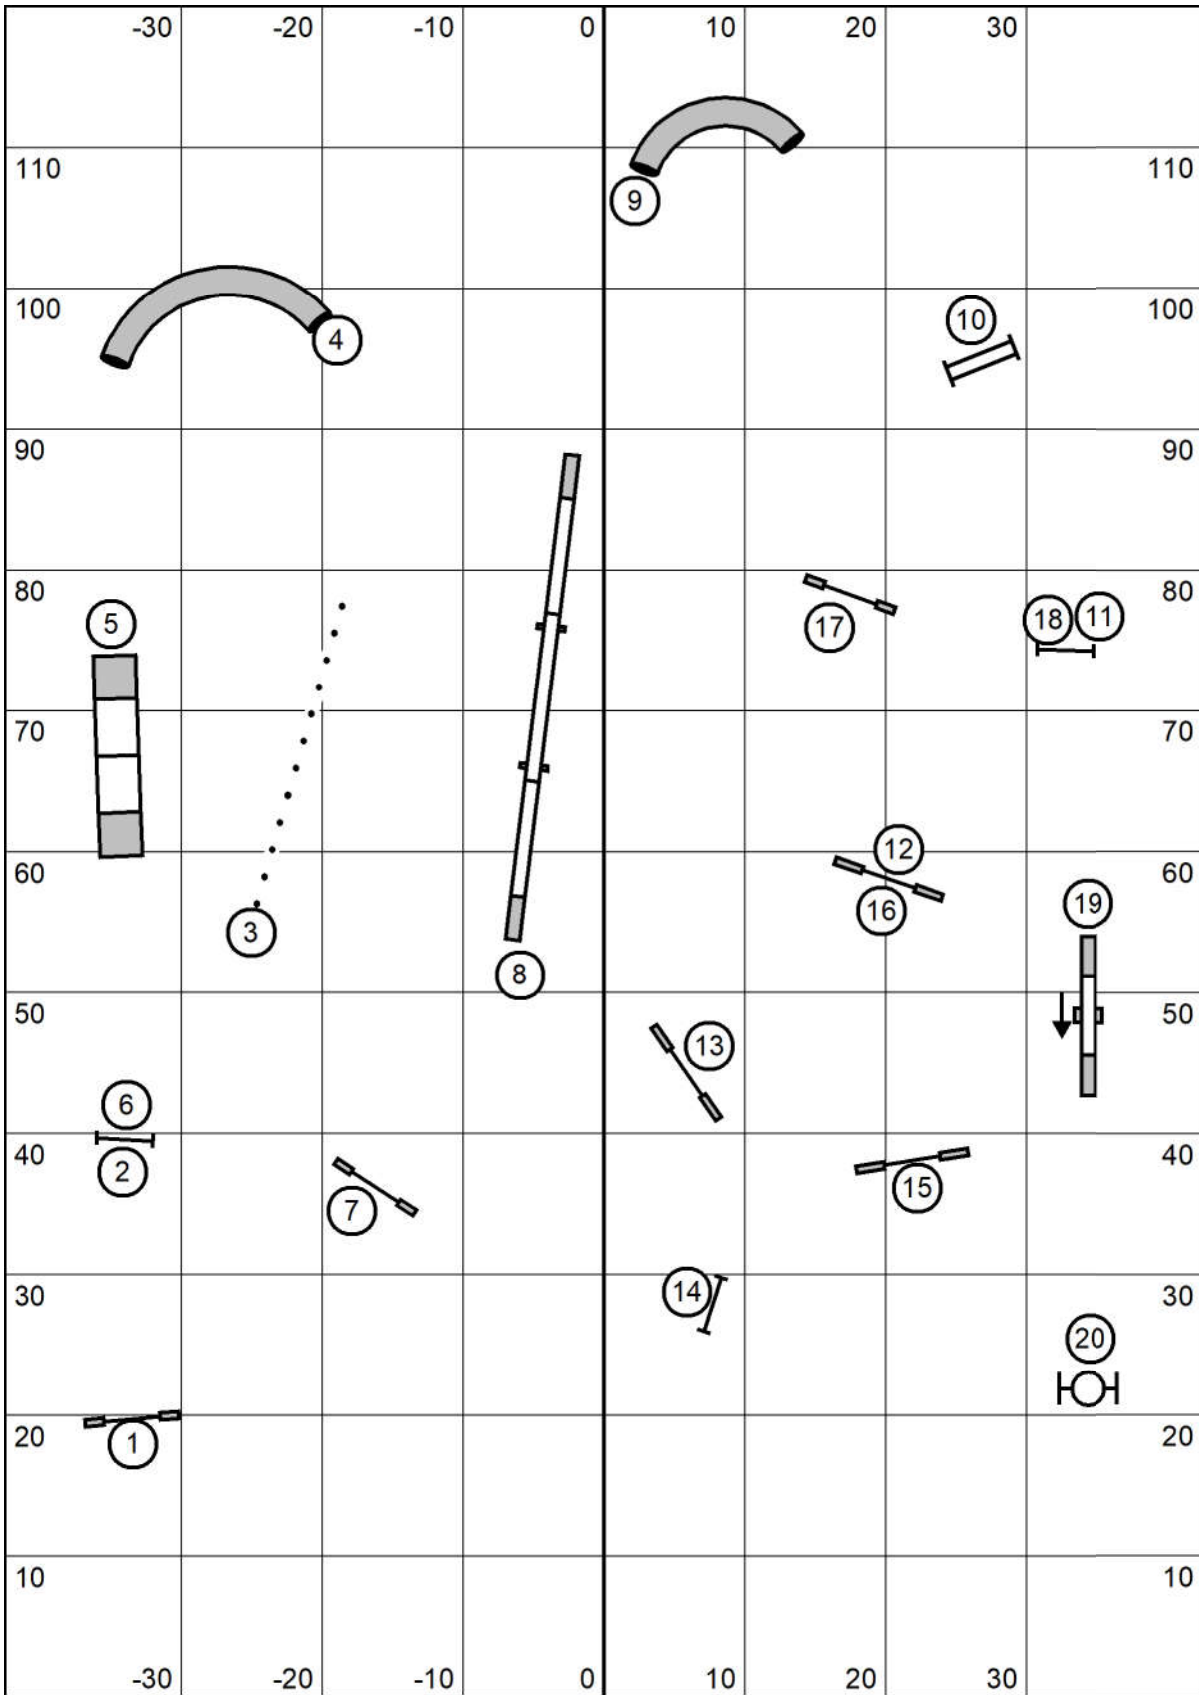

WASCUNY
Elite Regular Round 3
Judged by: Darryl Warren
Saturday Feb 26, 2022
High Goal Farm
Greenwich, Ny

Please enter at #16