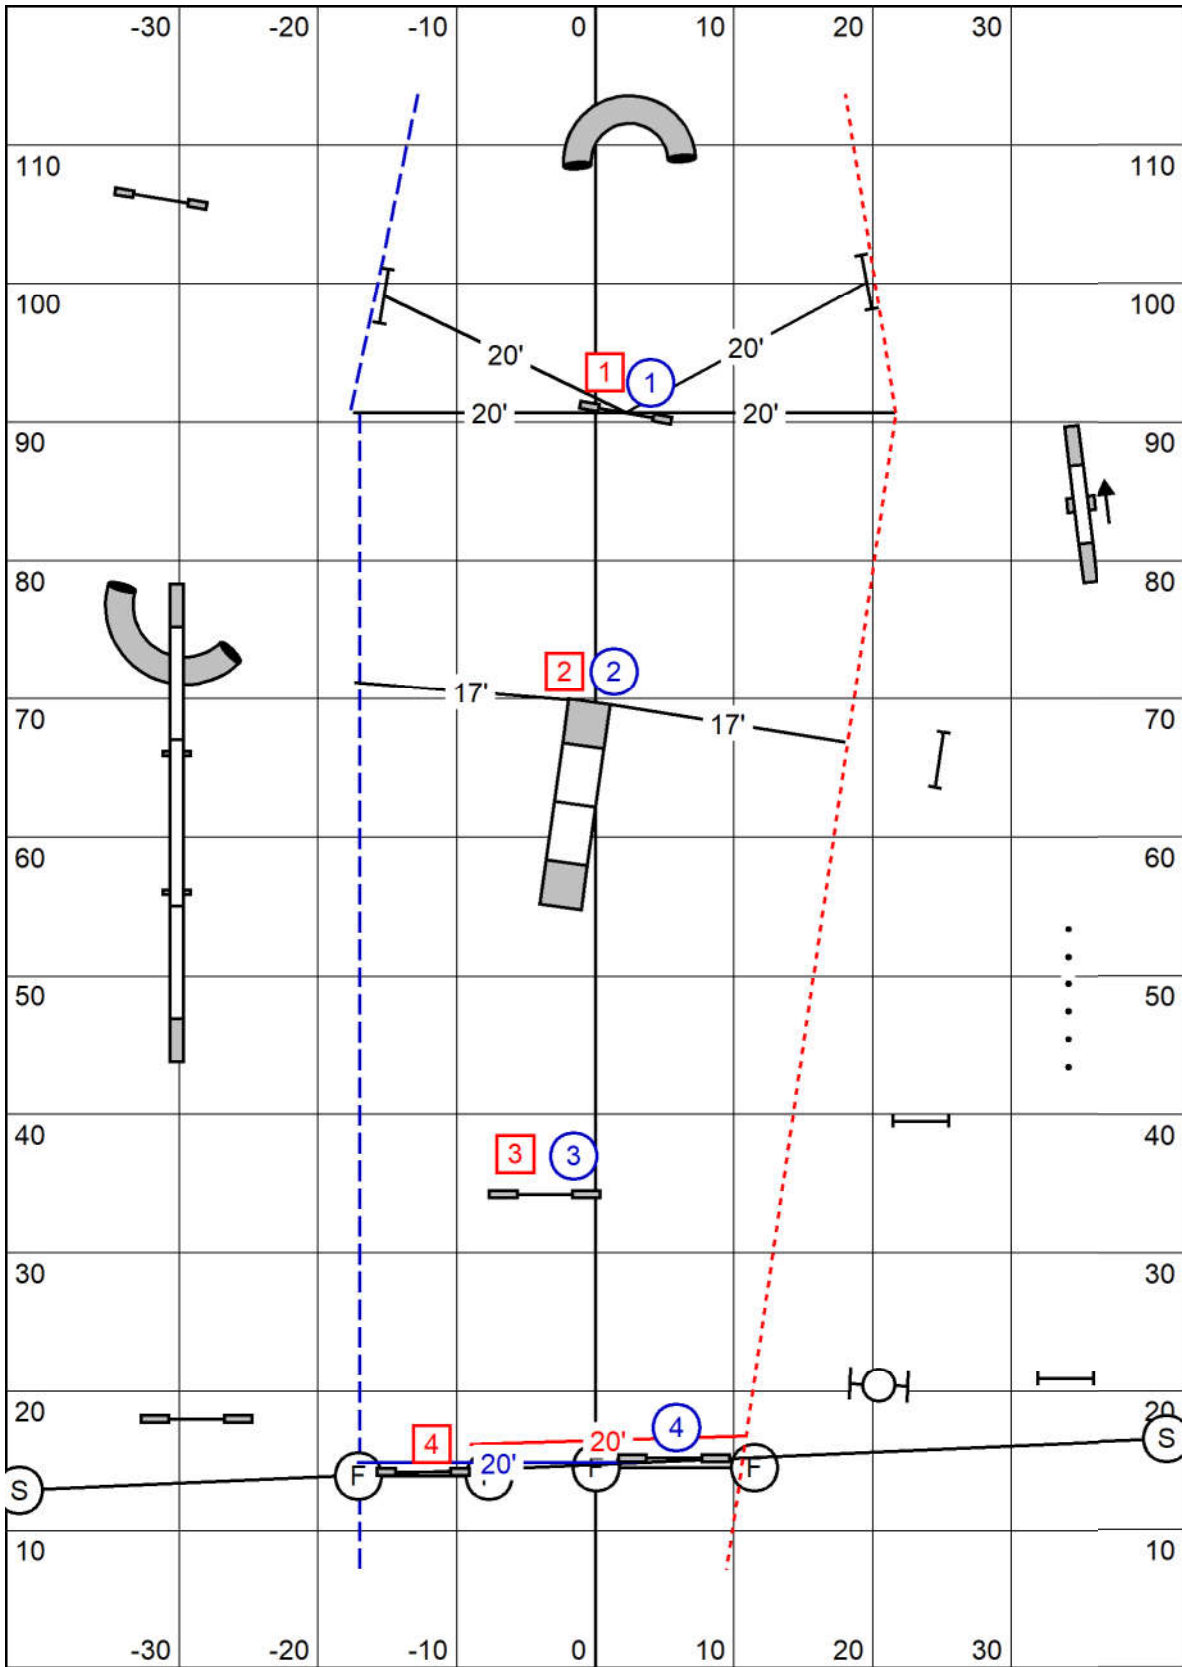

Please enter at #11

WASCUNY
Elite Gamblers Round 1

Judged by: Darryl Warren
 Sunday Feb 27, 2022
 High Goal Farm
 Greenwich, Ny
 20-24"=14 16"=16 4-12"=18

Distance 1 & 4
 Dicrim 3-4

Blue line Circles
 Red Line Squares