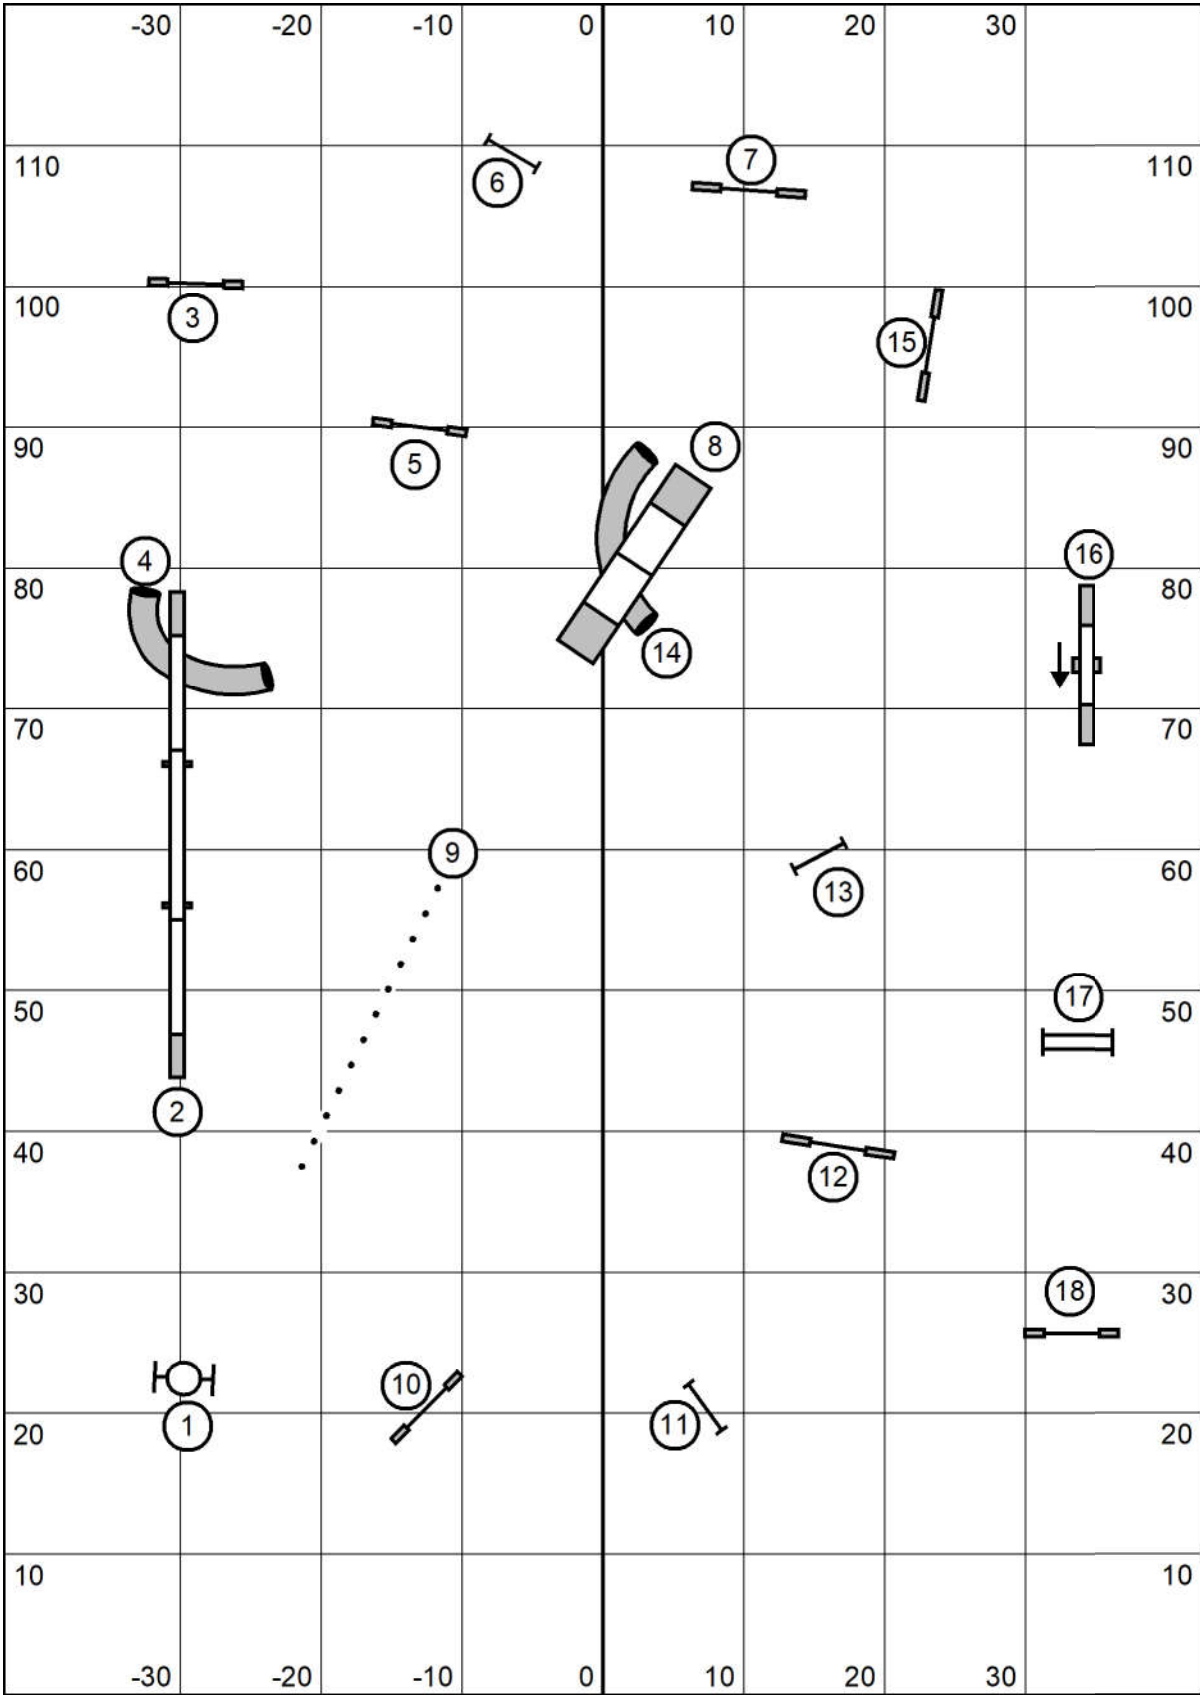

WASCUNY
Elite Regular Round 1
Judged by: Darryl Warren
Sunday Feb 27, 2022
High Goal Farm
Greenwich, Ny

Please enter at #15