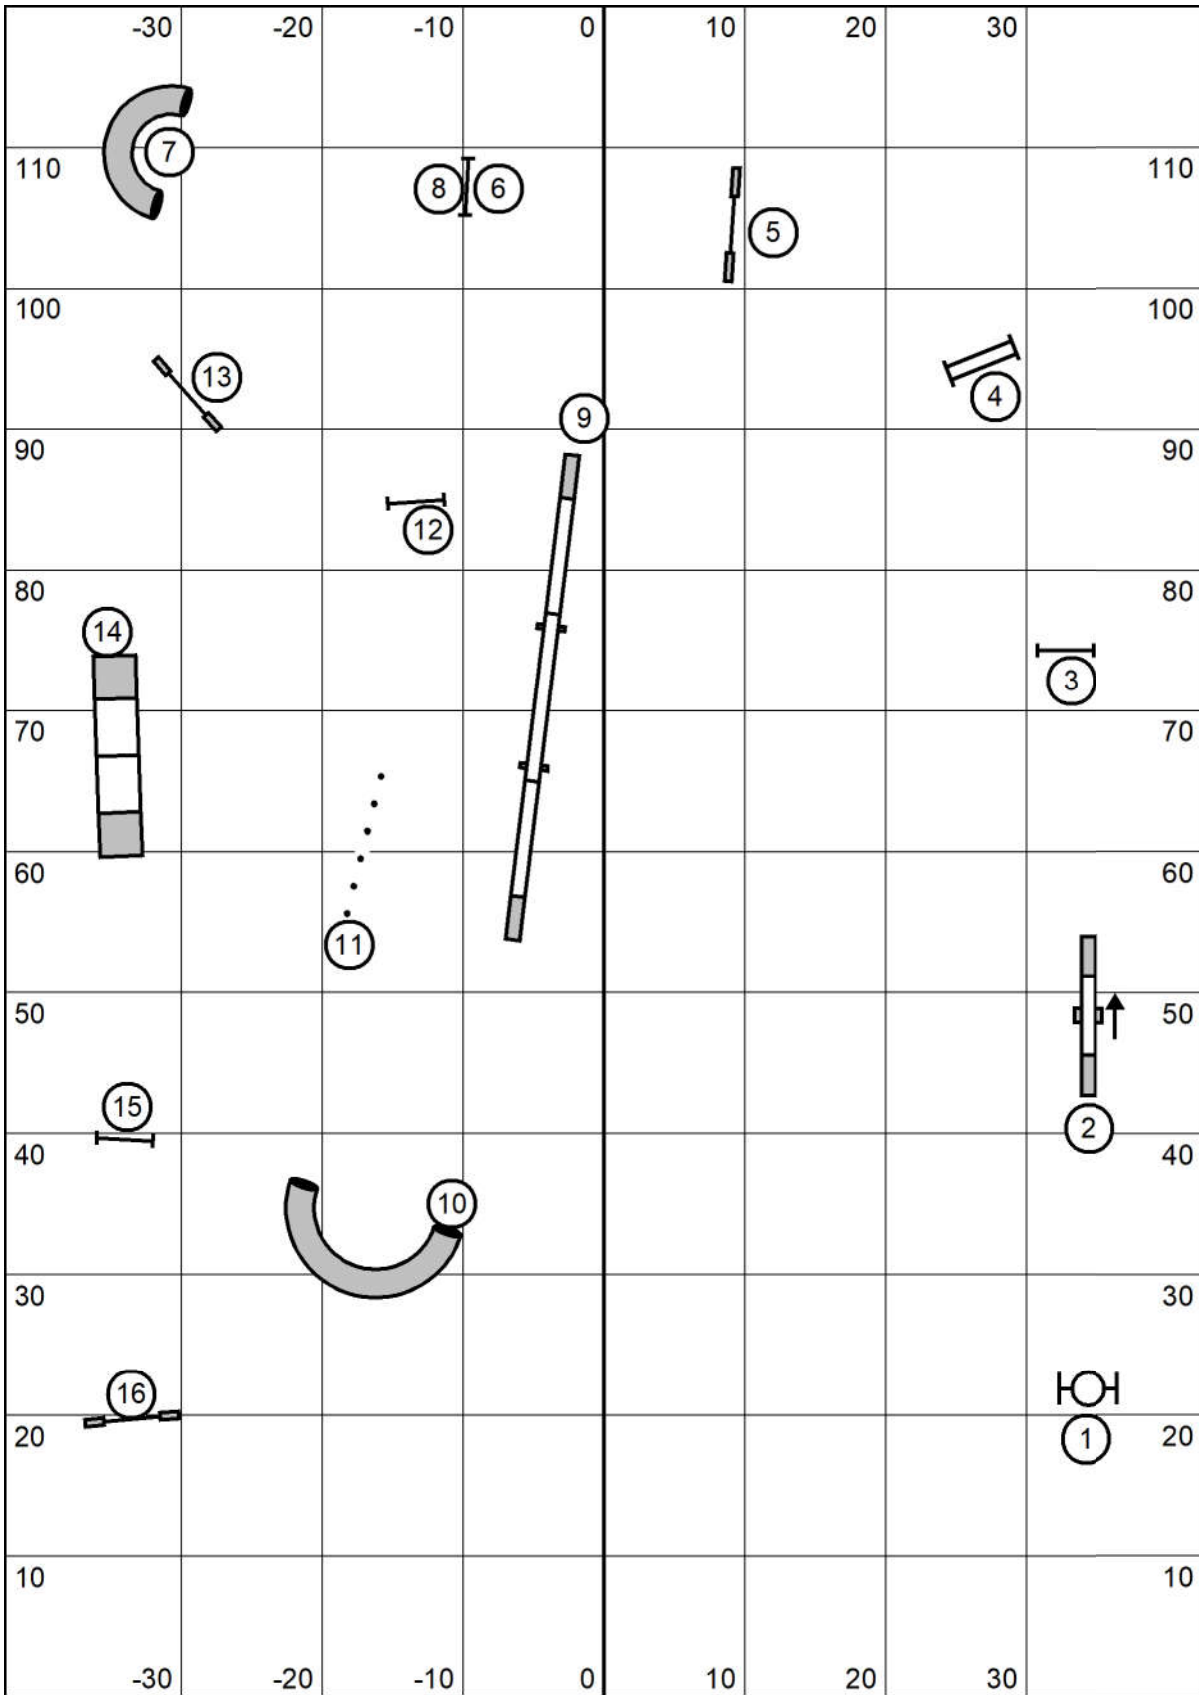

Please enter at #15

WASCUNY

Please enter at #14

Open Regular Round 2

Judged by: Darryl Warren

Saturday Feb 26, 2022

High Goal Farm

Greenwich, Ny