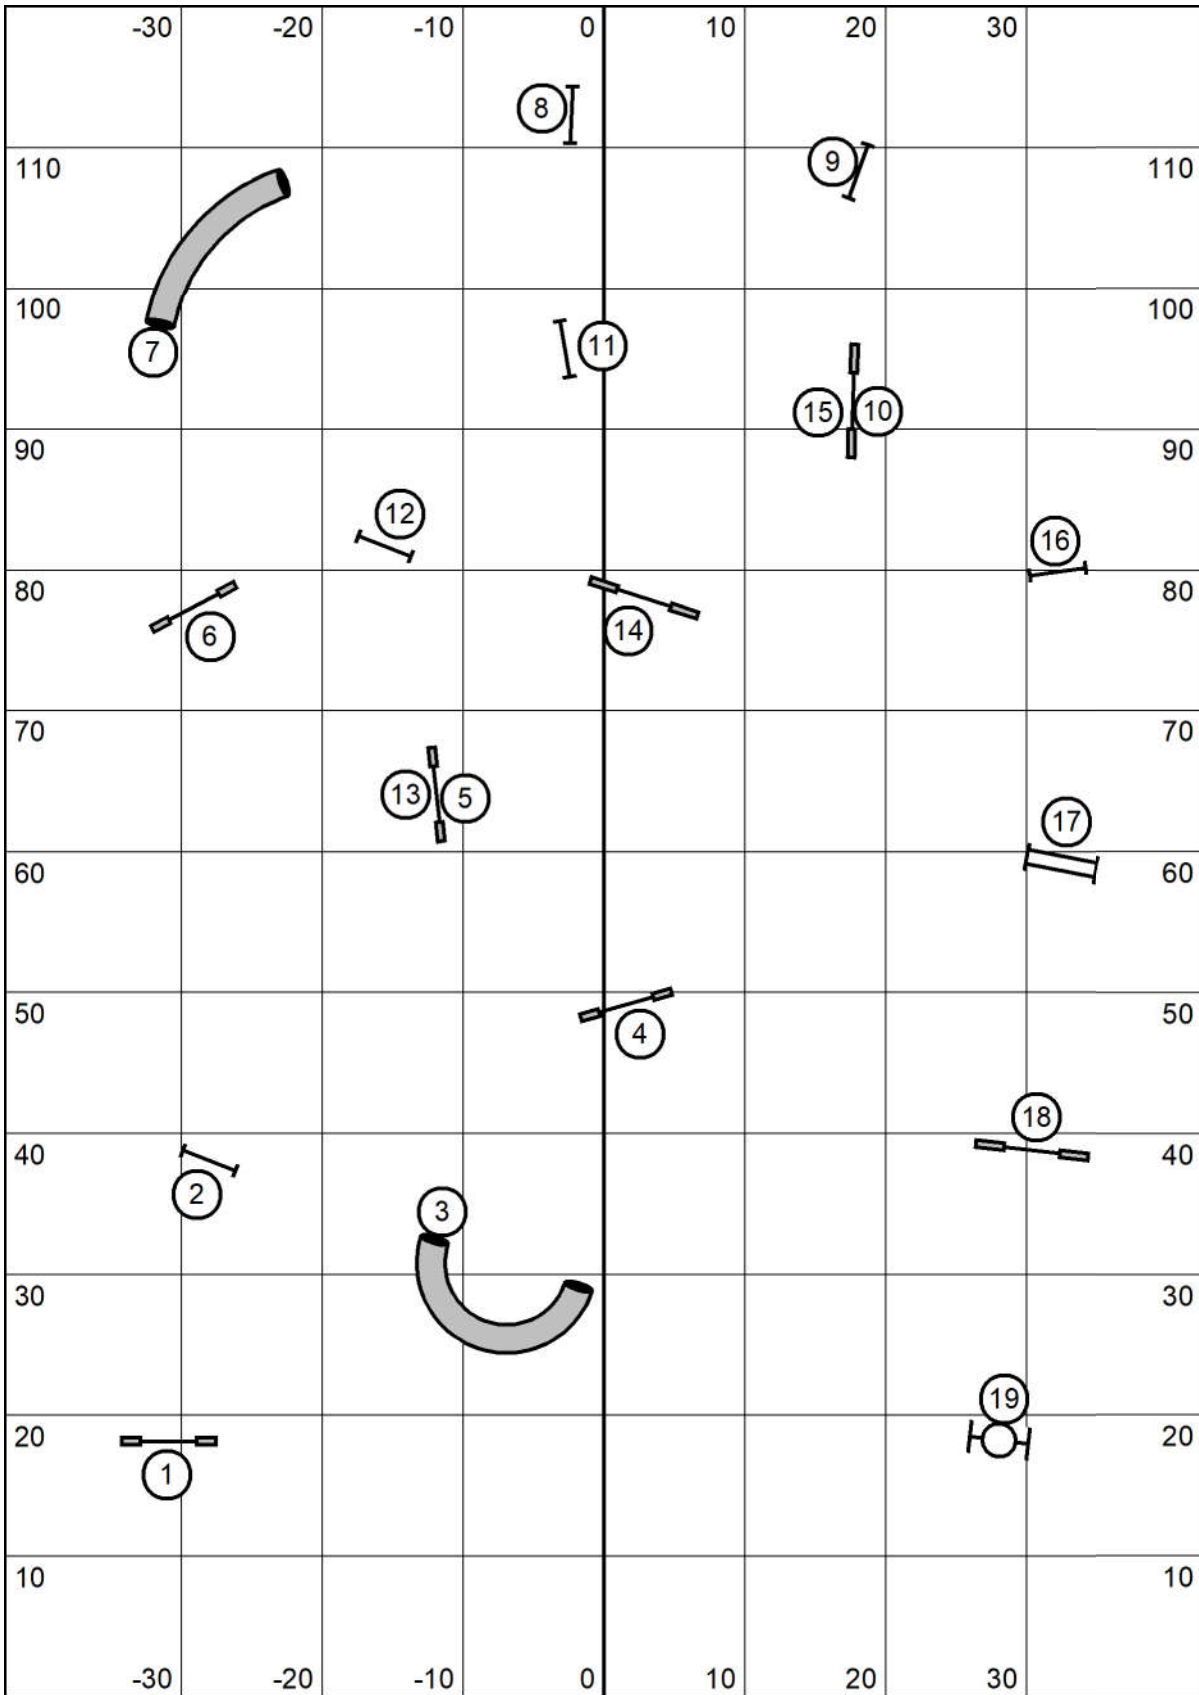

WASCUNY
Elite Jumpers
Judged by: Darryl Warren
Saturday Feb 26, 2022
High Goal Farm
Greenwich, Ny

Please enter at #15