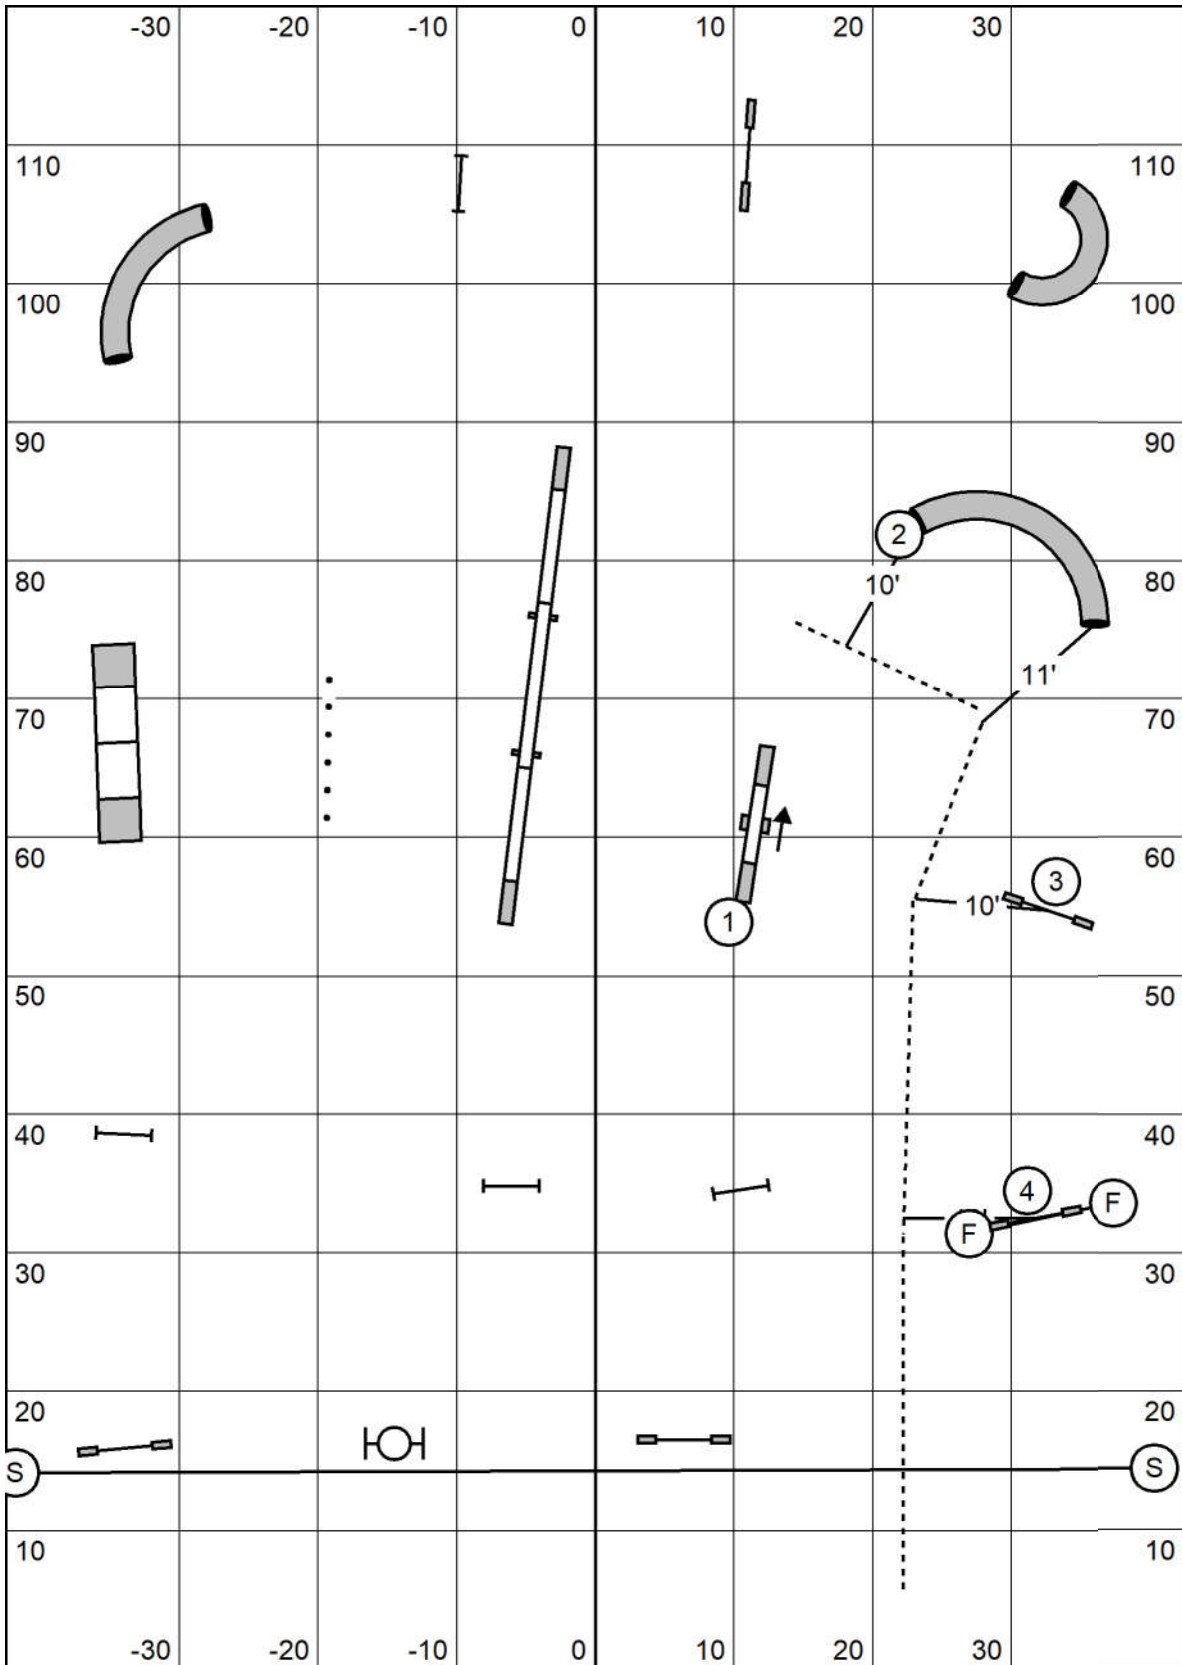

Please enter at #15

WASCUNY
Elite Regular Round 1
 Judged by: Darryl Warren
 Saturday Feb 26, 2022
 High Goal Farm
 Greenwich, Ny

WASCUNY
Elite Gamblers Round 1

Judged by: Darryl Warren
 Saturday Feb 26, 2022
 High Goal Farm
 Greenwich, Ny
 20-24"=15 16"=17 4-12"=19

Distance 2-4
 Dicrim 1-2
 Direction 2-3

WASCUNY
Open Gamblers Round 1

Judged by: Darryl Warren
 Saturday Feb 26, 2022
 High Goal Farm
 Greenwich, Ny
 20-24"=15 16"=17 4-12"=19

Distance 3-4
 Direction 2-3

Distance 2-4
 Direction 3-4
 Discrimination 3-4

WASCUNY
Open Gamblers Round 2

Distance 2-3
 Direction 2-3

Judged by: Darryl Warren
 Saturday Feb 26, 2022
 High Goal Farm
 Greenwich, Ny
 20-24"=15 16"=17 4-12"=19