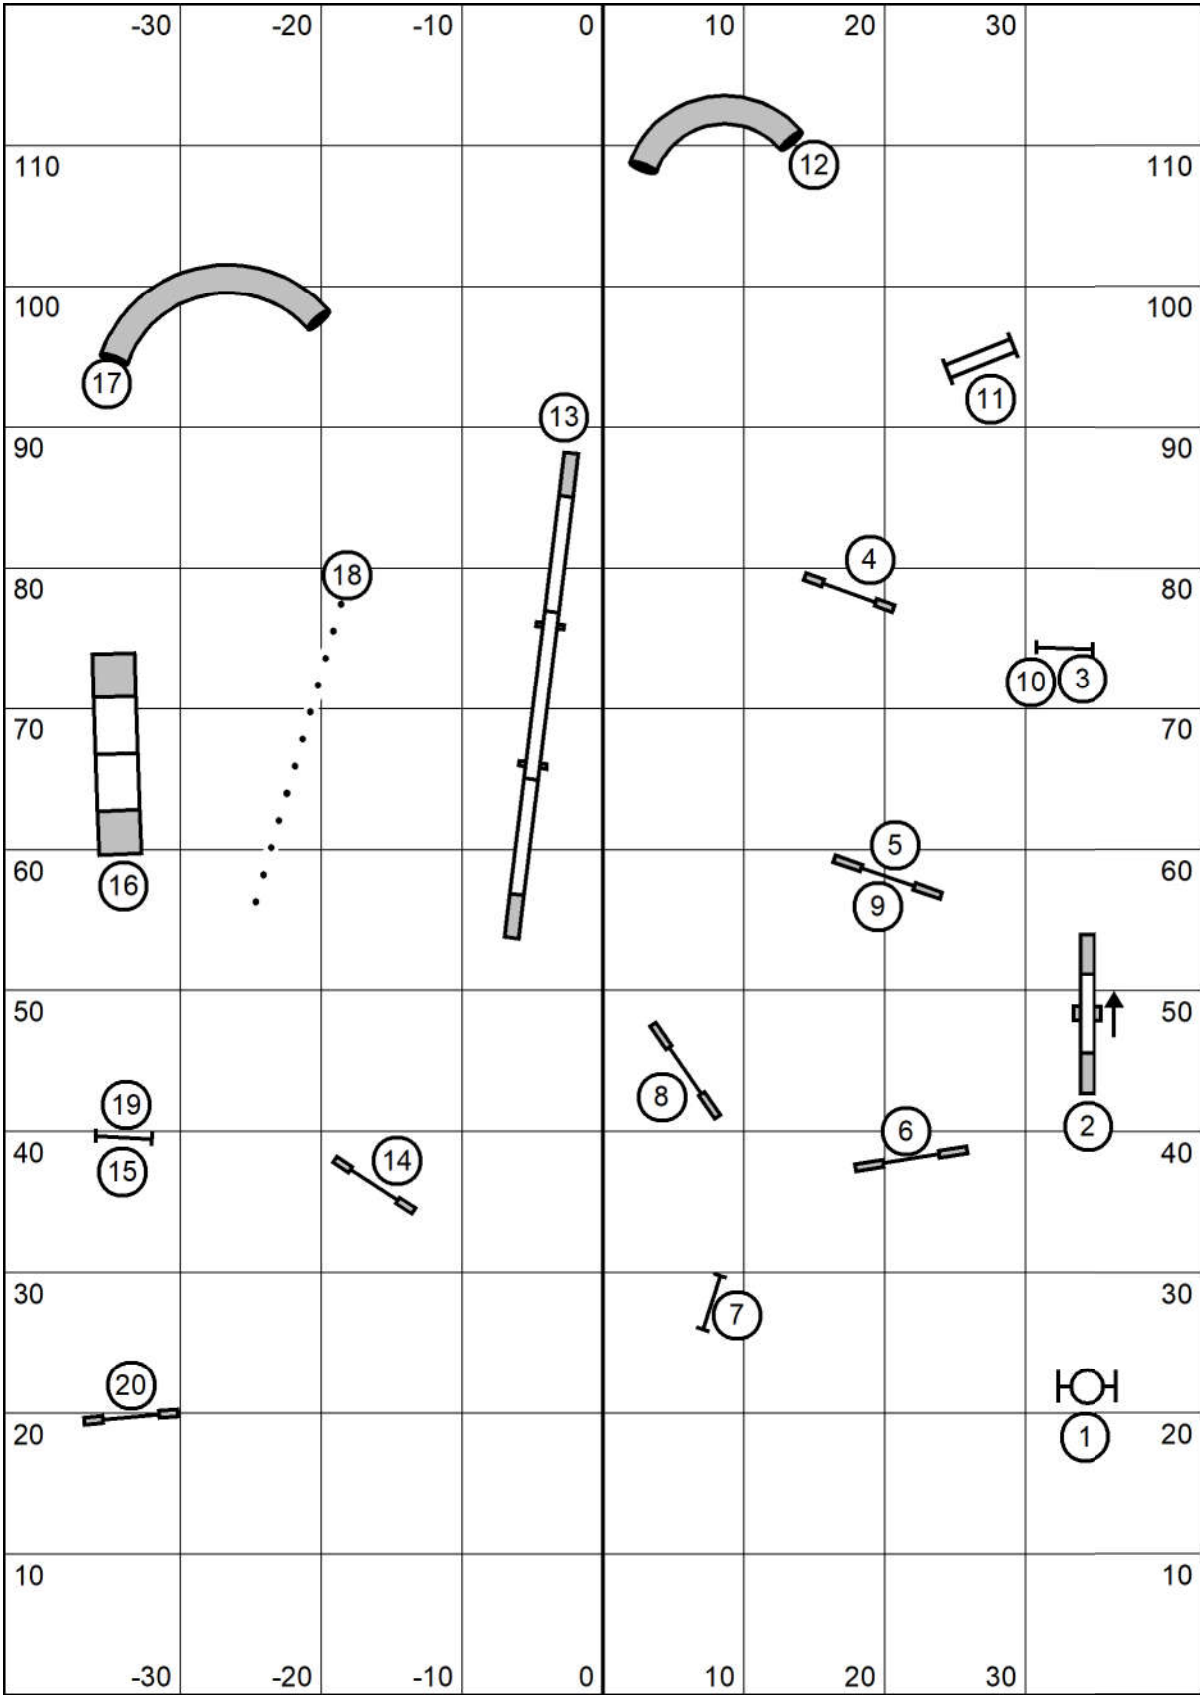

Distance 2-4
 Direction 3-4
 Discrimination 3-4

WASCUNY
Open Gamblers Round 2

Distance 2-3
 Direction 2-3

Judged by: Darryl Warren
 Saturday Feb 26, 2022
 High Goal Farm
 Greenwich, Ny
 20-24"=15 16"=17 4-12"=19

WASCUNY
Novice Gamblers Round 2

Distance 2-3
 Direction 2-3

Judged by: Darryl Warren
 Saturday Feb 26, 2022
 High Goal Farm
 Greenwich, Ny
 20-24"=16 16"=18 4-12"=20

WASCUNY
Elite Regular Round 2

Judged by: Darryl Warren
 Saturday Feb 26, 2022
 High Goal Farm
 Greenwich, Ny