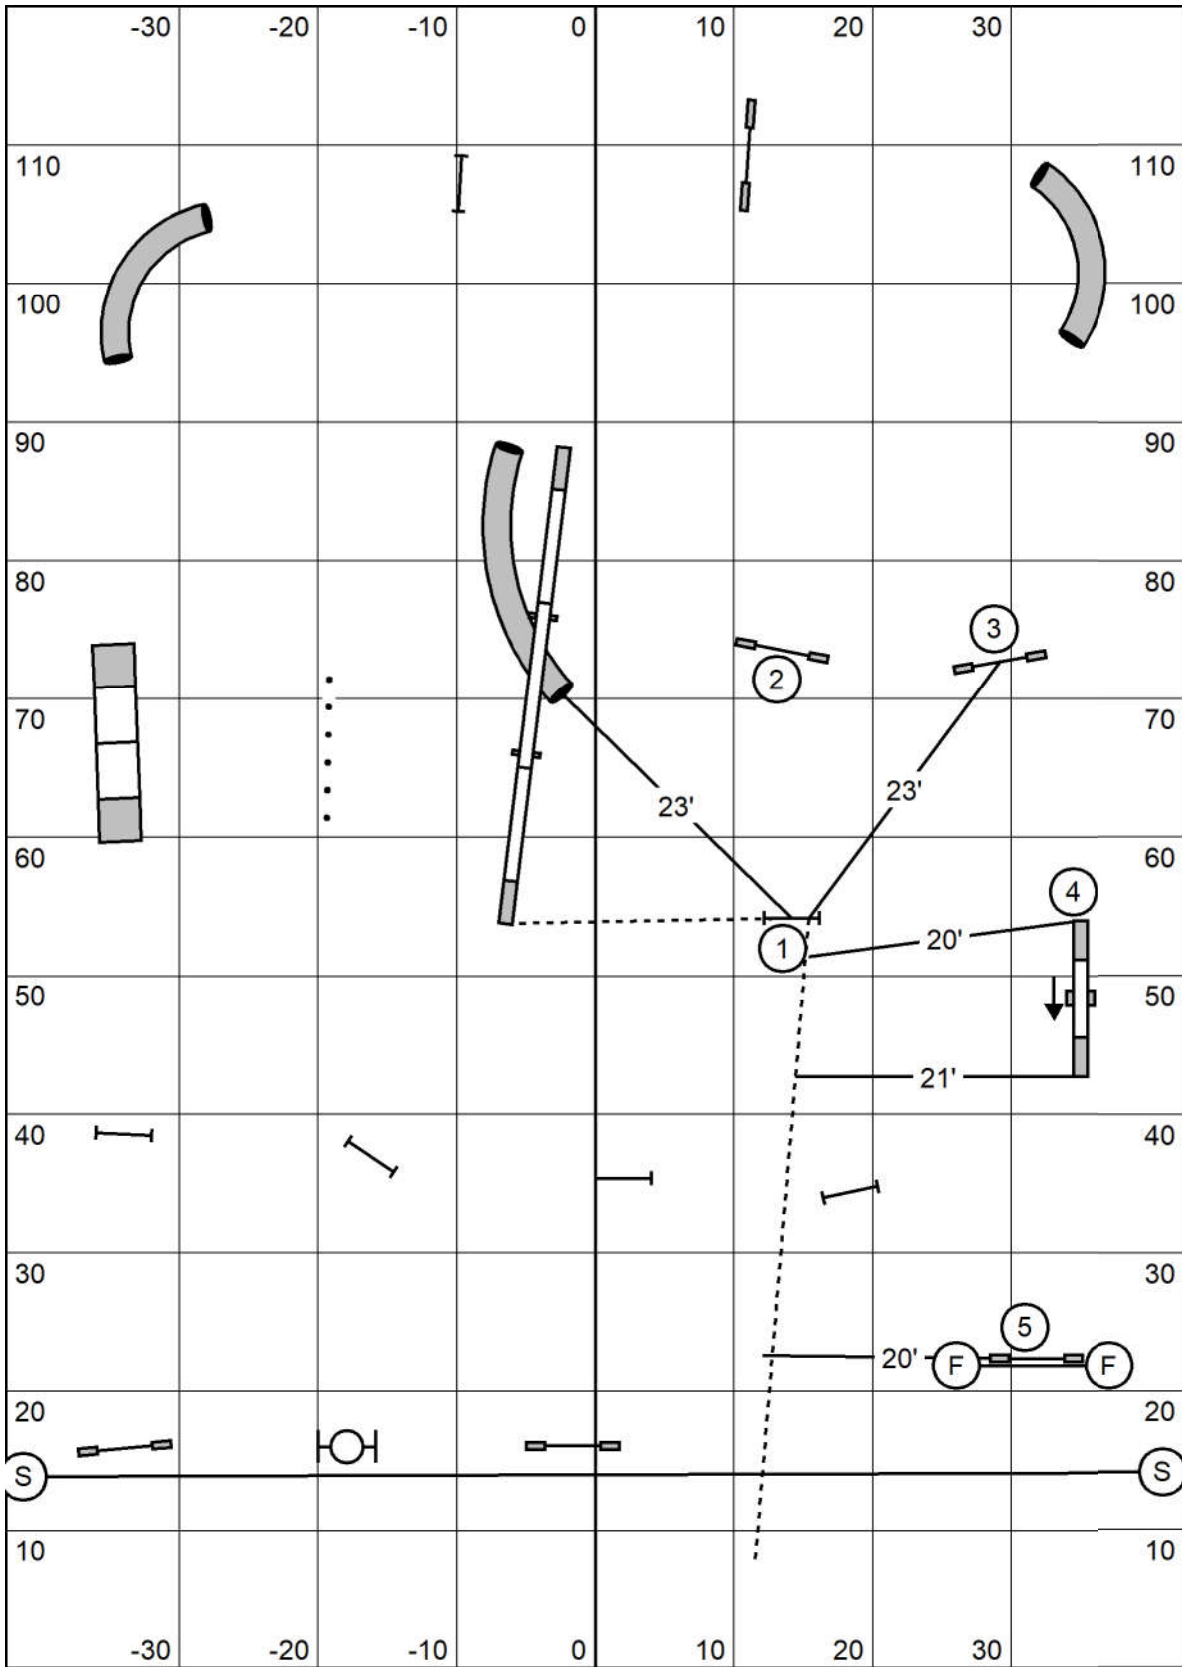

Please enter at #15

WASCUNY
Elite Regular Round 1
 Judged by: Darryl Warren
 Saturday Feb 26, 2022
 High Goal Farm
 Greenwich, Ny

WASCUNY
Elite Gamblers Round 1

Judged by: Darryl Warren
 Saturday Feb 26, 2022
 High Goal Farm
 Greenwich, Ny
 20-24"=15 16"=17 4-12"=19

Distance 2-4
 Dicrim 1-2
 Direction 2-3

WASCUNY
Open Gamblers Round 1

Judged by: Darryl Warren
 Saturday Feb 26, 2022
 High Goal Farm
 Greenwich, Ny
 20-24"=15 16"=17 4-12"=19

Distance 3-4
 Direction 2-3

Distance 2-4
 Direction 3-4
 Discrimination 3-4

WASCUNY
Open Gamblers Round 2

Distance 2-3
 Direction 2-3

Judged by: Darryl Warren
 Saturday Feb 26, 2022
 High Goal Farm
 Greenwich, Ny
 20-24"=15 16"=17 4-12"=19