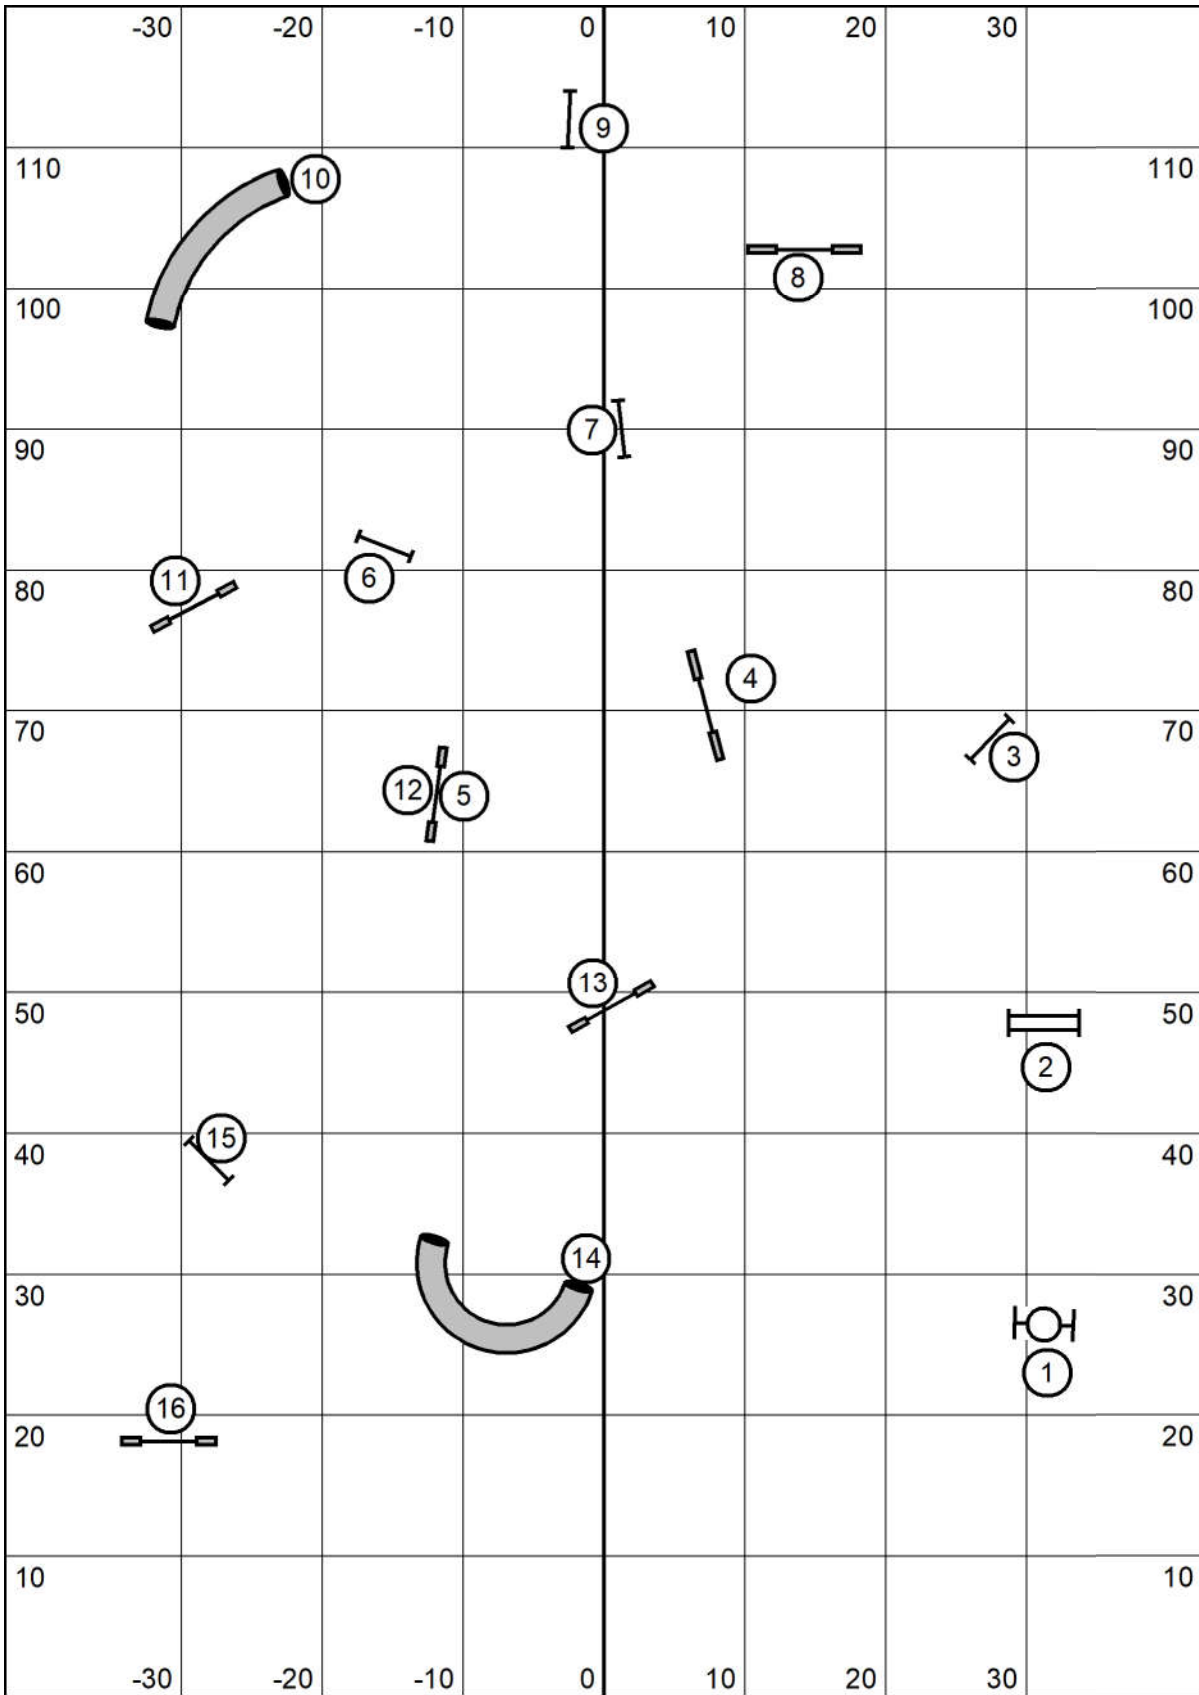

Please enter at #13

Please enter at #11

WASCUNY
Novice Jumpers
 Judged by: Darryl Warren
 Saturday Feb 26, 2022
 High Goal Farm
 Greenwich, Ny

WASCUNY Please enter at #15
Elite Jumpers
 Judged by: Darryl Warren
 Sunday Feb 27, 2022
 High Goal Farm
 Greenwich, Ny