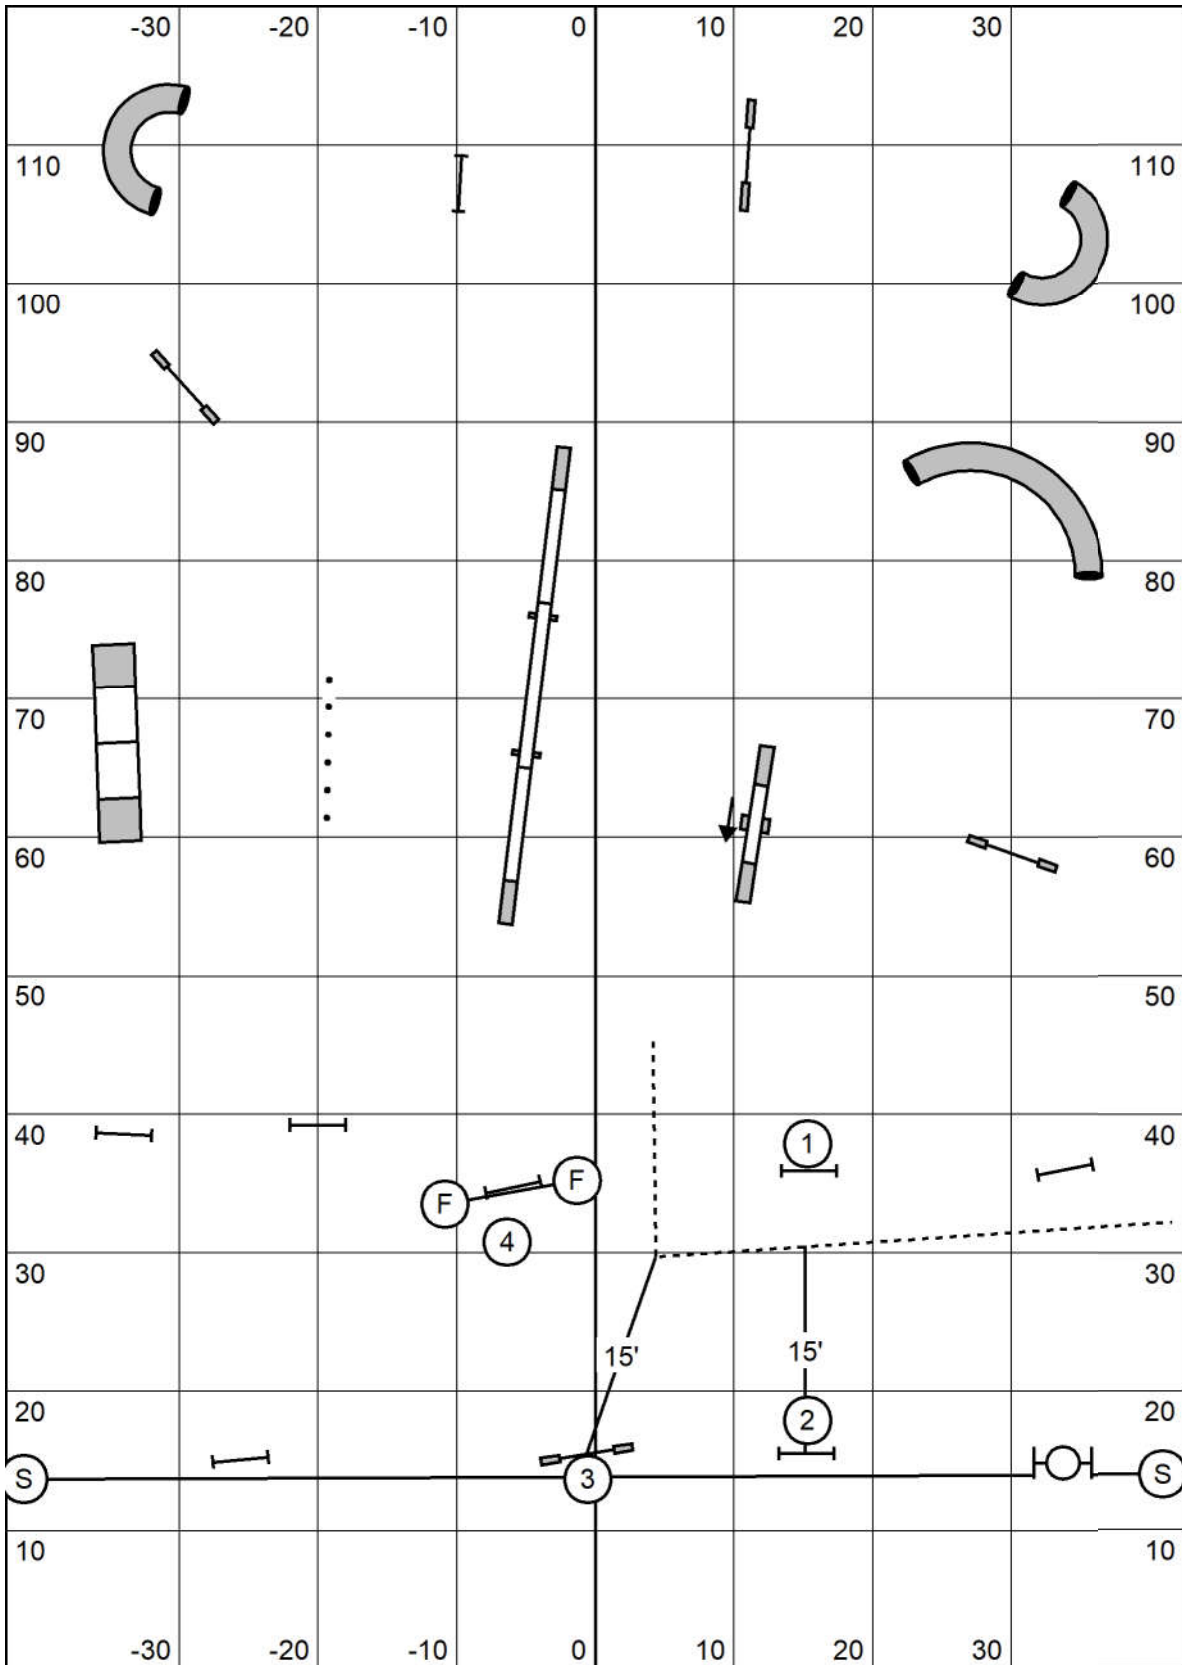

Distance 2-4
 Dicrim 1-2
 Direction 2-3

WASCUNY
Open Gamblers Round 1

Judged by: Darryl Warren
 Saturday Feb 26, 2022
 High Goal Farm
 Greenwich, Ny
 20-24"=15 16"=17 4-12"=19

Distance 3-4
 Direction 2-3

Distance 2-4
 Direction 3-4
 Discrimination 3-4

WASCUNY
Open Gamblers Round 2

Distance 2-3
 Direction 2-3

Judged by: Darryl Warren
 Saturday Feb 26, 2022
 High Goal Farm
 Greenwich, Ny
 20-24"=15 16"=17 4-12"=19