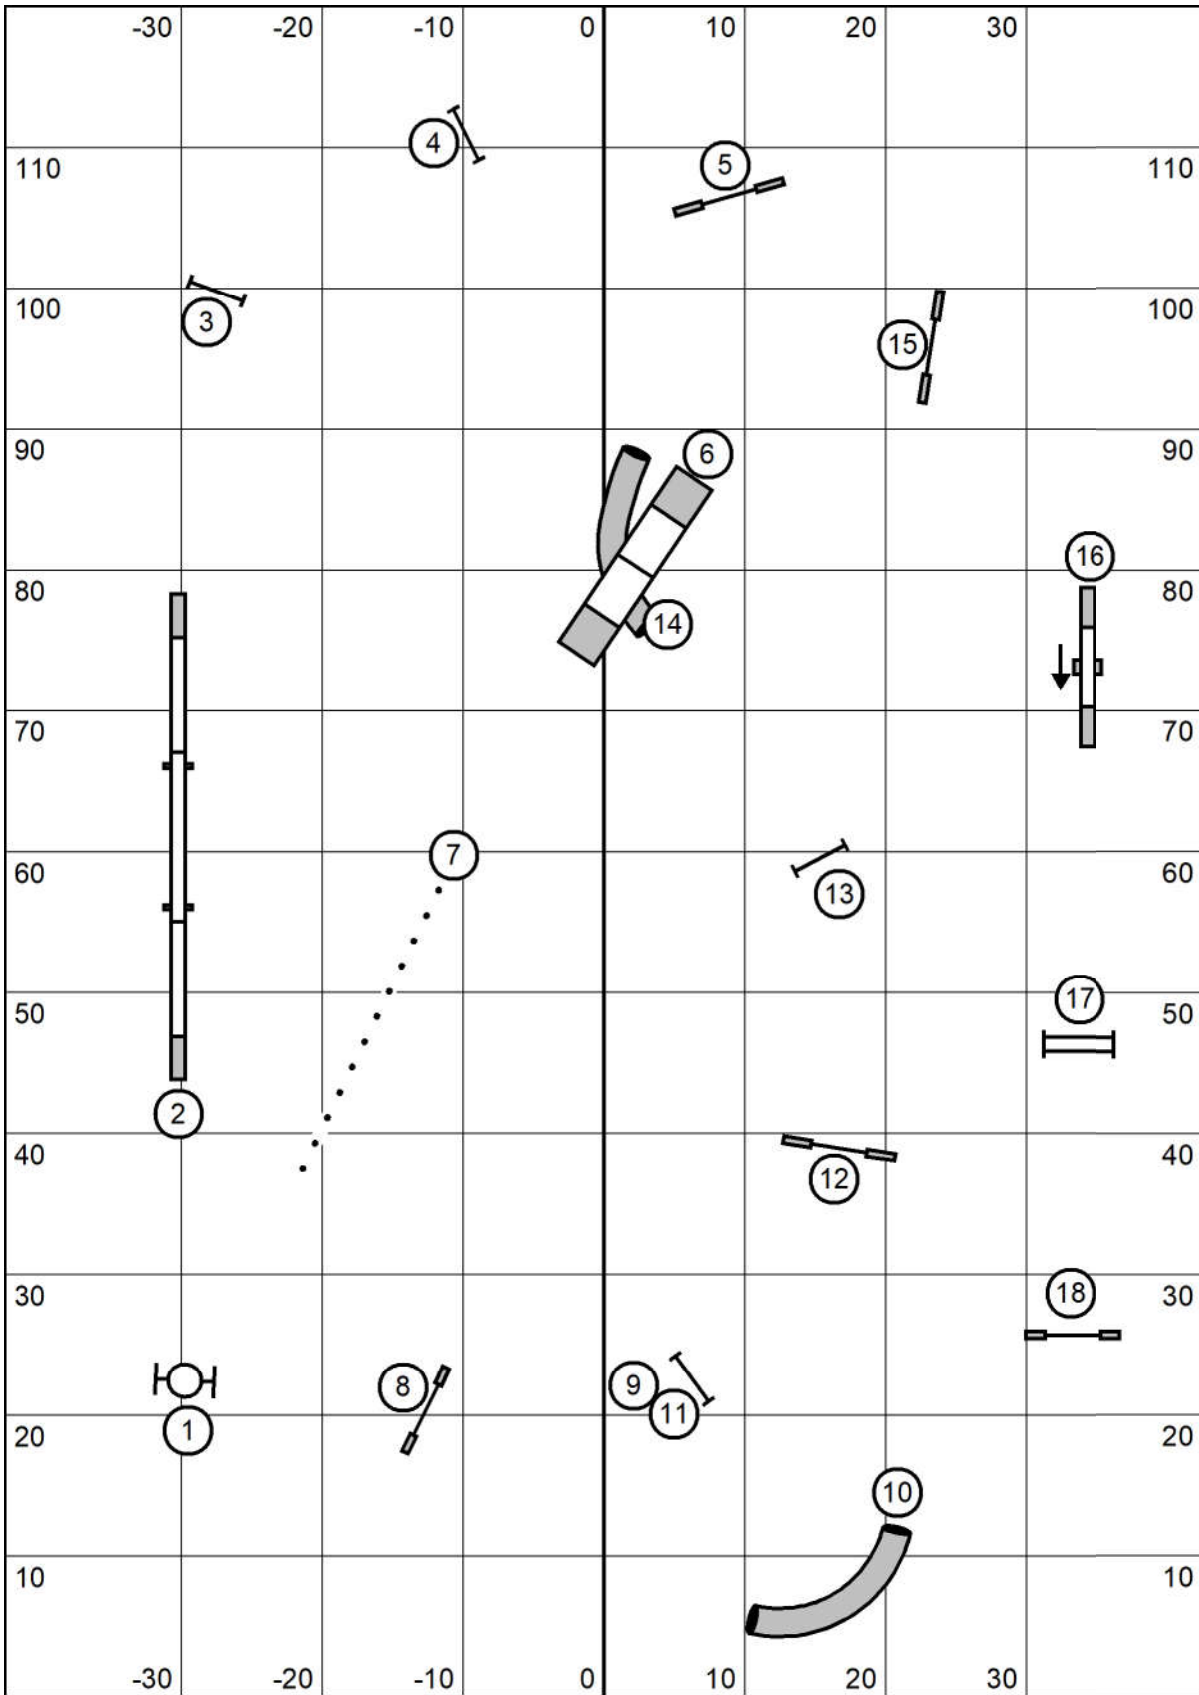

WASCUNY
Open Regular Round 2
Judged by: Darryl Warren
Sunday Feb 27, 2022
High Goal Farm
Greenwich, Ny

Please enter at #15