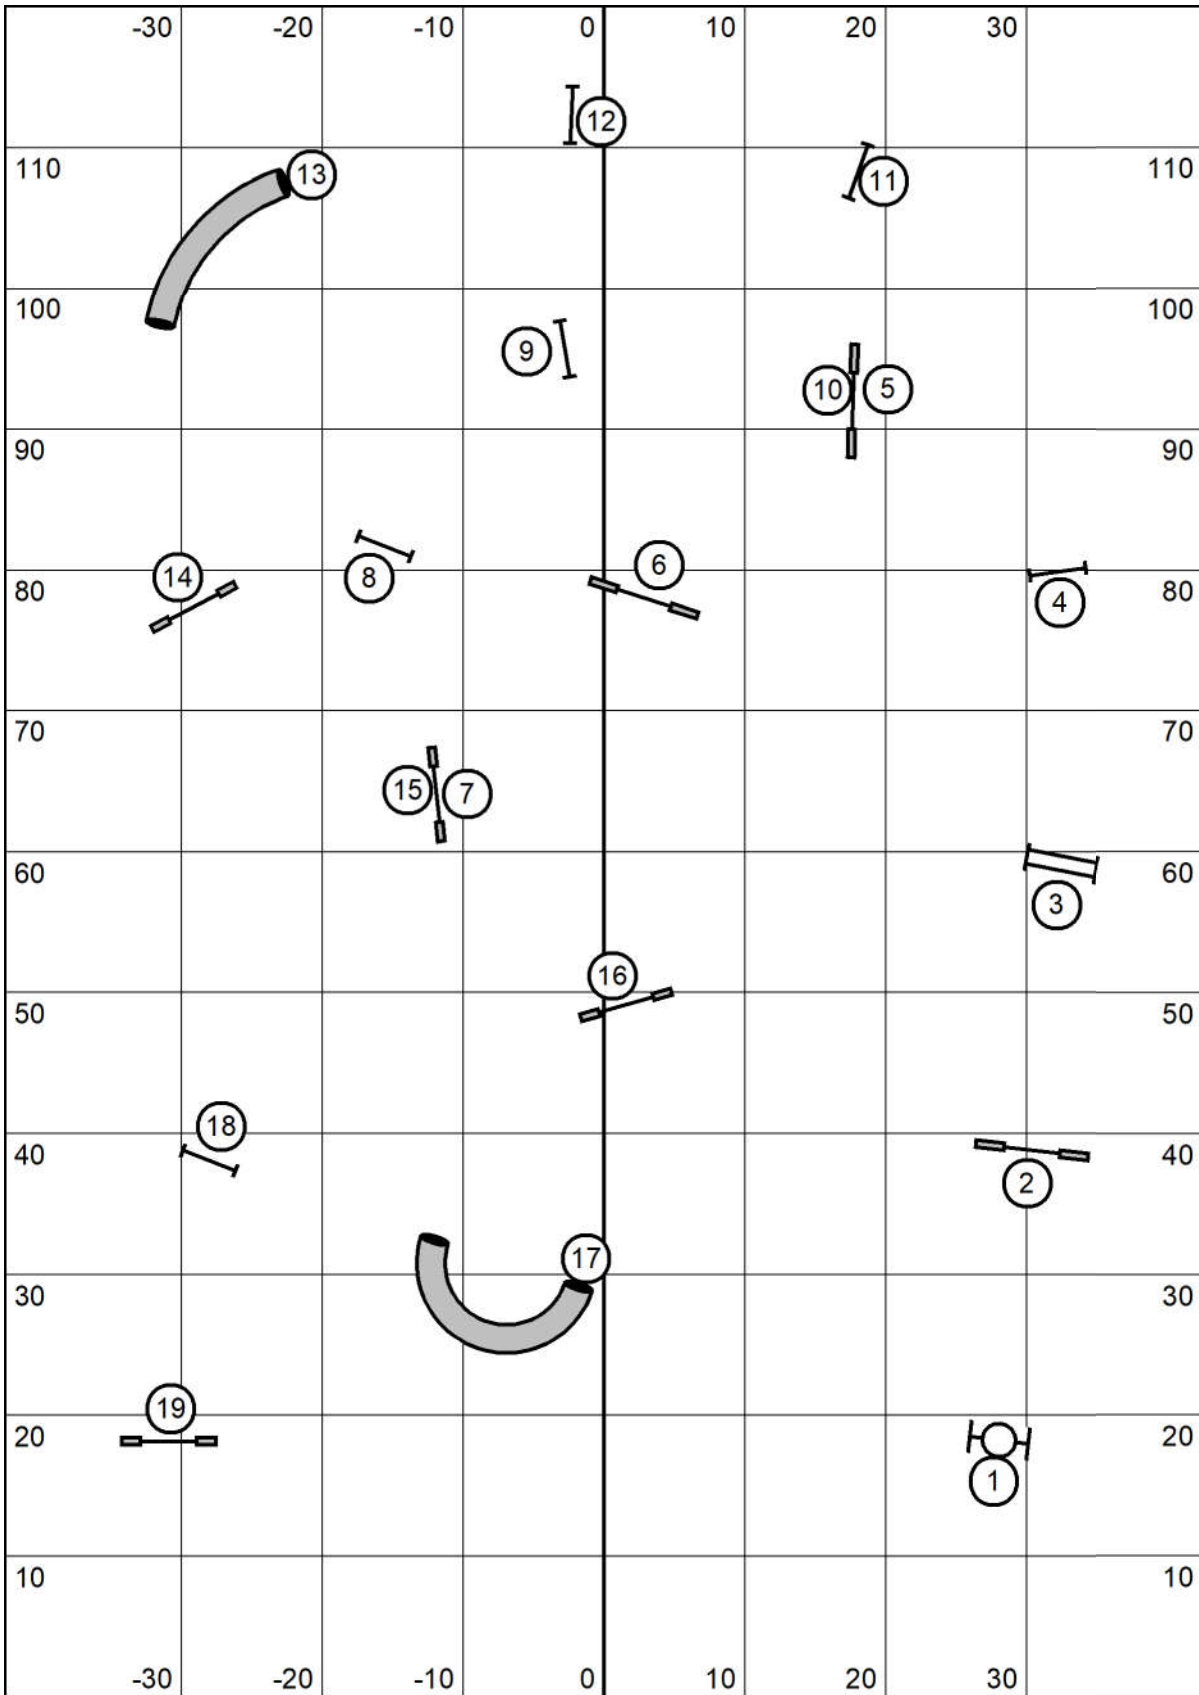

WASCUNY Please enter at #15
Elite Jumpers
Judged by: Darryl Warren
Sunday Feb 27, 2022
High Goal Farm
Greenwich, Ny