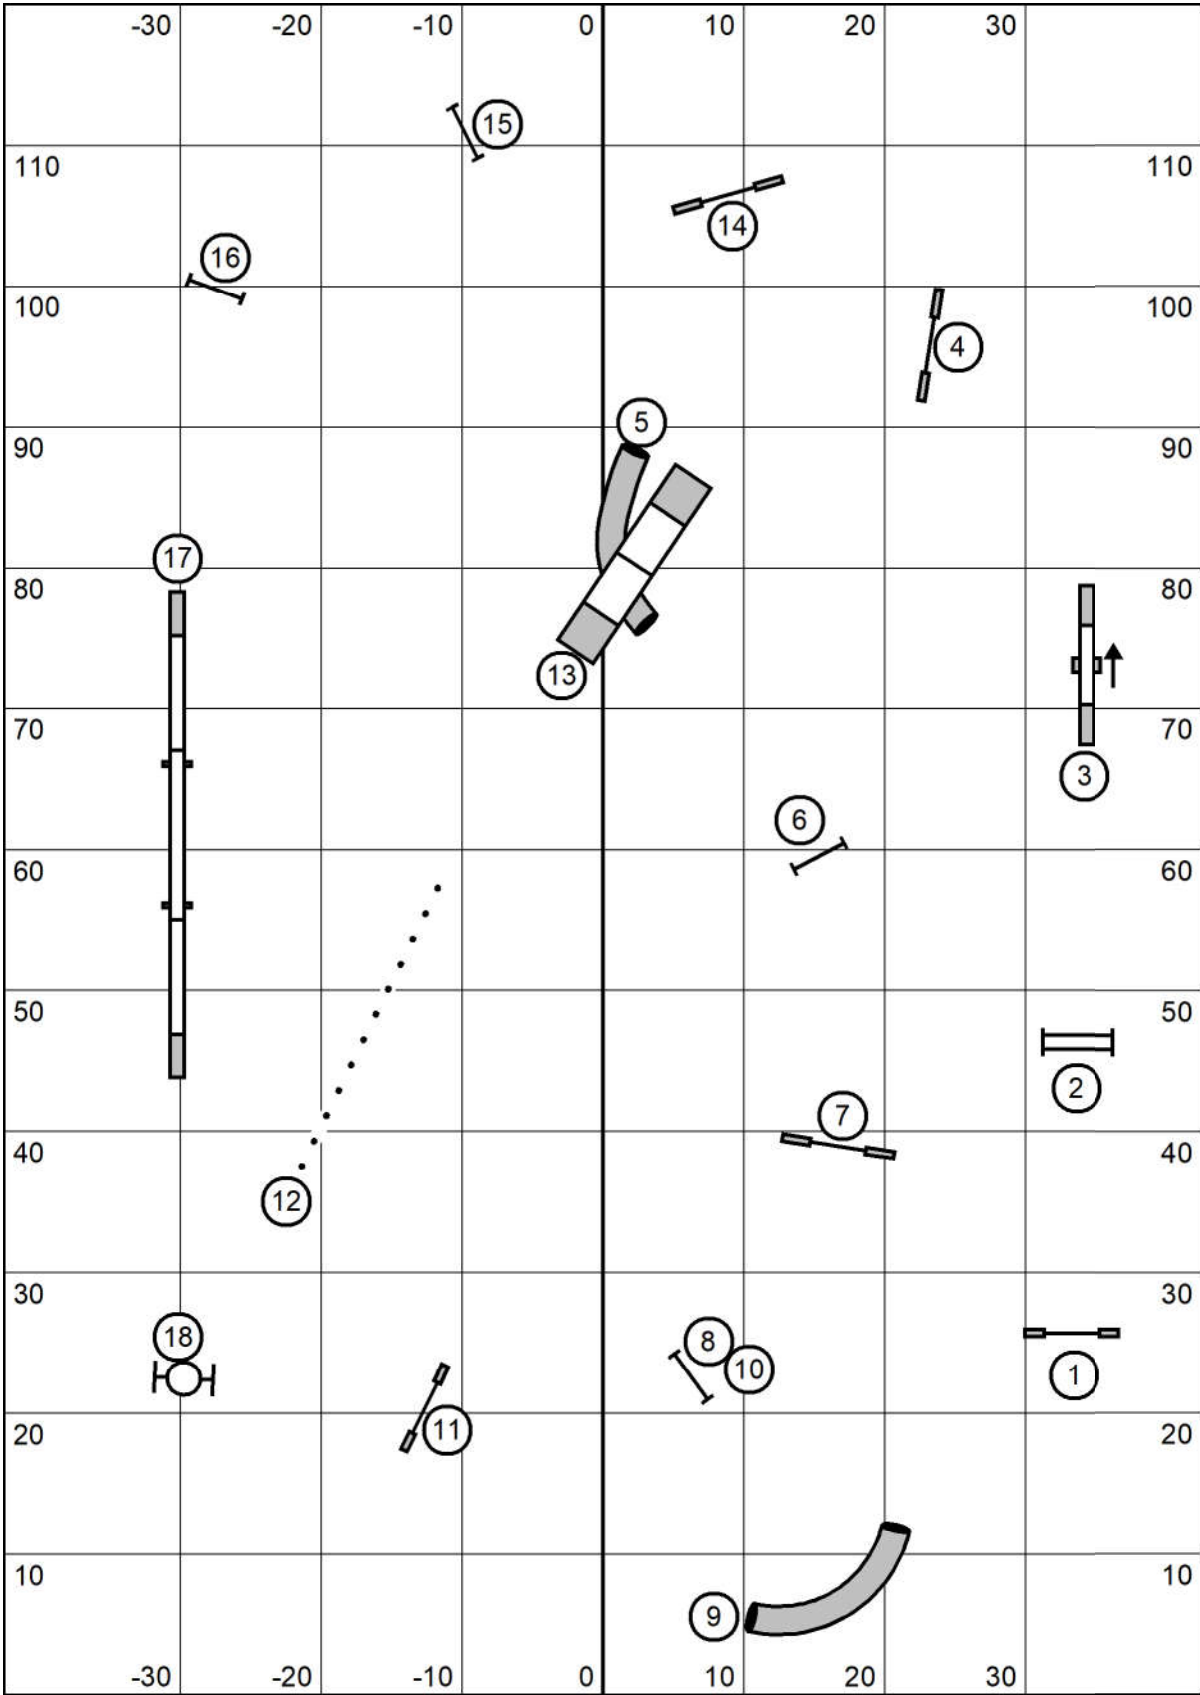

WASCUNY
Open Regular Round 1
Judged by: Darryl Warren
Sunday Feb 27, 2022
High Goal Farm
Greenwich, Ny

Please enter at #15