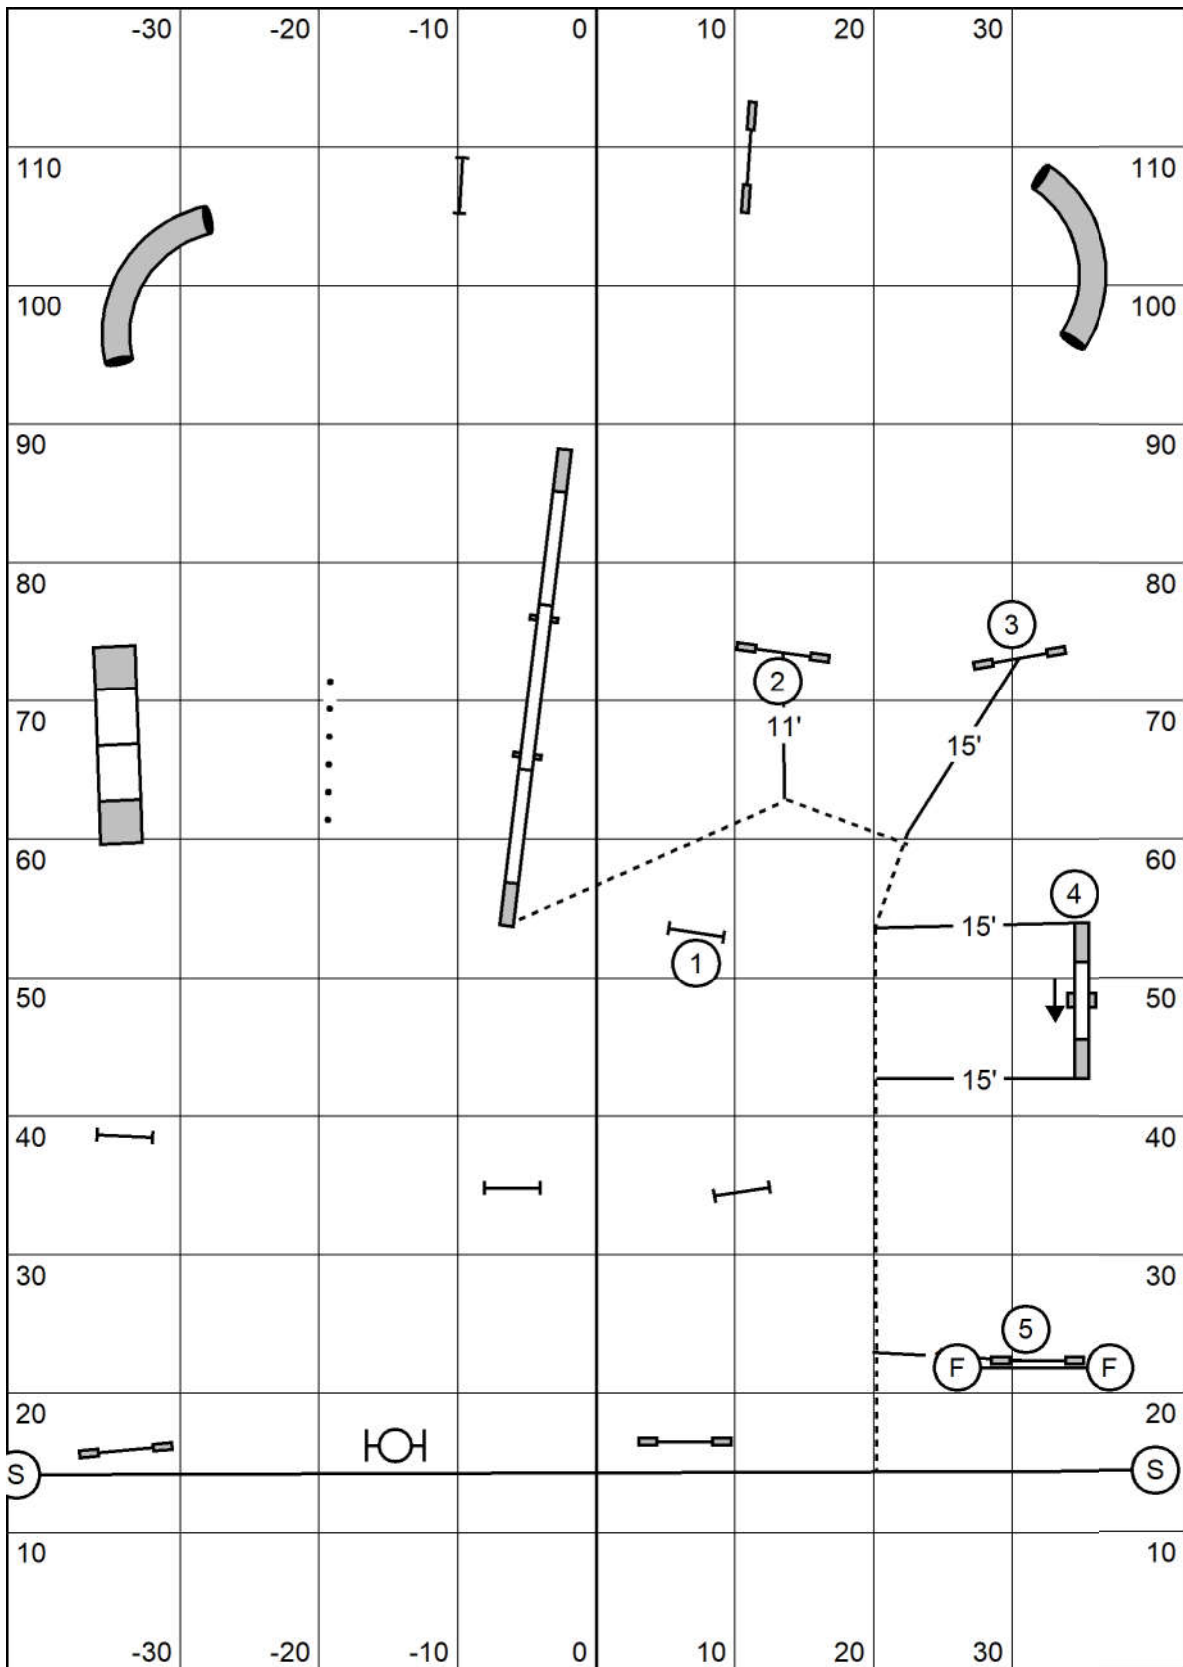

Please enter at #15

WASCUNY
Elite Regular Round 1
 Judged by: Darryl Warren
 Saturday Feb 26, 2022
 High Goal Farm
 Greenwich, Ny

WASCUNY
Elite Gamblers Round 1

Judged by: Darryl Warren
 Saturday Feb 26, 2022
 High Goal Farm
 Greenwich, Ny
 20-24"=15 16"=17 4-12"=19

Distance 2-4
 Dicrim 1-2
 Direction 2-3

WASCUNY
Open Gamblers Round 1

Judged by: Darryl Warren
 Saturday Feb 26, 2022
 High Goal Farm
 Greenwich, Ny
 20-24"=15 16"=17 4-12"=19

Distance 3-4
 Direction 2-3

Distance 2-4
 Direction 3-4
 Discrimination 3-4

WASCUNY
Open Gamblers Round 2

Distance 2-3
 Direction 2-3

Judged by: Darryl Warren
 Saturday Feb 26, 2022
 High Goal Farm
 Greenwich, Ny
 20-24"=15 16"=17 4-12"=19