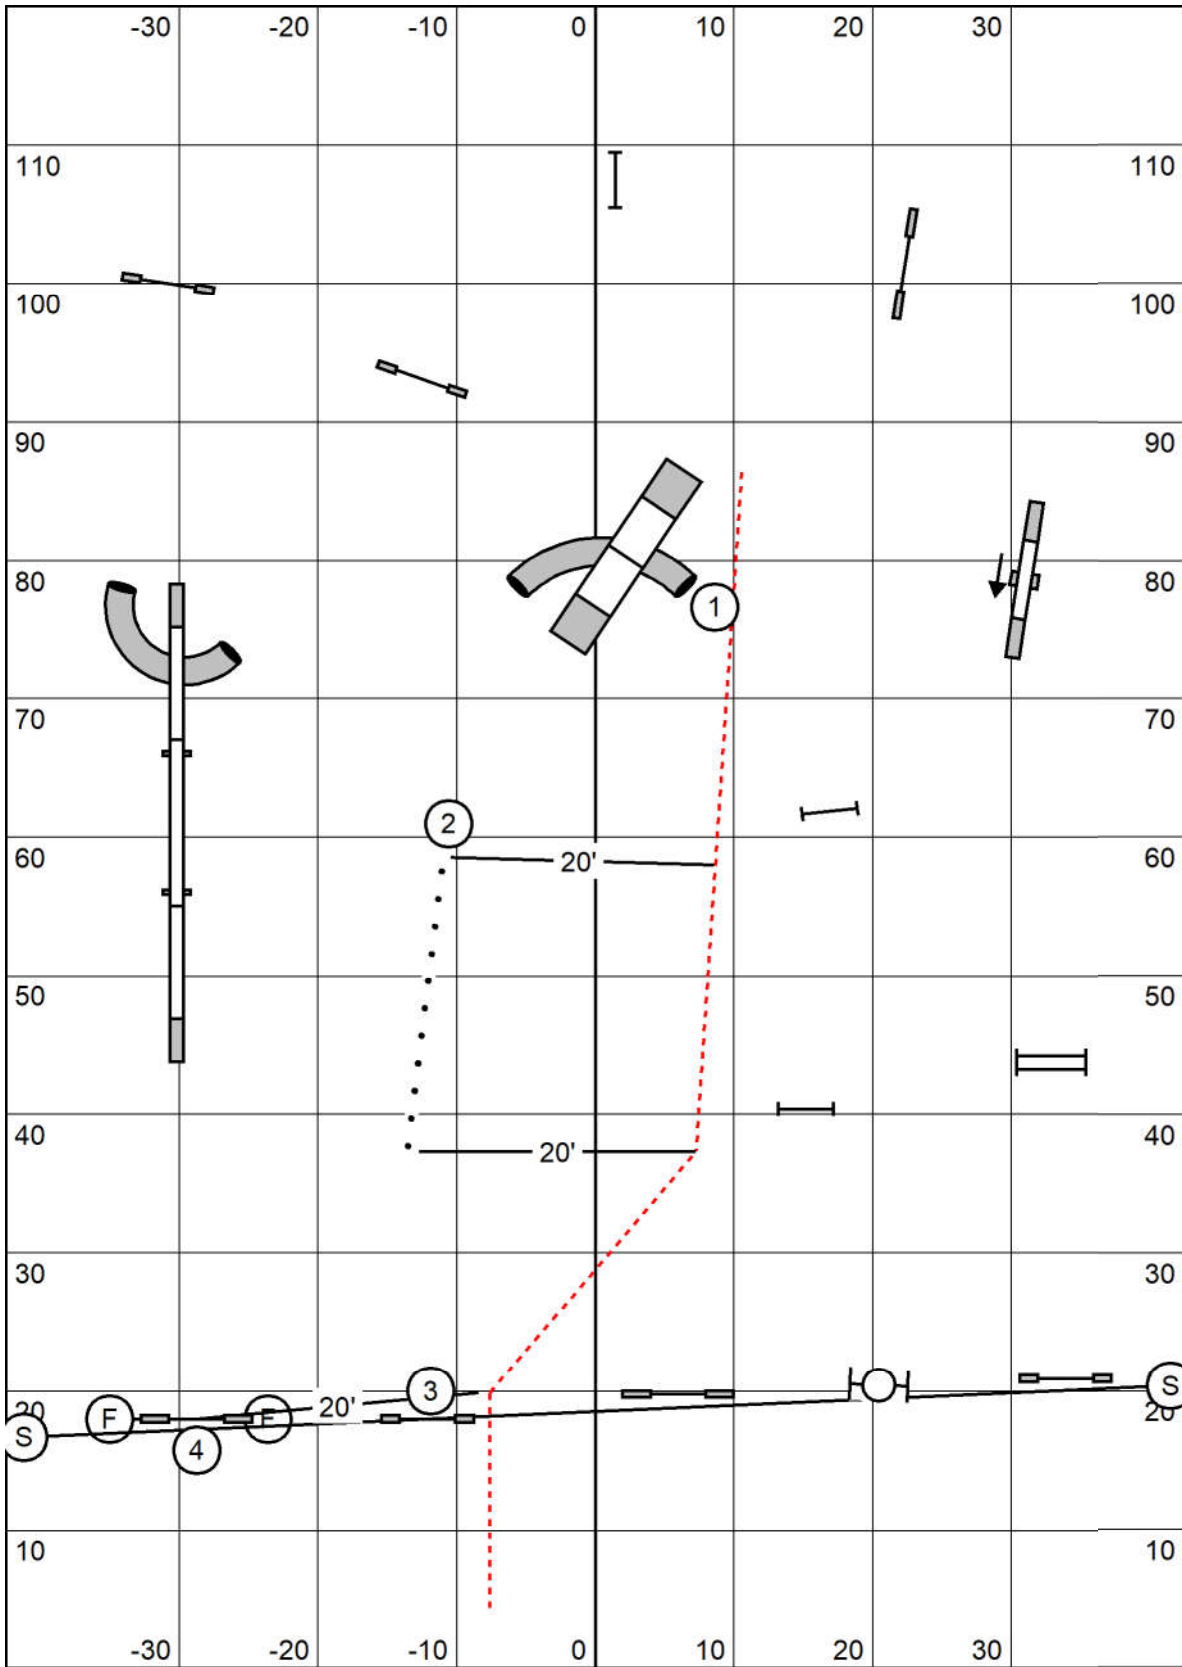

WASCUNY
Elite Gamblers Round 2

Judged by: Darryl Warren
Sunday Feb 27, 2022
High Goal Farm
Greenwich, Ny
20-24"=16 16"=18 4-12"=20

Distance 2 & 4
Dicrim 1-2
Direction 3-4