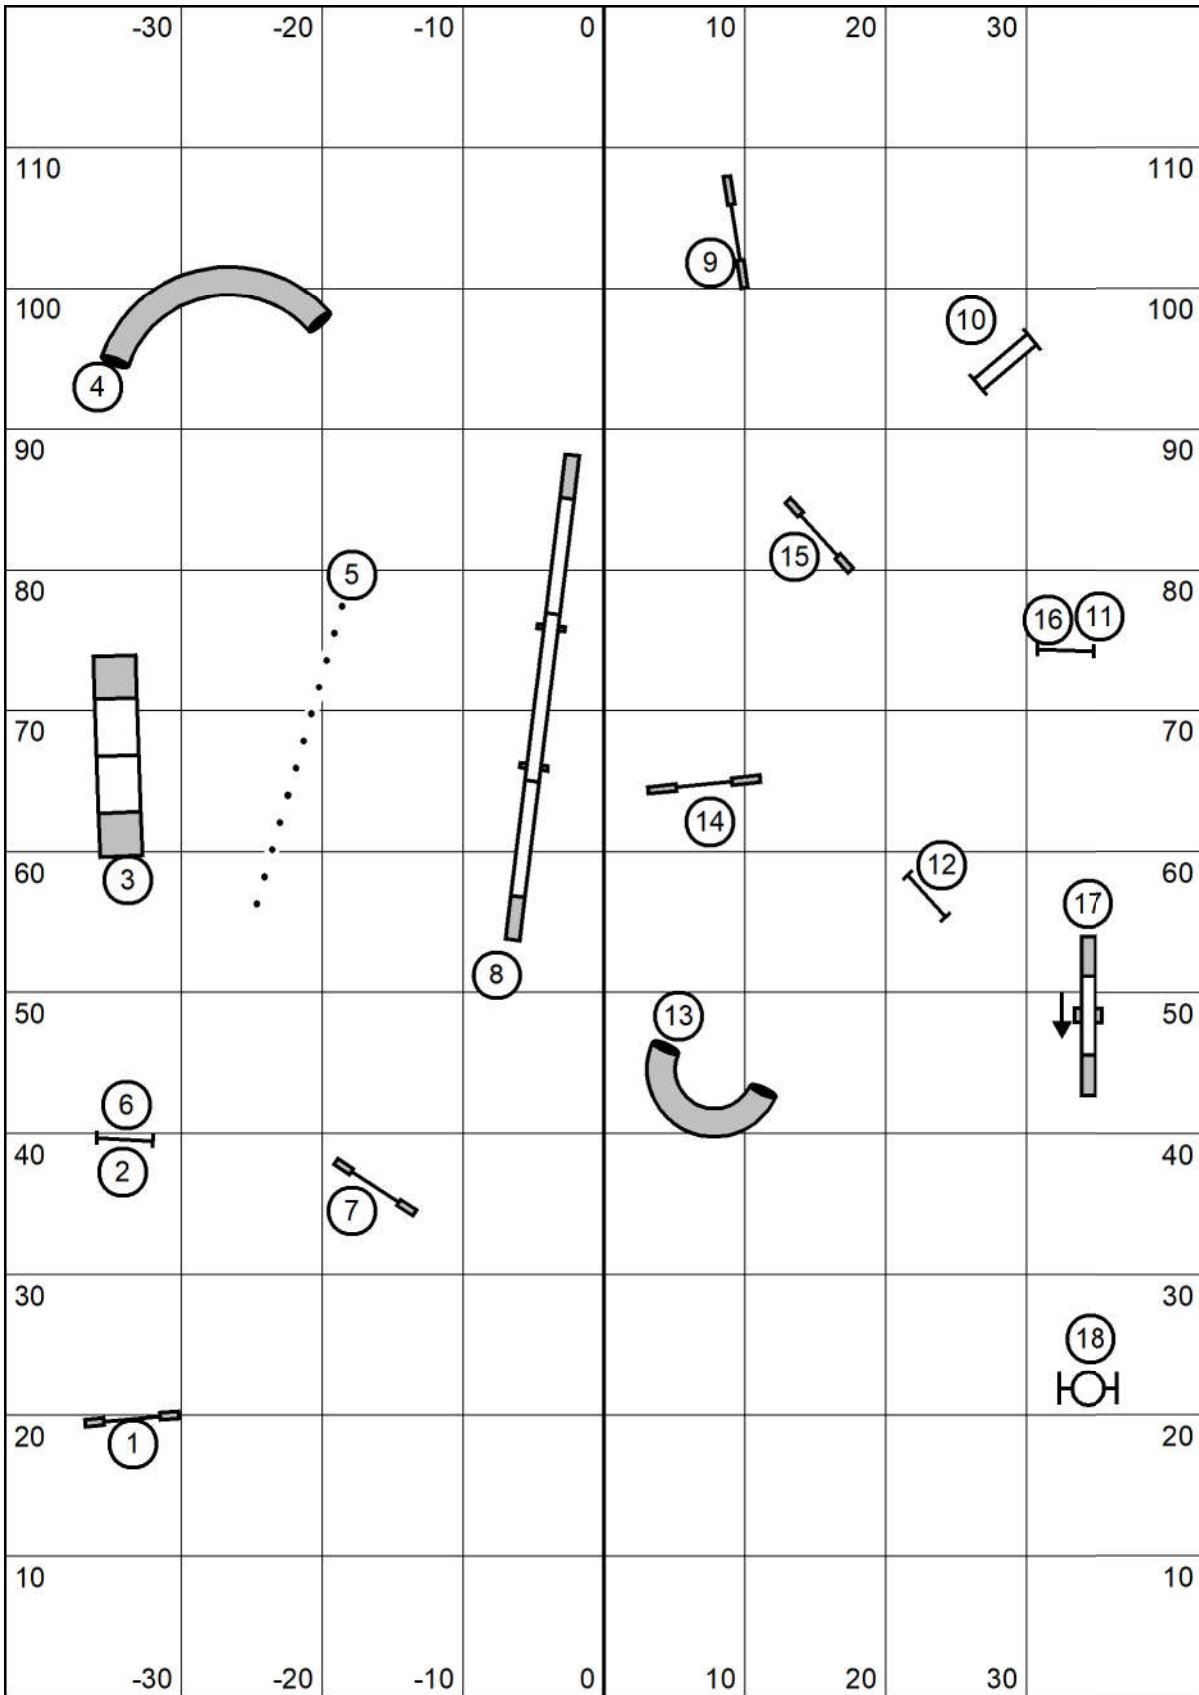

WASCUNY
Open Regular Round 1
Judged by: Darryl Warren
Saturday Feb 26, 2022
High Goal Farm
Greenwich, Ny

Please enter at #15