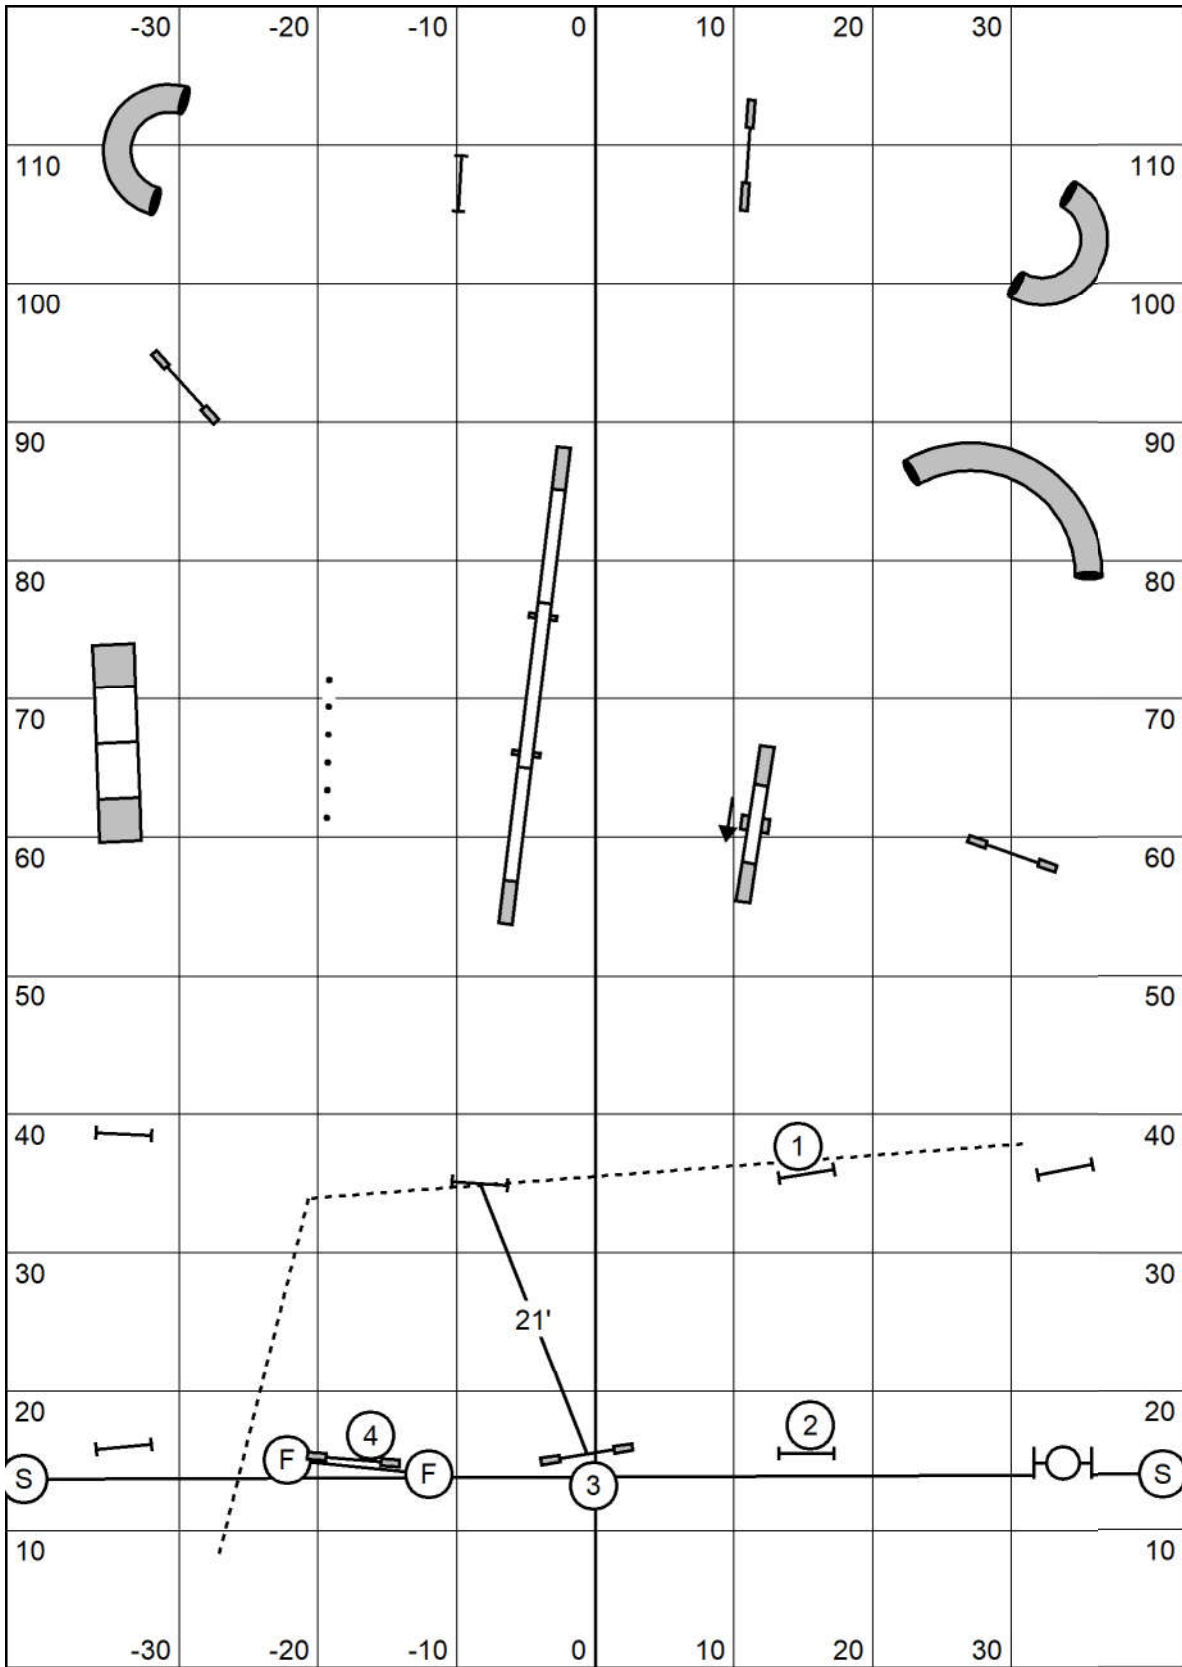

WASCUNY
Elite Gamblers Round 2

Judged by: Darryl Warren
Saturday Feb 26, 2022
High Goal Farm
Greenwich, Ny
20-24"=15 16"=17 4-12"=19

Distance 2-4
Direction 3-4
Discrimination 3-4