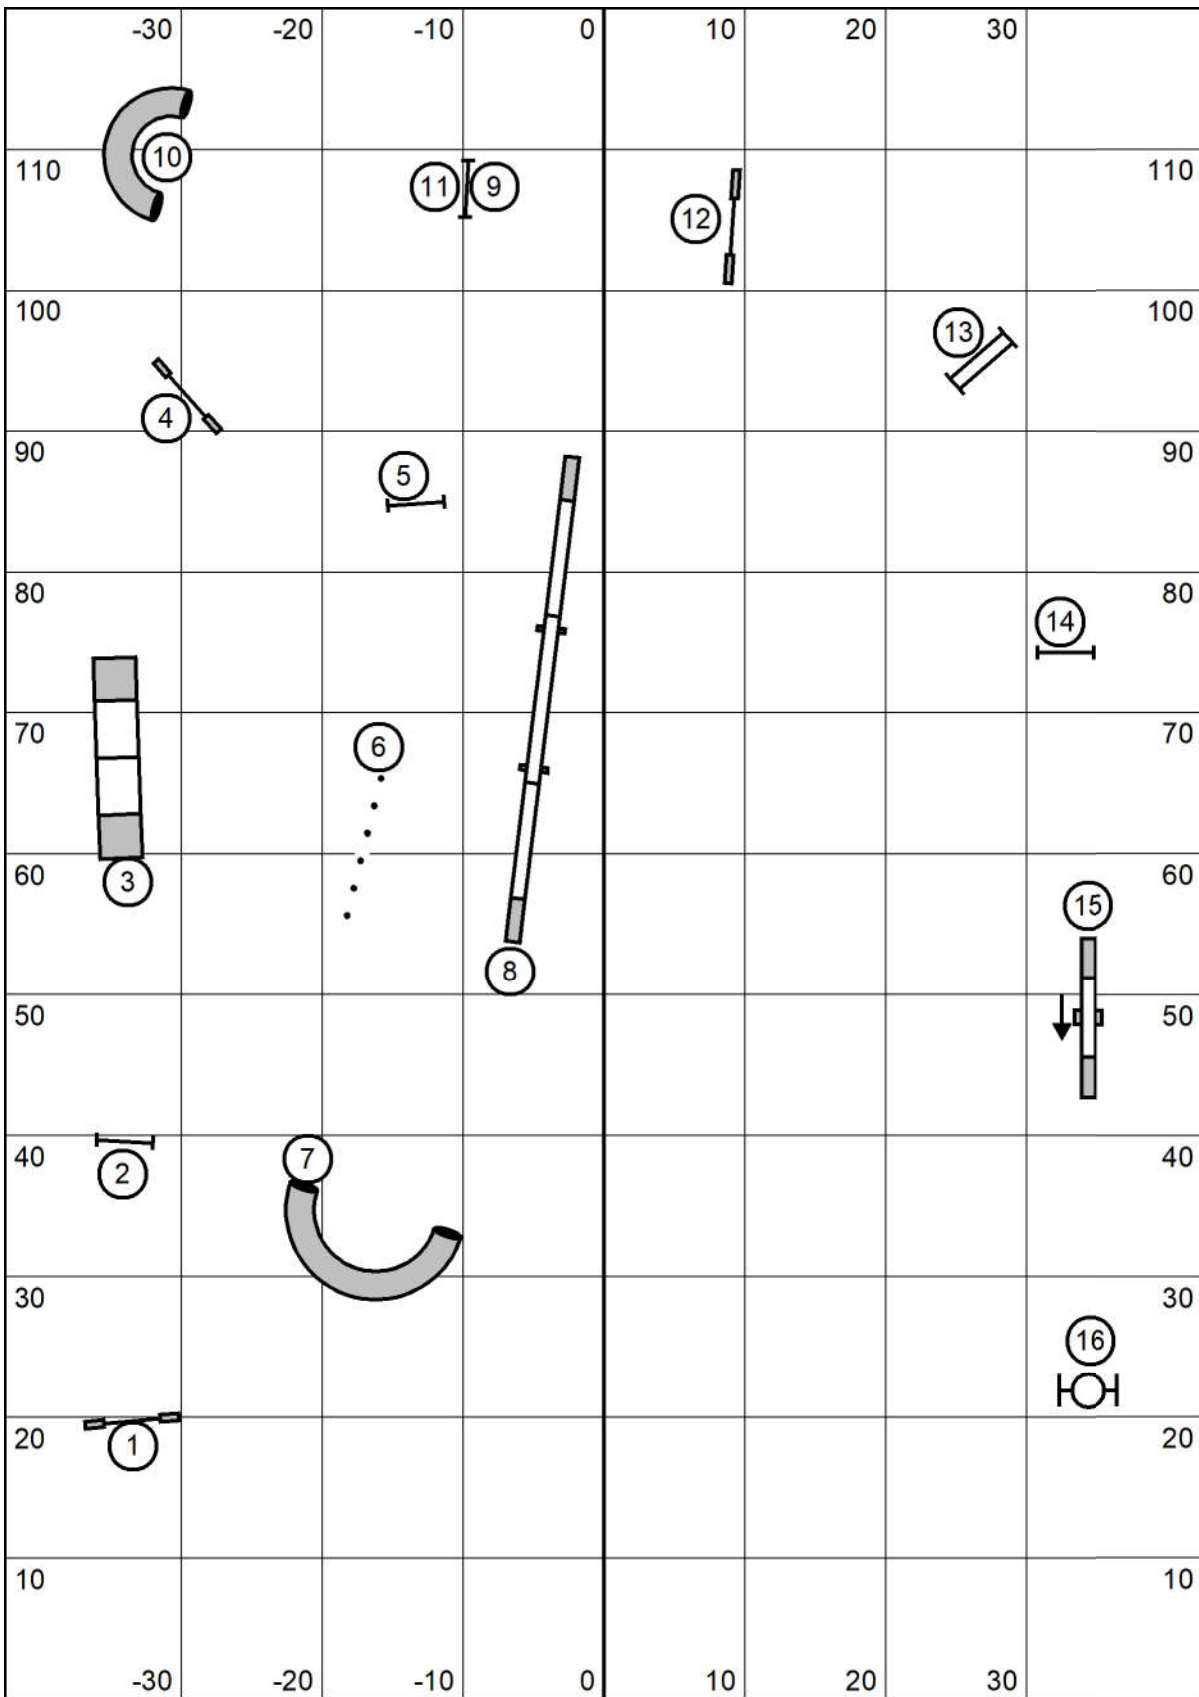

Please enter at #13

WASCUNY
Novice Regular Round 2
Judged by: Darryl Warren
Saturday Feb 26, 2022
High Goal Farm
Greenwich, Ny