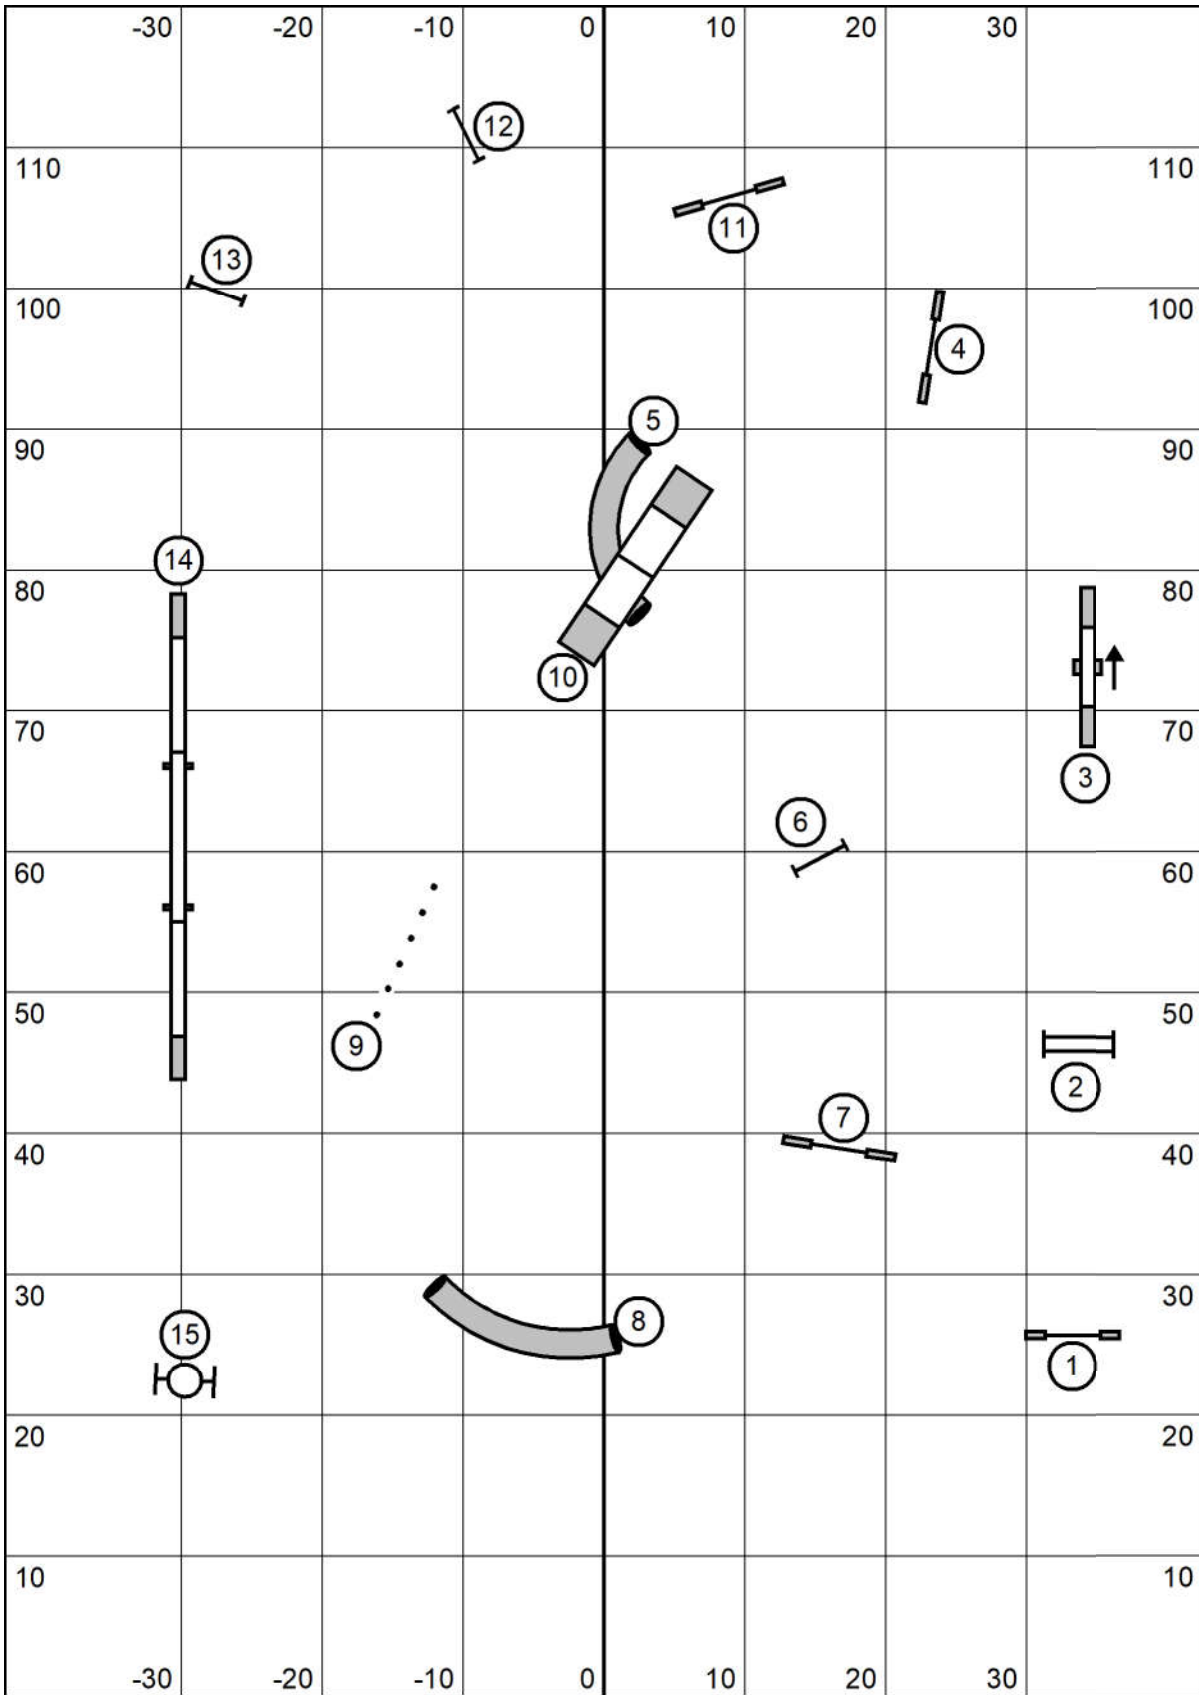

Please enter at #15

WASCUNY
Open Regular Round 2
 Judged by: Darryl Warren
 Sunday Feb 27, 2022
 High Goal Farm
 Greenwich, Ny

Please enter at #15

Please enter at #12

WASCUNY
Novice Regular Round 1

Judged by: Darryl Warren
 Sunday Feb 27, 2022
 High Goal Farm
 Greenwich, Ny