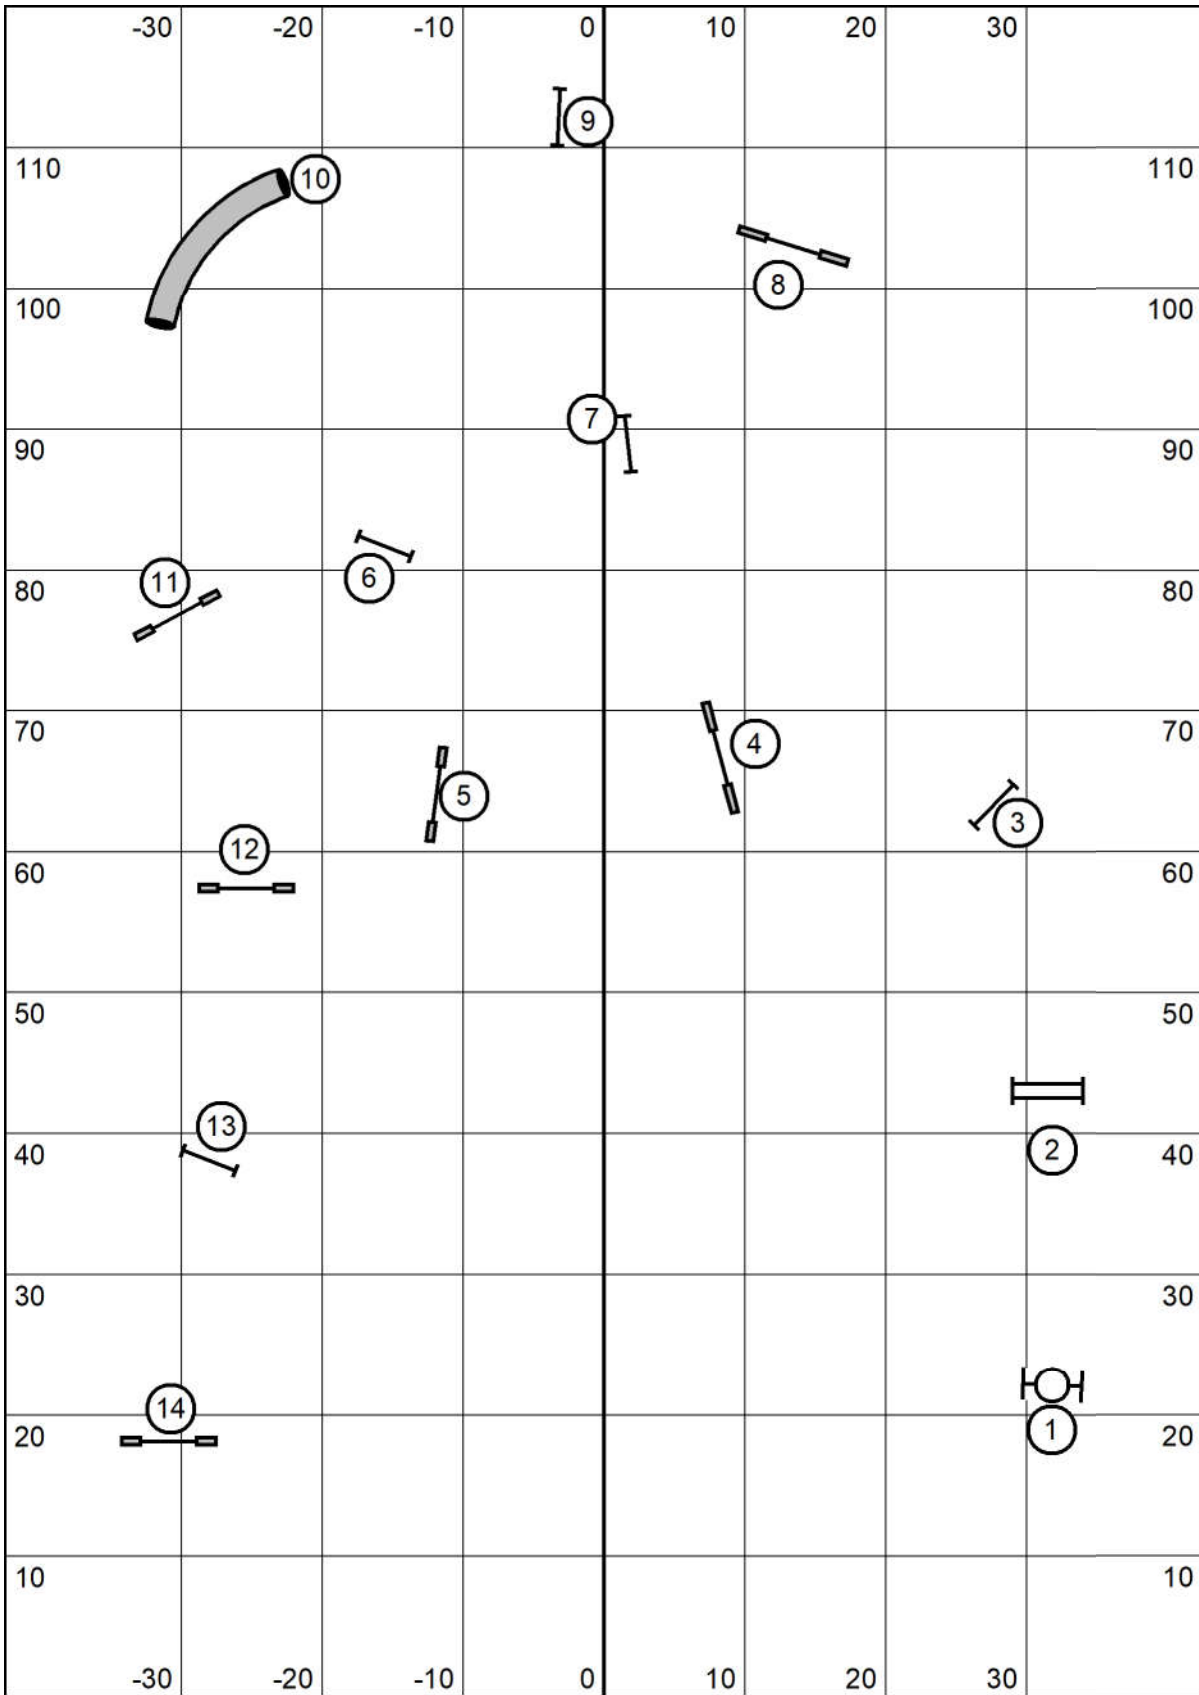

WASCUNY
Novice Jumpers
Judged by: Darryl Warren
Sunday Feb 27, 2022
High Goal Farm
Greenwich, Ny

Please enter at #11