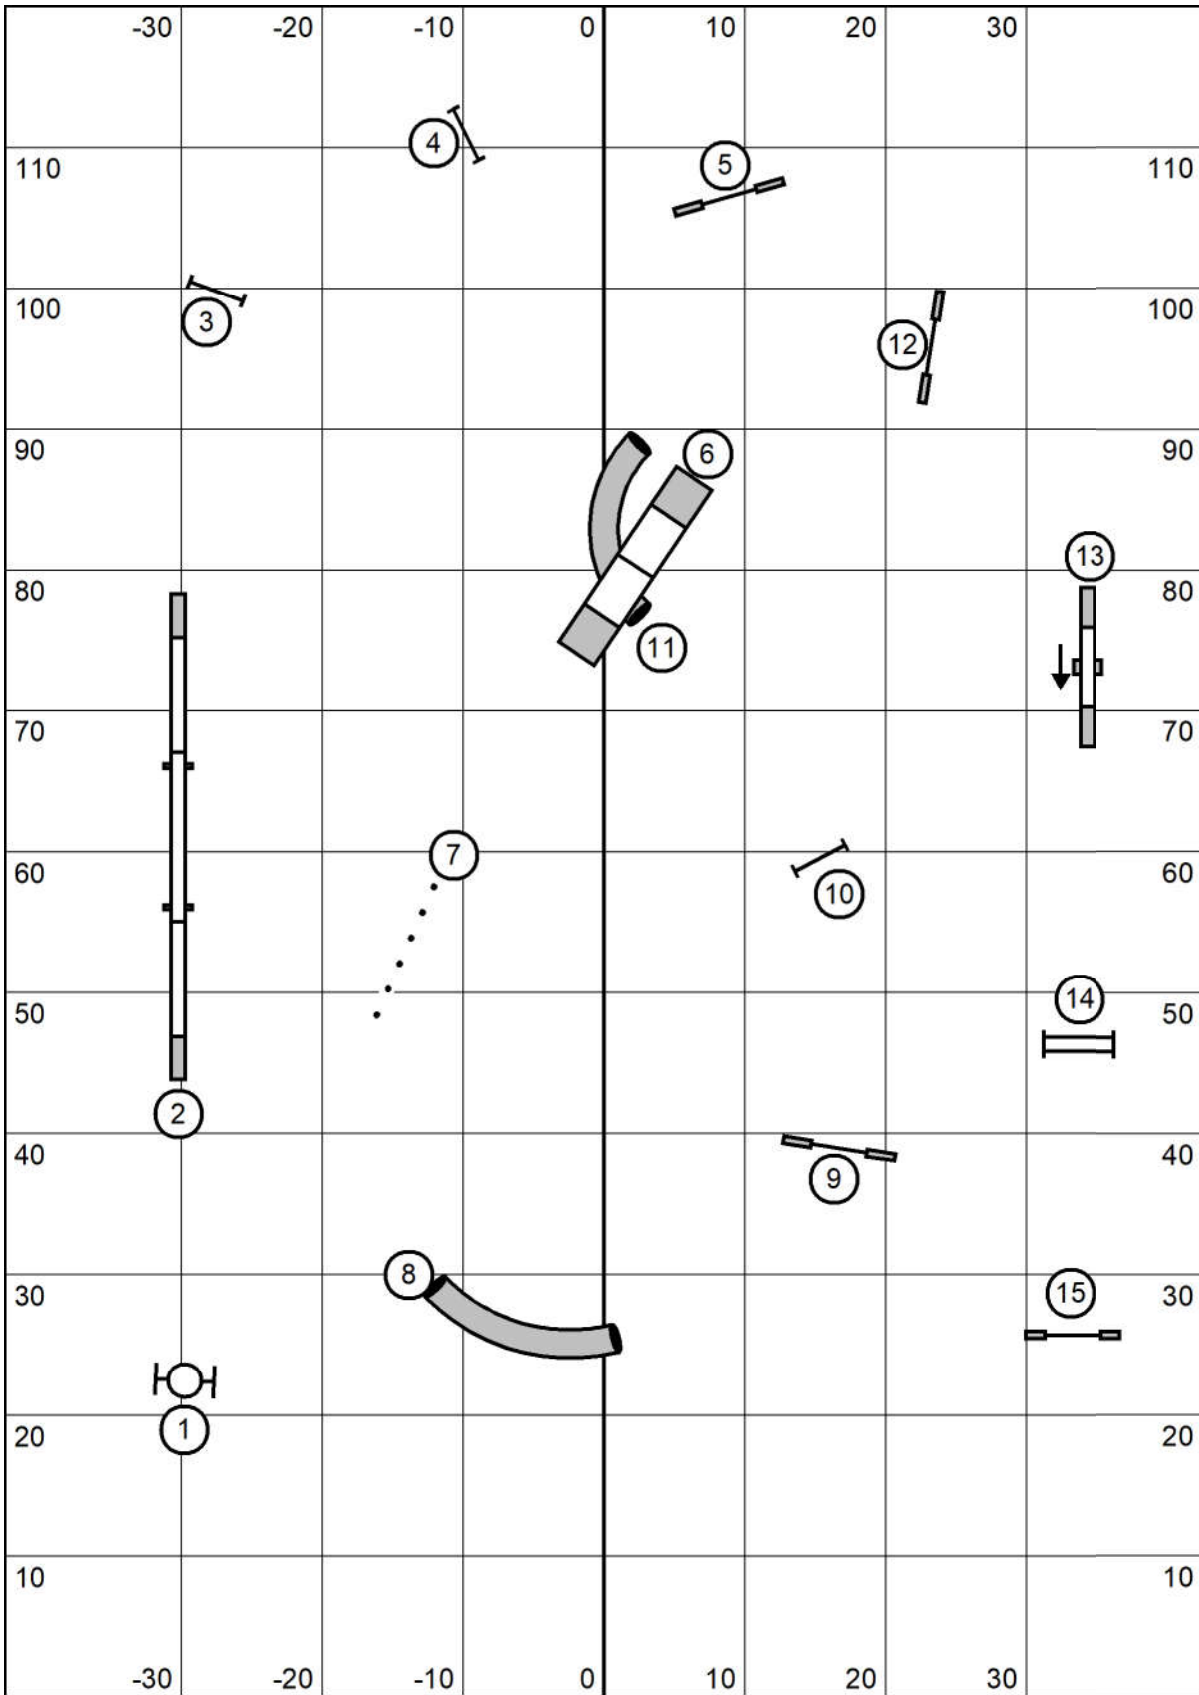

Please enter at #12

WASCUNY
Novice Regular Round 1

Judged by: Darryl Warren
Sunday Feb 27, 2022
High Goal Farm
Greenwich, Ny