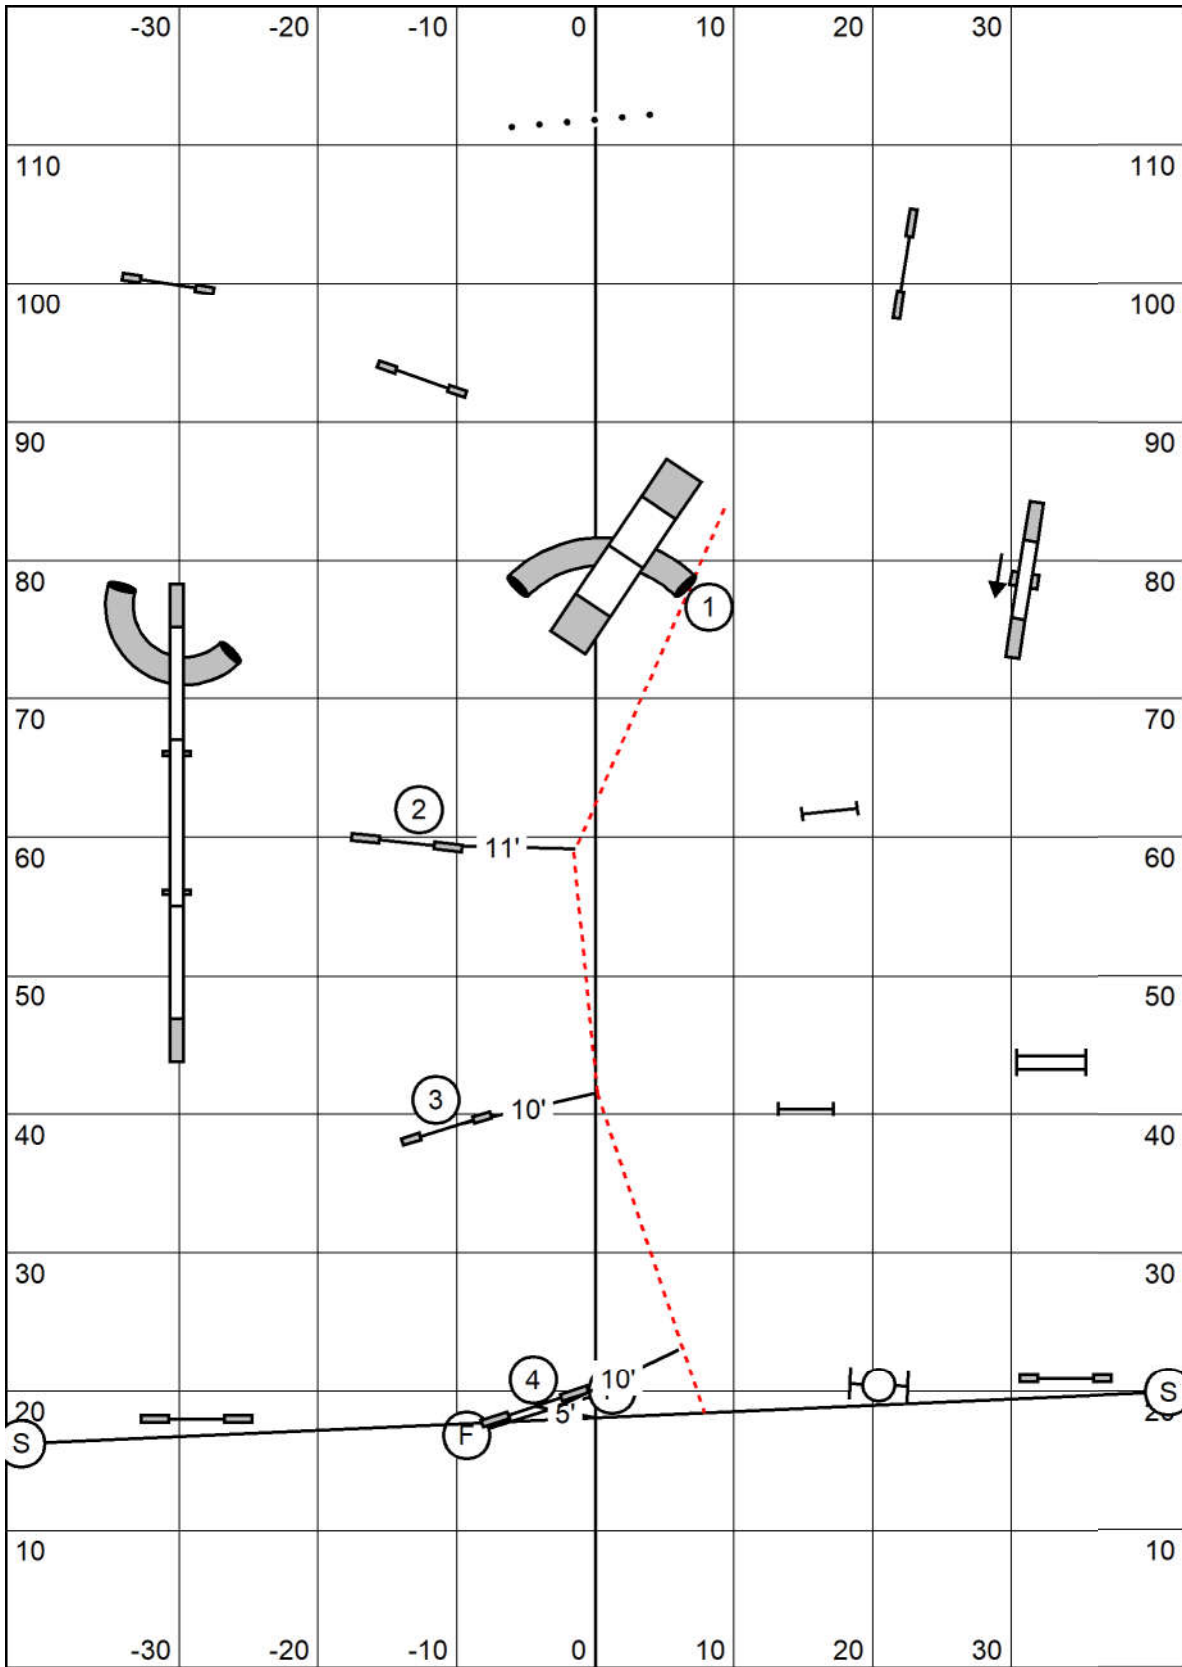

WASCUNY
Open Gamblers Round 1

Judged by: Darryl Warren
 Sunday Feb 27, 2022
 High Goal Farm
 Greenwich, Ny
 20-24"=15 16"=17 4-12"=19

Distance 2 & 3
 Dicrim 3-4

Blue line Circles
 Red Line Squares

WASCUNY
Novice Gamblers Round 1

Judged by: Darryl Warren
 Sunday Feb 27, 2022
 High Goal Farm
 Greenwich, Ny
 20-24"=15 16"=17 4-12"=19

Distance 1-3

WASCUNY
Elite Gamblers Round 2

Judged by: Darryl Warren
 Sunday Feb 27, 2022
 High Goal Farm
 Greenwich, Ny
 20-24"=16 16"=18 4-12"=20

Distance 2 & 4
 Dicrim 1-2
 Direction 3-4

WASCUNY
Open Gamblers Round 2

Judged by: Darryl Warren
 Sunday Feb 27, 2022
 High Goal Farm
 Greenwich, Ny
 20-24"=15 16"=17 4-12"=19

Distance 2 & 3
 Dicrim 1-2

WASCUNY
Novice Gamblers Round 2