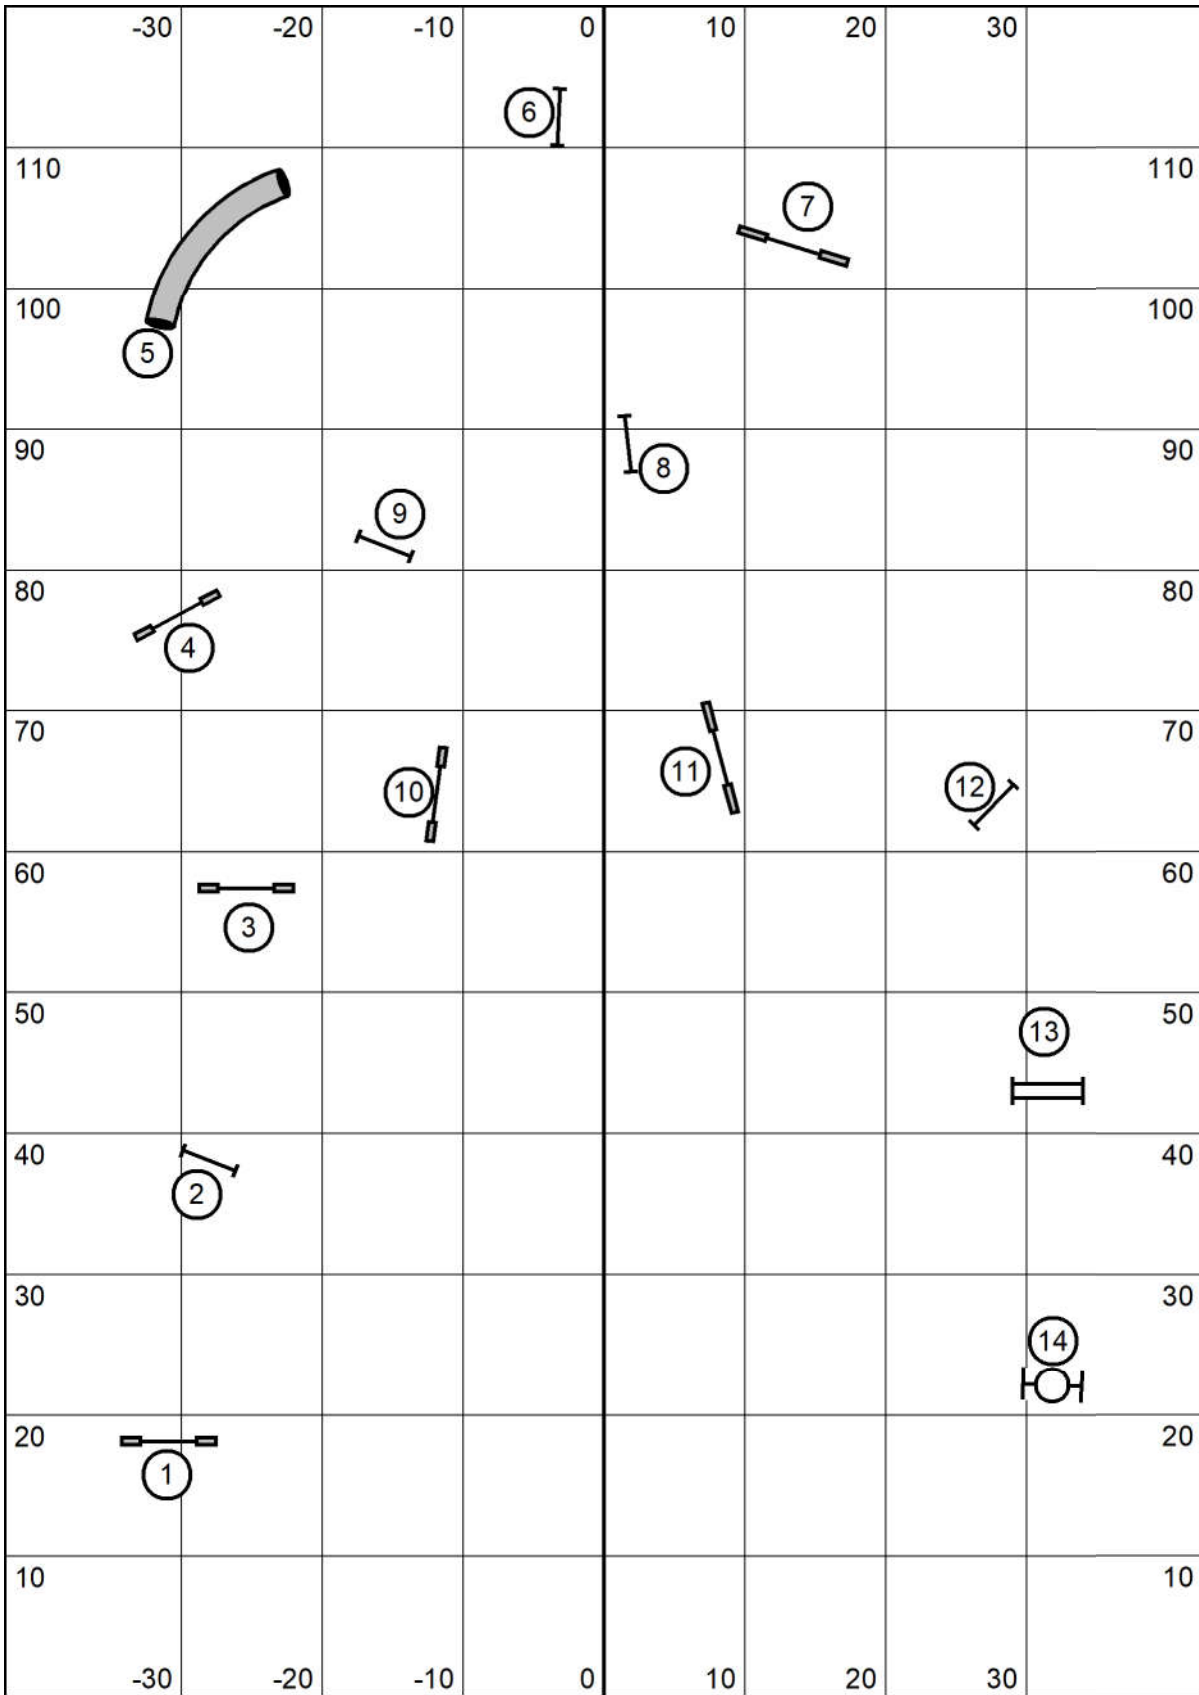

Please enter at #11

WASCUNY
Novice Jumpers
Judged by: Darryl Warren
Saturday Feb 26, 2022
High Goal Farm
Greenwich, Ny