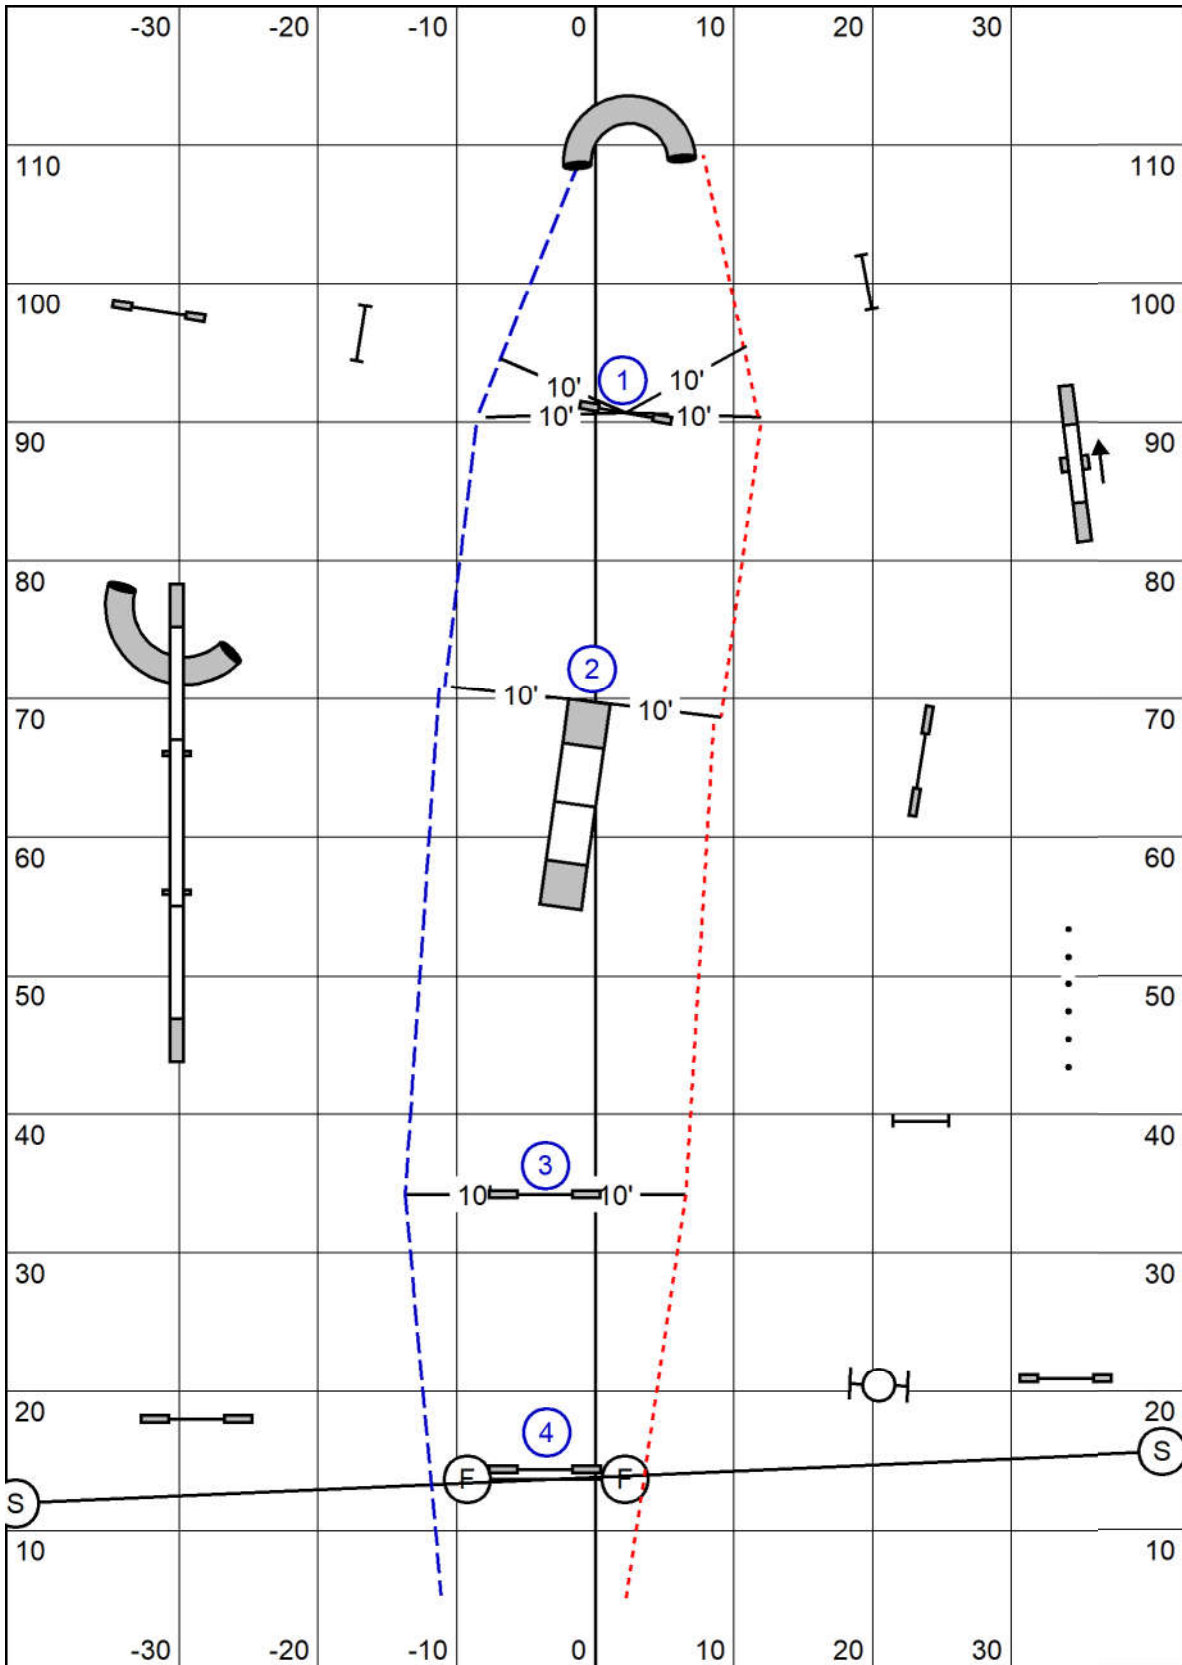

Please enter at #11

WASCUNY
Elite Gamblers Round 1

Judged by: Darryl Warren
 Sunday Feb 27, 2022
 High Goal Farm
 Greenwich, Ny
 20-24"=14 16"=16 4-12"=18

Distance 1 & 4
 Dicrim 3-4

Blue line Circles
 Red Line Squares

WASCUNY
Open Gamblers Round 1

Judged by: Darryl Warren
 Sunday Feb 27, 2022
 High Goal Farm
 Greenwich, Ny
 20-24"=15 16"=17 4-12"=19

Distance 2 & 3
 Dicrim 3-4

Blue line Circles
 Red Line Squares

WASCUNY
Novice Gamblers Round 1