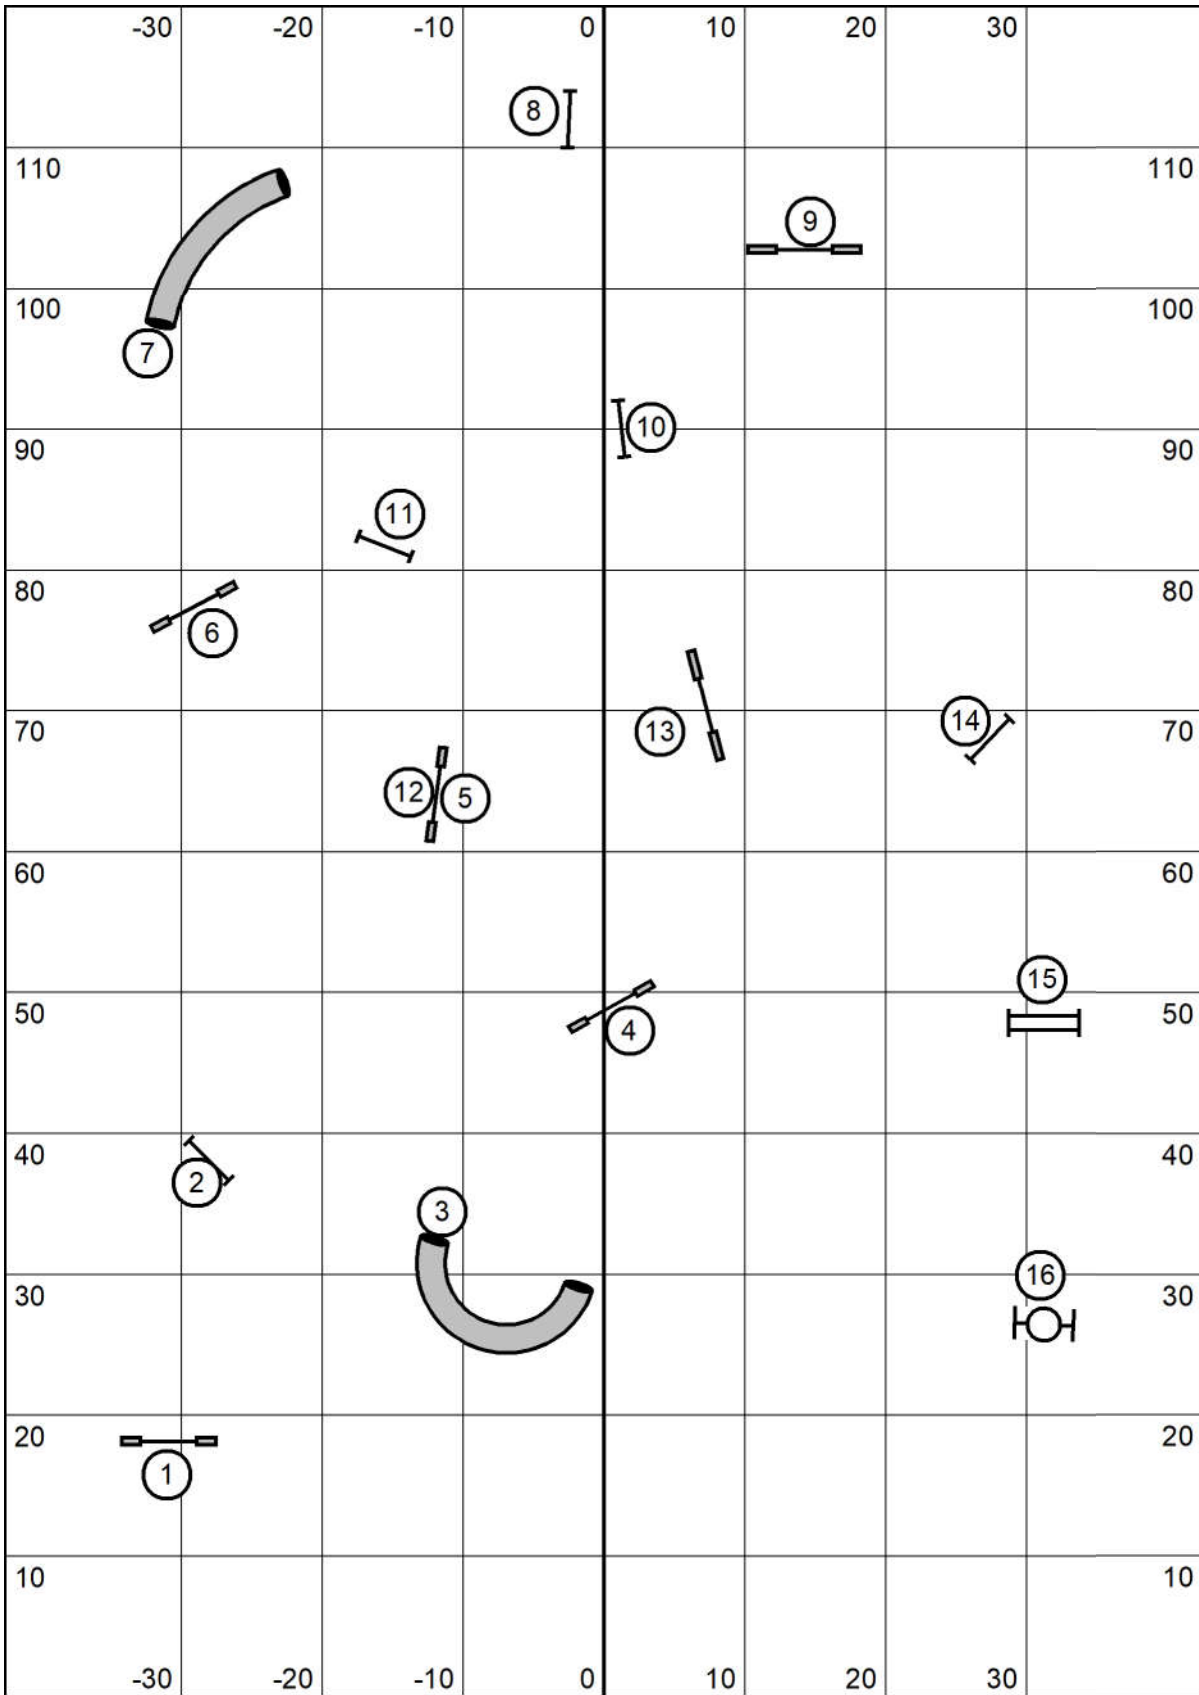

WASCUNY
Open Jumpers
Judged by: Darryl Warren
Saturday Feb 26, 2022
High Goal Farm
Greenwich, Ny

Please enter at #13