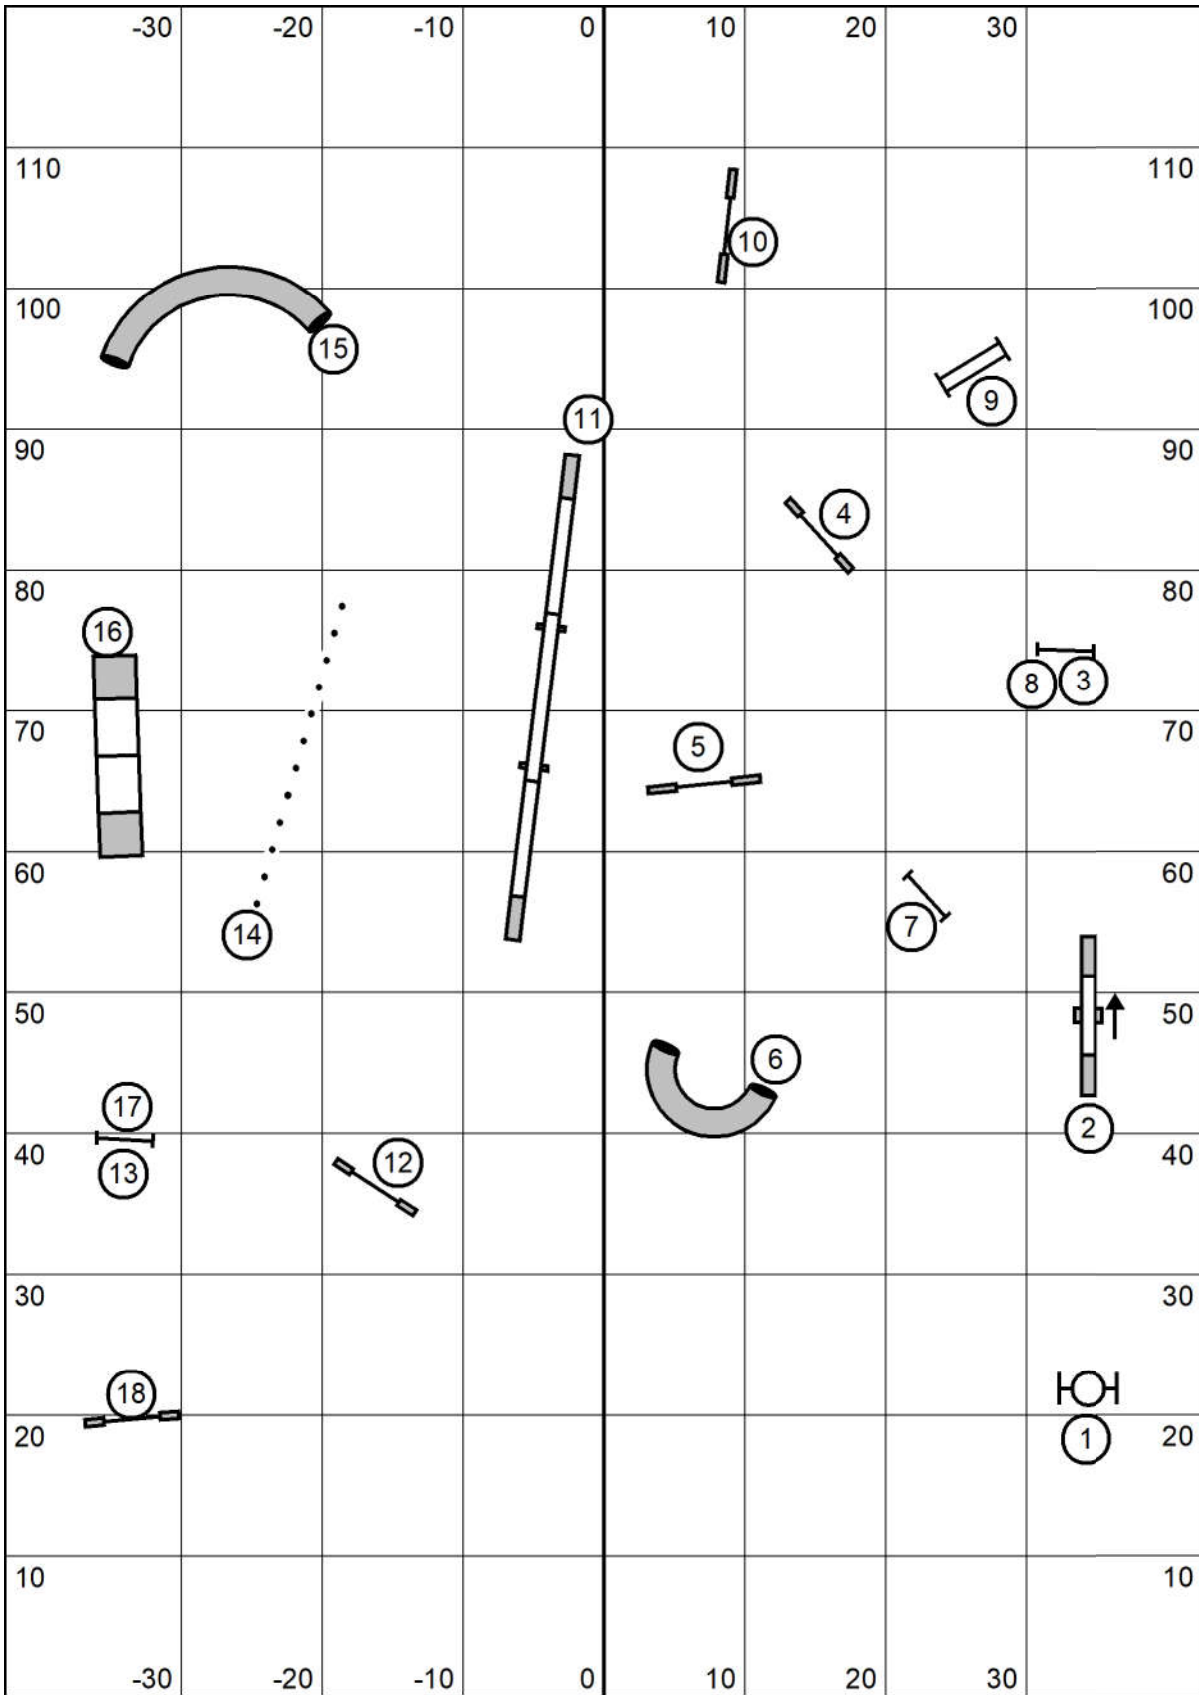

WASCUNY

Please enter at #14

Open Regular Round 2

Judged by: Darryl Warren

Saturday Feb 26, 2022

High Goal Farm

Greenwich, Ny