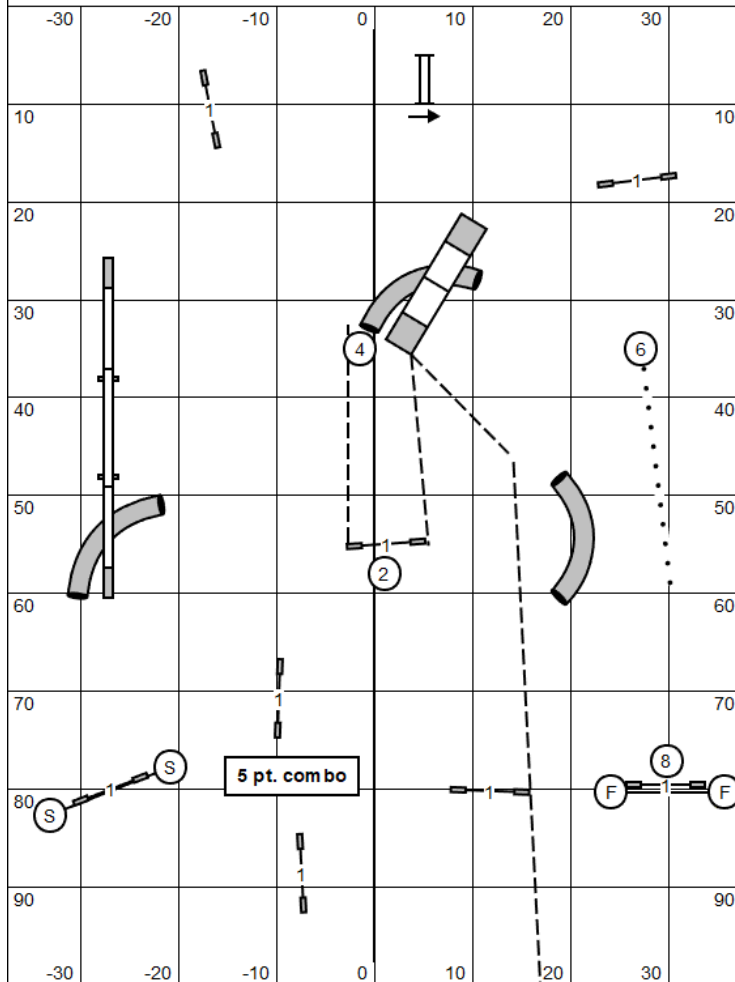

Jackpot Levels 45C

BRIEFING: Everything may be taken twice successfully for points during the opening time. Back to back is fine as long as it is done safely. In the opening, no two sequentially numbered gamble obstacles may be taken back to back or you negate your gamble. Once the horn blows, you stop accumulating points and must successfully complete the gamble to Q within the time allowed.

1 Point: Single bar jumps
3 Point: Tunnels, Double,
5 Point: DogWalk, Combo, A-frame, Weaves

Jackpot Times:

Small dogs: 35 seconds opening, 22 second closing
Large dogs: 30 seconds opening, 20 second closing
Going over the total game time will result in a NQ.
The second buzzer is 6 seconds over time.

To Qualify, teams must complete the Gamble along with earning enough opening points within the time allowed

Level 1 32 point
Level 2 36 points
Level 3 40 points
Level 4, 5, C 44 points

Specialists and Enthusiasts: Two points fewer

Jackpot Levels 45C
Judged by: Mike Conroy
March 12th, 2022
Skyline Agility Club
Middletown, NY