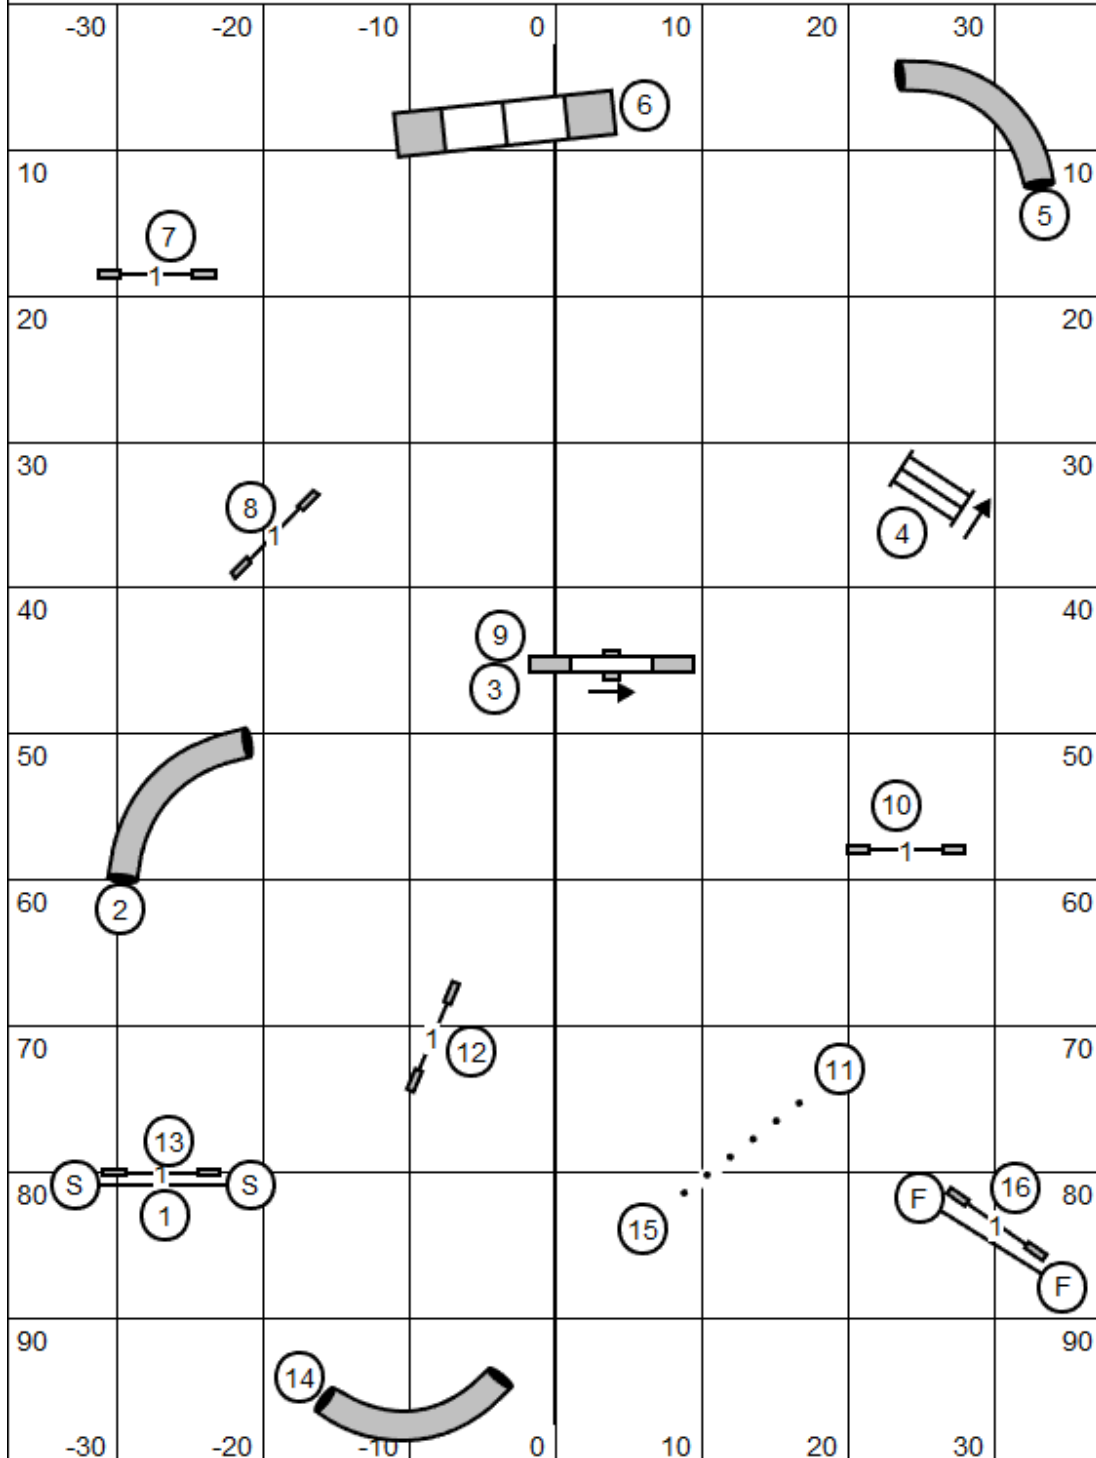

Standard Levels 45C

Standard Levels 45C
Judged by: Mike Conroy
March 13th, 2022
Skyline Agility Club
Middletown, NY