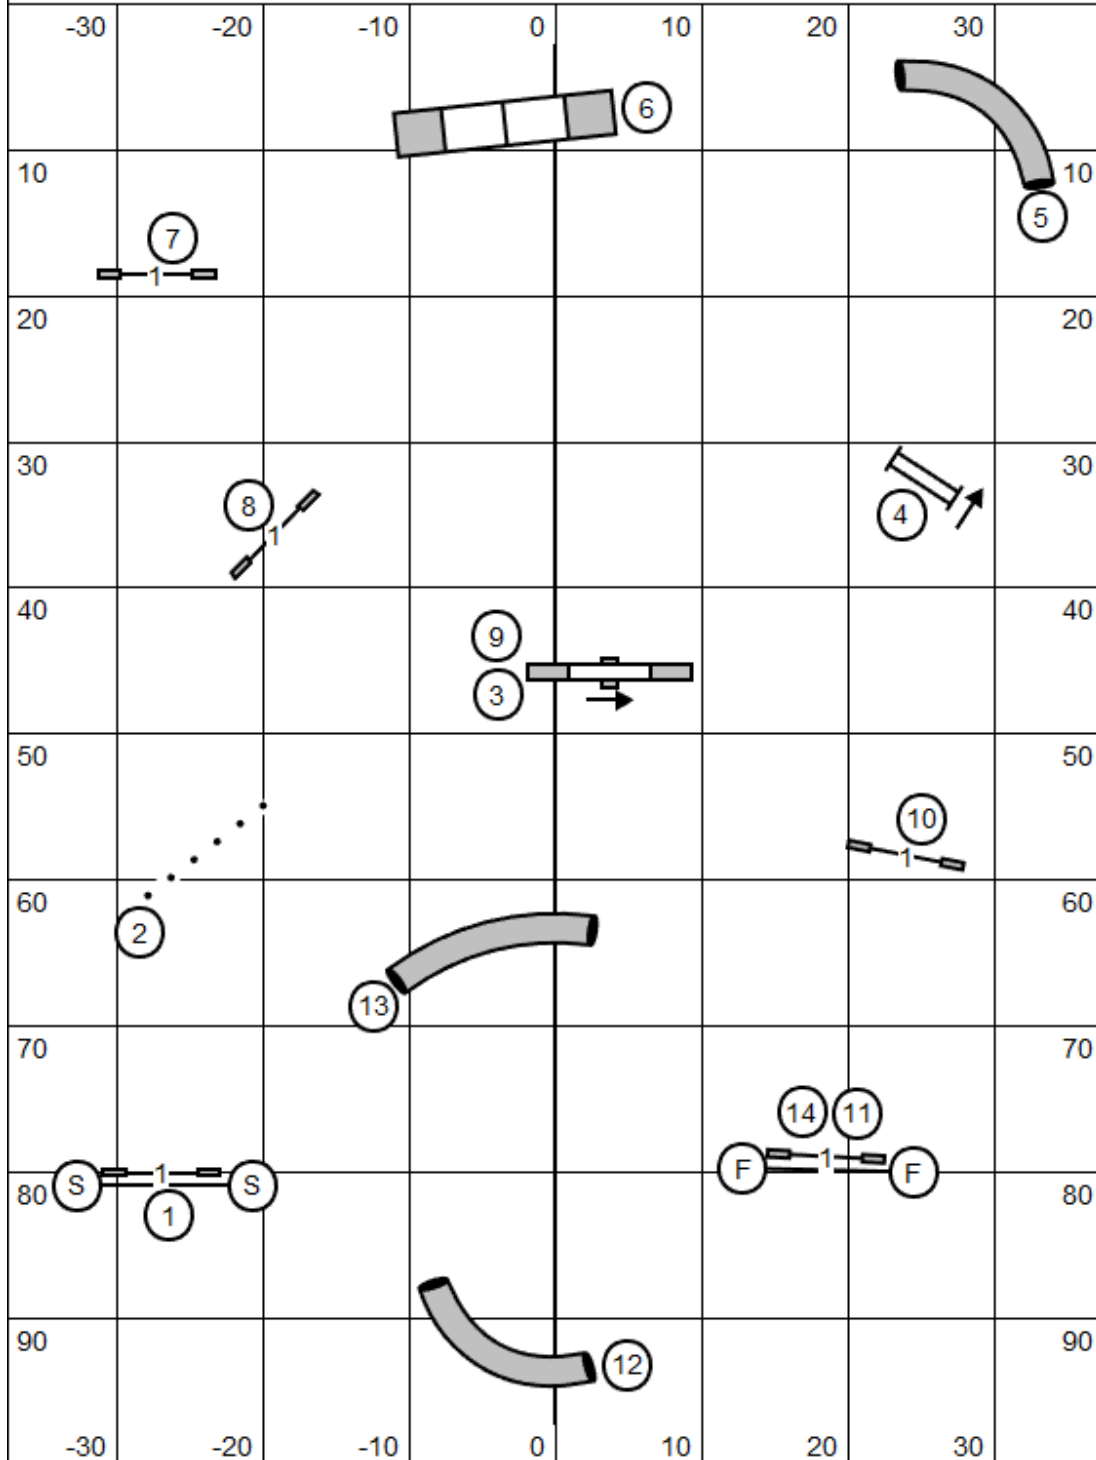

Standard Levels 2 & 3

Standard Levels 2 & 3
Judged by: Mike Conroy
March 13th, 2022
Skyline Agility Club
Middletown, NY