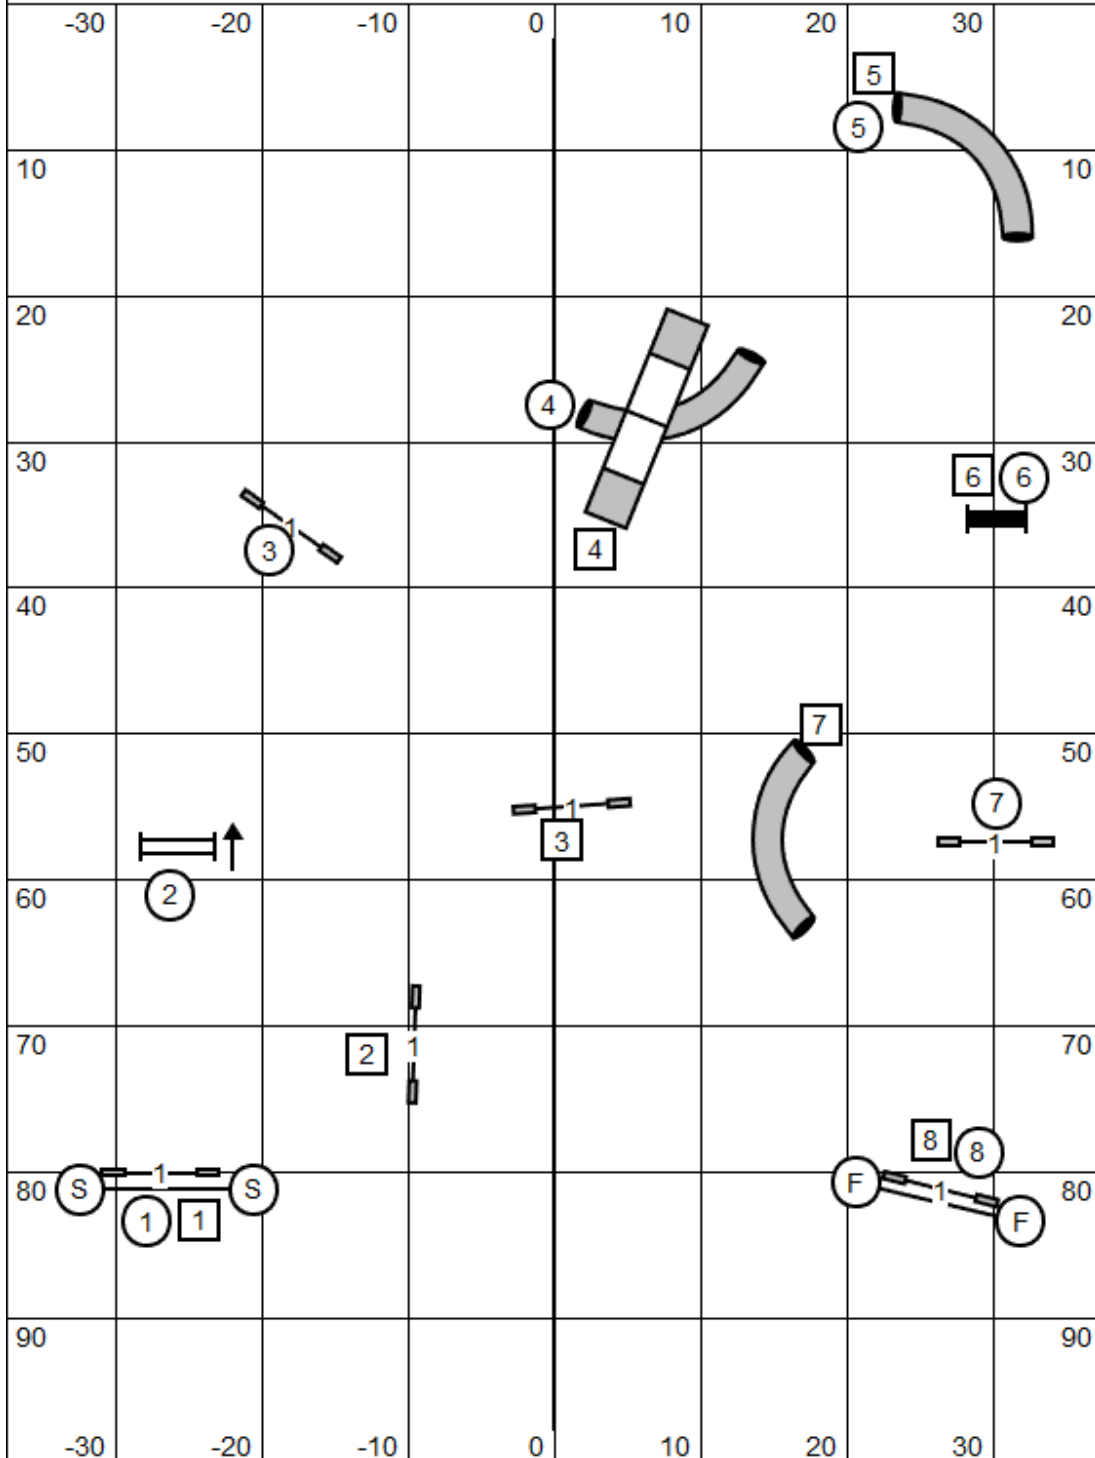

Colors Levels 1 & 2

Colors Levels 1 & 2
Judged by: Mike Conroy
March 12th, 2022
Skyline Agility Club
Middletown, NY