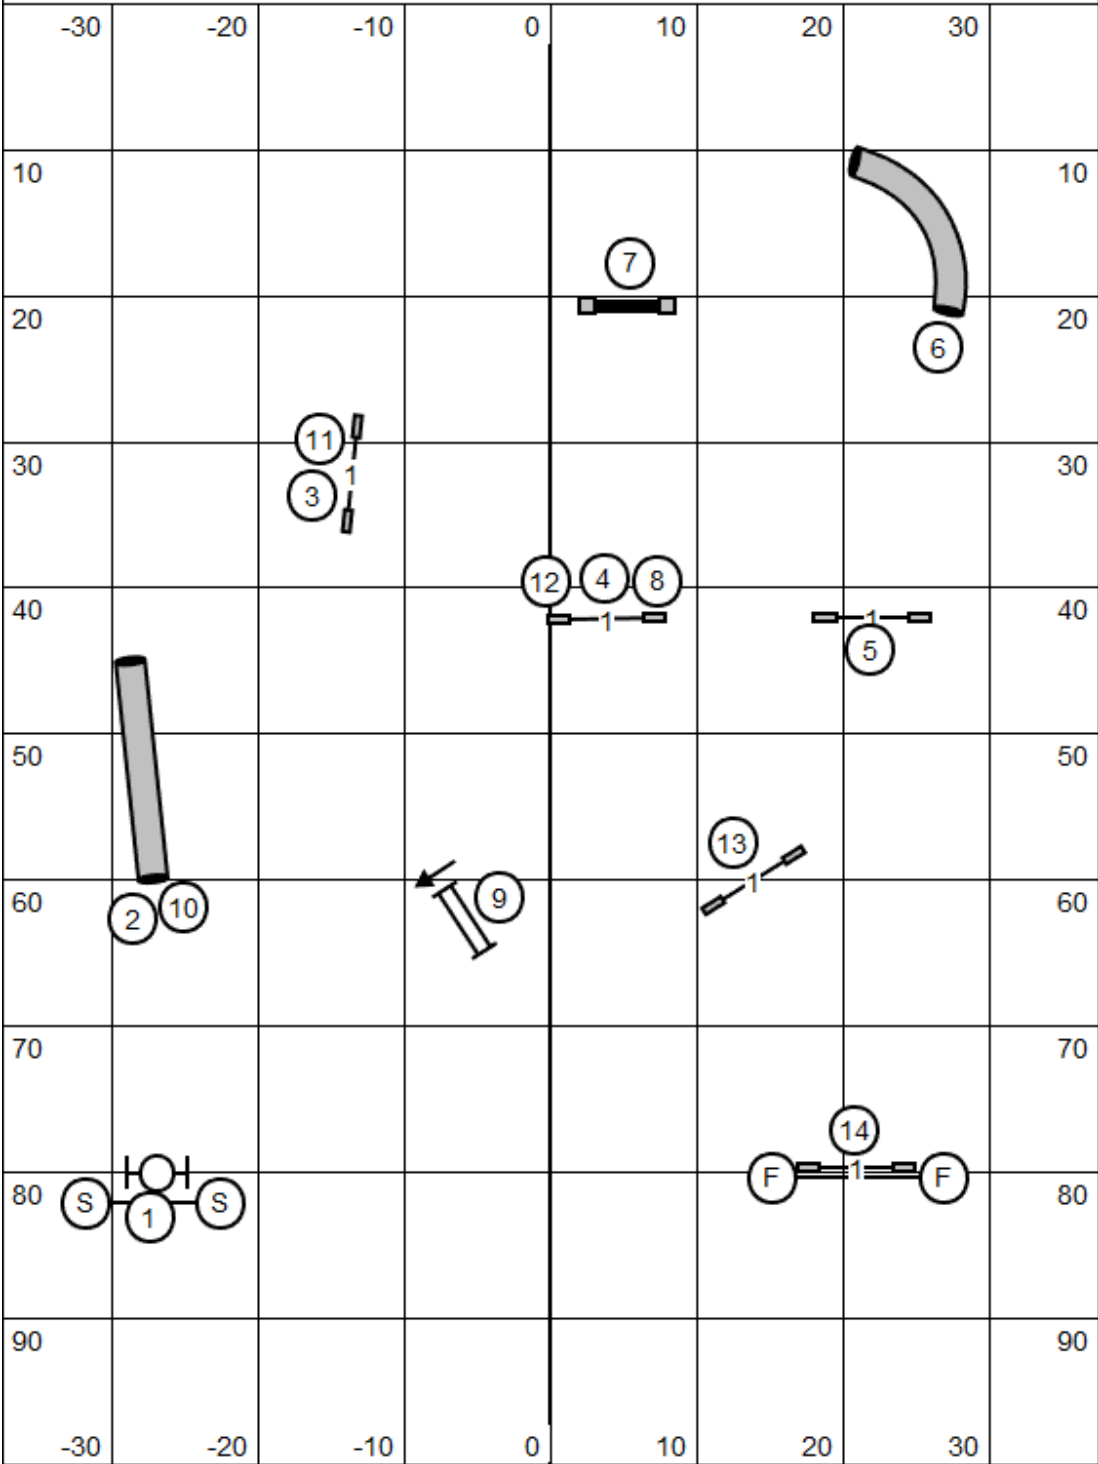

Jumpers Levels 1 & 2

Jumpers Levels 1 & 2
Judged by: Mike Conroy
March 13th, 2022
Skyline Agility Club
Middletown, NY