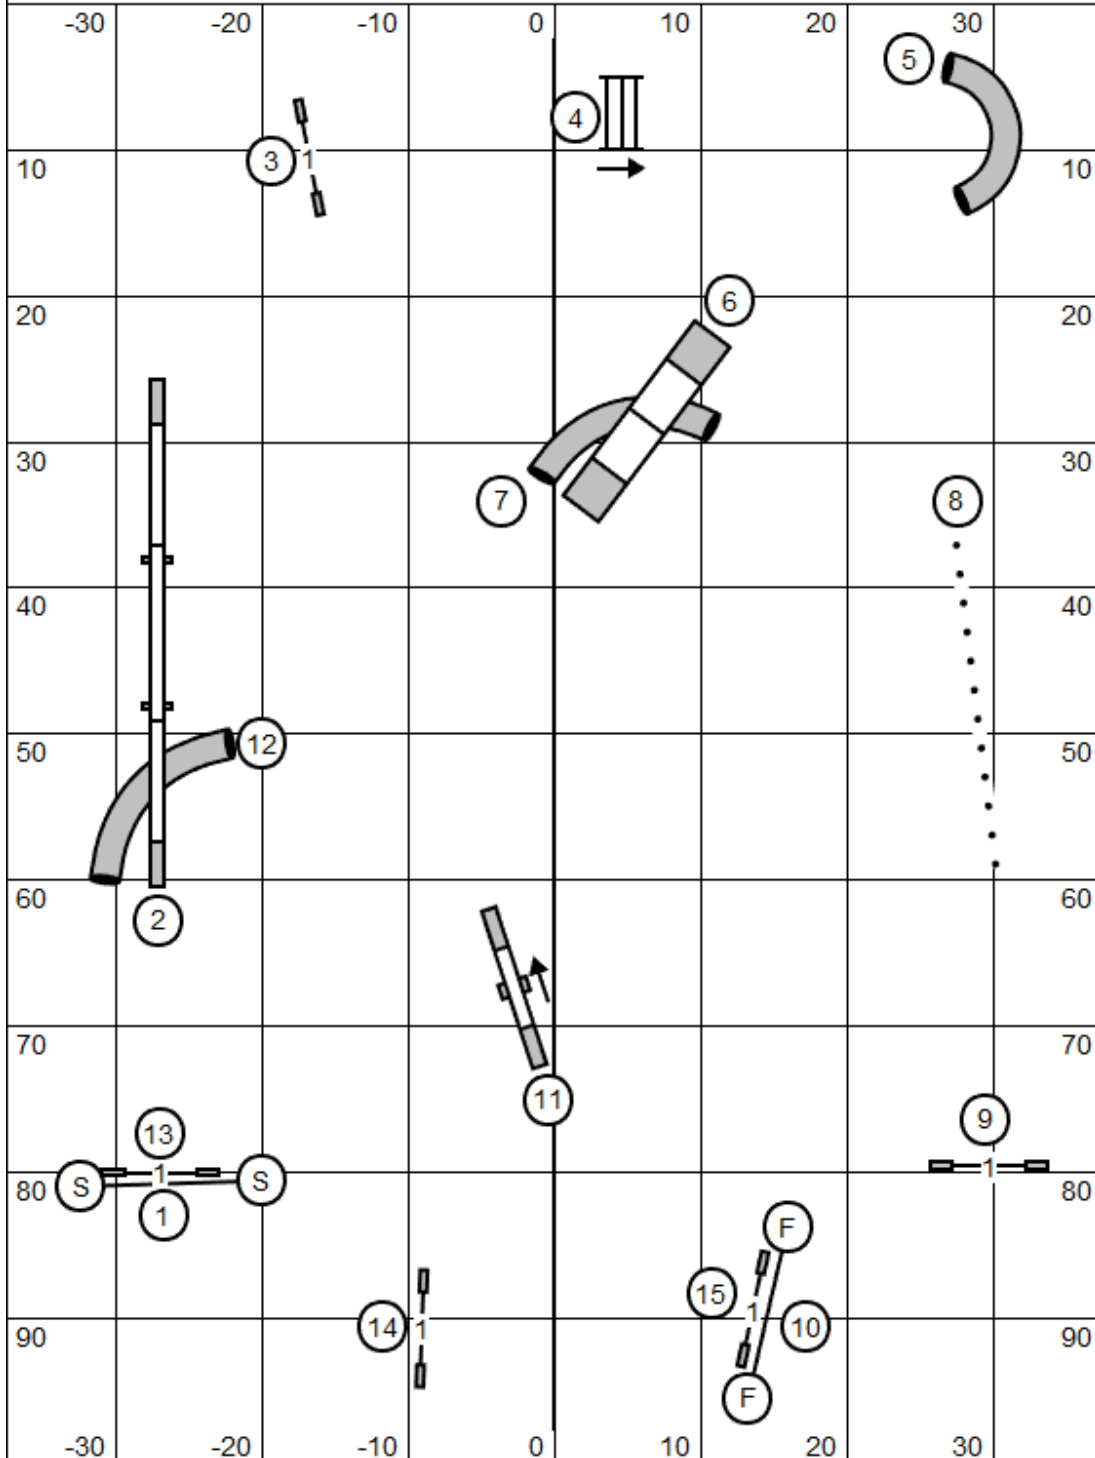

Standard Level 3

Standard Level 3
Judged by: Mike Conroy
March 12th, 2022
Skyline Agility Club
Middletown, NY