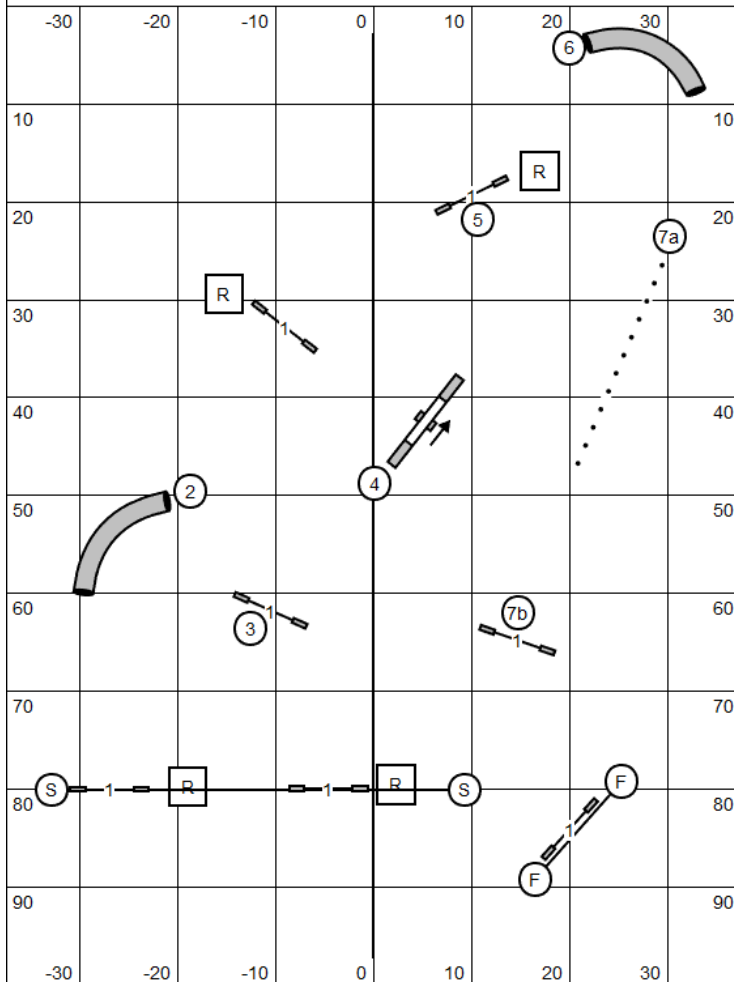

## Snooker Levels 345C

**BRIEFING:**

\*In the opening: Everything is bi-/multi- directional . For combo #7, order and direction do not matter; just get one of each obstacle.

\*You may do a color multiple times, but reds may only be used once