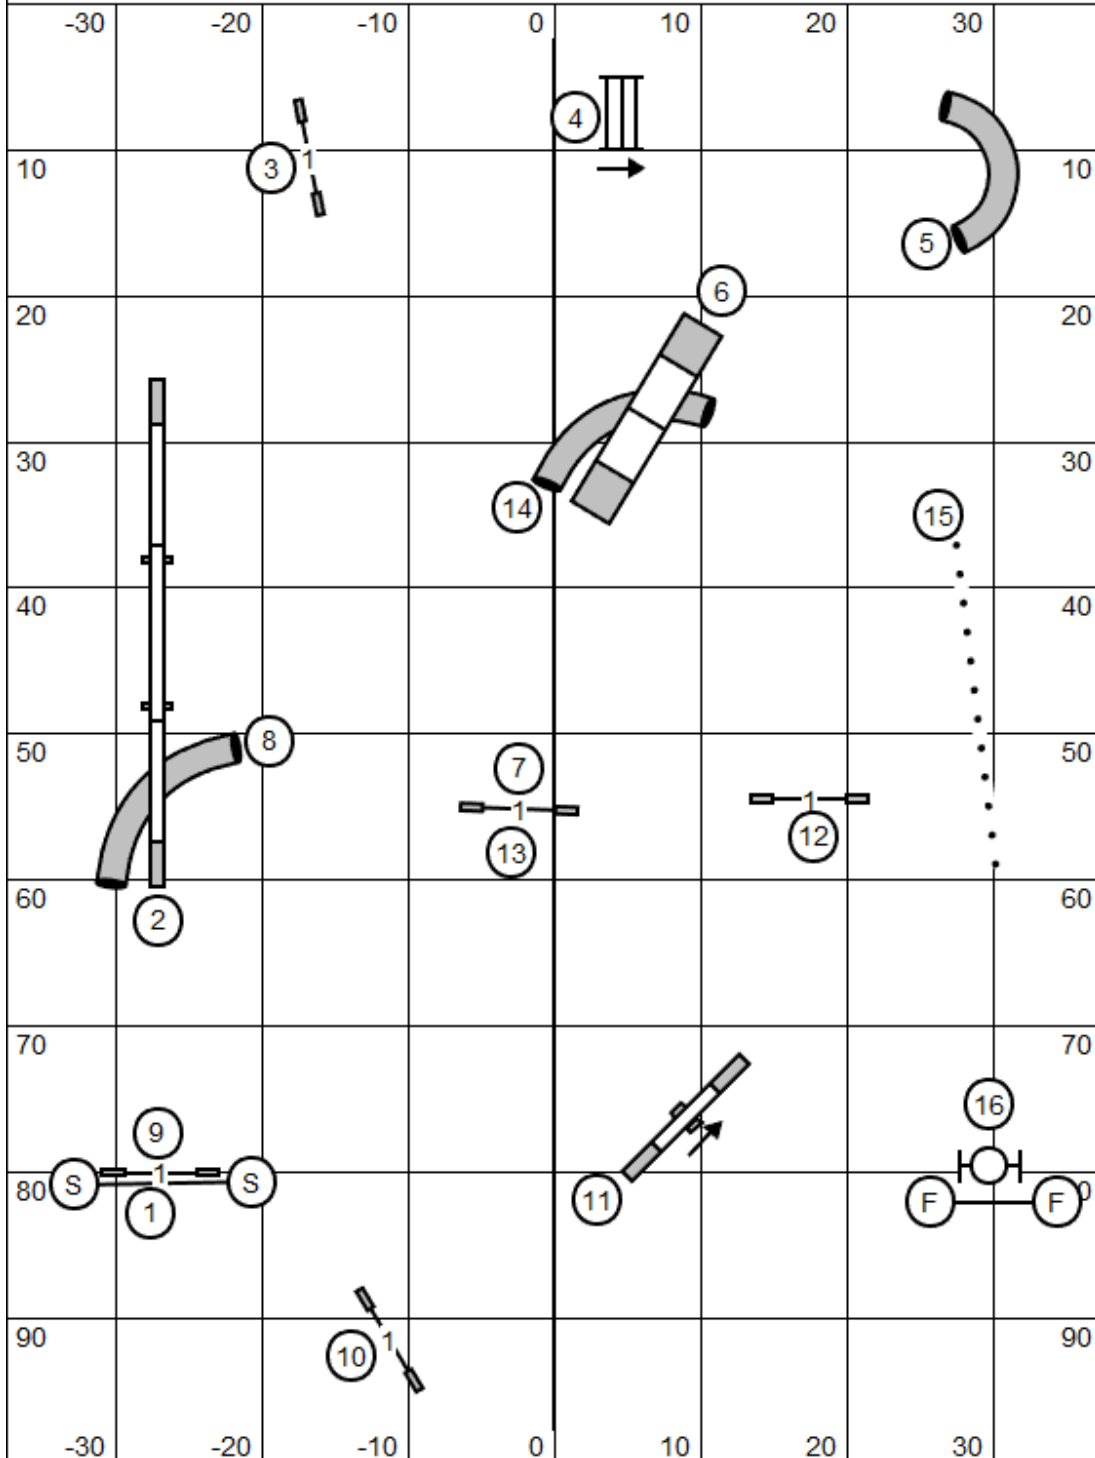

Standard Levels 45C

Standard Levels 45C
Judged by: Mike Conroy
March 12th, 2022
Skyline Agility Club
Middletown, NY