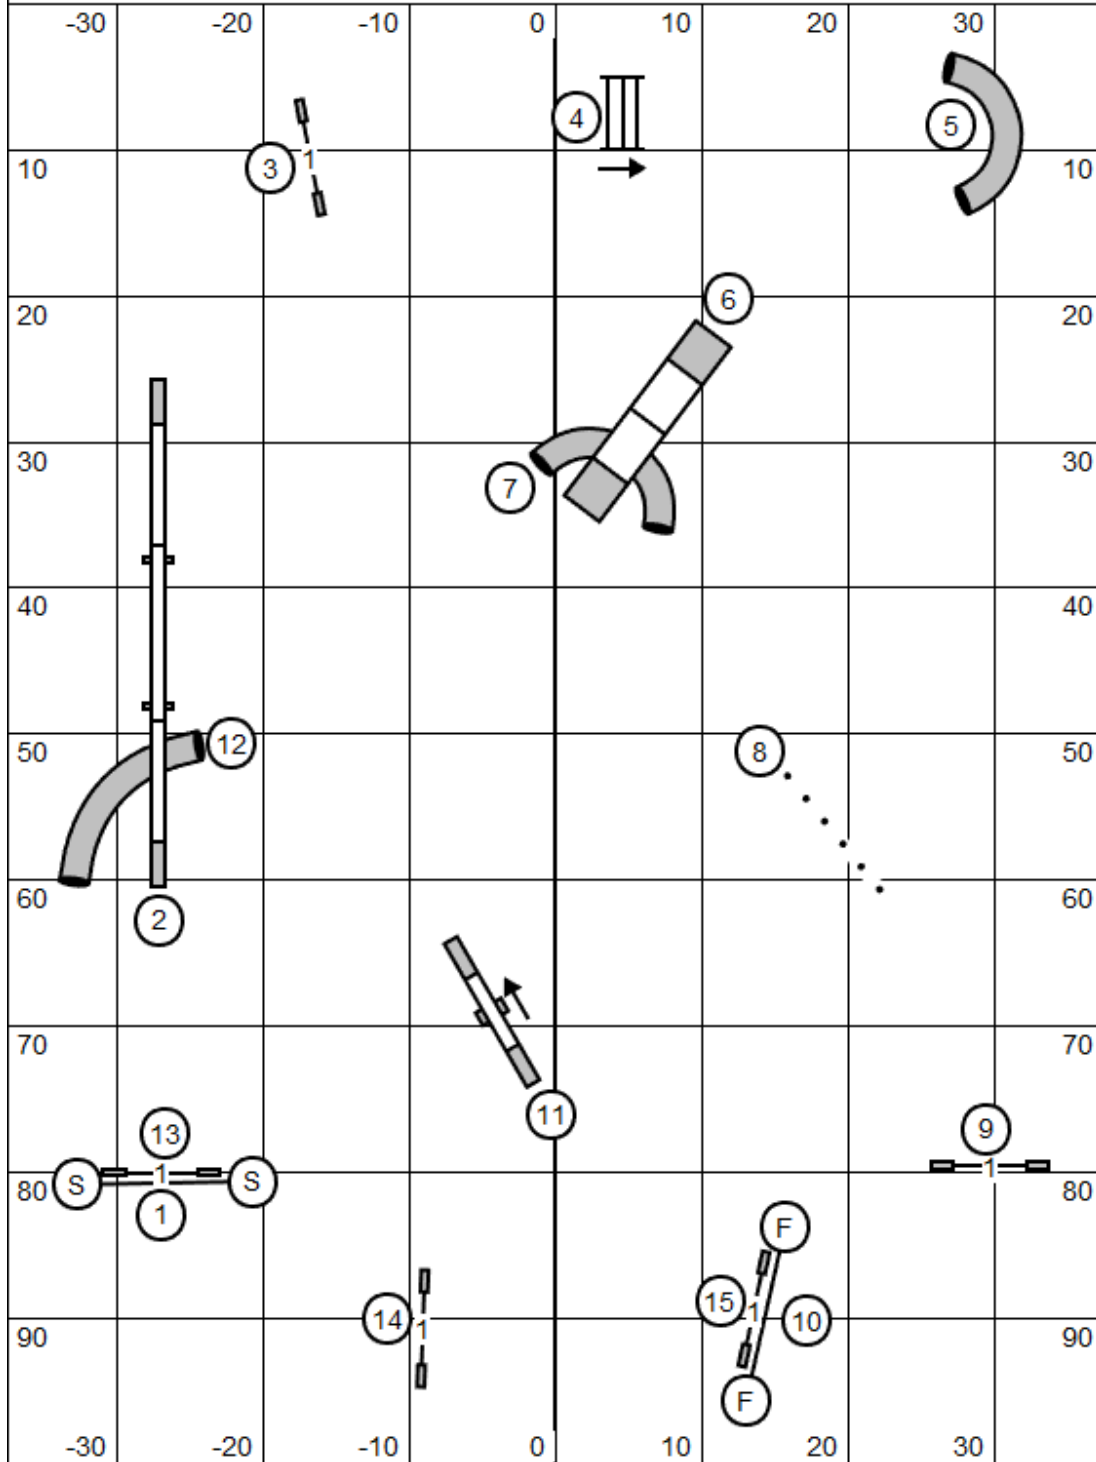

Standard Level 2

Standard Level 2
Judged by: Mike Conroy
March 12th, 2022
Skyline Agility Club
Middletown, NY