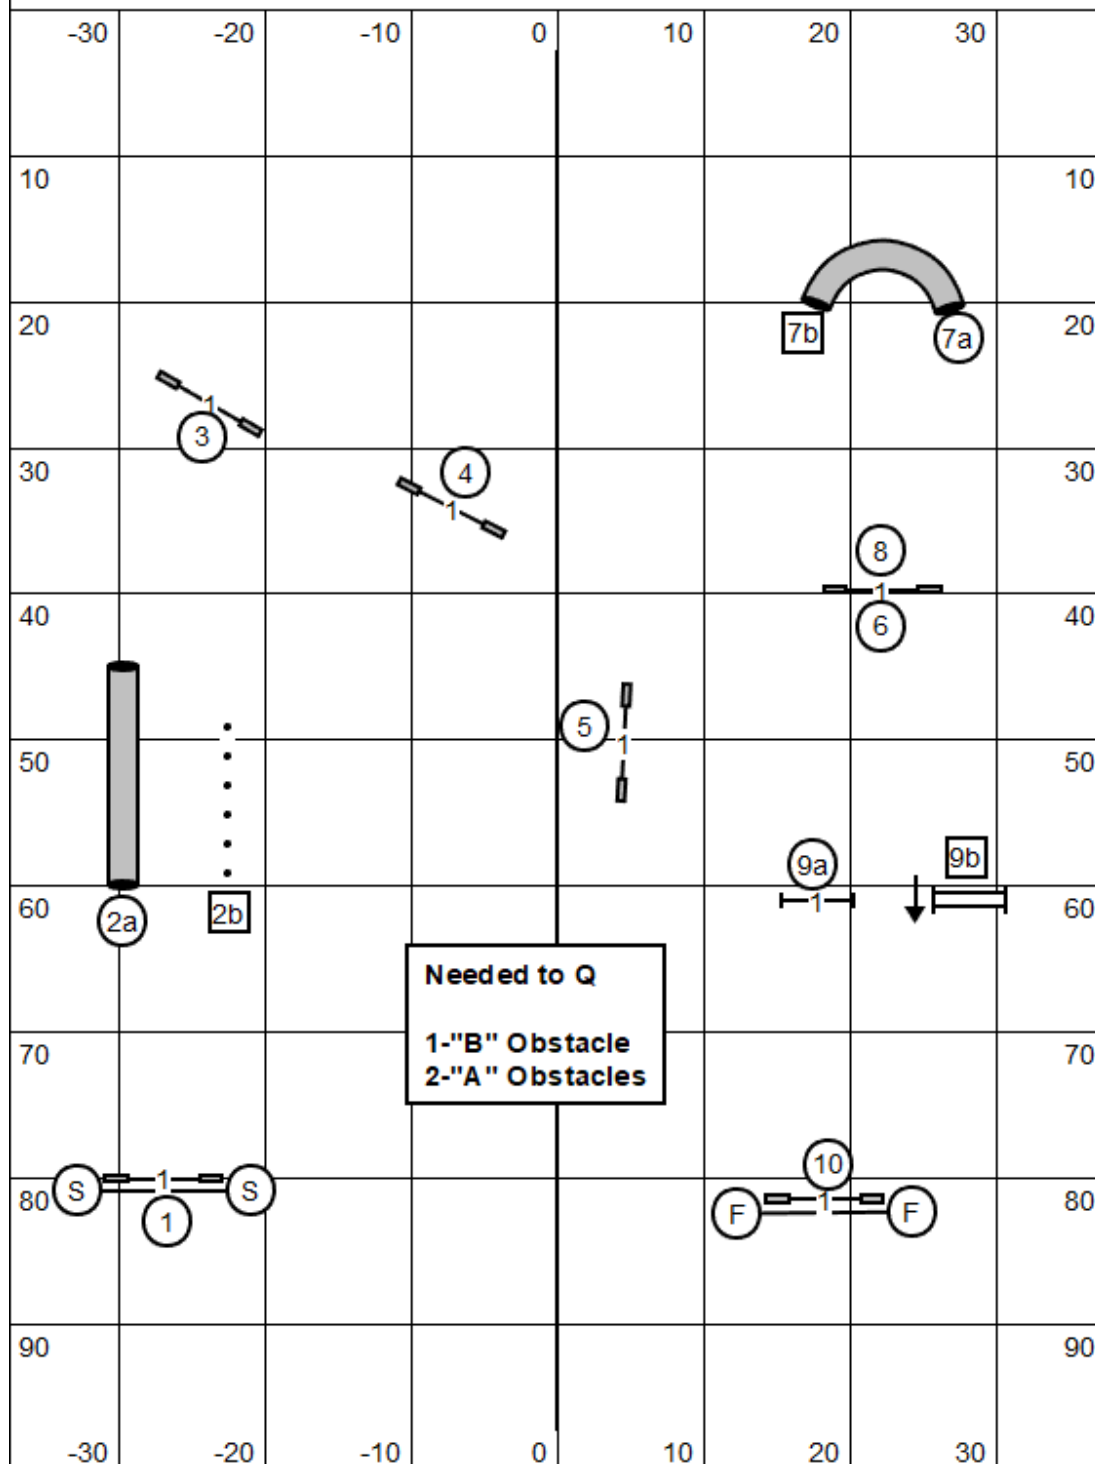

Wildcard Levels 1 & 2

Wildcard Levels 1 & 2
Judged by: Mike Conroy
March 13th, 2022
Skyline Agility Club
Middletown, NY