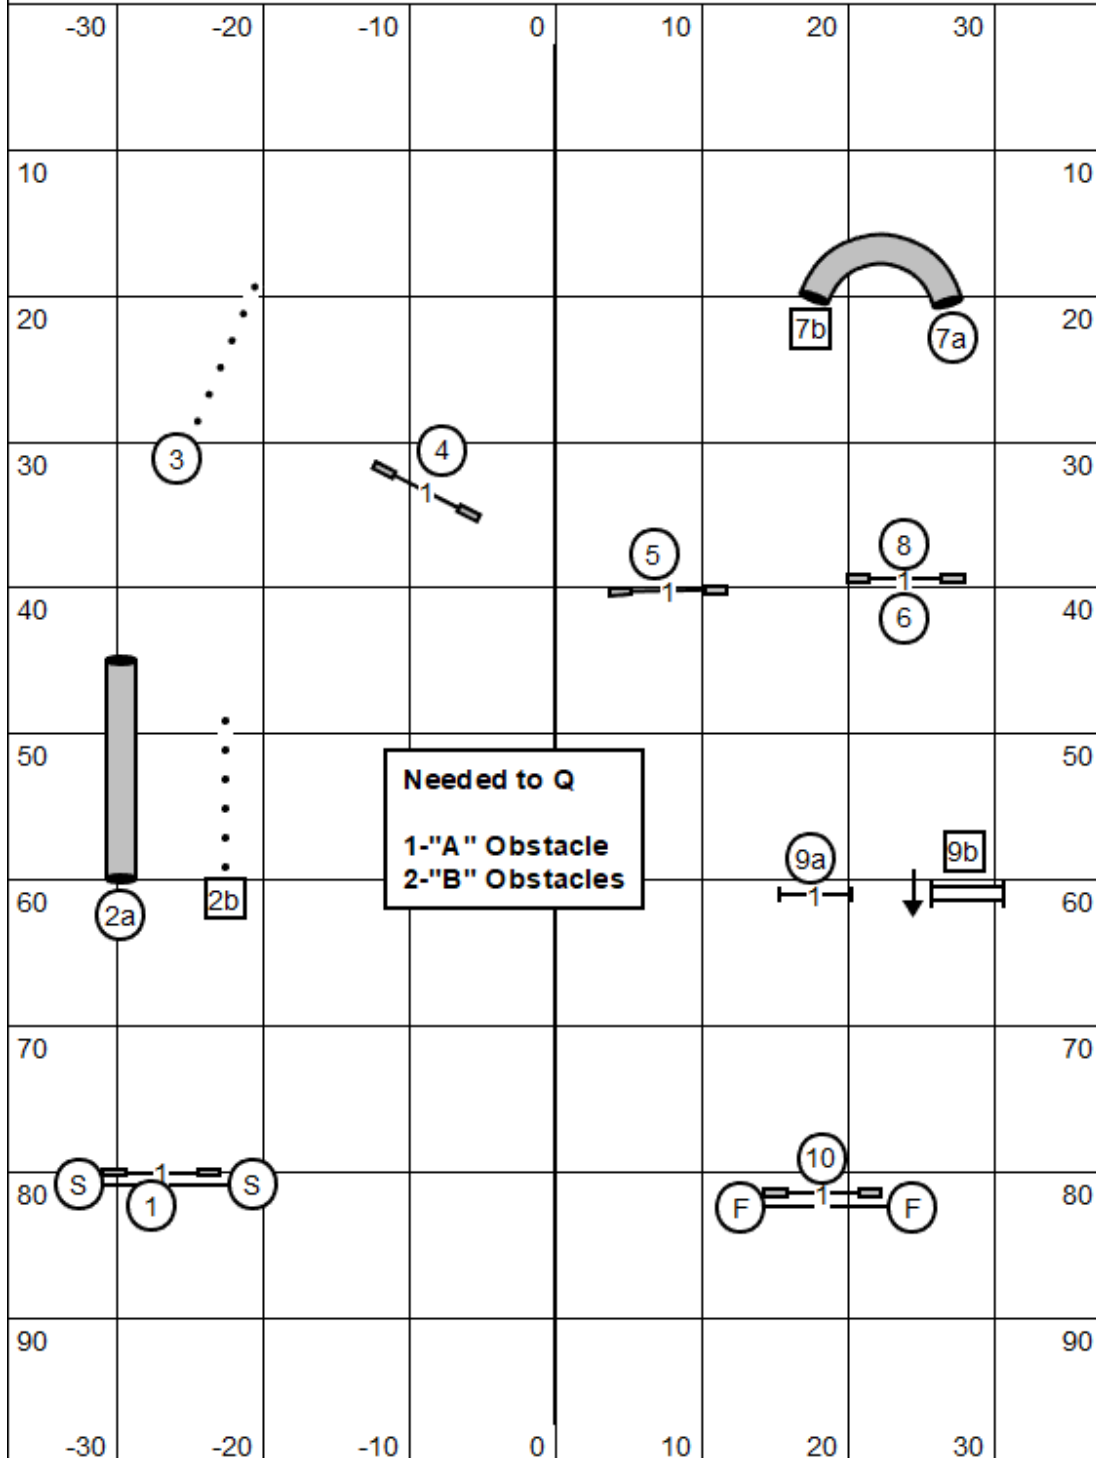

Wildcard Levels 345C

Needed to Q
1-"A" Obstacle
2-"B" Obstacles

Wildcard Levels 345C
Judged by: Mike Conroy
March 13th, 2022
Skyline Agility Club
Middletown, NY