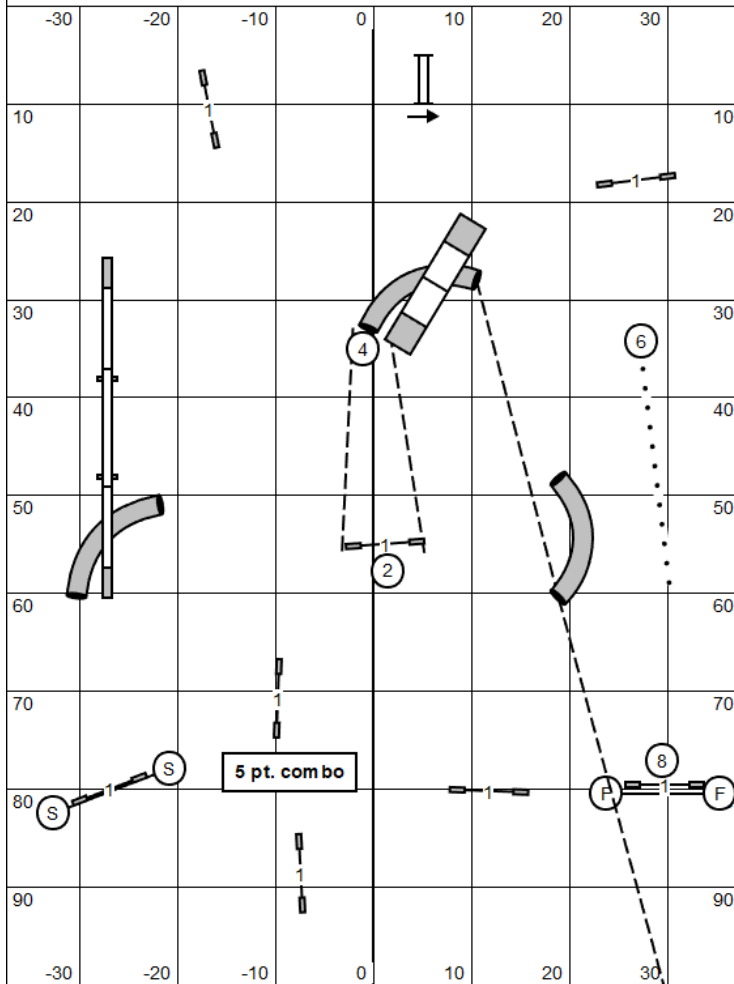

Jackpot Level 3

BRIEFING: Everything may be taken twice successfully for points during the opening time. Back to back is fine as long as it is done safely. In the opening, no two sequentially numbered gamble obstacles may be taken back to back or you negate your gamble. Once the horn blows, you stop accumulating points and must successfully complete the gamble to Q within the time allowed.

1 Point: Single bar jumps
3 Point: Tunnels, Double
5 Point: DogWalk, Combo, A-frame, Weaves

Jackpot Times:

Small dogs: 35 seconds opening 22 second closing
Large dogs: 30 seconds opening, 20 second closing
Going over the total game time will result in a N.Q.
The second buzzer is 6 seconds over time.

To Qualify, teams must complete the Gamble along with earning enough opening points within the time allowed

Level 1 32 point
Level 2 36 points
Level 3 40 points
Level 4, 5, C 44 points

Specialists and Enthusiasts: Two points fewer

Jackpot Level 3
Judged by: Mike Conroy
March 12th, 2022
Skyline Agility Club
Middletown, NY