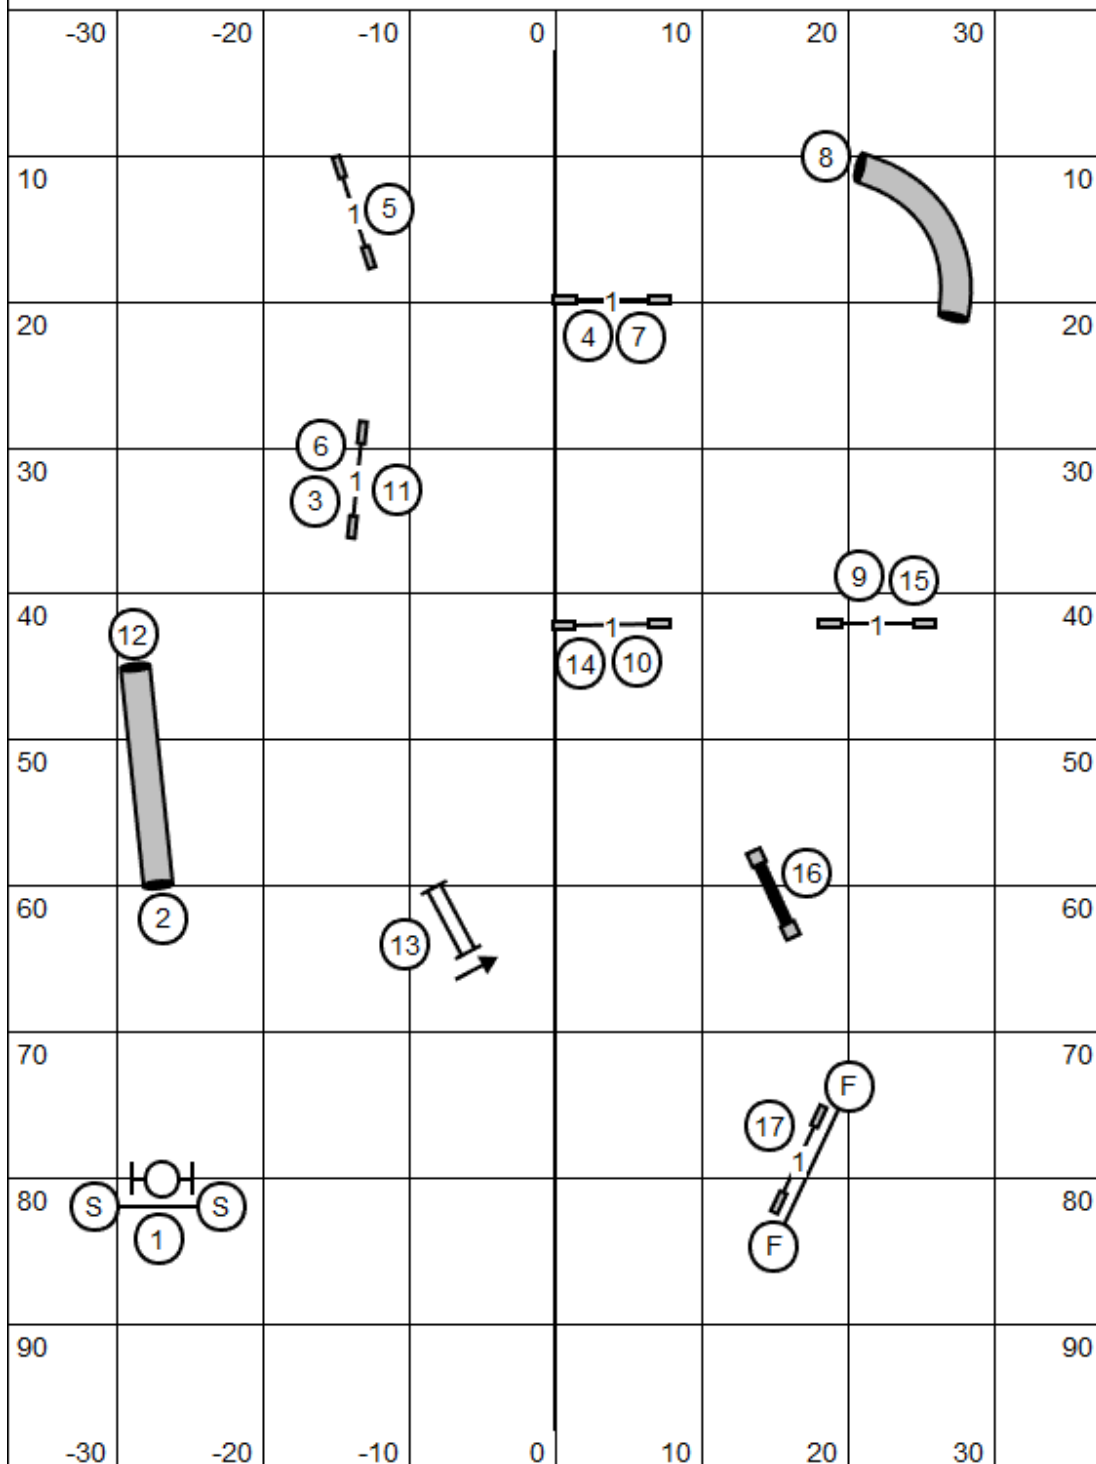

Jumpers Levels 345C

Jumpers Levels 345C
Judged by: Mike Conroy
March 13th, 2022
Skyline Agility Club
Middletown, NY