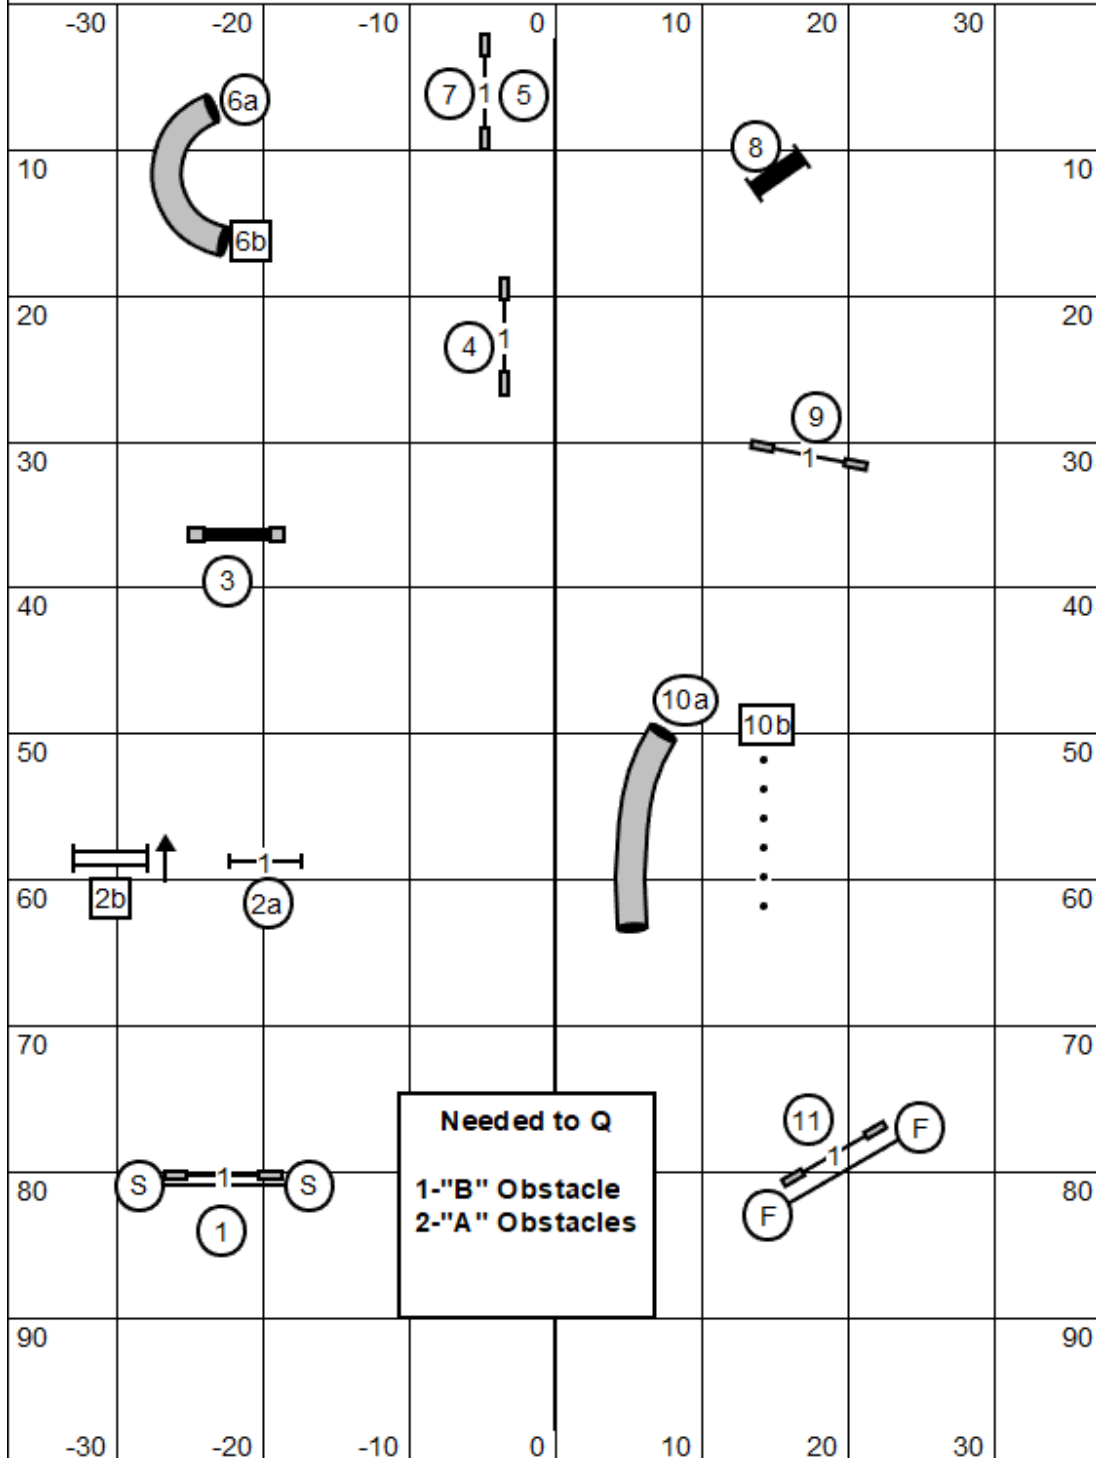

Wildcard Levels 1 & 2

Wildcard Levels 1 & 2
Judged by: Mike Conroy
March 12th, 2022
Skyline Agility Club
Middletown, NY