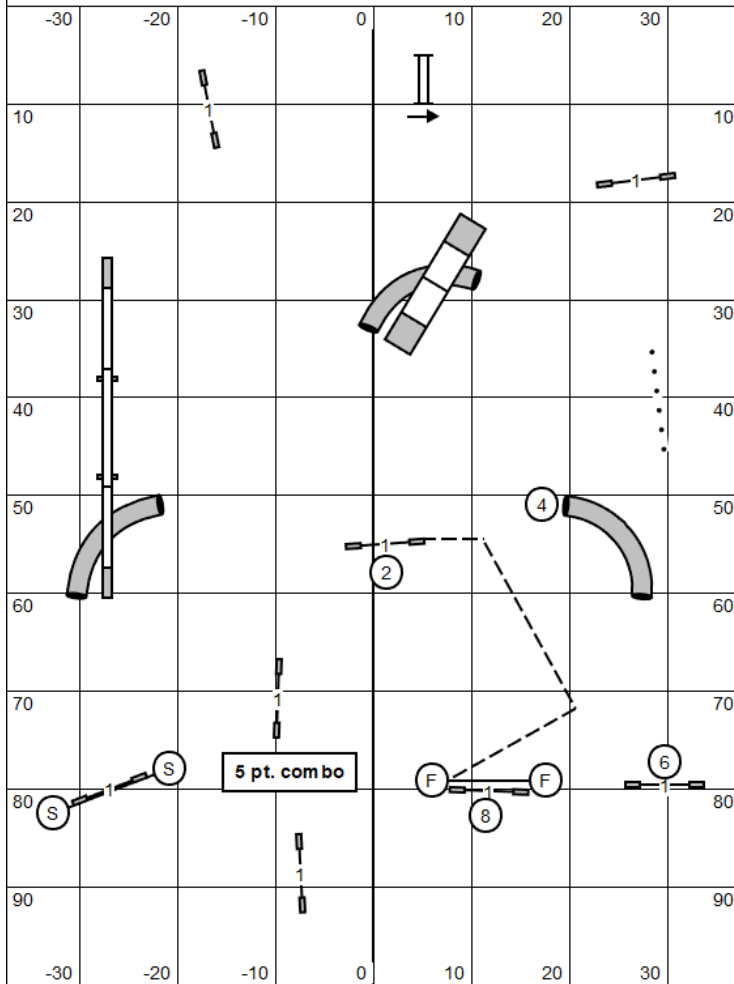

Jackpot Levels 1 & 2

BRIEFING: Everything may be taken twice successfully for points during the opening time. Back to back is fine as long as it is done safely. In the opening, no two sequentially numbered gamble obstacles may be taken back to back or you negate your gamble. Once the horn blows, you stop accumulating points and must successfully complete the gamble to Q within the time allowed.

- 1 Point: Single bar jumps
- 3 Point: Tunnels, Double, Weaves
- 5 Point: DogWalk, Combo, A-frame

Jackpot Times:

Small dogs: 35 seconds opening 20 second closing
Large dogs: 30 seconds opening, 18 second closing
Going over the total game time will result in a NQ.
The second buzzer is 6 seconds over time.

To Qualify, teams must complete the Gamble along with earning enough opening points within the time allowed

- Level 1 32 point
- Level 2 36 points
- Level 3 40 points
- Level 4, 5, C 44 points
- Specialists and Enthusiasts: Two points fewer

Jackpot Levels 1 & 2
Judged by: Mike Conroy
March 12th, 2022
Skyline Agility Club
Middletown, NY