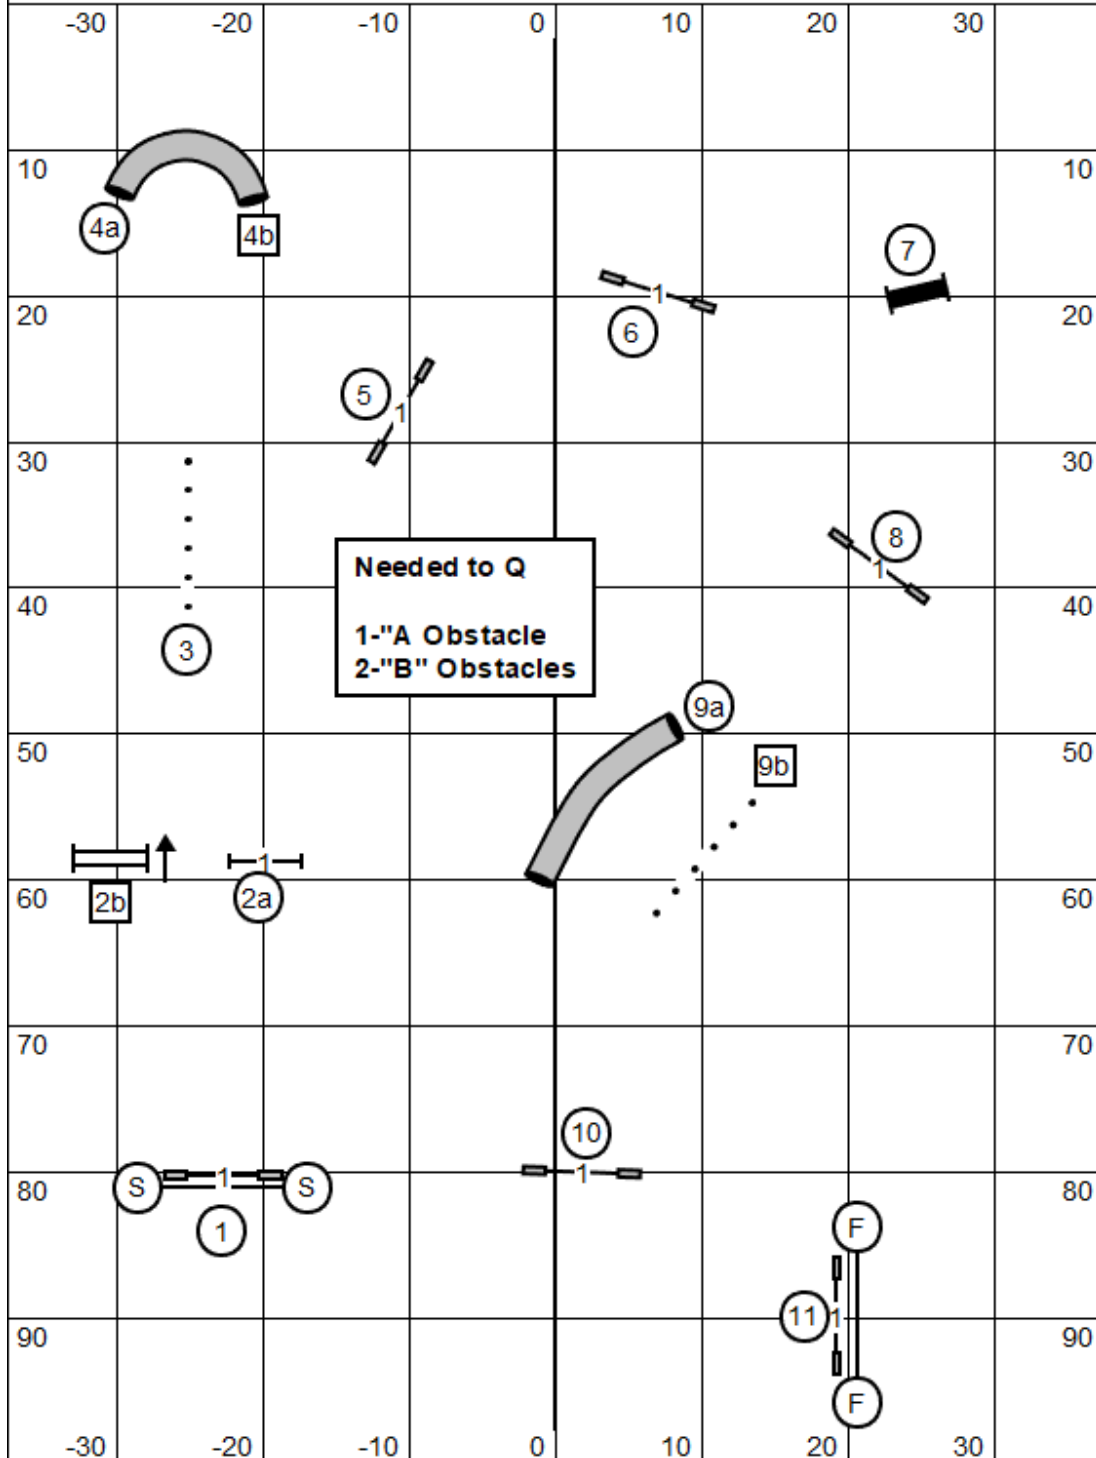

Wildcard Levels 345C

Needed to Q
1-"A" Obstacle
2-"B" Obstacles

Wildcard Levels 345C
Judged by: Mike Conroy
March 12th, 2022
Skyline Agility Club
Middletown, NY