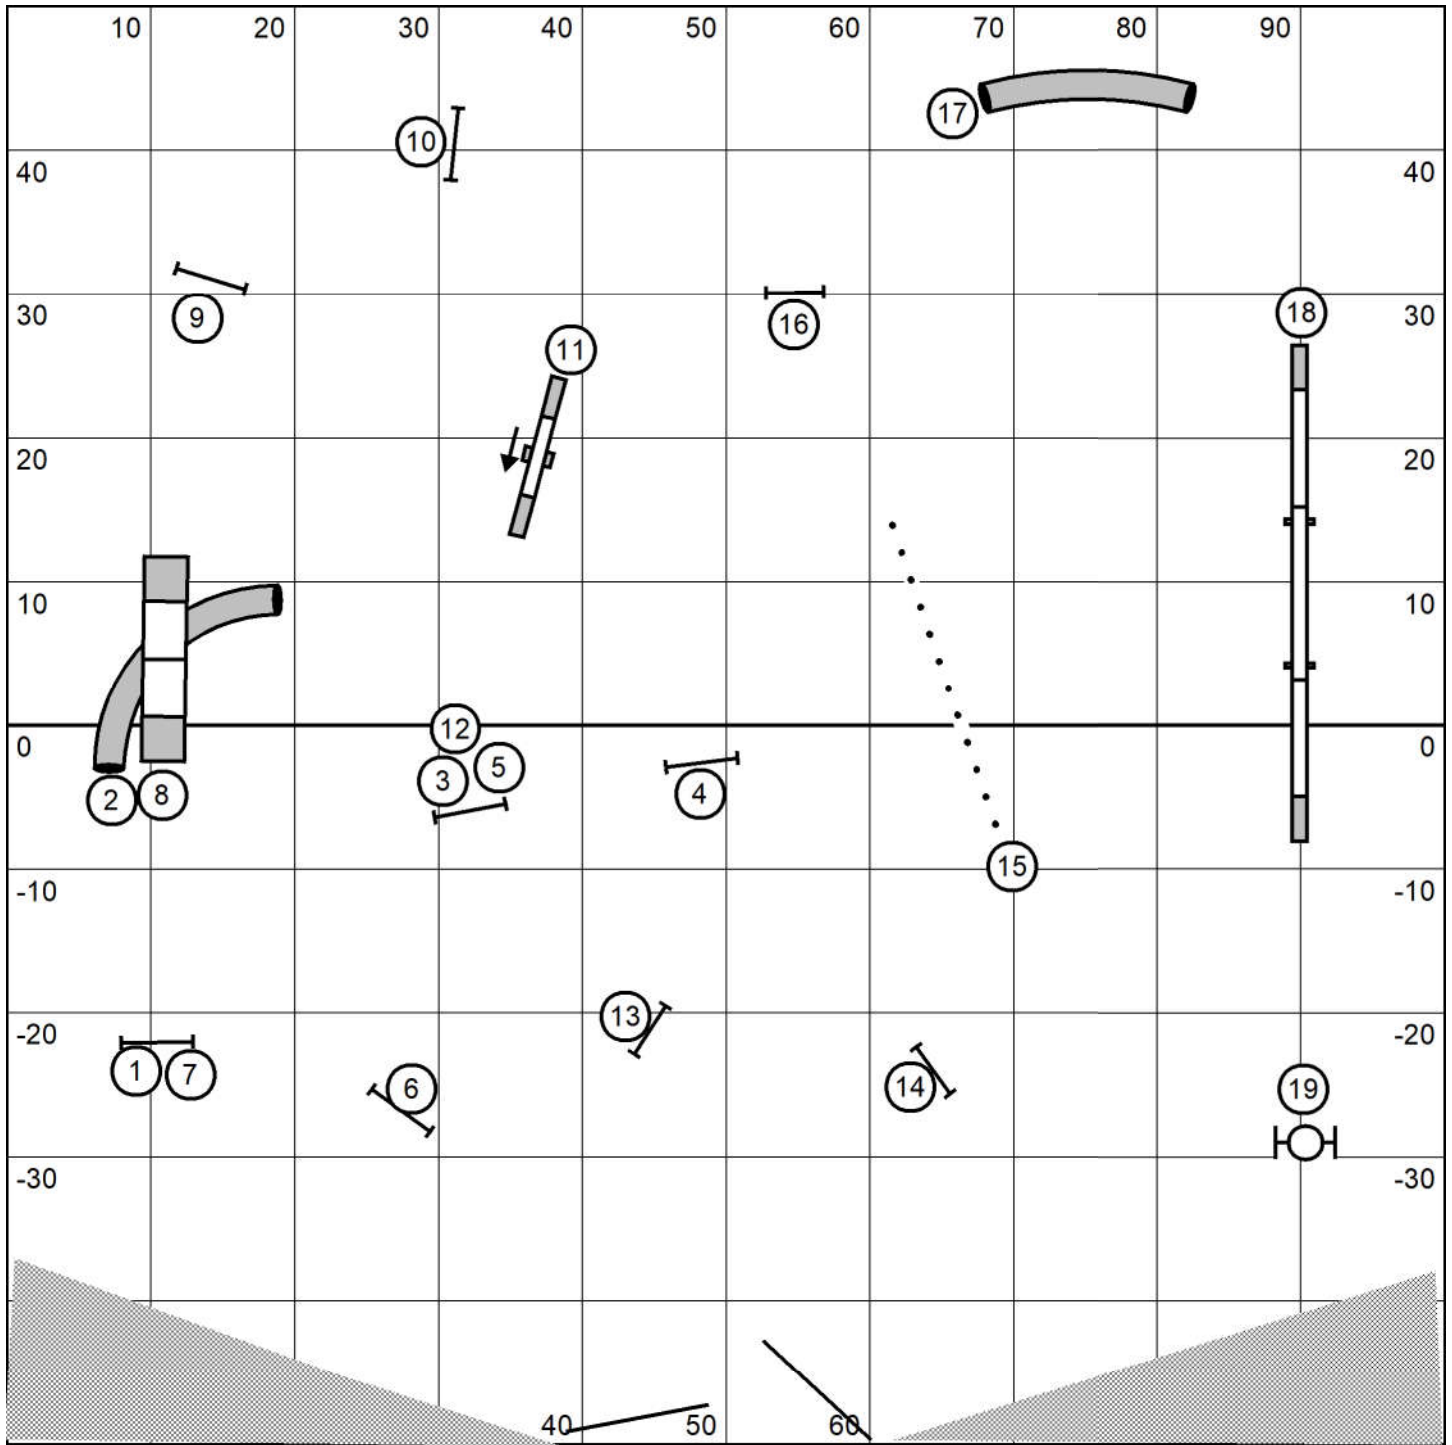

Elite Regular Round 1

Judged by: Darryl Warren

Saturday Mar 5 2022

New Hope ASC

College Station, Tx

100 X100 Indoors

Please enter at #16