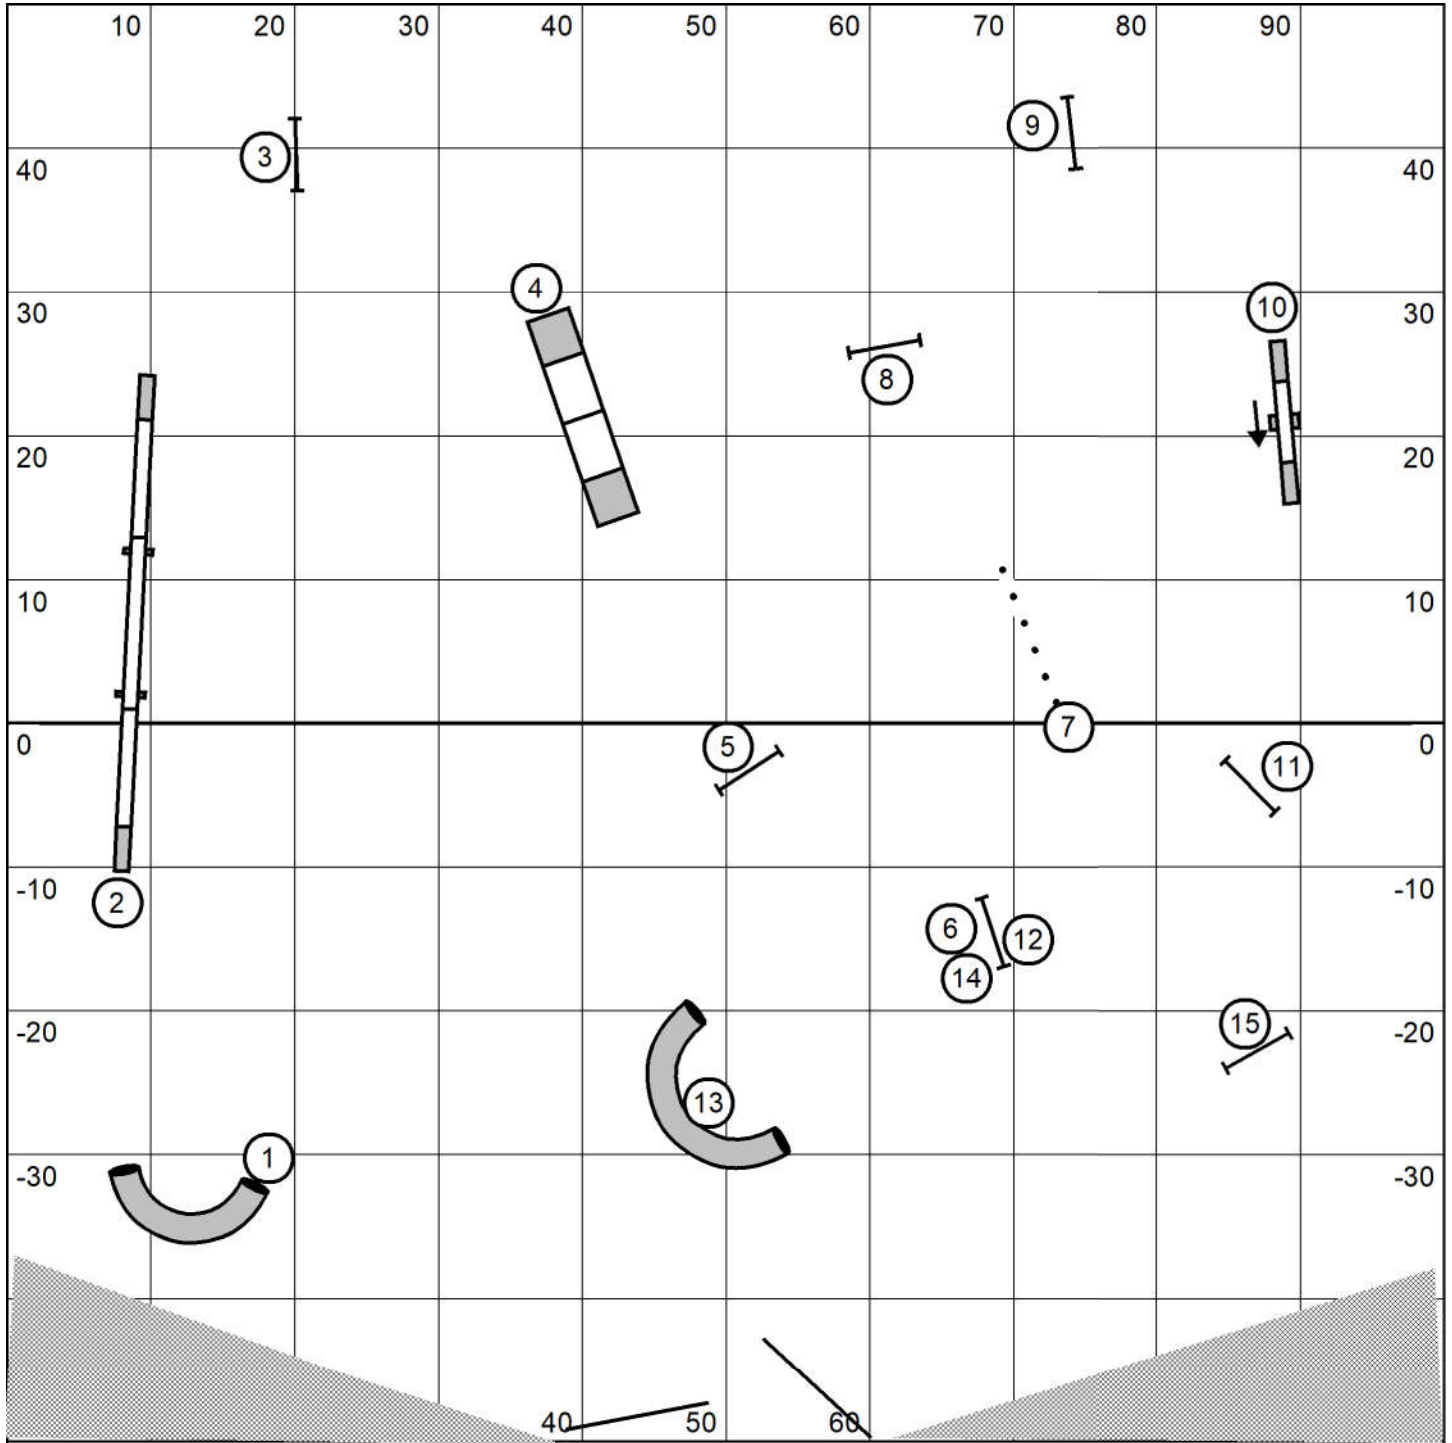

Please enter at #13

Novice Regular Round 1

Judged by: Darryl Warren

Sunday Mar 6, 2022

New Hope ASC

College Station, Tx

100 X100 Indoors