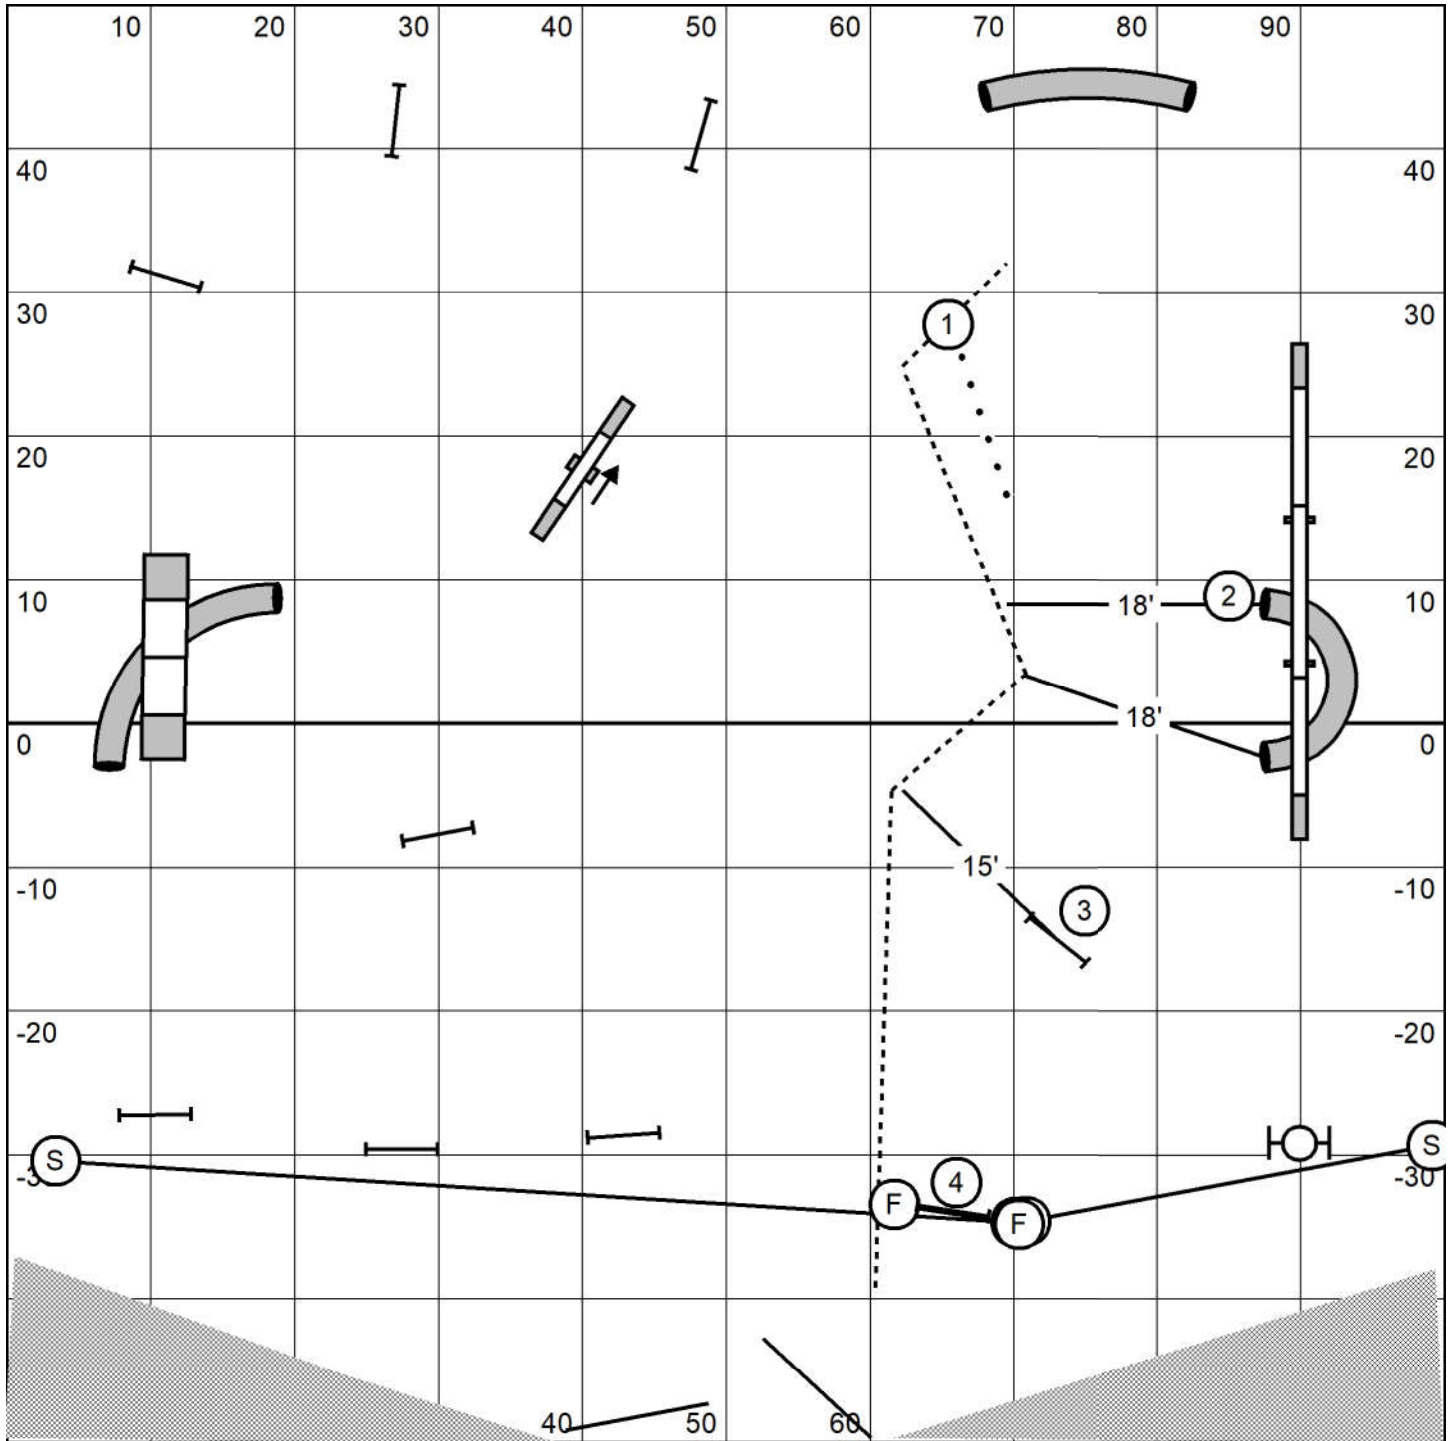

**Open Gamblers Round 1**

Judged by: Darryl Warren  
 Saturday Mar 5 2022  
 New Hope ASC  
 College Station, Tx  
 100 X100 Indoors  
 20-24"=15 16"=17 4-12"=19

Distance 2-3  
 Direction 1-2

**Novice Gamblers Round 1**