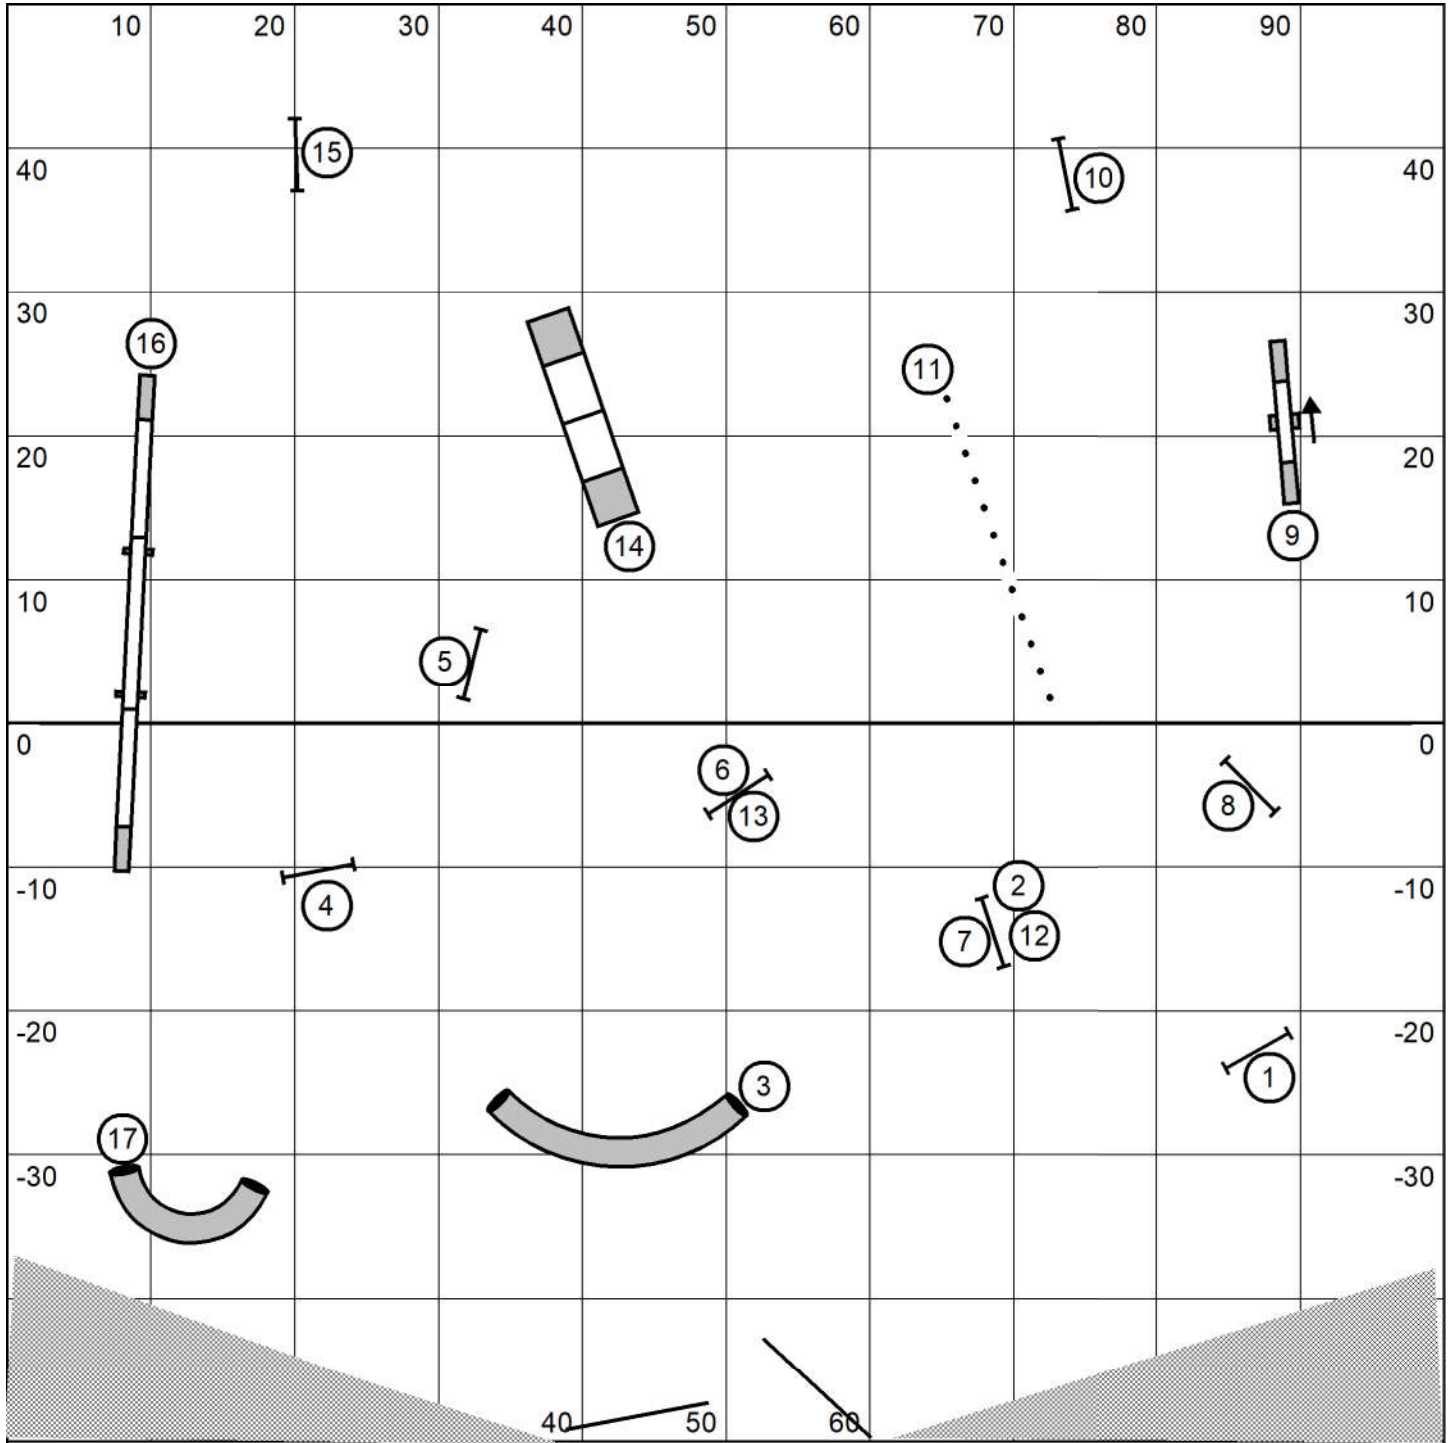

Open Regular Round 1

Judged by: Darryl Warren
Sunday Mar 6, 2022
New Hope ASC
College Station, Tx
100 X100 Indoors

Please enter at #14