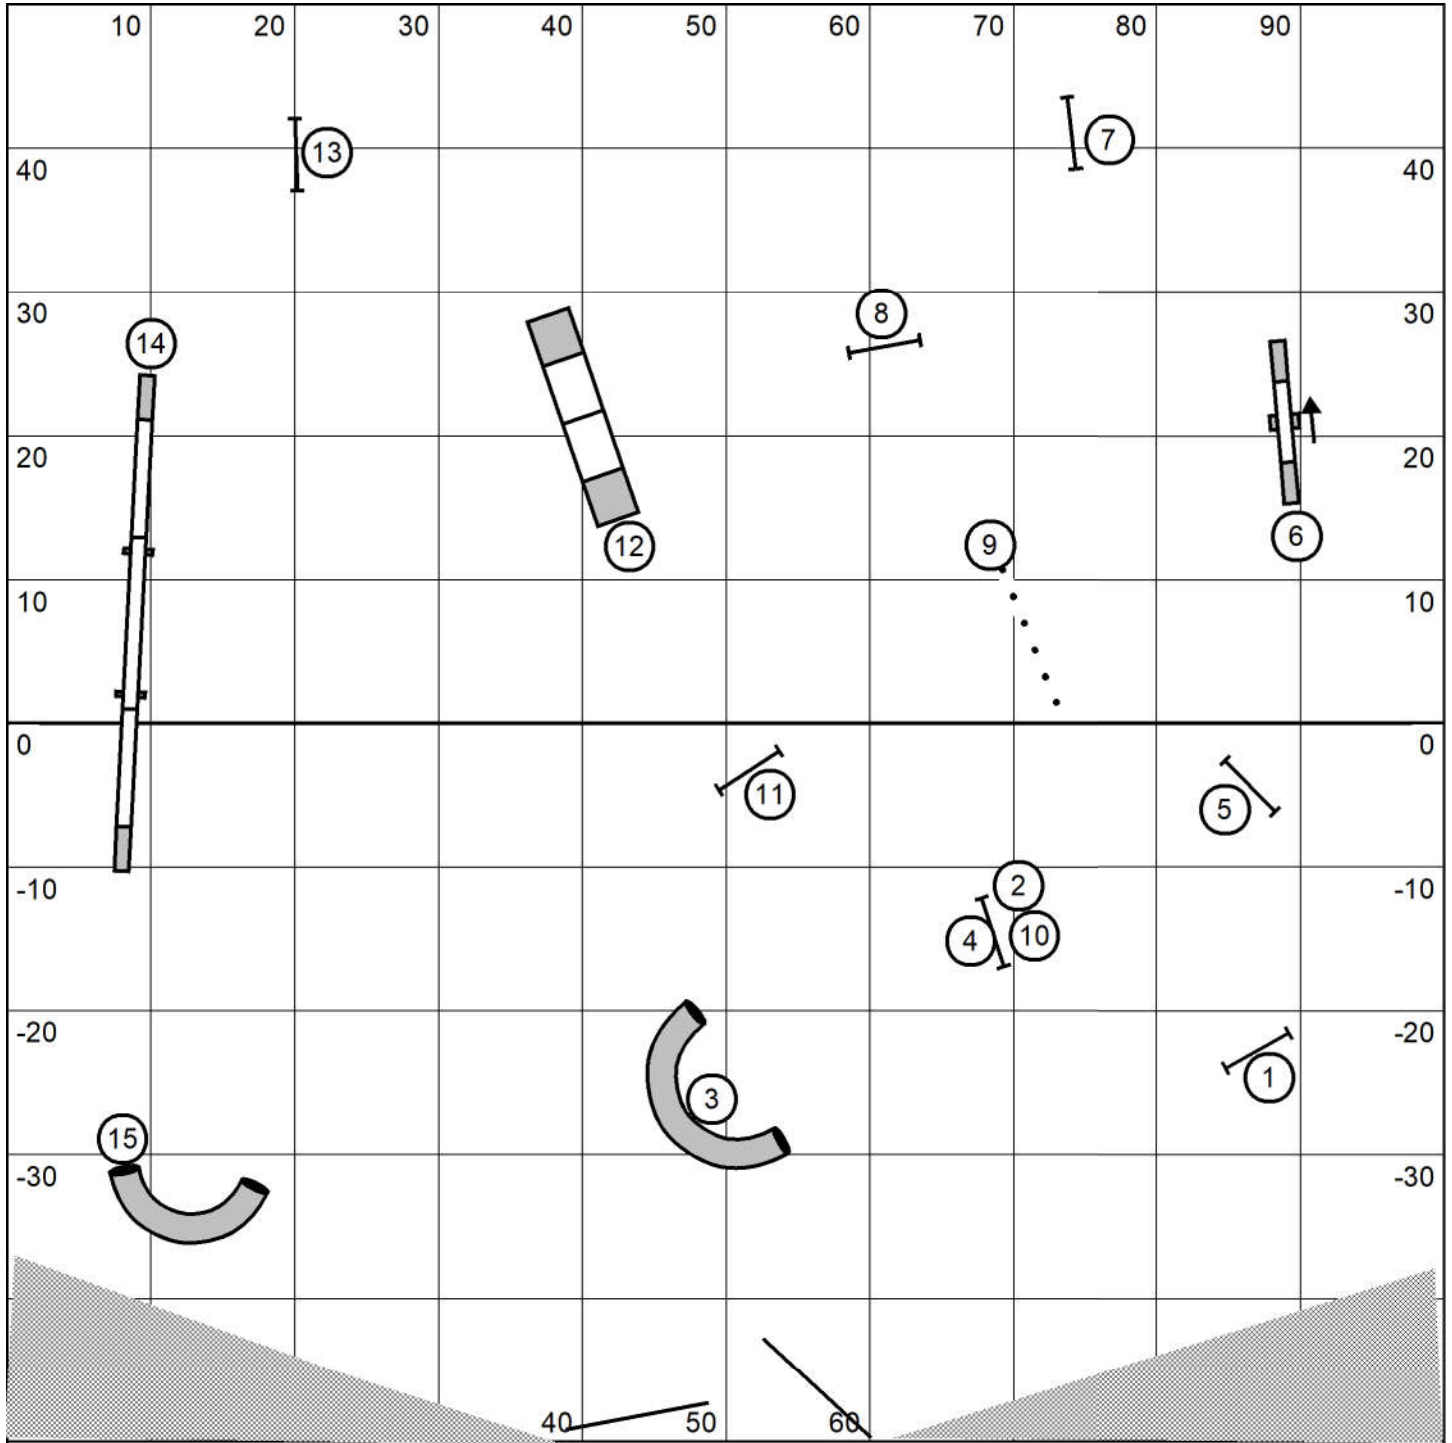

Novice Regular Round 2

Please enter at #12

Judged by: Darryl Warren
Sunday Mar 6, 2022
New Hope ASC
College Station, Tx
100 X100 Indoors