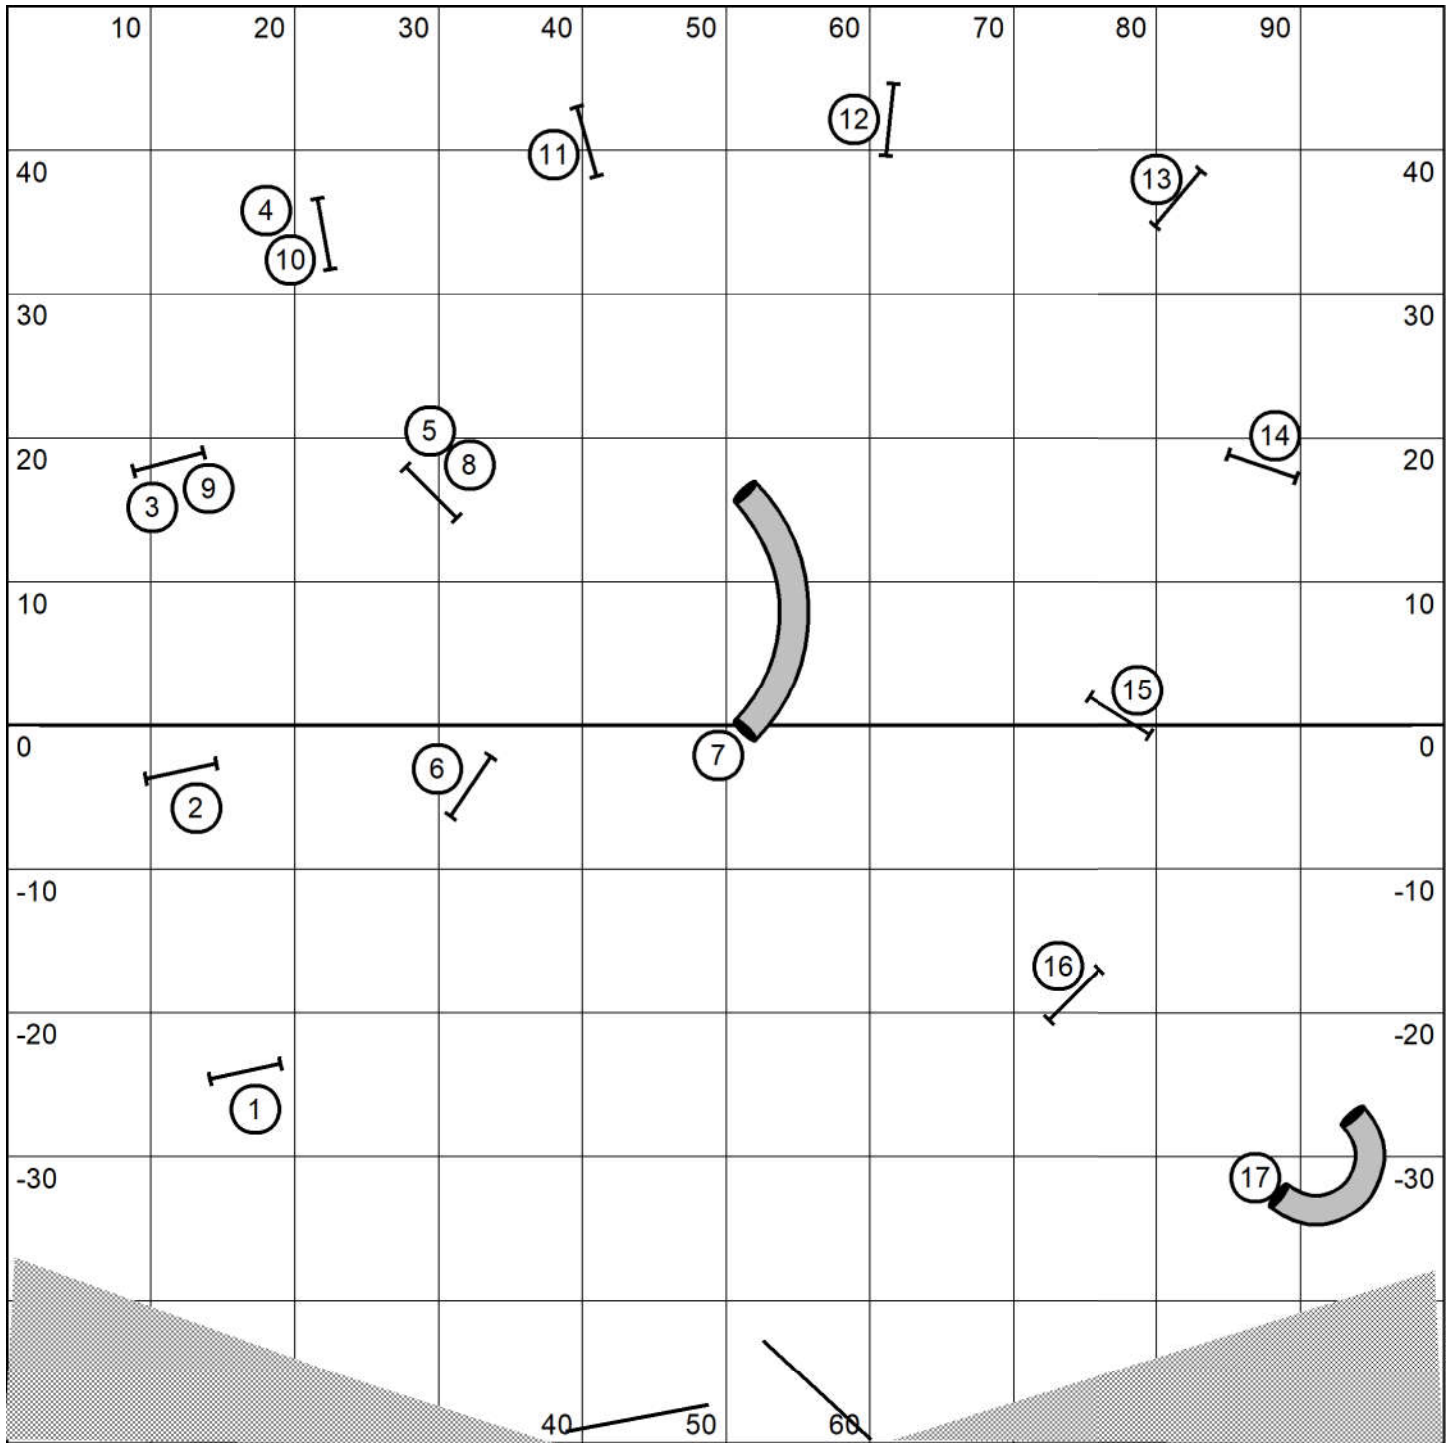

Please enter at #13

Open Jumpers Round 1

Judged by: Darryl Warren

Sunday Mar 6, 2022

New Hope ASC

College Station, Tx

100 X100 Indoors