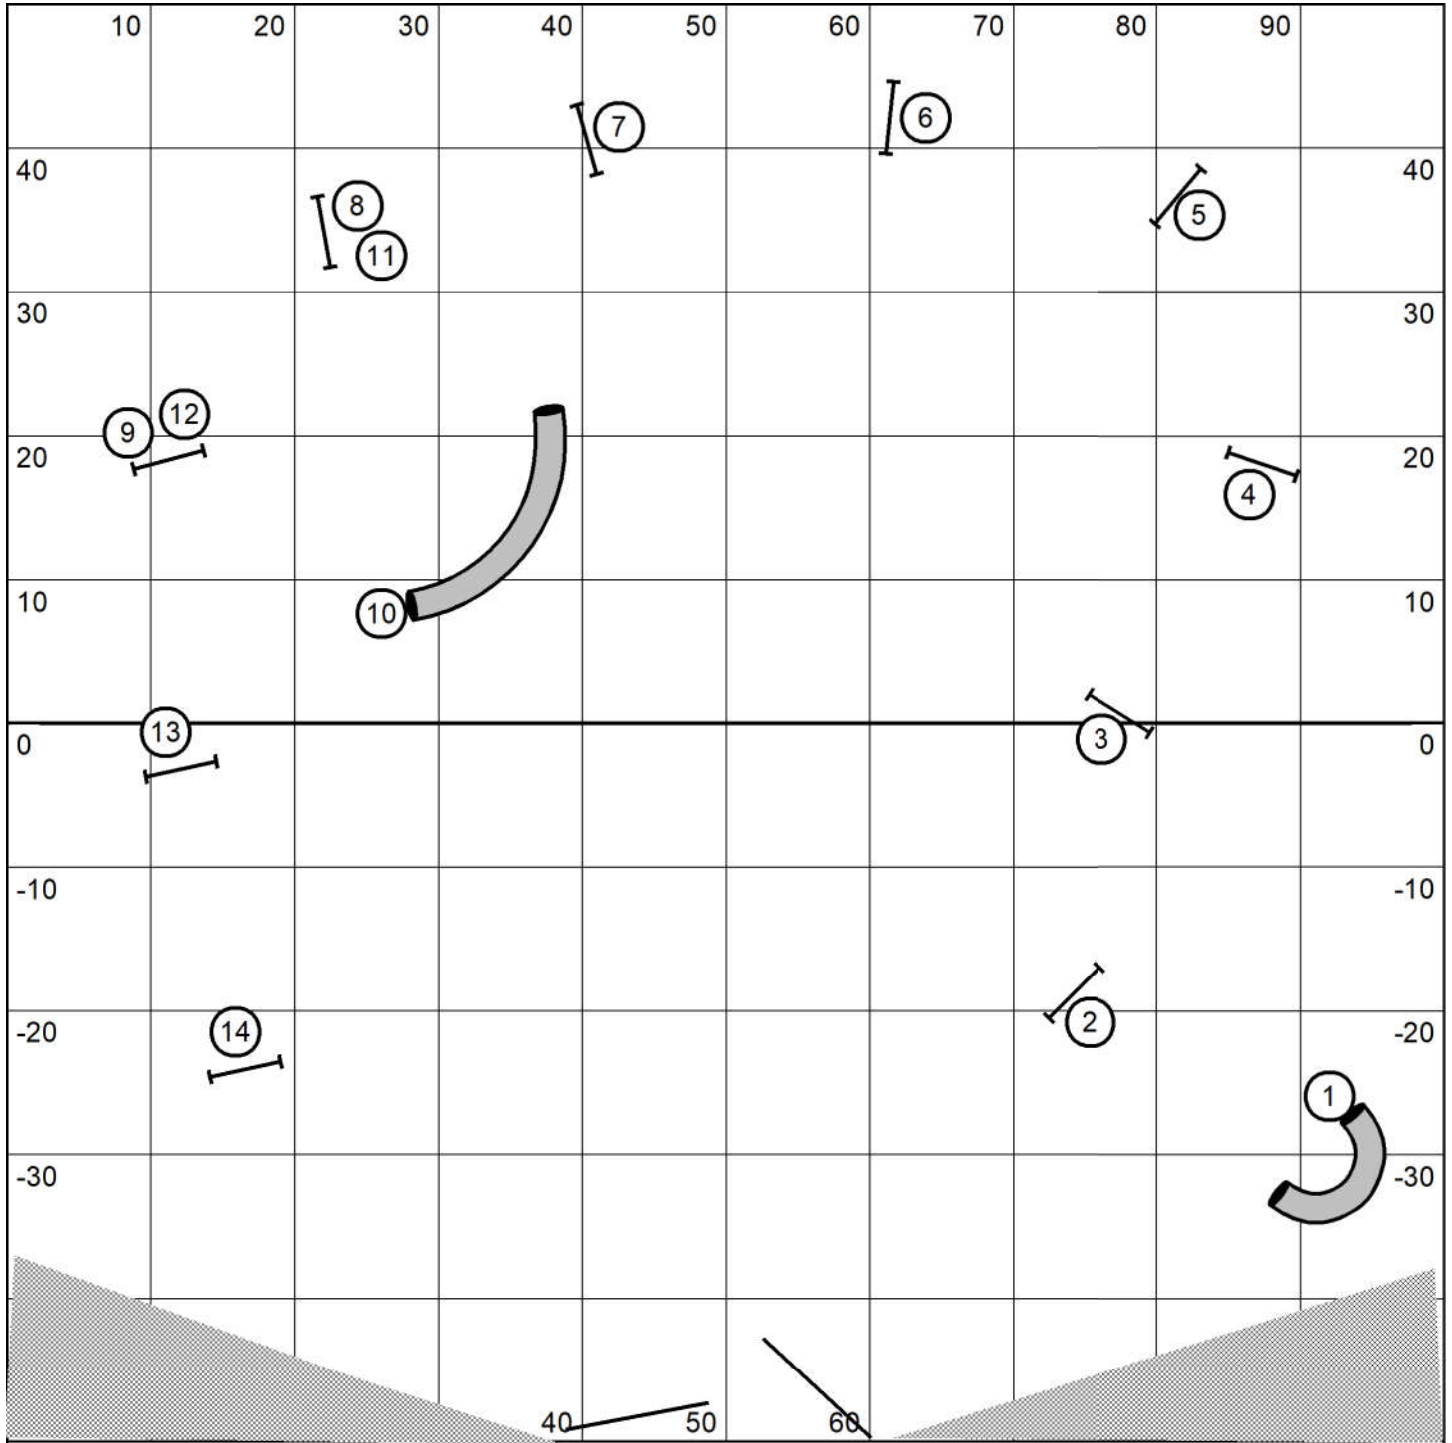

Novice Jumpers Round 1

Please enter at #11

Judged by: Darryl Warren
Sunday Mar 6, 2022
New Hope ASC
College Station, Tx
100 X100 Indoors