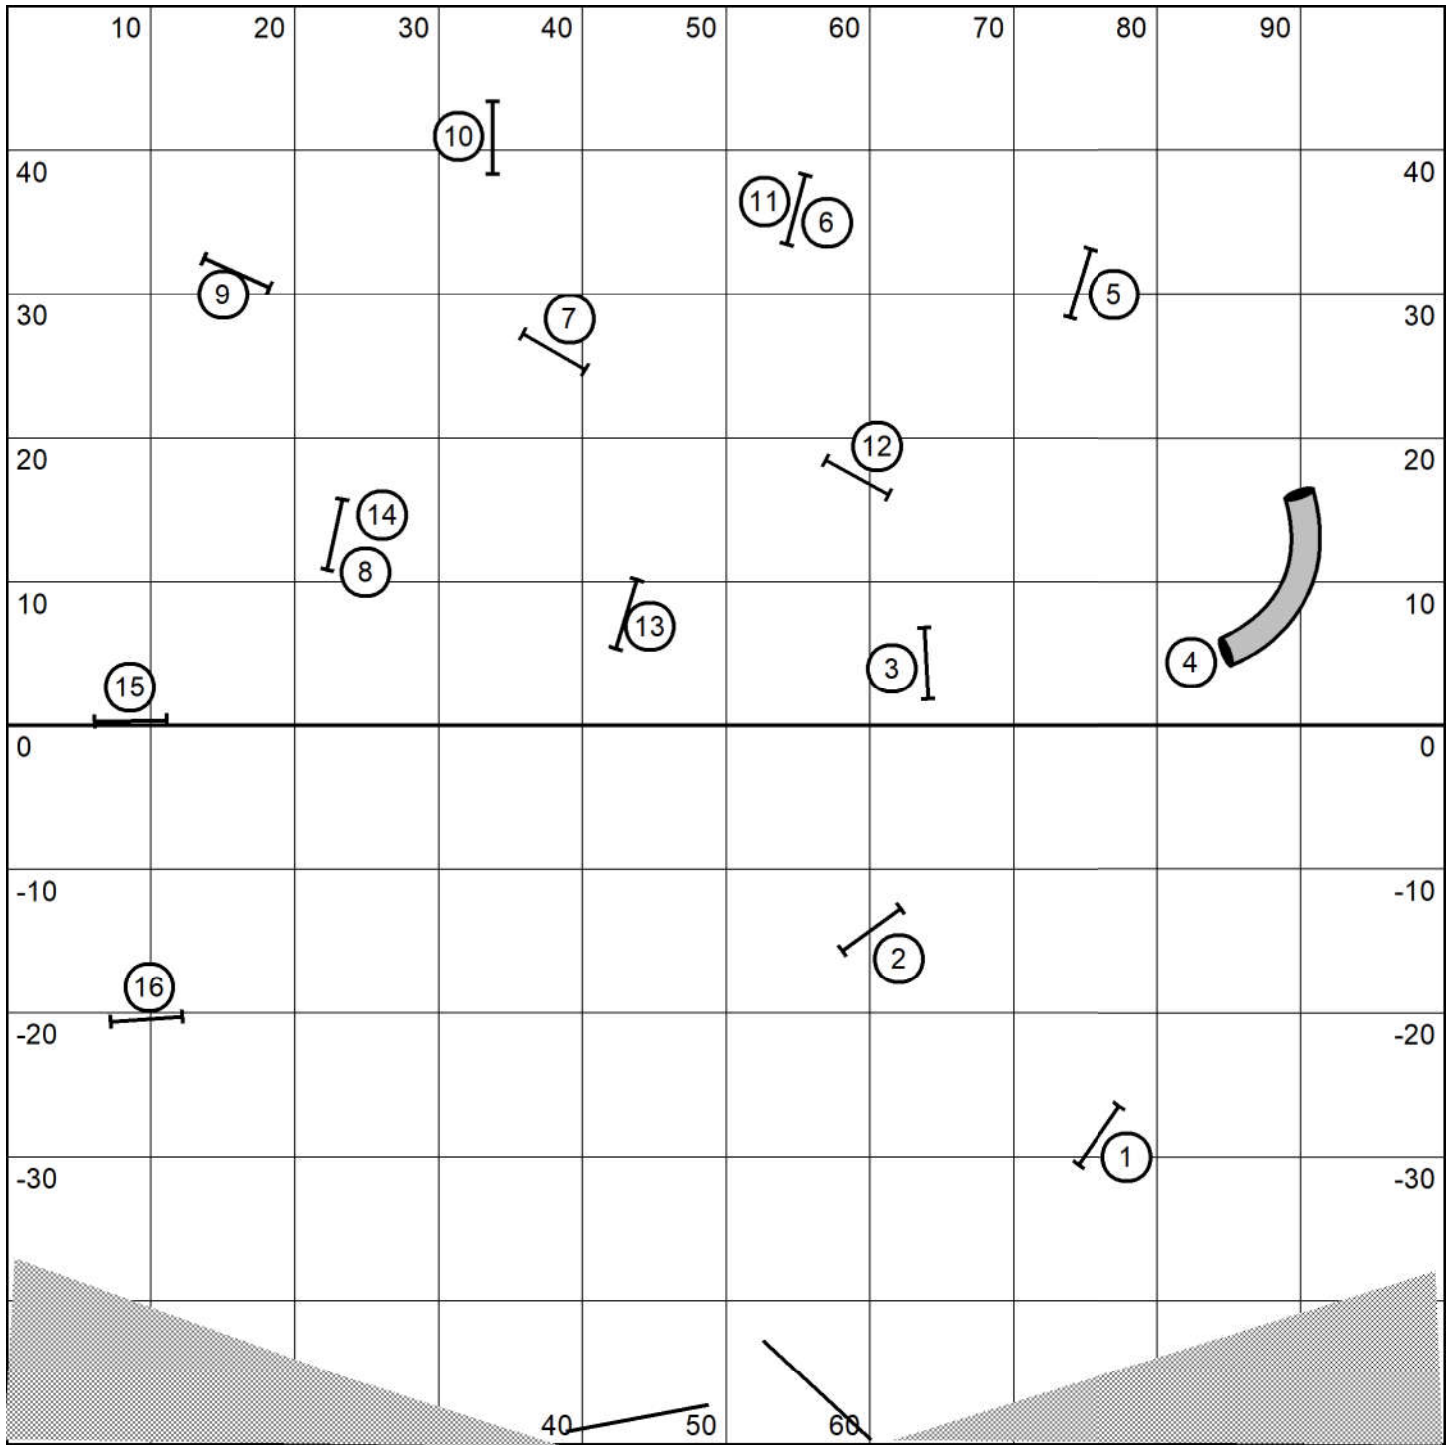

Open Jumpers Round 1

Judged by: Darryl Warren
Saturday Mar 5 2022
New Hope ASC
College Station, Tx
100 X100 Indoors

Please enter at #13