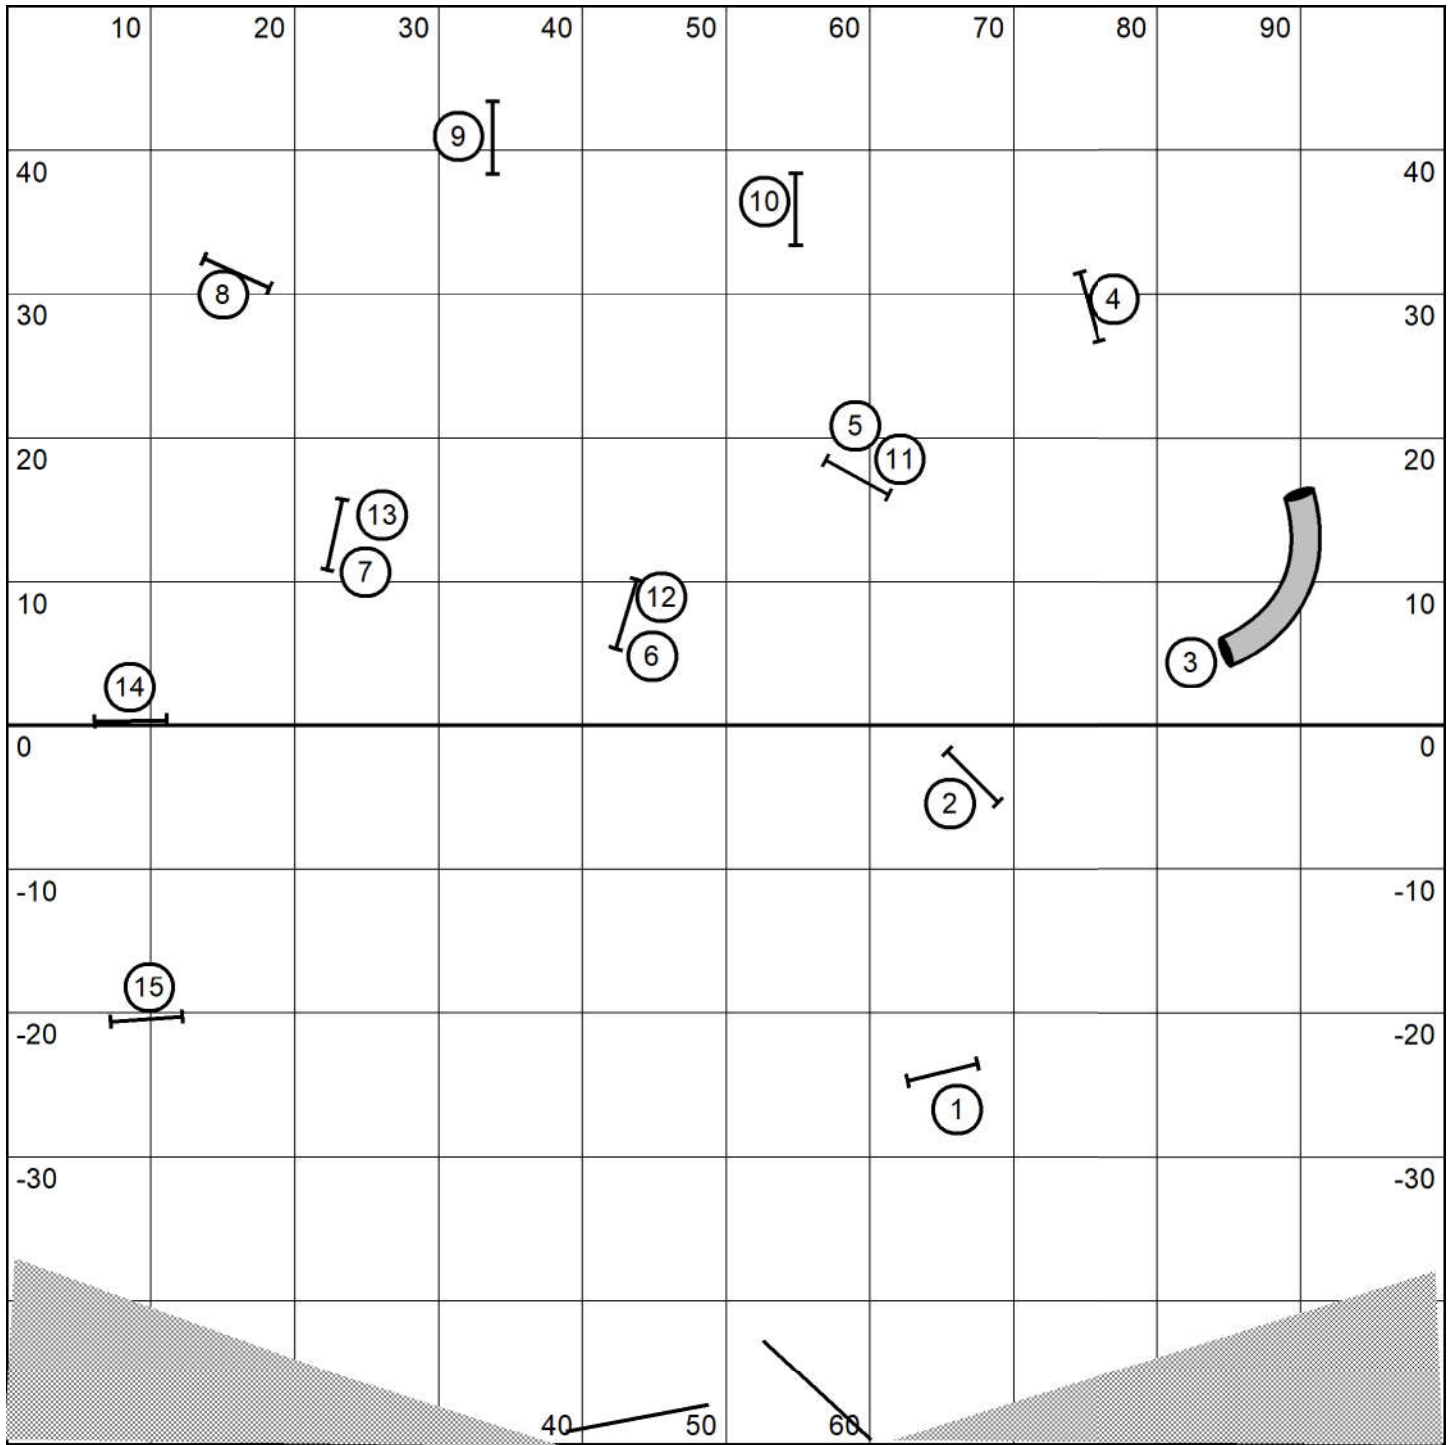

Novice Jumpers Round 2

Judged by: Darryl Warren
Saturday Mar 5 2022
New Hope ASC
College Station, Tx
100 X100 Indoors

Please enter at #12