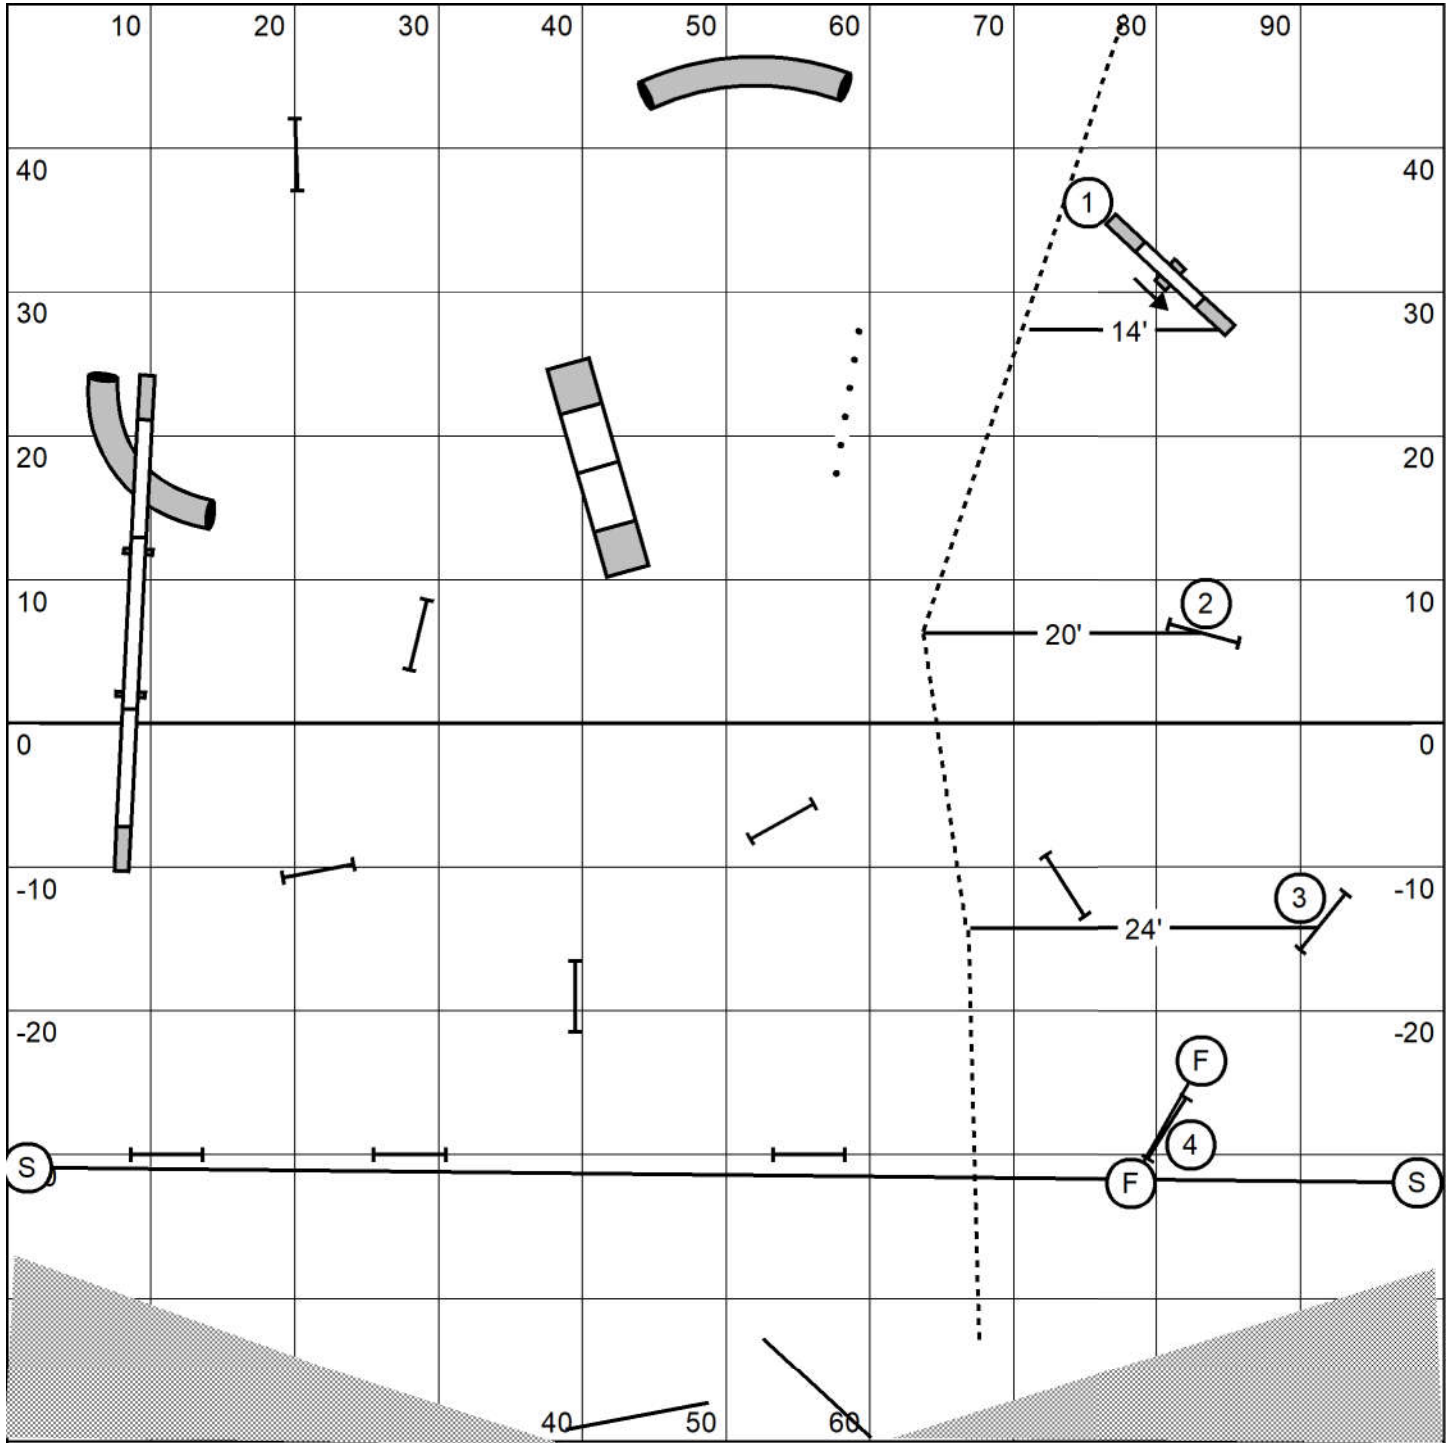

Elite Gamblers Round 1

Judged by: Darryl Warren
Sunday Mar 6, 2022
New Hope ASC
College Station, Tx
100 X100 Indoors
20-24"=15 16"=17 4-12"=19

Distance 2-3
Direction 2-3
Discrim 2-3