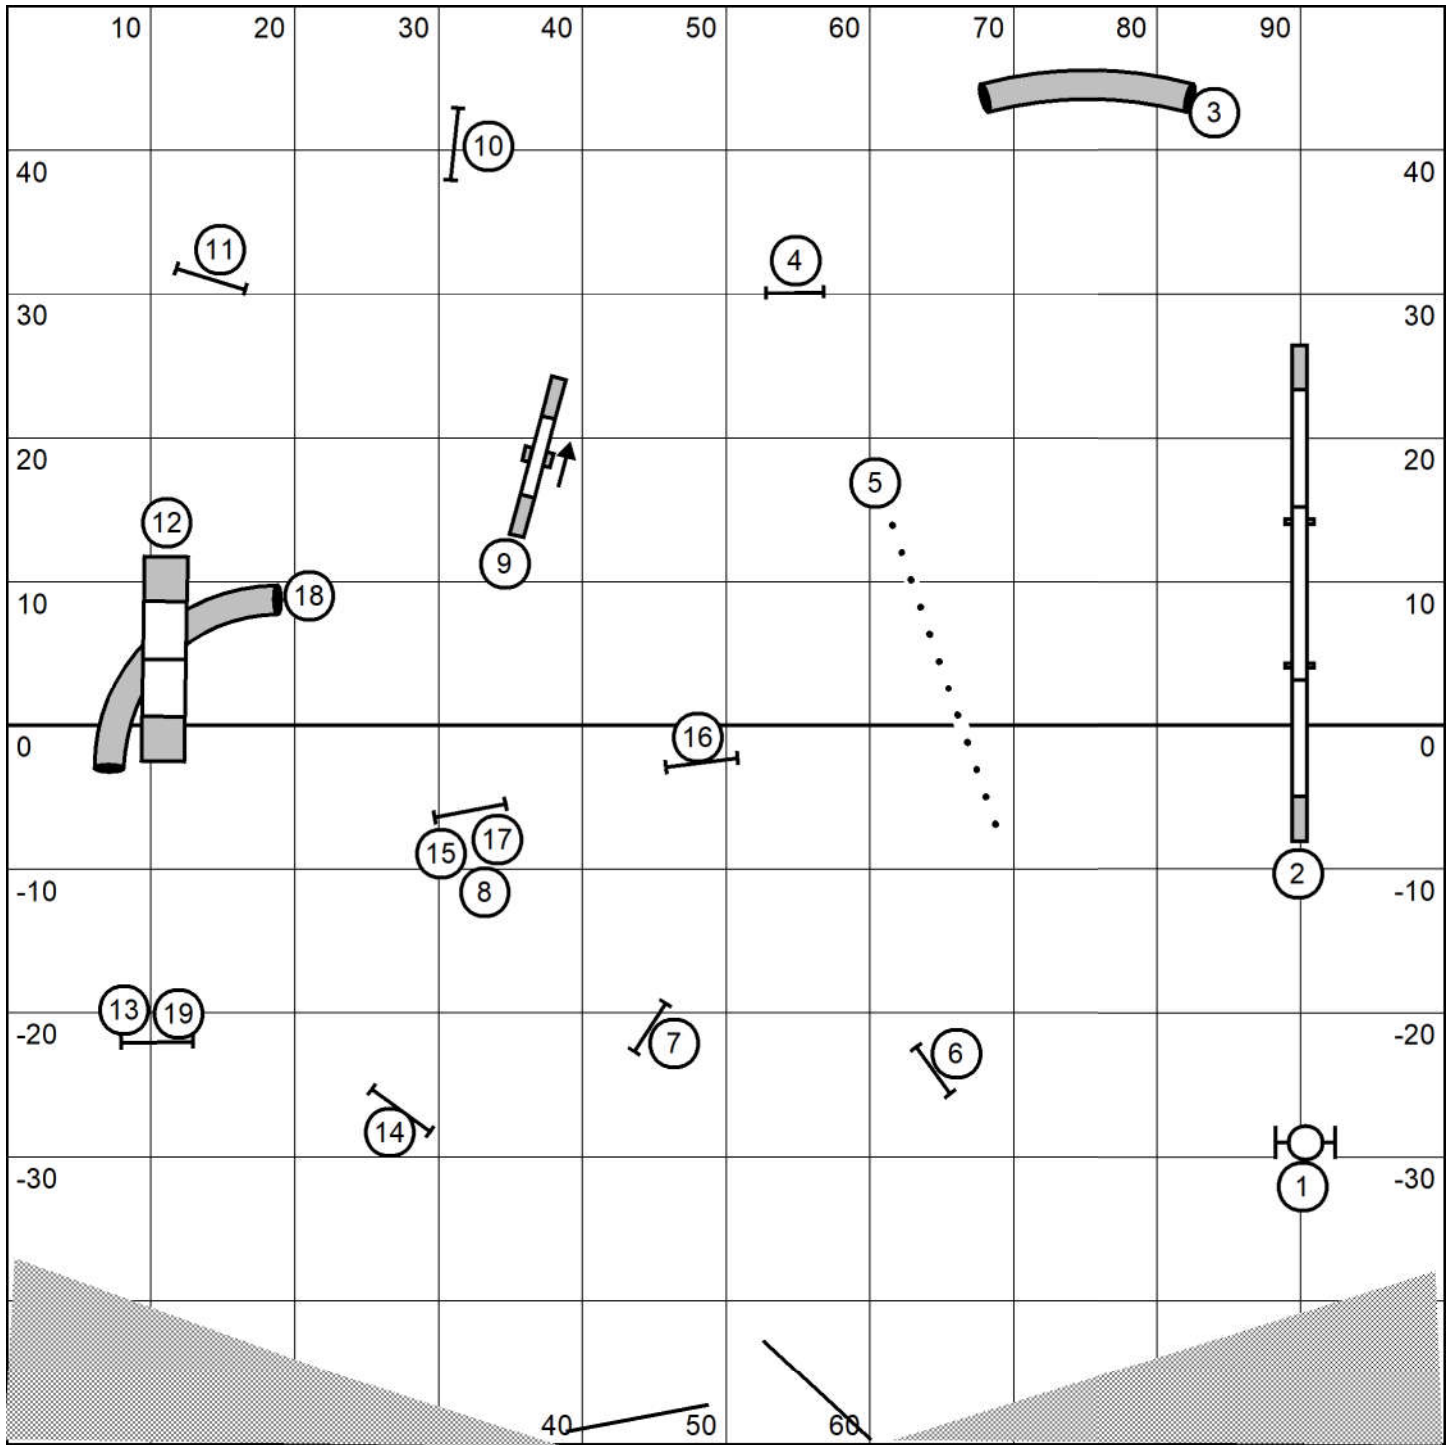

Elite Regular Round 2

Judged by: Darryl Warren

Saturday Mar 5 2022

New Hope ASC

College Station, Tx

100 X100 Indoors

Please enter at #17