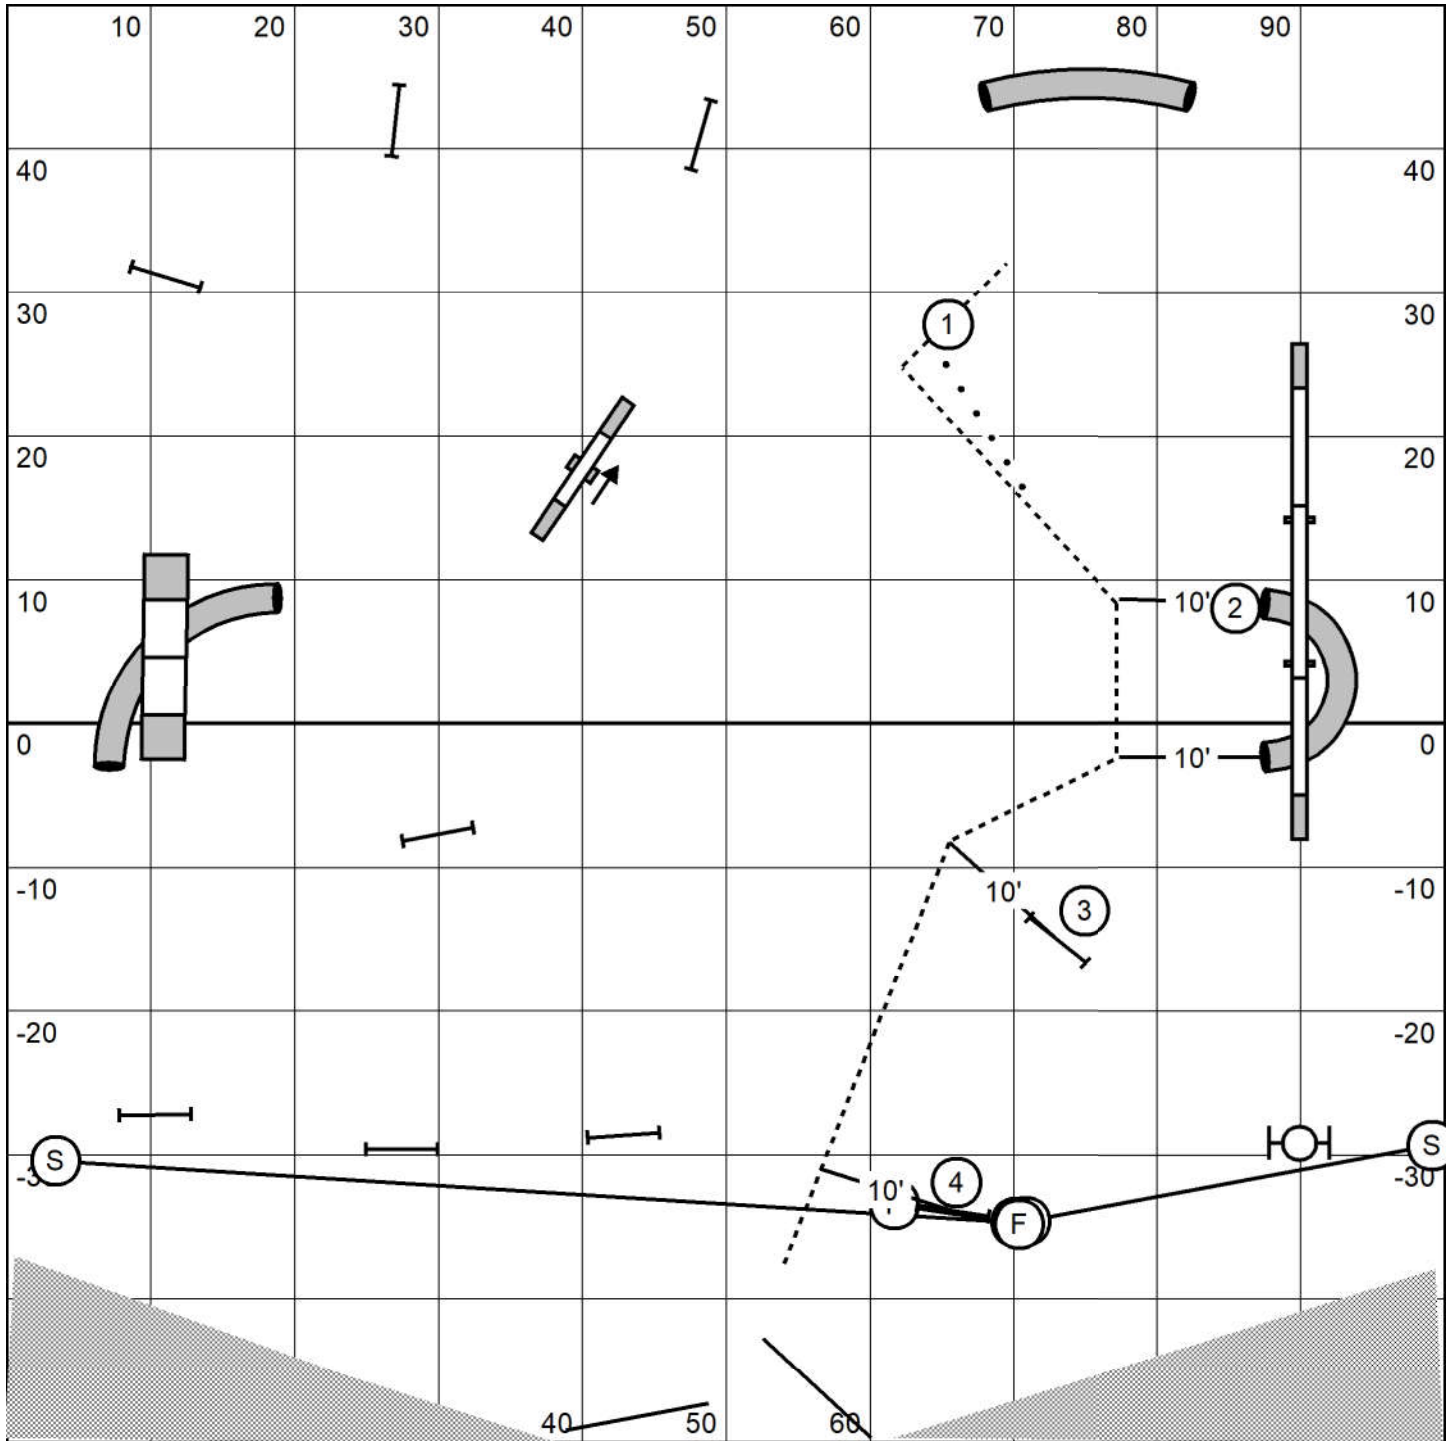

**Open Gamblers Round 1**

Judged by: Darryl Warren  
 Saturday Mar 5 2022  
 New Hope ASC  
 College Station, Tx  
 100 X100 Indoors  
 20-24"=15 16"=17 4-12"=19

Distance 2-3  
 Direction 1-2

**Novice Gamblers Round 1**