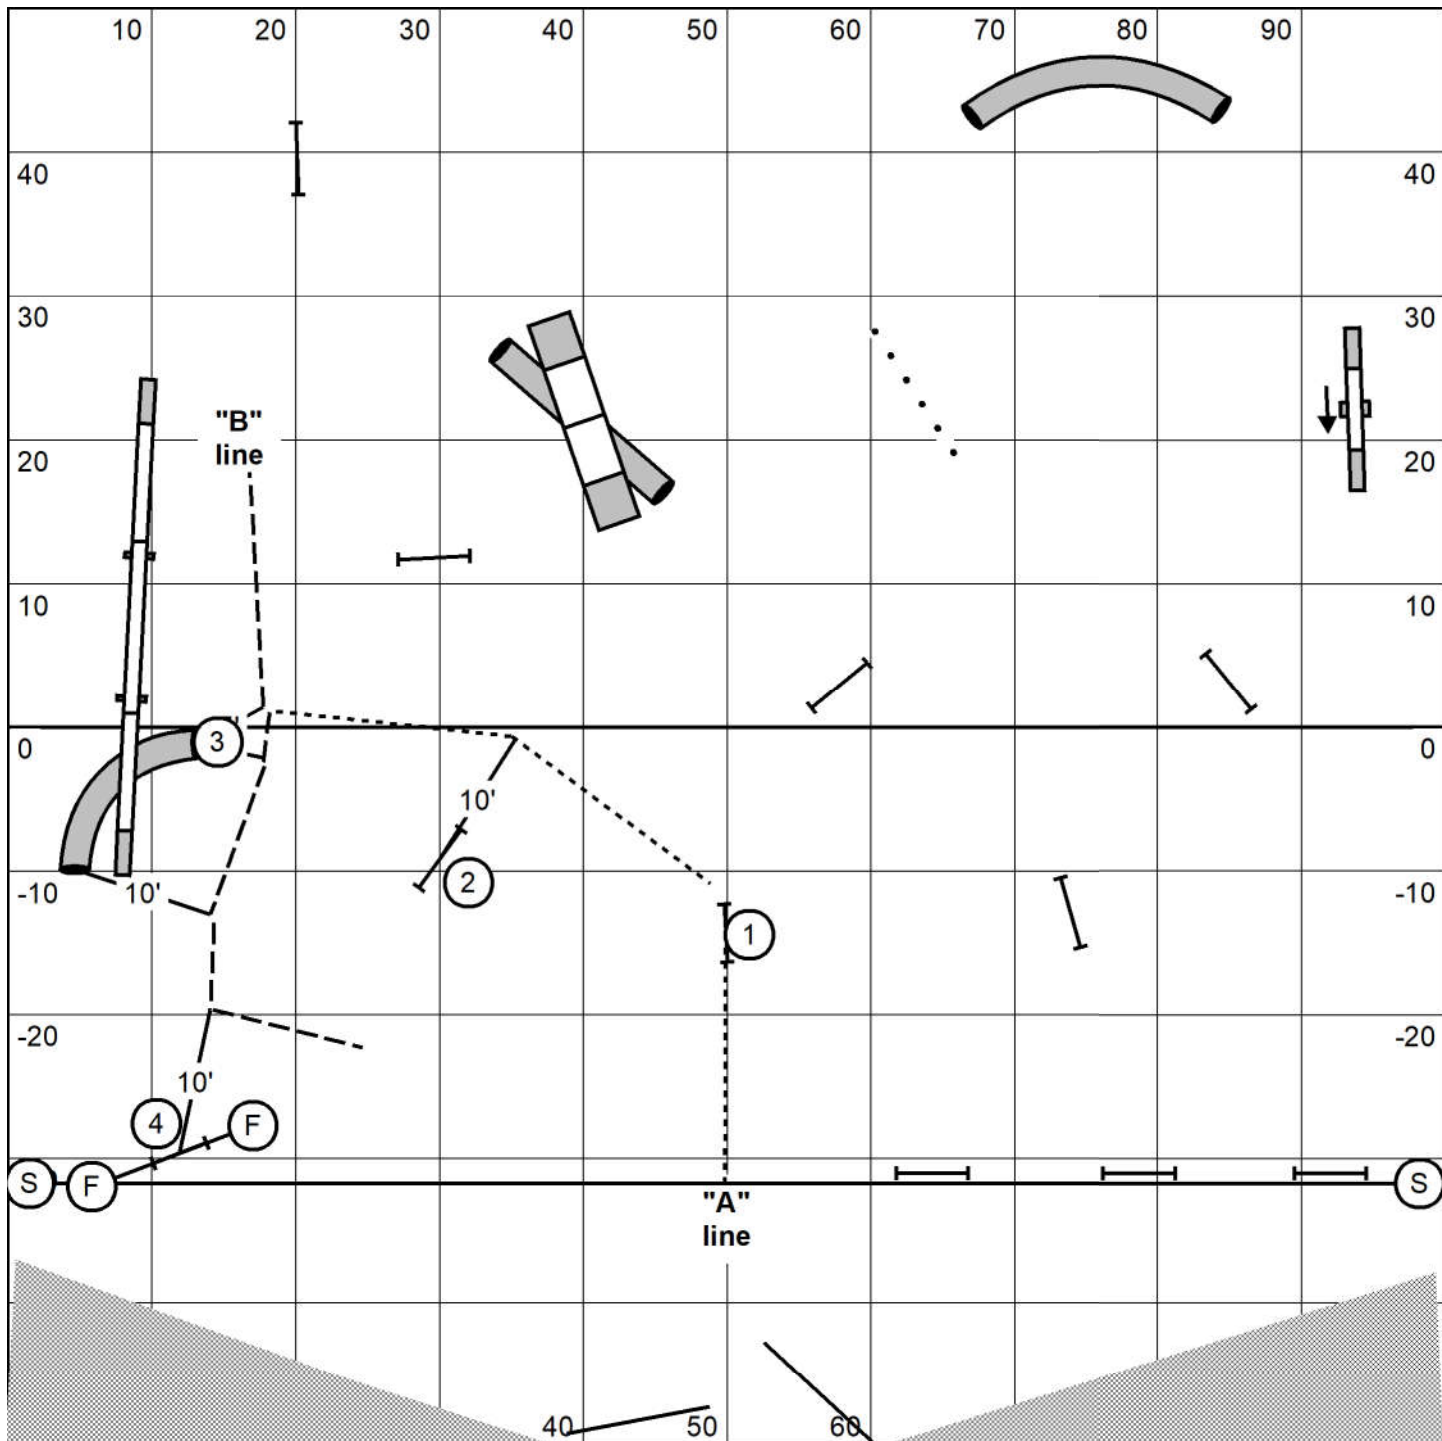

Distance 2 & 4
Discrimination 2-3

Novice Gamblers Round 2

Judged by: Darryl Warren
Sunday Mar 6, 2022
New Hope ASC
College Station, Tx
100 X100 Indoors
20-24"=16 16"=18 4-12"=20

Gamble
Must be behind line "A"
for 1 & 2 After #2 is completed,
"B" becomes the new Gamble
line