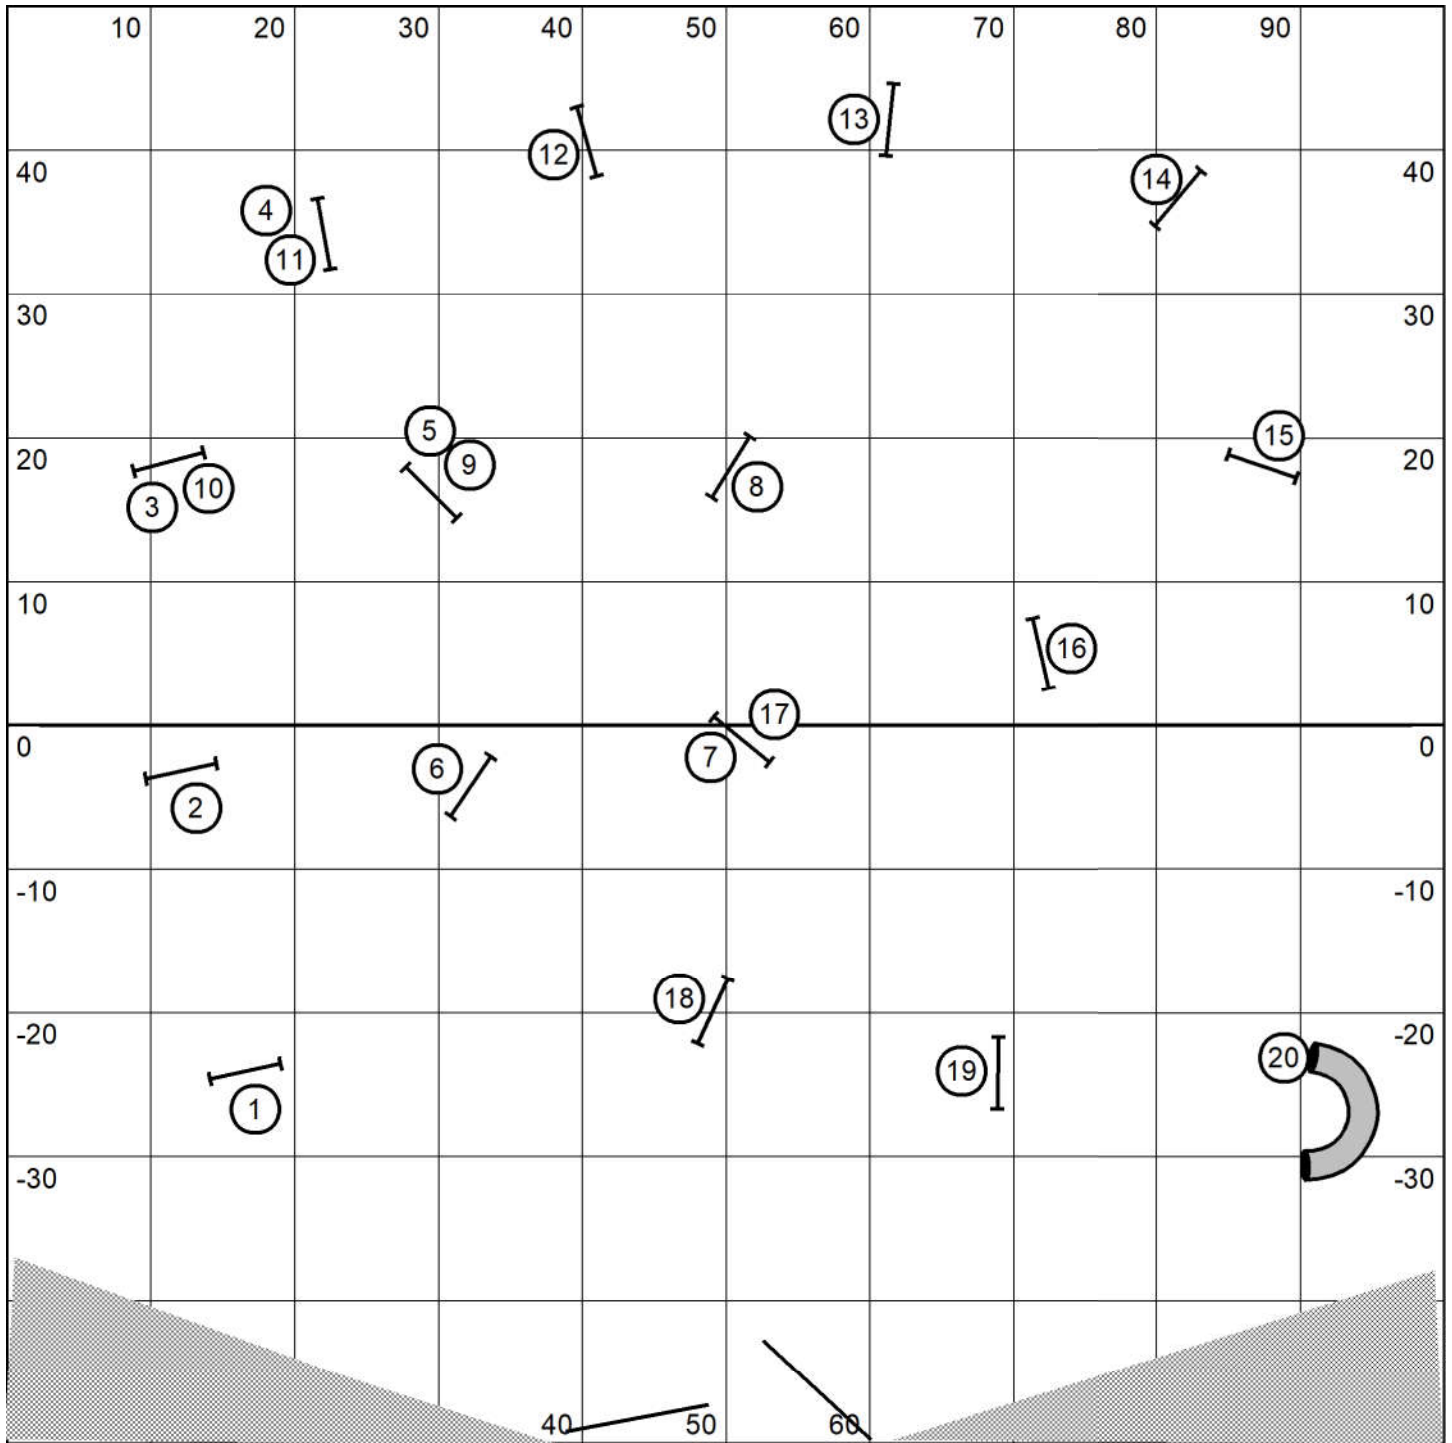

Elite Jumpers Round 2

Judged by: Darryl Warren

Sunday Mar 6, 2022

New Hope ASC

College Station, Tx

100 X100 Indoors

Please enter at #17