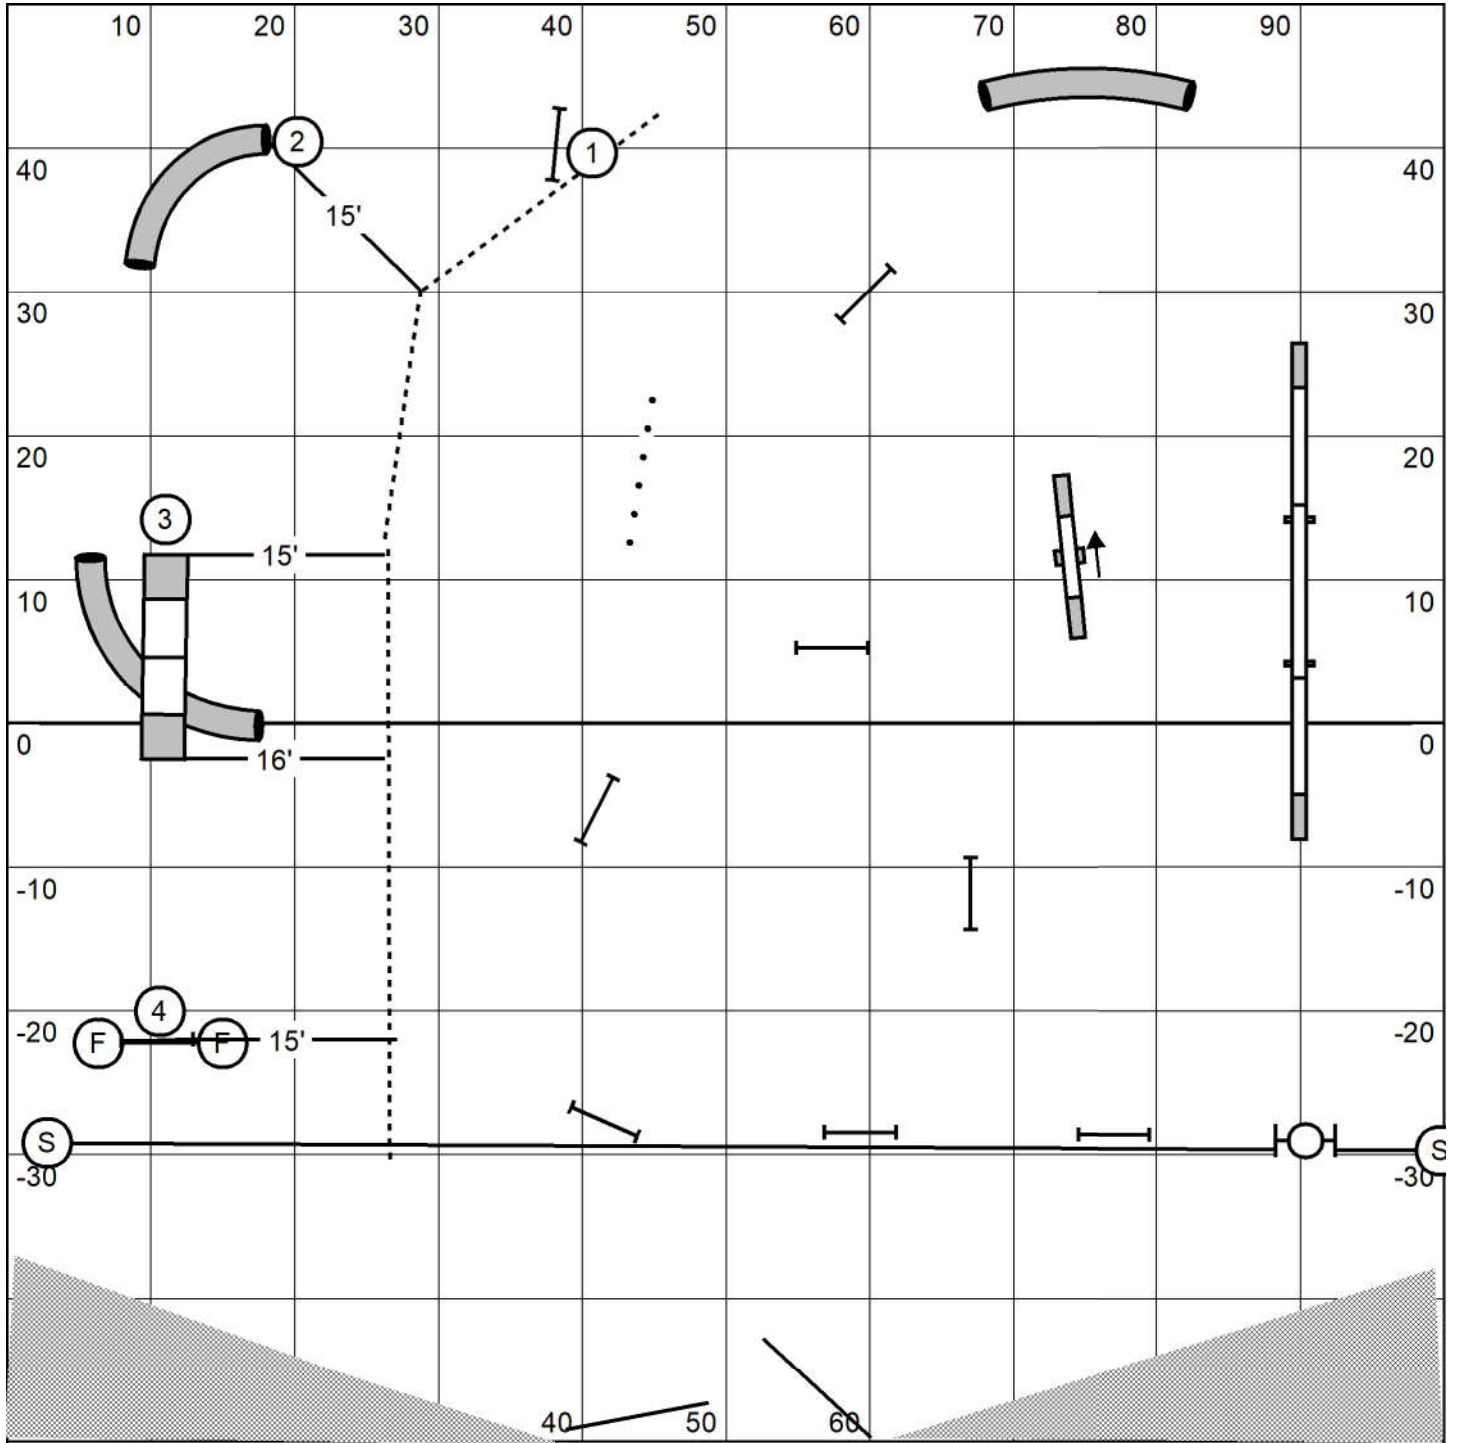

Open Gamblers Round 2

Judged by: Darryl Warren
Saturday Mar 5 2022
New Hope ASC
College Station, Tx
100 X100 Indoors
20-24"=15 16"=17 4-12"=19

Distance 2-4
Discrimination 2-3