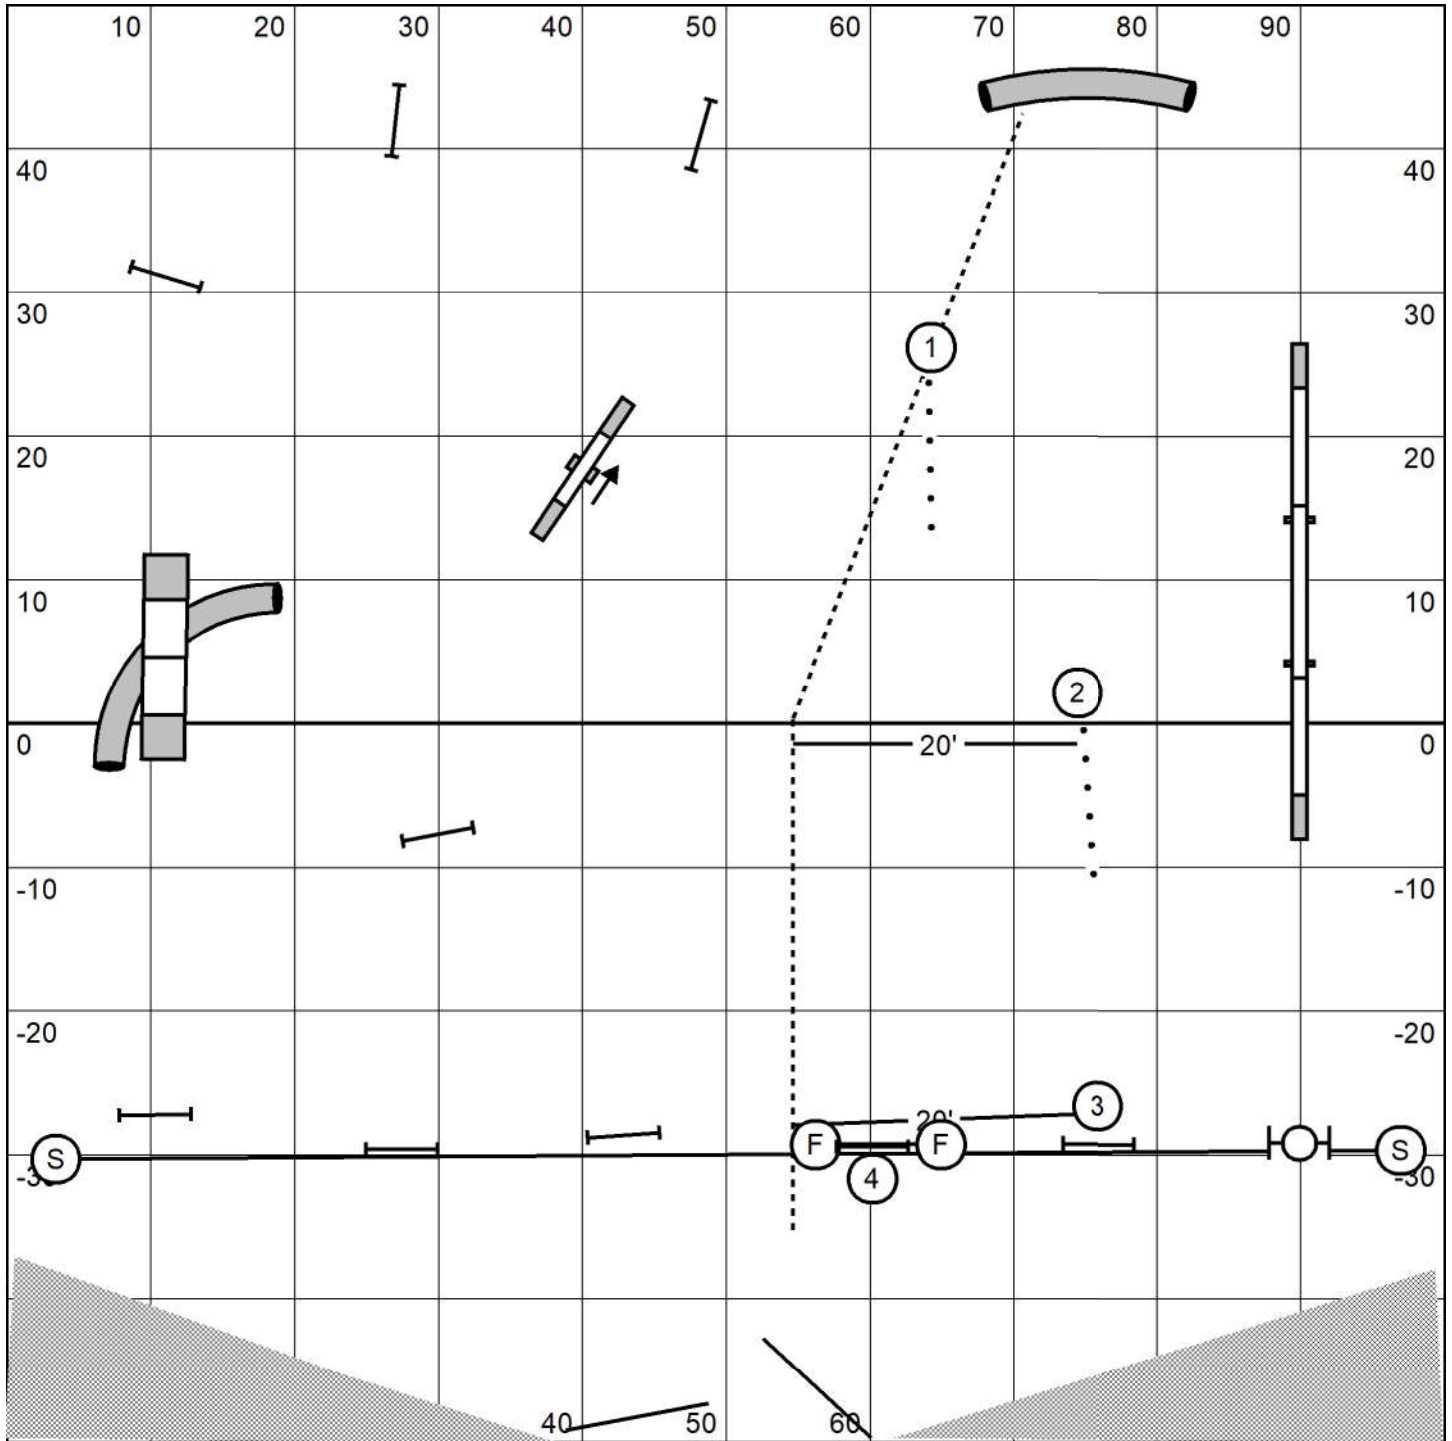

Elite Gamblers Round 1

Judged by: Darryl Warren
Saturday Mar 5 2022
New Hope ASC
College Station, Tx
100 X100 Indoors
20-24"=15 16"=17 4-12"=19

Distance 2-3
Dicrim 2-3