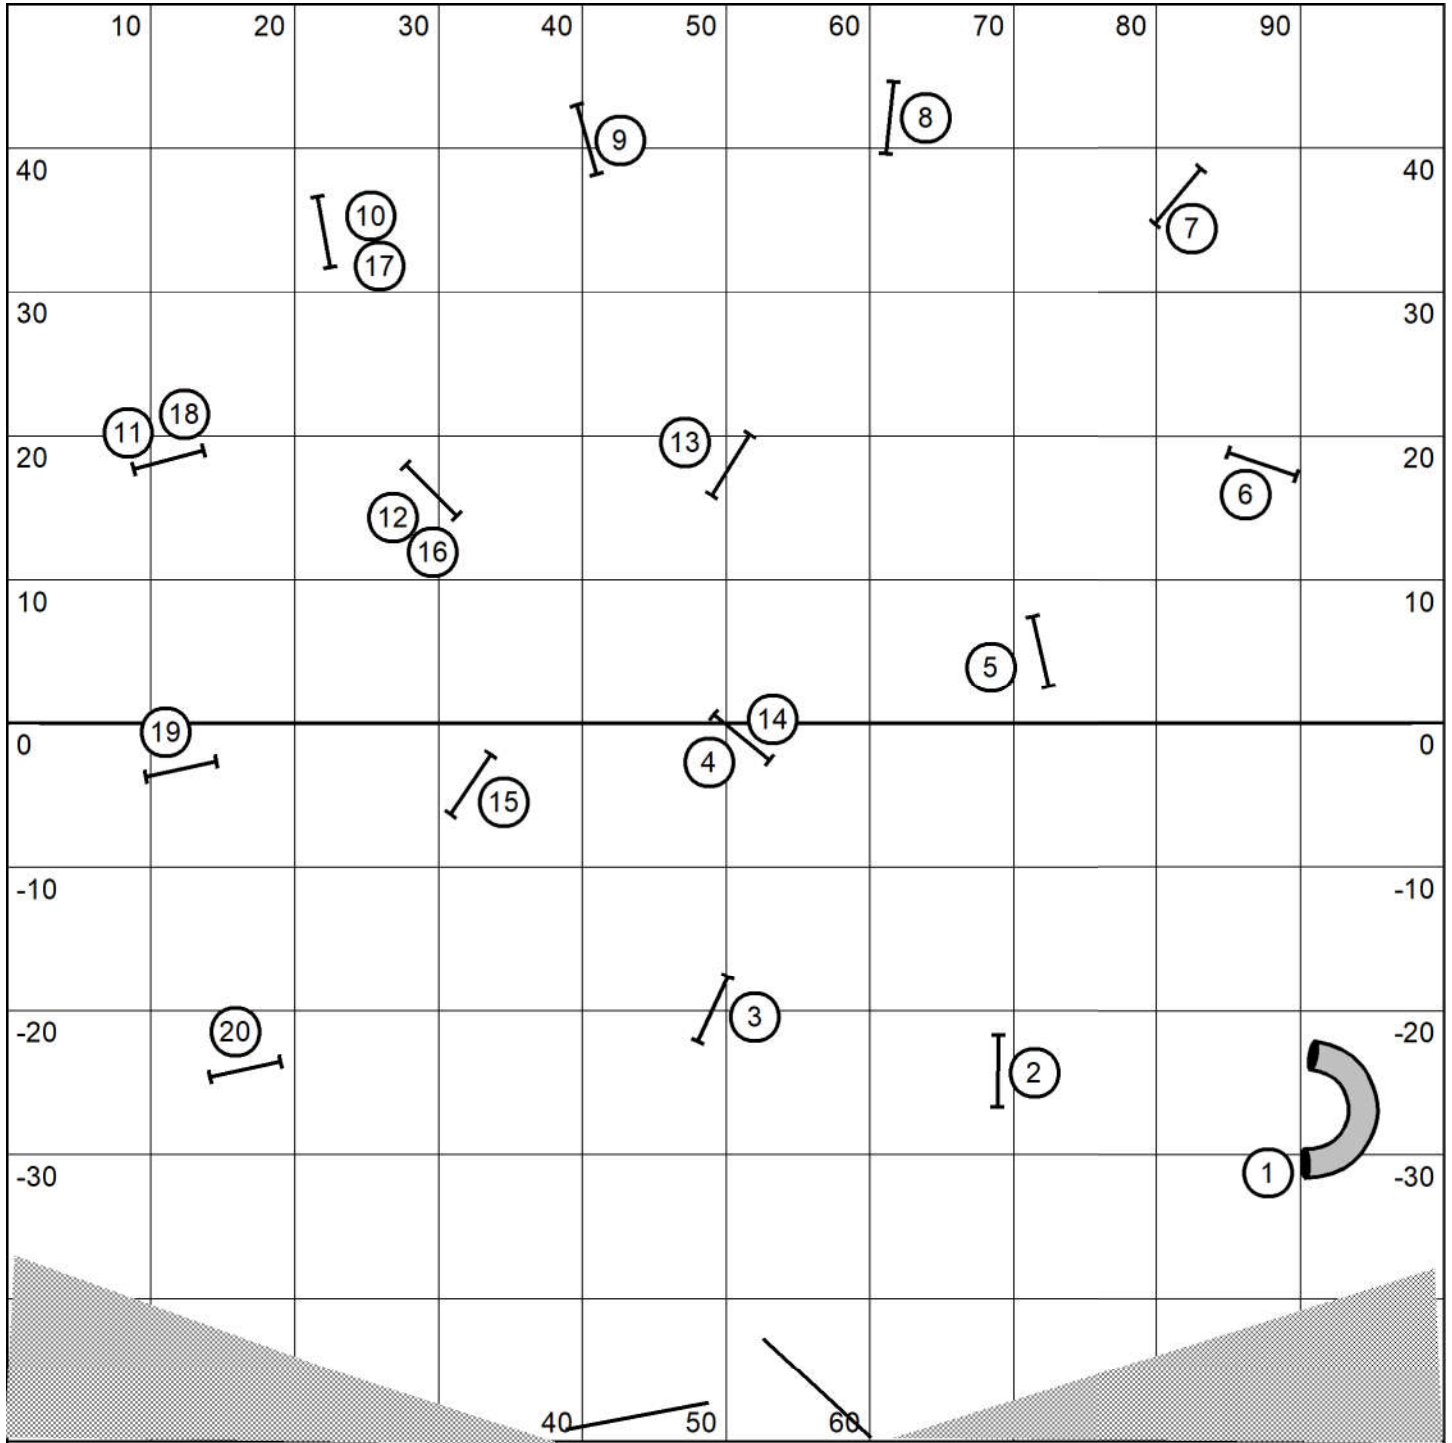

Elite Jumpers Round 1

Judged by: Darryl Warren
Sunday Mar 6, 2022
New Hope ASC
College Station, Tx
100 X100 Indoors

Please enter at #16