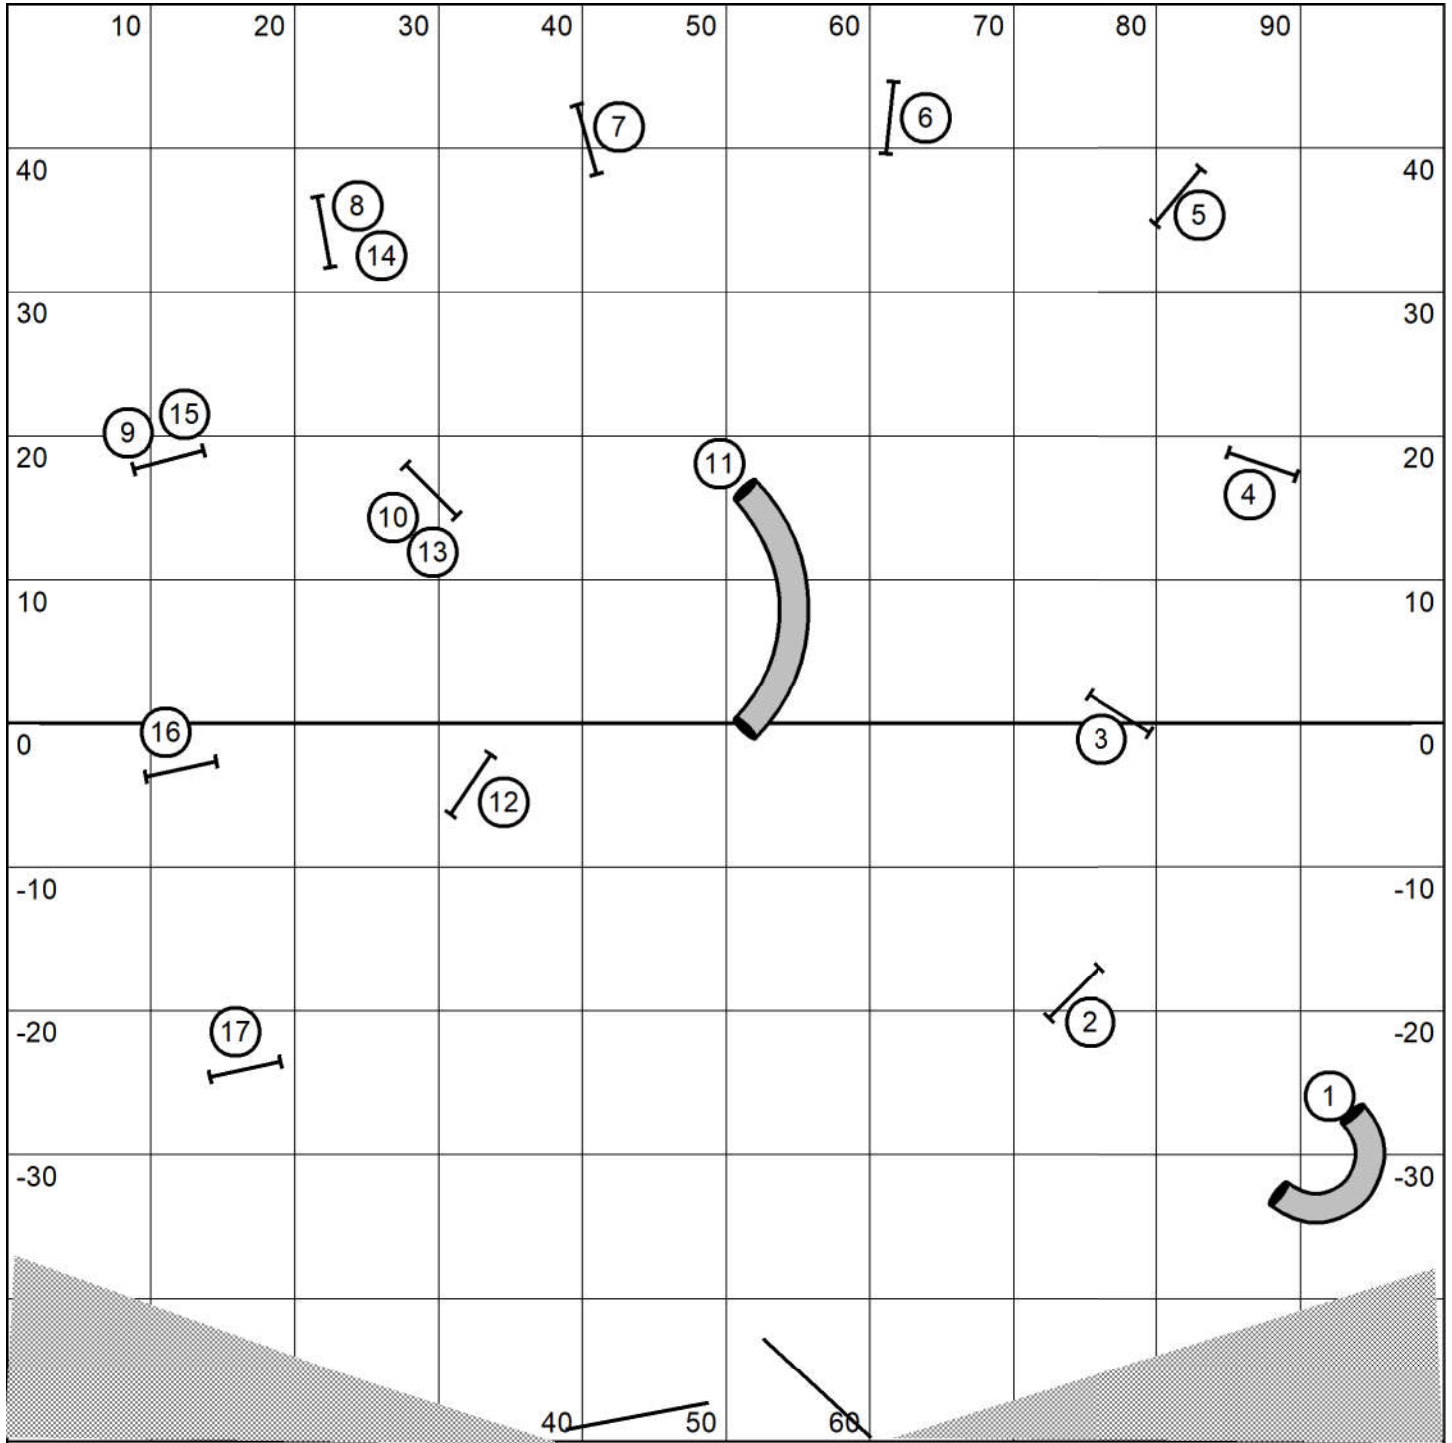

### Open Jumpers Round 1

Judged by: Darryl Warren

Sunday Mar 6, 2022

New Hope ASC

College Station, Tx

100 X100 Indoors

**Open Jumpers Round 2**

Judged by: Darryl Warren  
 Sunday Mar 6, 2022  
 New Hope ASC  
 College Station, Tx  
 100 X100 Indoors