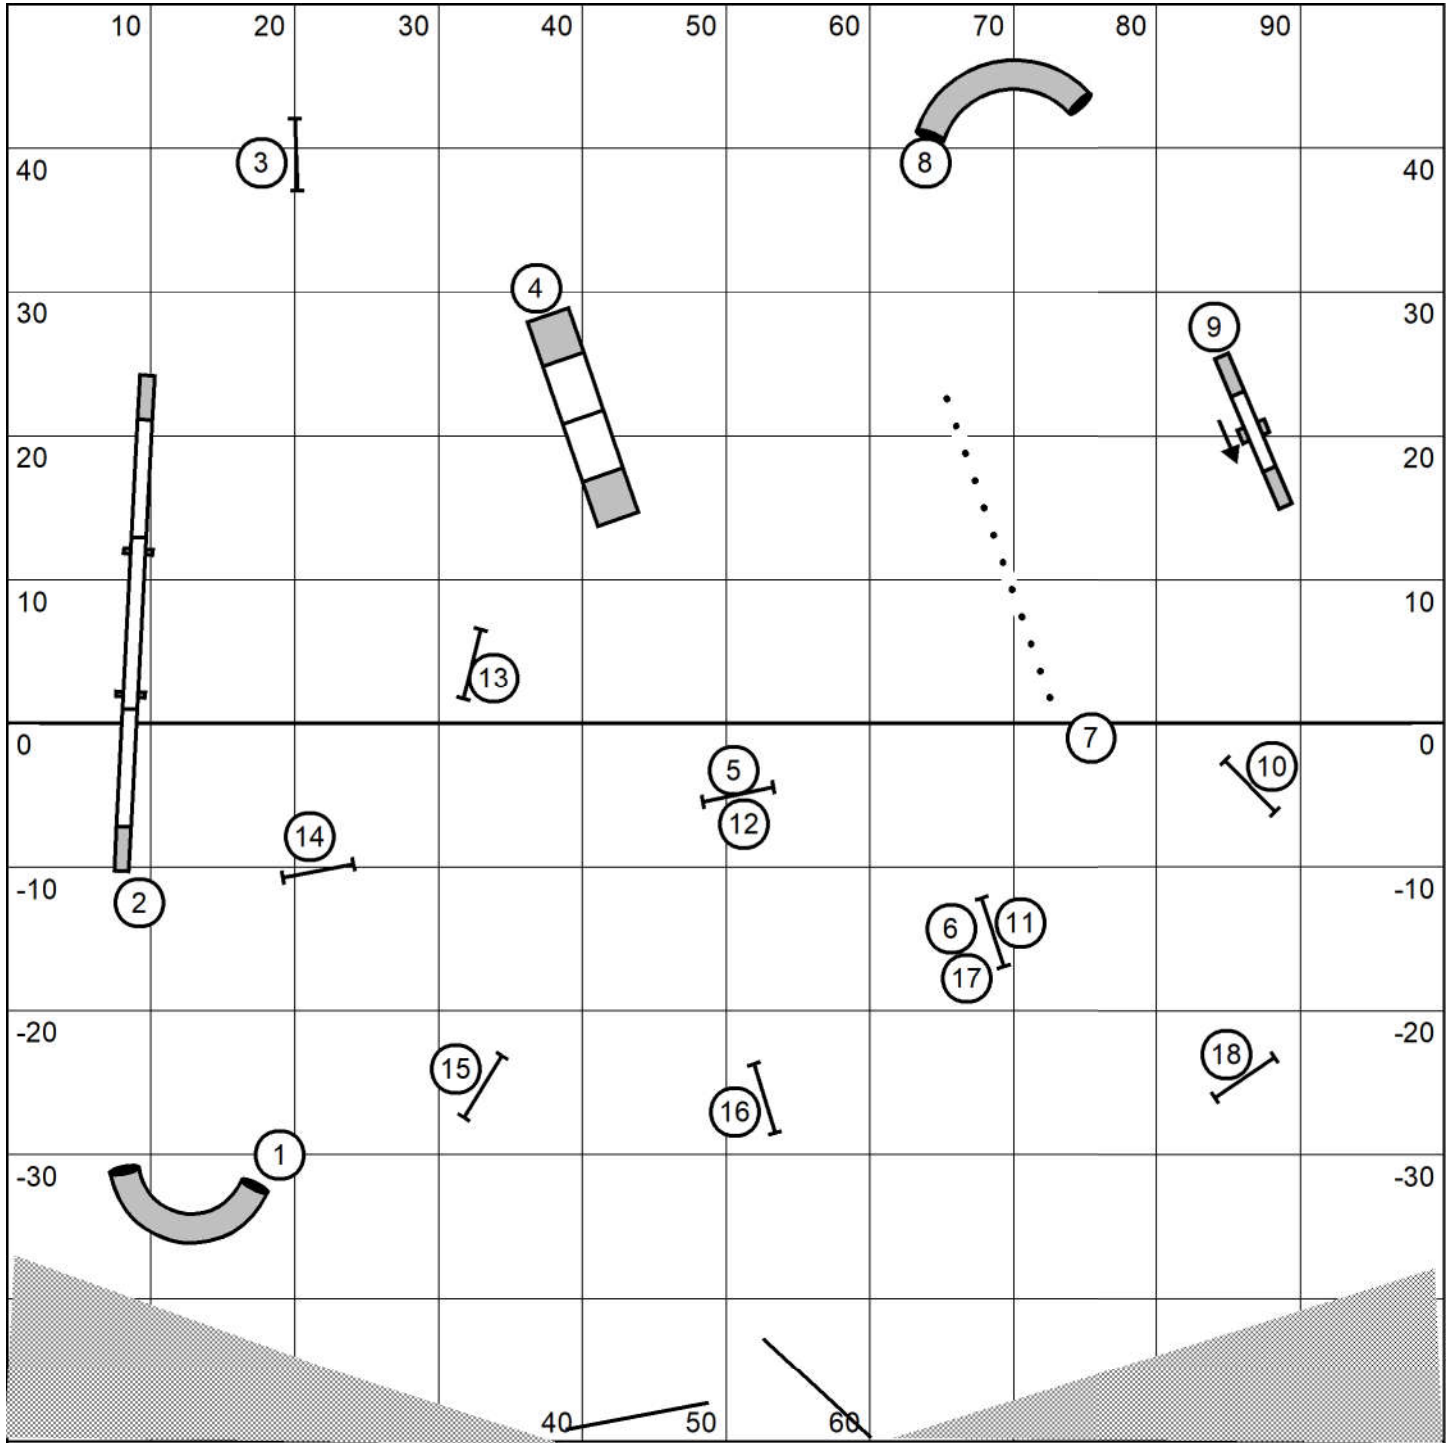

Elite Regular Round 1

Judged by: Darryl Warren
Sunday Mar 6, 2022
New Hope ASC
College Station, Tx
100 X100 Indoors

Please enter at #16