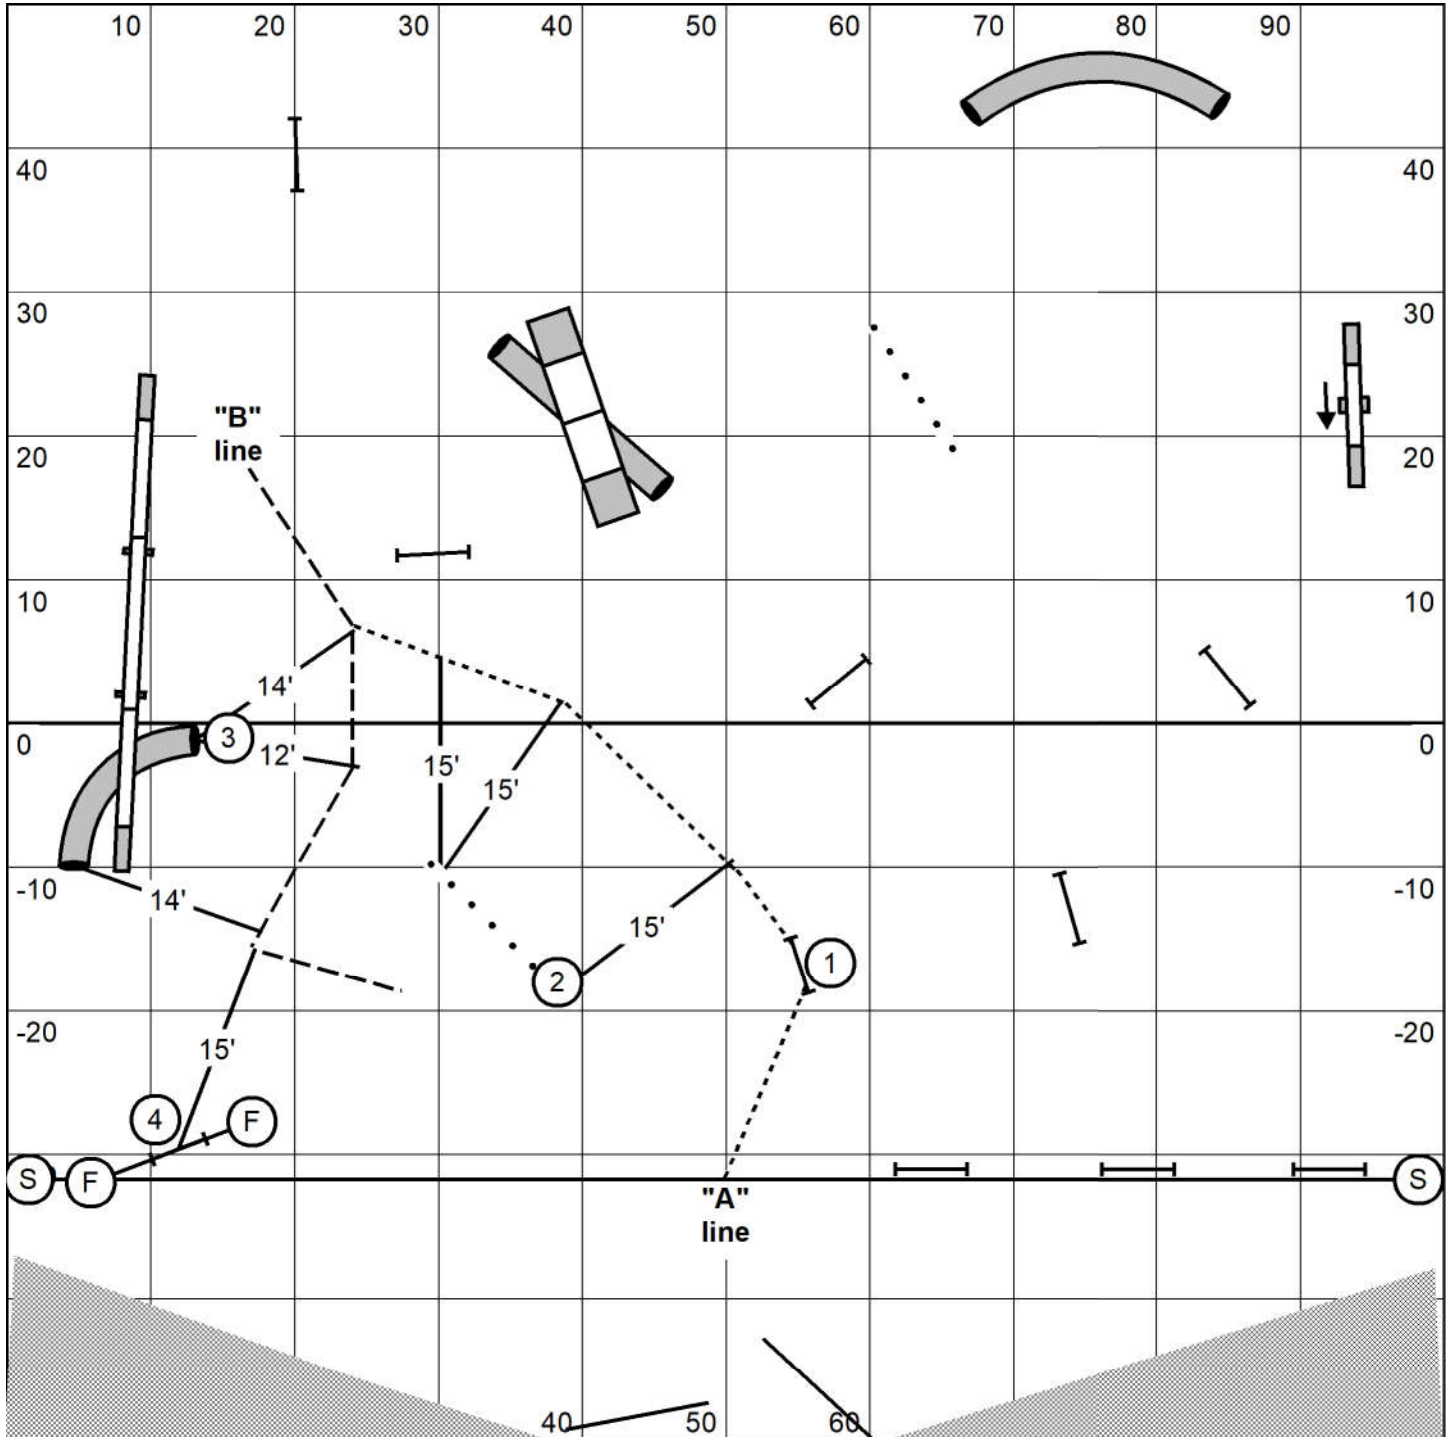

Distance 2 & 4
Discrimination 2-3

Open Gamblers Round 2

Judged by: Darryl Warren
Sunday Mar 6, 2022
New Hope ASC
College Station, Tx
100 X100 Indoors
20-24"=16 16"=18 4-12"=20

Gamble
Must be behind line "A"
for 1 & 2 After #2 is completed,
"B" becomes the new Gamble
line