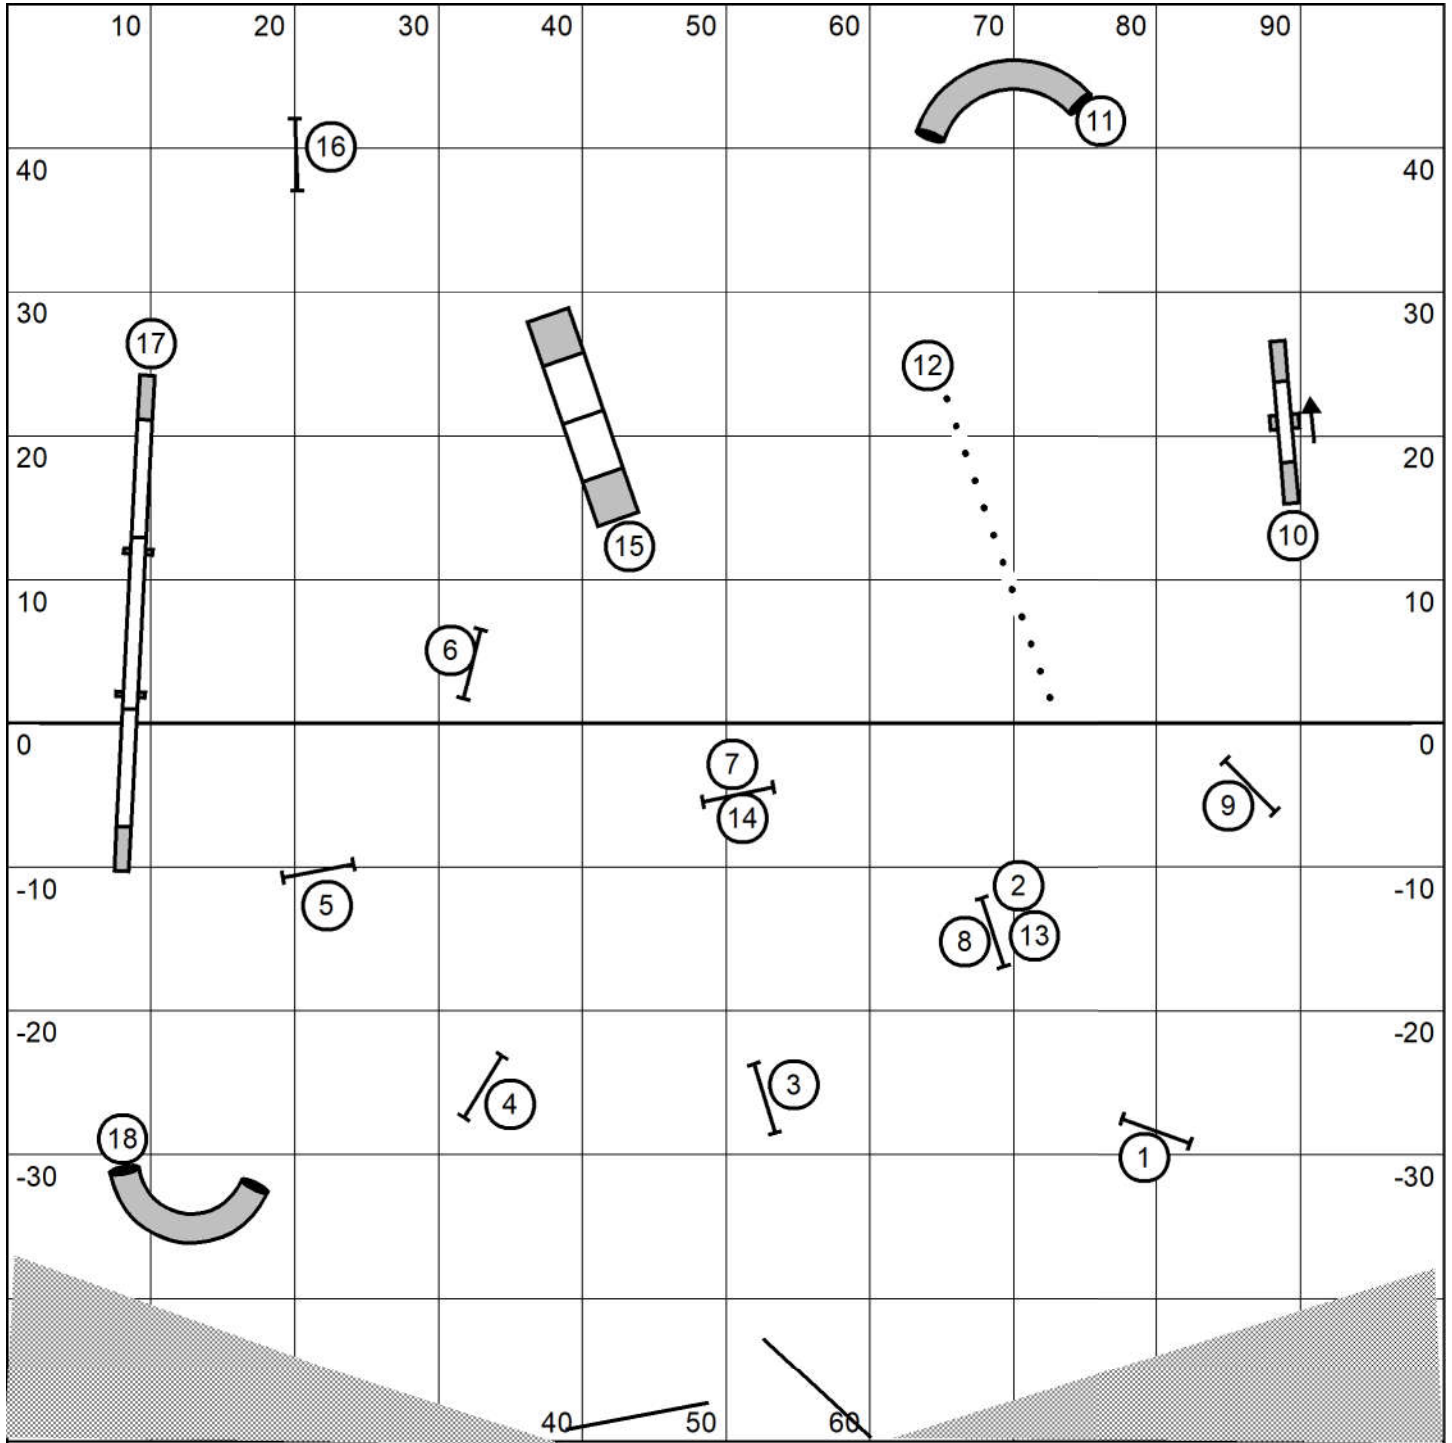

Elite Regular Round 2

Judged by: Darryl Warren
Sunday Mar 6, 2022
New Hope ASC
College Station, Tx
100 X100 Indoors

Please enter at #15