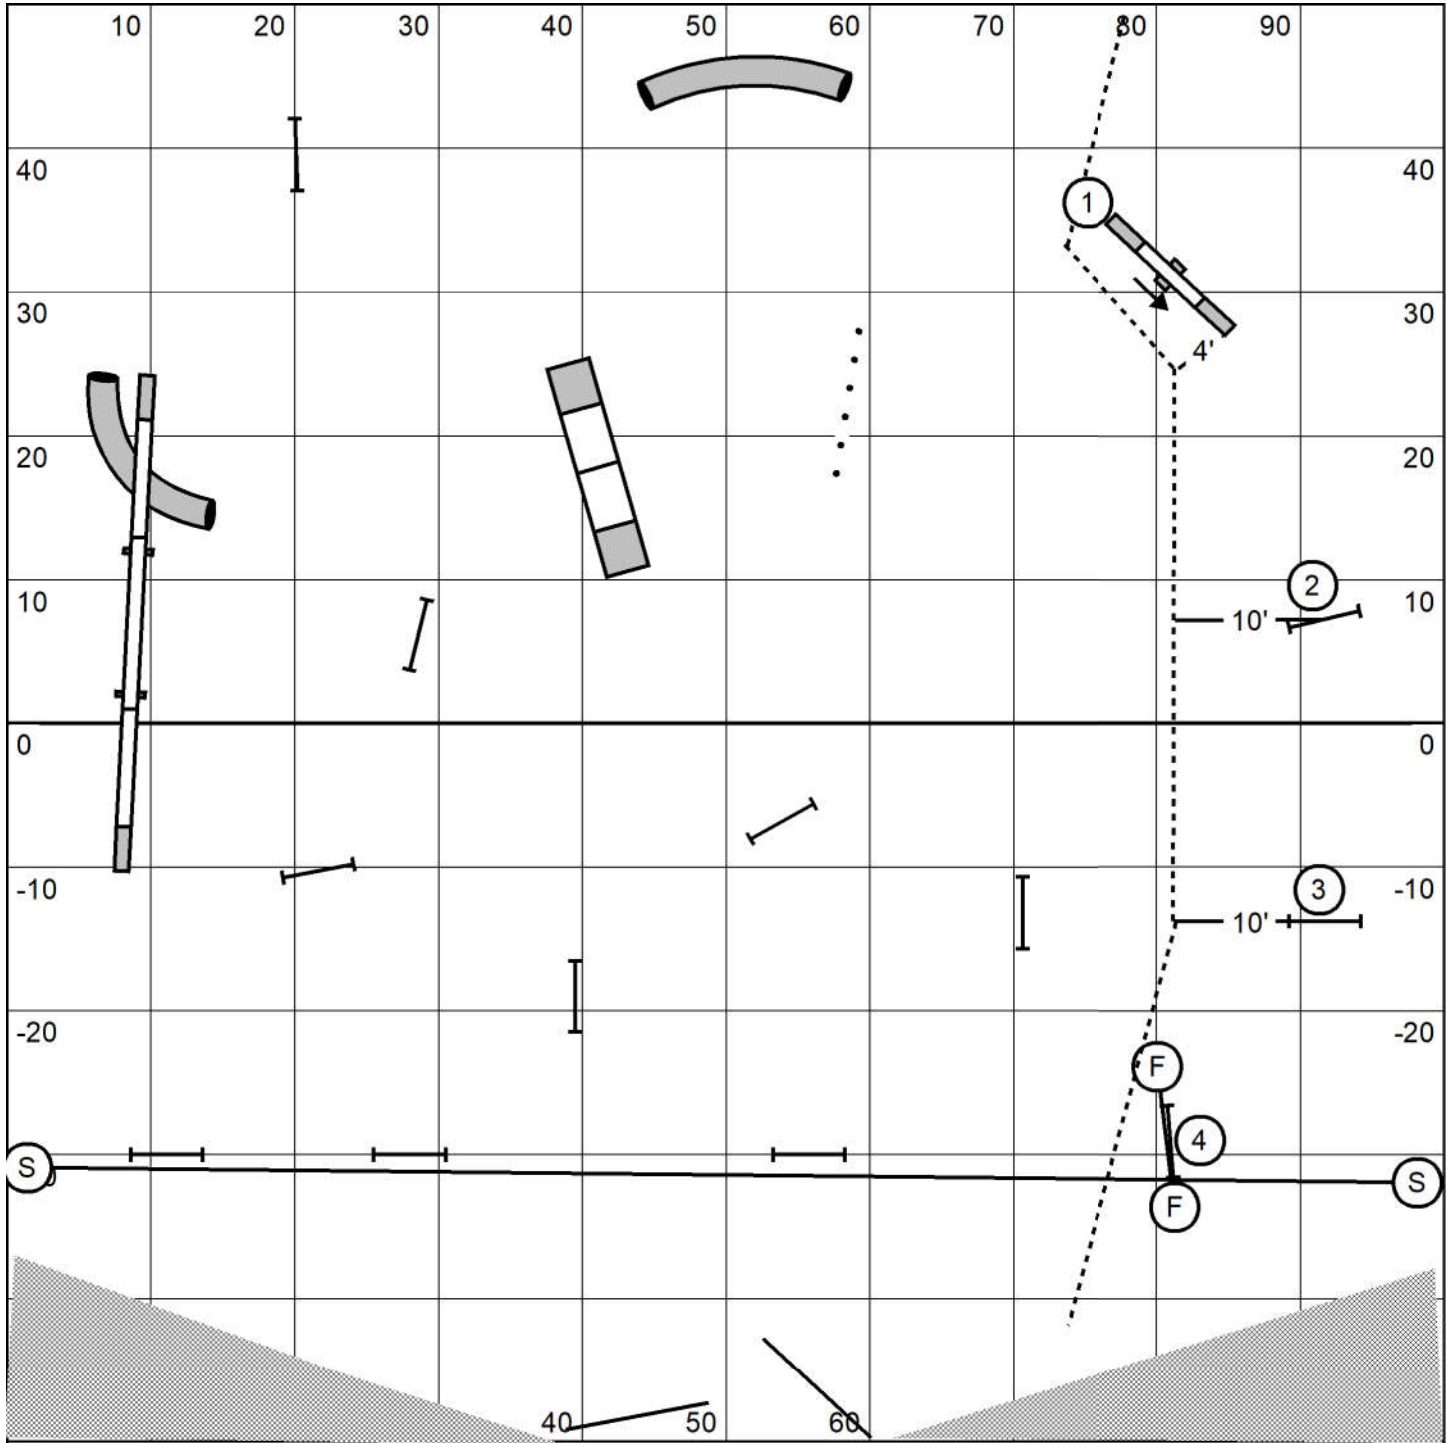

Novice Gamblers Round 1

Judged by: Darryl Warren
Sunday Mar 6, 2022
New Hope ASC
College Station, Tx
100 X100 Indoors
20-24"=15 16"=17 4-12"=19

Distance 2-3
Direction 3-4