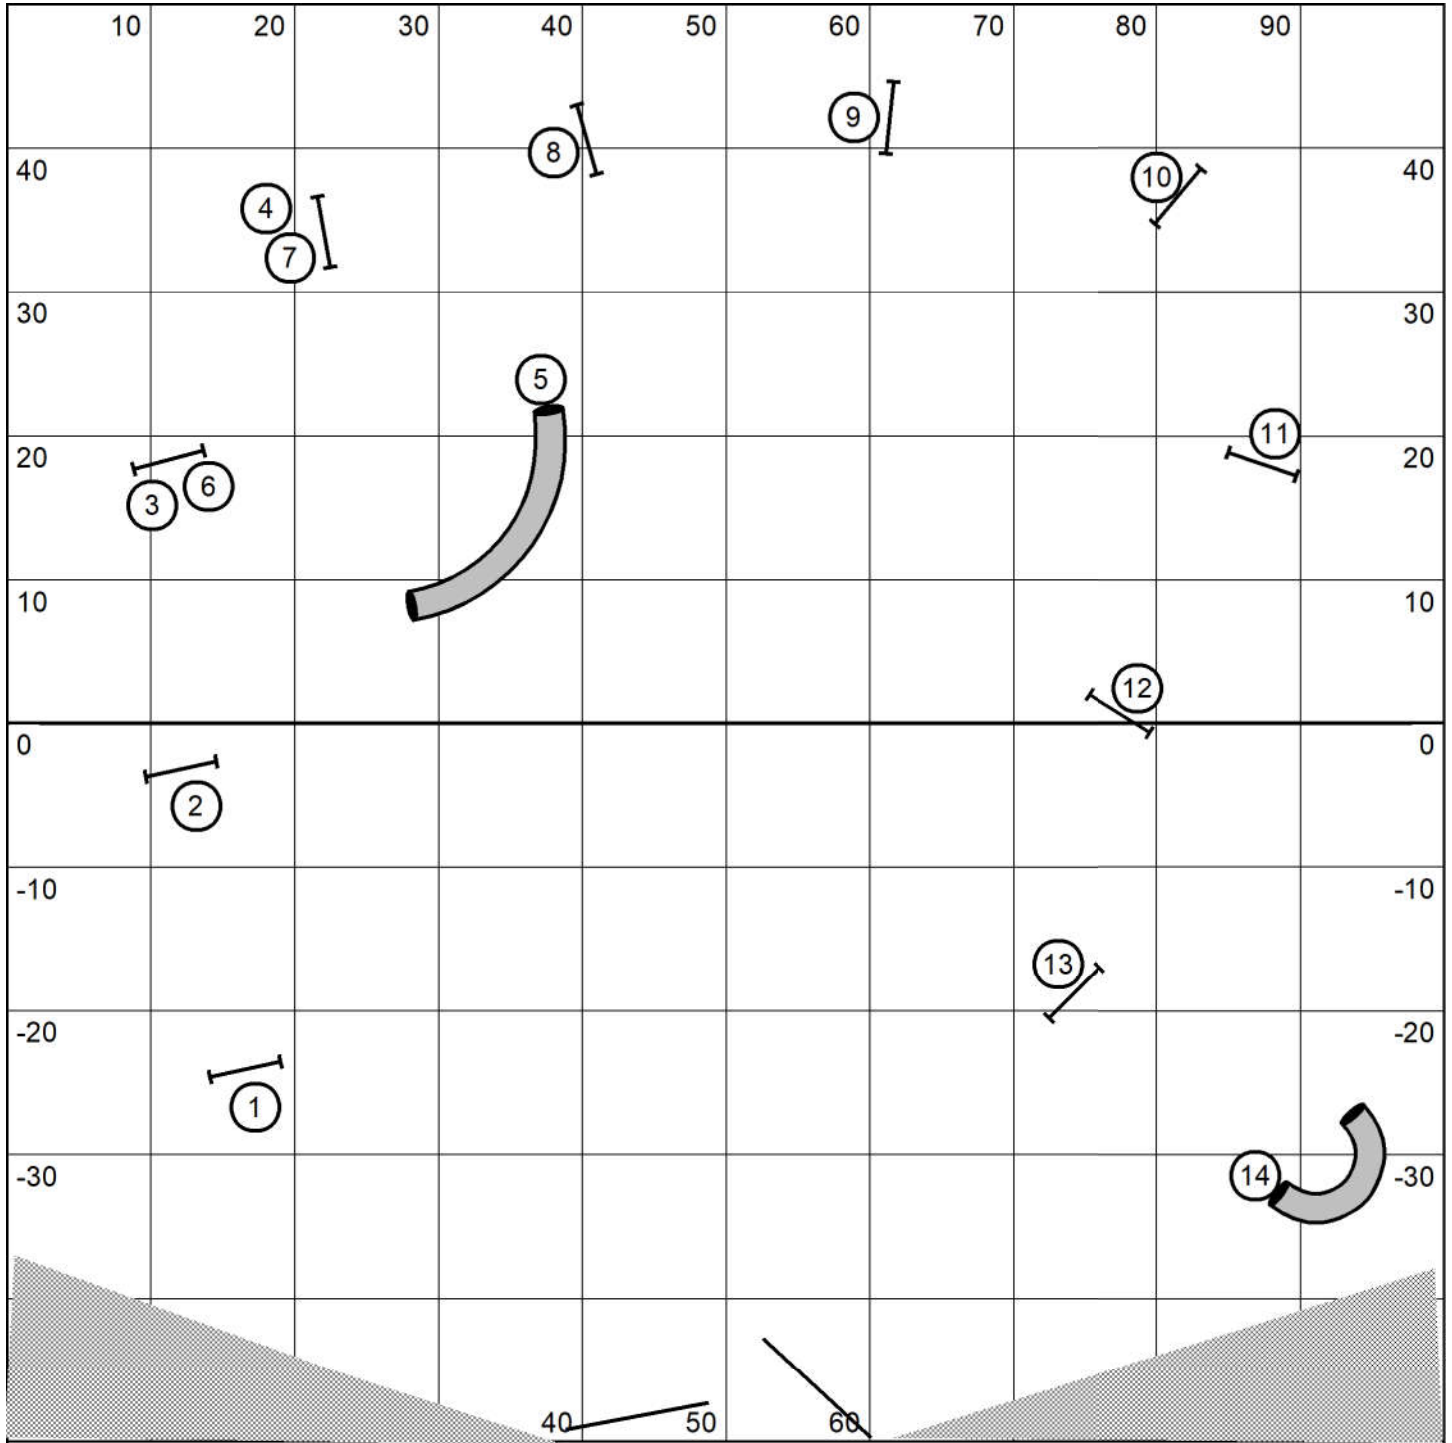

Please enter at #10

Novice Jumpers Round 2

Judged by: Darryl Warren

Sunday Mar 6, 2022

New Hope ASC

College Station, Tx

100 X100 Indoors