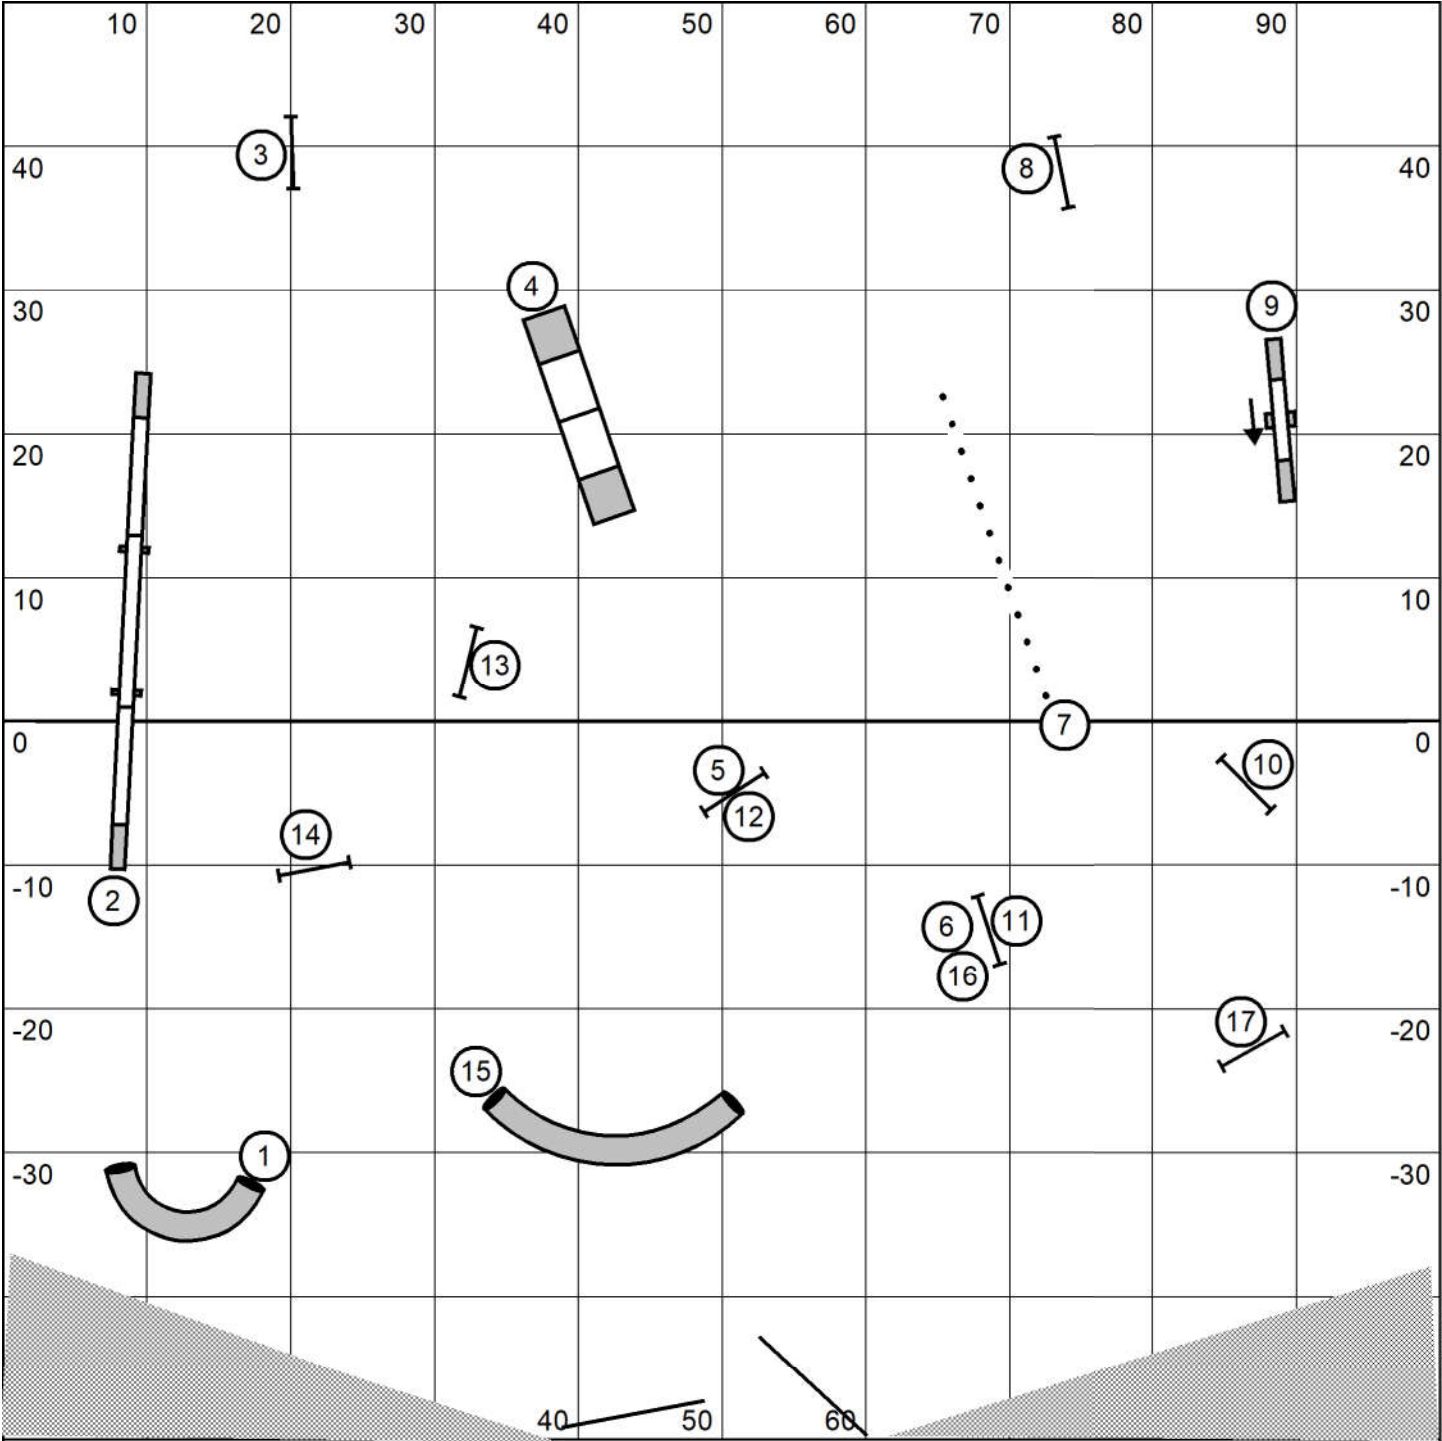

Please enter at #15

**Open Regular Round 1**

Judged by: Darryl Warren  
 Sunday Mar 6, 2022  
 New Hope ASC  
 College Station, Tx  
 100 X100 Indoors

Please enter at #14

**Open Regular Round 2**

Judged by: Darryl Warren  
 Sunday Mar 6, 2022  
 New Hope ASC  
 College Station, Tx  
 100 X100 Indoors