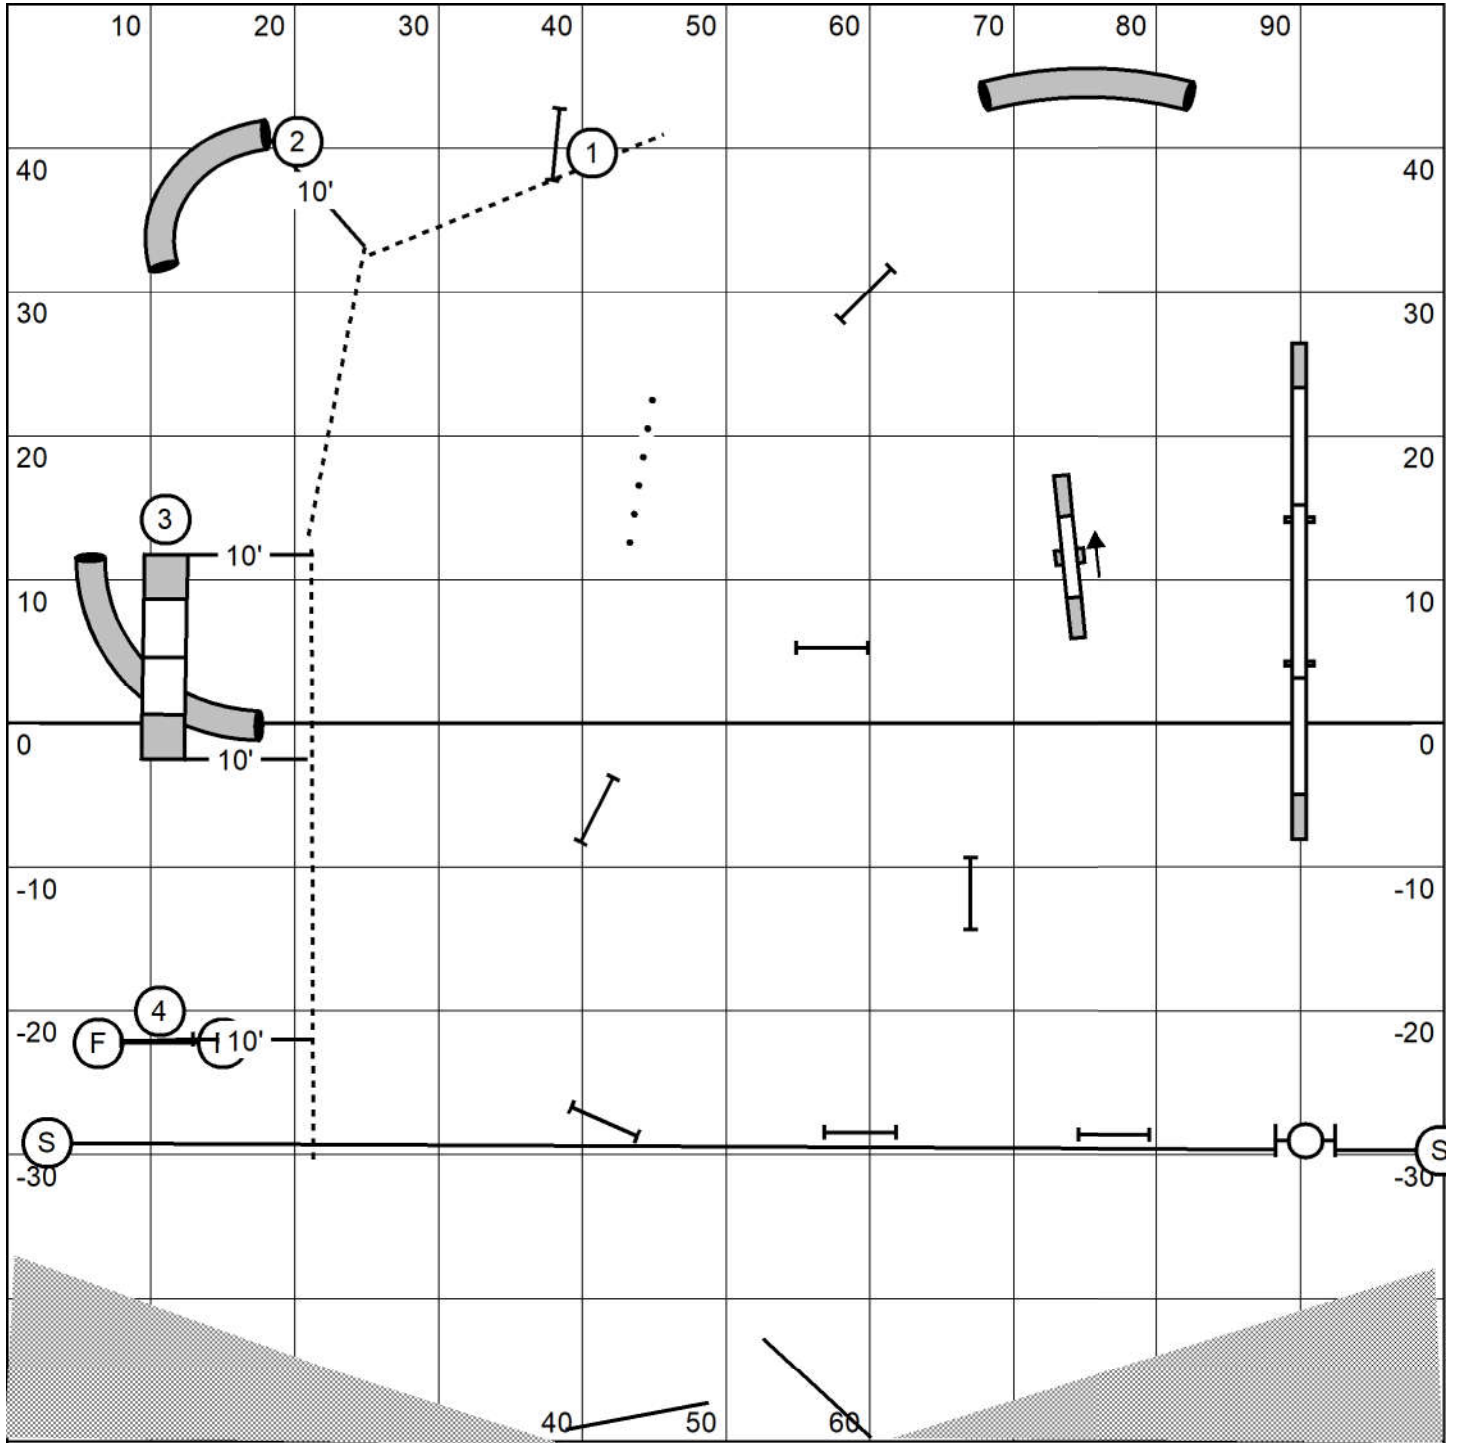

Distance 2-4  
 Discrimination 2-3

**Open Gamblers Round 2**

Judged by: Darryl Warren  
 Saturday Mar 5 2022  
 New Hope ASC  
 College Station, Tx  
 100 X100 Indoors  
 20-24"=15 16"=17 4-12"=19

Distance 2-4  
 Discrimination 2-3