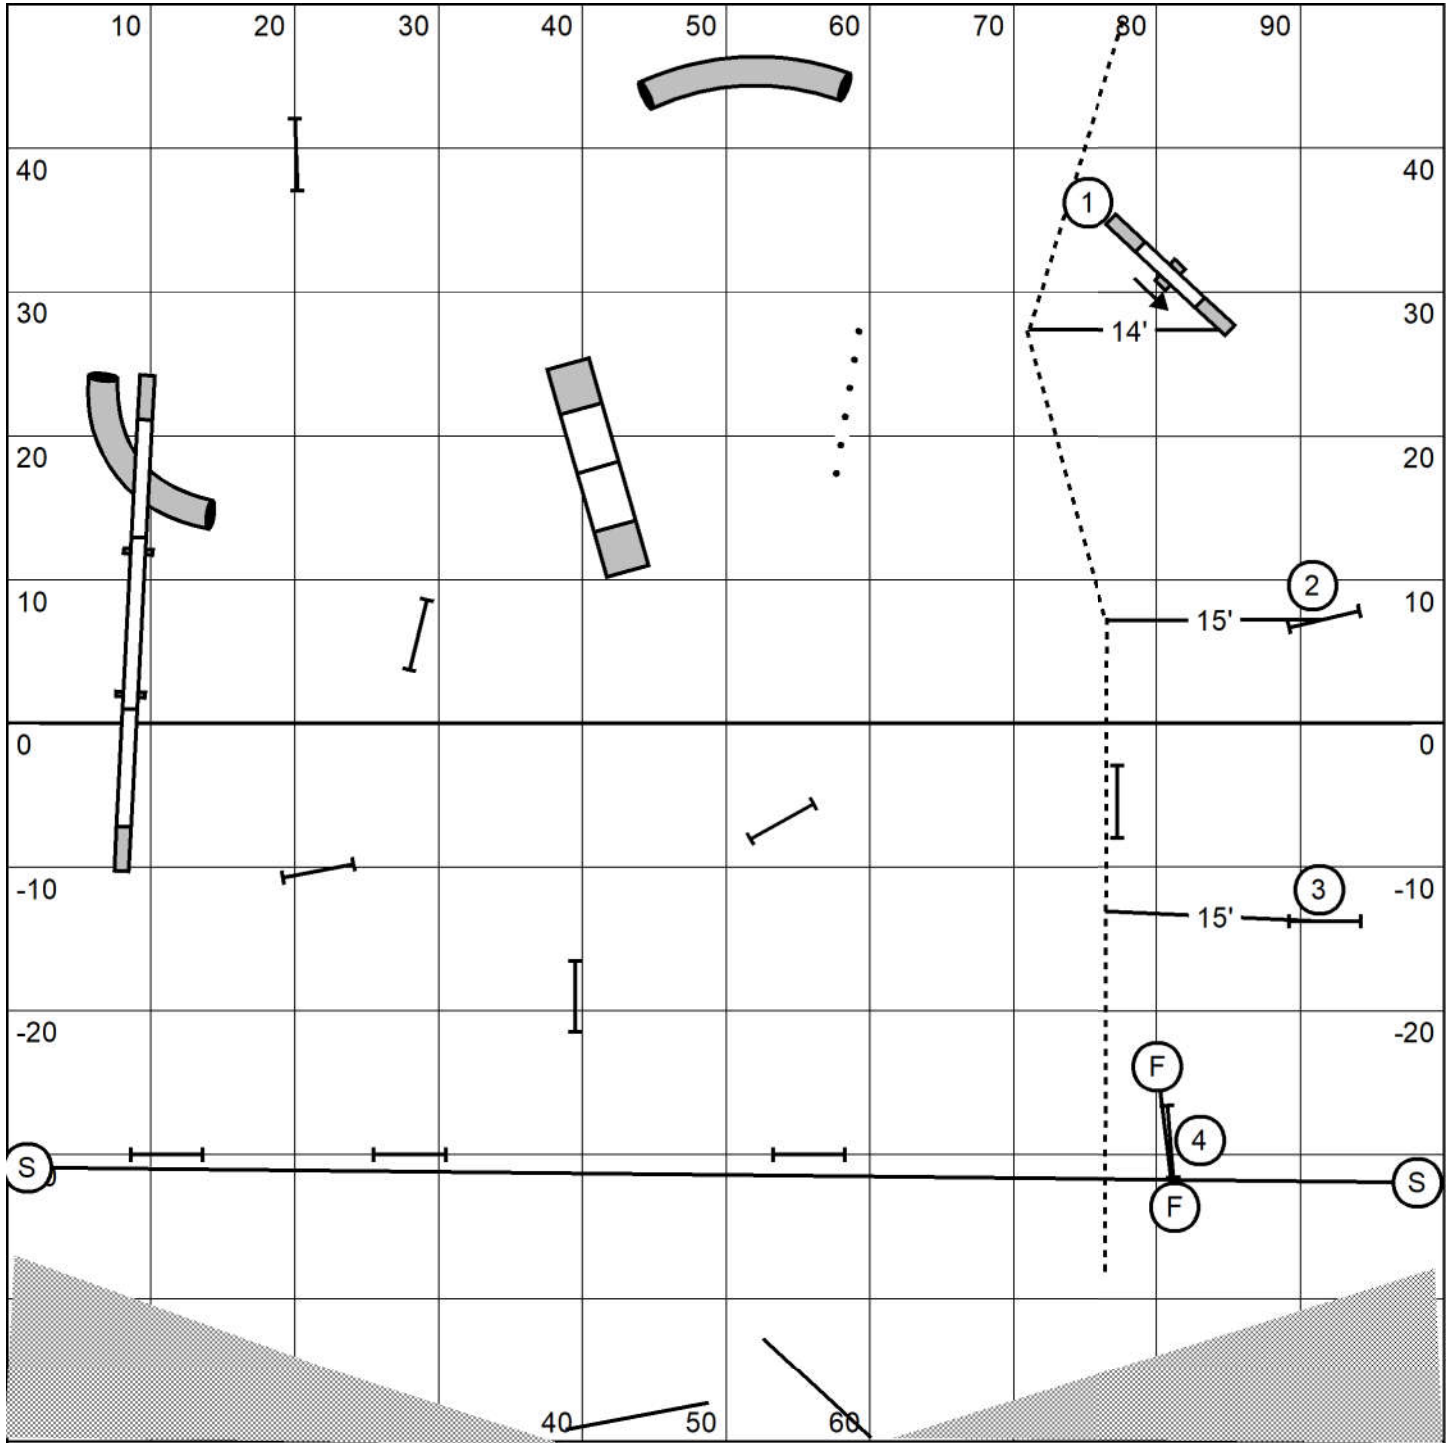

Open Gamblers Round 1

Judged by: Darryl Warren
Sunday Mar 6, 2022
New Hope ASC
College Station, Tx
100 X100 Indoors
20-24"=15 16"=17 4-12"=19

Distance 2-3
Discrim 2-3