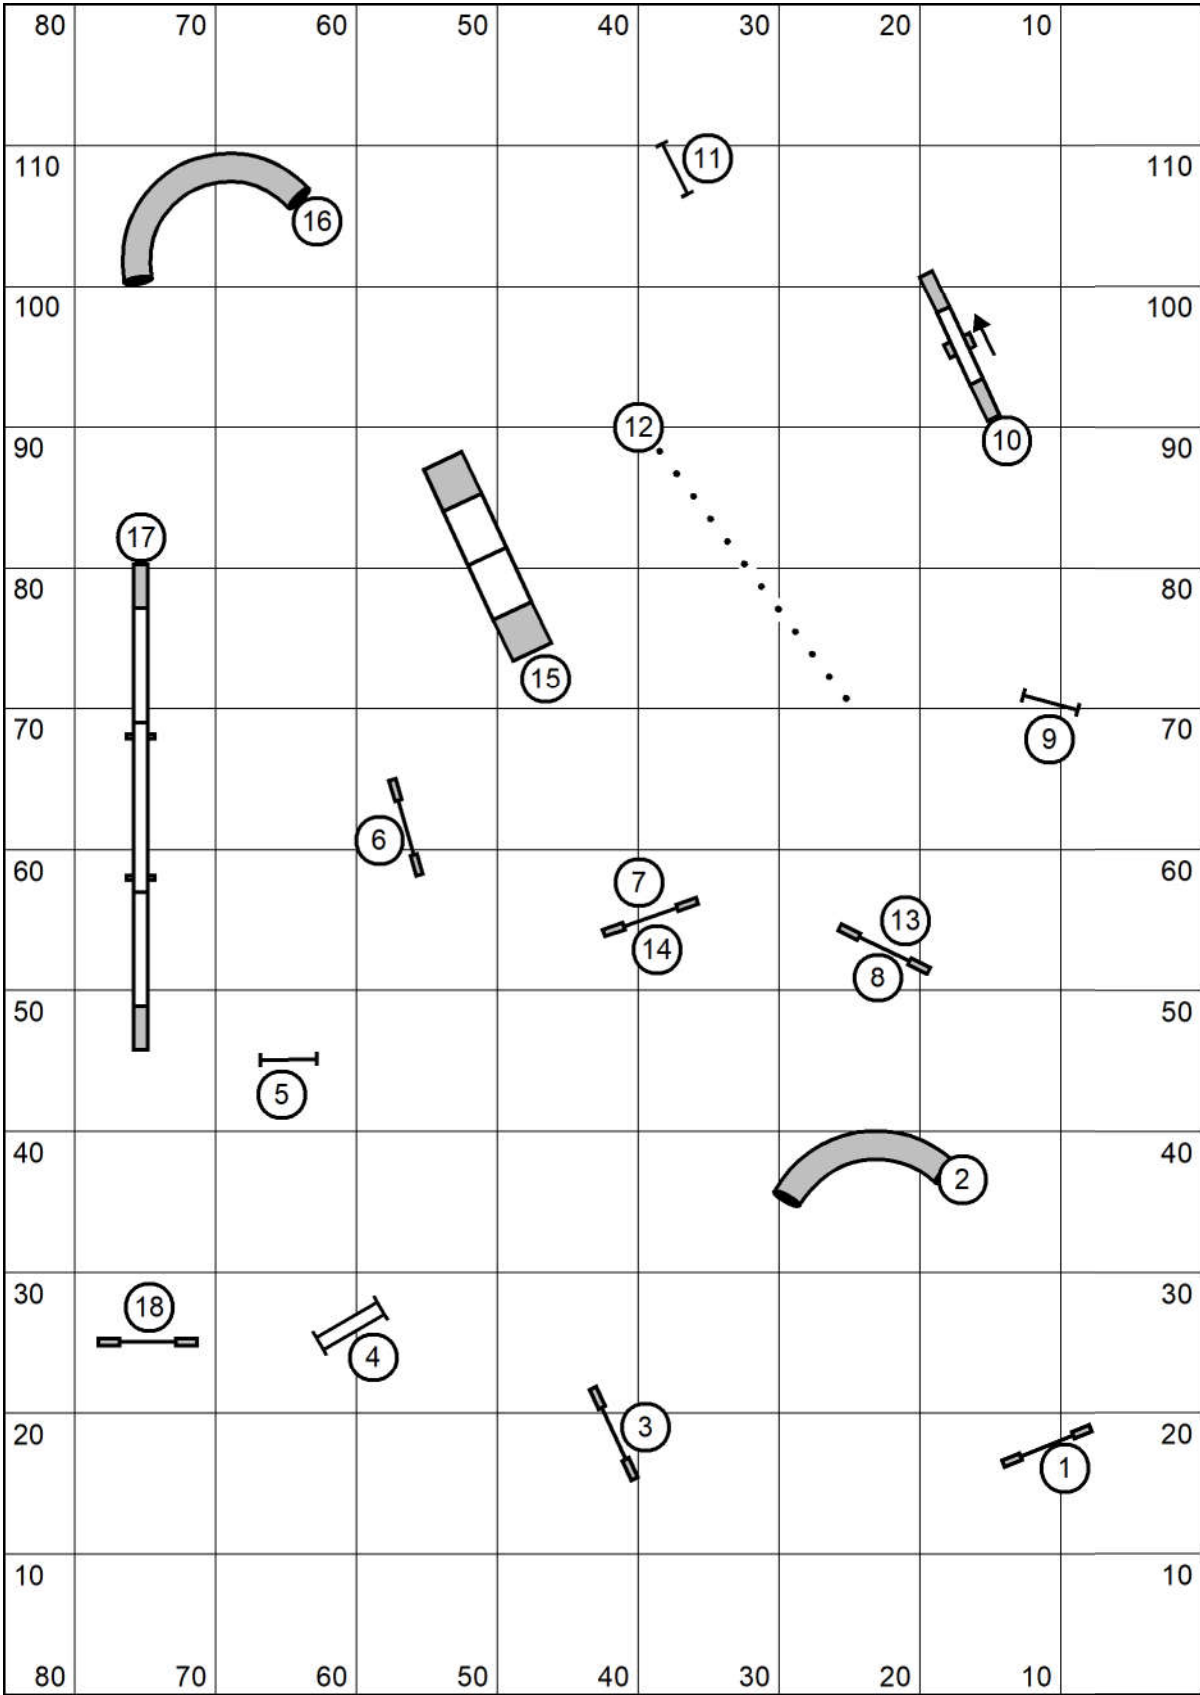

HRASCNY
Open Regular Round 1
Judged by: Darryl Warren
Sunday January 9, 2022
High Goal Farm
Greenwich, Ny

Please enter at #14