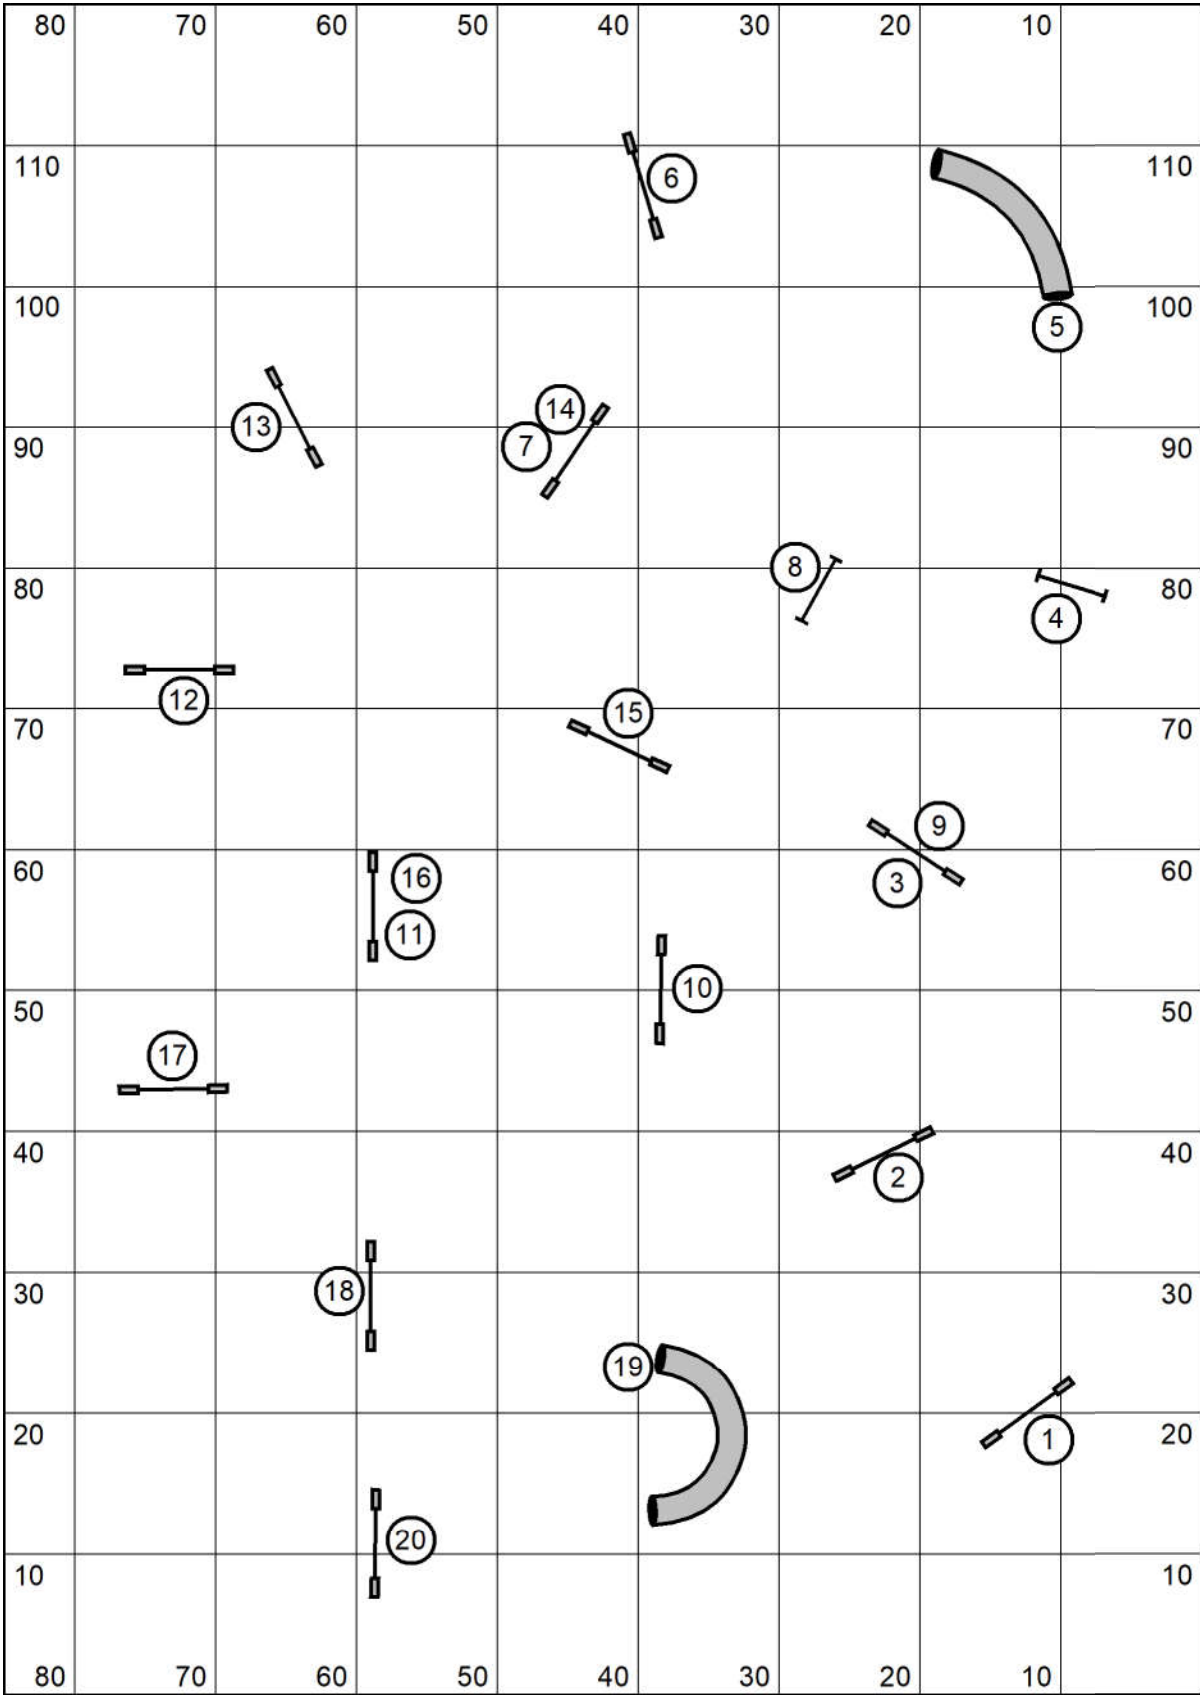

Please enter at #11

HRASCNY
Novice Regular Round 2

Please enter at #14

Judged by: Darryl Warren
 Saturday January 8, 2022
 High Goal Farm
 Greenwich, Ny

Please enter at #17

HRASCNY
Elite Jumpers Round 1
 Judged by: Darryl Warren
 Saturday January 8, 2022
 High Goal Farm
 Greenwich, Ny