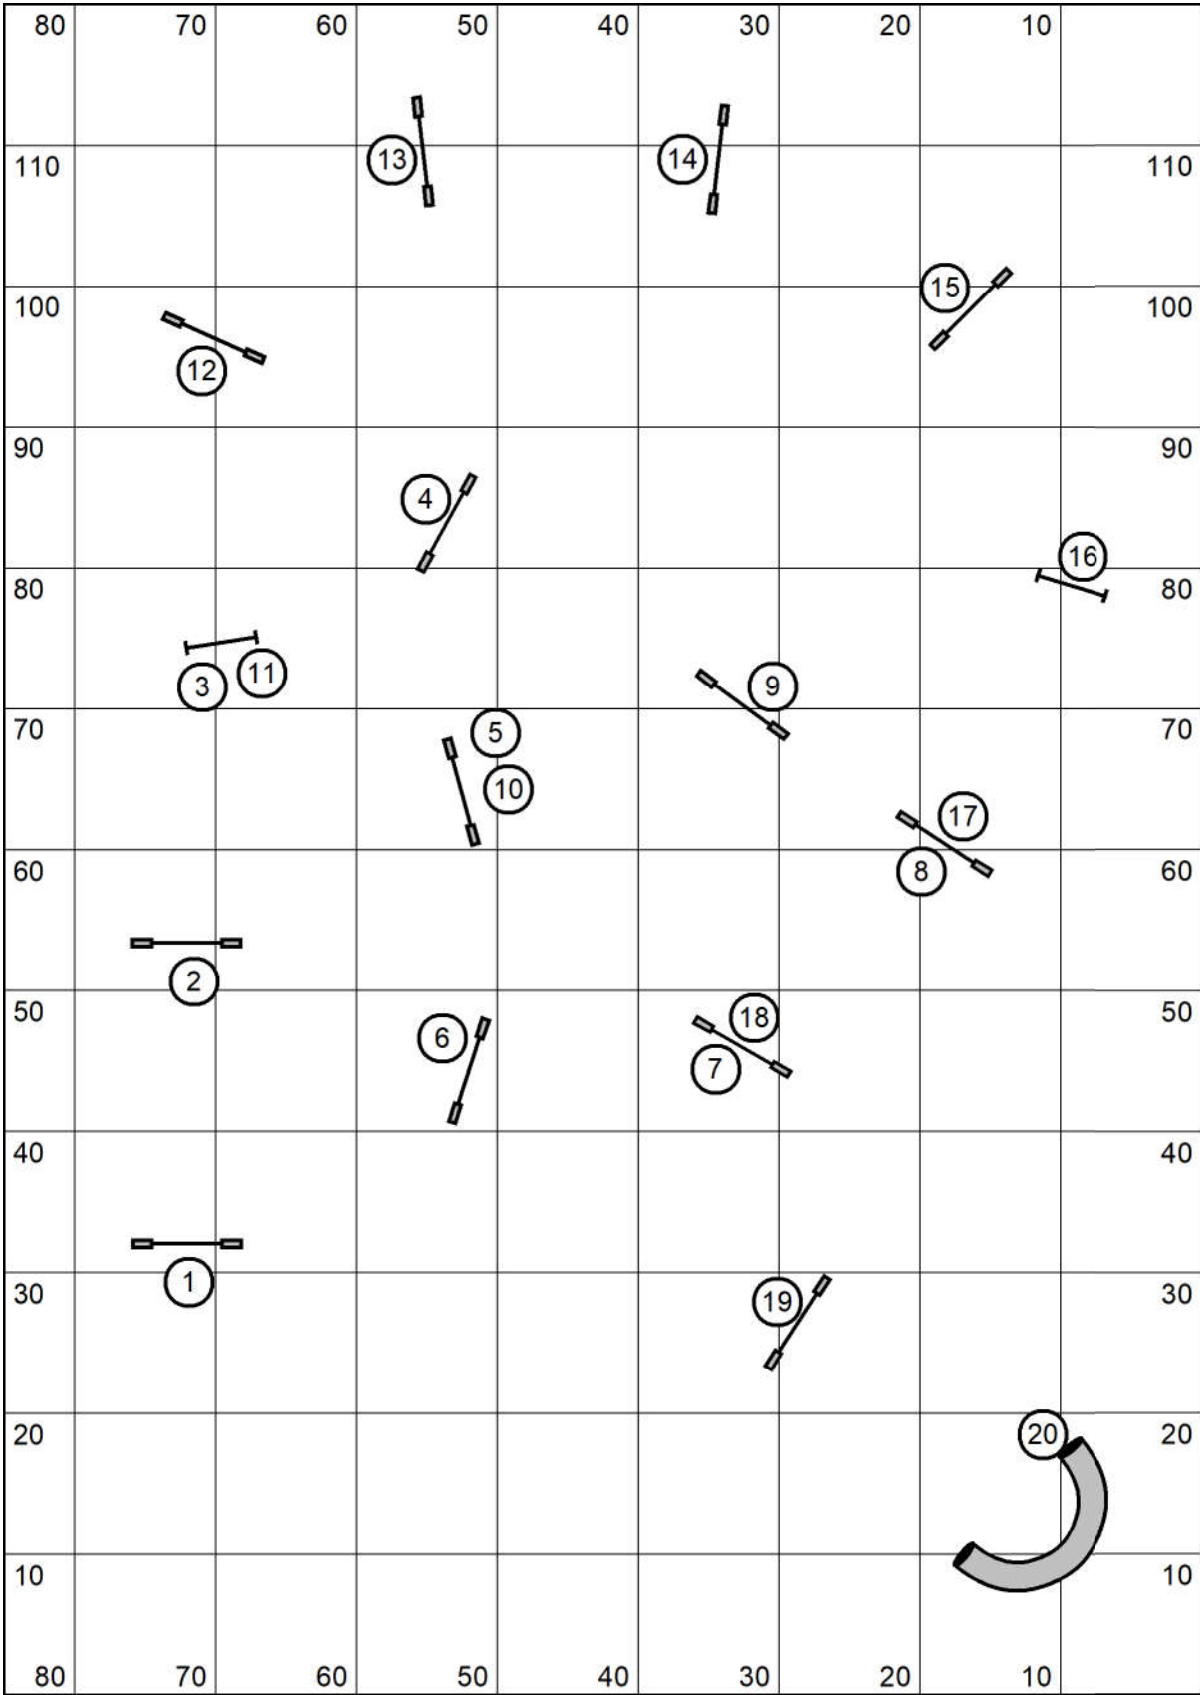

Please enter at #18

HRASCNY

Elite Jumpers Round 2

Judged by: Darryl Warren

Sunday January 9, 2022

High Goal Farm

Greenwich, Ny