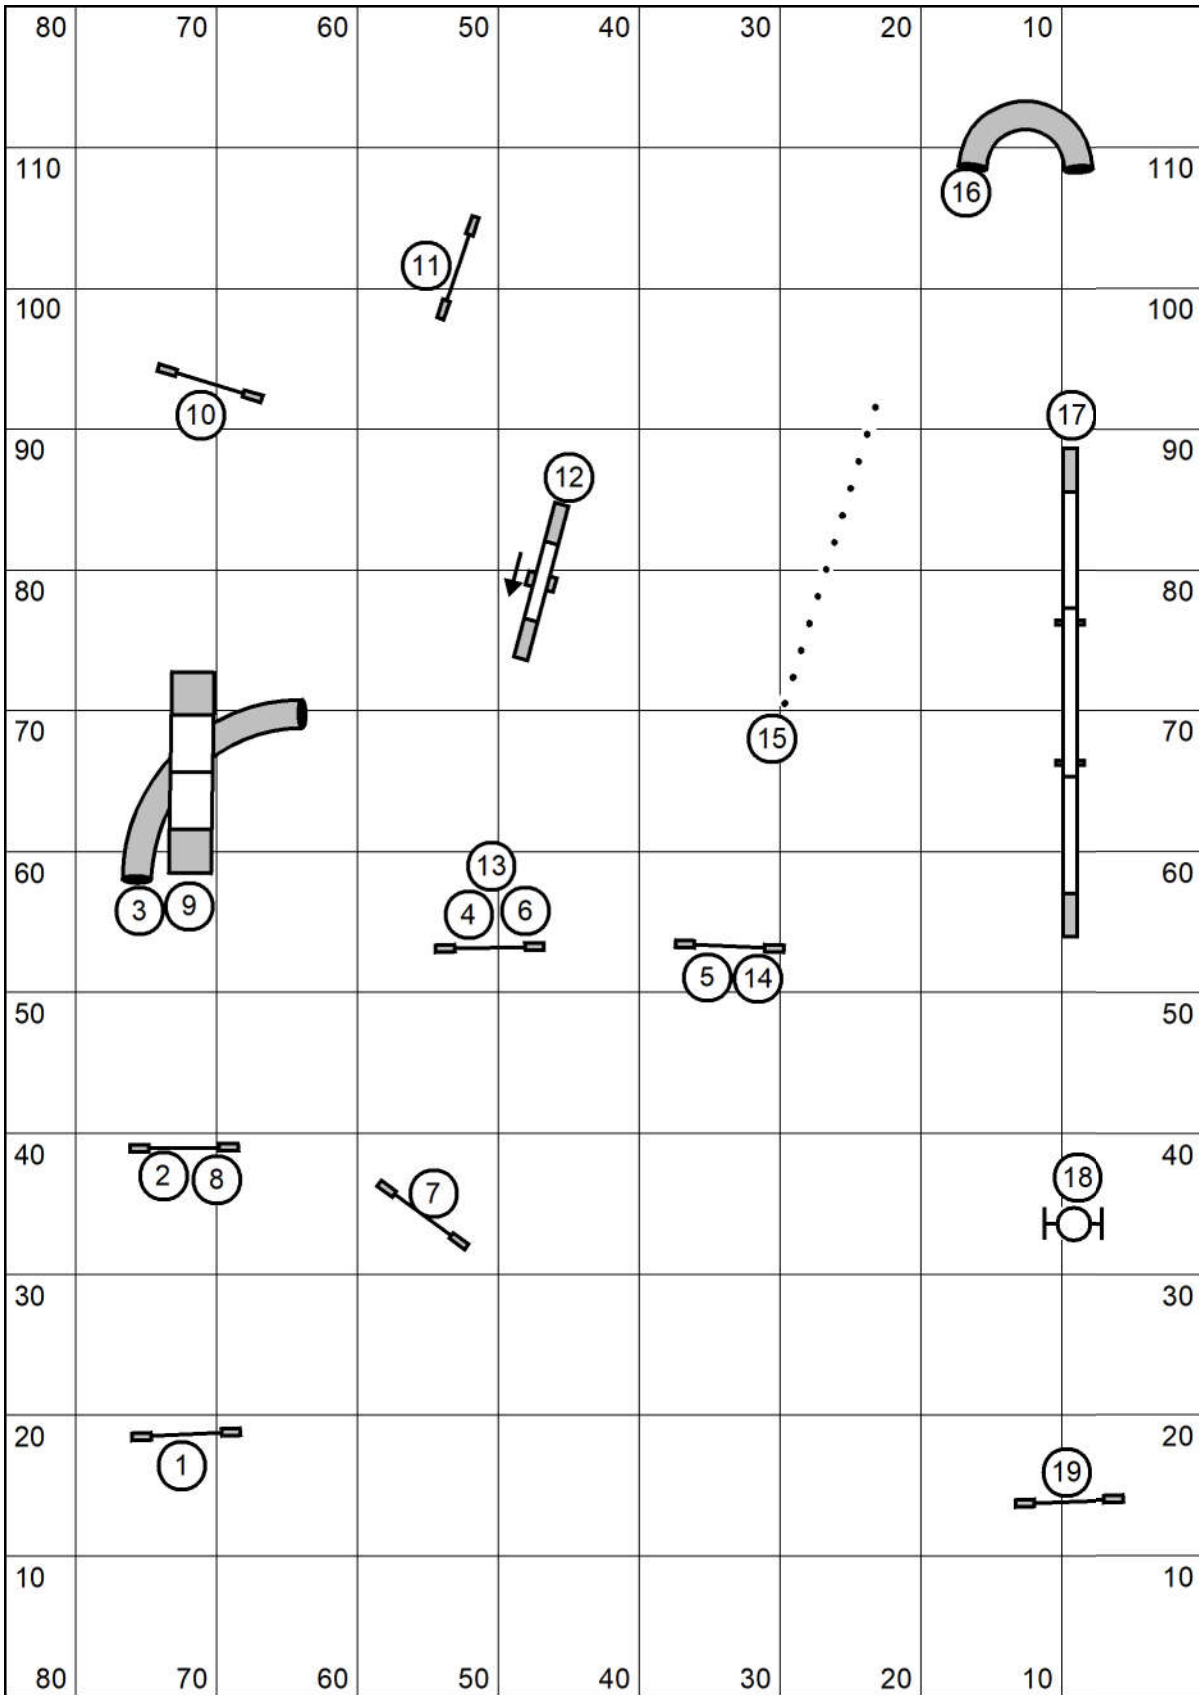

HRASCNY
Elite Gamblers Round 2

Judged by: Darryl Warren
 Saturday January 8, 2022
 High Goal Farm
 Greenwich, Ny
 20-24"=14 16"=16 4-12"=18

HRASCNY
Open Gamblers Round 2
 Judged by: Darryl Warren
 Saturday January 8, 2022
 High Goal Farm
 Greenwich, Ny
 20-24"=15 16"=17 4-12"=19

HRASCNY
Novice Gamblers Round 2

Judged by: Darryl Warren
 Saturday January 8, 2022
 High Goal Farm
 Greenwich, Ny
 20-24"=16 16"=18 4-12"=20

HRASCNY
 Please enter at # 14 **Elite Regular Round 1**
 Judged by: Darryl Warren
 Saturday January 8, 2022
 High Goal Farm
 Greenwich, Ny