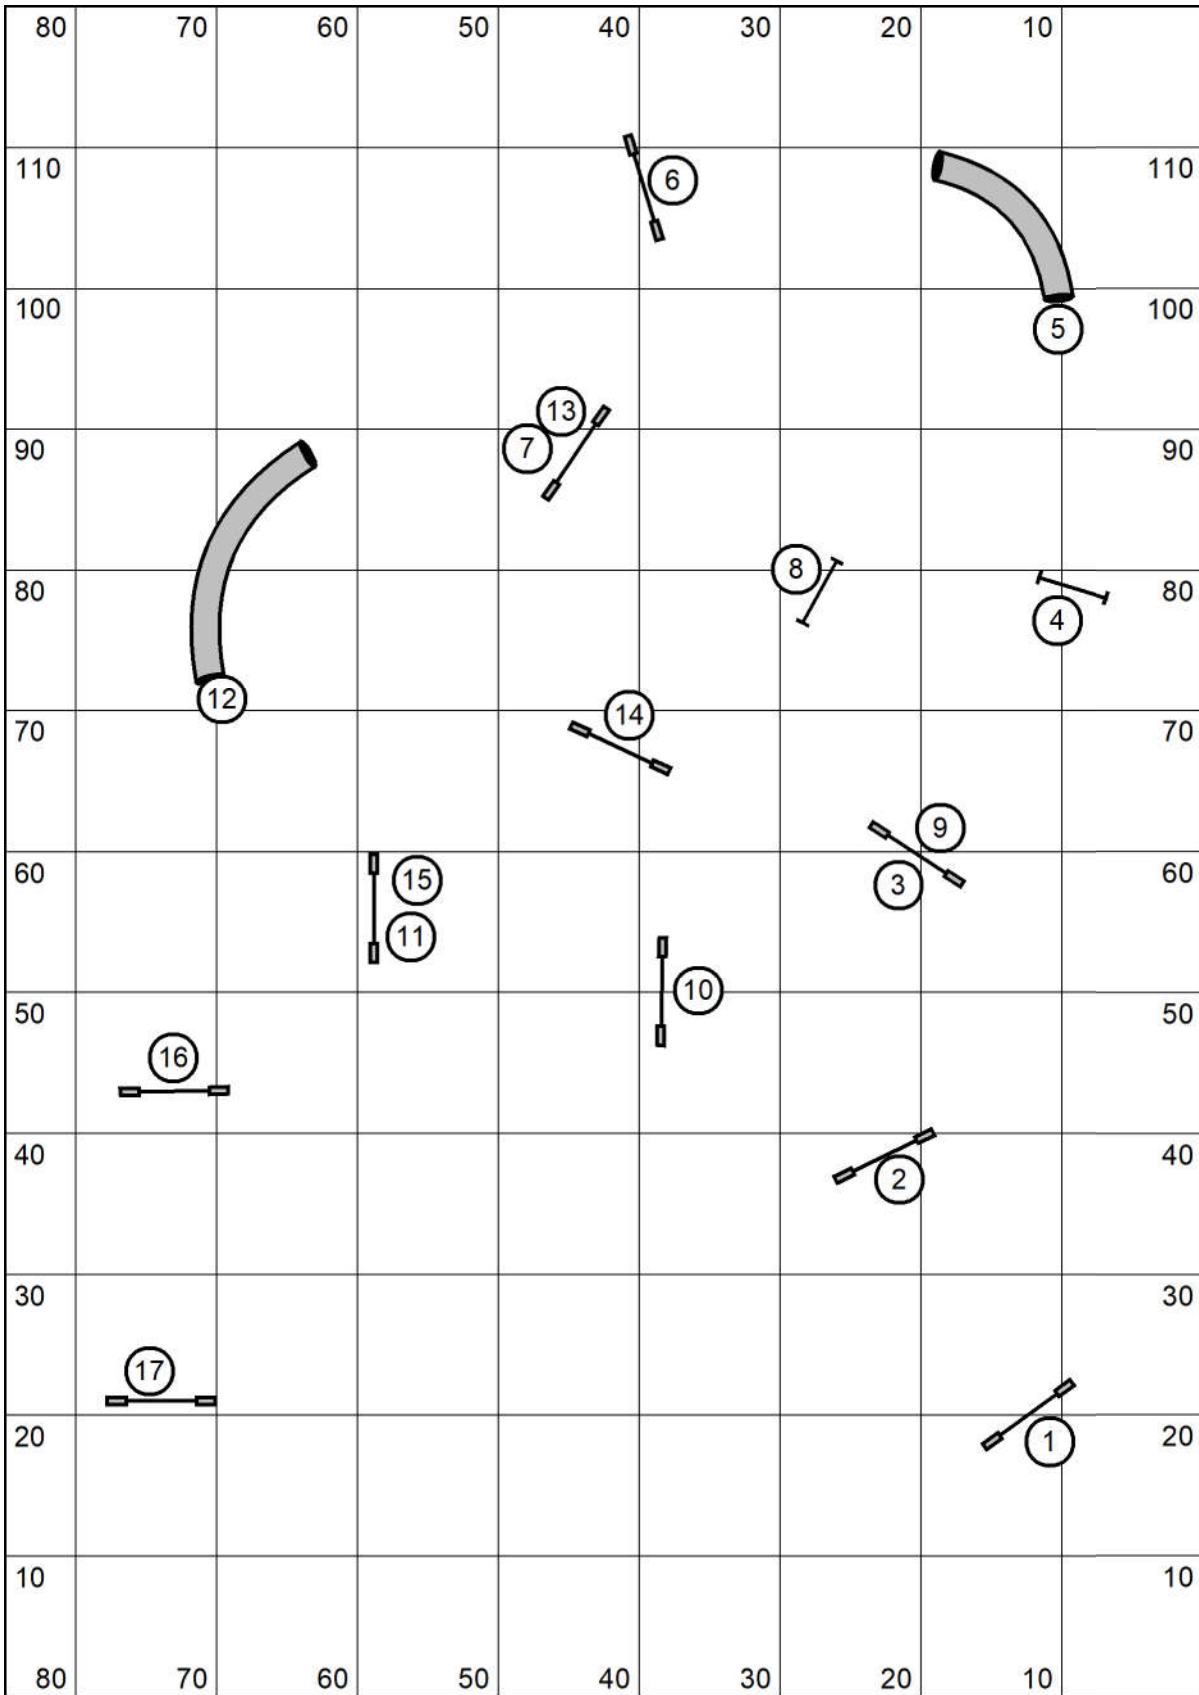

HRASCNY
Open Jumpers Round 1

Please enter at #15

Judged by: Darryl Warren
Saturday January 8, 2022
High Goal Farm
Greenwich, Ny