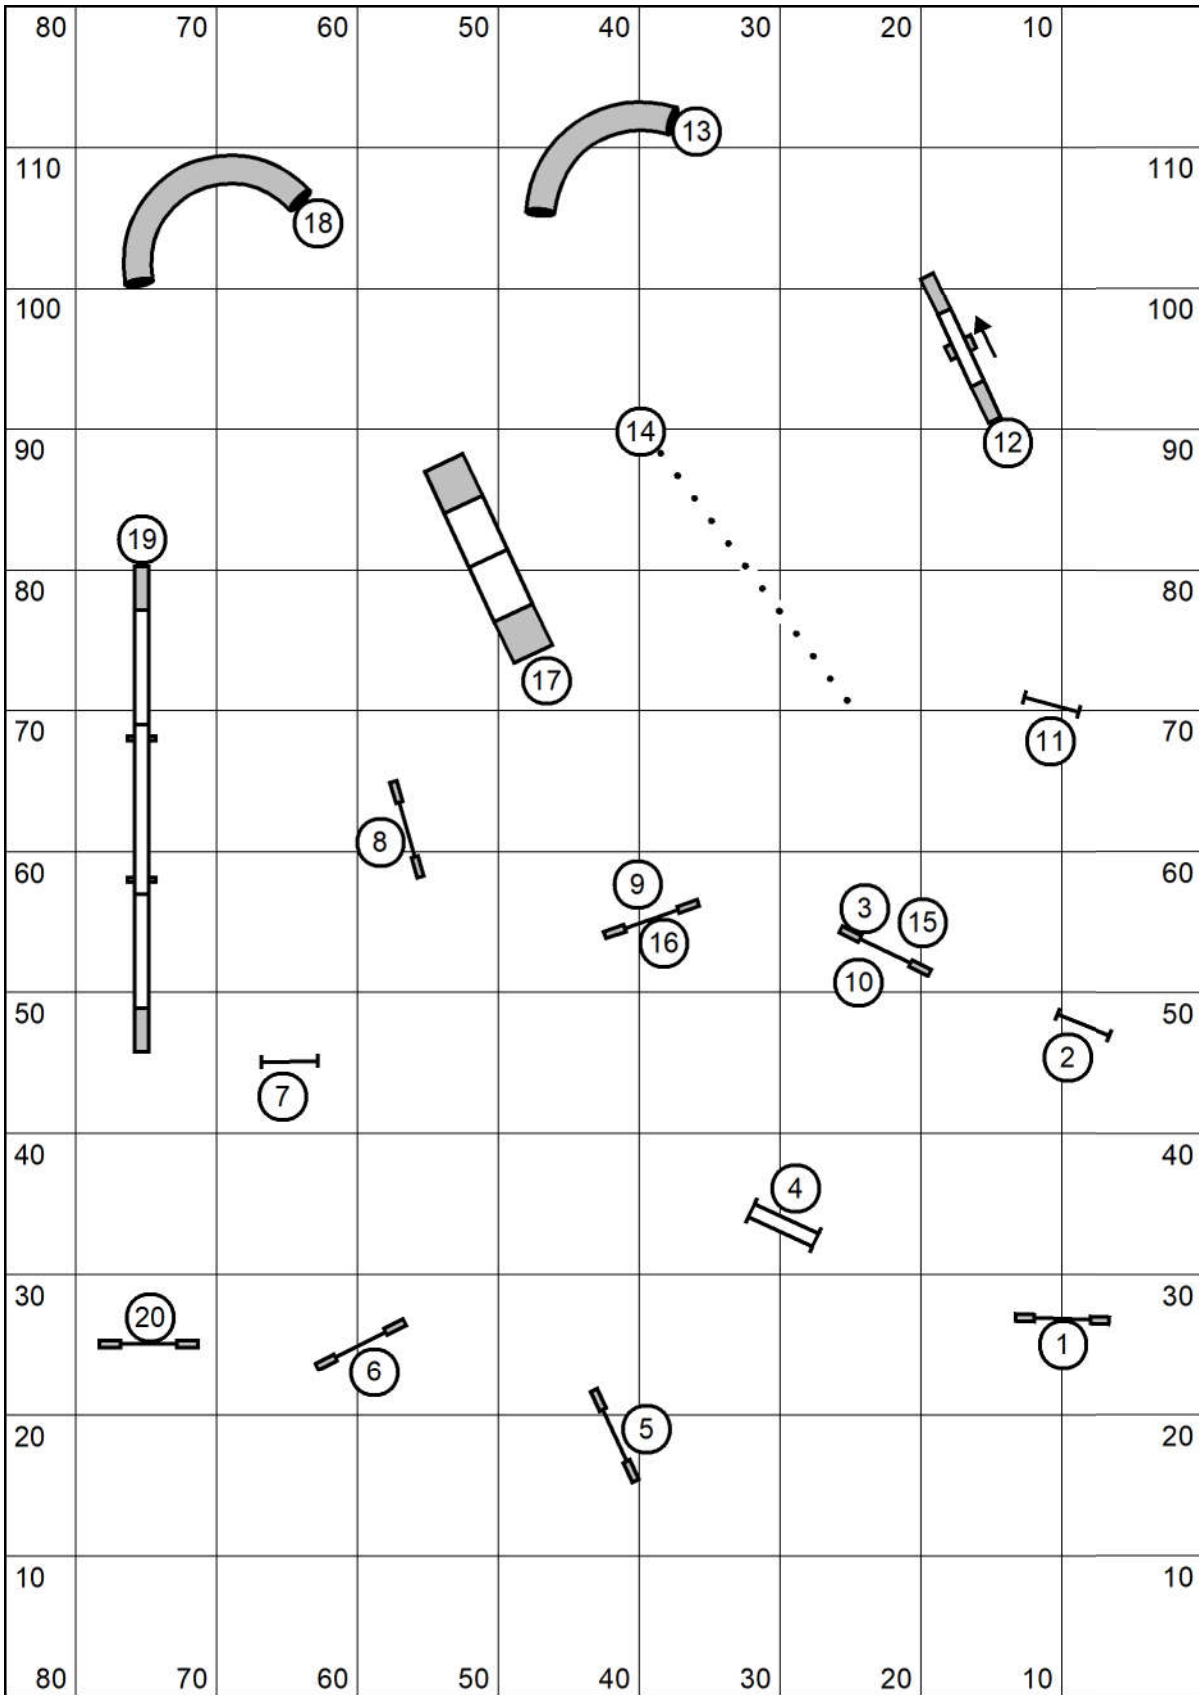

Sunday January 9, 2022

High Goal Farm

Greenwich, Ny

Please enter at #16

HRASCNY
Elite Regular Round 1

Judged by: Darryl Warren
 Sunday January 9, 2022
 High Goal Farm
 Greenwich, Ny

HRASCNY
Elite Regular Round 2
 Judged by: Darryl Warren
 Sunday January 9, 2022
 High Goal Farm
 Greenwich, Ny