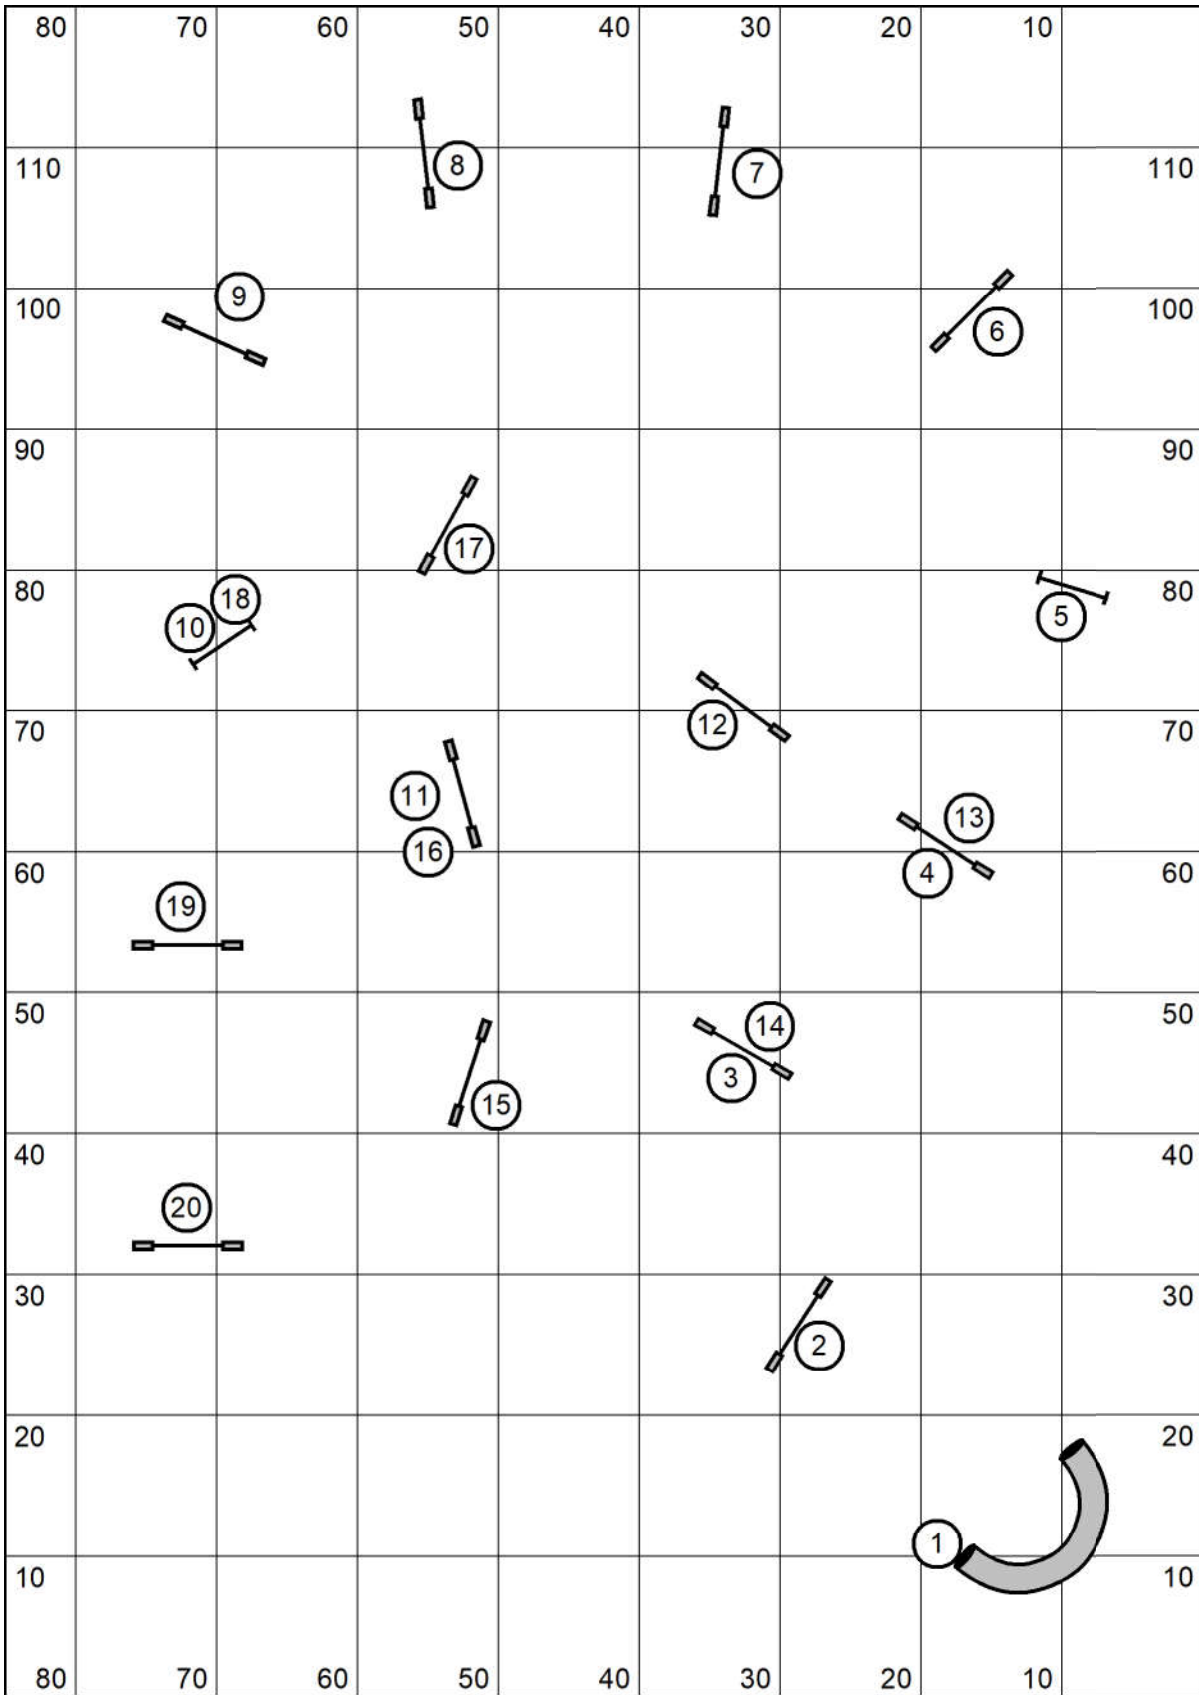

Saturday January 8, 2022

High Goal Farm

Greenwich, Ny

HRASCNY
Novice Jumpers Round 2
 Judged by: Darryl Warren
 Saturday January 8, 2022
 High Goal Farm
 Greenwich, Ny

Please enter at # 11

HRASCNY
Elite Jumpers Round 1
 Judged by: Darryl Warren
 Sunday January 9, 2022
 High Goal Farm
 Greenwich, Ny