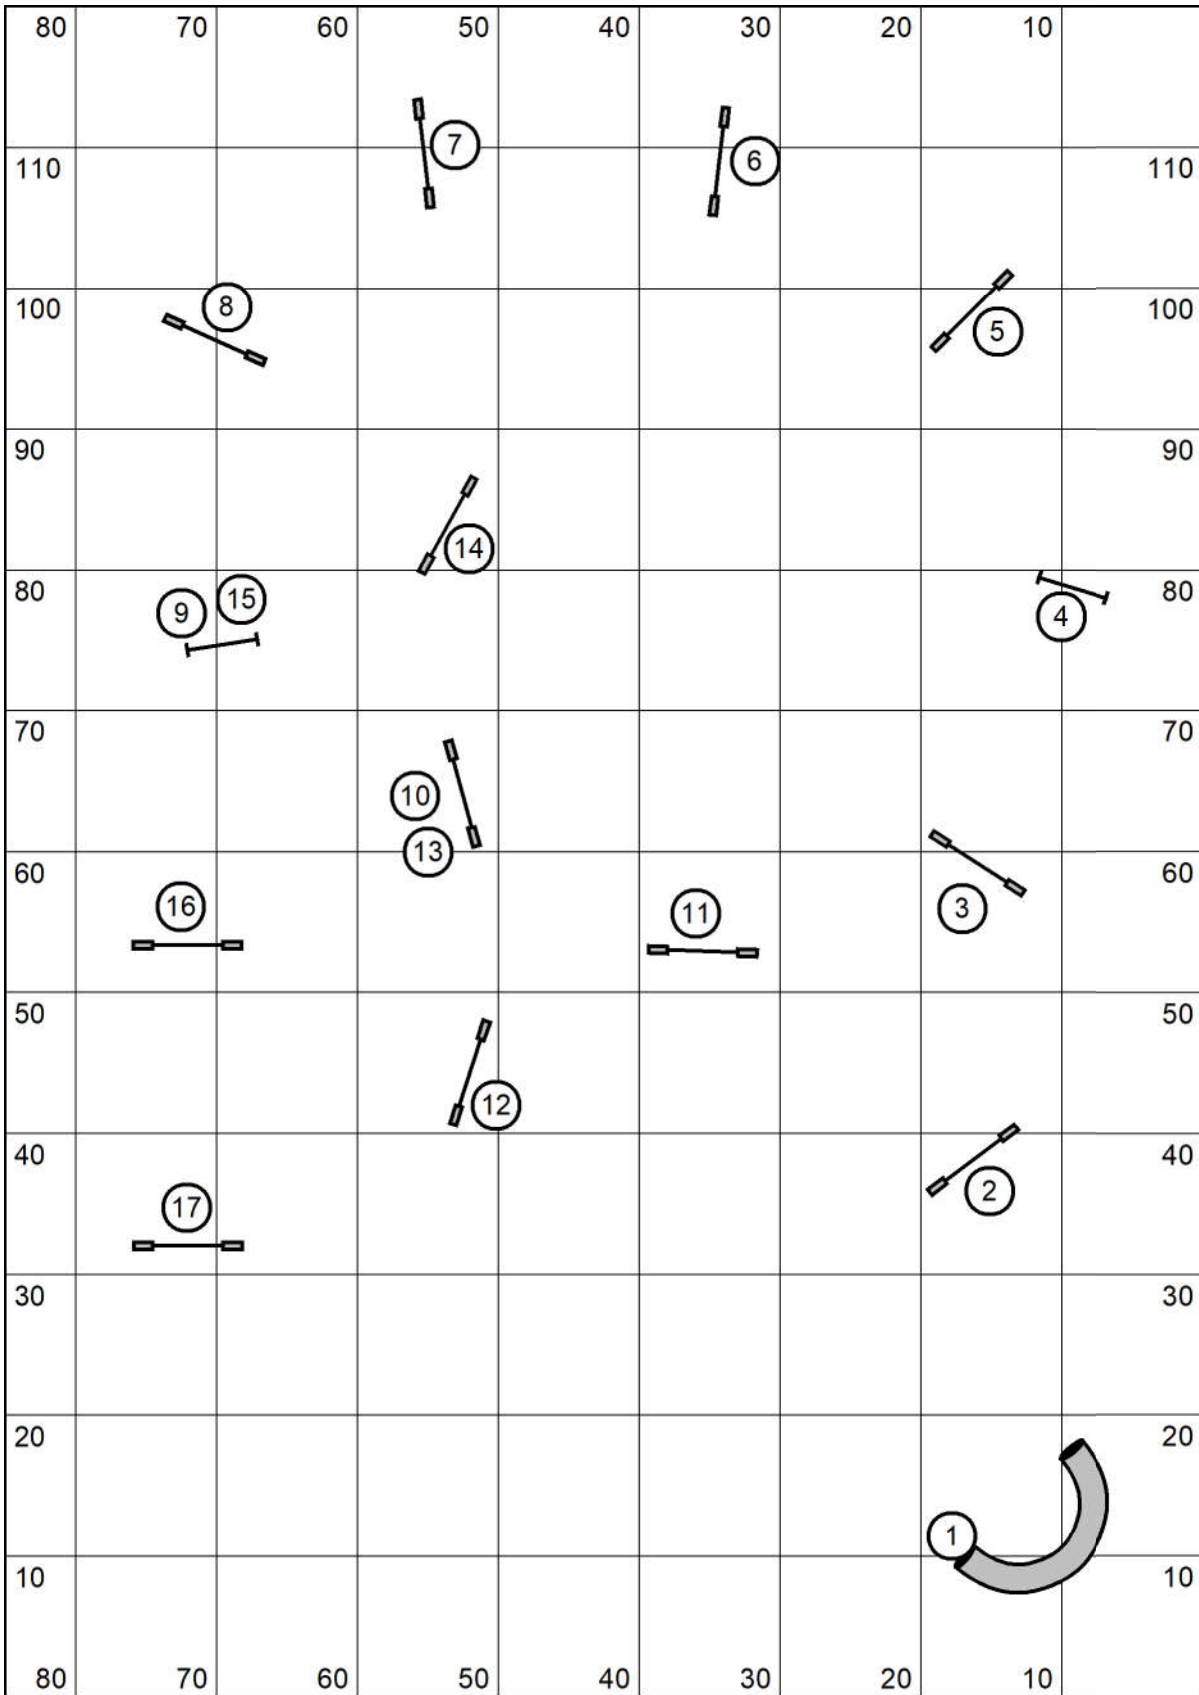

Please enter at #15

HRASCNY

Open Jumpers Round 1

Judged by: Darryl Warren

Sunday January 9, 2022

High Goal Farm

Greenwich, Ny

HRASCNY
Open Jumpers Round 2
 Judged by: Darryl Warren
 Sunday January 9, 2022
 High Goal Farm
 Greenwich, Ny