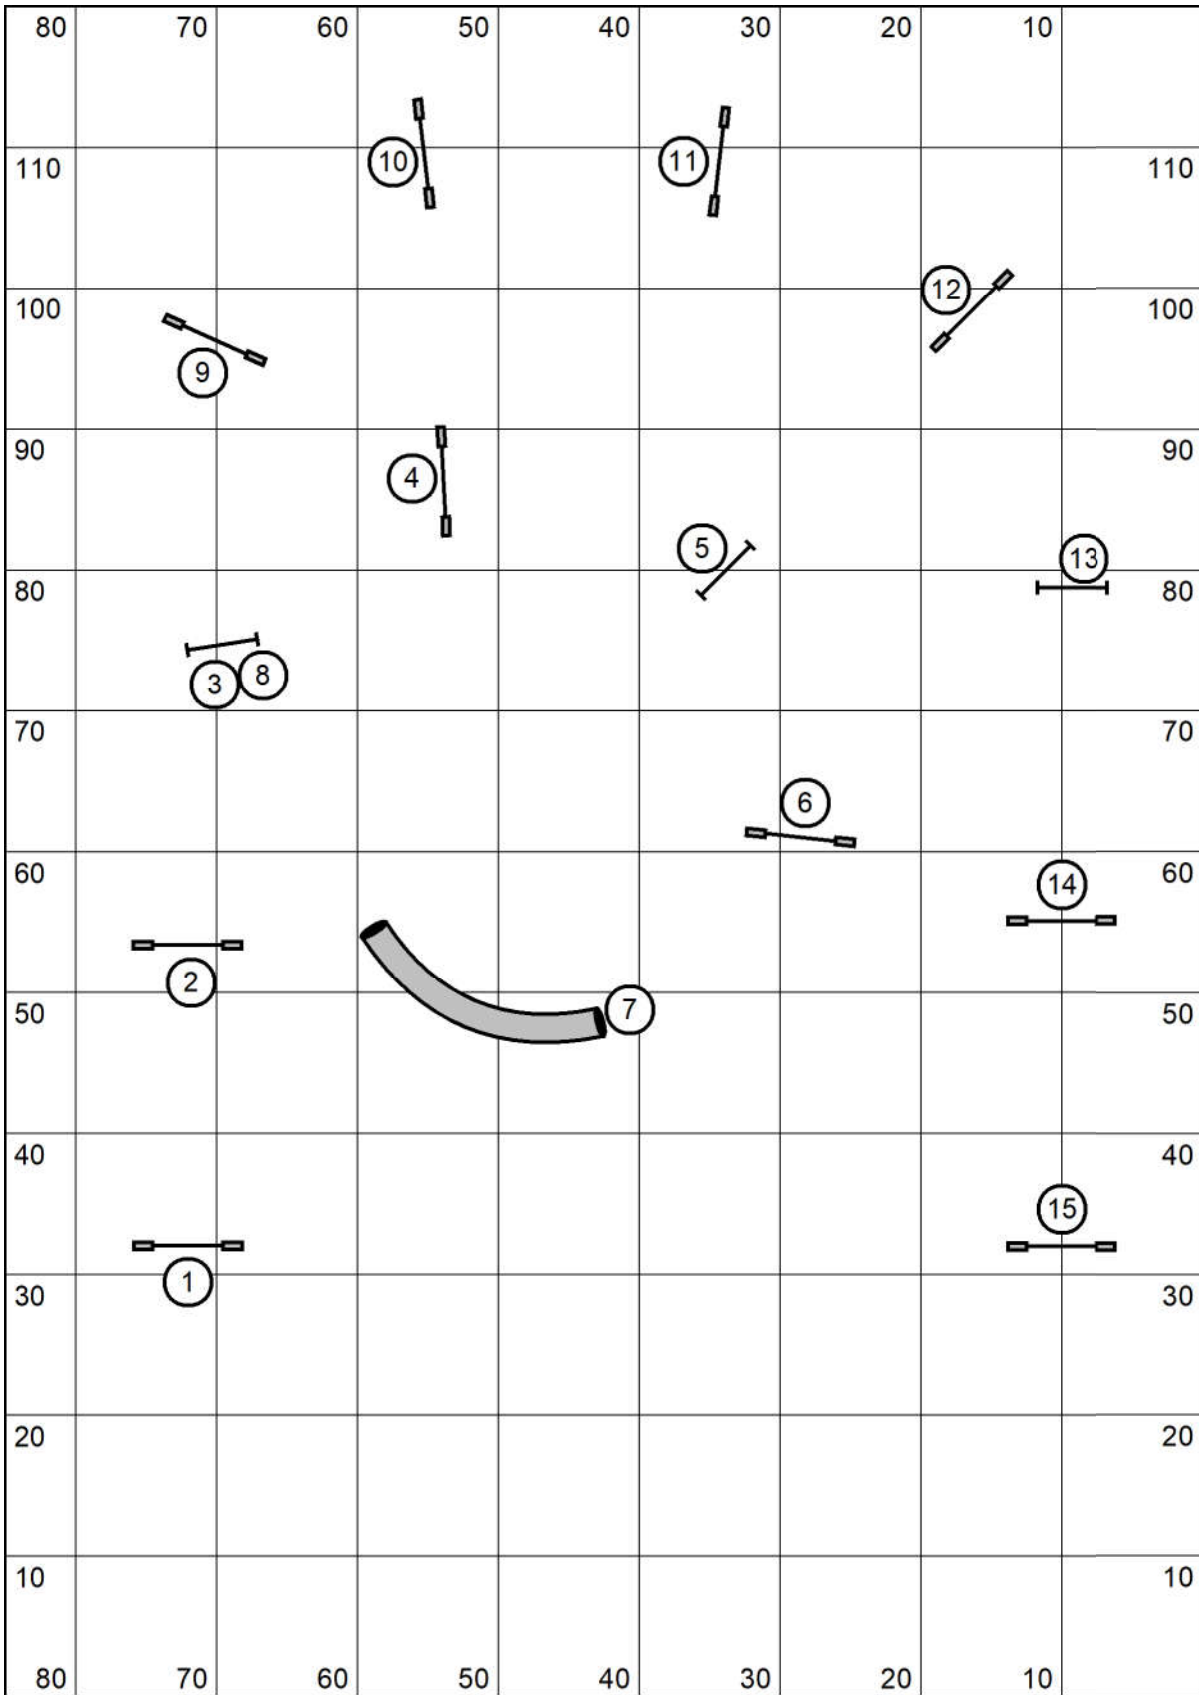

Please enter at #13

HRASCNY

Novice Jumpers Round 1

Judged by: Darryl Warren

Sunday January 9, 2022

High Goal Farm

Greenwich, Ny