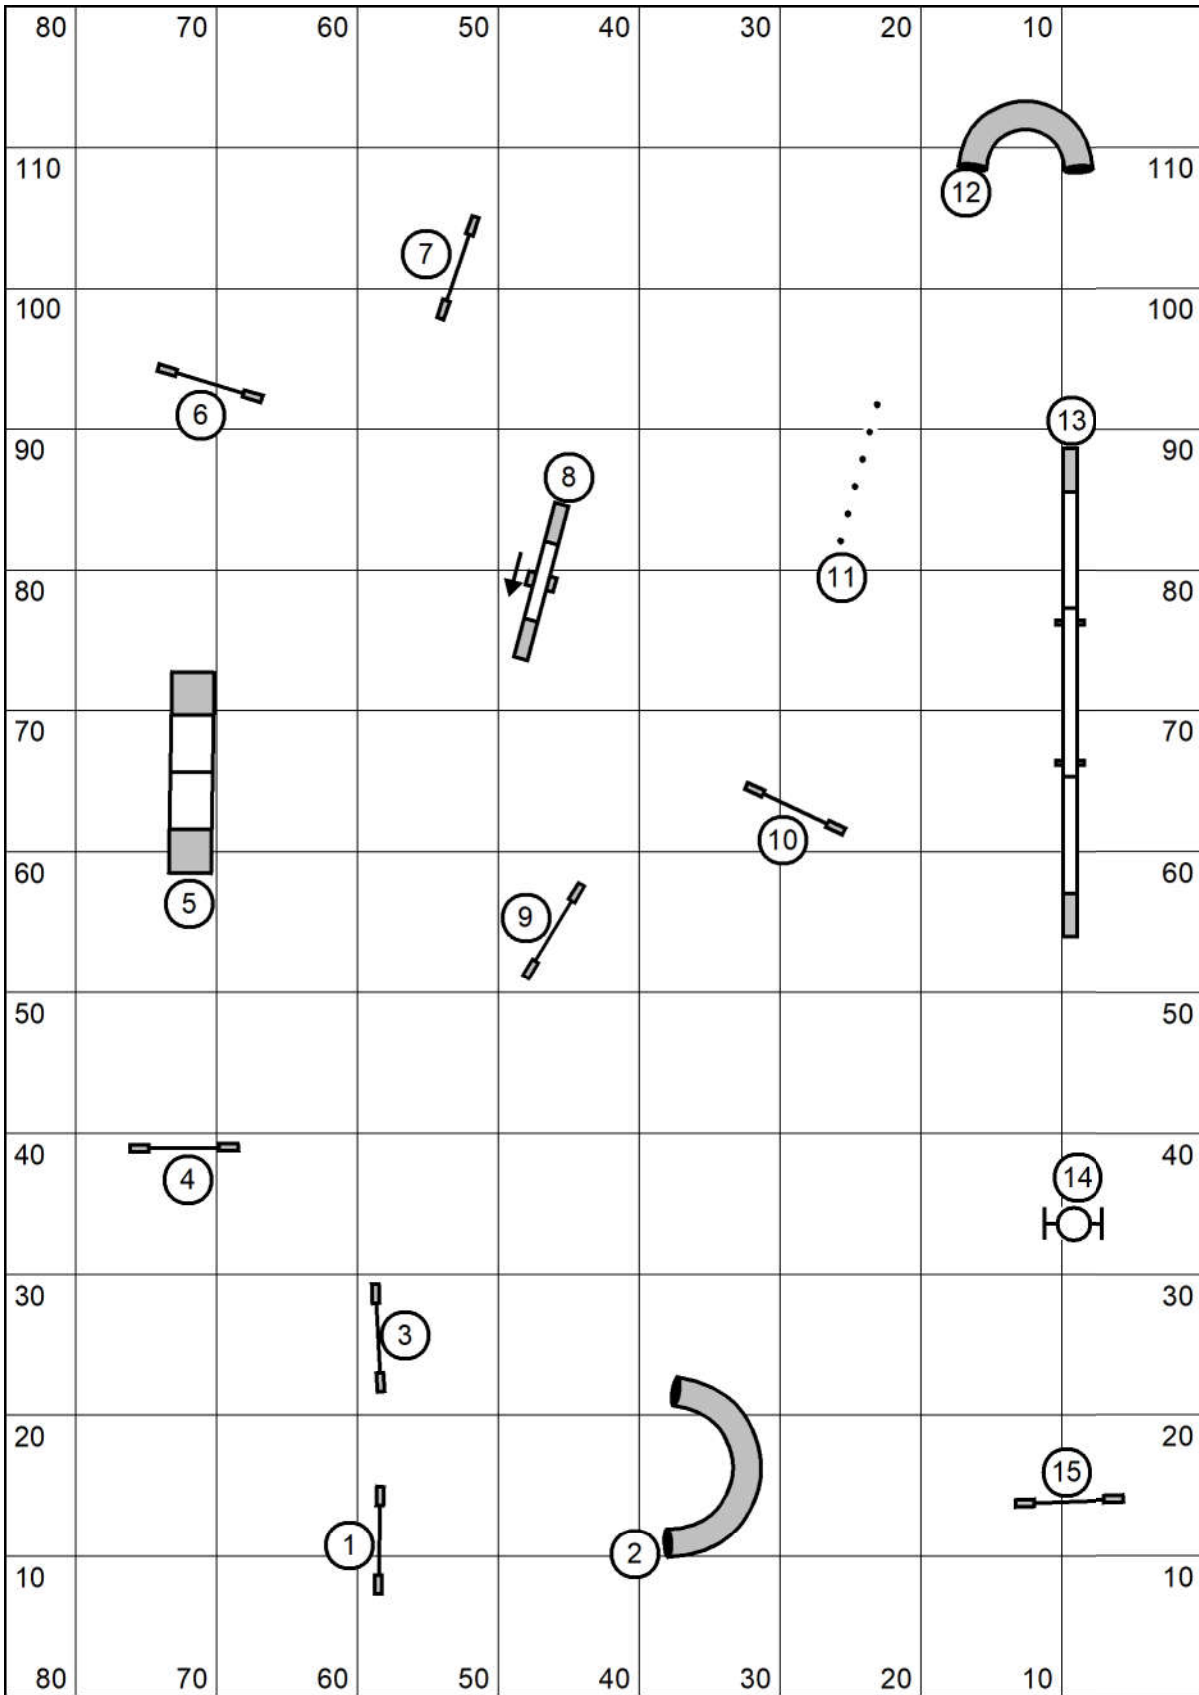

HRASCNY
Novice Regular Round 1
Judged by: Darryl Warren
Saturday January 8, 2022
High Goal Farm
Greenwich, Ny

Please enter at #11