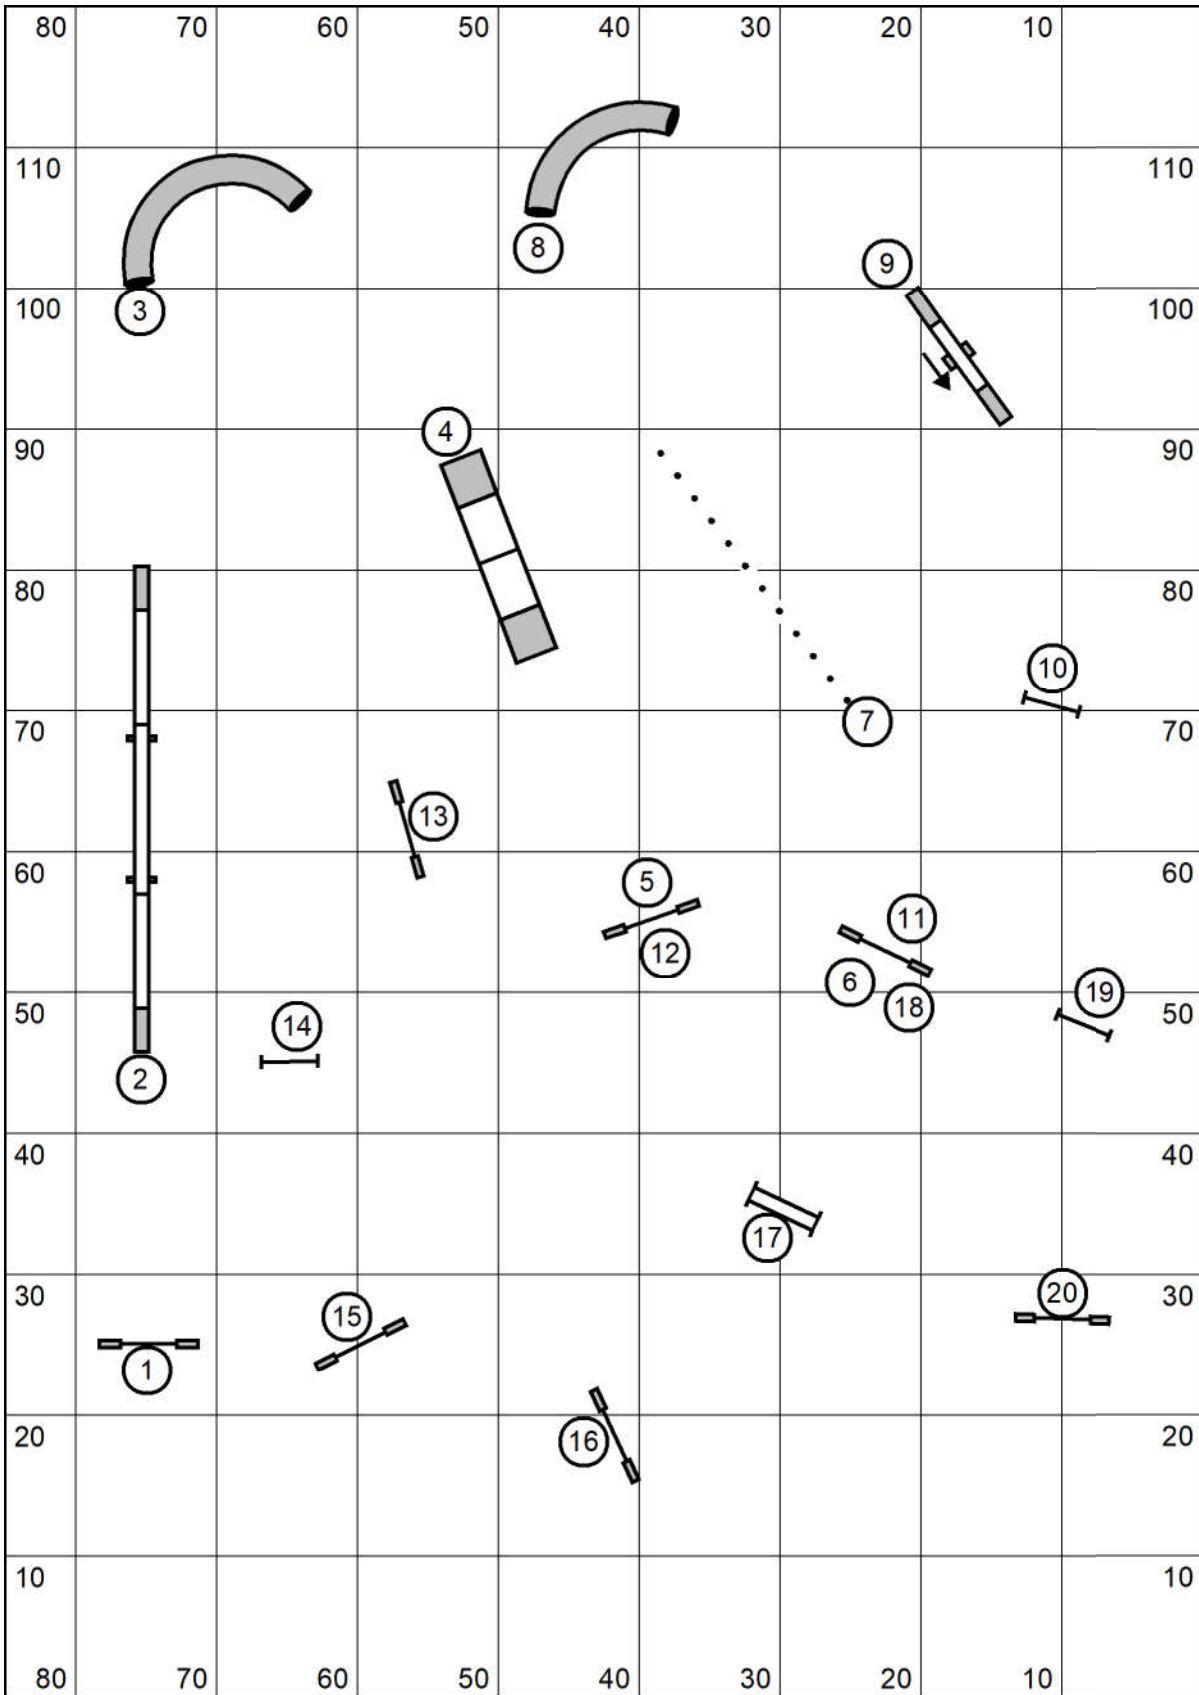

Please enter at #16

HRASCNY
Elite Regular Round 1

Judged by: Darryl Warren
Sunday January 9, 2022
High Goal Farm
Greenwich, Ny