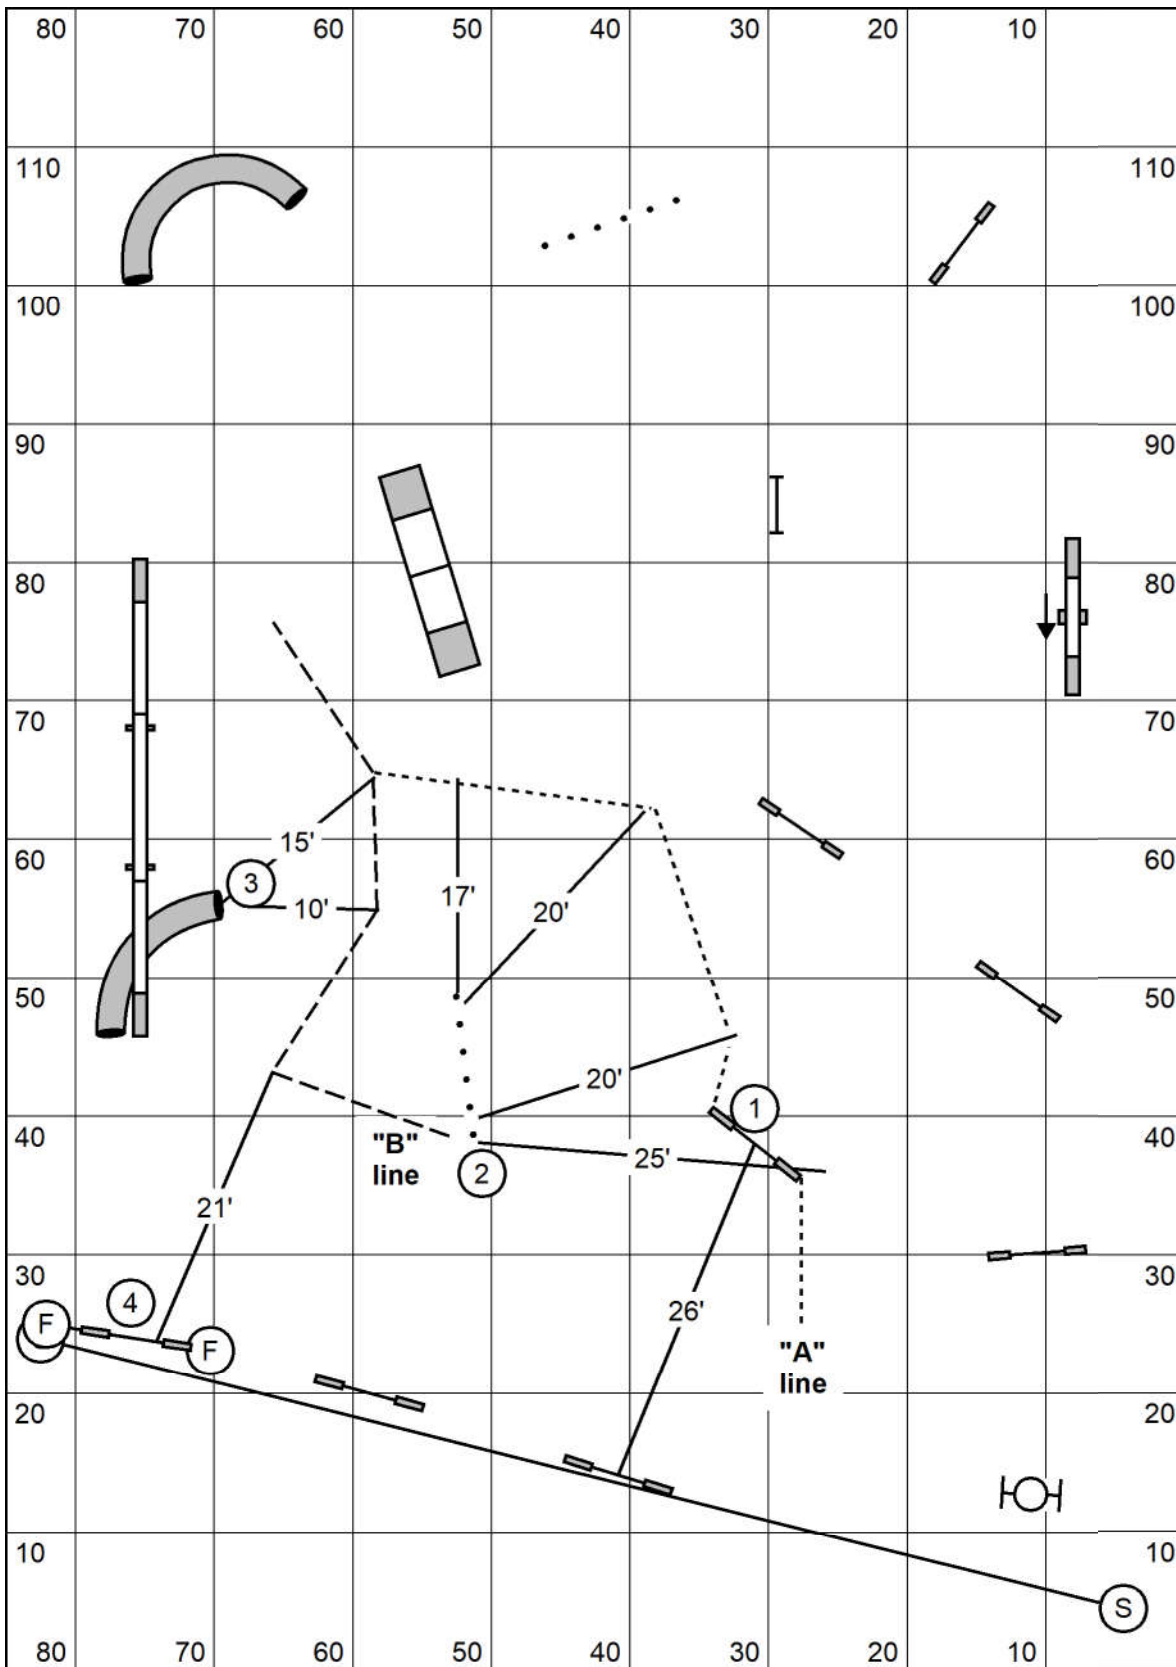

HRASCNY
Elite Gamblers Round 2

Judged by: Darryl Warren
 Sunday January 9, 2022
 High Goal Farm
 Greenwich, Ny
 20-24"=16 16"=18 4-12"=20

Gamble
 Must be behind line "A"
 for 1 & 2 After #2 is completed,
 "B" becomes the new Gamble
 line