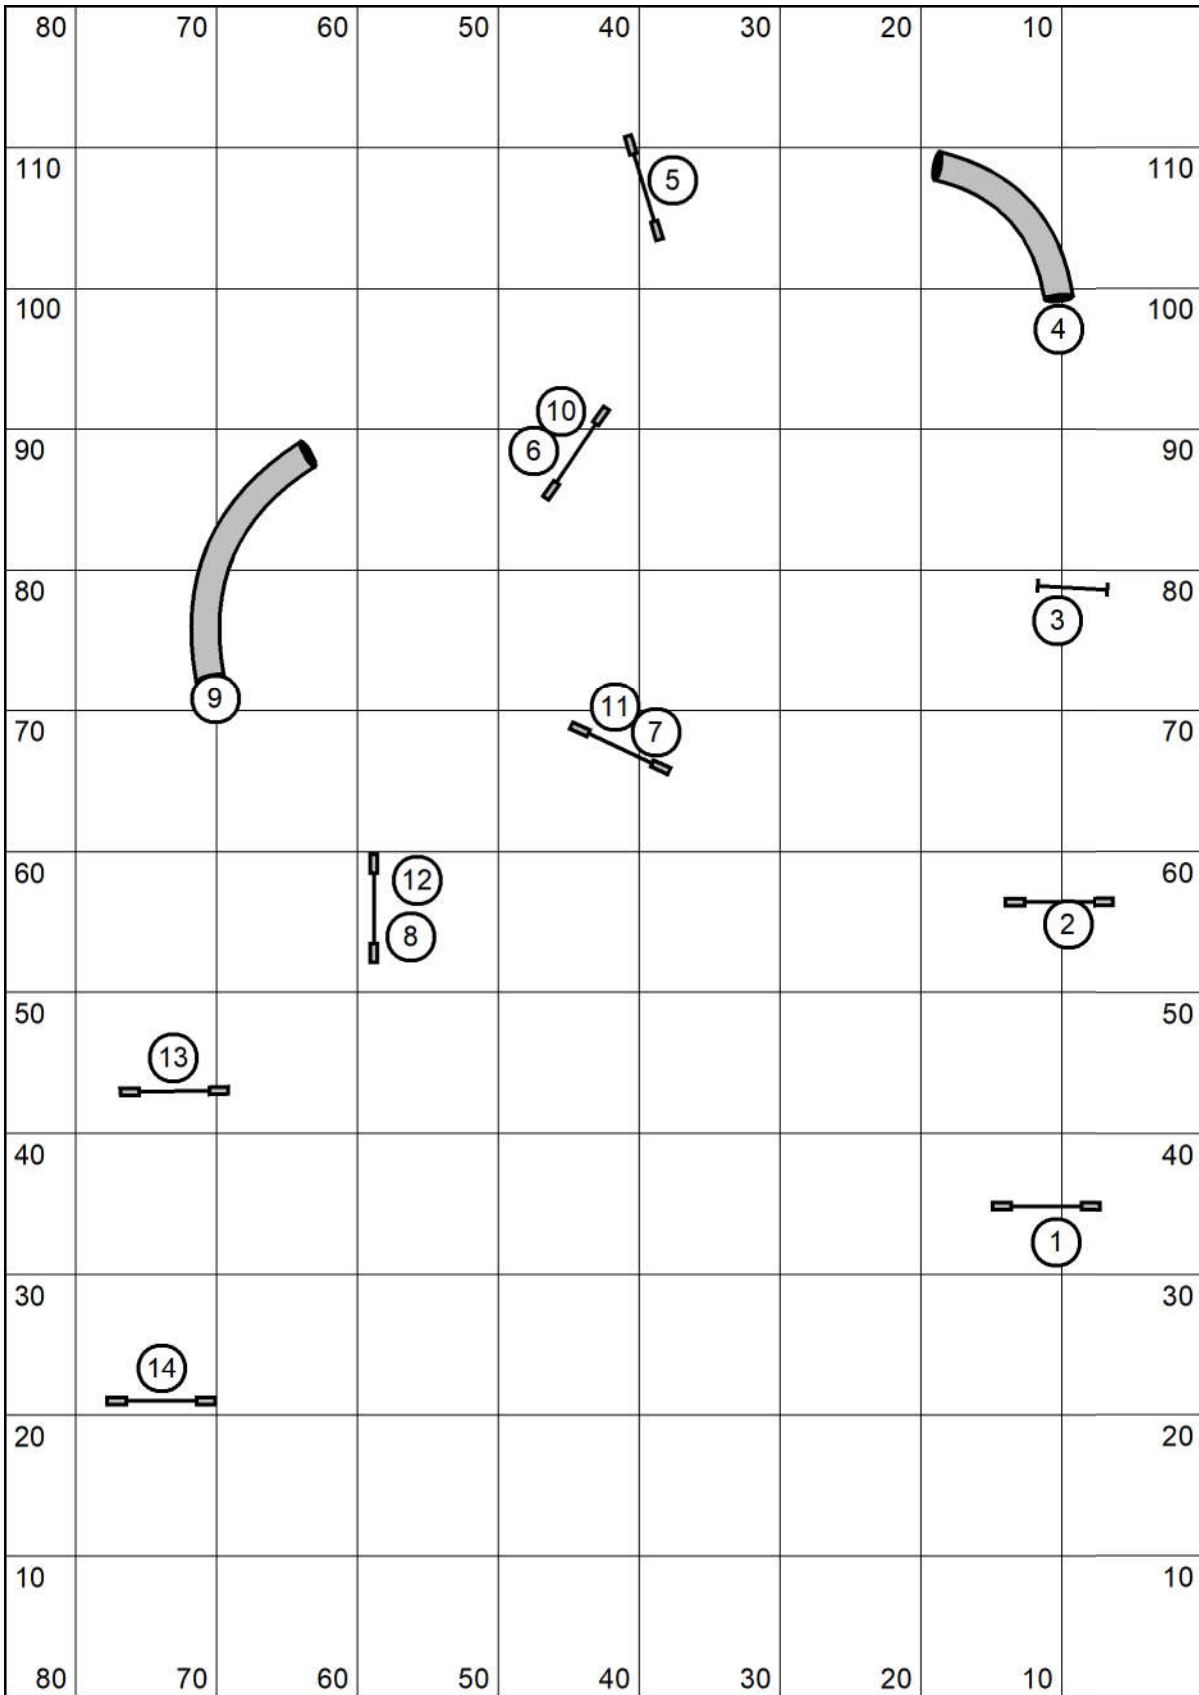

HRASCNY
Novice Jumpers Round 2
Judged by: Darryl Warren
Saturday January 8, 2022
High Goal Farm
Greenwich, Ny

Please enter at # 11