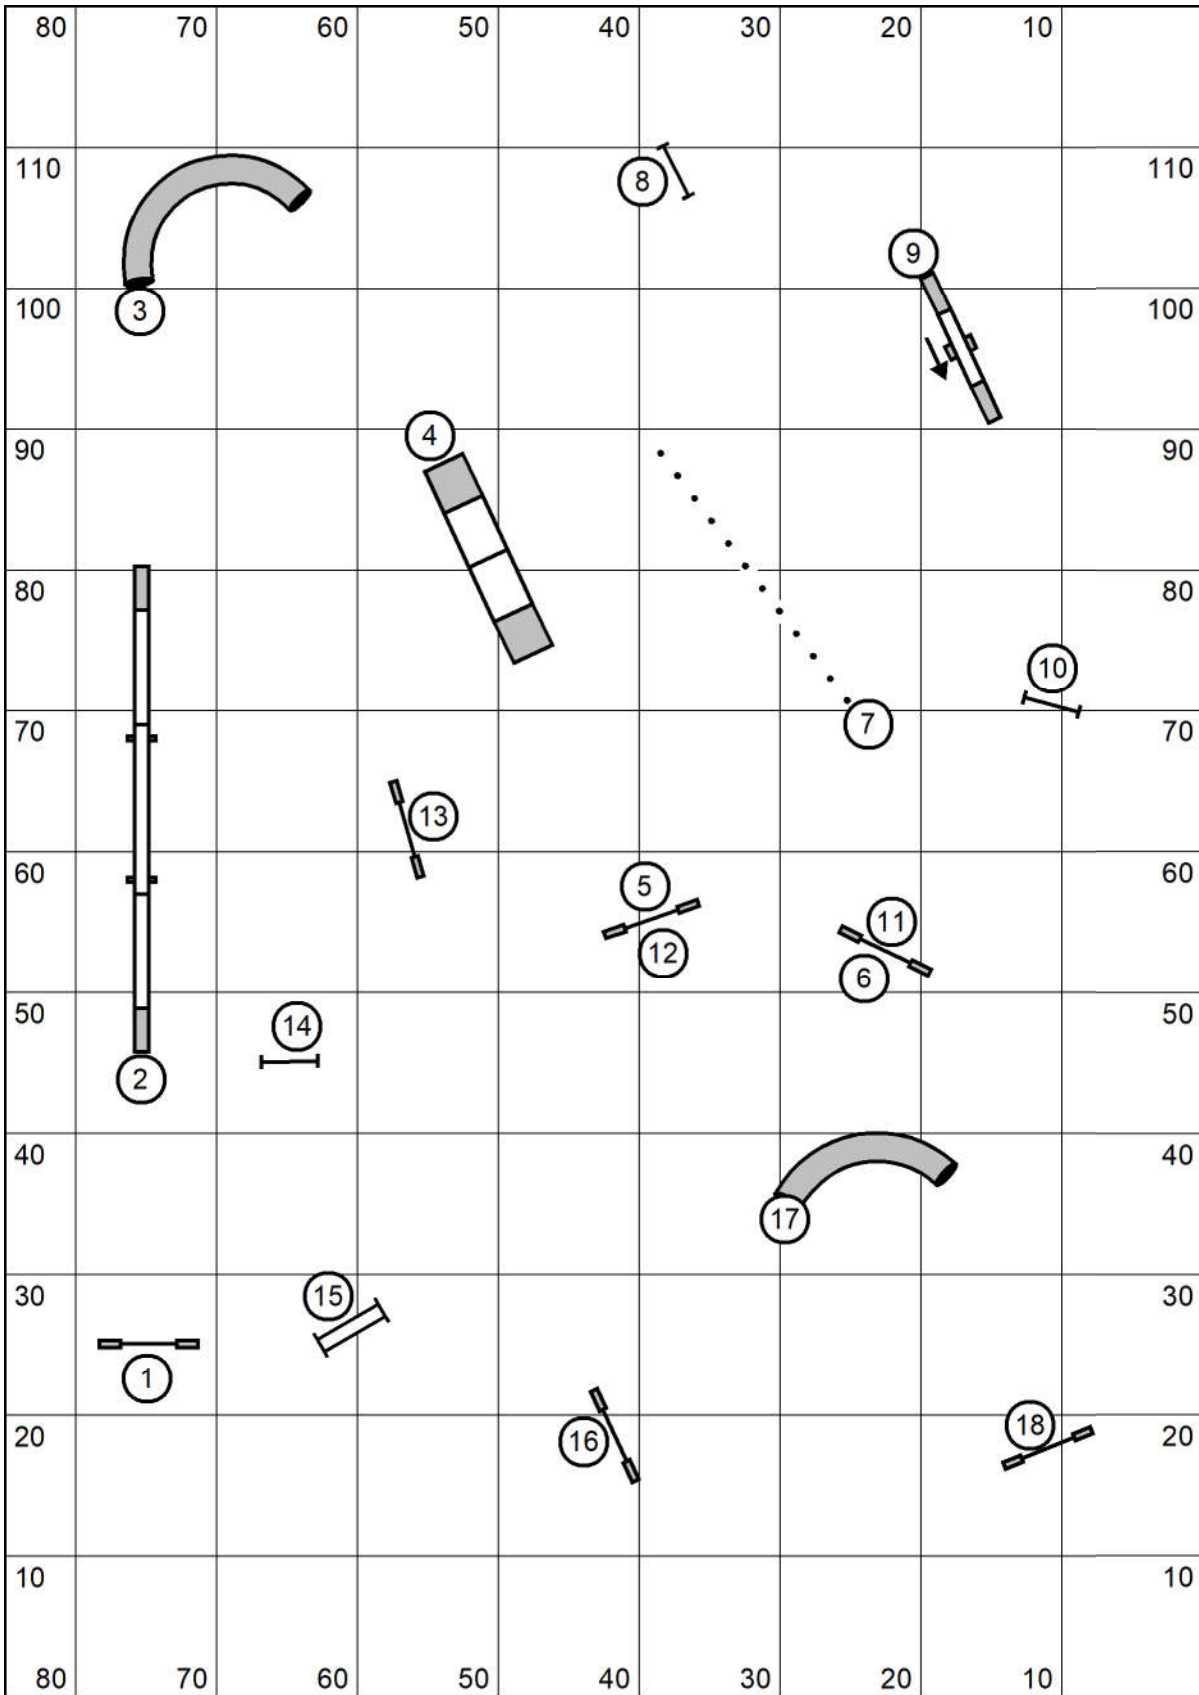

HRASCNY
Open Regular Round 2
Judged by: Darryl Warren
Sunday January 9, 2022
High Goal Farm
Greenwich, Ny

Please enter at #16