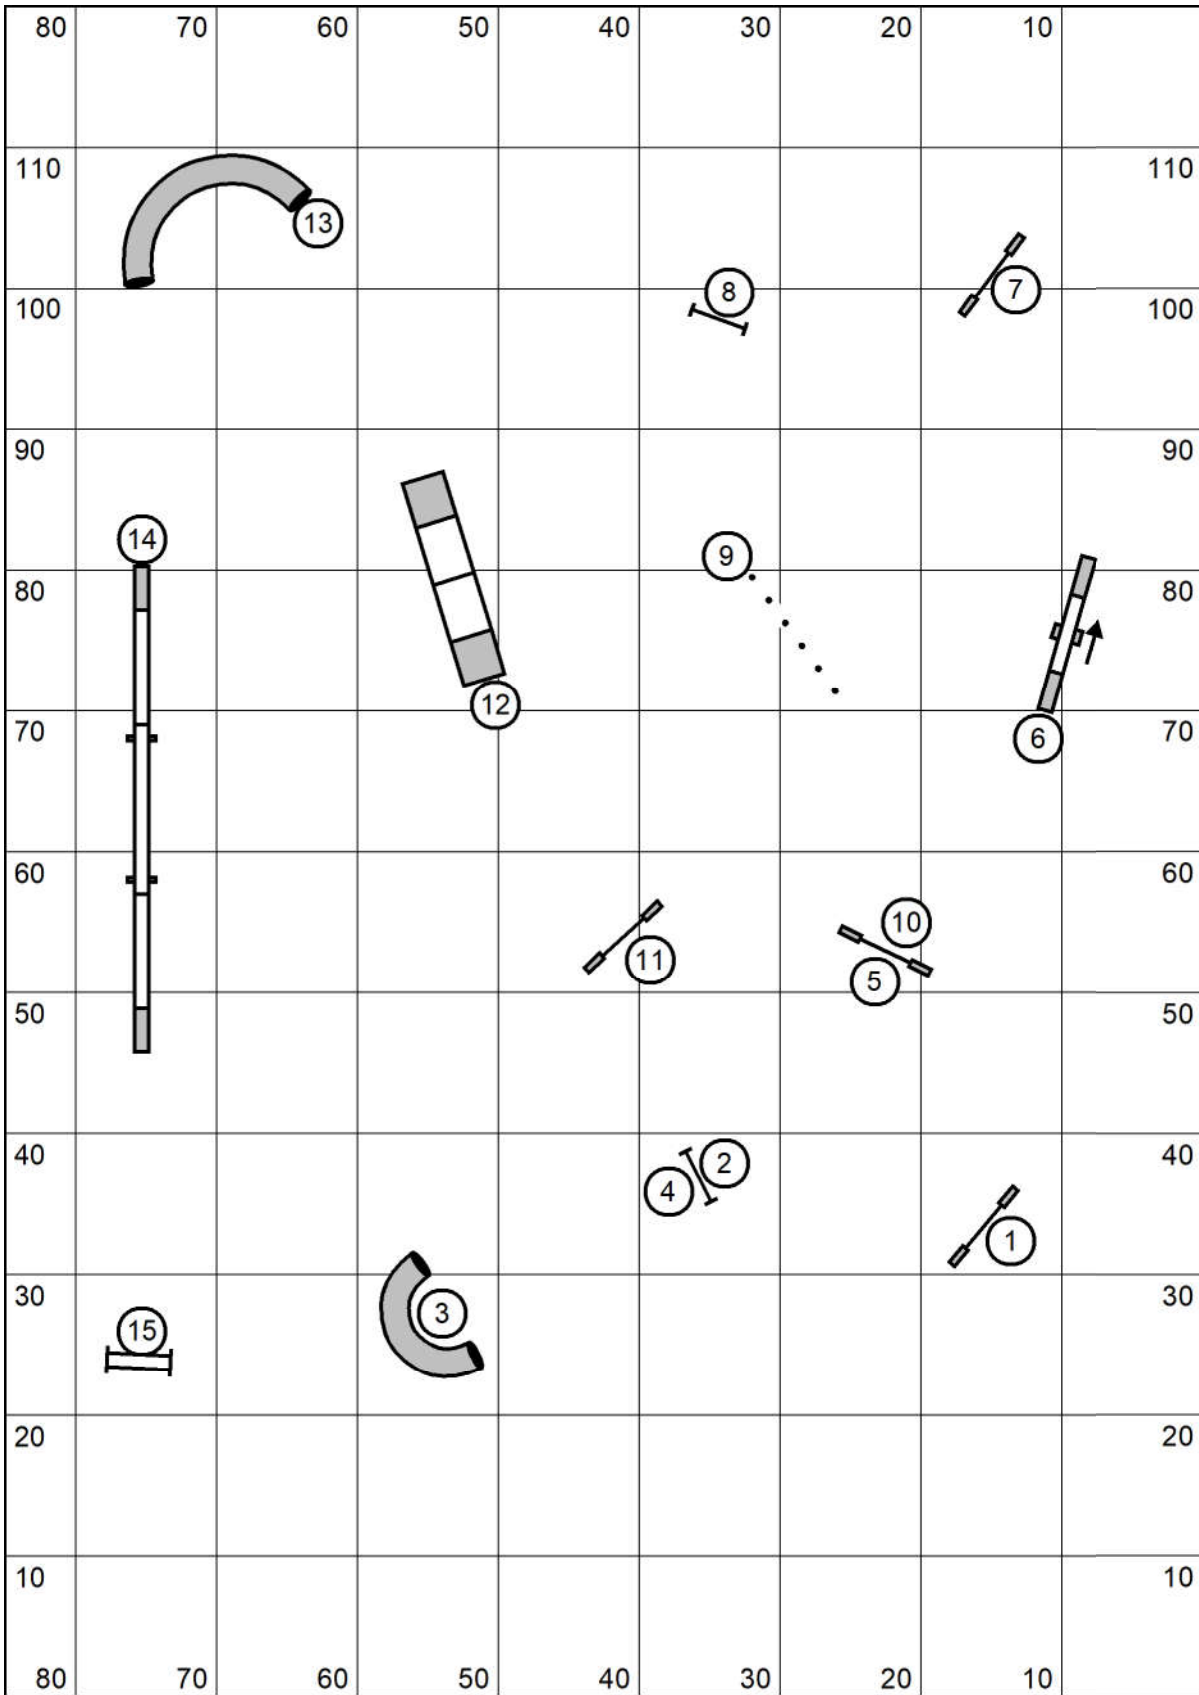

HRASCNY
Novice Regular Round 2

Please enter at #12

Judged by: Darryl Warren
Sunday January 9, 2022
High Goal Farm
Greenwich, Ny