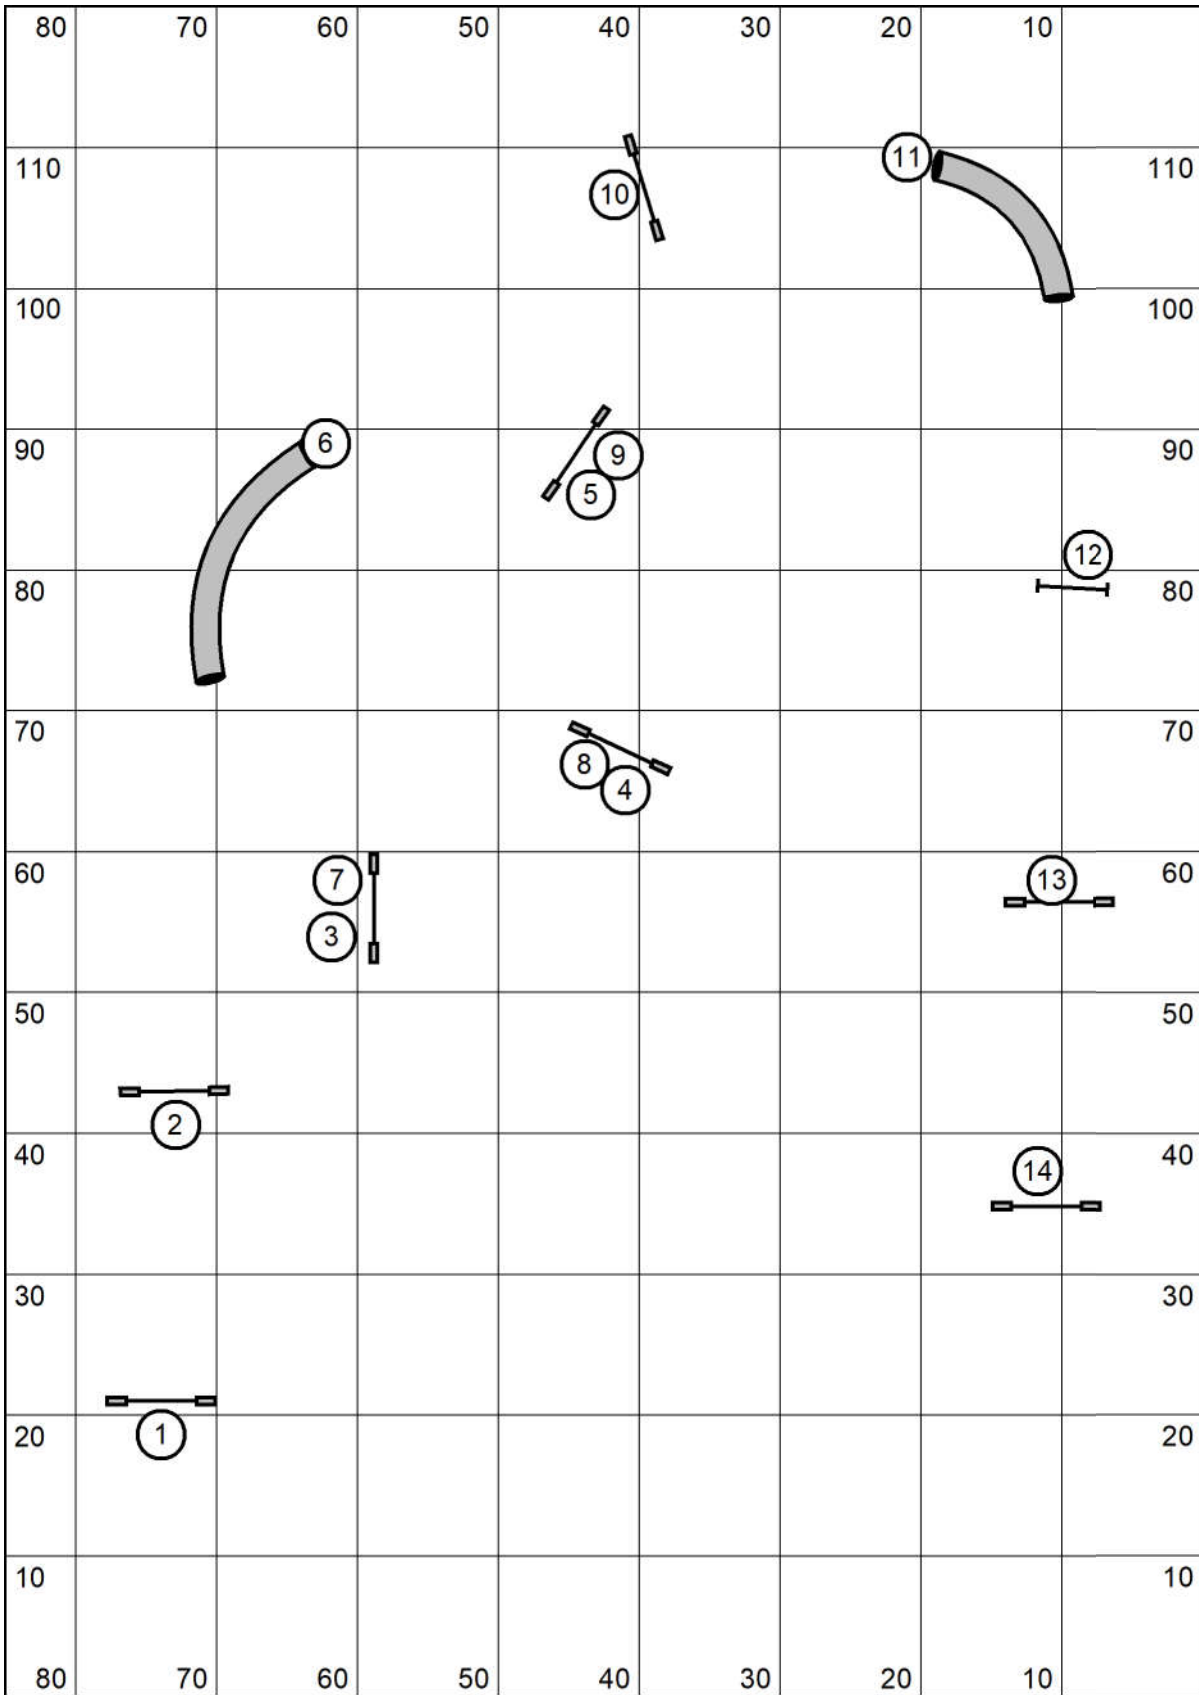

HRASCNY

Please enter at #11

Novice Jumpers Round 1

Judged by: Darryl Warren

Saturday January 8, 2022

High Goal Farm

Greenwich, Ny