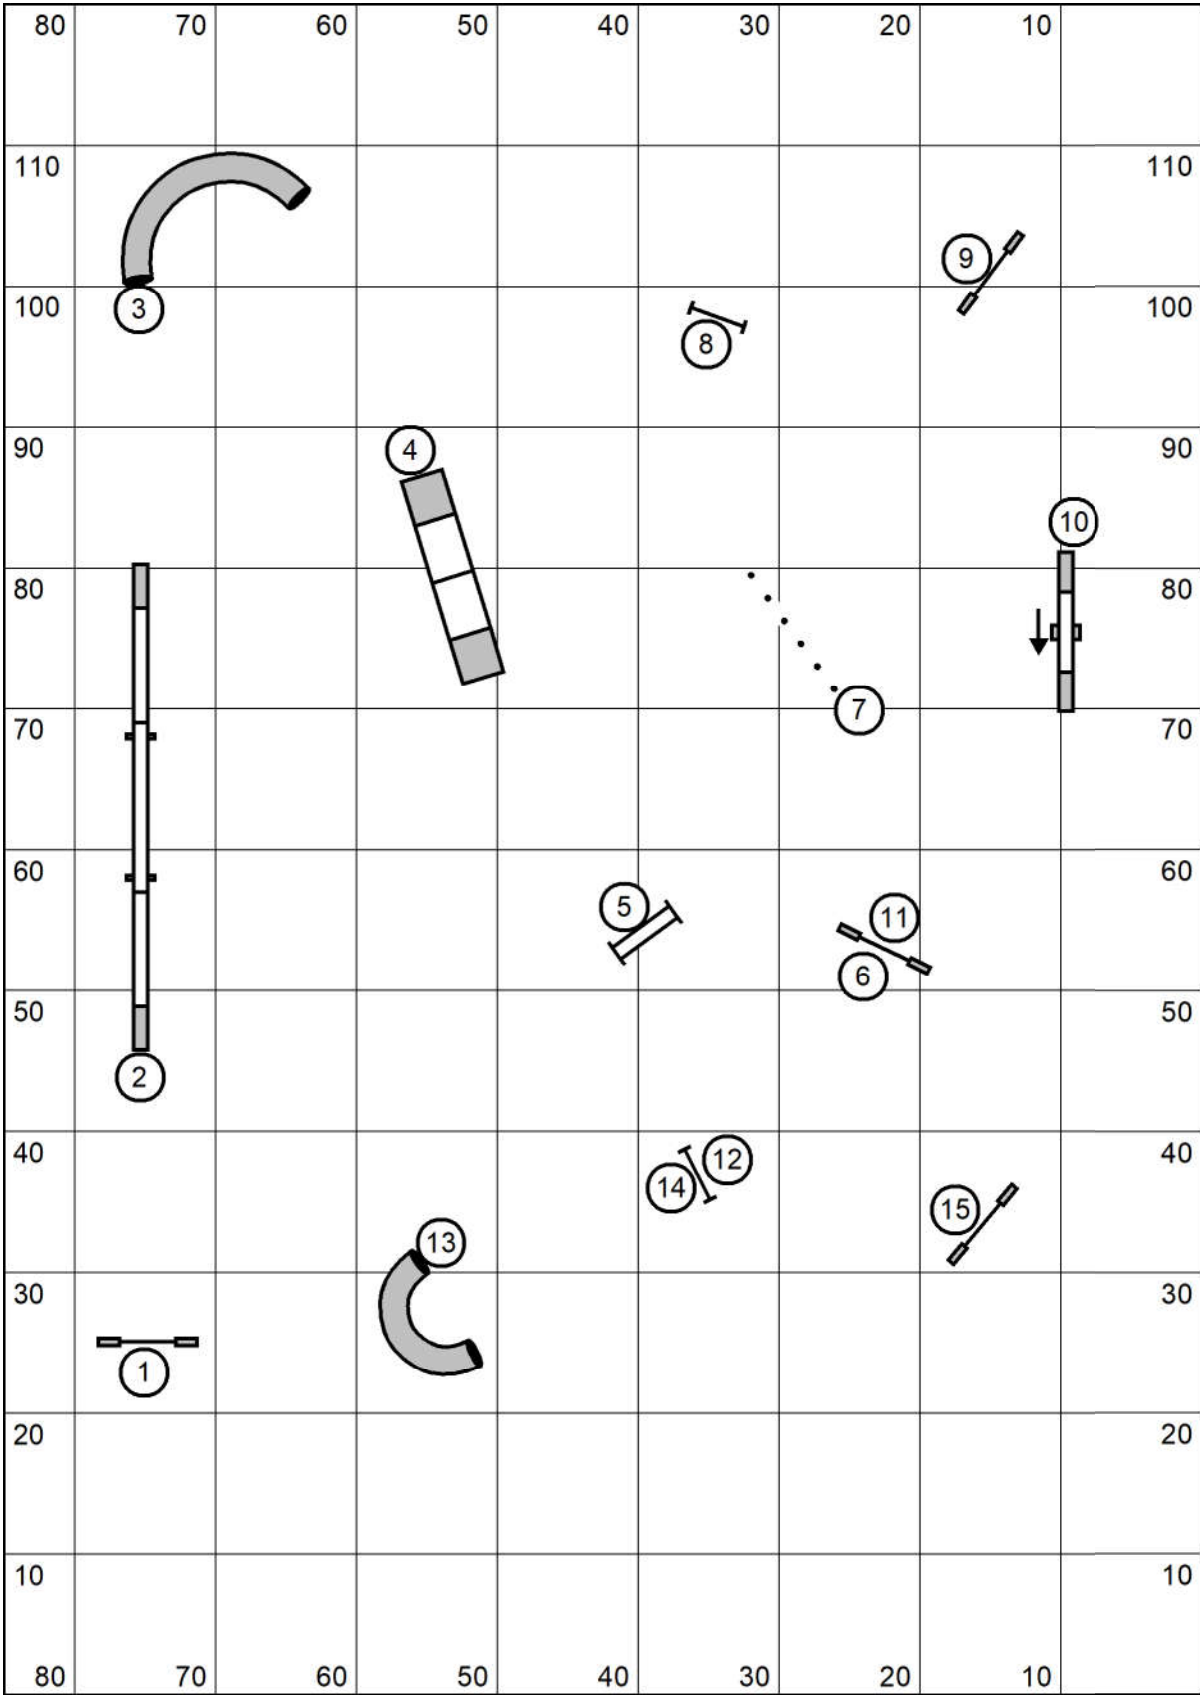

HRASCNY
Novice Regular Round 1
Judged by: Darryl Warren
Sunday January 9, 2022
High Goal Farm
Greenwich, Ny

Please enter at #13