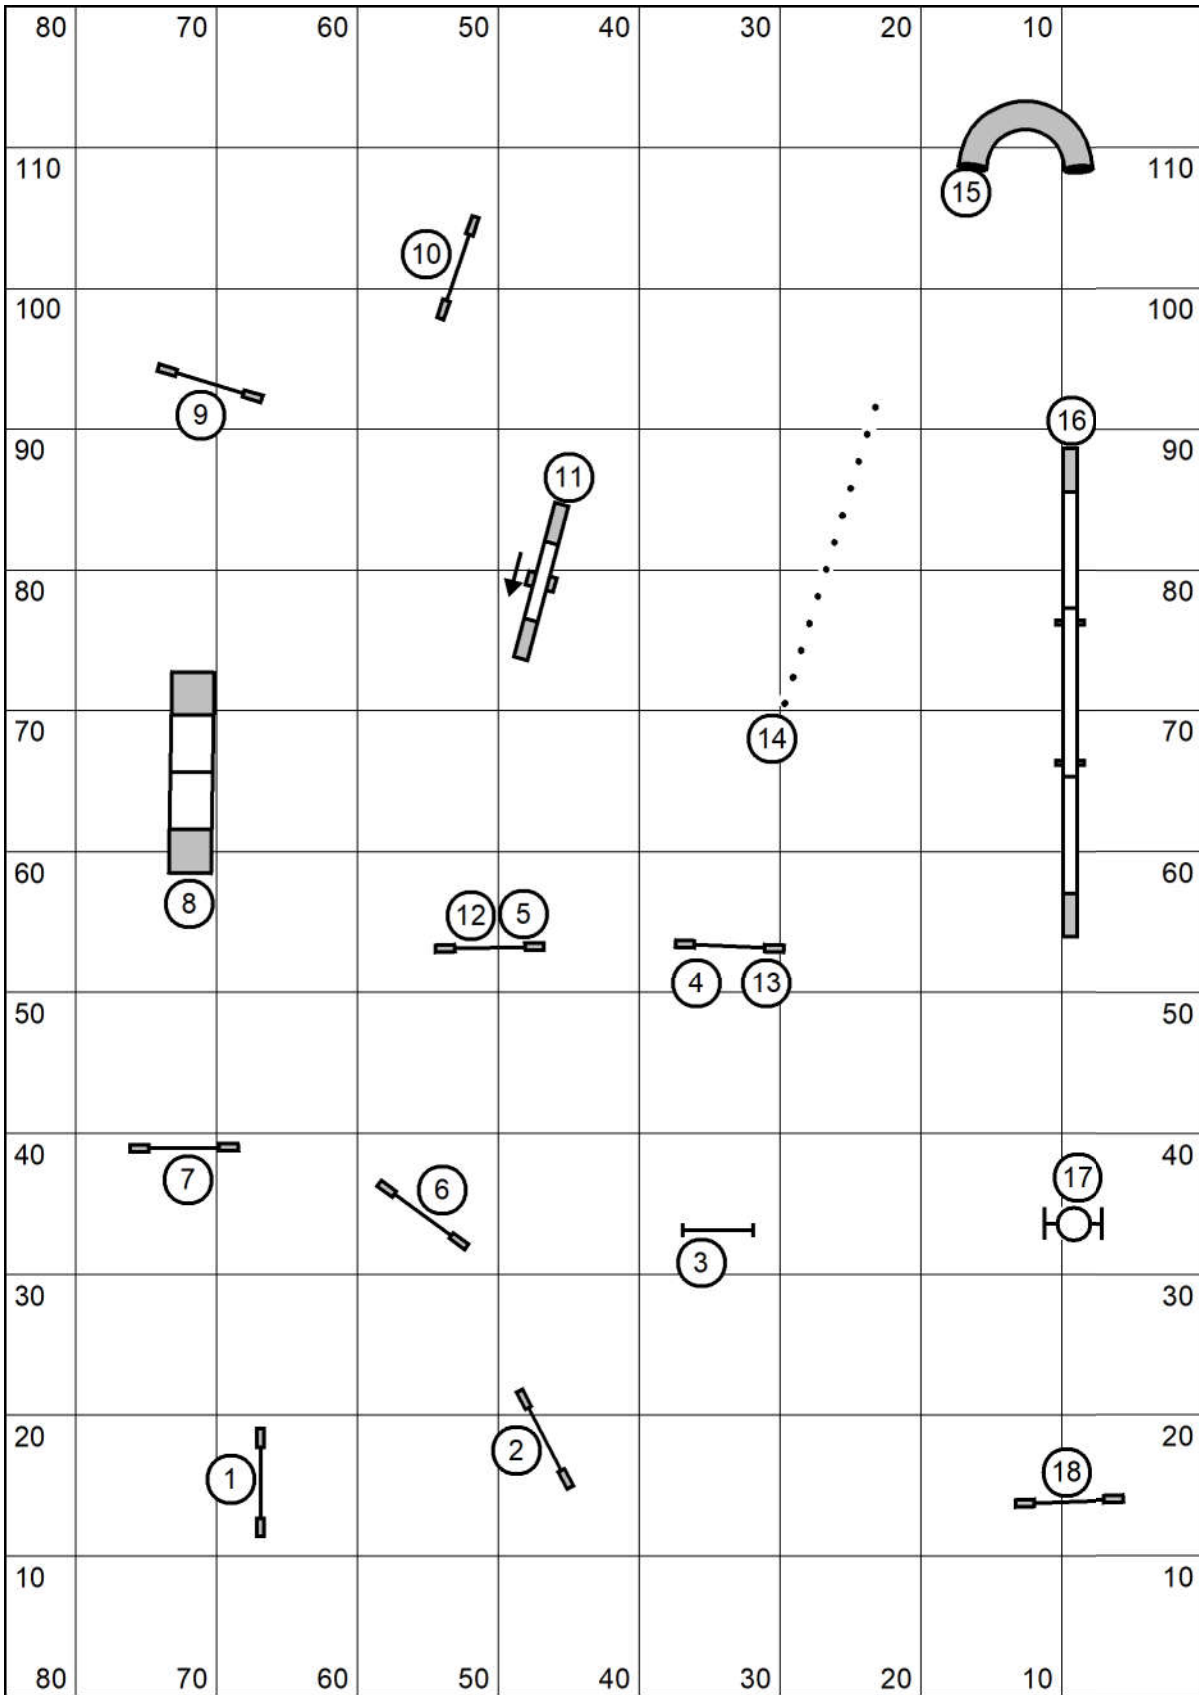

HRASCNY
Please enter at #13
Open Regular Round 2
Judged by: Darryl Warren
Saturday January 8, 2022
High Goal Farm
Greenwich, Ny