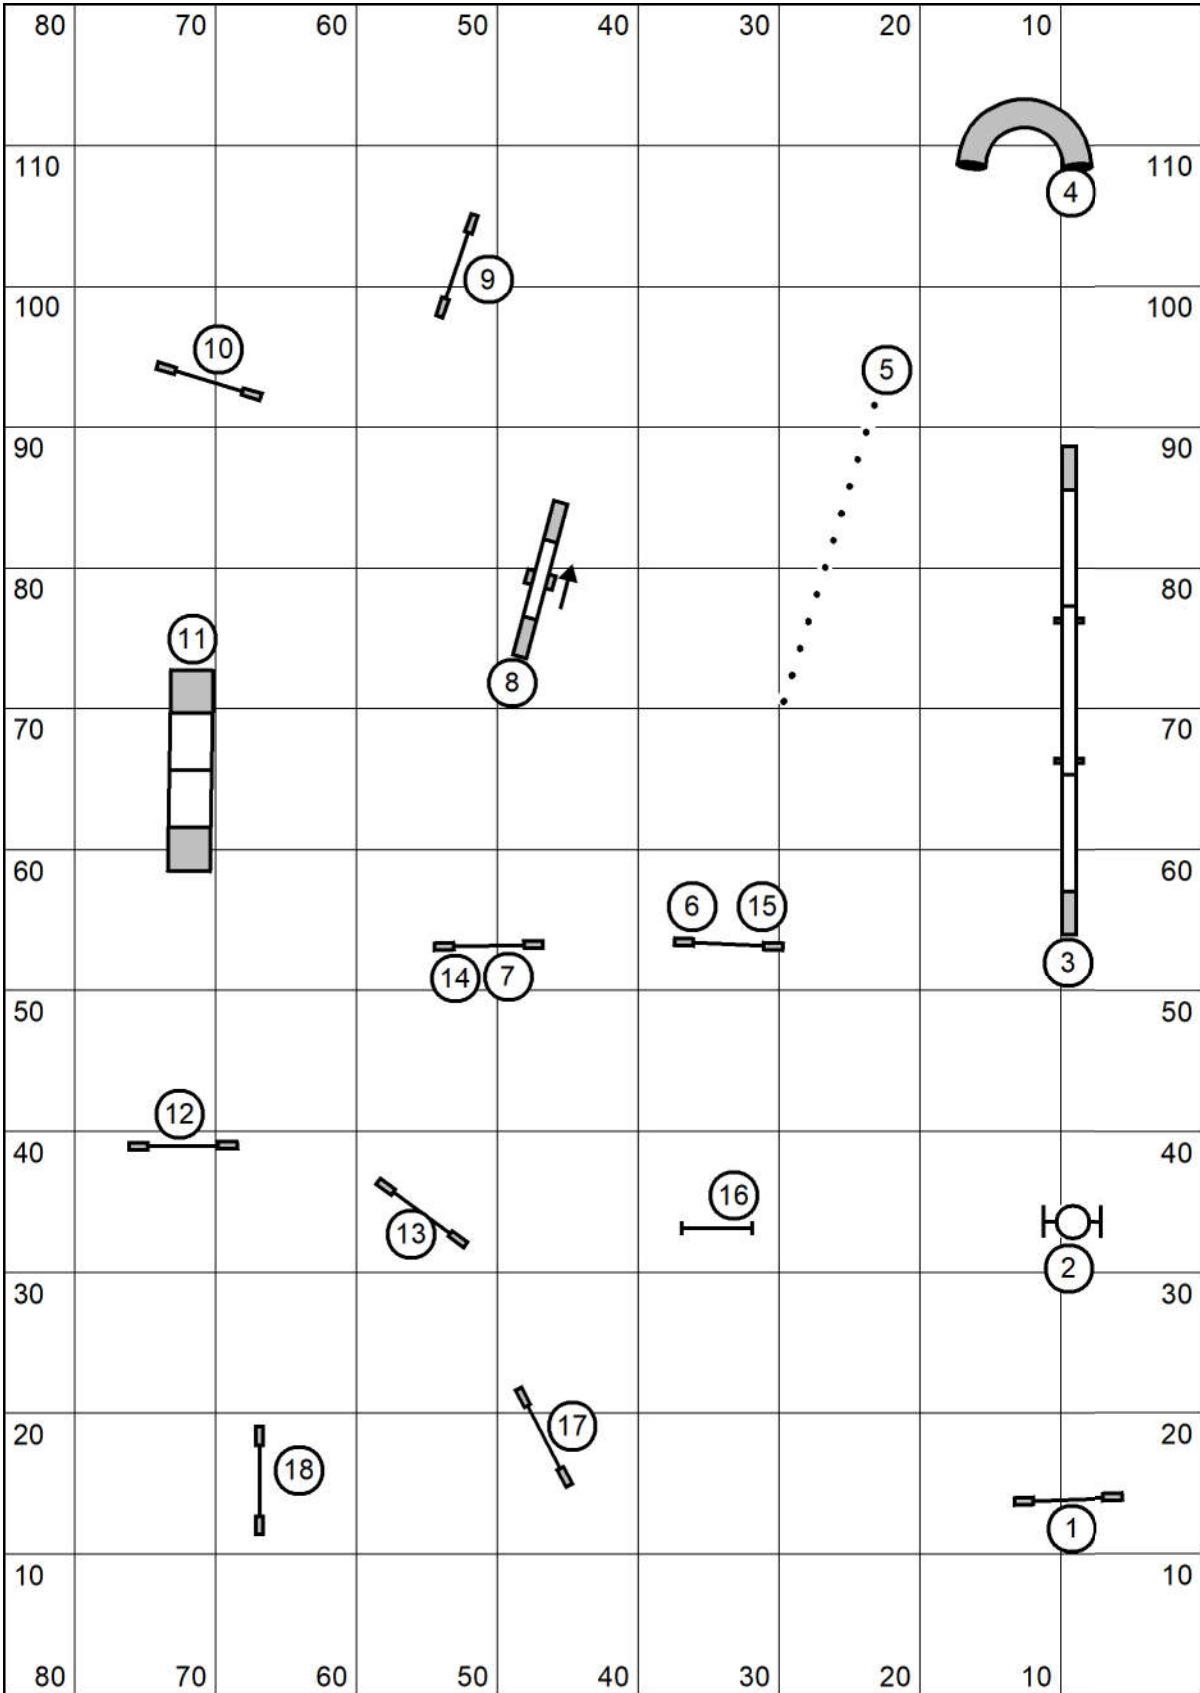

HRASCNY
Open Regular Round 1
Judged by: Darryl Warren
Saturday January 8, 2022
High Goal Farm
Greenwich, Ny

Please enter at #16