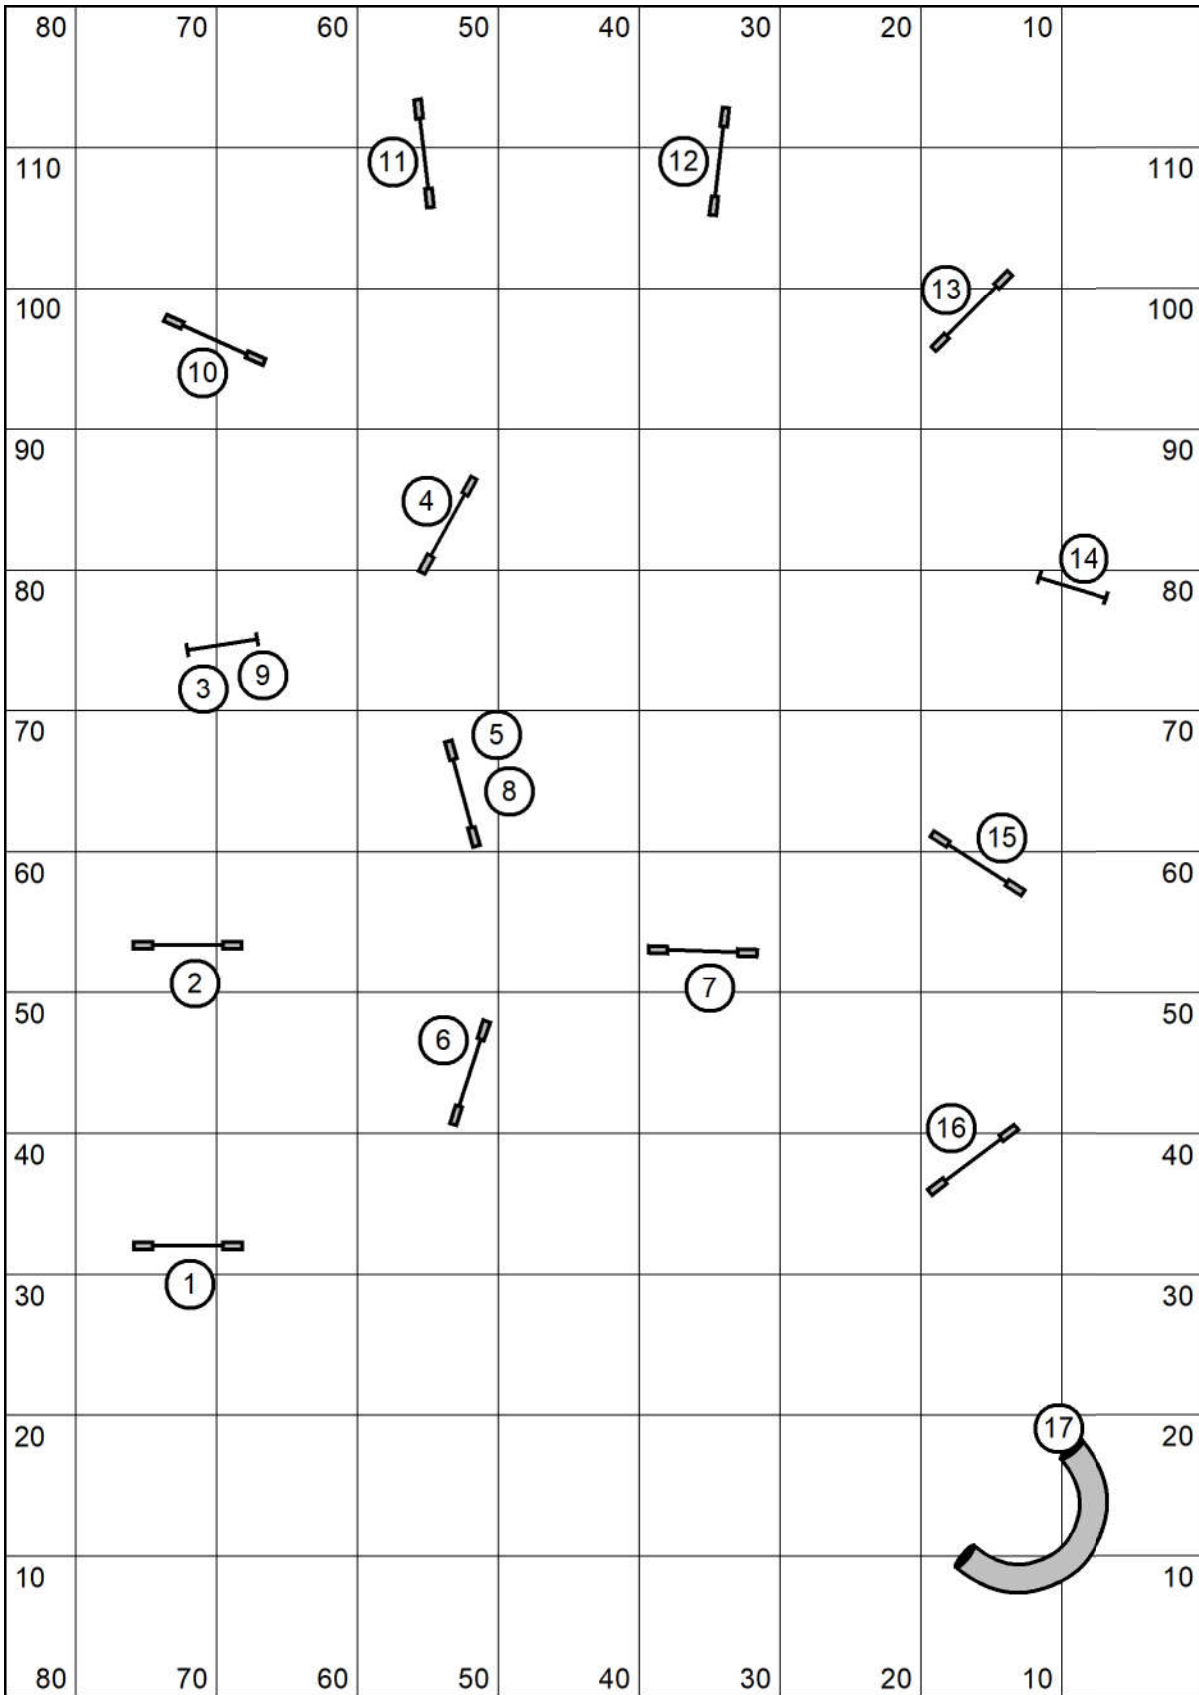

Please enter at #15

Please enter at #18

HRASCNY

Elite Jumpers Round 2

Judged by: Darryl Warren

Sunday January 9, 2022

High Goal Farm

Greenwich, Ny