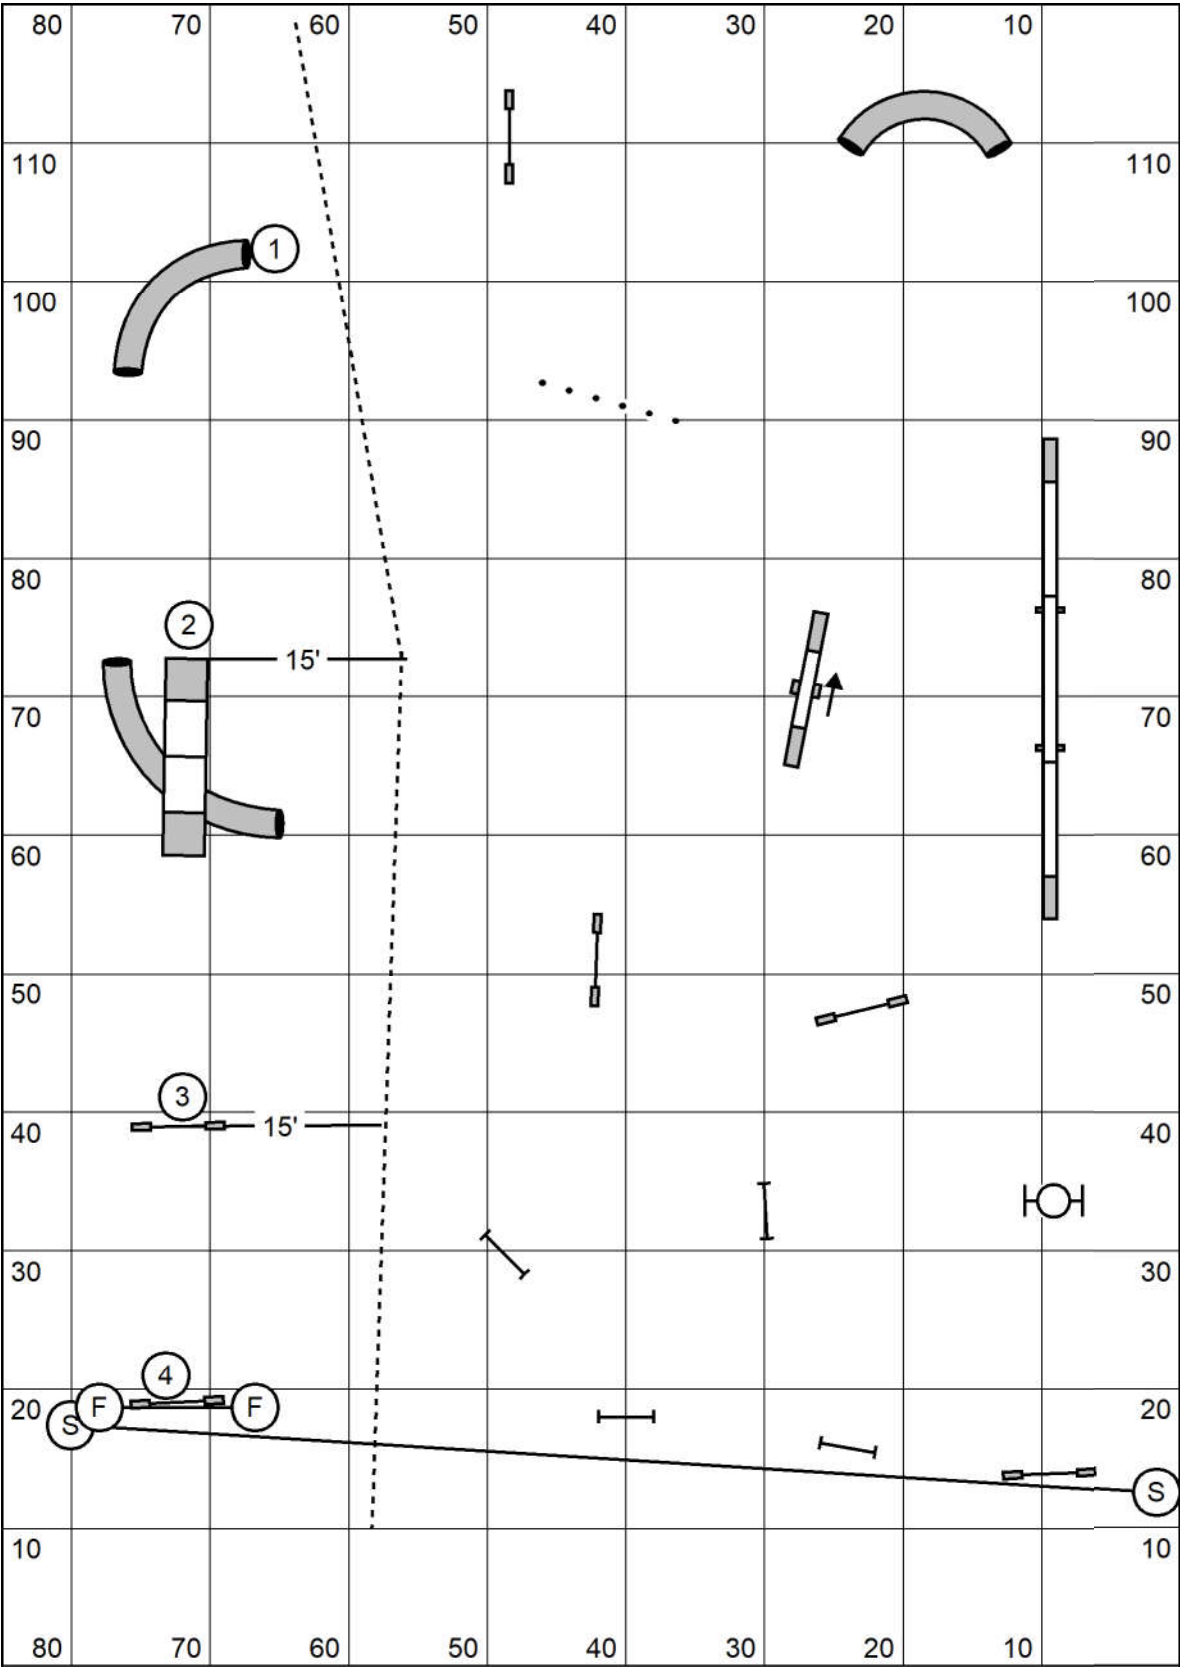

HRASCNY
Open Gamblers Round 2
Judged by: Darryl Warren
Saturday January 8, 2022
High Goal Farm
Greenwich, Ny
20-24"=15 16"=17 4-12"=19