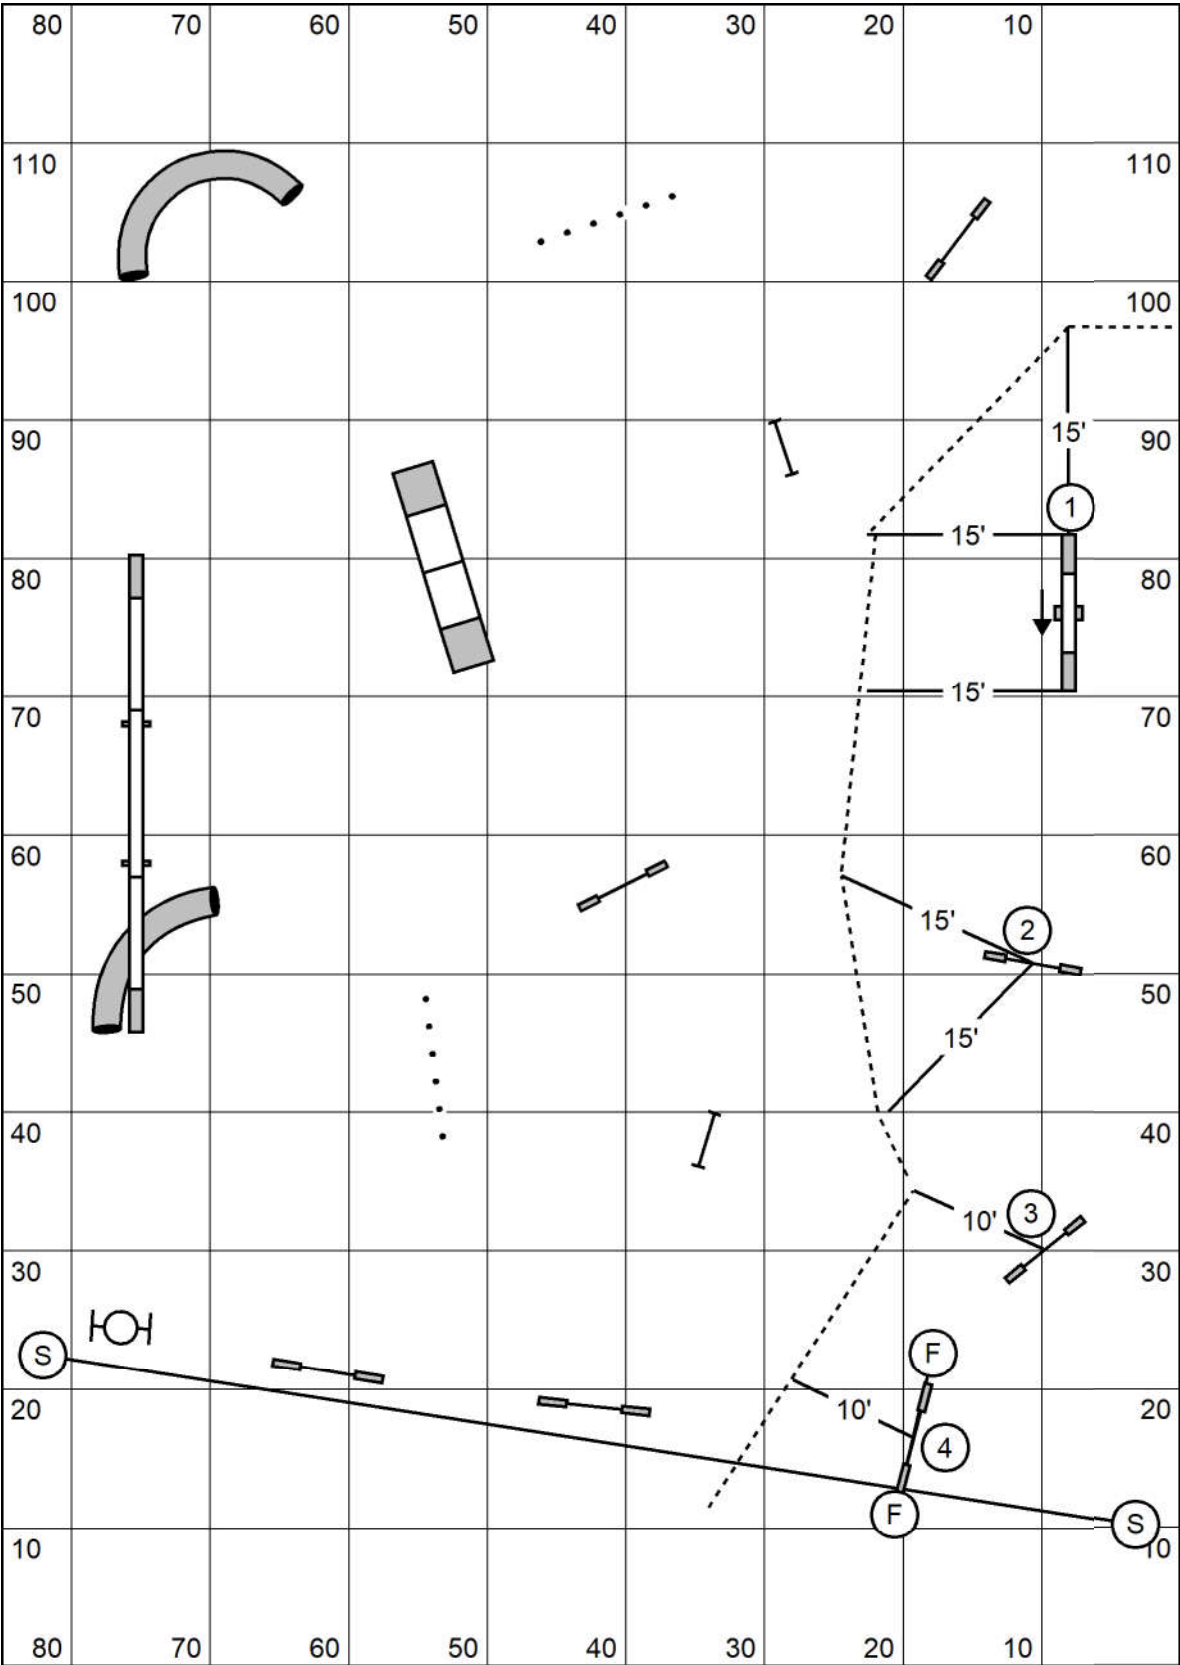

HRASCNY
Open Gamblers Round 1
Judged by: Darryl Warren
Sunday January 9, 2022
High Goal Farm
Greenwich, Ny
20-24"=16 16"=18 4-12"=20