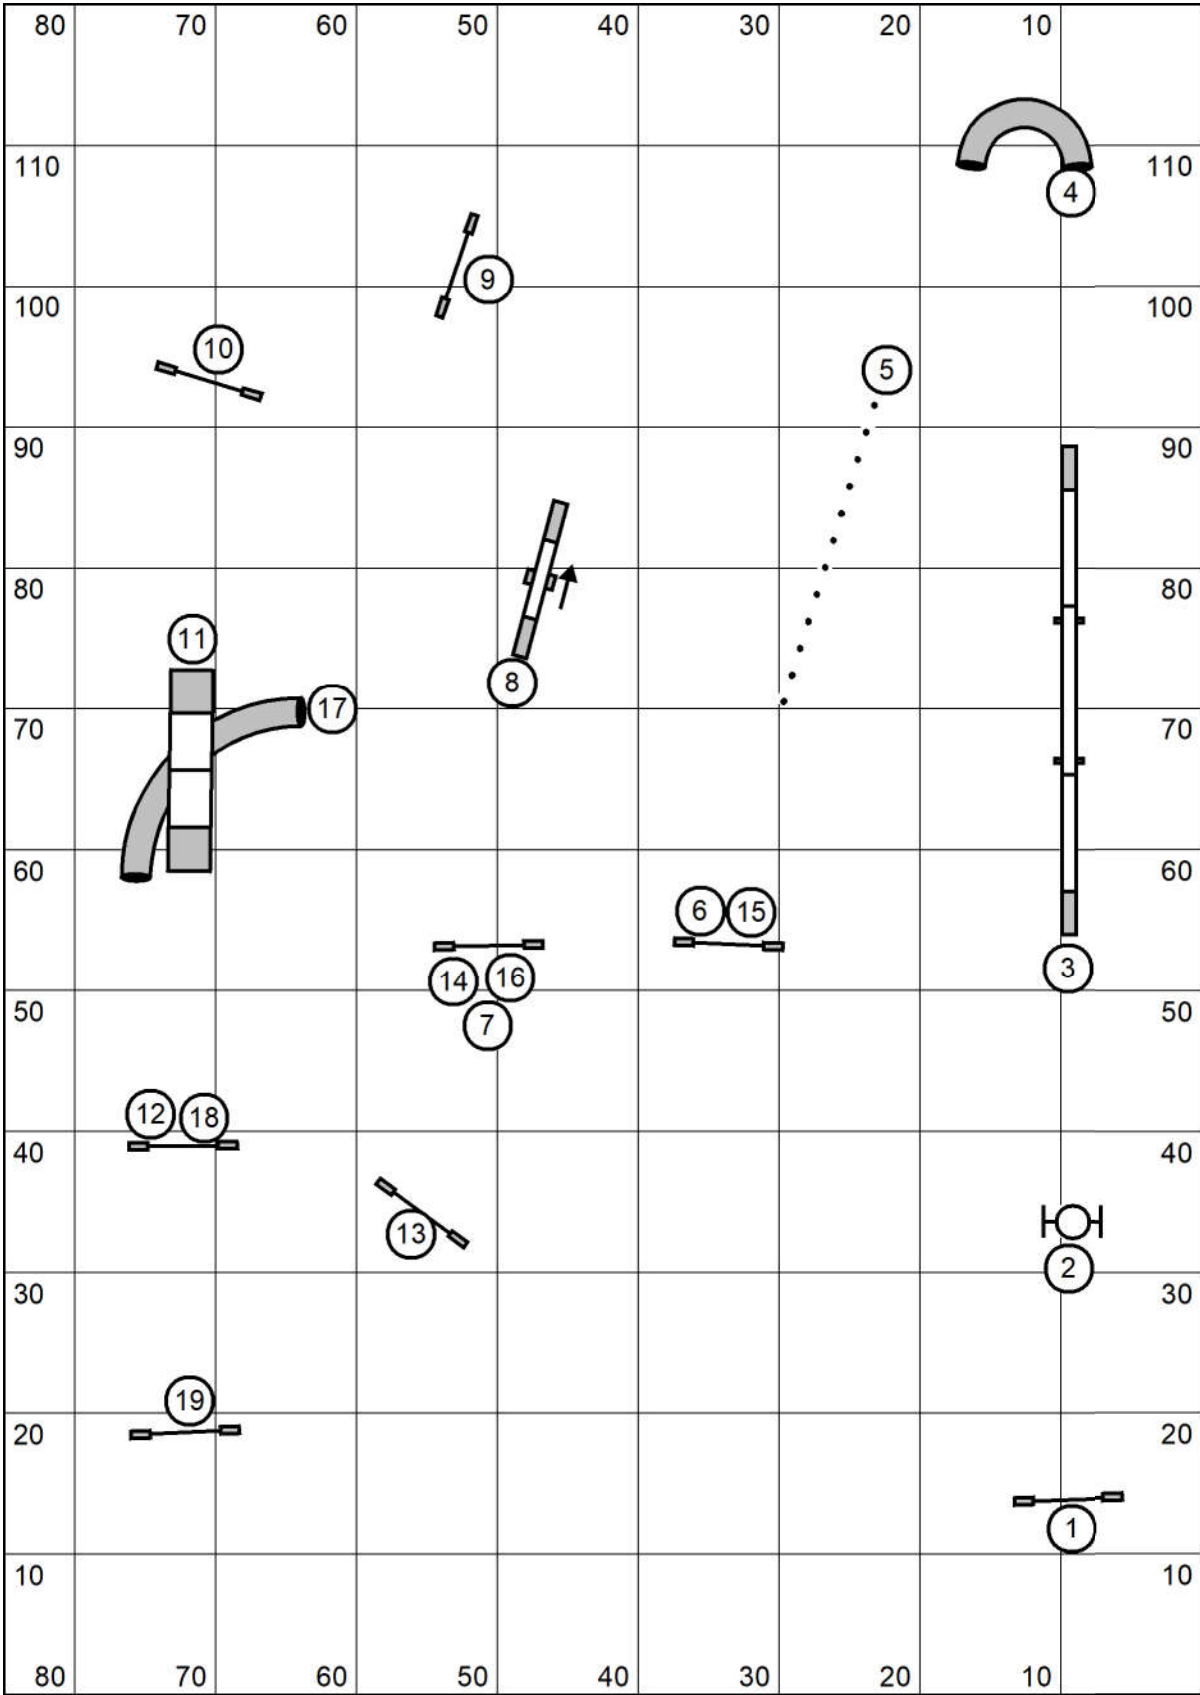

HRASCNY
Elite Regular Round 2

Please enter at #16

Judged by: Darryl Warren
Saturday January 8, 2022
High Goal Farm
Greenwich, Ny