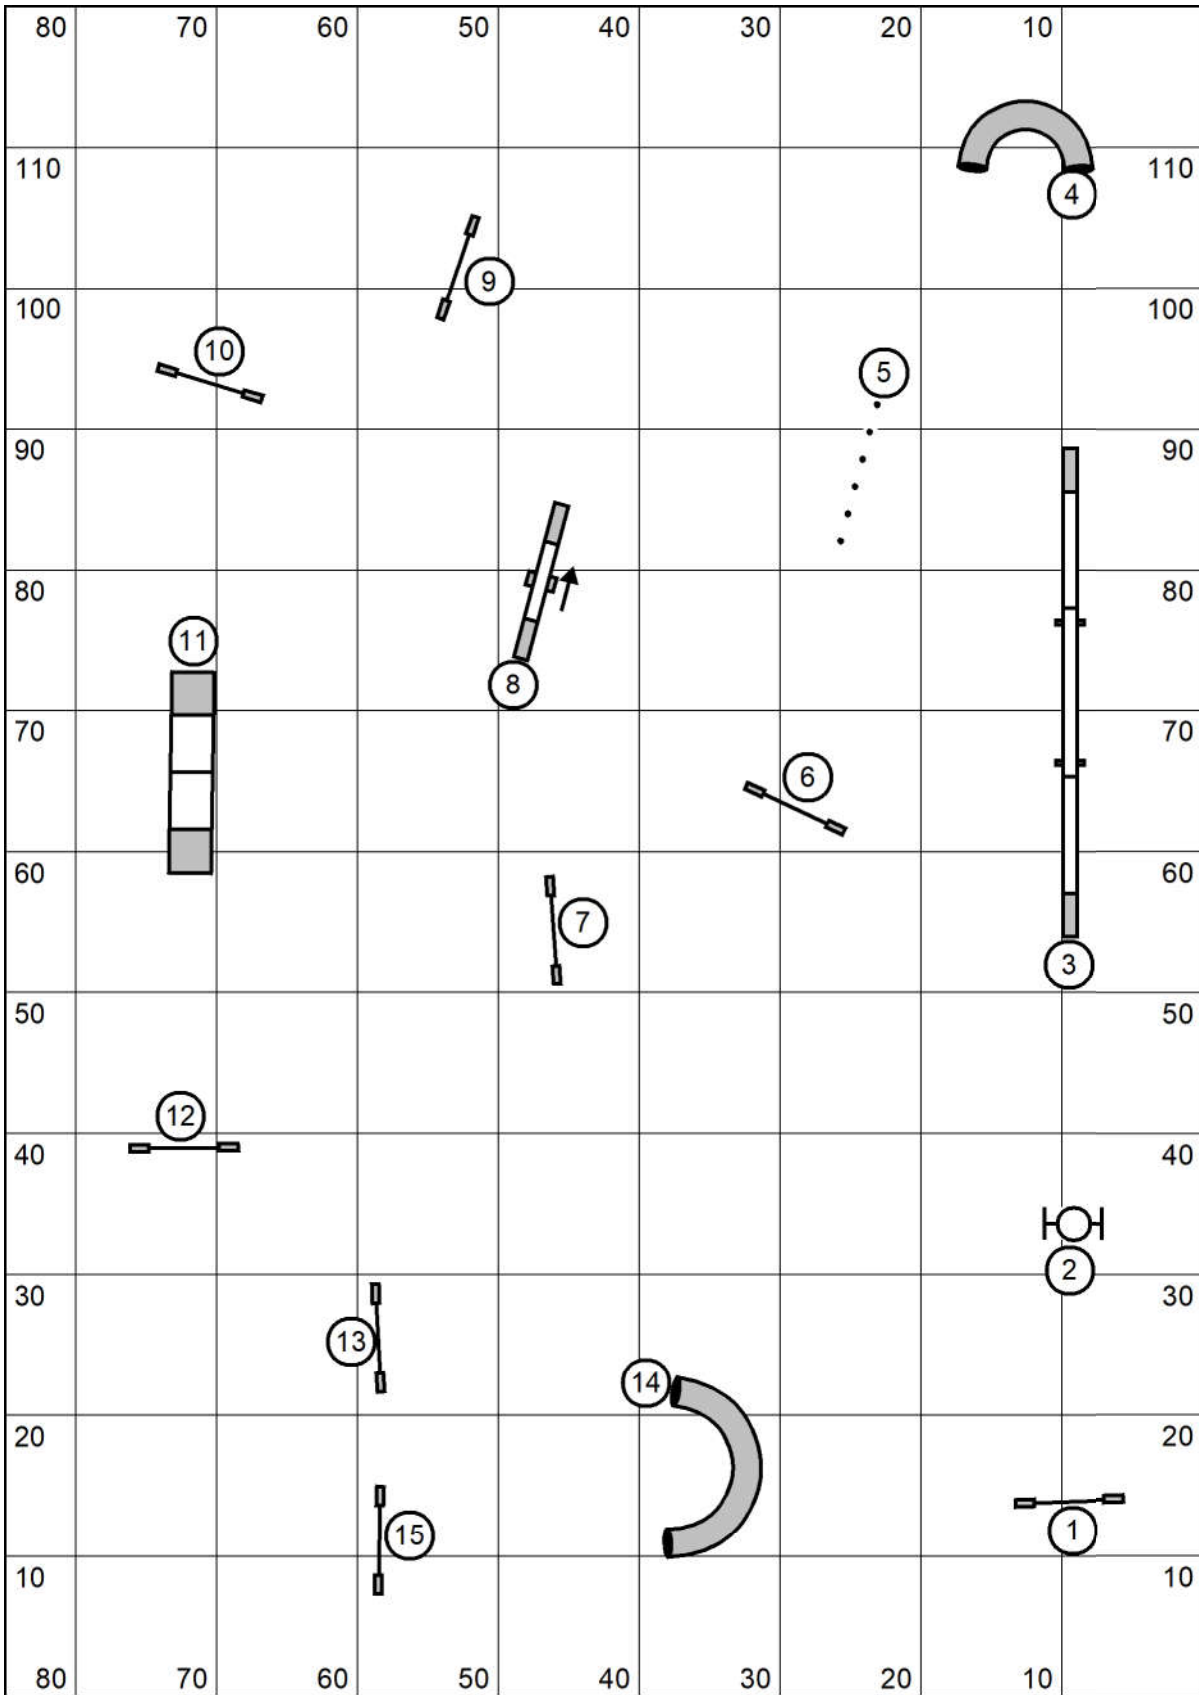

HRASCNY
Novice Regular Round 2

Please enter at #14

Judged by: Darryl Warren
Saturday January 8, 2022
High Goal Farm
Greenwich, Ny