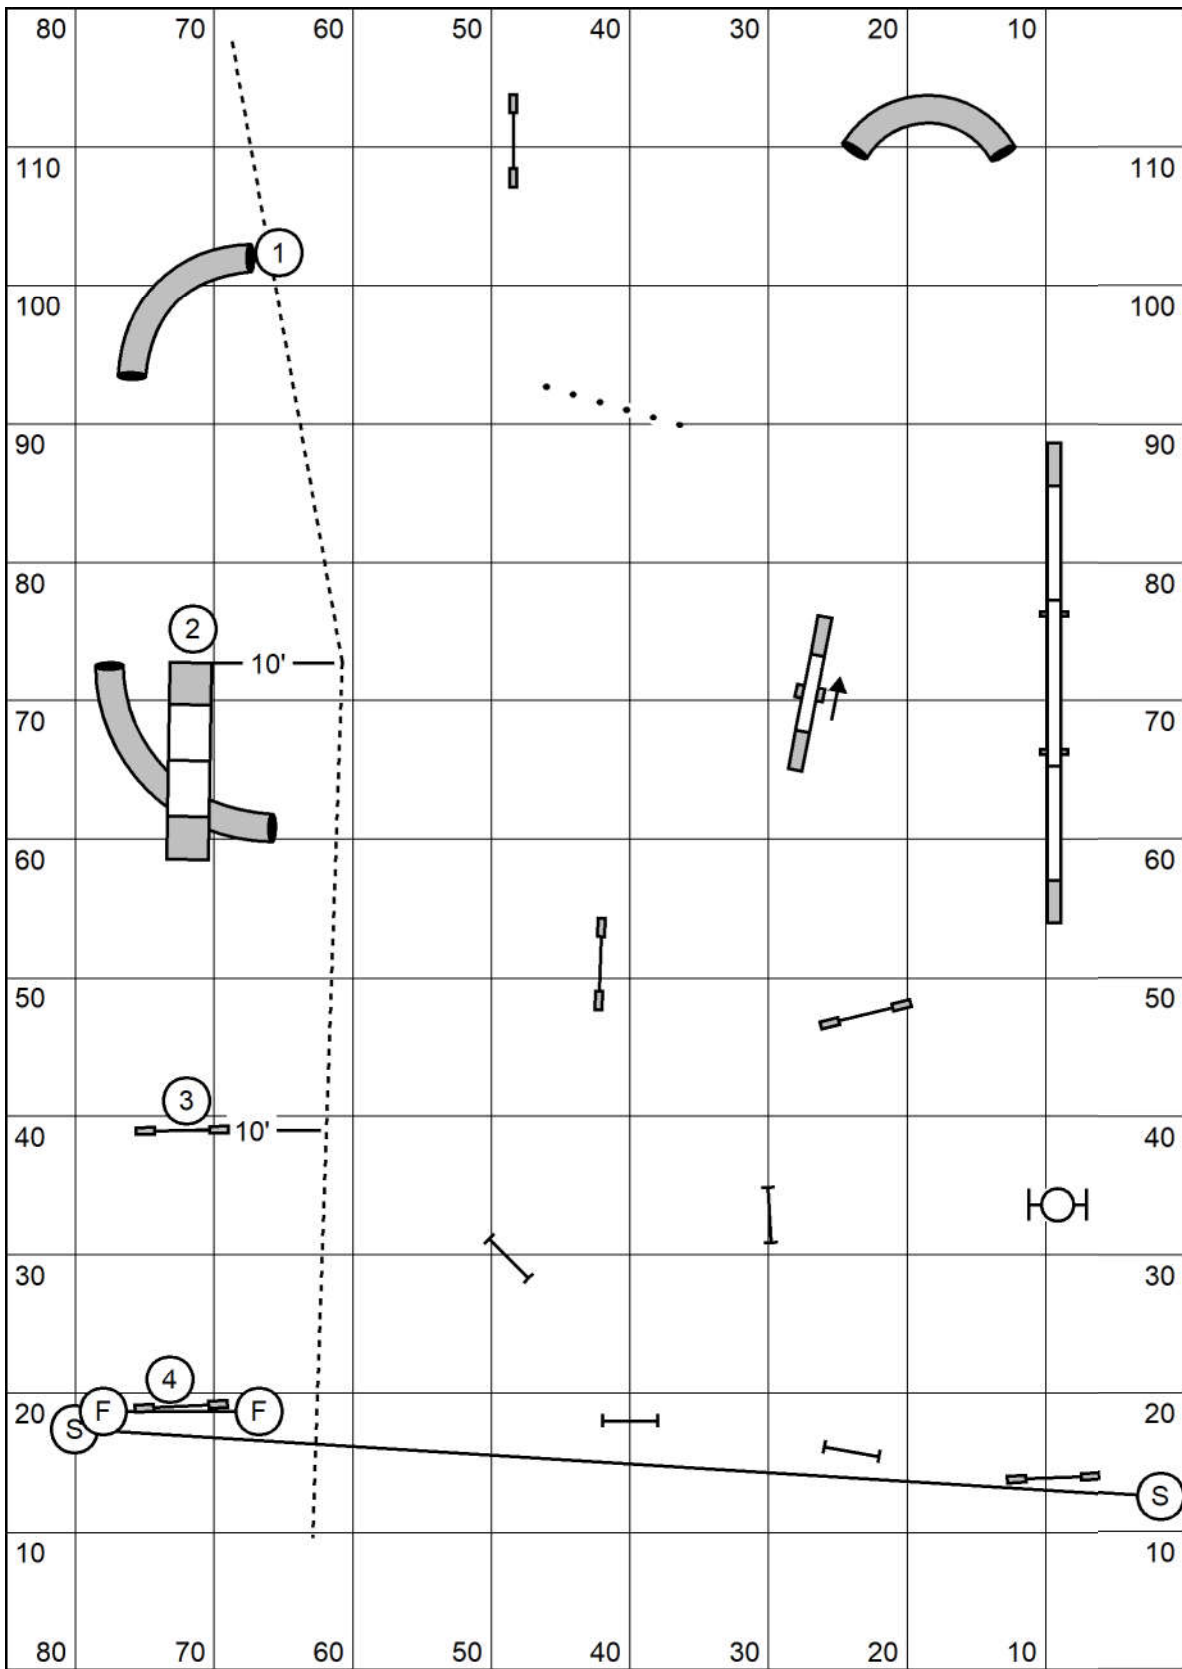

HRASCNY
Novice Gamblers Round 2

Judged by: Darryl Warren
Saturday January 8, 2022
High Goal Farm
Greenwich, Ny
20-24"=16 16"=18 4-12"=20