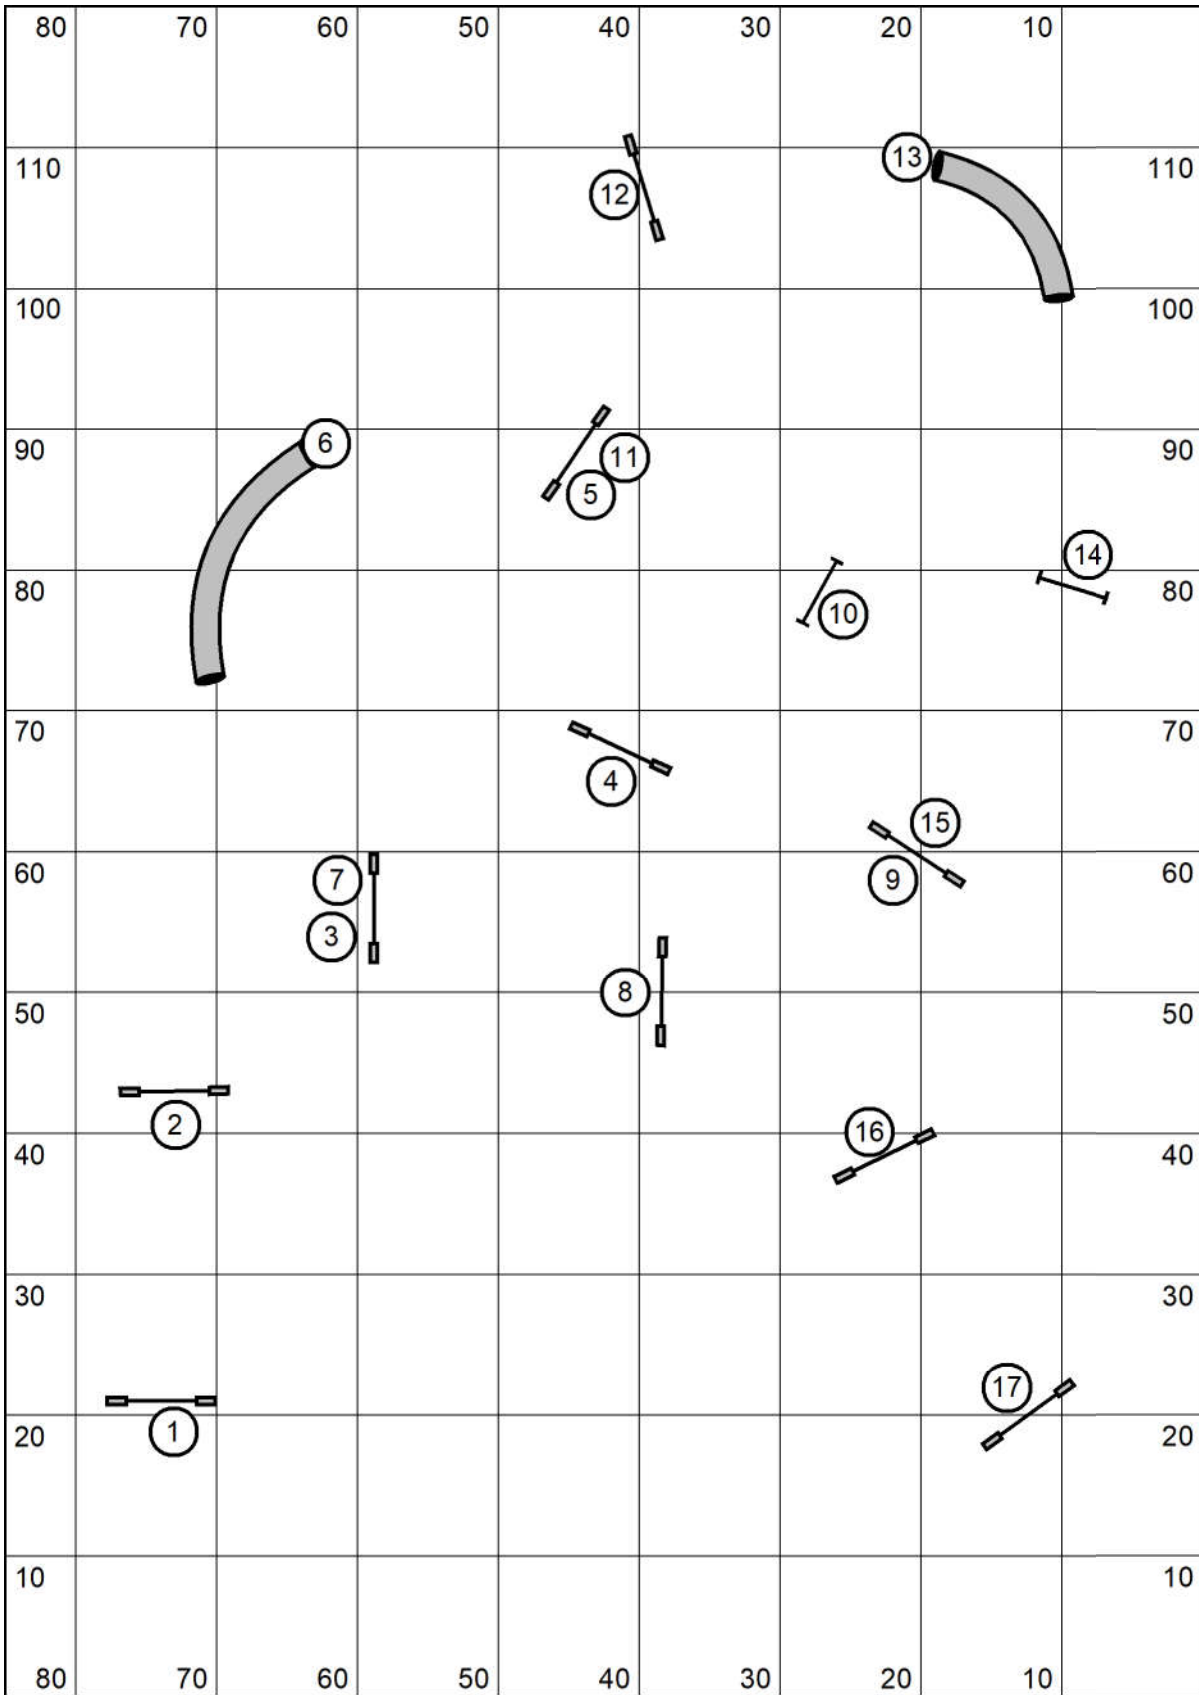

HRASCNY
Elite Jumpers Round 2
 Judged by: Darryl Warren
 Saturday January 8, 2022
 High Goal Farm
 Greenwich, Ny

Please enter at #17

HRASCNY
Open Jumpers Round 1

Please enter at #15

Judged by: Darryl Warren
 Saturday January 8, 2022
 High Goal Farm
 Greenwich, Ny