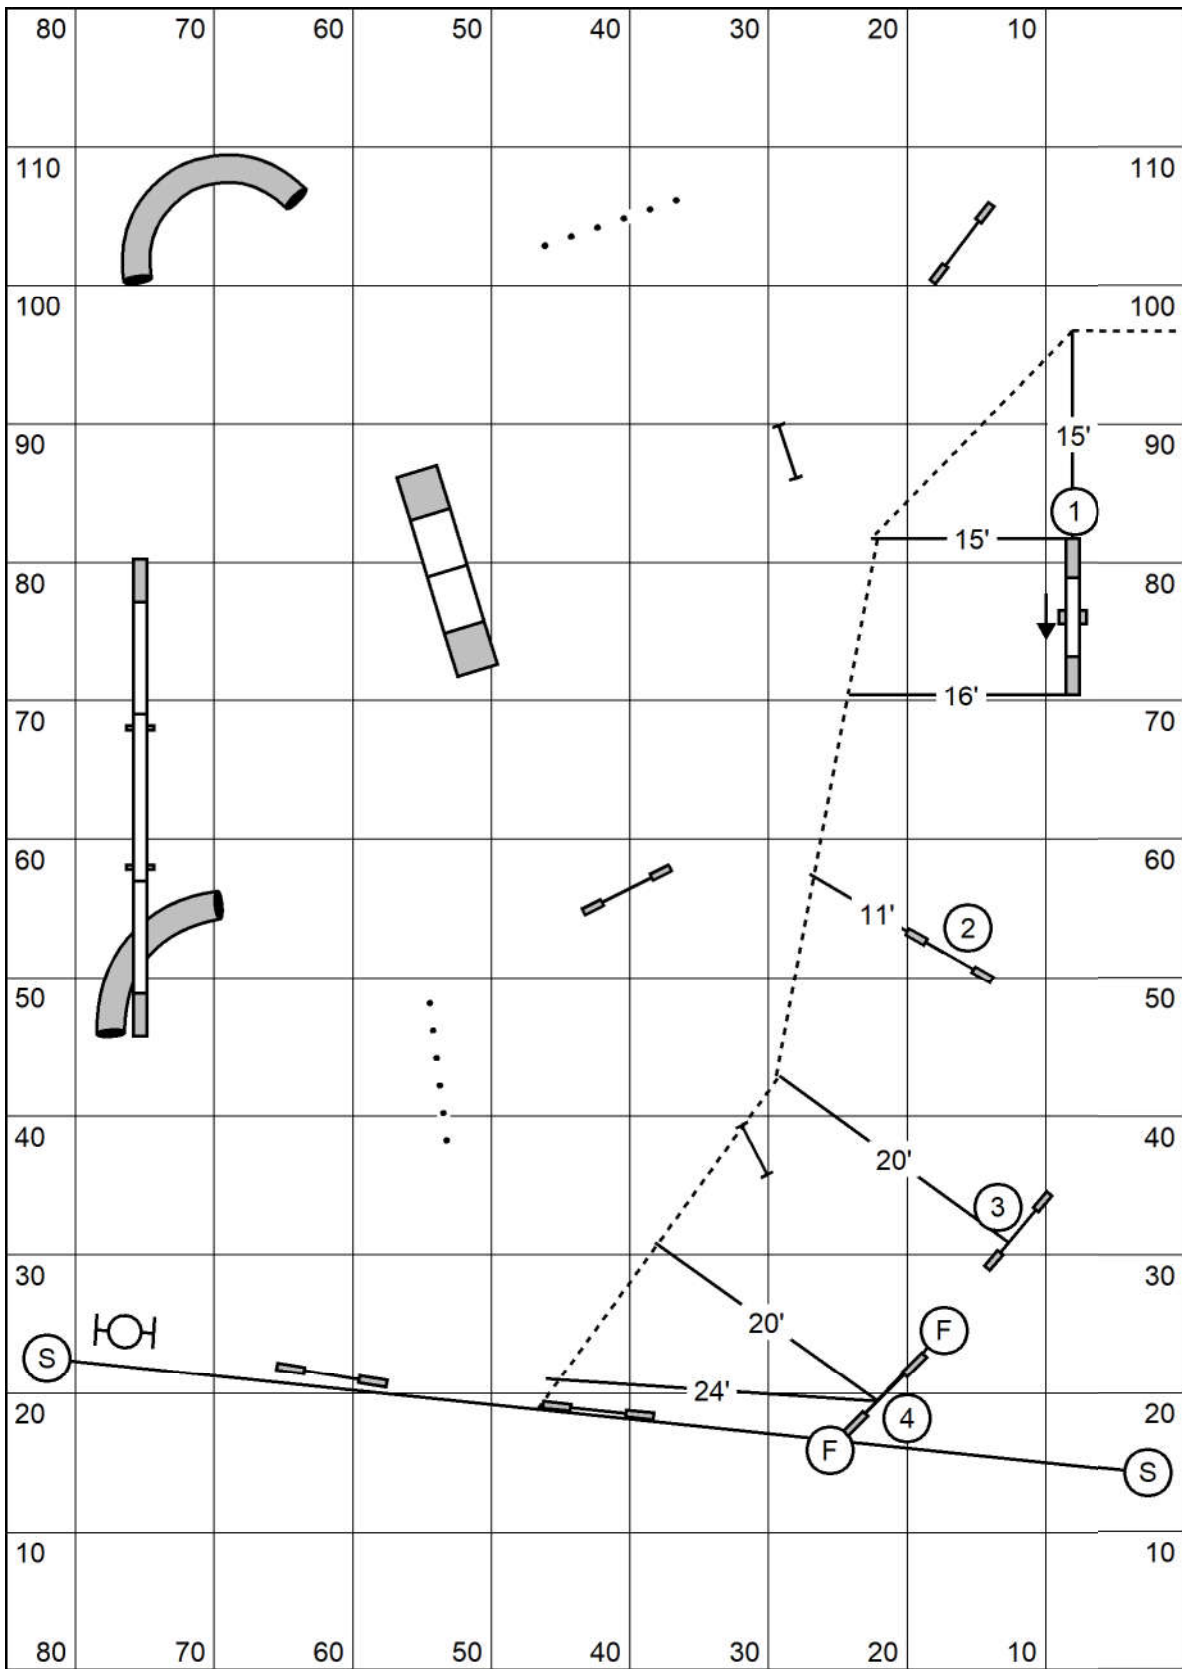

Please enter at #16

HRASCNY
Novice Regular Round 1
 Judged by: Darryl Warren
 Sunday January 9, 2022
 High Goal Farm
 Greenwich, Ny

Please enter at #13

HRASCNY
Novice Regular Round 2

Please enter at #12

Judged by: Darryl Warren
 Sunday January 9, 2022
 High Goal Farm
 Greenwich, Ny