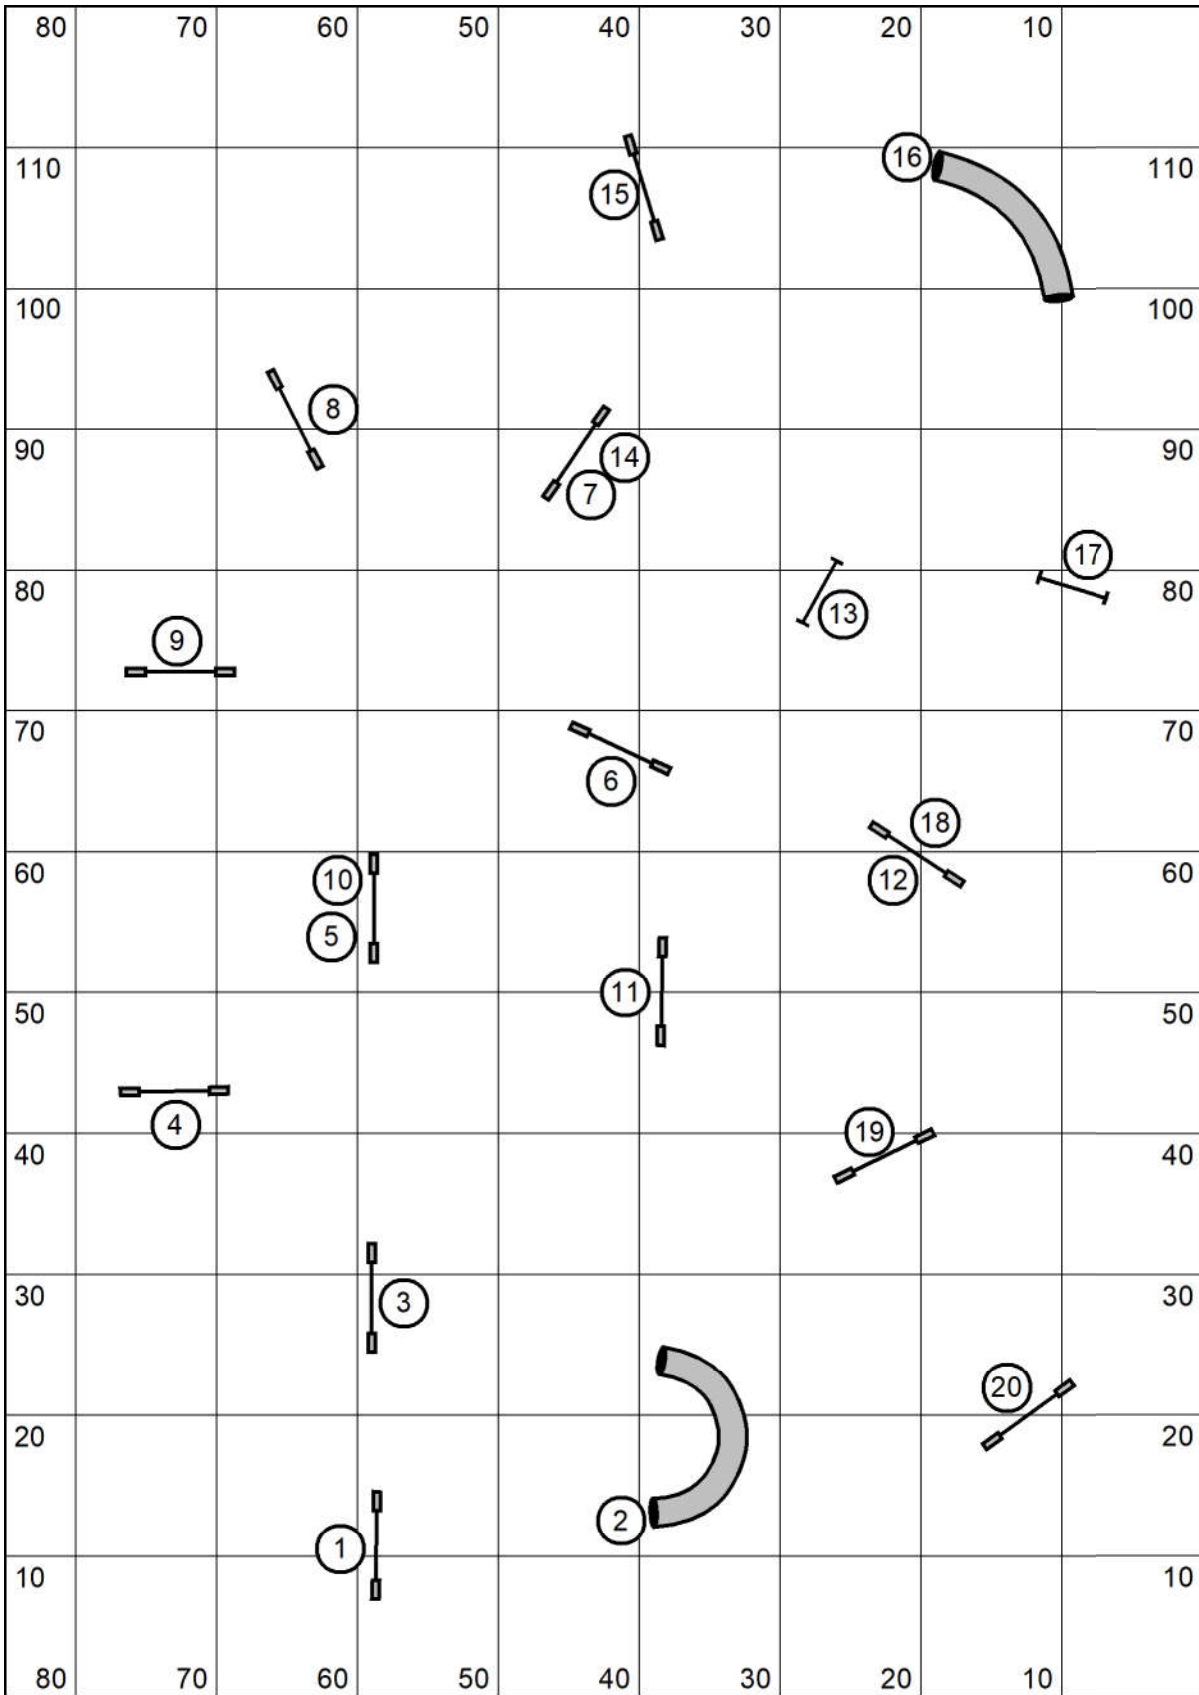

Please enter at #17

HRASCNY
Elite Jumpers Round 1
Judged by: Darryl Warren
Saturday January 8, 2022
High Goal Farm
Greenwich, Ny