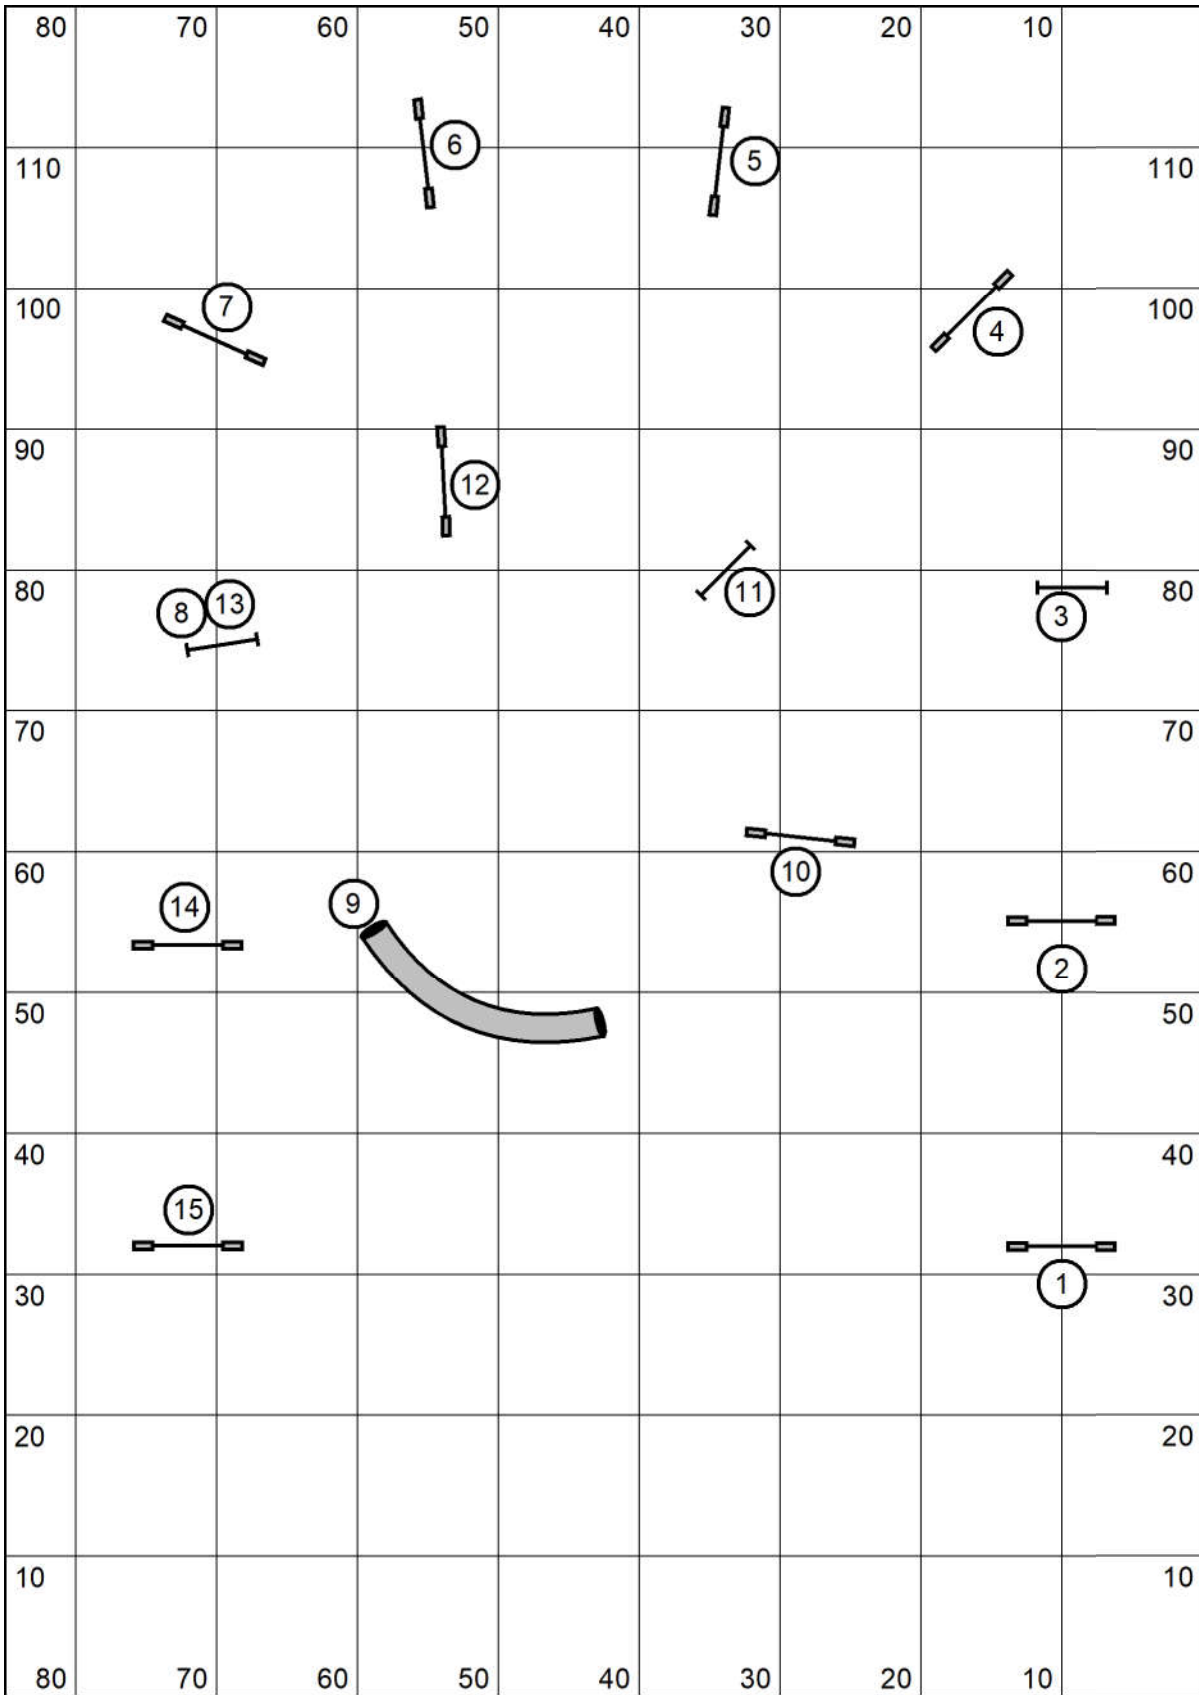

HRASCNY
Novice Jumpers Round 1
Judged by: Darryl Warren
Sunday January 9, 2022
High Goal Farm
Greenwich, Ny

Please enter at #13