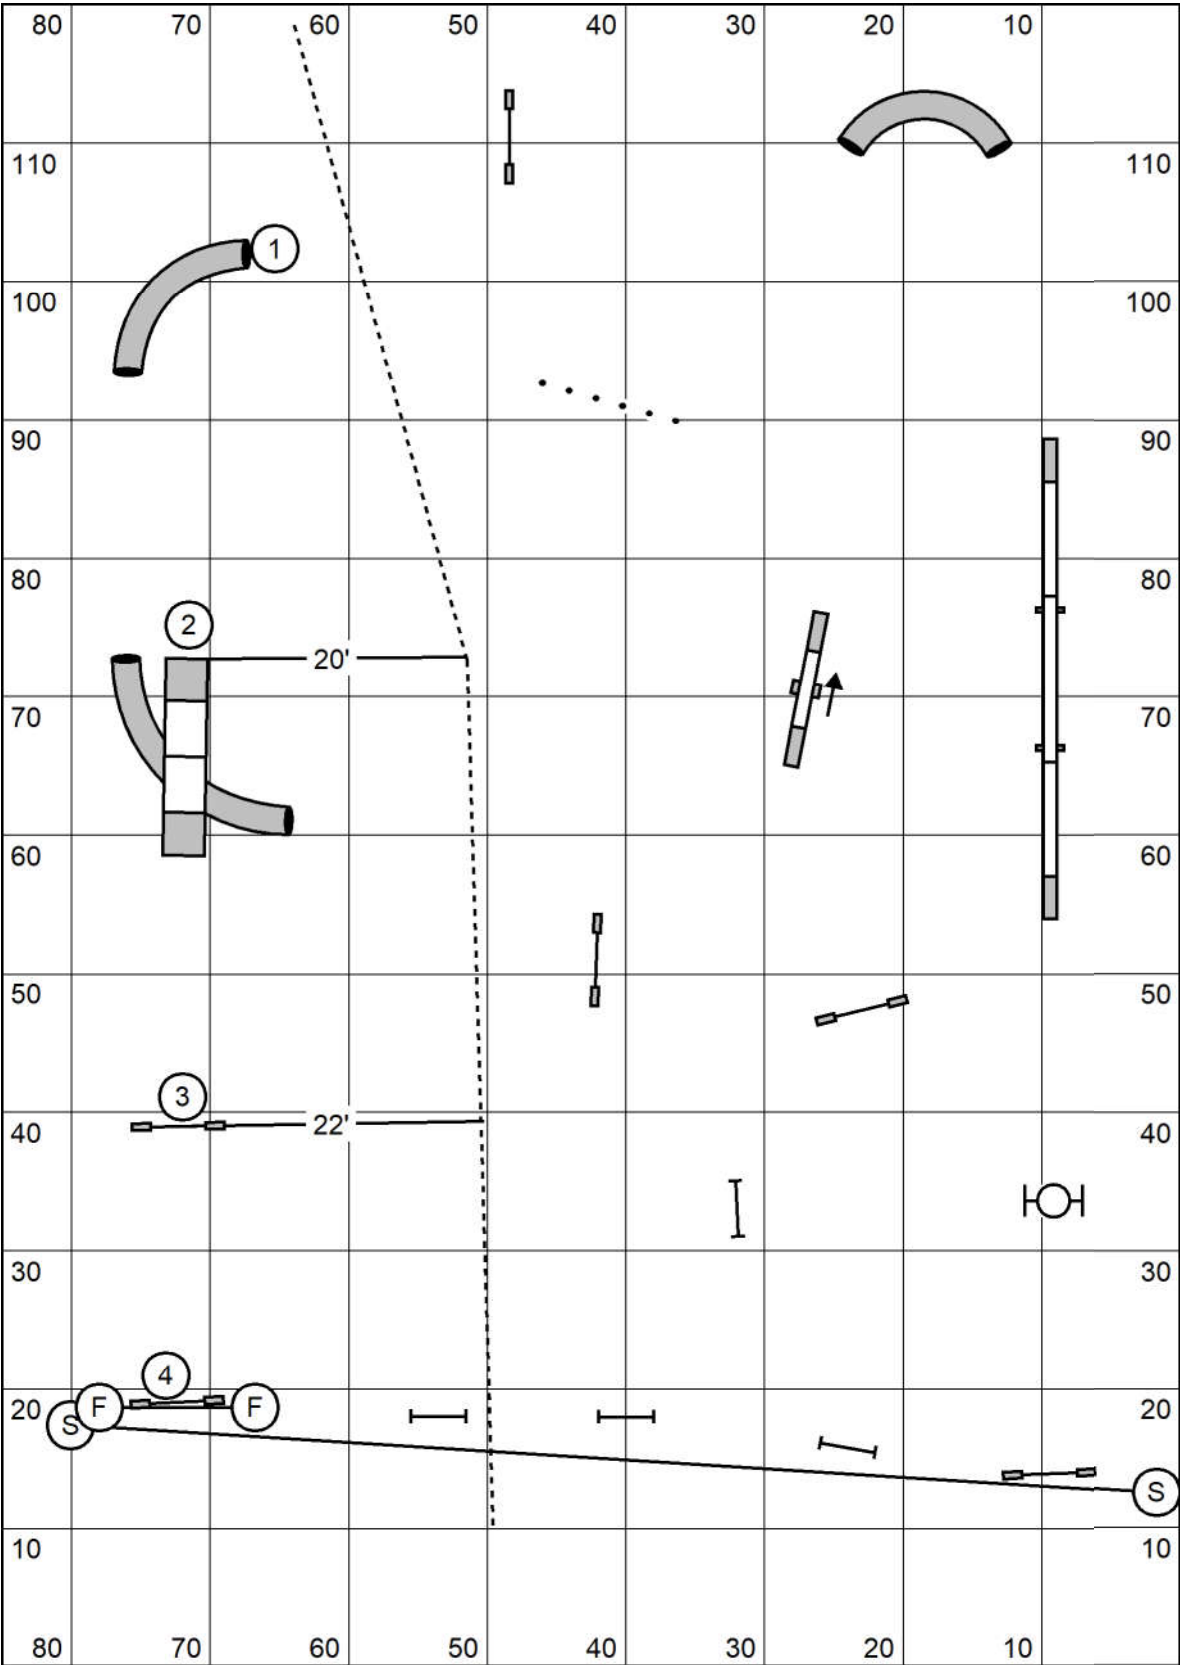

HRASCNY
Elite Gamblers Round 1
 Judged by: Darryl Warren
 Saturday January 8, 2022
 High Goal Farm
 Greenwich, Ny
 20-24"=15 16"=17 4-12"=19

HRASCNY
Open Gamblers Round 1

Judged by: Darryl Warren
 Saturday January 8, 2022
 High Goal Farm
 Greenwich, Ny
 20-24"=15 16"=17 4-12"=19