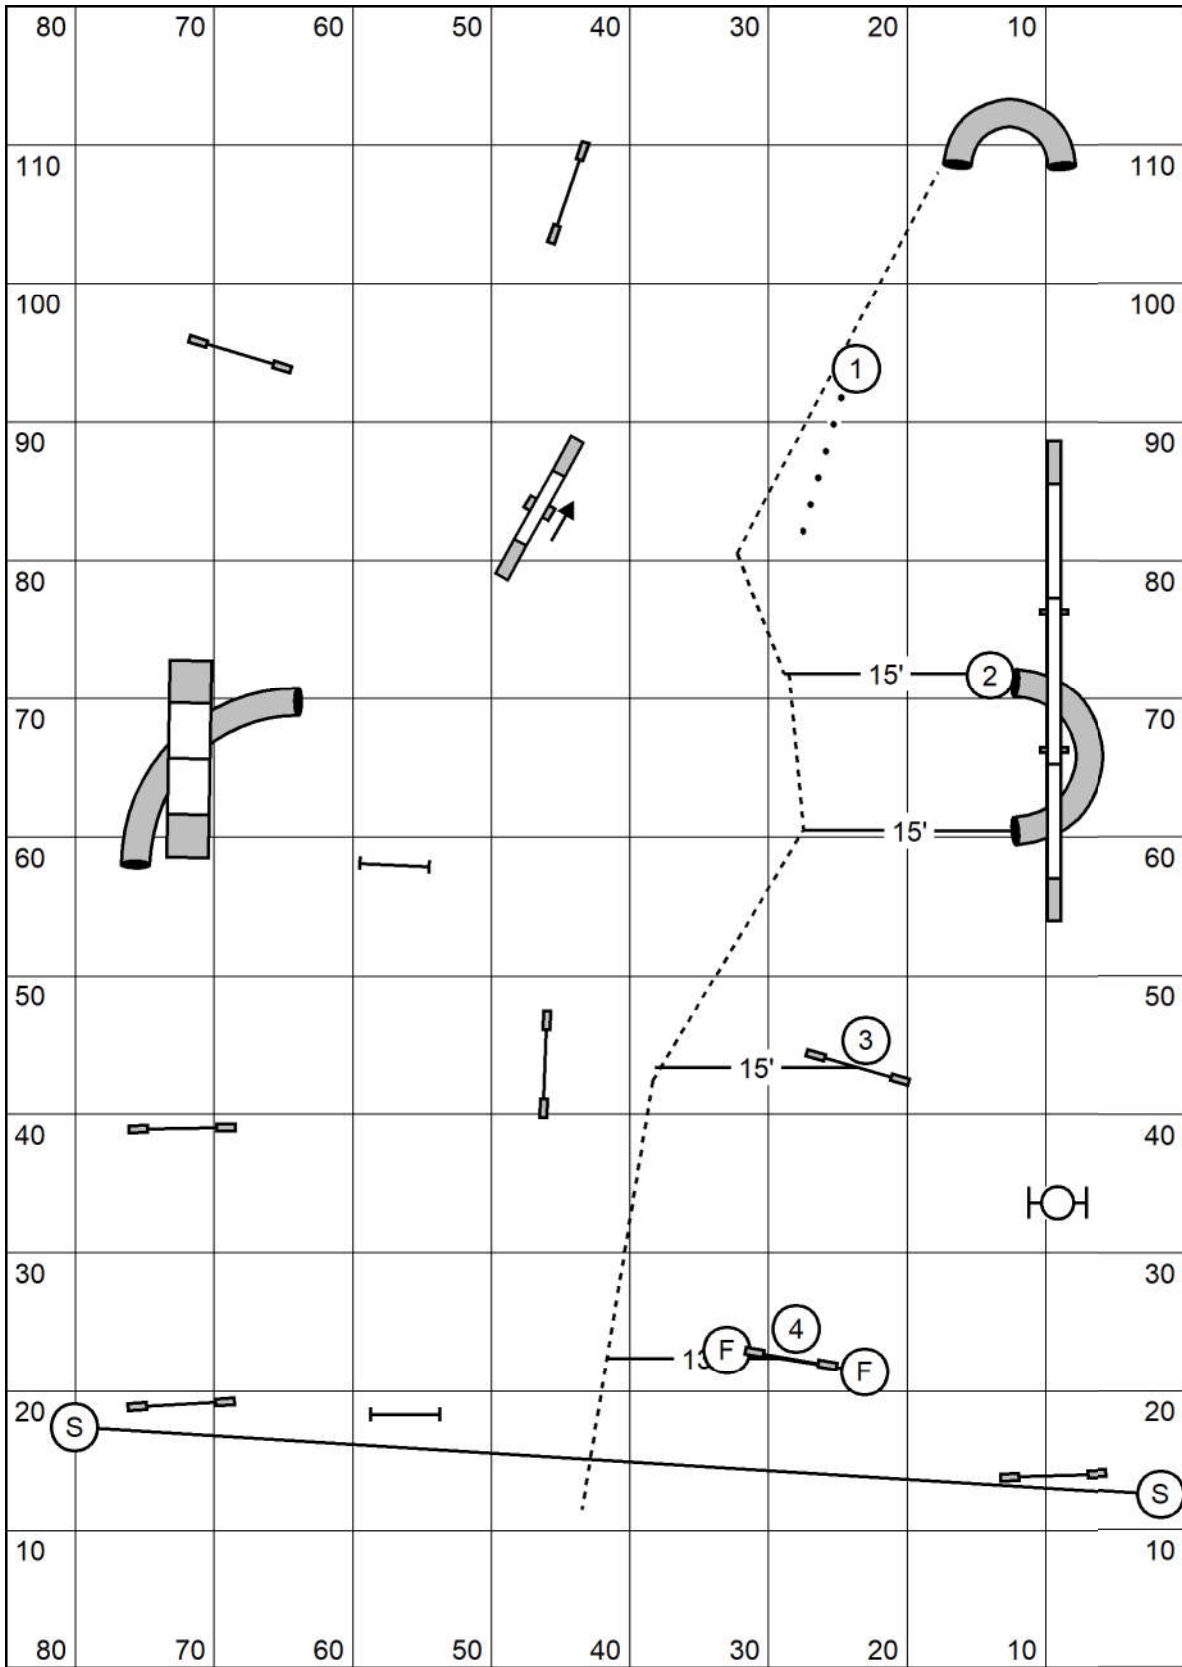

HRASCNY
Elite Gamblers Round 1
 Judged by: Darryl Warren
 Saturday January 8, 2022
 High Goal Farm
 Greenwich, Ny
 20-24"=15 16"=17 4-12"=19

HRASCNY
Open Gamblers Round 1

Judged by: Darryl Warren
 Saturday January 8, 2022
 High Goal Farm
 Greenwich, Ny
 20-24"=15 16"=17 4-12"=19