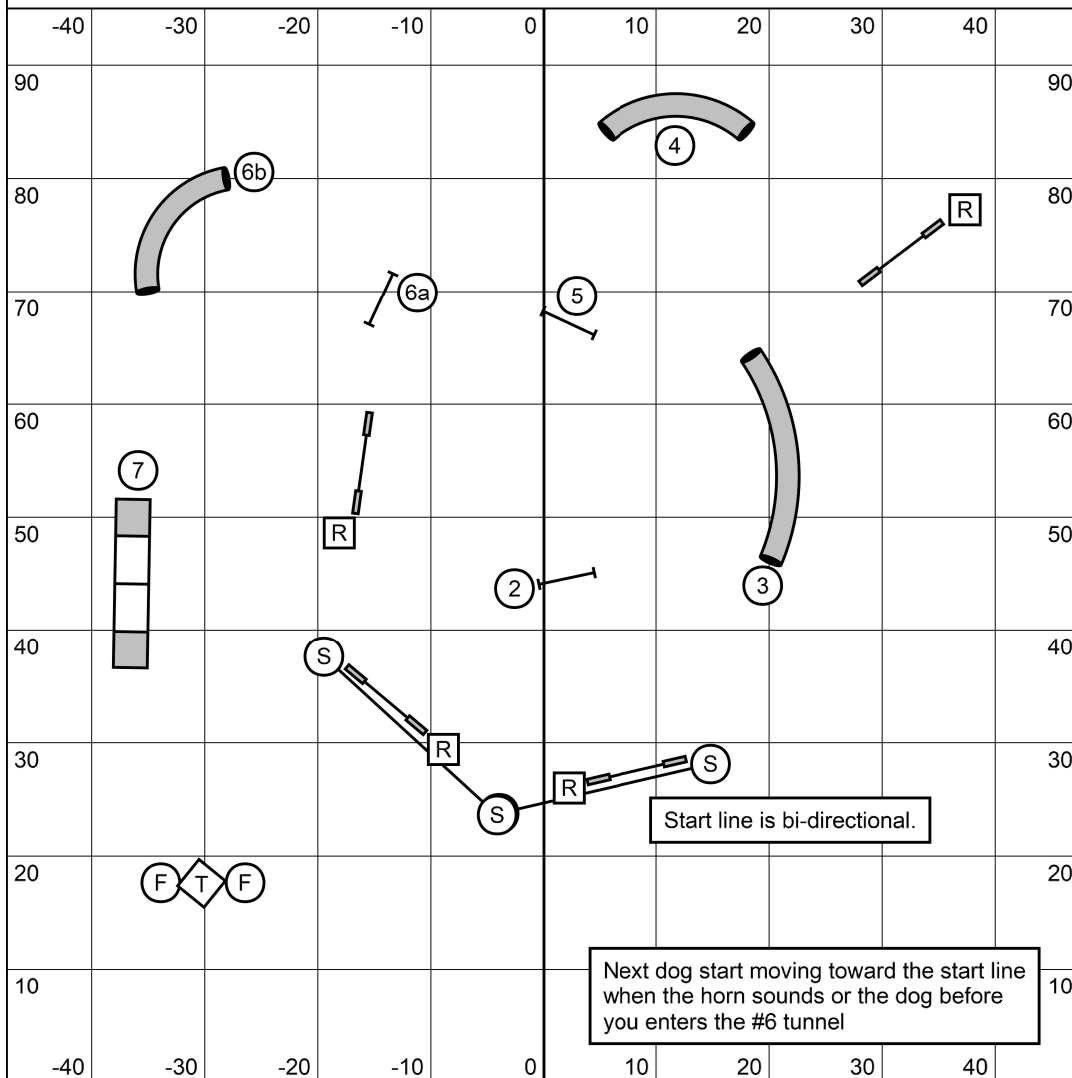

Snooker 1 & 2

In the opening:
All obstacles are bi-directional.

The start line is also bi-directional.

The #6 combo may be done in any order, but both obstacles must be attempted even if one is faulted. Failure to attempt both obstacles will end your run.

In the closing:
The #2 jump is bi-directional.

The table is live after the opening is completed. The dog must put at least one foot on the table to stop the clock. Failure to take the table at the end of the run will result in a NT.

Please proceed to the Table as quickly as possible if you hear the horn or if the judge says "Thank you".

Point accumulation times:
4", 8", 12" = 50 secs
16", 20", 24" = 45 secs
16" Vets jumping 12" = 45 secs

Points to qualify:
Level 1   26 points
Level 2   28 points
Level 3   30 points
Levels 4, 5 & C 32 points
Specialists and Enthusiasts: 2 points less

Chute In/Out

Snooker Levels 1 & 2
Judged by: Joyce Yaccarino
December 18, 2021
3D Dog Training
Barto, PA

Chute In/Out