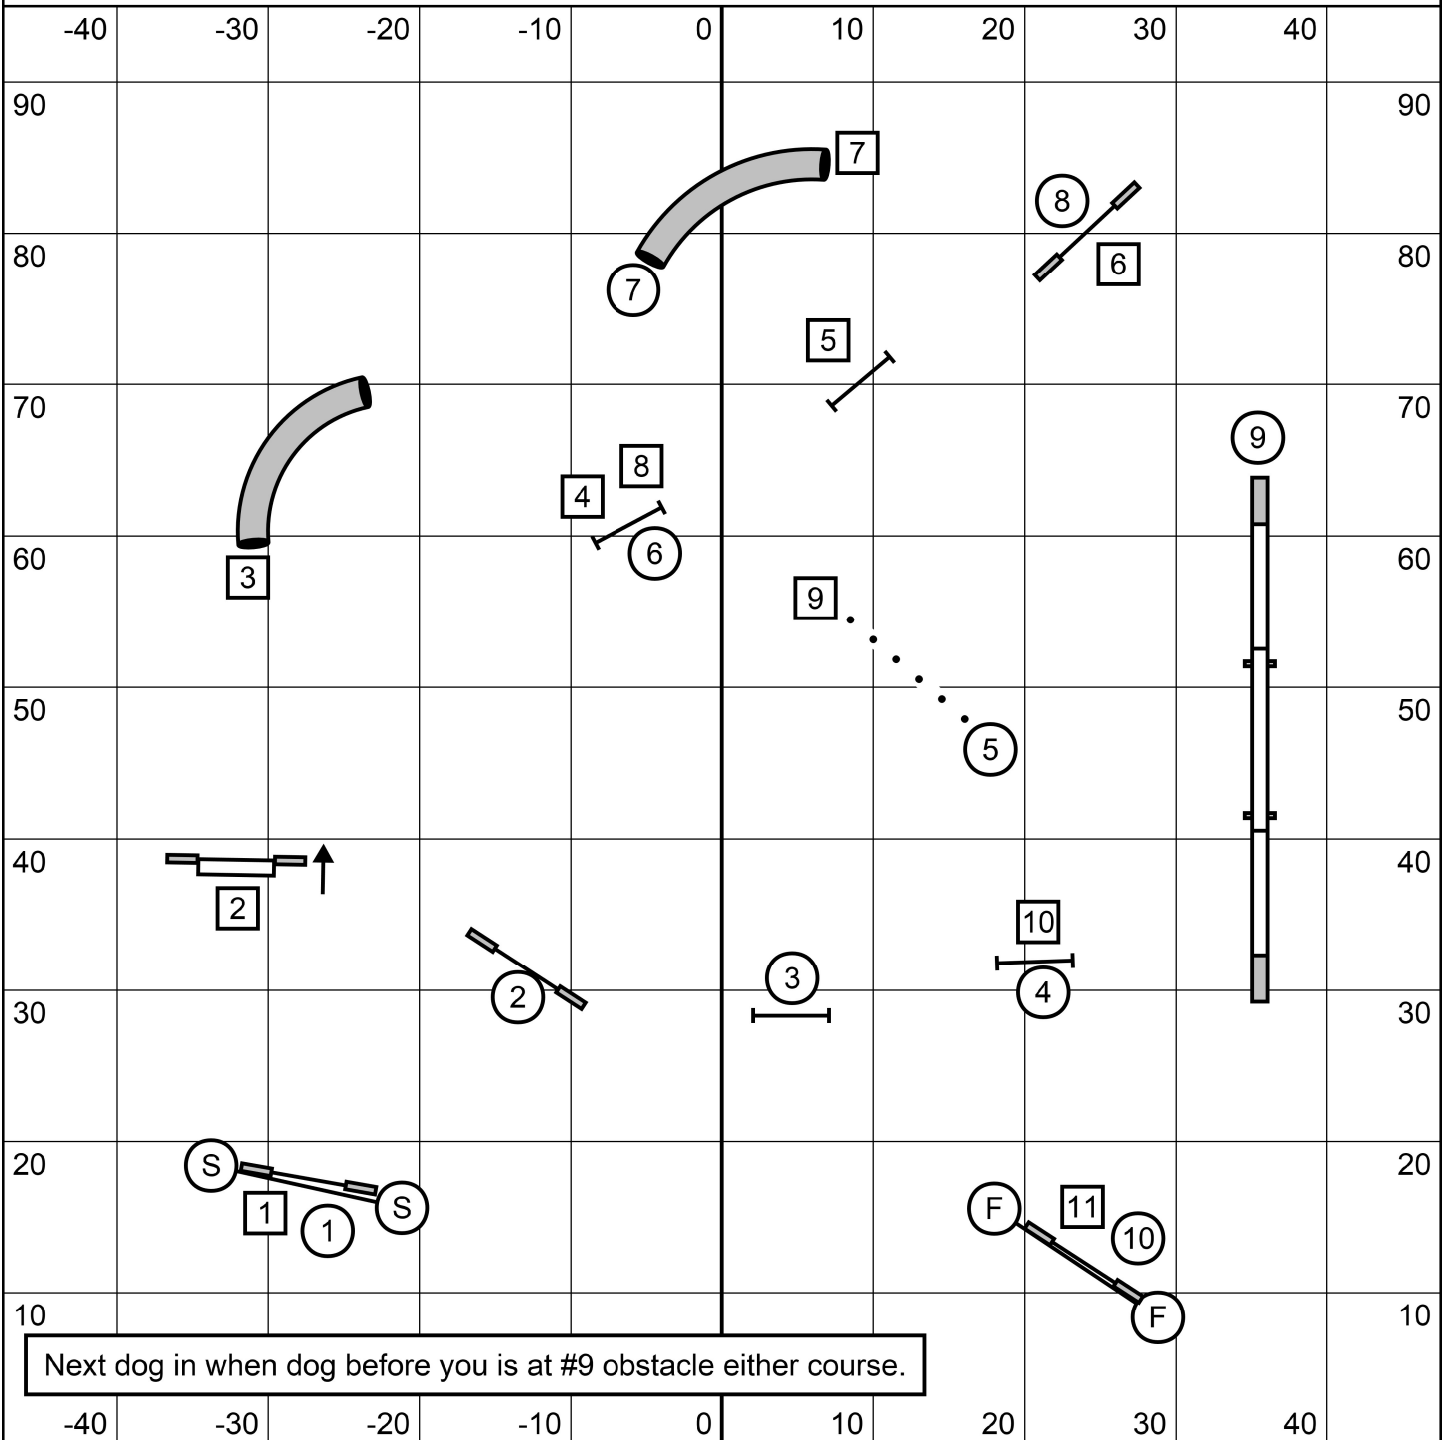

Colors 3, 4, 5 & C

Chute In/Out

Colors Levels 3, 4, 5 & C
Judged by: Joyce Yaccarino
December 18, 2021
3D Dog Training
Barto, PA

Chute In/Out