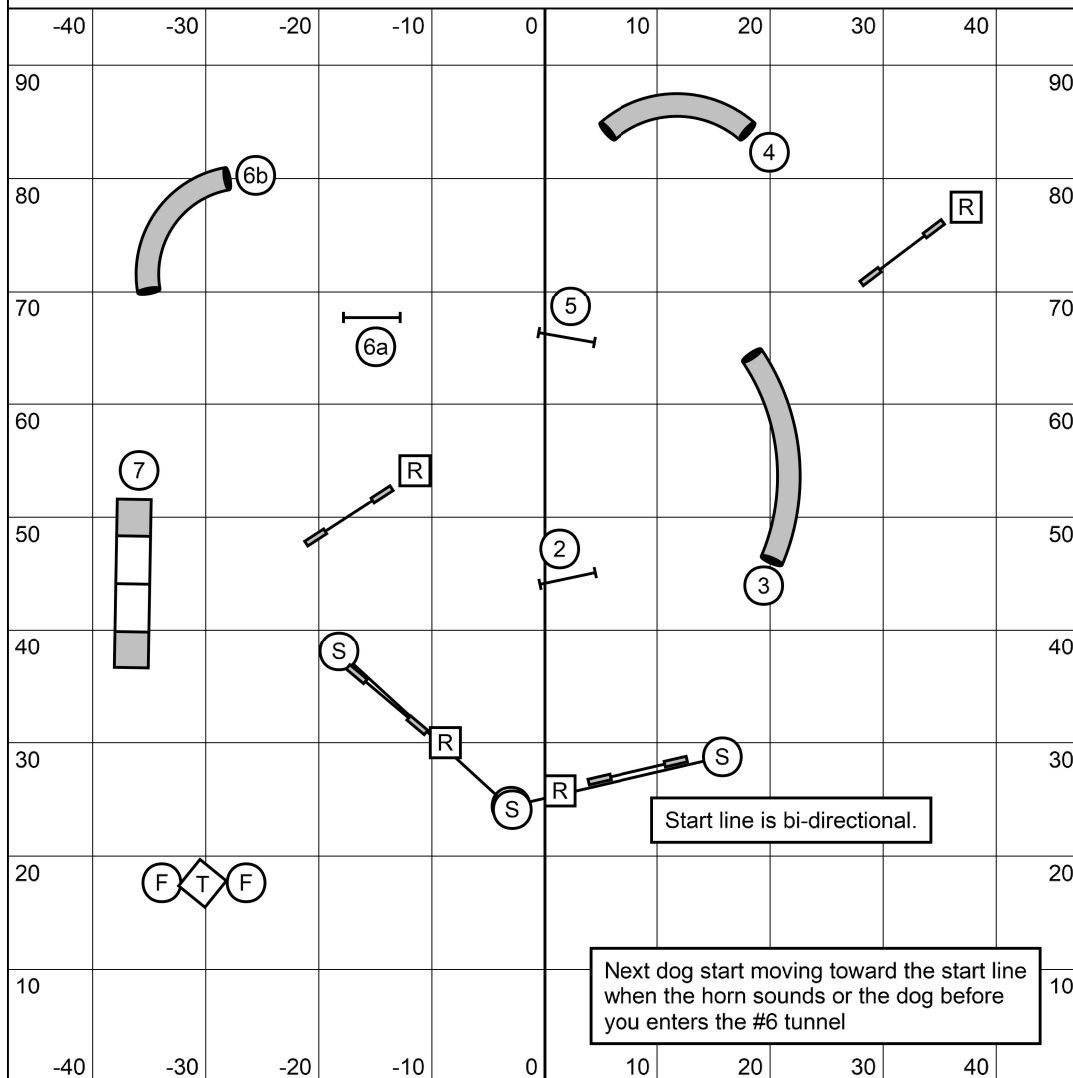

Snooker 3, 4, 5 & C

In the opening:

All obstacles are bi-directional.

The start line is also bi-directional.

The #6 combo may be done in any order, but both obstacles must be attempted even if one is faulted. Failure to attempt both obstacles will end your run.

In the closing:

The #2 jump is NOT bi-directional.

The table is live after the opening is completed. The dog must put at least one foot on the table to stop the clock. Failure to take the table at the end of the run will result in a NT.

Please proceed to the Table as quickly as possible if you hear the horn or if the judge says "Thank you".

Point accumulation times:

- 4", 8", 12" = 50 secs
- 16", 20", 24" = 45 secs
- 16" Vets jumping 12" = 45 secs

Points to qualify:

- Level 1   26 points
- Level 2   28 points
- Level 3   30 points
- Levels 4, 5 & C 32 points
- Specialists and Enthusiasts: 2 points less

Chute In/Out

Snooker Levels 3, 4, 5 & C
Judged by: Joyce Yaccarino
December 18, 2021
3D Dog Training
Barto, PA

Chute In/Out